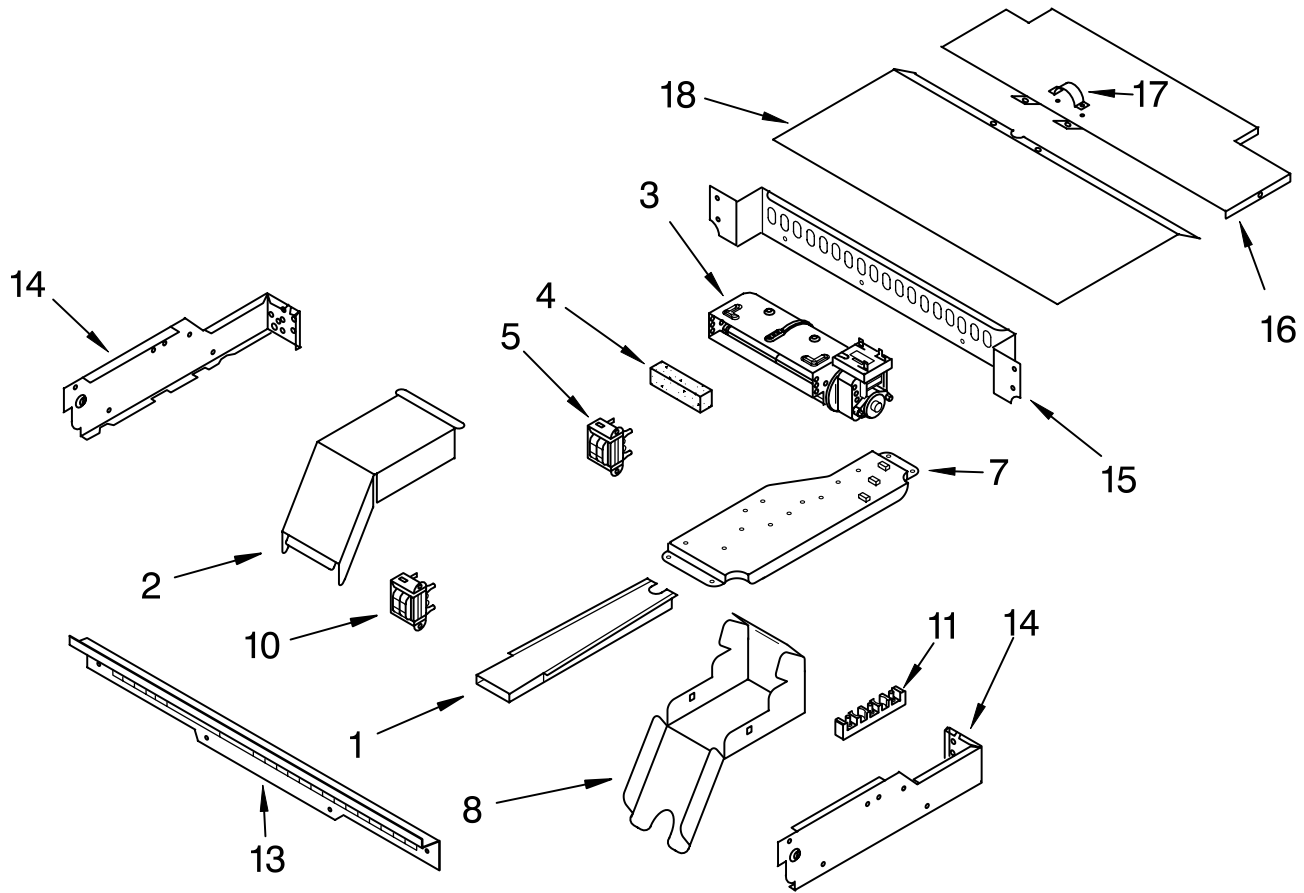

TOP VENTING PARTS

For Models: KEBC147KBL0, KEBC147KWH0
(Black) (White)

Illus. No.	Part No.	DESCRIPTION
NOTE: The screws and nuts required to attach a part are listed immediately following that part.		
1	4451759	Vent, Exhaust
2	4455178	Elbow, Vent-Top
3	4455334	Blower
	4455352	Bracket, Blower
4	4451758	Foam, Block
5	6610122	Transformer, Light
	4449809	Screw

Illus. No.	Part No.	DESCRIPTION
7	4451789	Plate, Mounting
8	4455177	Elbow, Vent-Bottom
10	8300642	Transformer, Control
11	4449868	Block, Terminal
	3400080	Screw
13	4448547	Vent, (Control Panel)
	4450038	Screw

Illus. No.	Part No.	DESCRIPTION
14		Side, Control Top
	4451597	Right
	4451598	Left
	4449809	Screw
	4449154	Screw
15	4452244	Back, Control
	4449809	Screw
16	4450549	Cover, Top Rear
	4449809	Screw
17	4448664	Clamp
	4449809	Screw
18	4452365	Cover, Top Front
	4449809	Screw

FOR ORDERING INFORMATION REFER TO PARTS PRICE LIST