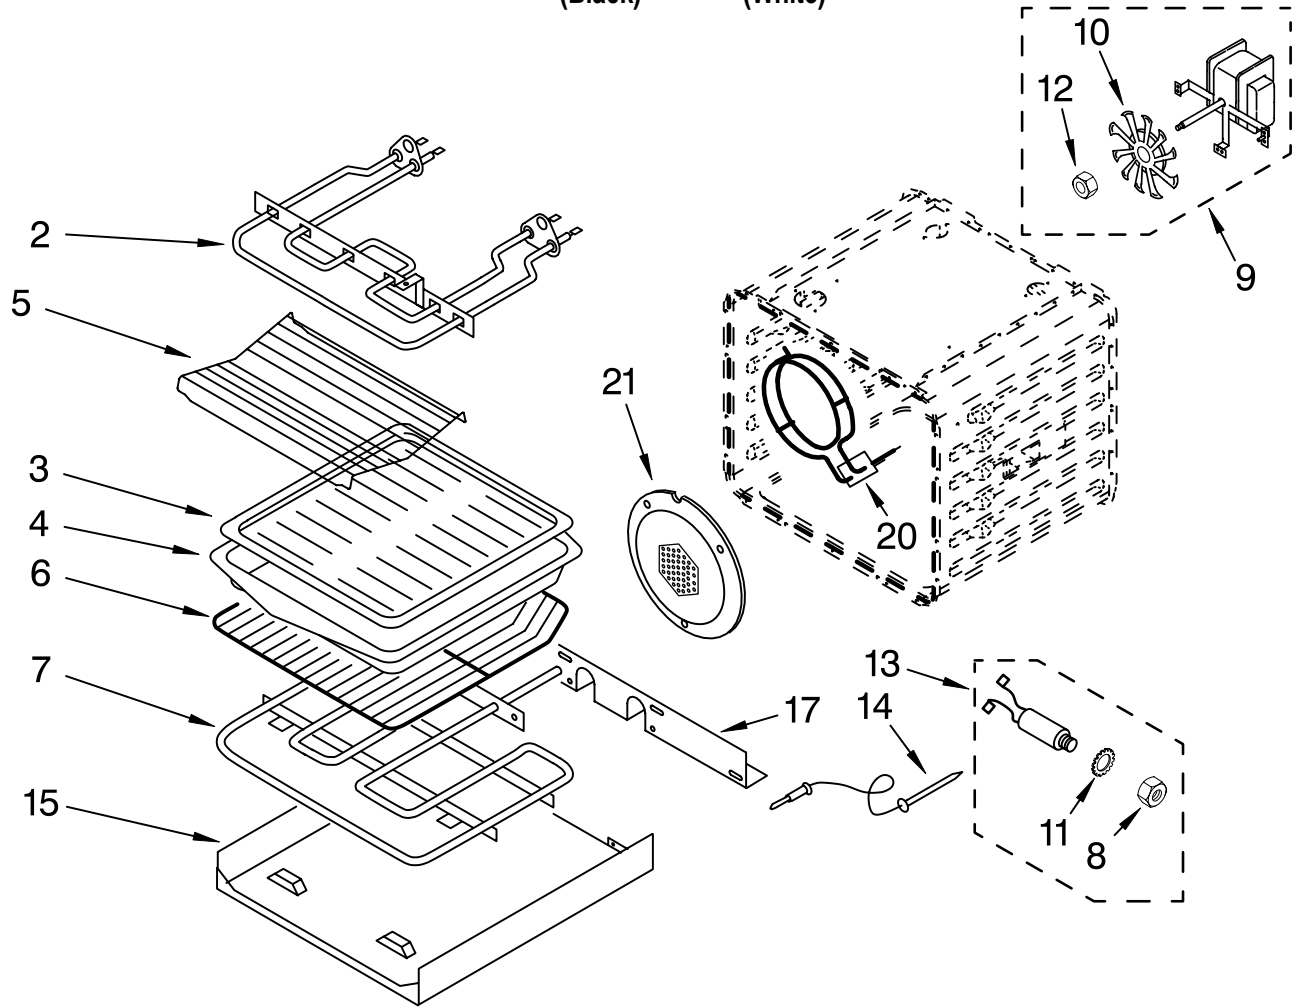

INTERNAL OVEN PARTS

For Models: KEBC147KBL0, KEBC147KWH0

(Black)

(White)

Illus. No.	Part No.	DESCRIPTION
2	4452156	Element, Broil
	4449154	Screw
3	3147563	Grill, Broiler
4	3147845	Pan, Broiler
5	3181534	Rack, Roasting
6	4448716	Rack, Oven
7	4452155	Element, Bake
8	4448881	Nut, Hex

Illus. No.	Part No.	DESCRIPTION
9	4451583	Fan, Convection
	4449154	Screw
10	4452226	Blade, Fan
11	4448882	Washer, Lock
12	4452227	Nut
13	4451355	Jack, Meat Probe
14	4448948	Probe, Meat
15	4455035	Tray, Bake

Illus. No.	Part No.	DESCRIPTION
17	4450039	Cover, Bake Tray
	4449809	Screw
20	4452157	Element, Convection
	4449154	Screw
21	4448418	Cover, Fan
	4449154	Screw

FOR ORDERING INFORMATION REFER TO PARTS PRICE LIST