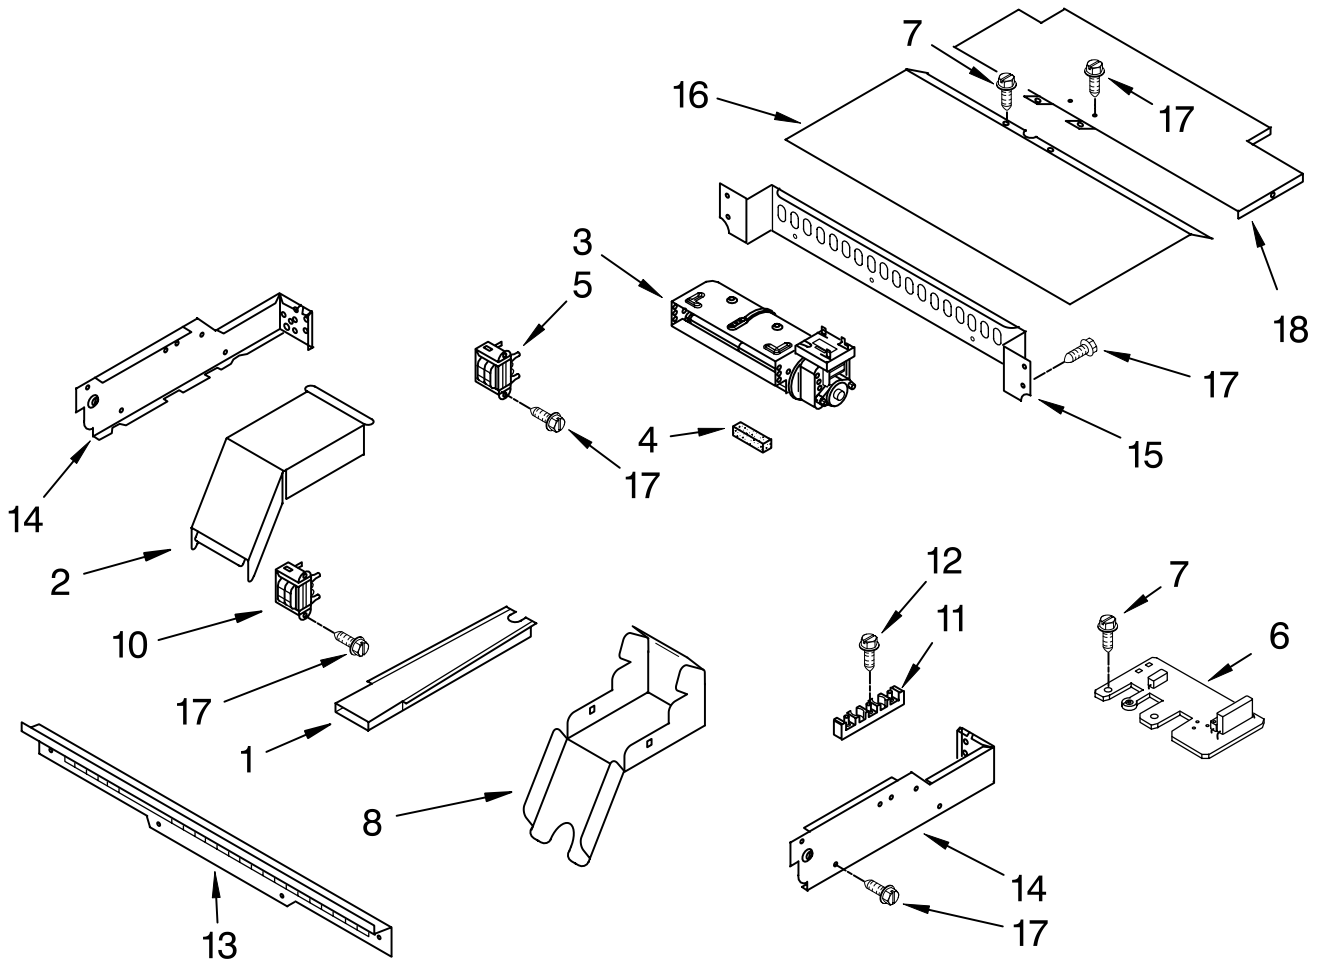

TOP VENTING PARTS

For Models: KEBC147KBL07, KEBC147KWH07, KEBC147KSS07

(Black)

(White)

(Stainless)

Illus. No.	Part No.	DESCRIPTION
1	4451759	Vent, Exhaust
2	4455178	Elbow, Vent-Top
3	4457289	Blower 60MM
4	4451758	Block, Foam
5	9760588	Transformer, Light
6	4451985	Suppressor
7	3400080	Screw

Illus. No.	Part No.	DESCRIPTION
8	4455177	Elbow, Vent-Bottom
10	8300642	Transformer, Control
11	4449868	Block, Terminal
12	3400080	Screw
13	4448547	Vent, (Control Panel)

Illus. No.	Part No.	DESCRIPTION
14		Side, Control Top
	4451597	Right
	4451598	Left
15	9759135	Back, Control
16	4450549	Cover, Top Rear
17	4449809	Screw
18	4452365	Cover, Top Front

FOR ORDERING INFORMATION REFER TO PARTS PRICE LIST