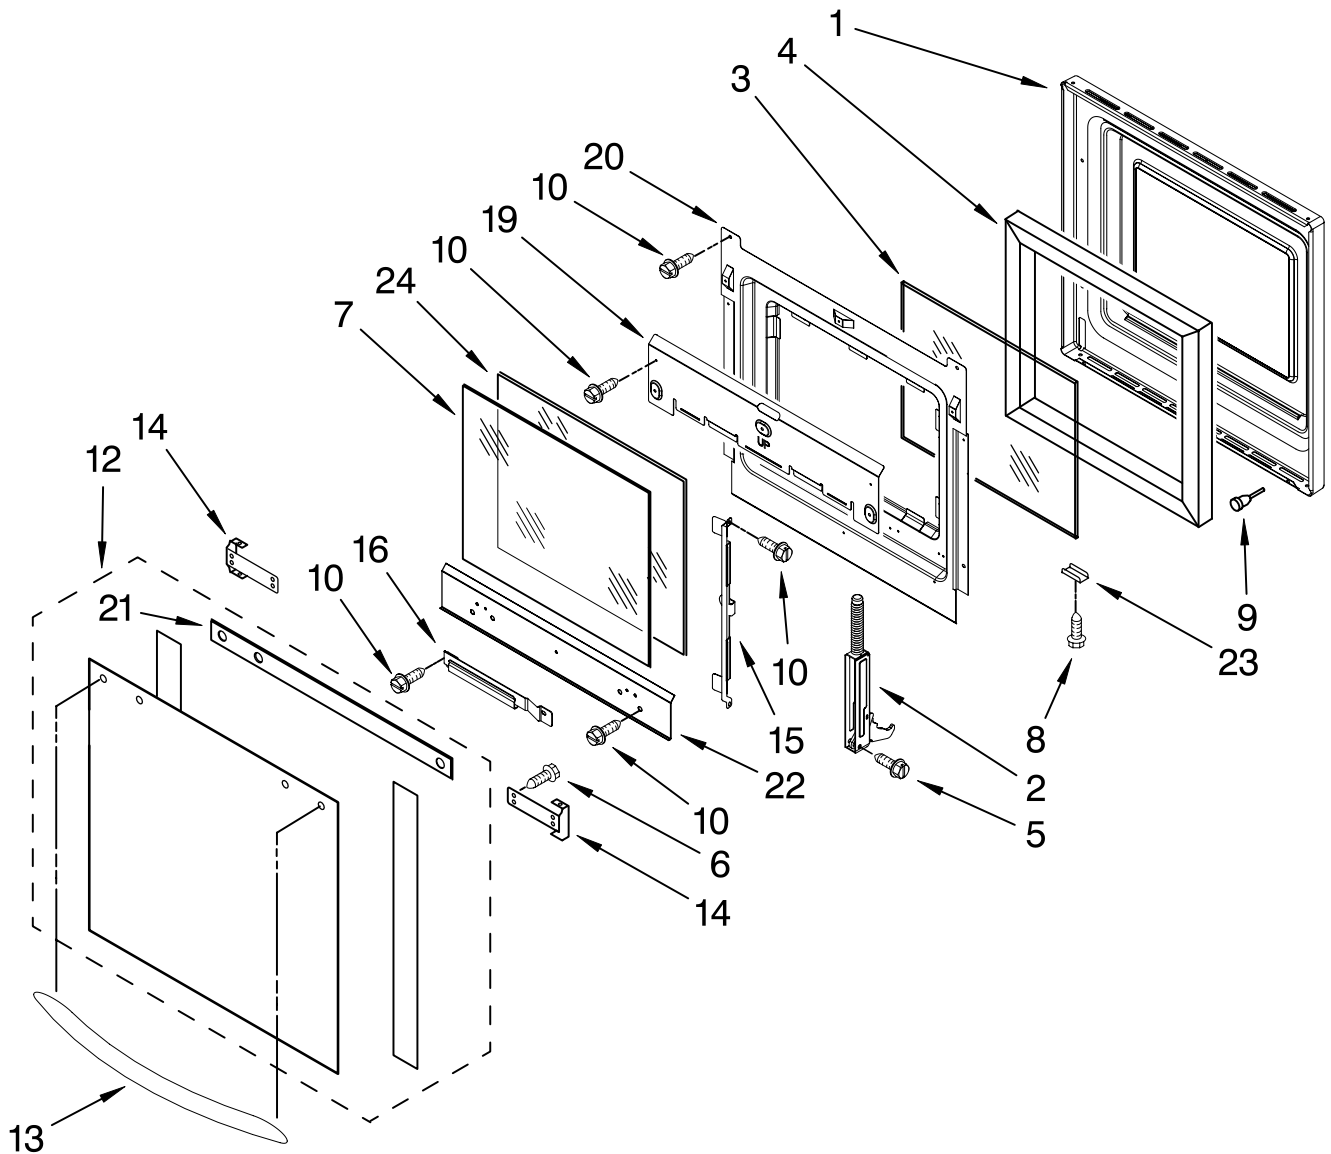

OVEN DOOR PARTS

For Models: KEBC147KBL07, KEBC147KWH07, KEBC147KSS07
(Black) (White) (Stainless)

Illus. No.	Part No.	DESCRIPTION
1	8303698	Door Liner
2		Hinge, Door
	9760569	Right (Green)
	9760570	Left (Green)
		(Below hinges are used on Stainless models only)
	9760571	Right (White)
	9760572	Left (White)
3	4449247	Glass, Inner
4	4451720	Insulation, Door
5	4449743	Screw
6	3196184	Screw

Illus. No.	Part No.	DESCRIPTION
7	9759223	Glass, Inner
8	3400832	Screw
9	4448520	Bumper, Door
10	4449809	Screw
12		Door Glass, Assy
	8300836	Black
	8300837	White
	W10151060	Stainless
13		Door Handle
	9760538	Black
	9760539	White
	9760537	Stainless

Illus. No.	Part No.	DESCRIPTION
14		Bracket, Handle
	4455803	Right
	4455804	Left
15	9759229	Bracket(2nd Glass)
16	9759230	Bracket(3rd Glass)
19	4457101	Shield, Heat
20	4457130	Retainer, Glass
21	8300853	Seal, Door Top
22	4457112	Shield, Heat (Btm)
23		Retainer, Clip
	4450863	Black
	4450864	White
	4451432	Stainless
24	9759226	Glass, Inner

FOR ORDERING INFORMATION REFER TO PARTS PRICE LIST