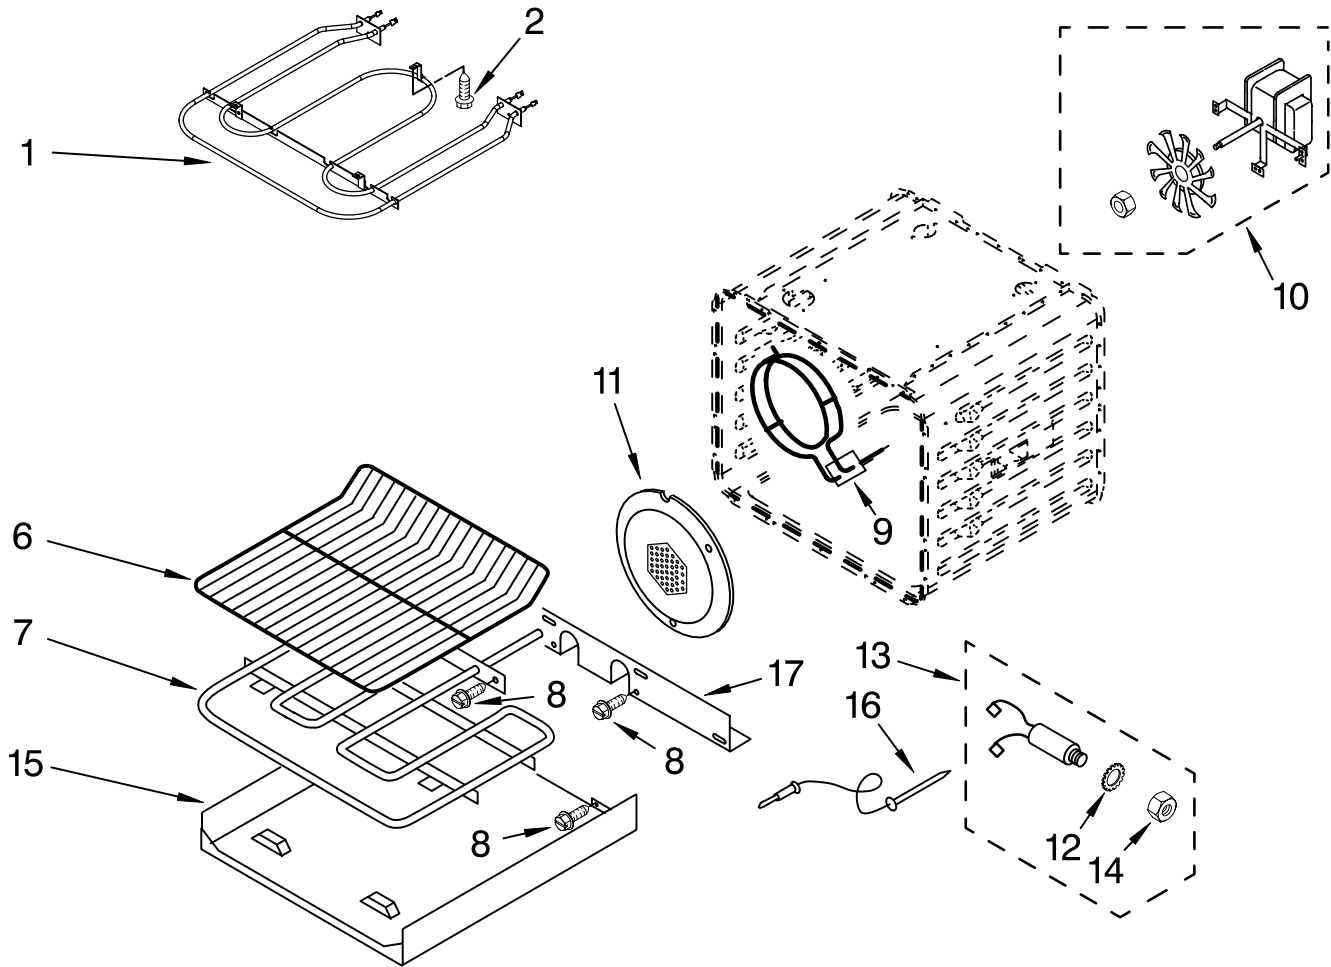

INTERNAL OVEN PARTS

For Models: KEBC147KBL07, KEBC147KWH07, KEBC147KSS07
(Black) (White) (Stainless)

Illus. No.	Part No.	DESCRIPTION
1	9760772	Element, Broil
2	4449154	Screw
6	4448716	Rack, Oven
7	9760768	Element, Bake
8	4449809	Screw
9	9760769	Element, Convect.
10	4451583	Motor, Convection
11	4448418	Cover, Fan
12	9755547	Lock Washer
13	9755543	Jack, Meat Probe
14	9755546	Hex Nut
15	4455035	Tray, Bake
16	9755542	Probe - Meat
17	4450039	Cover, Bake Tray

FOR ORDERING INFORMATION REFER TO PARTS PRICE LIST