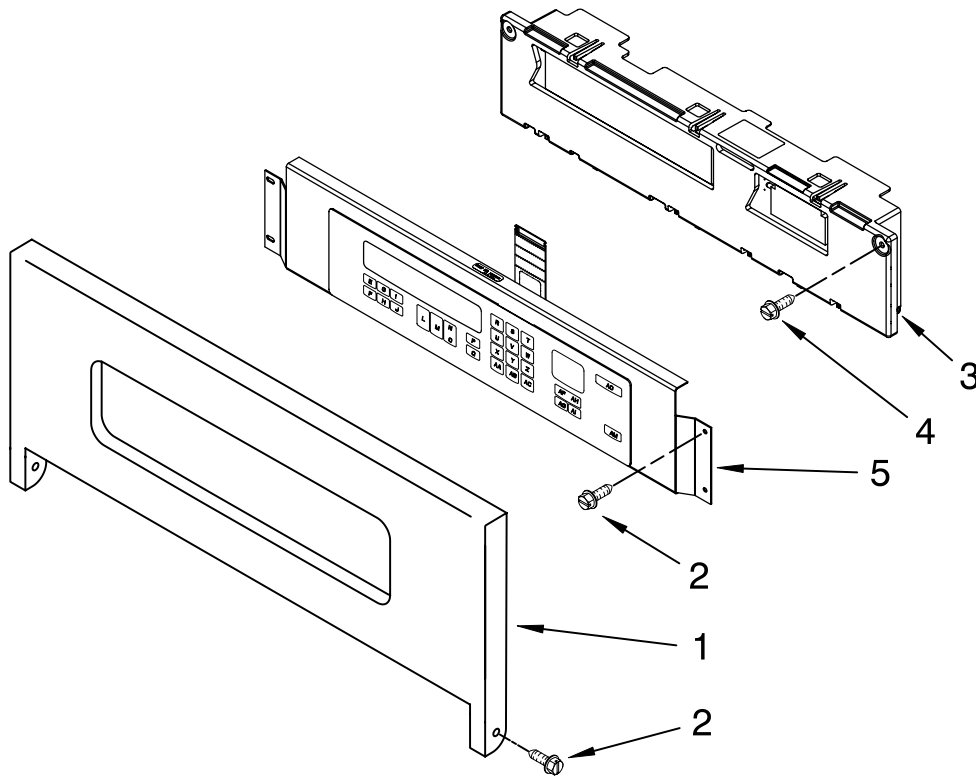

CONTROL PANEL PARTS

For Models: KEBC147KBL07, KEBC147KWH07, KEBC147KSS07
(Black) (White) (Stainless)

Illus. No.	Part No.	DESCRIPTION
1		Panel, Control
	8300815	Black
	8300816	White
	W10144975	Stainless
2	3400832	Screw
3	8303017	Assembly, Control
4	4449745	Screw
5		Switch, Membrane
	8302742	Black
	8302745	White
	8302765	Stainless

FOR ORDERING INFORMATION REFER TO PARTS PRICE LIST