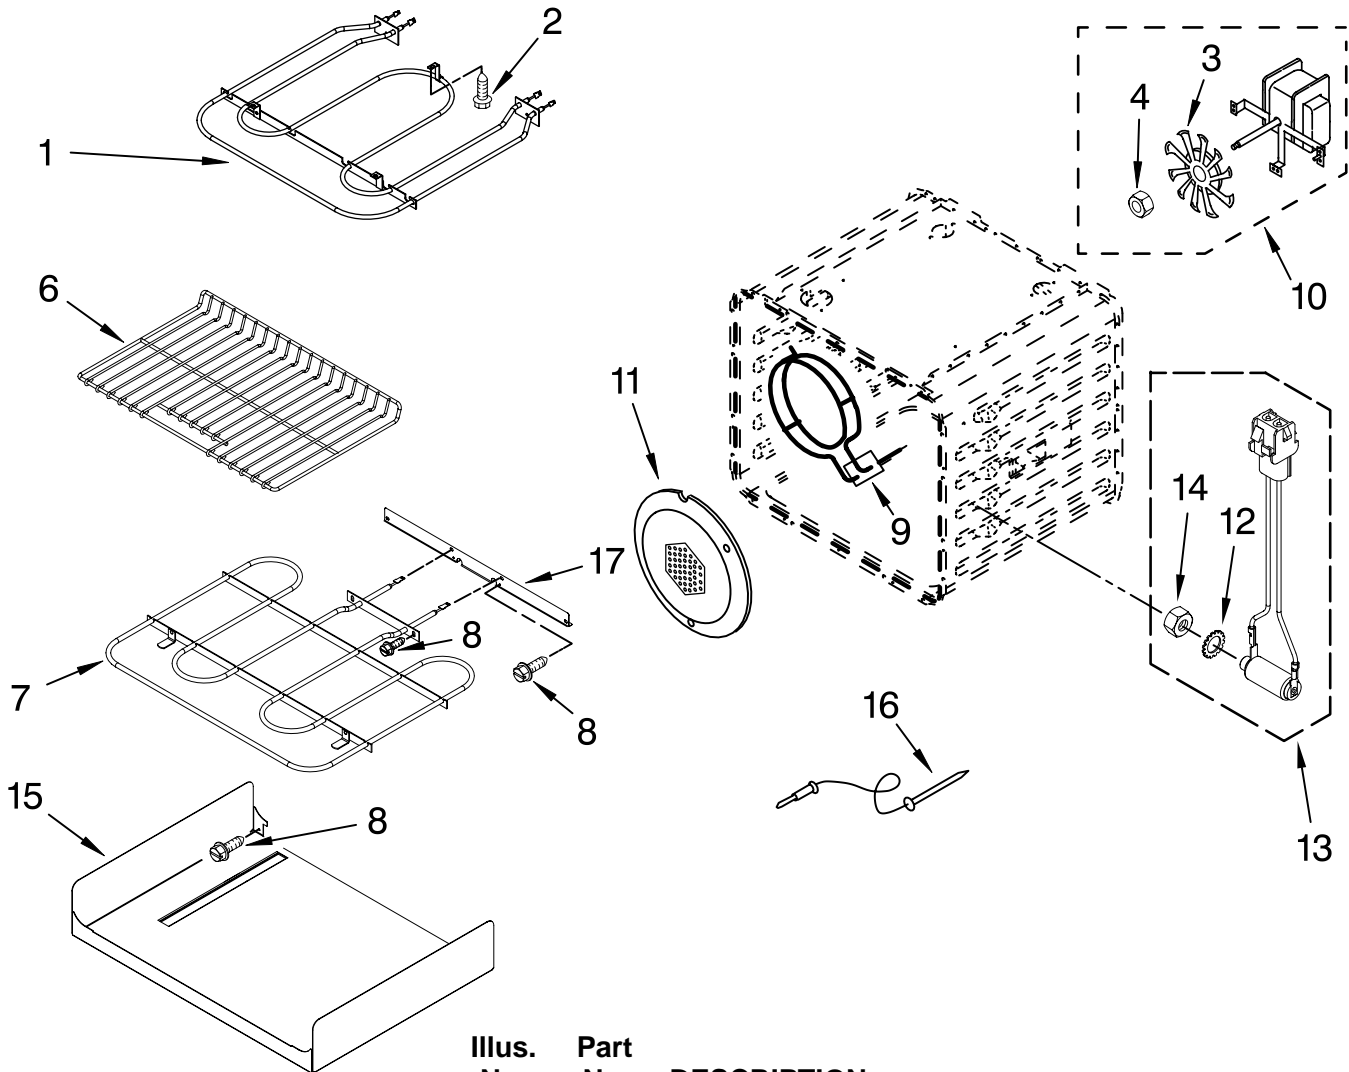

FOR ORDERING INFORMATION REFER TO PARTS PRICE LIST

CONTROL PANEL PARTS

For Models: KEBC147VBL00, KEBC147VWH00, KEBC147VSS00
 (Black) (White) (Stainless)

Illus. No.	Part No.	DESCRIPTION
1		Panel, Control
	8300815	Black
	8300816	White
	W10166935	Stainless
2	3400832	Screw
3	8303017	Assembly, Control
4	4449745	Screw
5		Switch, Membrane
	8302648	Black
	8302645	White
	8302637	Stainless

FOR ORDERING INFORMATION REFER TO PARTS PRICE LIST

INTERNAL OVEN PARTS

For Models: KEBC147VBL00, KEBC147VWH00, KEBC147VSS00
(Black) (White) (Stainless)

Illus. No.	Part No.	DESCRIPTION
1	9760772	Element, Broil
2	4449154	Screw
3	W10116351	Fan Blade
4	W10116349	Nut
6	4448716	Rack, Oven
7	9760768	Element, Bake
8	4449809	Screw
9	9760769	Element, Convection
10	W10196895	Motor, Convection Fan
11	W10160821	Cover, Fan
12	9755547	Lock Washer
13	9755543	Jack, Meat Probe
14	9755546	Hex Nut
15	4455035	Tray, Bake
16	9755542	Probe, Meat
17	4450039	Cover, Bake Tray

FOR ORDERING INFORMATION REFER TO PARTS PRICE LIST

TOP VENTING PARTS

For Models: KEBC147VBL00, KEBC147VWH00, KEBC147VSS00
 (Black) (White) (Stainless)

Illus. No.	Part No.	DESCRIPTION
1	4451759	Vent, Exhaust
2	4455178	Elbow, Vent-Top
3	4457289	Blower 60MM
4	4451758	Block, Foam
6	4451985	Suppressor
7	3400080	Screw
8	4455177	Elbow, Vent Bottom
10	9760587	Control, Transformer
11	4449868	Block, Terminal
12	3400080	Screw
13	4448547	Vent, Control Panel
14	4451597	Right Side, Control Top
	4451598	Left Side, Control Top
15	9759135	Back, Control
16	4450549	Cover, Top Rear
17	4449809	Screw
18	4452365	Cover, Top Front