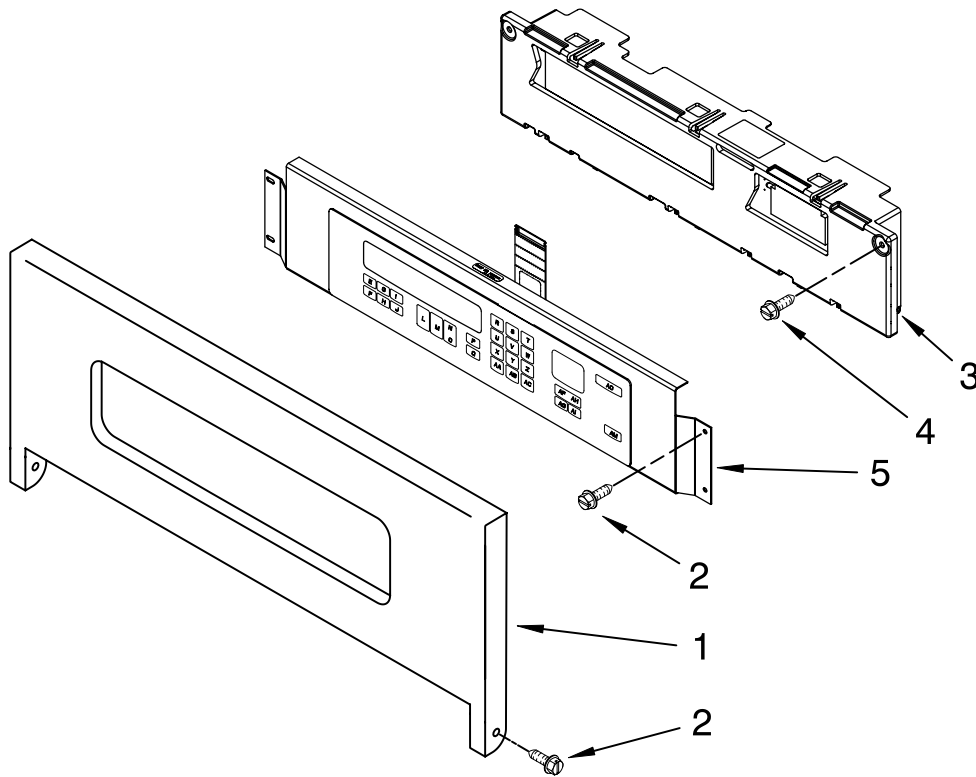

FOR ORDERING INFORMATION REFER TO PARTS PRICE LIST

CONTROL PANEL PARTS

For Models: KEBC147VBL00, KEBC147VWH00, KEBC147VSS00
 (Black) (White) (Stainless)

Illus. No.	Part No.	DESCRIPTION
1		Panel, Control
	8300815	Black
	8300816	White
	W10166935	Stainless
2	3400832	Screw
3	8303017	Assembly, Control
4	4449745	Screw
5		Switch, Membrane
	8302648	Black
	8302645	White
	8302637	Stainless

FOR ORDERING INFORMATION REFER TO PARTS PRICE LIST

INTERNAL OVEN PARTS

For Models: KEBC147VBL00, KEBC147VWH00, KEBC147VSS00
(Black) (White) (Stainless)

Illus. No.	Part No.	DESCRIPTION
1	9760772	Element, Broil
2	4449154	Screw
3	W10116351	Fan Blade
4	W10116349	Nut
6	4448716	Rack, Oven
7	9760768	Element, Bake
8	4449809	Screw
9	9760769	Element, Convection
10	W10196895	Motor, Convection Fan
11	W10160821	Cover, Fan
12	9755547	Lock Washer
13	9755543	Jack, Meat Probe
14	9755546	Hex Nut
15	4455035	Tray, Bake
16	9755542	Probe, Meat
17	4450039	Cover, Bake Tray