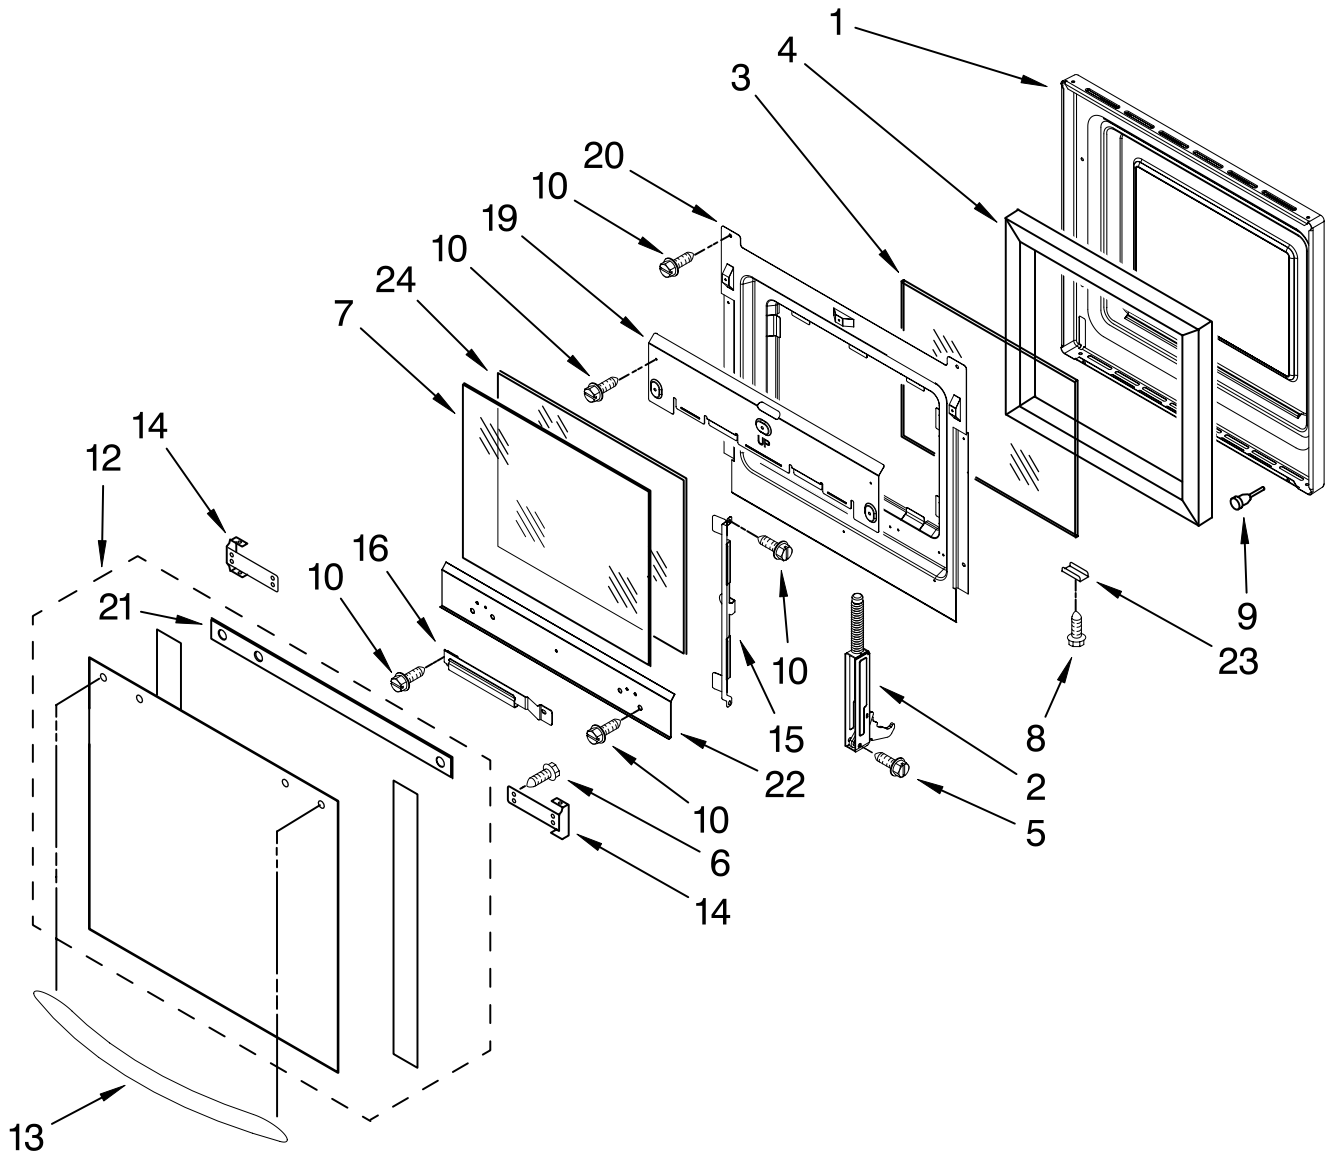

FOR ORDERING INFORMATION REFER TO PARTS PRICE LIST

CONTROL PANEL PARTS

For Models: KEBC147VBL00, KEBC147VWH00, KEBC147VSS00
 (Black) (White) (Stainless)

Illus. No.	Part No.	DESCRIPTION
1		Panel, Control
	8300815	Black
	8300816	White
	W10166935	Stainless
2	3400832	Screw
3	8303017	Assembly, Control
4	4449745	Screw
5		Switch, Membrane
	8302648	Black
	8302645	White
	8302637	Stainless

FOR ORDERING INFORMATION REFER TO PARTS PRICE LIST

INTERNAL OVEN PARTS

For Models: KEBC147VBL00, KEBC147VWH00, KEBC147VSS00
(Black) (White) (Stainless)

Illus. No.	Part No.	DESCRIPTION
1	9760772	Element, Broil
2	4449154	Screw
3	W10116351	Fan Blade
4	W10116349	Nut
6	4448716	Rack, Oven
7	9760768	Element, Bake
8	4449809	Screw
9	9760769	Element, Convection
10	W10196895	Motor, Convection Fan
11	W10160821	Cover, Fan
12	9755547	Lock Washer
13	9755543	Jack, Meat Probe
14	9755546	Hex Nut
15	4455035	Tray, Bake
16	9755542	Probe, Meat
17	4450039	Cover, Bake Tray

FOR ORDERING INFORMATION REFER TO PARTS PRICE LIST

OVEN DOOR PARTS

For Models: KEBC147VBL00, KEBC147VWH00, KEBC147VSS00
(Black) (White) (Stainless)

Illus. No.	Part No.	DESCRIPTION	Illus. No.	Part No.	DESCRIPTION	Illus. No.	Part No.	DESCRIPTION
1	8303698	Door Liner	7	9759223	Glass, Inner	15	9759229	Bracket(2nd Glass)
2		Hinge, Door	8	3400832	Screw	16	9759230	Bracket(3rd Glass)
	9760569	Right	9	4448520	Bumper, Door	19	4457101	Shield, Heat
	9760570	Left	10	4449809	Screw	20	4457130	Retainer, Glass
		(For Stainless Model Only)	12		Assembly, Door Glass	21	8300853	Seal, Door Top
	9760571	Right		8300836	Black	22	4457112	Shield, Heat Retainer, Clip
	9760572	Left		8300837	White		4450863	Black
3	4449247	Glass, Inner		W10151060	Stainless		4450864	White
4	4451720	Insulation, Door	13		Door Handle		W10158497	Stainless
5	4449743	Screw		W10199965	Black	24	9759226	Glass, Inner
6	3196184	Screw		W10199968	White			
				W10199967	Stainless			
			14		Bracket, Handle			
				4455803	Right			
				4455804	Left			