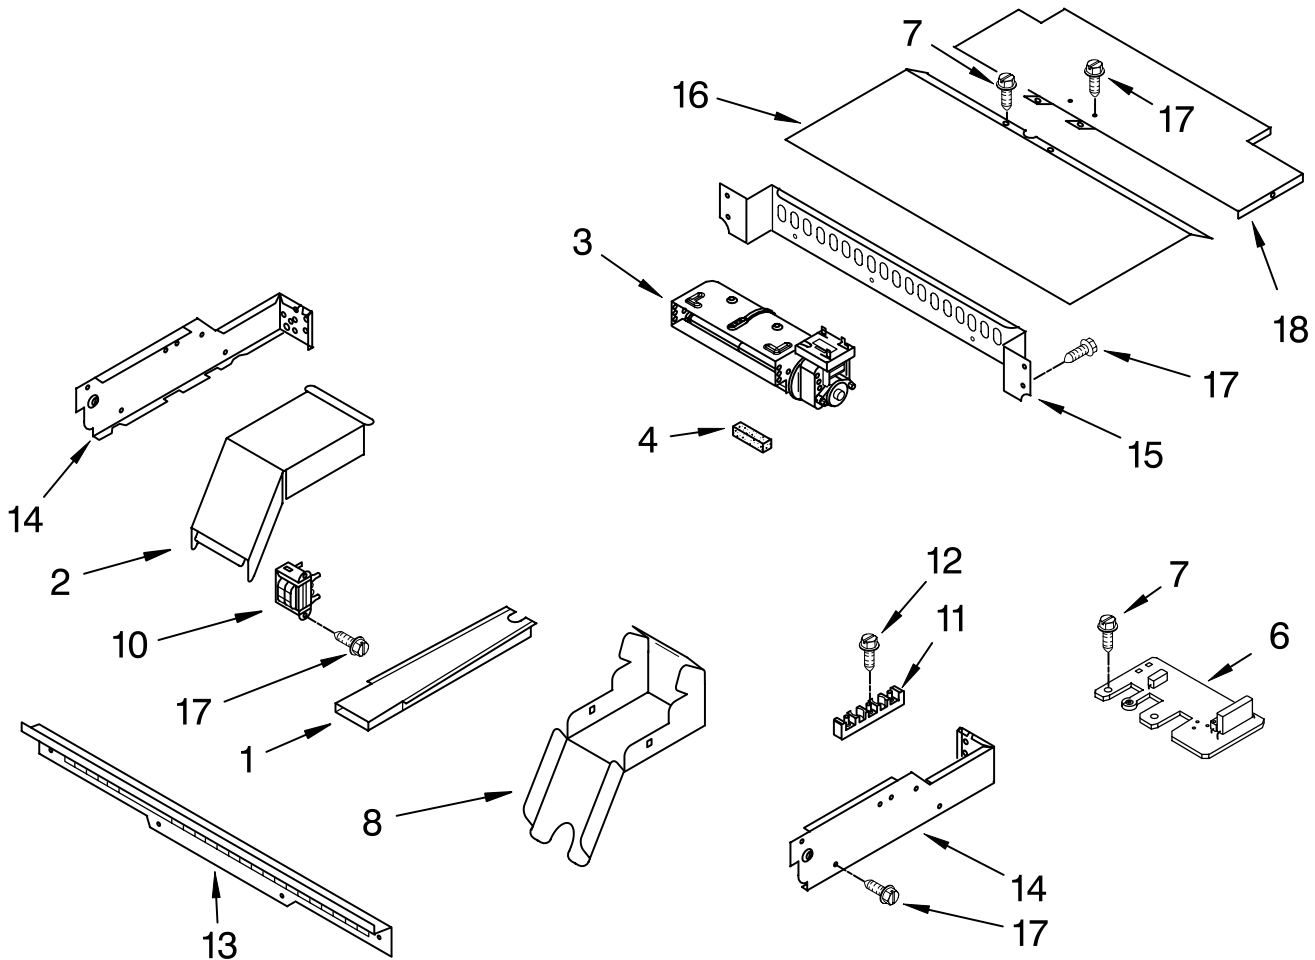

FOR ORDERING INFORMATION REFER TO PARTS PRICE LIST

OVEN DOOR PARTS

For Models: KEBC147VBL00, KEBC147VWH00, KEBC147VSS00
(Black) (White) (Stainless)

Illus. No.	Part No.	DESCRIPTION	Illus. No.	Part No.	DESCRIPTION	Illus. No.	Part No.	DESCRIPTION
1	8303698	Door Liner	7	9759223	Glass, Inner	15	9759229	Bracket(2nd Glass)
2		Hinge, Door	8	3400832	Screw	16	9759230	Bracket(3rd Glass)
	9760569	Right	9	4448520	Bumper, Door	19	4457101	Shield, Heat
	9760570	Left	10	4449809	Screw	20	4457130	Retainer, Glass
		(For Stainless Model Only)	12		Assembly, Door Glass	21	8300853	Seal, Door Top
	9760571	Right		8300836	Black	22	4457112	Shield, Heat Retainer, Clip
	9760572	Left		8300837	White		4450863	Black
3	4449247	Glass, Inner		W10151060	Stainless		4450864	White
4	4451720	Insulation, Door	13		Door Handle		W10158497	Stainless
5	4449743	Screw		W10199965	Black	24	9759226	Glass, Inner
6	3196184	Screw		W10199968	White			
				W10199967	Stainless			
			14		Bracket, Handle			
				4455803	Right			
				4455804	Left			

FOR ORDERING INFORMATION REFER TO PARTS PRICE LIST

TOP VENTING PARTS

For Models: KEBC147VBL00, KEBC147VWH00, KEBC147VSS00
 (Black) (White) (Stainless)

Illus. No.	Part No.	DESCRIPTION
1	4451759	Vent, Exhaust
2	4455178	Elbow, Vent-Top
3	4457289	Blower 60MM
4	4451758	Block, Foam
6	4451985	Suppressor
7	3400080	Screw
8	4455177	Elbow, Vent Bottom
10	9760587	Control, Transformer
11	4449868	Block, Terminal
12	3400080	Screw
13	4448547	Vent, Control Panel
14	4451597	Right Side, Control Top
	4451598	Left Side, Control Top
15	9759135	Back, Control
16	4450549	Cover, Top Rear
17	4449809	Screw
18	4452365	Cover, Top Front