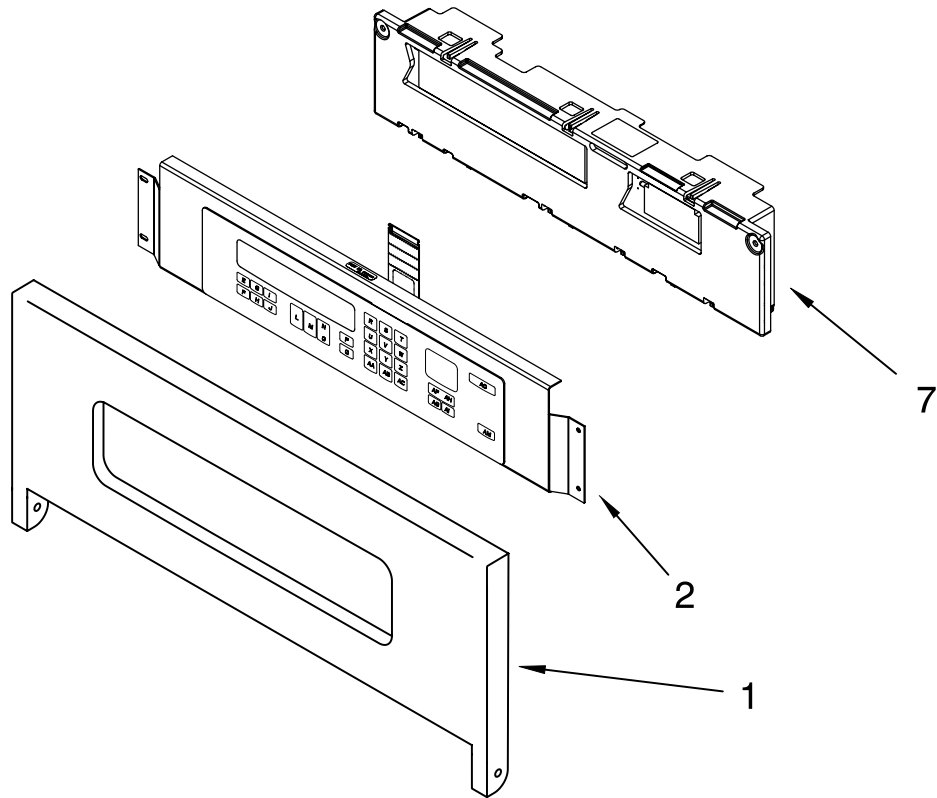

CONTROL PANEL PARTS

For Models: KEBC167MSS00
(Stainless Steel)

Illus. No.	Part No.	DESCRIPTION

NOTE: The screws and nuts required to attach a part are listed immediately following that part.

1	8301226	Panel, Control
2	8301236	Switch Membrane
7	8302322	Assy, Control
	4449745	Screw

FOR ORDERING INFORMATION REFER TO PARTS PRICE LIST