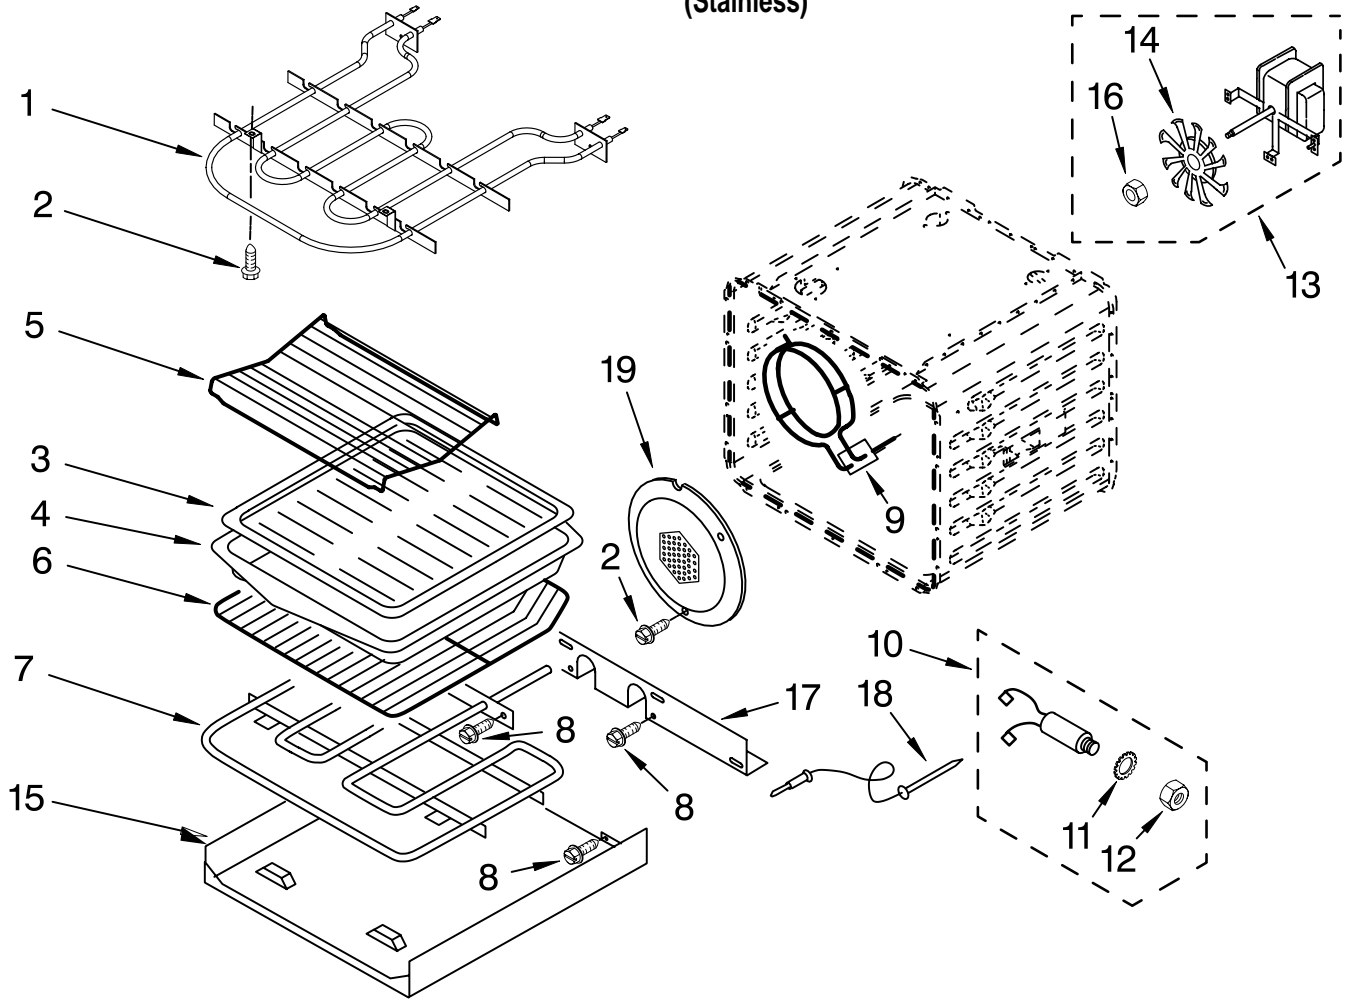

FOR ORDERING INFORMATION REFER TO PARTS PRICE LIST

CONTROL PANEL PARTS

For Models: KEBC167MSS02
(Stainless)

Illus. No.	Part No.	DESCRIPTION
1	8302595	Panel, Control
2	3400832	Screw
3	8302322	Control Assembly
4	4449745	Screw
5	8302764	Switch, Membrane

FOR ORDERING INFORMATION REFER TO PARTS PRICE LIST

INTERNAL OVEN PARTS

For Models: KEBC167MSS02
(Stainless)

Illus. No.	Part No.	DESCRIPTION
1	9760774	Element, Broil
2	4449154	Screw
3	4457277	Grill, Broiler
4	4457276	Pan, Broiler
5	3181534	Rack, Roasting
6	8300796	Rack, Oven
7	9760770	Element, Bake
8	4449809	Screw
9	9760769	Element, Convection
10	9755543	Jack, Meat Probe
11	4448882	Lock Washer
12	9755546	Nut
13	4451583	Motor, Convection
14	4452226	Blade, Fan
15	8300799	Tray, Bake
16	4452227	Nut
17	8300800	Cover, Bake Tray
18	9755542	Probe, Meat
19	4448418	Cover, Fan