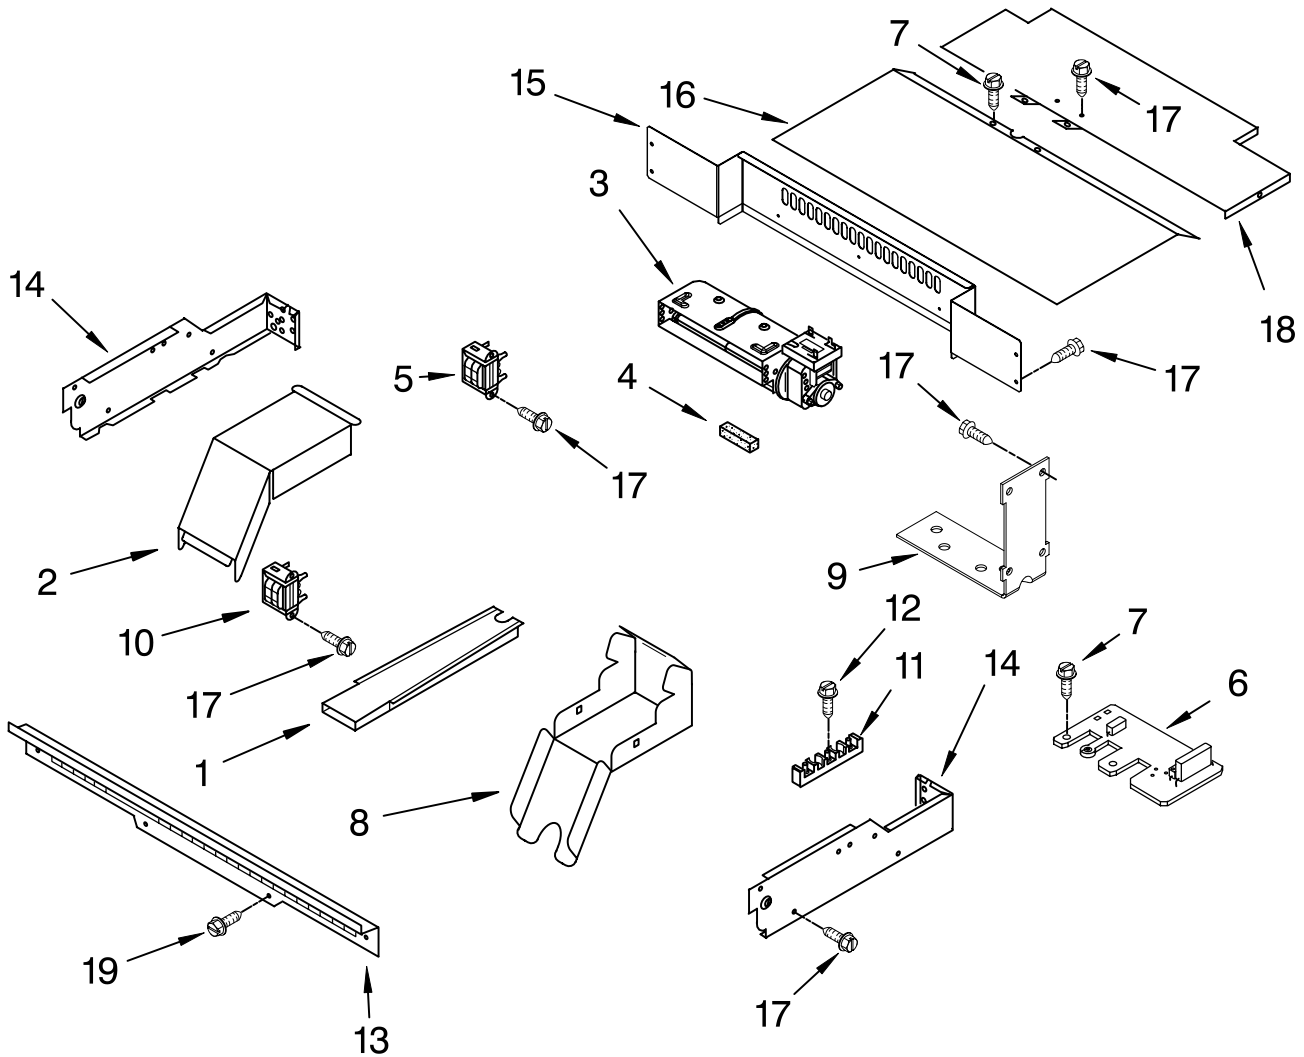

TOP VENTING PARTS

For Models: KEBC167MSS02
(Stainless)

Illus. No.	Part No.	DESCRIPTION
1	4451759	Vent, Exhaust
2	4455178	Elbow, Vent-Top
3	8300223	Blower 60MM
4	4451758	Block, Foam
5	9760588	Transformer, Light
6	4451985	Suppressor
7	3400080	Screw
8	4455177	Elbow, Vent-Bottom

Illus. No.	Part No.	DESCRIPTION
9	4455352	Bracket, Blower
10	8300642	Transformer, Control
11	4449868	Block, Terminal
12	3400080	Screw
13	8301778	Vent, (Control Panel)

Illus. No.	Part No.	DESCRIPTION
14		Side, Control Top
	4451597	Right
	4451598	Left
15	8302583	Back, Control
16	8301223	Cover, Top Rear
17	4449809	Screw
18	8301222	Cover, Top Front
19	4450038	Screw

FOR ORDERING INFORMATION REFER TO PARTS PRICE LIST