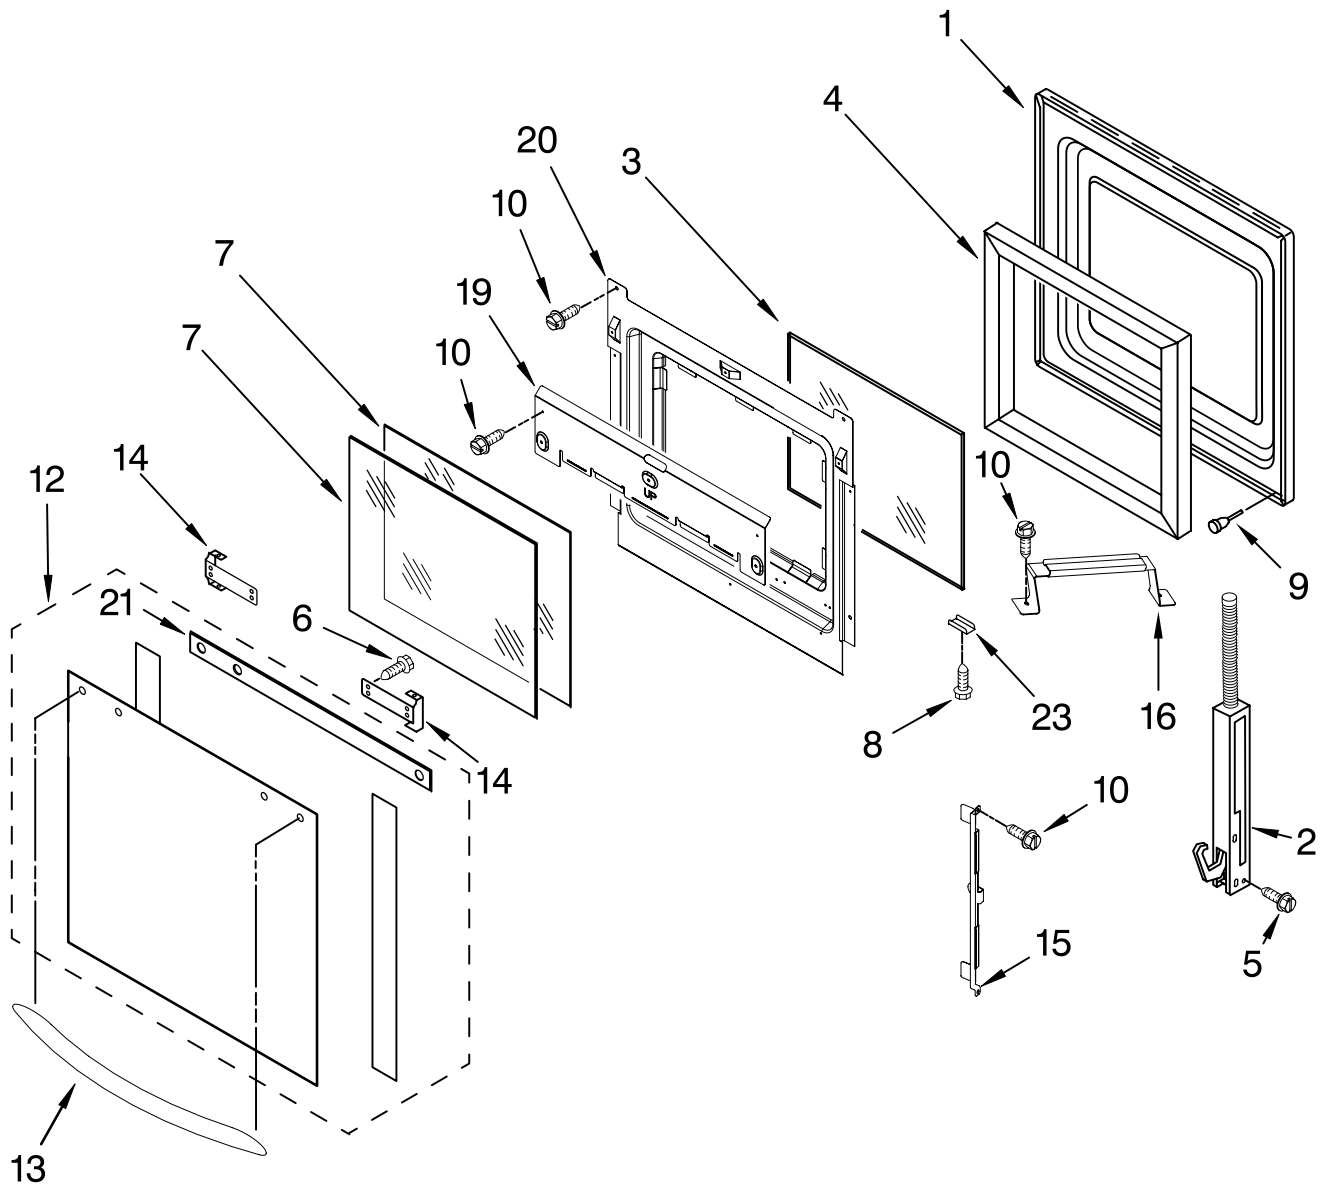

FOR ORDERING INFORMATION REFER TO PARTS PRICE LIST

CONTROL PANEL PARTS

For Models: KEBC167MSS02
(Stainless)

Illus. No.	Part No.	DESCRIPTION
1	8302595	Panel, Control
2	3400832	Screw
3	8302322	Control Assembly
4	4449745	Screw
5	8302764	Switch, Membrane

FOR ORDERING INFORMATION REFER TO PARTS PRICE LIST

INTERNAL OVEN PARTS

For Models: KEBC167MSS02
(Stainless)

Illus. No.	Part No.	DESCRIPTION
1	9760774	Element, Broil
2	4449154	Screw
3	4457277	Grill, Broiler
4	4457276	Pan, Broiler
5	3181534	Rack, Roasting
6	8300796	Rack, Oven
7	9760770	Element, Bake
8	4449809	Screw
9	9760769	Element, Convection
10	9755543	Jack, Meat Probe
11	4448882	Lock Washer
12	9755546	Nut
13	4451583	Motor, Convection
14	4452226	Blade, Fan
15	8300799	Tray, Bake
16	4452227	Nut
17	8300800	Cover, Bake Tray
18	9755542	Probe, Meat
19	4448418	Cover, Fan

FOR ORDERING INFORMATION REFER TO PARTS PRICE LIST

OVEN DOOR PARTS

For Models: KEBC167MSS02
(Stainless)

Illus. No.	Part No.	DESCRIPTION
1	8300152	Door Liner
2		Hinge, Door
	9760579	Right (Orange)
	9760580	Left (Orange)
3	4449259	Glass, Inner
4	8300797	Insulation, Door
5	4449743	Screw
6	3196184	Screw
7	4449263	Glass, Inner