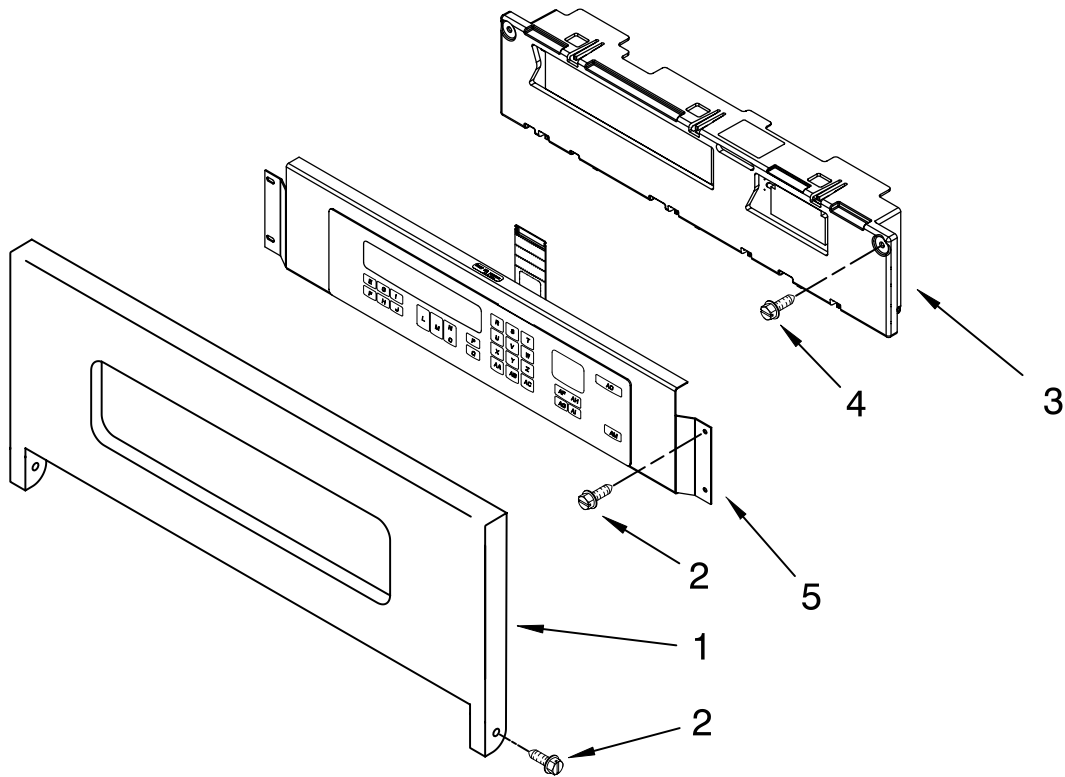

FOR ORDERING INFORMATION REFER TO PARTS PRICE LIST

OVEN PARTS

For Models: KEBC167MSS02
(Stainless)

Illus. No.	Part No.	DESCRIPTION	Illus. No.	Part No.	DESCRIPTION	Illus. No.	Part No.	DESCRIPTION
1		Literature Parts	4	9760749	Bumper, Door	23	4449154	Screw
	8304426	Installation Instructions	5	4452490	Spacer, Foam	24	4452152	Bracket, Mounting
	8304459	Use & Care Guide	6	694091	Screw	25	4455641	Side, Chassis
		Tech Sheet (Oven)	7	8301784	Top Chassis	26	8302199	Back, Chassis
	8304480	English	8		Deflector, Vent	27		Liner, Oven (Not serviceable)
	8304481	French		4452489	Stainless	28	3400832	Screw
	8303946	Installation/ Undercounter Easy Set Guide	9	4452158	Tube, Vent	29	4455636	Sensor
	4449264	English	10	4452163	Lens, Light	30		Bracket, Deflector
	4448687	French	11	4448972	Oven Light Assy		8302338	Right
		Safer Cooking Tips	12	4452164	Bulb, Light		8302339	Left
	3191638	English	13	8300154	Insulation, Bottom Vent	31	3400805	Screw
	9759133	French	14	9760757	Frame, Front	33	8301780	Deflector, Vent
2		Trim, Side (Stainless Only)	15	8300142	Gasket, Door	37	9759243	Thermostat (120c)
	4452079	Right	16	4449743	Screw	43	8302327	Base, Chassis
	4452080	Left	17	3196176	Screw	49	4448933	Retainer, Gasket
3		Hinge Receiver	18	4449040	Screw	50	4451747	Cover, Back
	4455606	Right	19	8300184	Support, Insulation	51	4449809	Screw
	4455605	Left	20	4451605	Cap, Spacer	53	4449845	Support, Bracket
			21		Rail, Side	55	8301229	Trim, Bottom
				4450579	Right Side	FOLLOWING PARTS NOT ILLUSTRATED		
				4450580	Left Side			
			22	9760888	Latch, Motorized			
INSULATION								
8300158 Insulation, Wrap								
8300159 Insulation, Back								

FOR ORDERING INFORMATION REFER TO PARTS PRICE LIST

CONTROL PANEL PARTS

For Models: KEBC167MSS02
(Stainless)

Illus. No.	Part No.	DESCRIPTION
1	8302595	Panel, Control
2	3400832	Screw
3	8302322	Control Assembly
4	4449745	Screw
5	8302764	Switch, Membrane