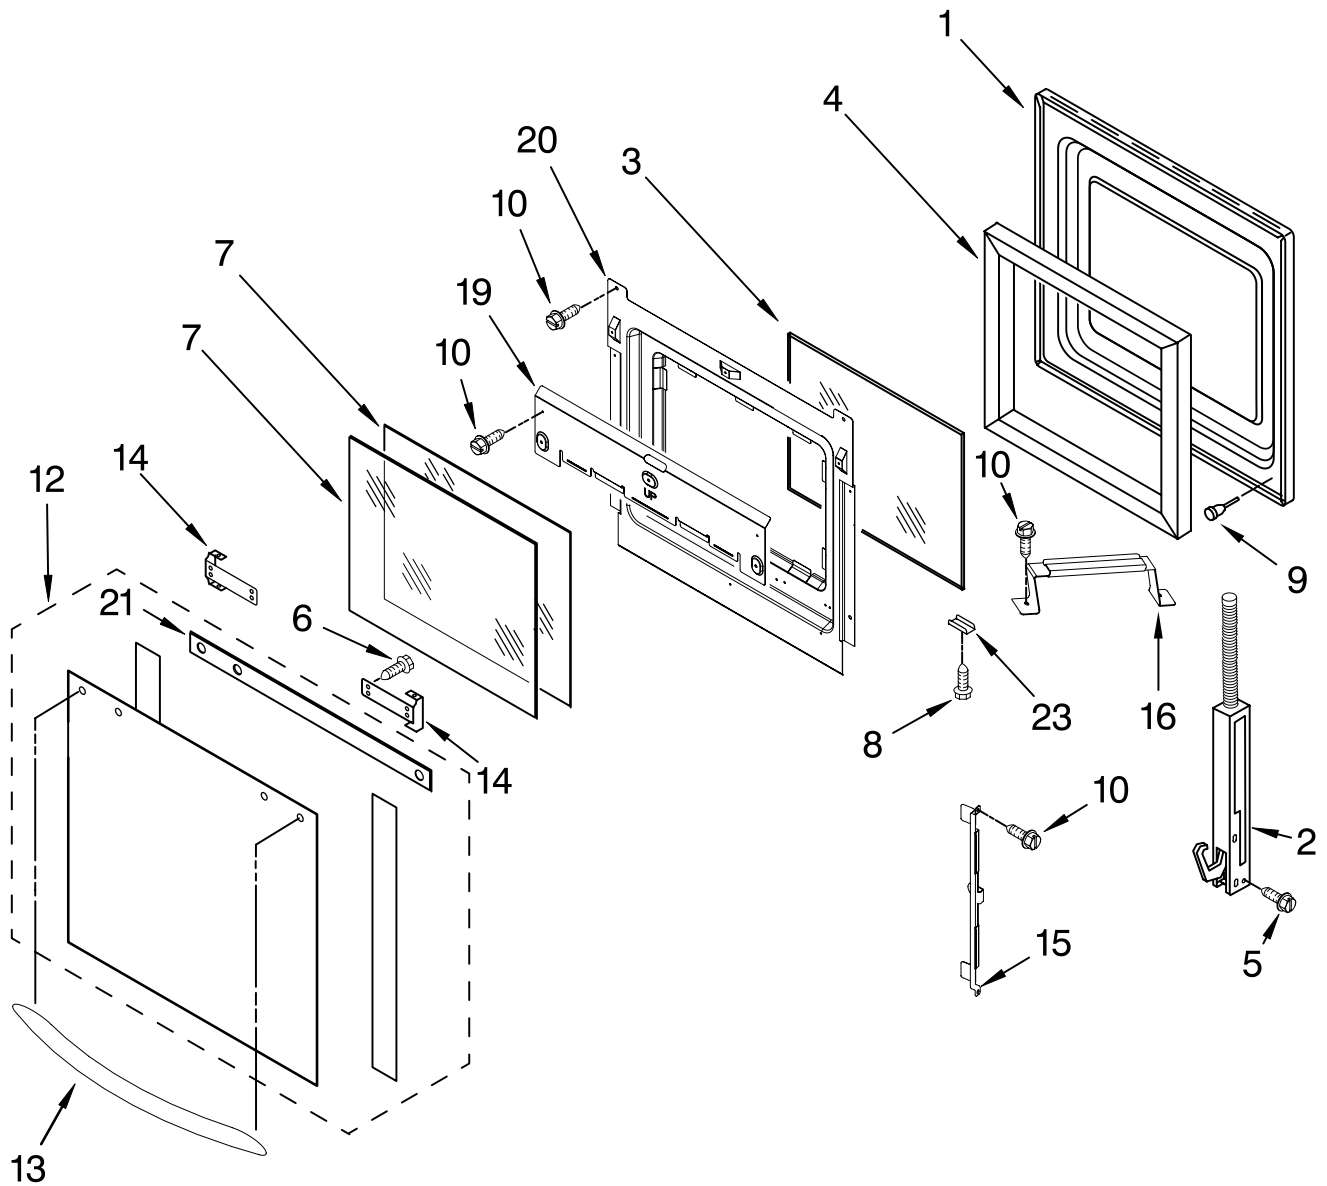

**FOLLOWING PARTS
NOT ILLUSTRATED**

INSULATION

8300158 Insulation, Wrap
8300159 Insulation, Back

FOR ORDERING INFORMATION REFER TO PARTS PRICE LIST

CONTROL PANEL PARTS

For Models: KEBC167VSS00

(Stainless)

Illus. No.	Part No.	DESCRIPTION
1	W10144976	Panel, Control
2	3400832	Screw
3	8302322	Assembly, Control
4	4449745	Screw
5	8302764	Switch, Membrane

FOR ORDERING INFORMATION REFER TO PARTS PRICE LIST

INTERNAL OVEN PARTS

For Models: KEBC167VSS00

(Stainless)

Illus. No.	Part No.	DESCRIPTION
1	9760774	Element, Broil
2	4449154	Screw
6	9759437	Rack, Oven
7	9760770	Element, Bake
8	4449809	Screw
9	9760769	Element, Convection
10	9755543	Jack, Meat Probe
11	9755547	Lock Washer
12	9755546	Nut
13	W10116228	Motor, Convection
14	W10116351	Blade, Fan
15	8300799	Tray, Bake
16	W10116349	Nut
17	8300800	Cover, Bake Tray
18	9755542	Probe, Meat
19	W10160821	Cover, Fan

FOR ORDERING INFORMATION REFER TO PARTS PRICE LIST

OVEN DOOR PARTS

For Models: KEBC167VSS00

(Stainless)

Illus. No.	Part No.	DESCRIPTION
1	8300152	Door Liner
2	9760579	Hinge, Door Right
	9760580	Left
3	4449259	Glass, Inner
4	8300797	Insulation, Door
5	4449743	Screw
6	3196184	Screw