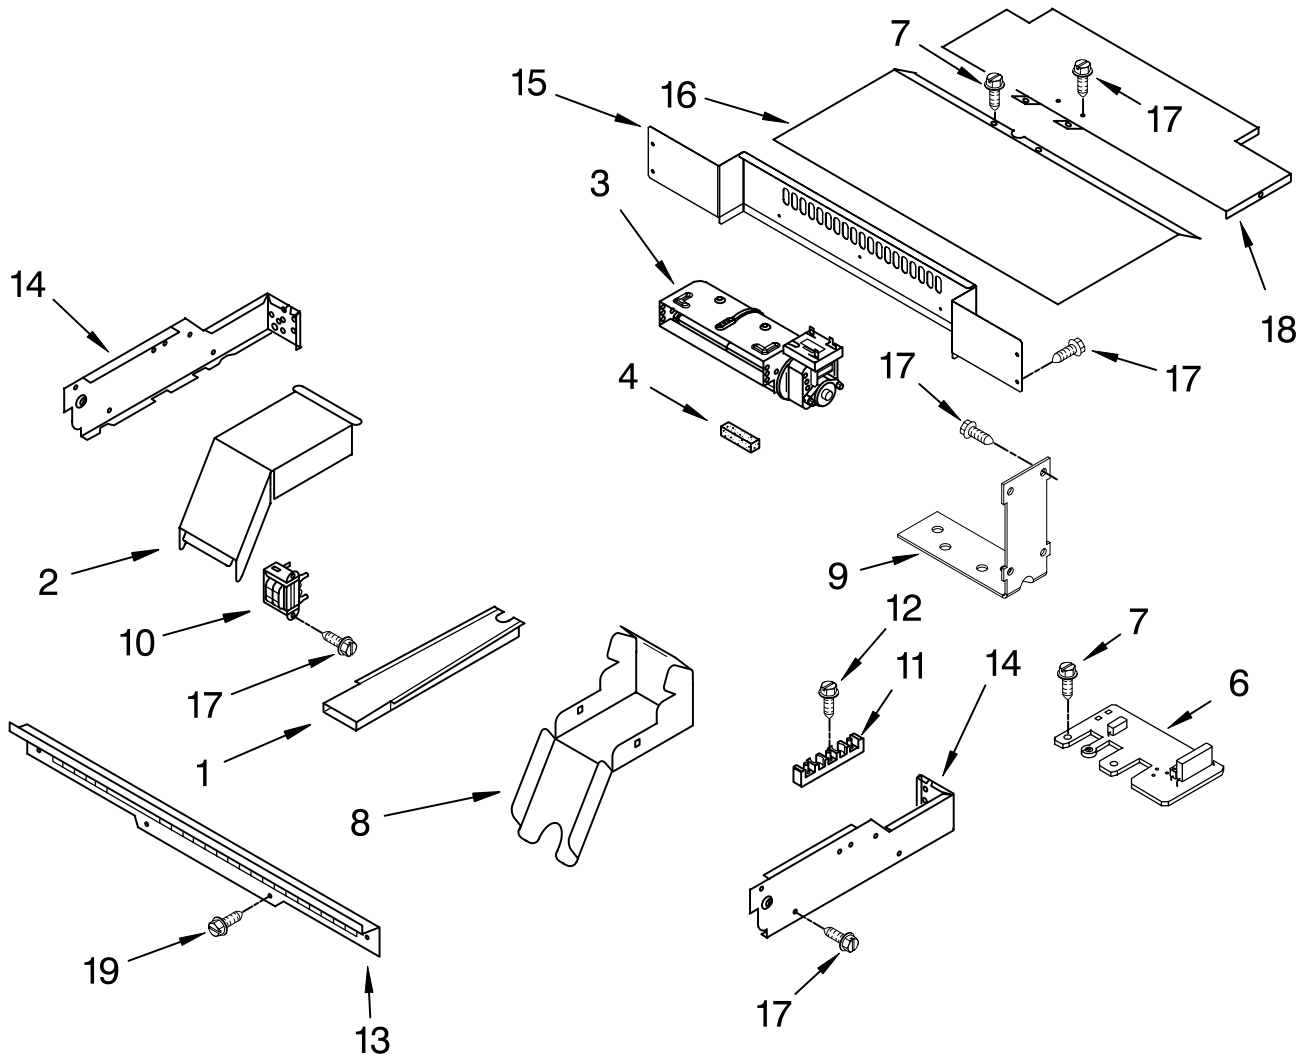

TOP VENTING PARTS

For Models: KEBC167VSS00

(Stainless)

Illus. No.	Part No.	DESCRIPTION
1	4451759	Vent, Exhaust
2	4455178	Elbow, Vent-Top
3	8300223	Blower 60MM
4	4451758	Block, Foam
6	4451985	Suppressor
7	3400080	Screw
8	4455177	Elbow, Vent-Bottom

Illus. No.	Part No.	DESCRIPTION
9	4455352	Bracket, Blower
10	9760587	Transformer, Control
11	4449868	Block, Terminal
12	3400080	Screw
13	8301778	Vent, Control Panel
14		Side, Control Top
	4451597	Right
	4451598	Left

Illus. No.	Part No.	DESCRIPTION
15	8302583	Back, Control
16	8301223	Cover, Top Rear
17	4449809	Screw
18	8301222	Cover, Top Front
19	4450038	Screw

FOR ORDERING INFORMATION REFER TO PARTS PRICE LIST