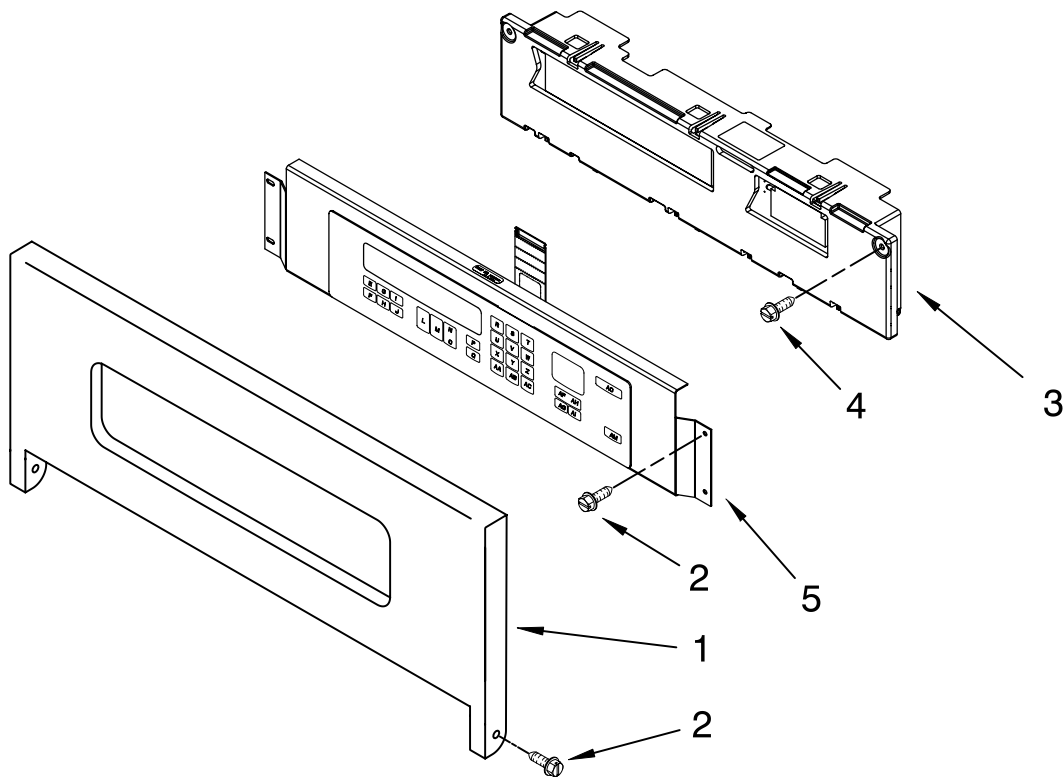

**FOLLOWING PARTS
NOT ILLUSTRATED**

INSULATION

8300158 Insulation, Wrap
8300159 Insulation, Back

FOR ORDERING INFORMATION REFER TO PARTS PRICE LIST

CONTROL PANEL PARTS

For Models: KEBC167VSS00

(Stainless)

Illus. No.	Part No.	DESCRIPTION
1	W10144976	Panel, Control
2	3400832	Screw
3	8302322	Assembly, Control
4	4449745	Screw
5	8302764	Switch, Membrane

FOR ORDERING INFORMATION REFER TO PARTS PRICE LIST

INTERNAL OVEN PARTS

For Models: KEBC167VSS00

(Stainless)

Illus. No.	Part No.	DESCRIPTION
1	9760774	Element, Broil
2	4449154	Screw
6	9759437	Rack, Oven
7	9760770	Element, Bake
8	4449809	Screw
9	9760769	Element, Convection
10	9755543	Jack, Meat Probe
11	9755547	Lock Washer
12	9755546	Nut
13	W10116228	Motor, Convection
14	W10116351	Blade, Fan
15	8300799	Tray, Bake
16	W10116349	Nut
17	8300800	Cover, Bake Tray
18	9755542	Probe, Meat
19	W10160821	Cover, Fan