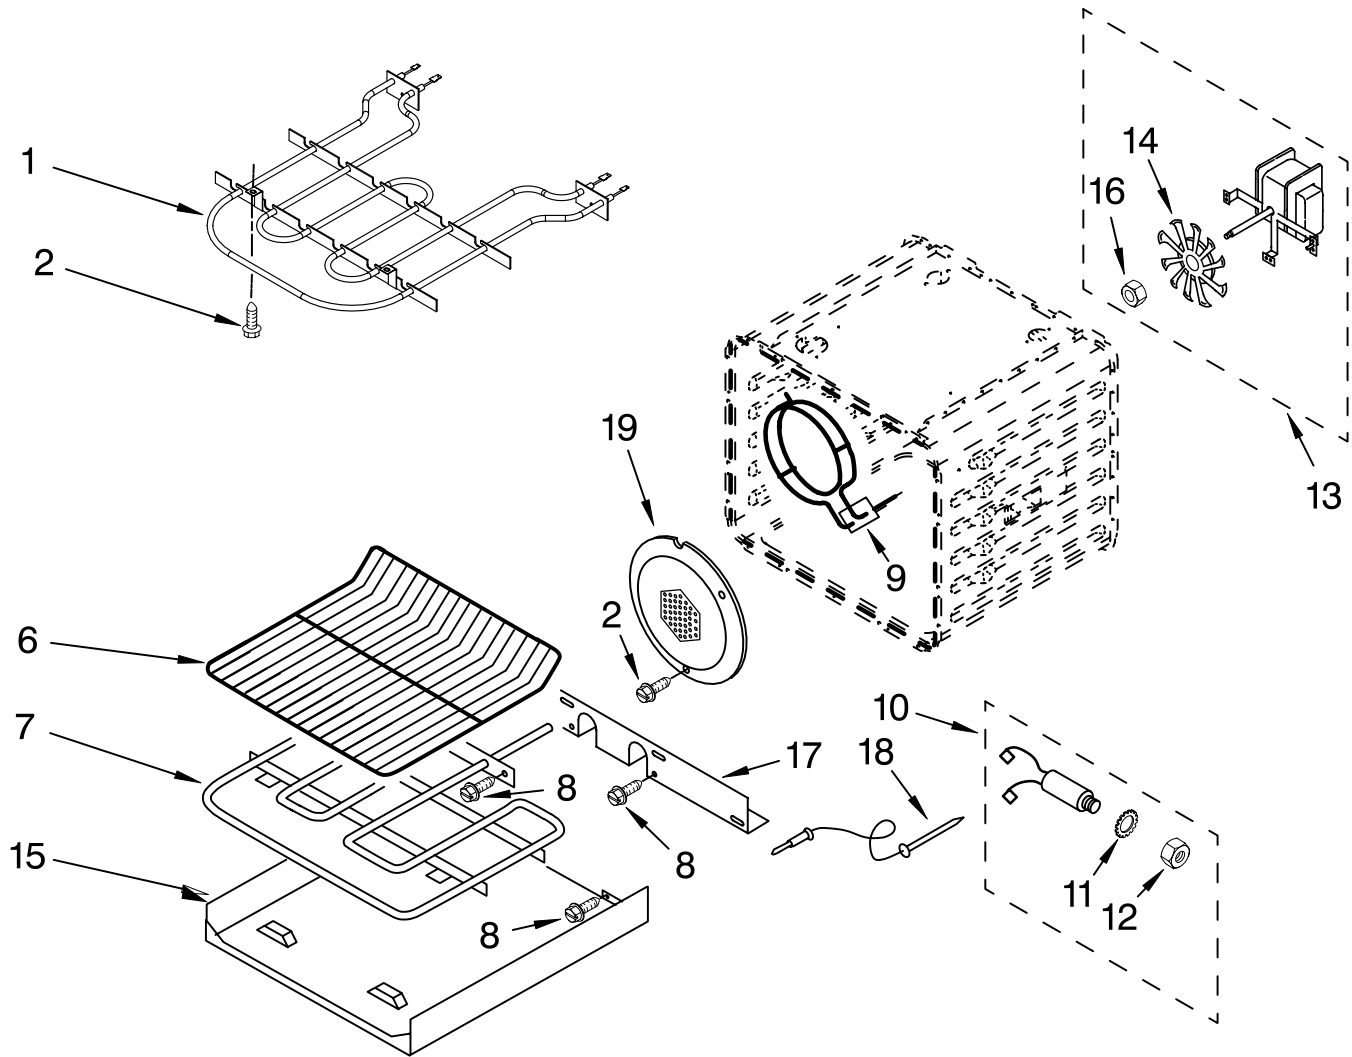

Illus. No.	Part No.	DESCRIPTION
31	3400805	Screw
32	4449748	Screw
33	8301780	Deflector, Vent
34	4448444	Grommet, Mounting Rail
35	9759243	Thermostat
36	8302327	Base, Chassis
37	4448933	Retainer, Gasket
38	4451747	Cover, Back
39	4449809	Screw
40	4449845	Support, Bracket
41	W10194389	Trim, Bottom
42	4450118	Nut

**FOLLOWING PARTS
NOT ILLUSTRATED**

INSULATION

8300158 Insulation, Wrap
8300159 Insulation, Back

FOR ORDERING INFORMATION REFER TO PARTS PRICE LIST

CONTROL PANEL PARTS

For Models: KEBC167VSS00

(Stainless)

Illus. No.	Part No.	DESCRIPTION
1	W10144976	Panel, Control
2	3400832	Screw
3	8302322	Assembly, Control
4	4449745	Screw
5	8302764	Switch, Membrane

FOR ORDERING INFORMATION REFER TO PARTS PRICE LIST

INTERNAL OVEN PARTS

For Models: KEBC167VSS00

(Stainless)

Illus. No.	Part No.	DESCRIPTION
1	9760774	Element, Broil
2	4449154	Screw
6	9759437	Rack, Oven
7	9760770	Element, Bake
8	4449809	Screw
9	9760769	Element, Convection
10	9755543	Jack, Meat Probe
11	9755547	Lock Washer
12	9755546	Nut
13	W10116228	Motor, Convection
14	W10116351	Blade, Fan
15	8300799	Tray, Bake
16	W10116349	Nut
17	8300800	Cover, Bake Tray
18	9755542	Probe, Meat
19	W10160821	Cover, Fan