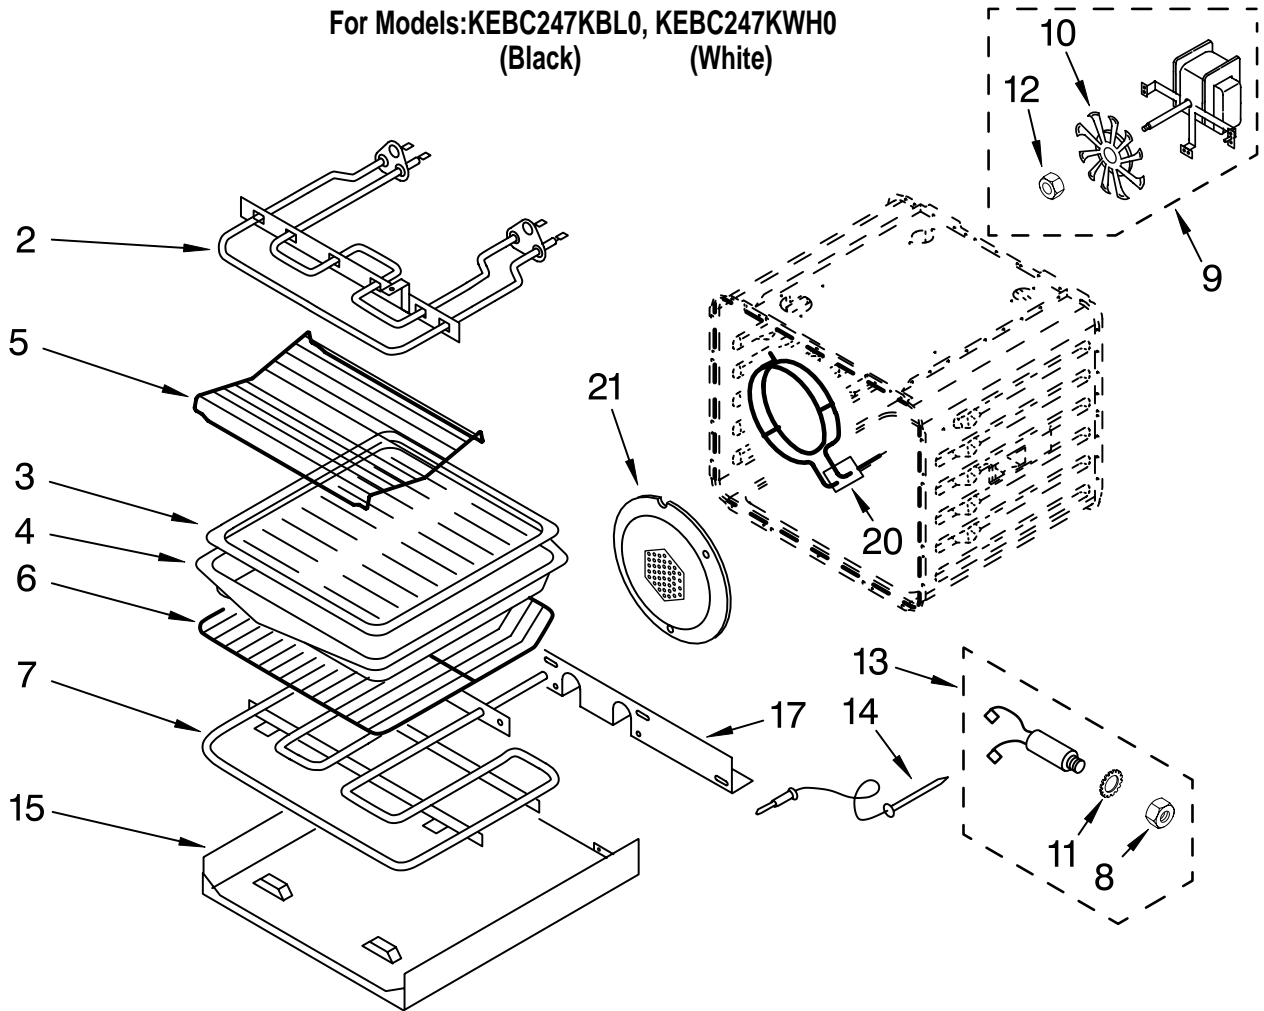

Illus. No.	Part No.	DESCRIPTION
------------	----------	-------------

19	4450360	Shield, Heat
	4449809	Screw
20	4451668	Retainer, Glass
	4449809	Screw
21	4451672	Seal, Door Top
23		Retainer, Clip
	8300853	Black Model
	4450864	White Model
24	4455255	Glass, Inner

FOR ORDERING INFORMATION REFER TO PARTS PRICE LIST

INTERNAL OVEN PARTS

For Models: KEBC247KBL0, KEBC247KWH0

(Black)

(White)

Illus. No.	Part No.	DESCRIPTION
2	4452156	Element, Broil
	4449154	Screw
3	3147563	Grill, Broiler
4	3147845	Pan, Broiler
5	3181534	Rack, Roasting
6	4448716	Rack, Oven
7	4452155	Element, Bake
8	4448881	Nut, Hex
9	4451583	Convection Motor
	4449154	Screw
10	4452226	Blade, Fan
11	4448882	Washer, Lock
12	4452227	Nut
13	4451355	Jack, Meat Probe
14	4448948	Probe, Meat
15	4455035	Tray, Bake
17	4450039	Cover, Bake Tray
	4449809	Screw
20	4452157	Element, Convection
	4449154	Screw
21	4448418	Cover, Fan
	4449154	Screw