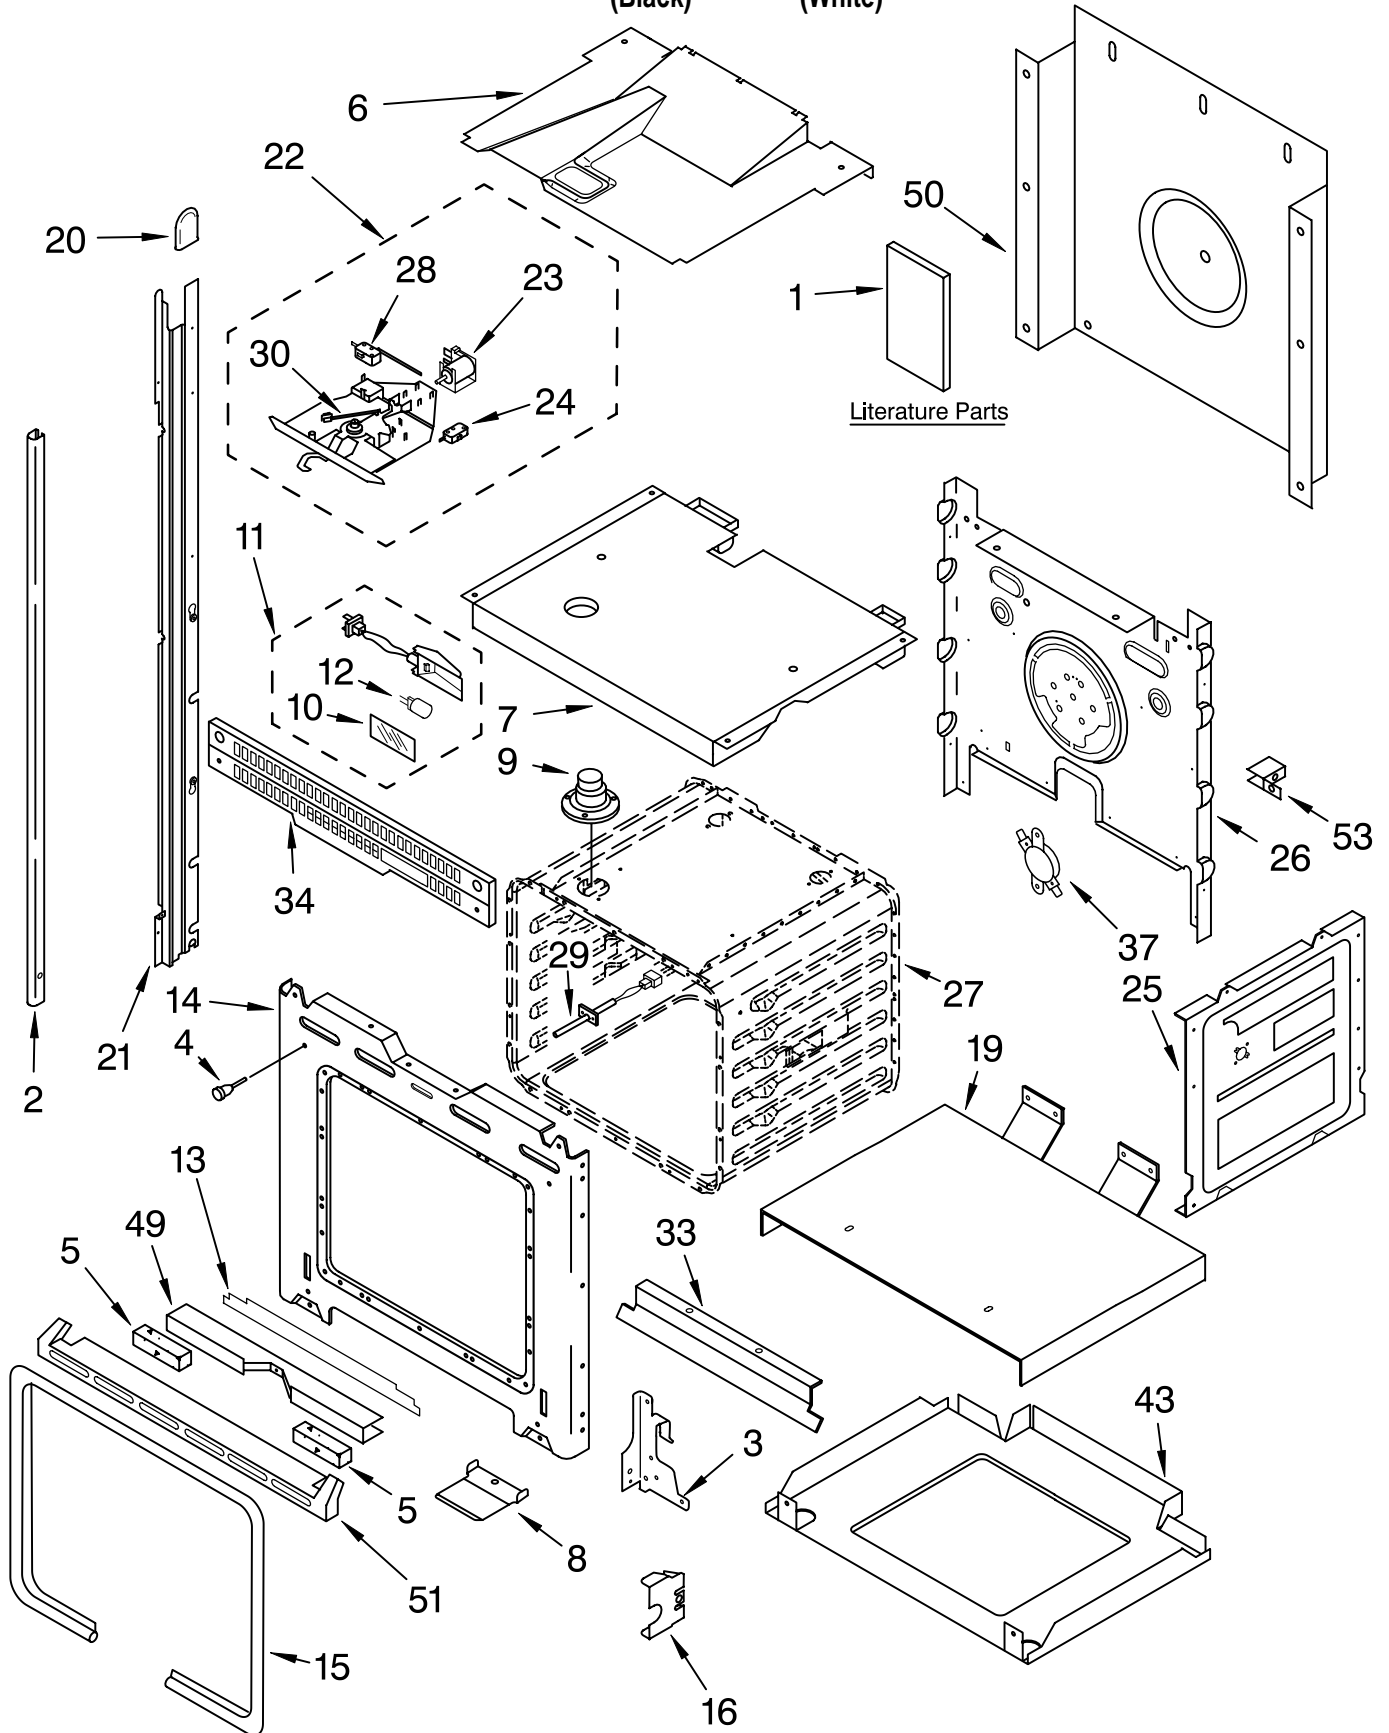

OVEN PARTS

For Models: KEBC247KBL0, KEBC247KWH0
(Black) (White)

24" BUILT-IN ELECTRIC
DOUBLE OVEN
THERMAL CONVECTION
SELF-CLEAN

FOR ORDERING INFORMATION REFER TO PARTS PRICE LIST