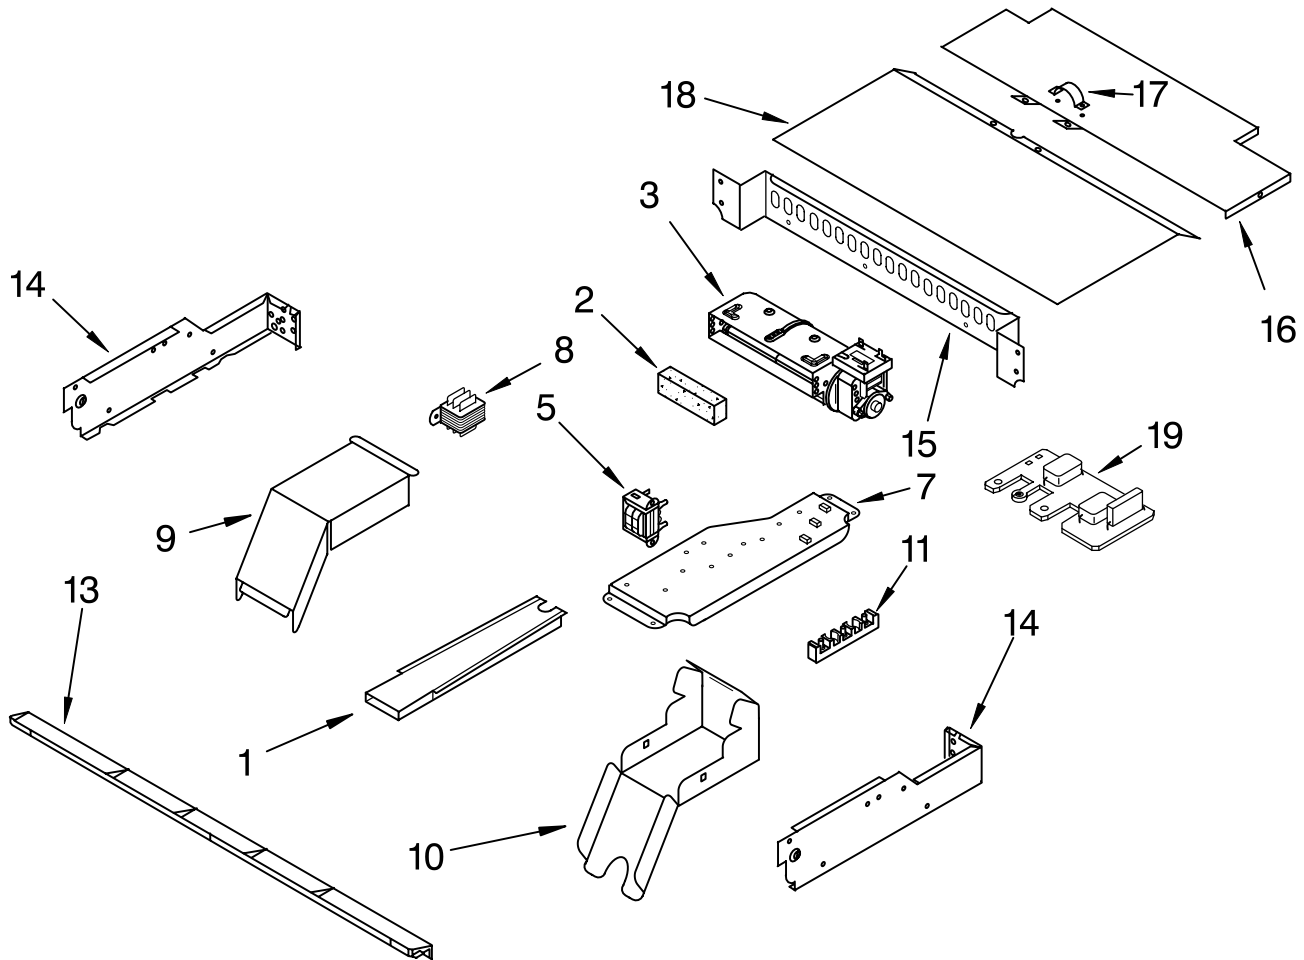

TOP VENTING PARTS

For Models: KEBC247KBL0, KEBC247KWH0
(Black) (White)

Illus. No.	Part No.	DESCRIPTION

NOTE: The screws and nuts required to attach a part are listed immediately following that part.

1	4451759	Vent, Exhaust
2	4451758	Foam, Block
3		Blower
	6610168	45MM Lower Oven
	4455334	60MM Upper Oven
	4455352	Bracket, Blower
	4449809	Screw
5	6610122	Transformer, (Lights)
	4449809	Screw

Illus. No.	Part No.	DESCRIPTION

7	4451789	Plate, Mounting
8	8300642	Transformer, Control
	4449809	Screw
9	4455178	Elbow, Vent-Top
10	4455177	Elbow, Vent-Bottom
11	4449868	Block, Terminal
	3400080	Screw
13	4448547	Vent, (Control Panel)
	4450038	Screw
14		Side, Control Top
	4451597	Right
	4451598	Left
	4449809	Screw
	4449154	Screw

Illus. No.	Part No.	DESCRIPTION

15	4452244	Back, Control
	4449809	Screw
16	4450549	Cover, Top Rear
	4449809	Screw
17	4448664	Clamp
	4449809	Screw
	112432	Nut
18	4452365	Cover, Top Front
	4449809	Screw
	4452260	Spacer, Foam
19	4451985	Suppressor, Transient
	4455191	Plate, Service

FOR ORDERING INFORMATION REFER TO PARTS PRICE LIST