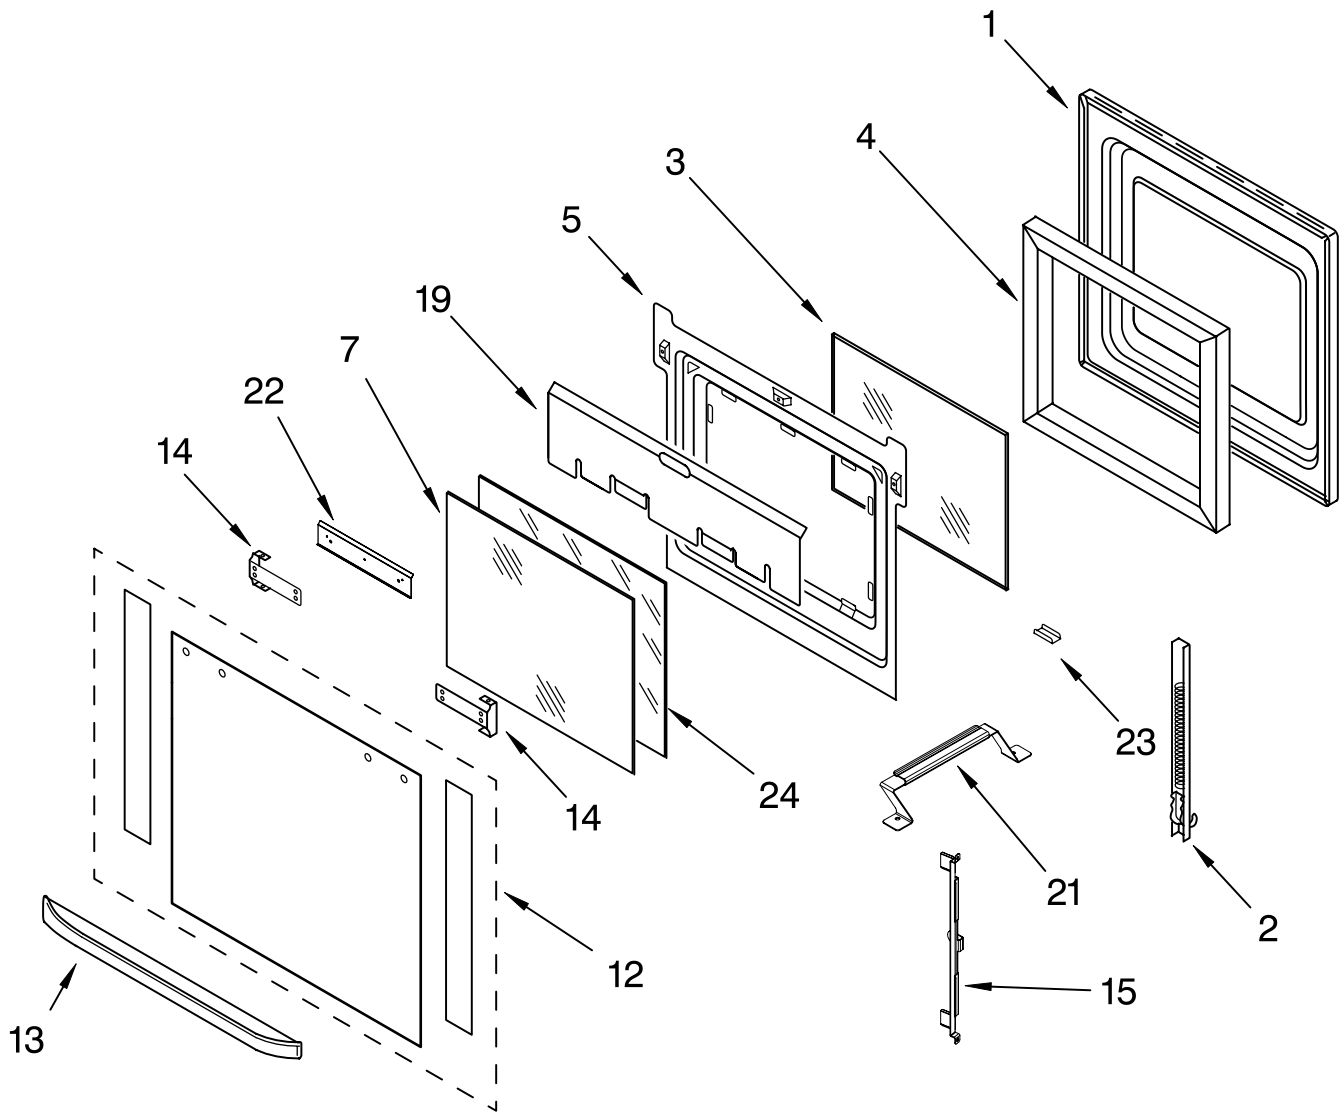

# CONTROL PANEL PARTS

For Models: KEBC247KBL04, KEBC247KWH04, KEBC247KSS04  
 (Black) (White) (S.Steel)

Illus. No.	Part No.	DESCRIPTION
1	8300815	Panel, Control Black Model
	8300816	White Model
	8302364	S.Steel Model
	3400832	Screw
		Switch, Membrane
2	8302743	Black
	8301963	White
	8302359	S.Steel
	3400832	Screw
		Assy, Control
3	8302305	Assy, Control
	8301848	Latch, Sister Board
	4449745	Screw

# OVEN DOOR PARTS

For Models: KEBC247KBL04, KEBC247KWH04, KEBC247KSS04

(Black)

(White)

(S.Steel)

Illus. No.	Part No.	DESCRIPTION
1	4457125	Liner, Door
2		Hinge, Door
	8300569	R.Side (Green)
	8300570	L.Side (Green)
	8300571	R.Side (White)
	8300572	L.Side (White)
	4449743	Screw
3	4449247	Glass, Inner
4	4451720	Insulation, Door
5	4457130	Retainer, Glass
	4449809	Screw