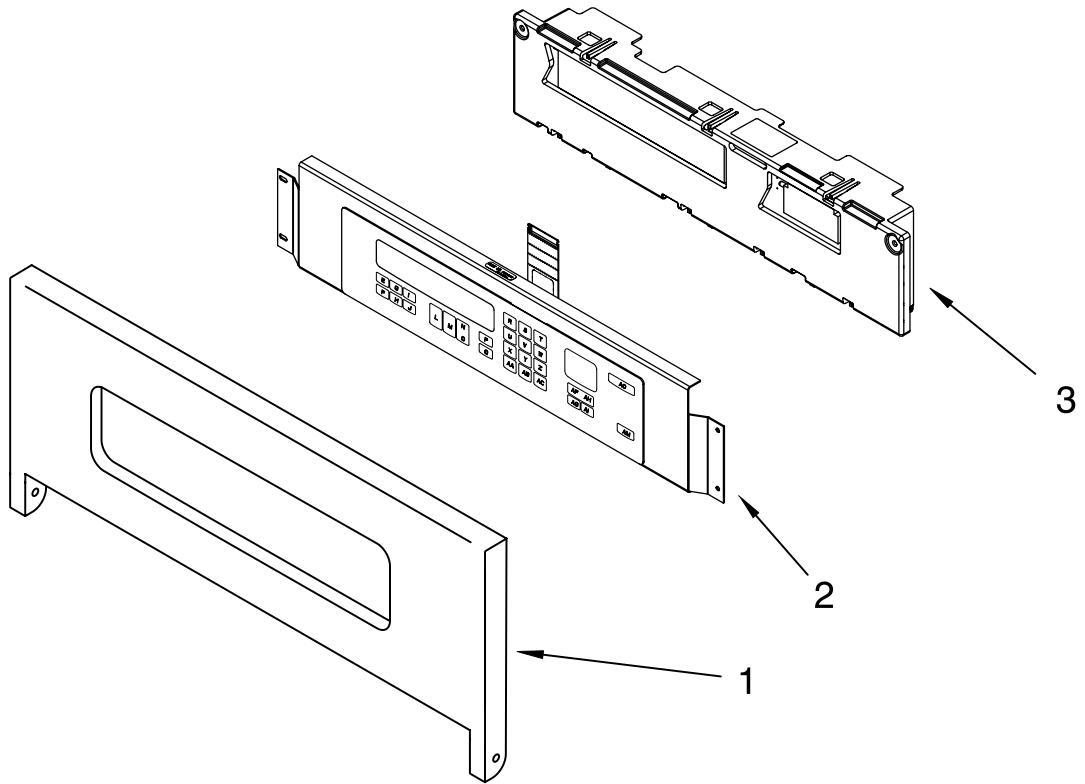

CONTROL PANEL PARTS

For Models: KEBC247KBL04, KEBC247KWH04, KEBC247KSS04
(Black) (White) (S.Steel)

Illus. No.	Part No.	DESCRIPTION
1	8300815	Panel, Control Black Model
	8300816	White Model
	8302364	S.Steel Model
	3400832	Screw
		Switch, Membrane
2	8302743	Black
	8301963	White
	8302359	S.Steel
	3400832	Screw
		Assy, Control
3	8302305	Assy, Control
	8301848	Latch, Sister Board
	4449745	Screw

FOR ORDERING INFORMATION REFER TO PARTS PRICE LIST