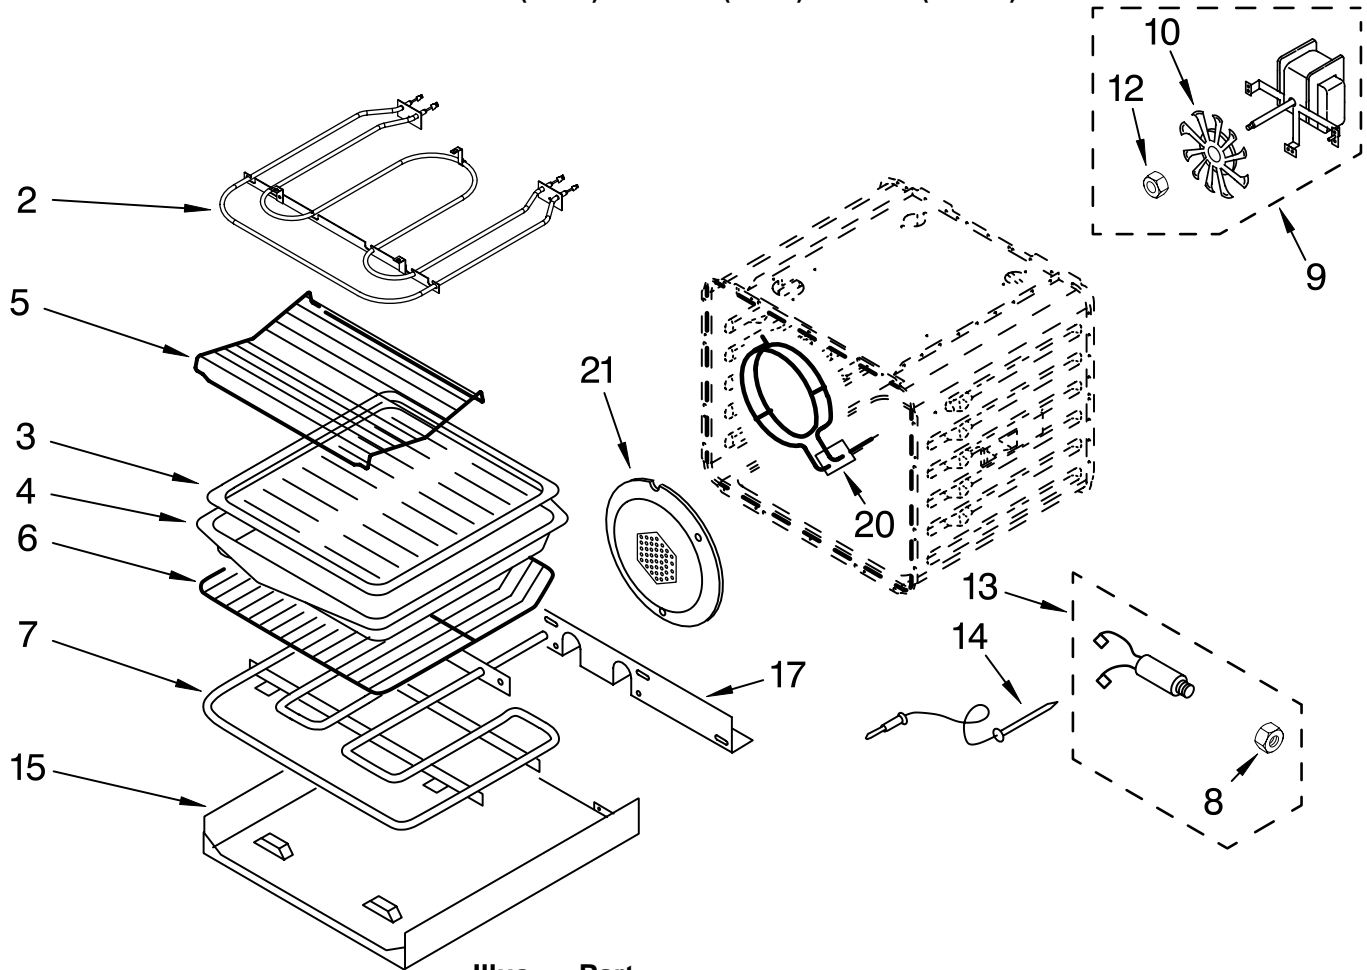

# INTERNAL OVEN PARTS

For Models: KEBC247KBL04, KEBC247KWH04, KEBC247KSS04

(Black)

(White)

(S.Steel)

Illus. No.	Part No.	DESCRIPTION
2	4456104	Element, Broil
	4449154	Screw
3	3195996	Grill, Broiler
4	3196076	Pan, Broiler
5	3181534	Rack, Roasting
6	4448716	Rack, Oven
7	4452155	Element, Bake
8	4448881	Nut, Hex
	4451583	Convection Motor
9	4449154	Screw
	4452226	Blade, Fan
10	4452227	Nut
12	4451355	Jack, Meat Probe
13	4448948	Probe, Meat
14	4455035	Tray, Bake
	4450039	Cover, Bake Tray
15	4449809	Screw
	4452157	Element, Convection
20	4449154	Screw
	4448418	Cover, Fan
21	4449154	Screw