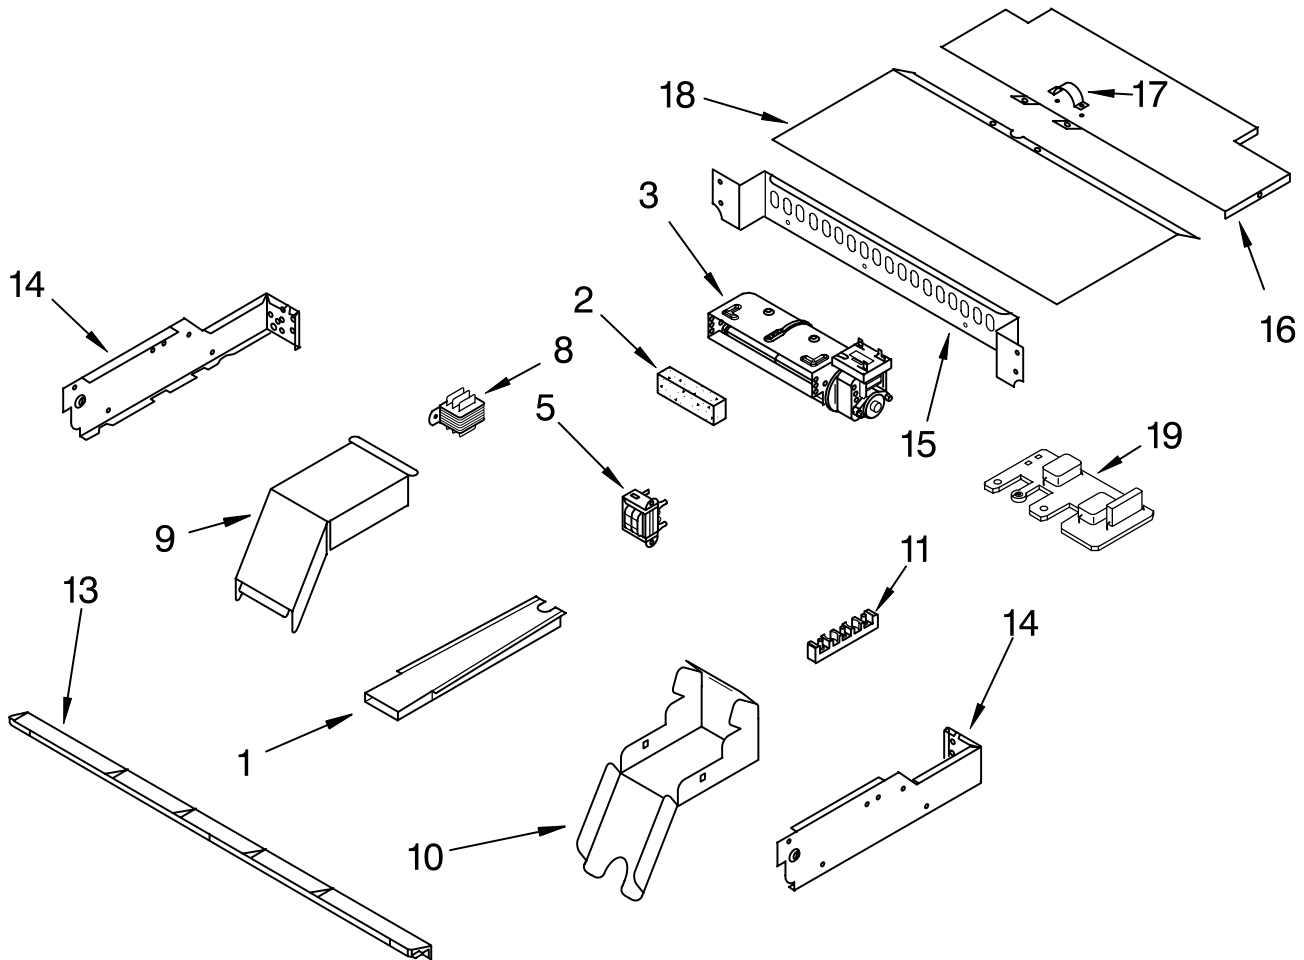

TOP VENTING PARTS

For Models: KEBC247KBL04, KEBC247KWH04, KEBC247KSS04

(Black)

(White)

(S.Steel)

Illus. No.	Part No.	DESCRIPTION
1	4451759	Vent, Exhaust
2	4451758	Foam, Block
3	6610168	45MM Lower Oven
	4457289	60MM Upper Oven
5	6610122	Transformer, (Lights)
	4449809	Screw
8	8300642	Transformer, Control
	4449809	Screw
9	4455178	Elbow, Vent-Top
10	4455177	Elbow, Vent-Bottom

Illus. No.	Part No.	DESCRIPTION
11	4449868	Block, Terminal
	3400080	Screw
13	4448547	Vent, (Control Panel)
	4450038	Screw
14	4451597	Right Side, Control Top
	4451598	Left
	4449809	Screw
	4449154	Screw
15	9759135	Back, Control
	4449809	Screw

Illus. No.	Part No.	DESCRIPTION
16	4450549	Cover, Top Rear
	4449809	Screw
17	4448664	Clamp
	4449809	Screw
	112432	Nut
18	4452365	Cover, Top Front
	4449809	Screw
	4452260	Spacer, Foam
19	4451985	Suppressor, Transient
	4455191	Plate, Service

FOR ORDERING INFORMATION REFER TO PARTS PRICE LIST