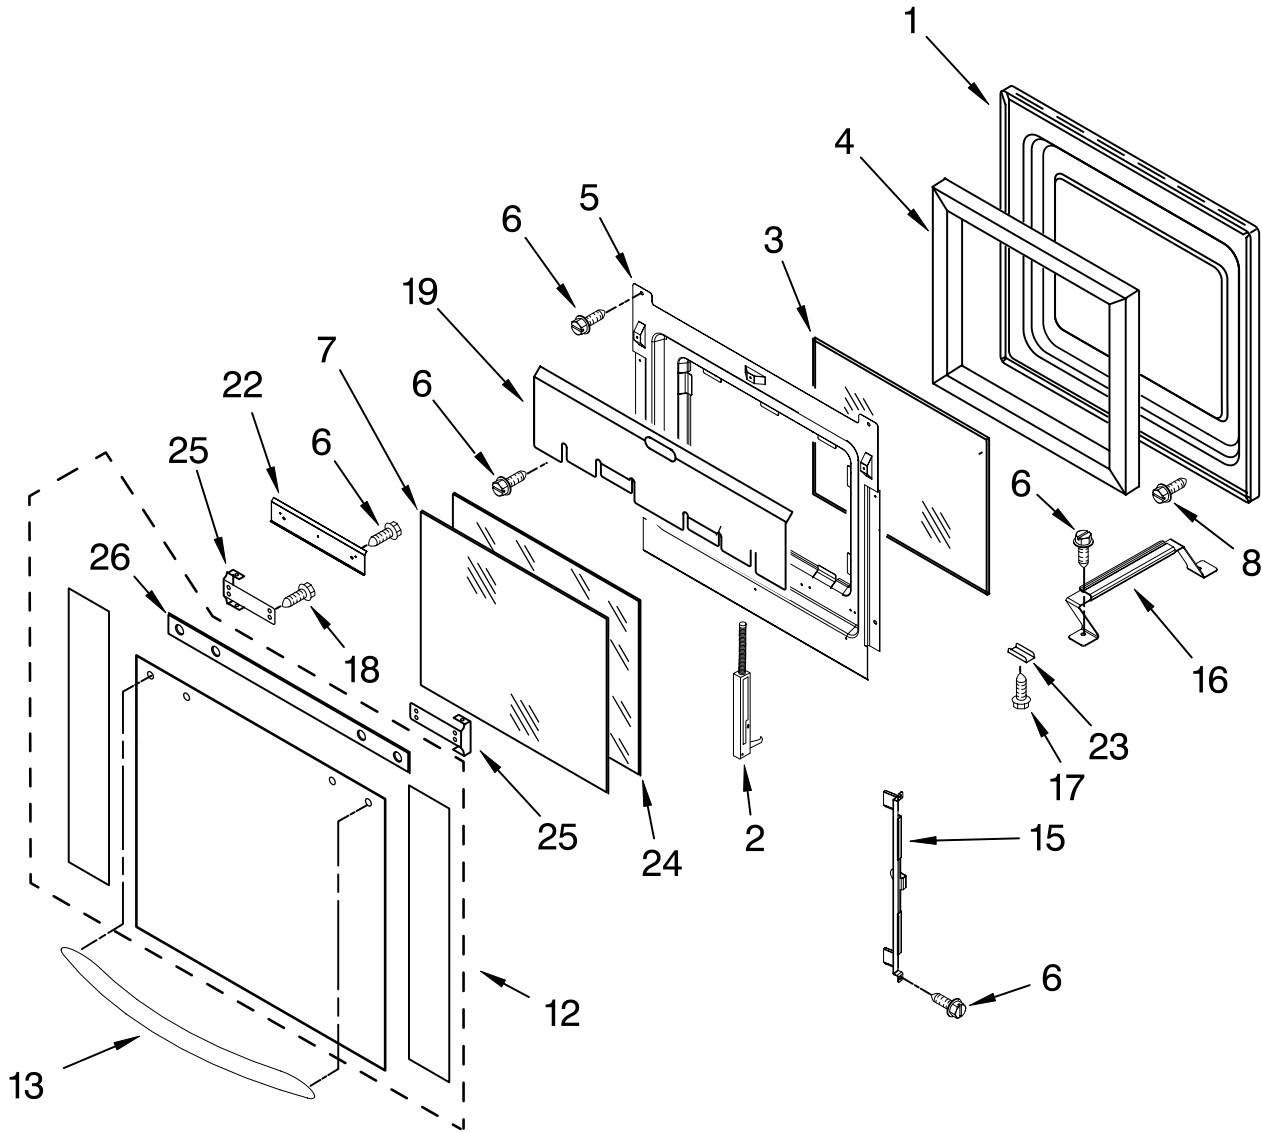

FOR ORDERING INFORMATION REFER TO PARTS PRICE LIST

CONTROL PANEL PARTS

For Models: KEBC247KBL06, KEBC247KWH06, KEBC247KSS06
 (Black) (White) (Stainless)

Illus. No.	Part No.	DESCRIPTION
1	8300815	Panel, Control Black
	8300816	White
	W10144975	Stainless
2	4452260	Spacer, Foam
3	8303018	Control, Electronic
4	4449745	Screw
5		Assembly, Membrane
	8302743	Black
	8302746	White
	8302770	Stainless
6	3400832	Screw
7	8301848	Latch, Sister Board

FOR ORDERING INFORMATION REFER TO PARTS PRICE LIST

OVEN DOOR PARTS

For Models: KEBC247KBL06, KEBC247KWH06, KEBC247KSS06
(Black) (White) (Stainless)

Illus. No.	Part No.	DESCRIPTION	Illus. No.	Part No.	DESCRIPTION	Illus. No.	Part No.	DESCRIPTION
1	8303698	Door Liner	8	4448520	Bumper, Door	18	3196184	Screw
2	9760569	Hinge, Door Right (Green)	12		Assembly, Door Glass	19	4457101	Shield, Heat
	9760570	Left (Green)		8300836	Black	22	4457112	Shield, Heat (Bottom)
		(Below hinges are used on Stainless models only)		8300837	White	23		Retainer, Clip
	9760571	Right (White)	13	W10151060	Stainless Door Handle		4450863	Black
	9760572	Left (White)		9760538	Black		4450864	White
3	4449247	Glass, Inner		4452499	White	W10145010	Stainless	
4	4451720	Insulation, Door		9760537	Stainless	24	9759226	Glass, Inner
5	4457130	Retainer, Glass	15	9759229	Bracket(2nd Glass)	25		Bracket, Handle
6	4449809	Screw	16	9759230	Bracket(3rd Glass)		4455803	Right
7	9759223	Glass, Inner	17	3400832	Screw		4455804	Left
						26	8300853	Seal, Door