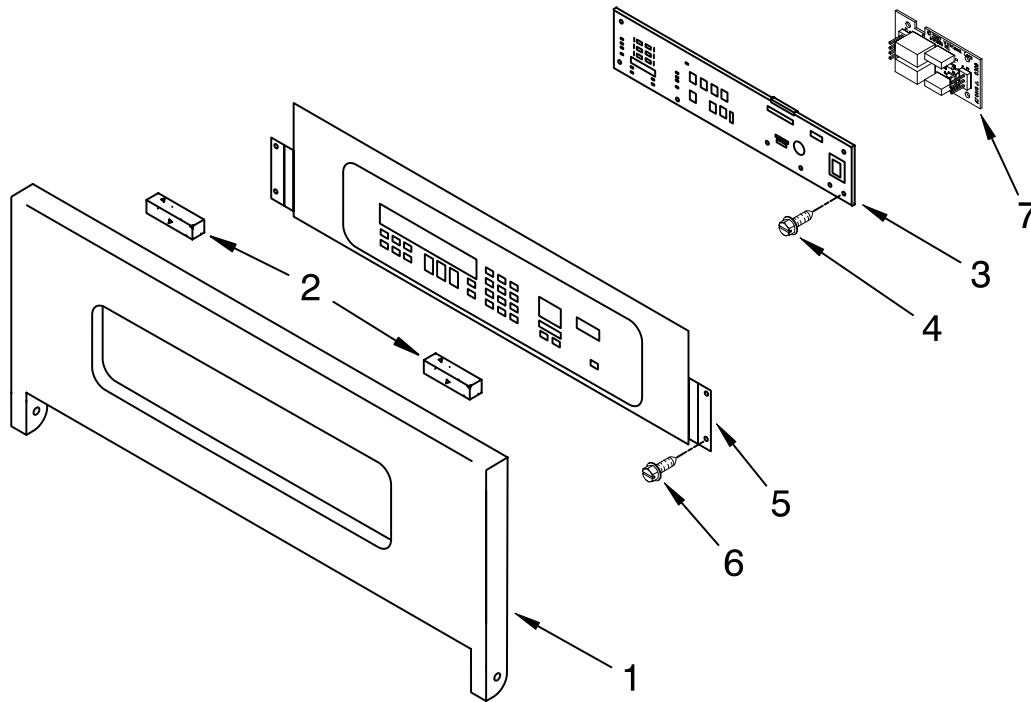

FOR ORDERING INFORMATION REFER TO PARTS PRICE LIST

CONTROL PANEL PARTS

For Models: KEBC247KBL06, KEBC247KWH06, KEBC247KSS06
 (Black) (White) (Stainless)

Illus. No.	Part No.	DESCRIPTION
1	8300815	Panel, Control Black
	8300816	White
	W10144975	Stainless
2	4452260	Spacer, Foam
3	8303018	Control, Electronic
4	4449745	Screw
5		Assembly, Membrane
	8302743	Black
	8302746	White
	8302770	Stainless
6	3400832	Screw
7	8301848	Latch, Sister Board