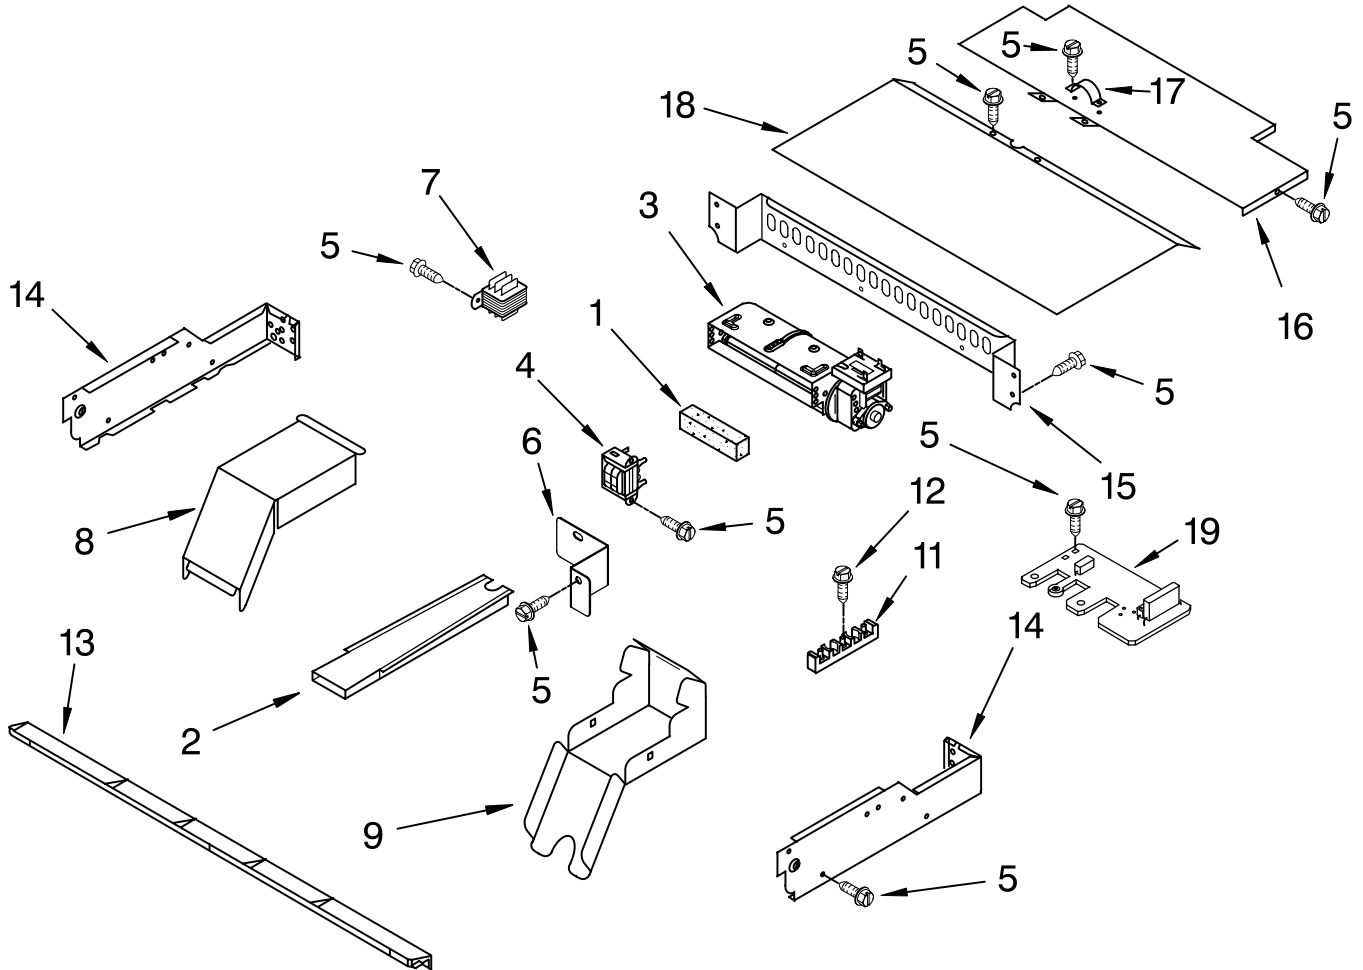

TOP VENTING PARTS

For Models: KEBC247KBL06, KEBC247KWH06, KEBC247KSS06
(Black) (White) (Stainless)

Illus. No.	Part No.	DESCRIPTION
1	4451758	Foam, Block
2	4451759	Vent, Exhaust
3	W10016550	Lower Oven 45MM
	4457289	Upper Oven 65MM
4	9760588	Transformer, Lights
5	4449809	Screw
6	8302390	Bracket, Support Air Stop

Illus. No.	Part No.	DESCRIPTION
7	8300642	Transformer
8	4455178	Elbow, Vent-Top
9	4455177	Elbow, Vent-Bottom
11	4449868	Block, Terminal
12	3400080	Screw
13	4448547	Vent, Control Panel

Illus. No.	Part No.	DESCRIPTION
14		Side, Control Top
	4451597	Right
	4451598	Left
15	9759135	Back, Control
16	4450549	Cover, Top Rear
17	4448664	Clamp
18	4452365	Cover, Top Front
19	4451985	Suppressor

FOR ORDERING INFORMATION REFER TO PARTS PRICE LIST