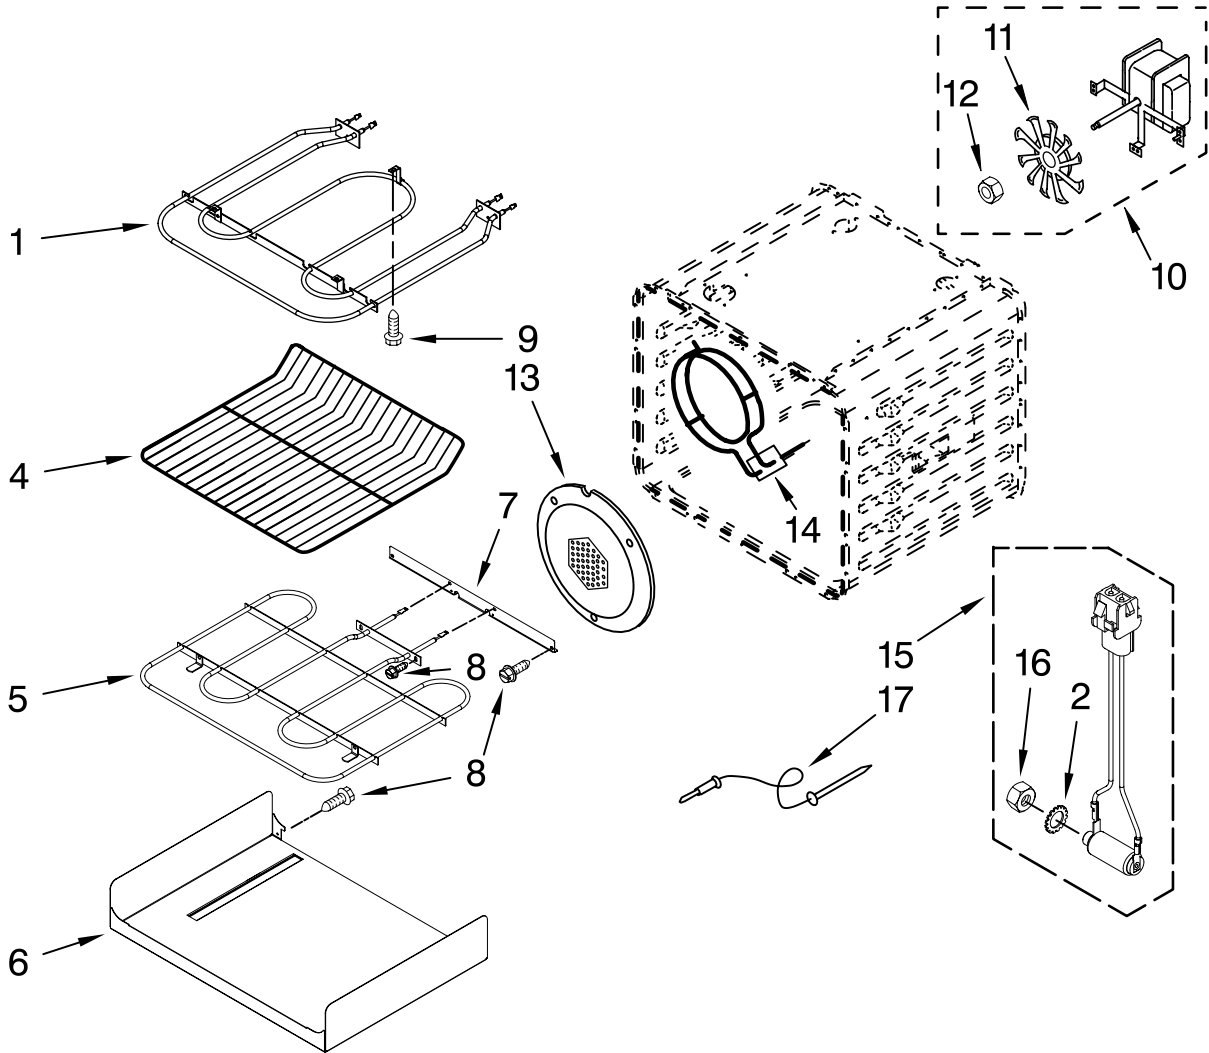

FOR ORDERING INFORMATION REFER TO PARTS PRICE LIST

OVEN DOOR PARTS

For Models: KEBC247KBL07, KEBC247KWH07, KEBC247KSS07

(Black)

(White)

(Stainless)

Illus. No.	Part No.	DESCRIPTION	Illus. No.	Part No.	DESCRIPTION	Illus. No.	Part No.	DESCRIPTION
1	8303698	Door Liner	7	9759223	Glass, Inner	18	3196184	Screw
2	9760569	Hinge, Door Right (Green)	8	4448520	Bumper, Door	19	4457101	Shield, Heat
	9760570	Left (Green)	12		Assembly, Door Glass	22	4457112	Shield, Heat (Bottom)
		(Below hinges are used on Stainless models only)		8300836	Black	23		Retainer, Clip
	9760571	Right (White)		8300837	White		4450863	Black
	9760572	Left (White)		W10151060	Stainless		4450864	White
3	4449247	Glass, Inner	13		Door Handle		W10145010	Stainless
4	4451720	Insulation, Door		9760538	Black	24	9759226	Glass, Inner
5	4457130	Retainer, Glass		4452499	White	25		Bracket, Handle
6	4449809	Screw		9760537	Stainless		4455803	Right
			15	9759229	Bracket(2nd Glass)		4455804	Left
			16	9759230	Bracket(3rd Glass)	26	8300853	Seal, Door
			17	3400832	Screw			

FOR ORDERING INFORMATION REFER TO PARTS PRICE LIST

INTERNAL OVEN PARTS

For Models: KEBC247KBL07, KEBC247KWH07, KEBC247KSS07
 (Black) (White) (Stainless)

Illus. No.	Part No.	DESCRIPTION
1	9760772	Element, Broil
2	9755547	Lock Washers
4	4448716	Rack, Oven
5	9760768	Element, Bake
6	4455035	Tray, Hidden Bake
7	4450039	Cover, Bake Tray
8	4449809	Screw
9	4449154	Screw
10	W10116228	Motor, Convection
11	W10116351	Blade, Fan
12	W10116349	Nut
13	4448418	Cover, Fan
14	9760769	Element, Convection
15	9755543	Jack, Meat Probe
16	9755546	Nut, Hex
17	9755542	Probe, Meat