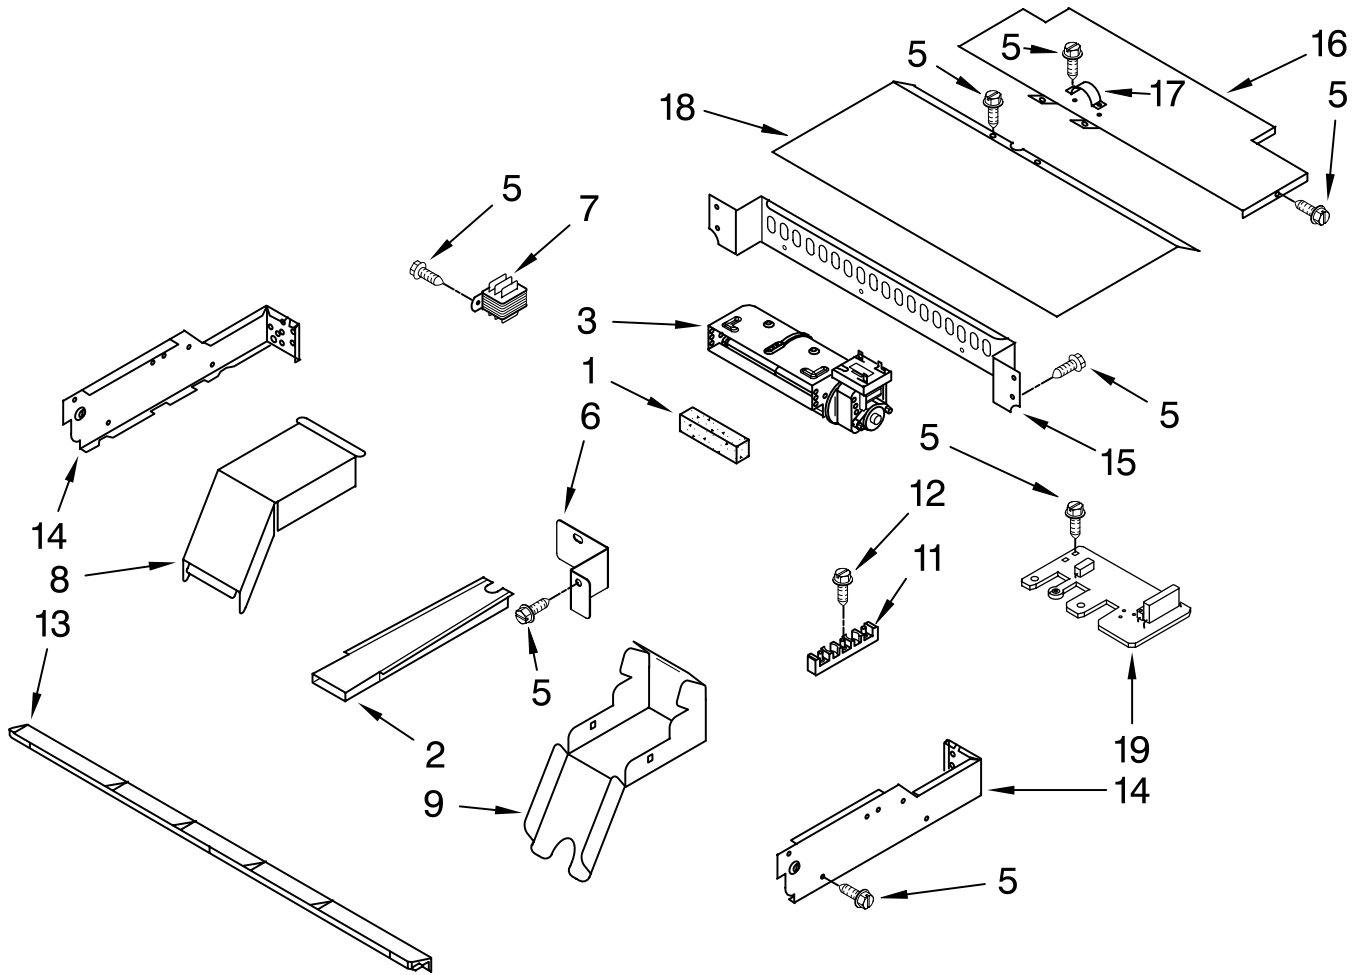

FOR ORDERING INFORMATION REFER TO PARTS PRICE LIST

INTERNAL OVEN PARTS

For Models: KEBC247KBL07, KEBC247KWH07, KEBC247KSS07
 (Black) (White) (Stainless)

Illus. No.	Part No.	DESCRIPTION
1	9760772	Element, Broil
2	9755547	Lock Washers
4	4448716	Rack, Oven
5	9760768	Element, Bake
6	4455035	Tray, Hidden Bake
7	4450039	Cover, Bake Tray
8	4449809	Screw
9	4449154	Screw
10	W10116228	Motor, Convection
11	W10116351	Blade, Fan
12	W10116349	Nut
13	4448418	Cover, Fan
14	9760769	Element, Convection
15	9755543	Jack, Meat Probe
16	9755546	Nut, Hex
17	9755542	Probe, Meat

FOR ORDERING INFORMATION REFER TO PARTS PRICE LIST

TOP VENTING PARTS

For Models: KEBC247KBL07, KEBC247KWH07, KEBC247KSS07
 (Black) (White) (Stainless)

Illus. No.	Part No.	DESCRIPTION	Illus. No.	Part No.	DESCRIPTION	Illus. No.	Part No.	DESCRIPTION
1	4451758	Foam, Block	7	9760587	Transformer	14		Side, Control Top
2	4451759	Vent, Exhaust	8	4455178	Elbow, Vent-Top		4451597	Right
3		Blower	9	4455177	Elbow, Vent-Bottom		4451598	Left
	W10016550	Lower Oven 45MM	11	4449868	Block, Terminal	15	9759135	Back, Control
	4457289	Upper Oven 65MM	12	3400080	Screw	16	4450549	Cover, Top Rear
5	4449809	Screw	13	4448547	Vent, Control Panel	17	4448664	Clamp
6	8302390	Bracket, Support Air Stop				18	4452365	Cover, Top Front
						19	4451985	Suppressor