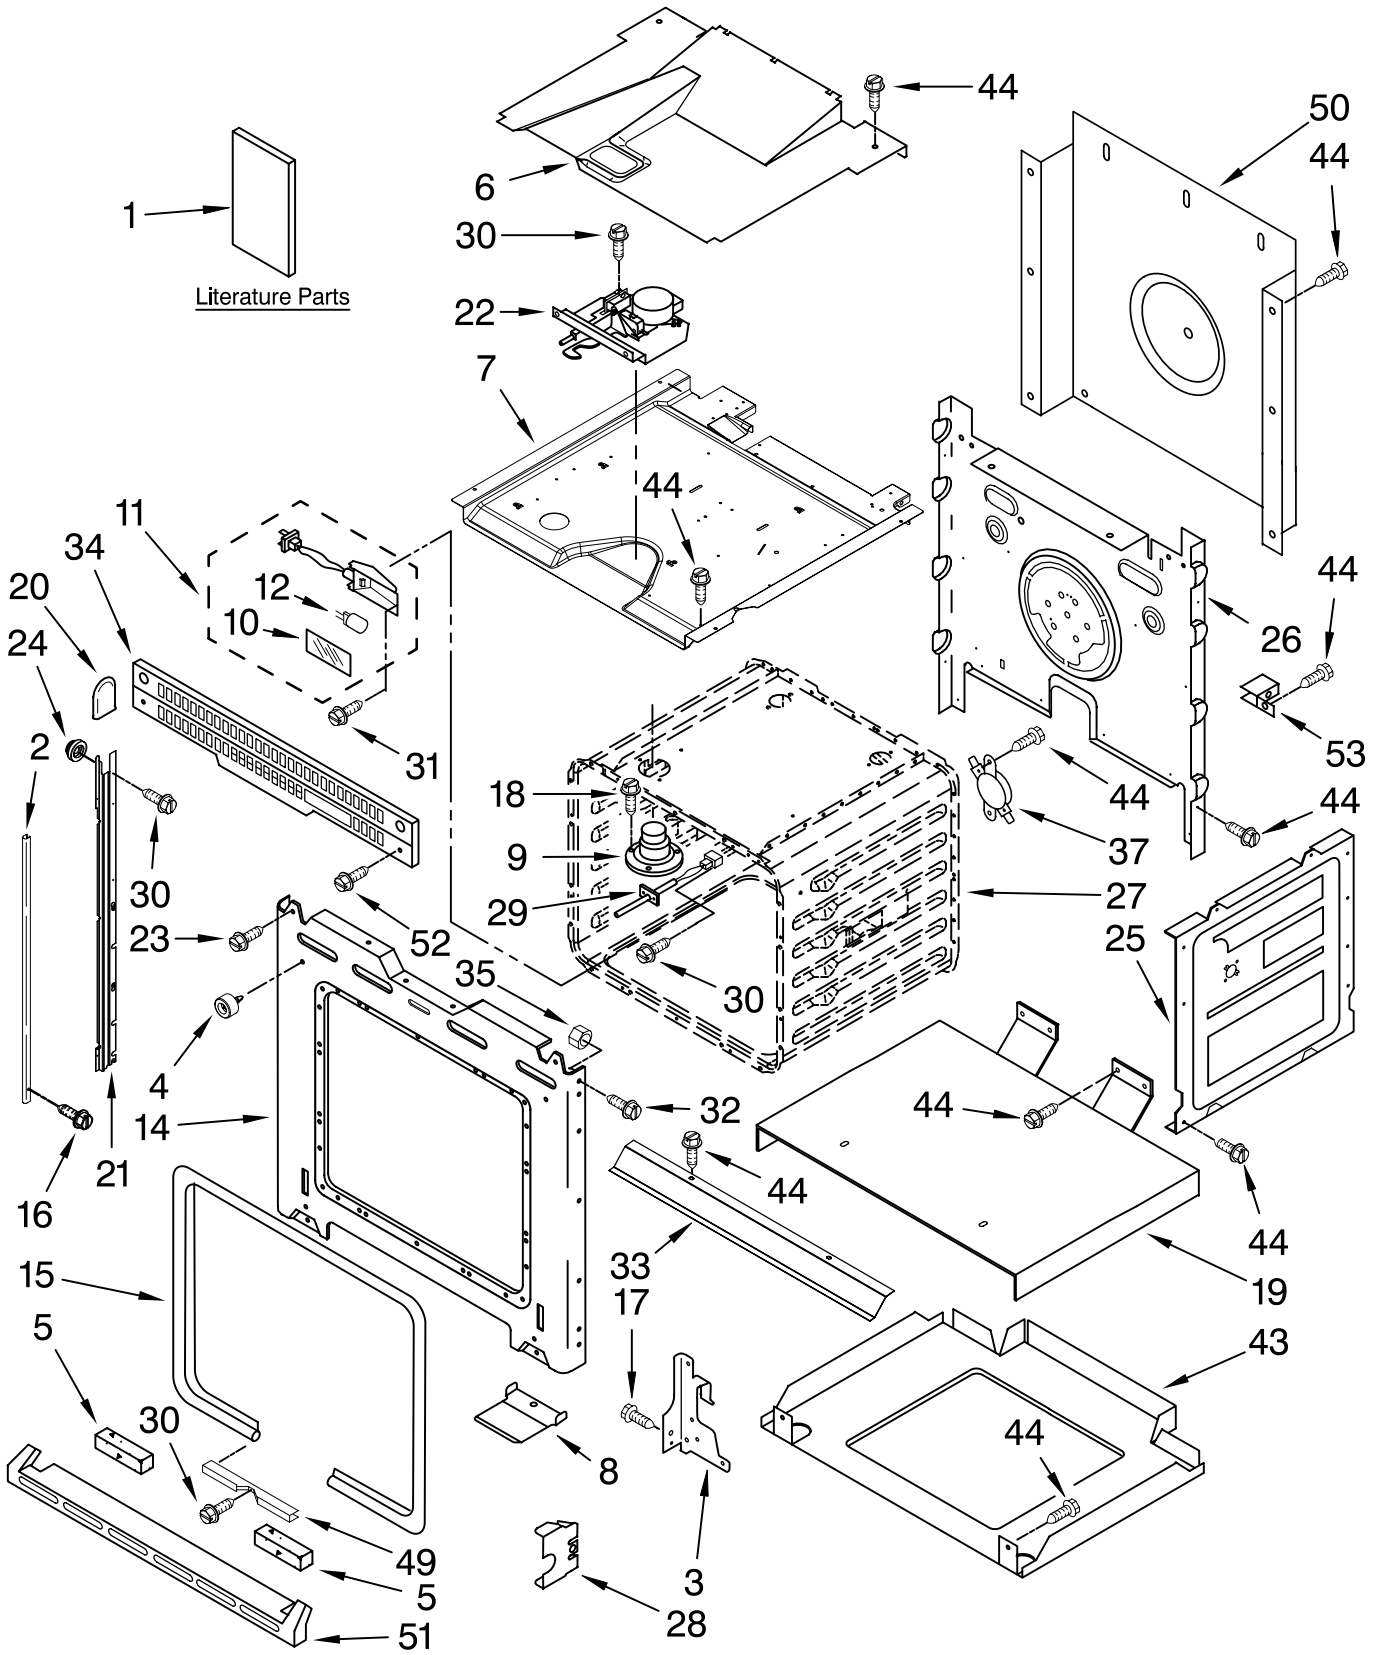

For Models: KEBC247KBL07, KEBC247KWH07, KEBC247KSS07
(Black) (White) (Stainless)

24" BUILT-IN ELECTRIC
DOUBLE OVEN
SELF-CLEAN

FOR ORDERING INFORMATION REFER TO PARTS PRICE LIST