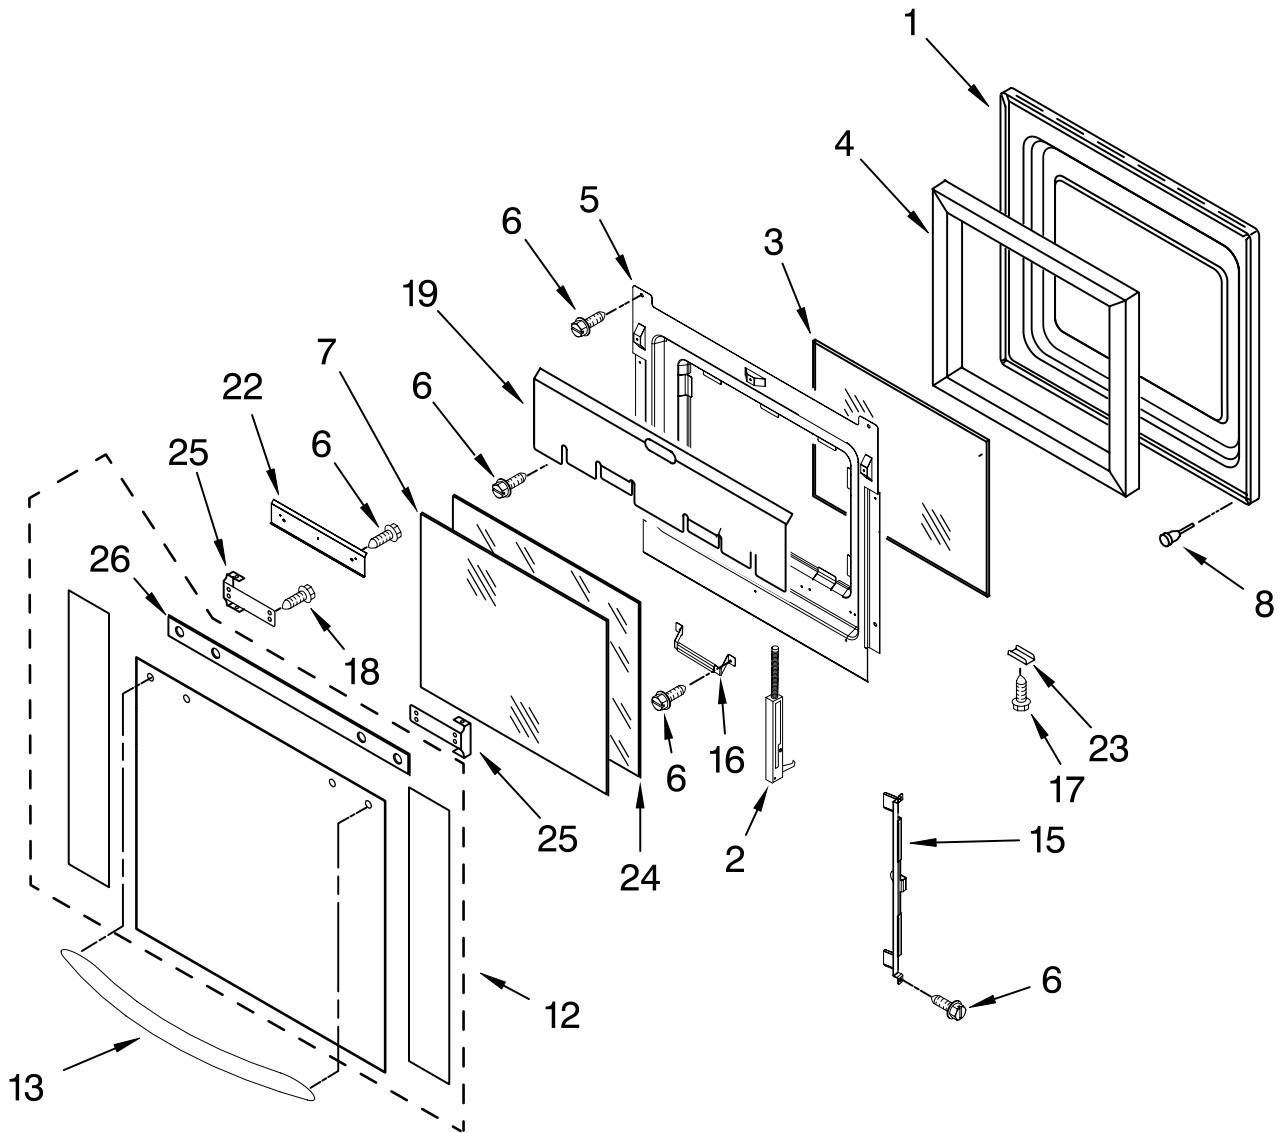

FOR ORDERING INFORMATION REFER TO PARTS PRICE LIST

OVEN DOOR PARTS

For Models: KEBC247KBL07, KEBC247KWH07, KEBC247KSS07

(Black)

(White)

(Stainless)

Illus. No.	Part No.	DESCRIPTION	Illus. No.	Part No.	DESCRIPTION	Illus. No.	Part No.	DESCRIPTION
1	8303698	Door Liner	7	9759223	Glass, Inner	18	3196184	Screw
2	9760569	Hinge, Door Right (Green)	8	4448520	Bumper, Door	19	4457101	Shield, Heat
	9760570	Left (Green)	12		Assembly, Door Glass	22	4457112	Shield, Heat (Bottom)
		(Below hinges are used on Stainless models only)		8300836	Black	23		Retainer, Clip
	9760571	Right (White)		8300837	White		4450863	Black
	9760572	Left (White)		W10151060	Stainless		4450864	White
3	4449247	Glass, Inner	13		Door Handle		W10145010	Stainless
4	4451720	Insulation, Door		9760538	Black	24	9759226	Glass, Inner
5	4457130	Retainer, Glass		4452499	White	25		Bracket, Handle
6	4449809	Screw		9760537	Stainless		4455803	Right
			15	9759229	Bracket(2nd Glass)		4455804	Left
			16	9759230	Bracket(3rd Glass)	26	8300853	Seal, Door
			17	3400832	Screw			

FOR ORDERING INFORMATION REFER TO PARTS PRICE LIST

INTERNAL OVEN PARTS

For Models: KEBC247KBL07, KEBC247KWH07, KEBC247KSS07
 (Black) (White) (Stainless)

Illus. No.	Part No.	DESCRIPTION
1	9760772	Element, Broil
2	9755547	Lock Washers
4	4448716	Rack, Oven
5	9760768	Element, Bake
6	4455035	Tray, Hidden Bake
7	4450039	Cover, Bake Tray
8	4449809	Screw
9	4449154	Screw
10	W10116228	Motor, Convection
11	W10116351	Blade, Fan
12	W10116349	Nut
13	4448418	Cover, Fan
14	9760769	Element, Convection
15	9755543	Jack, Meat Probe
16	9755546	Nut, Hex
17	9755542	Probe, Meat