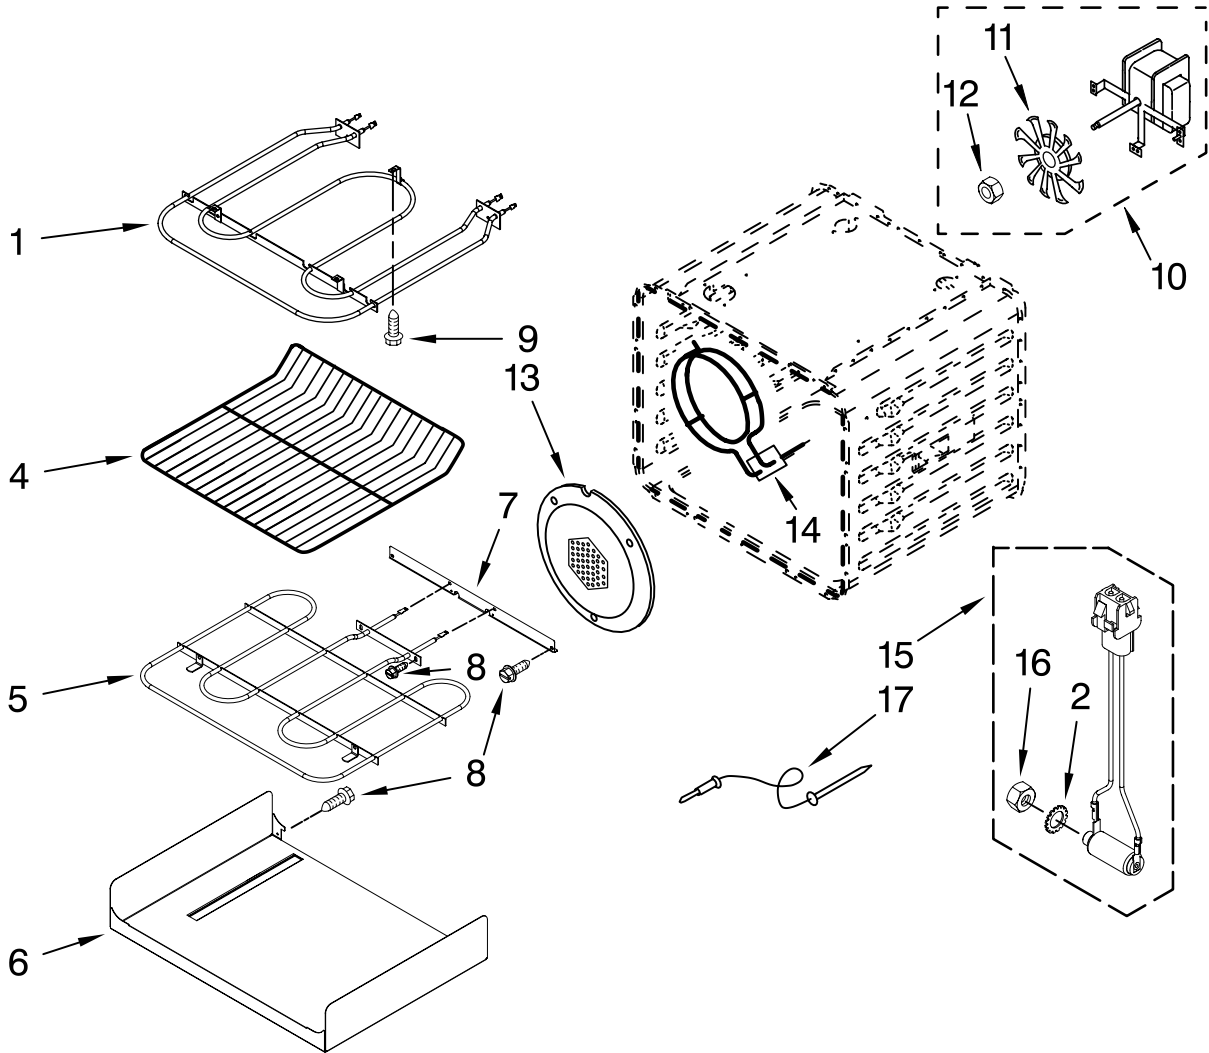

INTERNAL OVEN PARTS

For Models: KEBC247VBL00, KEBC247VWH00, KEBC247VSS00
(Black) (White) (Stainless)

Illus. No.	Part No.	DESCRIPTION
1	9760772	Element, Broil
2	9755547	Lock Washers
4	4448716	Rack, Oven
5	9760768	Element, Bake
6	4455035	Tray, Hidden Bake
7	4450039	Cover, Bake Tray
8	4449809	Screw
9	4449154	Screw
10	W10116228	Motor, Convection Fan
11	W10116351	Blade, Fan
12	W10116349	Nut
13	W10160821	Cover, Fan
14	9760769	Element, Convection
15	9755543	Jack, Meat Probe
16	9755546	Nut, Hex
17	9755542	Probe, Meat

FOR ORDERING INFORMATION REFER TO PARTS PRICE LIST