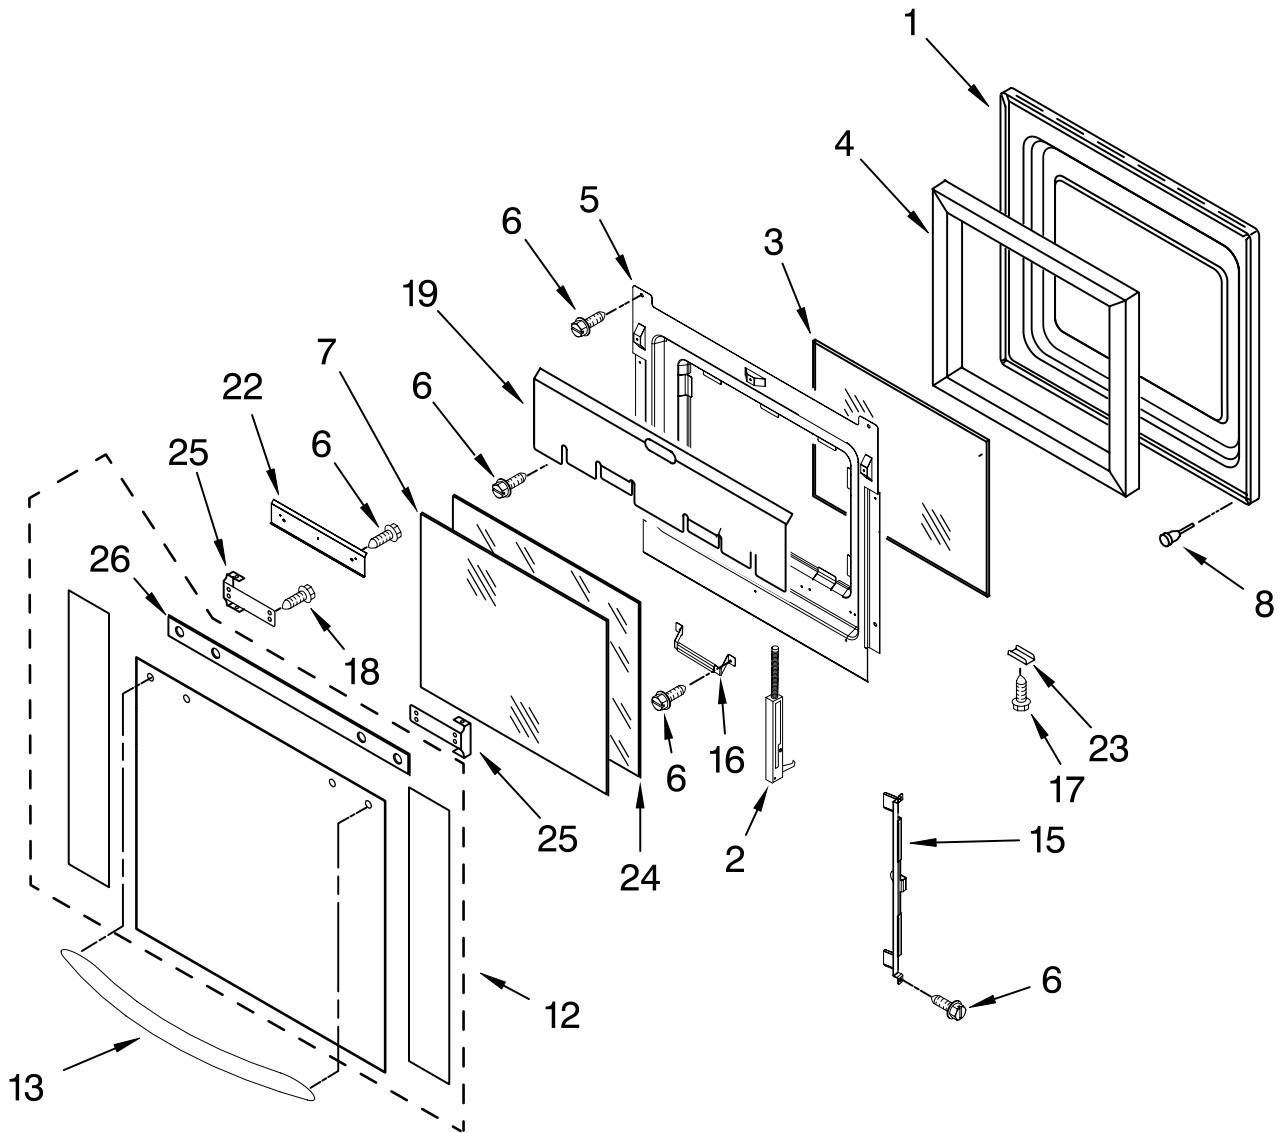

# OVEN DOOR PARTS

For Models: KEBC247VBL00, KEBC247VWH00, KEBC247VSS00

(Black)

(White)

(Stainless)

Illus. No.	Part No.	DESCRIPTION
1	8303698	Door Liner
2	9760569	Hinge, Door Right
	9760570	Left (For Stainless Model Only)
	9760571	Right
	9760572	Left
3	4449247	Glass, Inner
4	4451720	Insulation, Door
5	4457130	Retainer, Glass
6	4449809	Screw