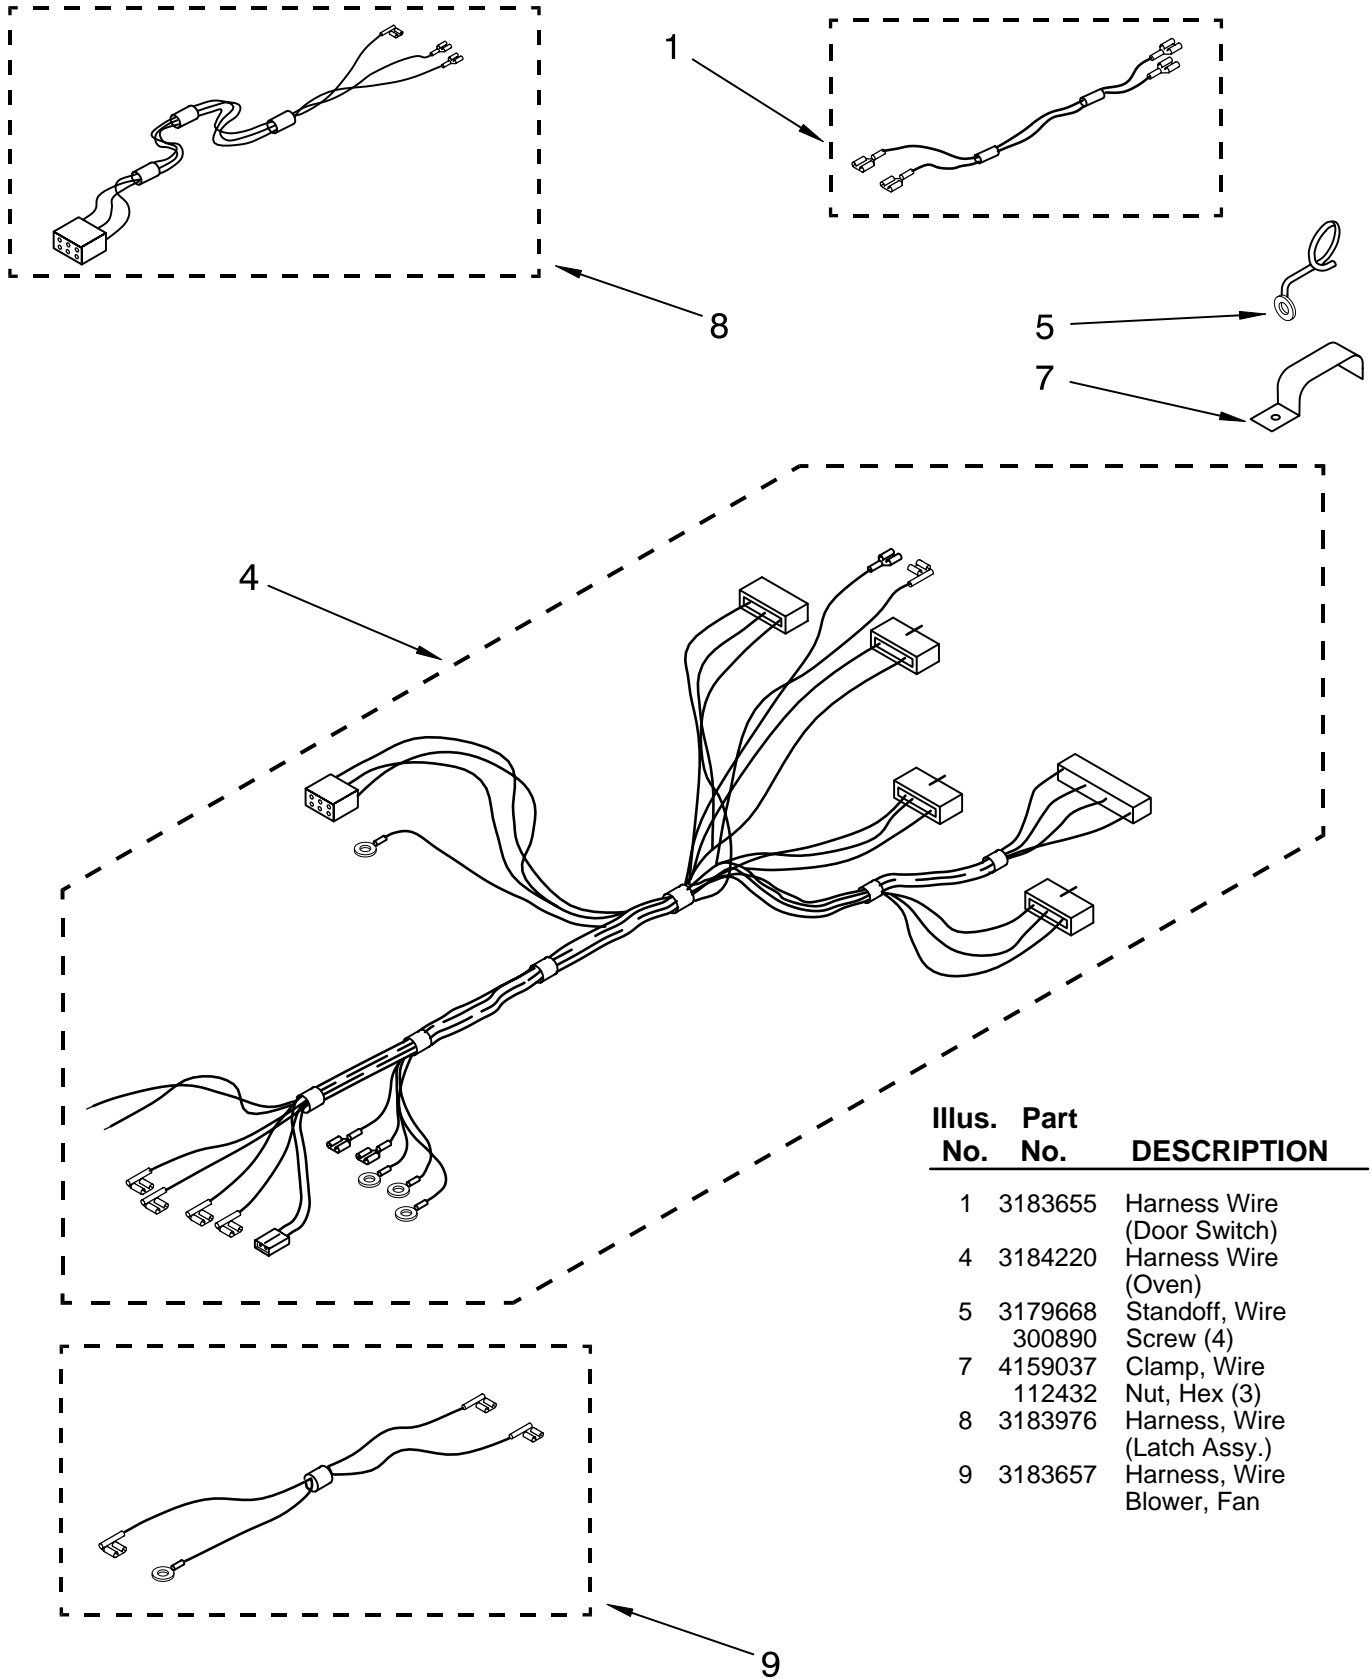

WIRING HARNESS PARTS

For Model: KEB1141YBL1

Illus. No.	Part No.	DESCRIPTION
1	3183655	Harness Wire (Door Switch)
4	3184220	Harness Wire (Oven)
5	3179668	Standoff, Wire
	300890	Screw (4)
7	4159037	Clamp, Wire
	112432	Nut, Hex (3)
8	3183976	Harness, Wire (Latch Assy.)
9	3183657	Harness, Wire Blower, Fan

FOR ORDERING INFORMATION REFER TO PARTS PRICE LIST