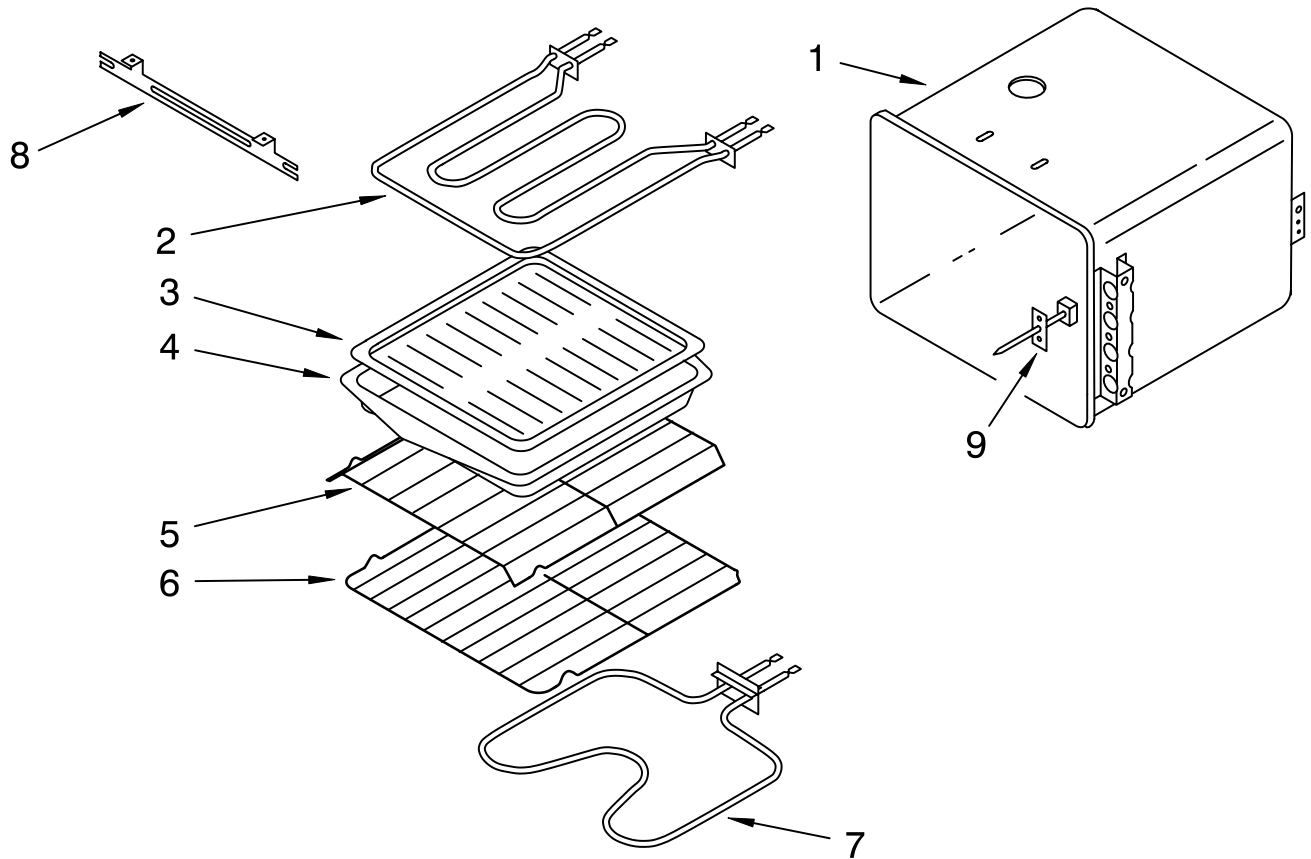

OVEN LINER PARTS

For Model: KEB1141YBL1

Illus. No.	Part No.	DESCRIPTION

NOTE: The screws and nuts required to attach a part are listed immediately following that part.

1	3177470	Liner, Oven
2	661415	Element, Broil
	3185383	Screw (4)
3	3147563	Grill, Broil
4	3147845	Pan, Broiler
5	3185309	Rack, Offset
6	3185310	Rack, Oven
7	661416	Element, Bake
8	3180694	Bracket, Element
	3185383	Screw (4)
9	3148440	Sensor, Heat
	3185383	Screw (2)

FOR ORDERING INFORMATION REFER TO PARTS PRICE LIST