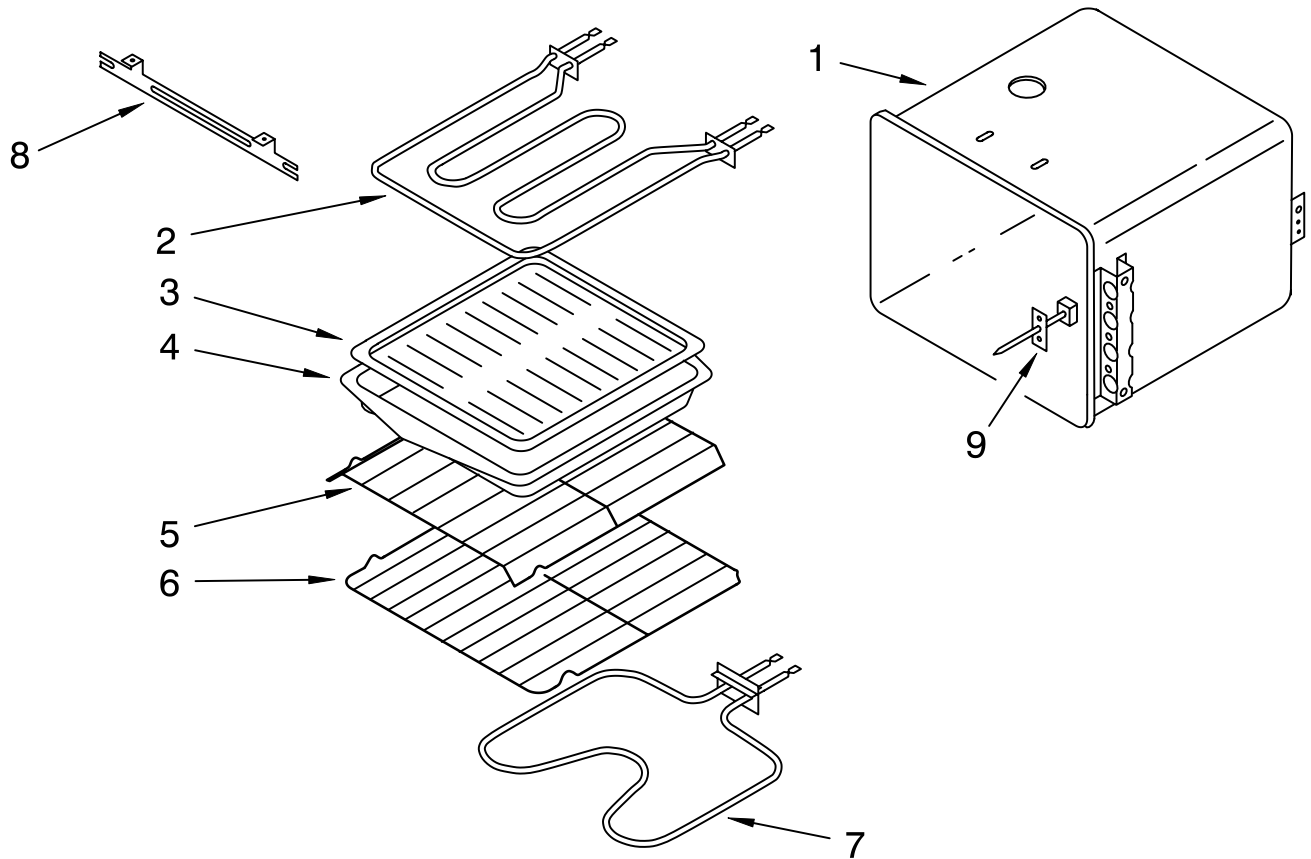

OVEN LINER PARTS

For Model: KEBI141YBL4, KEBI141YWH4
(BLACK) (WHITE)

Illus. Part
No. No. DESCRIPTION

NOTE: The screws and nuts required to attach a part are listed immediately following that part.

1	3185561	Liner, Oven
2	661415	Element, Broil
	3185648	Screw (4)
3	3147563	Grill, Broil
4	3147845	Pan, Broiler
5	3185309	Rack, Offset
6	3185310	Rack, Oven
7	661416	Element, Bake
8	3180694	Bracket, Element
	3185648	Screw (4)
9	3148440	Sensor, Heat
	3185648	Screw (2)

FOR ORDERING INFORMATION REFER TO PARTS PRICE LIST