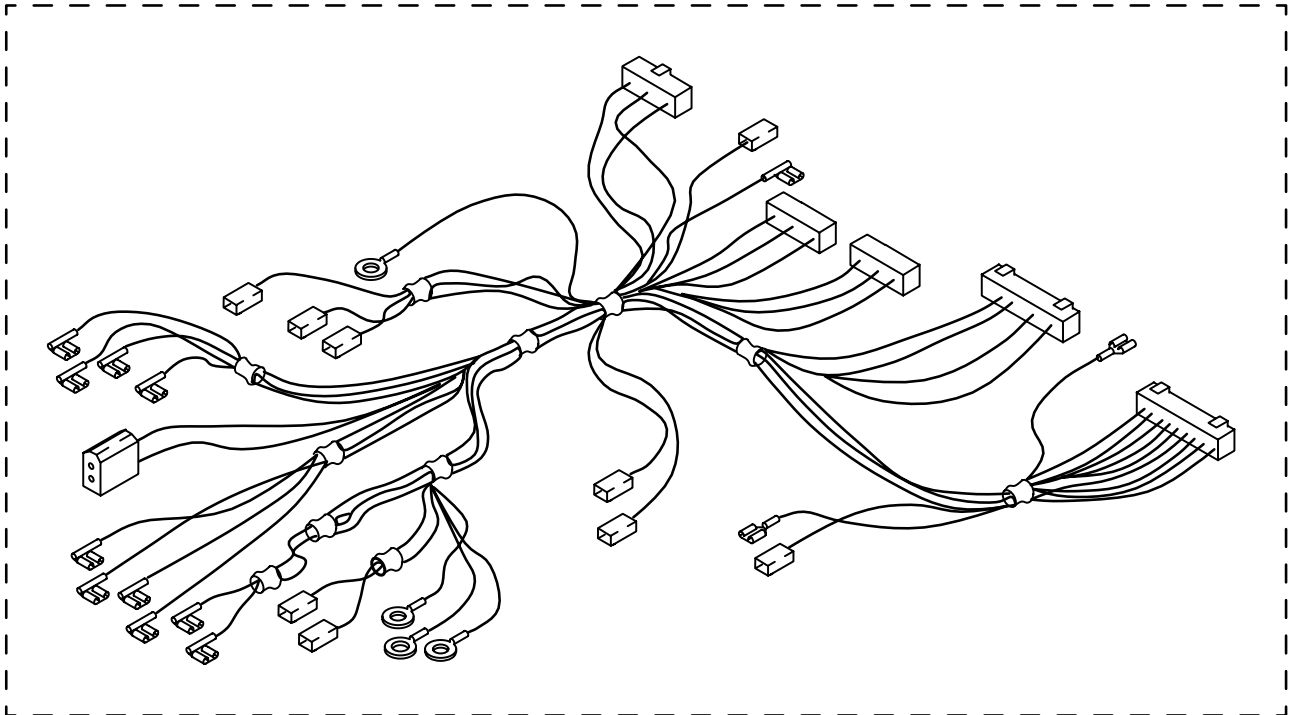

FOR ORDERING INFORMATION REFER TO PARTS PRICE LIST

WIRING HARNESS PARTS

For Model: KEBI141YBL4, KEBI141YWH4
(BLACK) (WHITE)

Illus. No.	Part No.	DESCRIPTION
------------	----------	-------------

- | | | |
|----|---------|-----------------------------|
| 1 | 3187607 | Harness Wire (Door Switch) |
| 4 | 3185966 | Harness Wire (Oven) |
| 5 | 3179668 | Standoff, Wire |
| | 3148443 | Screw |
| 7 | 3184792 | Clamp, Wire |
| | 246132 | Screw |
| 8 | 3185952 | Harness, Wire (Latch Assy.) |
| 10 | 313438 | Clip, Harness |