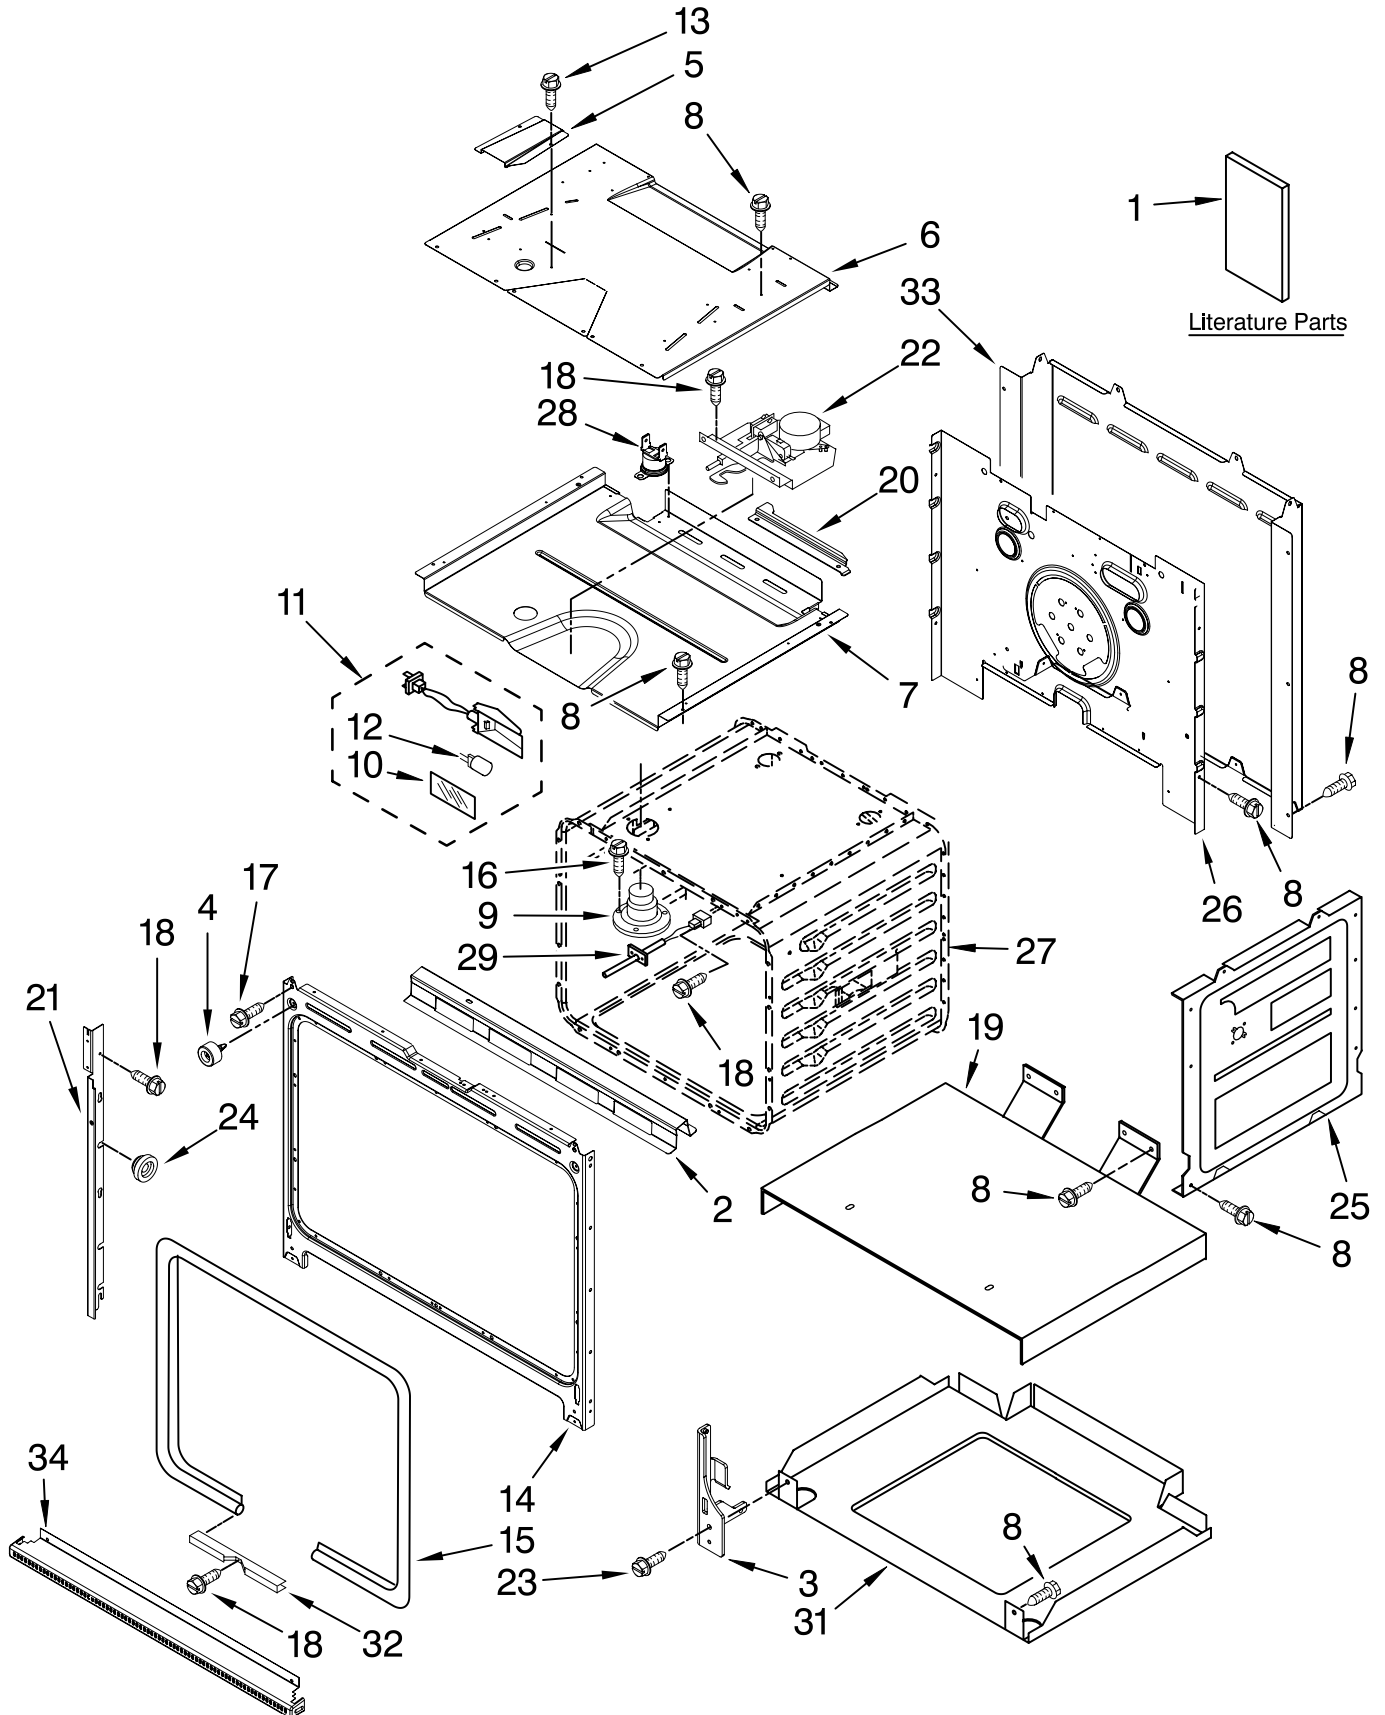

For Models: **KEBK101SBL02**, **KEBK101SWH02**, **KEBK101SSS02**
(Black) (White) (Stainless)

FOR ORDERING INFORMATION REFER TO PARTS PRICE LIST