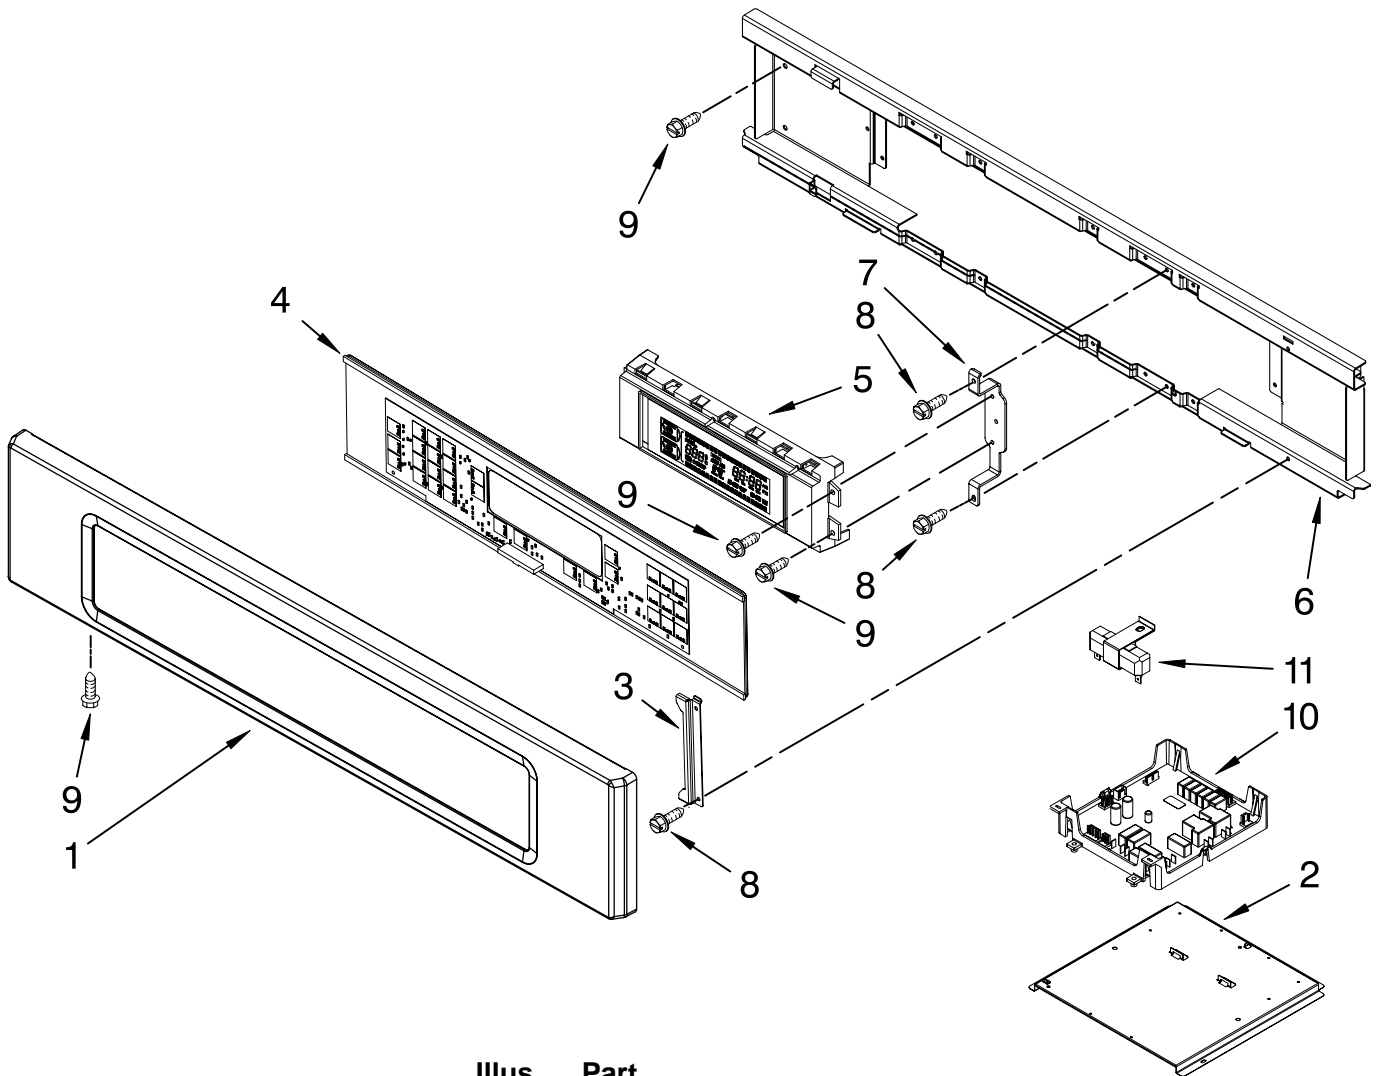

(Black)

(White)

(Stainless)

Illus. No.	Part No.	DESCRIPTION	Illus. No.	Part No.	DESCRIPTION	Illus. No.	Part No.	DESCRIPTION
1		Literature Parts Installation Instructions	8	4449809	Screw	24	4448444	Mounting Grommet, Rail (6)
	8304336	English	9	4452158	Tube, Vent	25	4455641	Side, Chassis
	8304571	French	10	W10169756	Lens, Light	26	8304303	Back, Chassis
	W10162179	Use & Care Guide Tech Sheet	11	W10009940	Oven Light, Assembly	27		Liner, Oven (Not serviceable)
	W10185201	English	12	W10169757	Bulb, Light	28	8304452	Thermal Fuse 105C
	W10185202	French	13	3400832	Screw (2)	29	4455636	Sensor
	8304335	Easy Set Guide Safer Cooking Tips	14	8304627	Frame, Front	31	8303516	Base, Chassis
	9762761	English	15	8304493	Gasket, Door	32	8304478	Retainer, Gasket
	W10065852	French	16	3196176	Screw	33	8303517	Cover, Back
			17	4449040	Screw	34		Trim, Bottom Vent
2	W10153090	Bracket, Base	18	3400893	Screw (6)		8303705BL	Black
3		Hinge Receiver	19	4451478	Support, Insulation		8303705WH	White
	4455606	Right	20	W10169348	Thermostat, Bracket		8303705SS	Stainless
	4455605	Left	21		Mounting Rail, Side Right	FOLLOWING PARTS NOT ILLUSTRATED		
4	W10105790	Bumper, Door (2)		8303675BL	Black	INSULATION		
5	8303829	Exhaust, Vent Slope		8303675WH	White		8303965	Insulation, Wrap
6	W10181196	Divider, Vent Center		8303676BL	Black		8303967	Insulation, Back
				8303676WH	White			
7	8303511	Top Chassis	22	8303692	Latch, Mortorized			
			23	4449743	Screw			

FOR ORDERING INFORMATION REFER TO PARTS PRICE LIST

CONTROL PANEL PARTS

For Models: KEBK101SBL02, KEBK101SWH02, KEBK101SSS02
 (Black) (White) (Stainless)

Illus. No.	Part No.	DESCRIPTION
1	8303716BL 8303716WH W10165445	Panel, Control Black White Stainless
2	8303687	Support Appliance Manager
3	8303797	Bracket, Glass Touch
4	8304331	Control Panel, Glass Touch
5	W10118733	User Interface
6	8303719	Backer, Control
7	8303887	Bracket, Enclosure
8	4449154	Screw
9	3400832	Screw
10	W10119143	Appliance Manager
11	8304441	Resistor, Drop