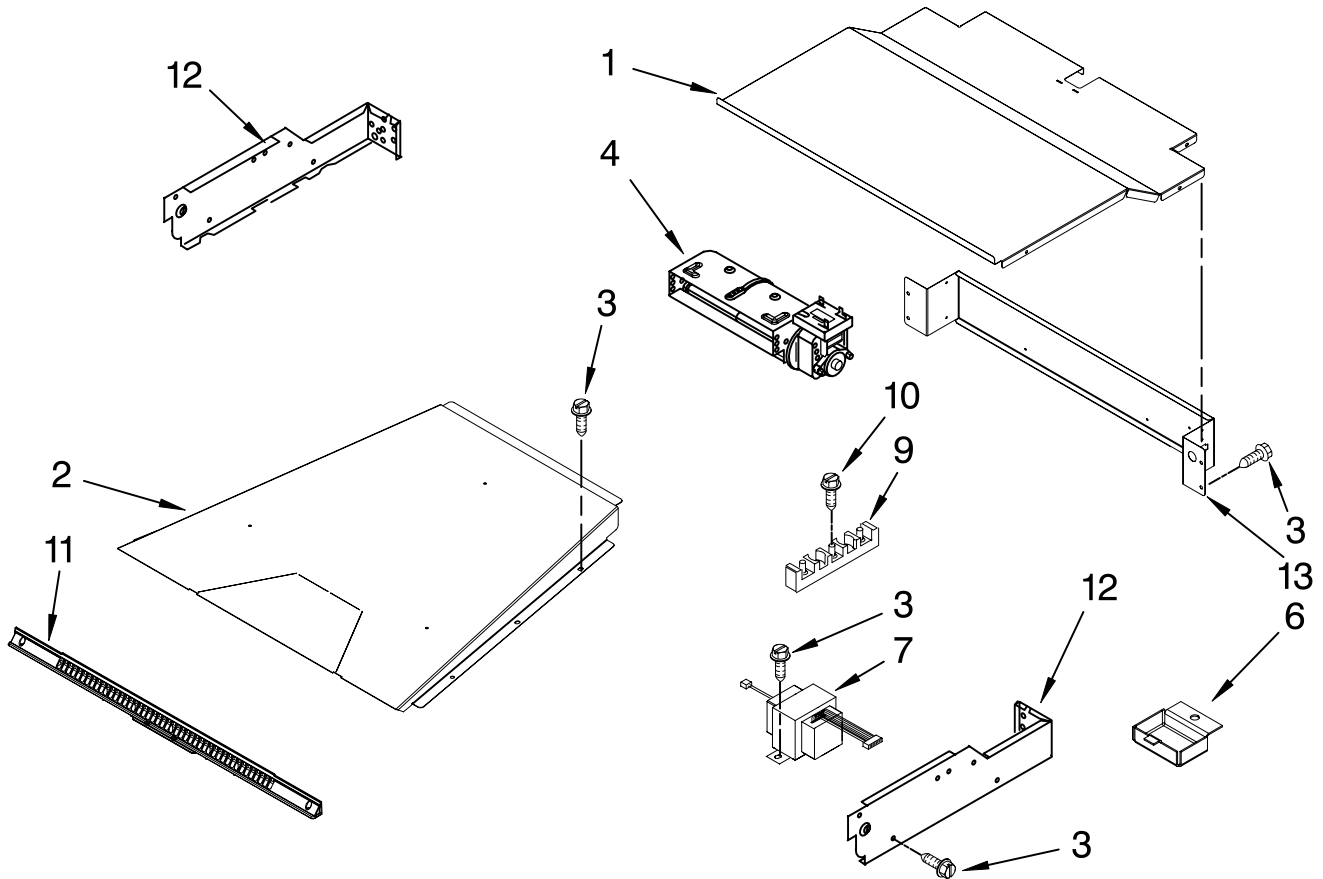

FOR ORDERING INFORMATION REFER TO PARTS PRICE LIST

TOP VENTING PARTS

For Models: KEBK101SBL02, KEBK101SWH02, KEBK101SSS02

(Black)

(White)

(Stainless)

Illus. No.	Part No.	DESCRIPTION
1	8304219	Cover, Top
2	8304643	Duct, Air Outlet
3	4449809	Screw
4	8303972	Blower, 60mm
6	8285593	Connector, Cover
7	W10111628	Transformr, Control
9	4449868	Block, Terminal
10	3400080	Screw
11	8303684	Vent, Control Panel
12		Side, Control Top
	8303518	Right
	8304255	Left
13	8303520	Back, Control