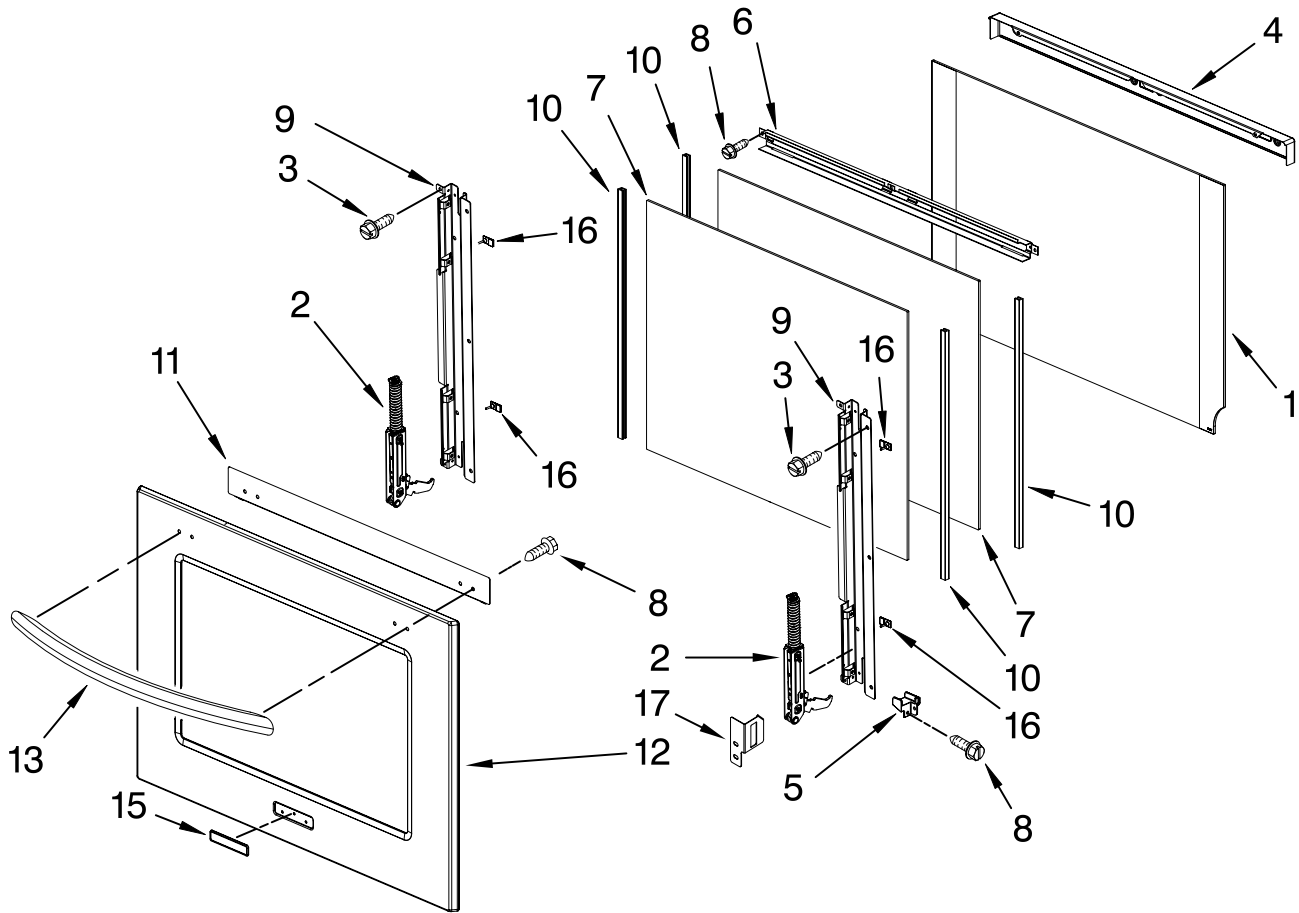

FOR ORDERING INFORMATION REFER TO PARTS PRICE LIST

CONTROL PANEL PARTS

For Models: KEBK101SBL02, KEBK101SWH02, KEBK101SSS02
 (Black) (White) (Stainless)

Illus. No.	Part No.	DESCRIPTION
1	8303716BL 8303716WH W10165445	Panel, Control Black White Stainless
2	8303687	Support Appliance Manager
3	8303797	Bracket, Glass Touch
4	8304331	Control Panel, Glass Touch
5	W10118733	User Interface
6	8303719	Backer, Control
7	8303887	Bracket, Enclosure
8	4449154	Screw
9	3400832	Screw
10	W10119143	Appliance Manager
11	8304441	Resistor, Drop

FOR ORDERING INFORMATION REFER TO PARTS PRICE LIST

OVEN DOOR PARTS

For Models: KEBK101SBL02, KEBK101SWH02, KEBK101SSS02
(Black) (White) (Stainless)

Illus. No.	Part No.	DESCRIPTION	Illus. No.	Part No.	DESCRIPTION	Illus. No.	Part No.	DESCRIPTION
1	8303737BL	Door Liner	9	8303745BL	Frame, Door Side	15		Badge
2	W10174285	Hinge, Door (2)	10	8304523	Seal		8304603BL	Black
3	3196183	Screw	11	8304360BL	Bracket, Handle		8304603WH	White
4	8304581BL	Vent, Door Top	12		Door Glass, Assembly		8304603SS	Stainless
5		Bracket, Door		8303993	Black	16	8304522	Bumper, Glass
	8304377	Right		8303995	White	17		Cover, Door Hinge
	8304378	Left		8303991	Stainless		W10137044	Right
6	8303746	Door, Top Bracket	13		Door Handle		W10137043	Left
7	8303731	Glass, Inner		8303774BL	Black			
8	4449743	Screw		8303774WH	White			
				8303774SS	Stainless			