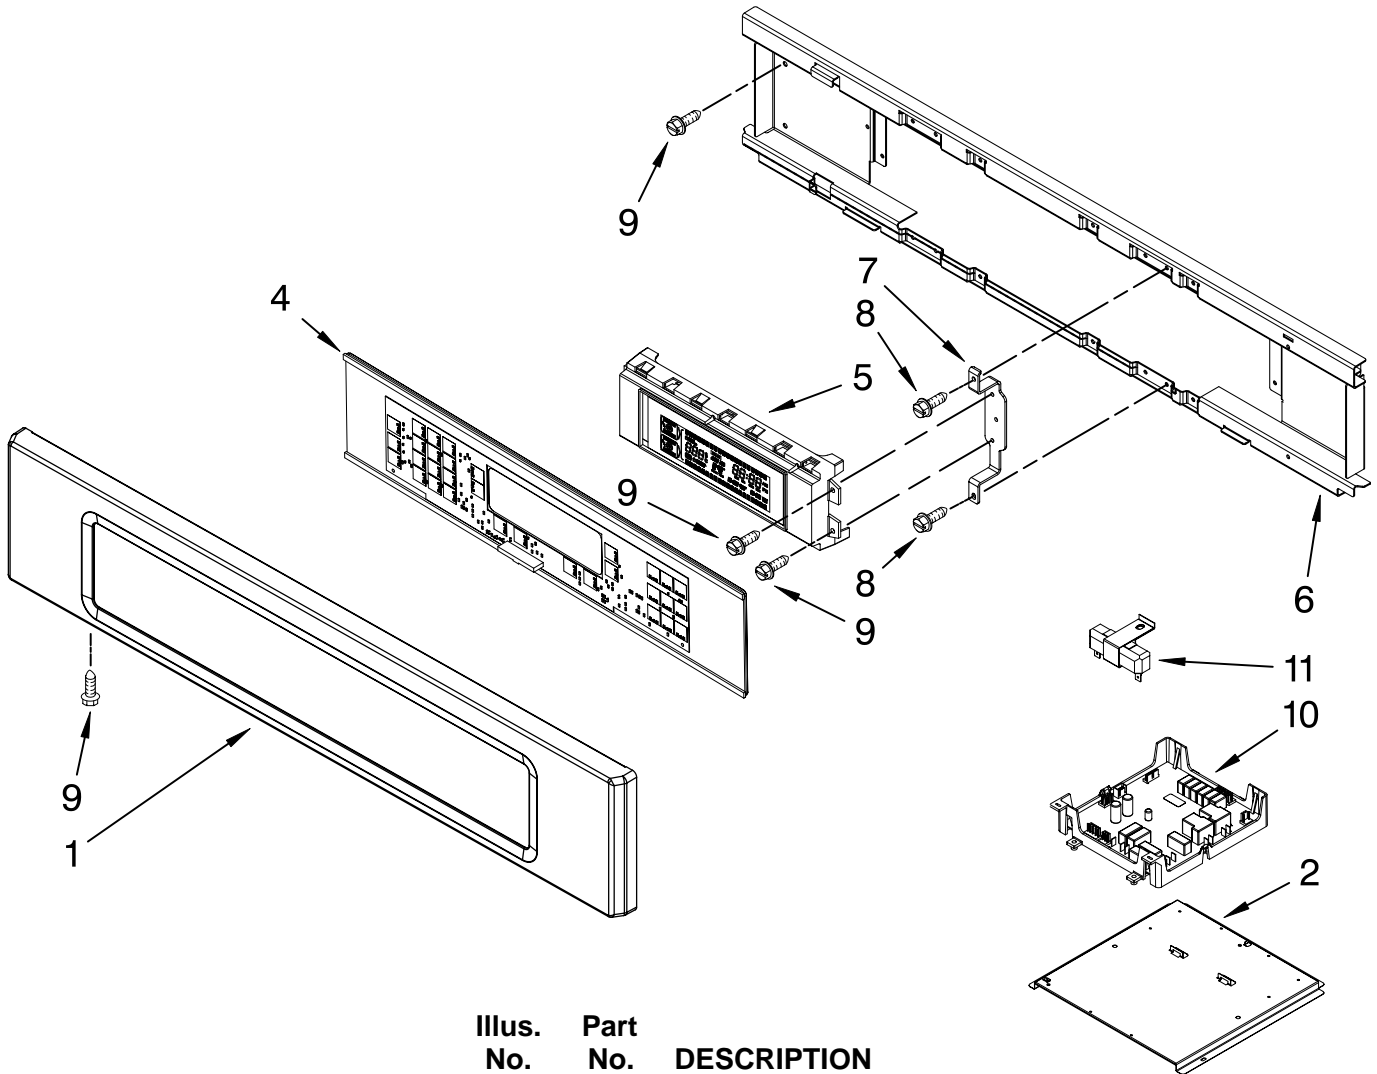

Illus. No.	Part No.	DESCRIPTION	Illus. No.	Part No.	DESCRIPTION	Illus. No.	Part No.	DESCRIPTION
1		Literature Parts Installation Instructions	9	4452158	Tube, Vent	24	4448444	Mounting Grommet, Rail (6)
	8304336	English	10	W10169756	Lens, Light	25	4455641	Side, Chassis
	8304571	French	11	W10009940	Oven Light, Assembly	26	8304303	Back, Chassis
	W10162179	Use & Care Guide Tech Sheet	12	W10169757	Bulb, Light	27		Liner, Oven (Not serviceable)
	W10220952	English	13	3400832	Screw (2)	28	8304452	Thermal Fuse 105C
	W10220953	French	14	W10115861	Frame, Front	29	W10131825	Sensor
	8304335	Easy Set Guide Safer Cooking Tips	15	8304493	Gasket, Door	31	8303516	Base, Chassis
	9762761	English	16	3196176	Screw	32	8304478	Retainer, Gasket
	W10065852	French	17	4449040	Screw	33	8303517	Cover, Back
2	W10153090	Bracket, Base	18	3400893	Screw (6)	34		Trim, Bottom Vent
3		Hinge Receiver	19	4451478	Support, Insulation		8303705BL	Black
	4455606	Right	20	W10169348	Thermostat, Bracket		8303705WH	White
	4455605	Left	21		Mounting Rail, Side Right		W10216230	Stainless
4	W10105790	Bumper, Door (2)		8303675BL	Black	FOLLOWING PARTS NOT ILLUSTRATED		
5	8303829	Exhaust, Vent Slope		8303675WH	White	INSULATION		
6	W10181196	Divider, Vent Center		8303676BL	Black		8303965	Insulation, Wrap
7	W10204470	Top Chassis	22	W10195935	Latch, Mortorized		8303967	Insulation, Back
8	4449809	Screw	23	4449743	Screw			

FOR ORDERING INFORMATION REFER TO PARTS PRICE LIST

CONTROL PANEL PARTS

For Models: KEBK101SBL04, KEBK101SWH04, KEBK101SSS04
(Black) (White) (Stainless)

Illus. No.	Part No.	DESCRIPTION
1	8303716BL 8303716WH W10216219	Panel, Control Black White Stainless
2	8303687	Support Appliance Manager
4	8304331	Control Panel, Glass Touch
5	W10118733	User Interface
6	8303719	Backer, Control
7	8303887	Bracket, Enclosure
8	4449154	Screw
9	3400832	Screw
10	W10119143	Appliance Manager
11	8304441	Resistor, Drop