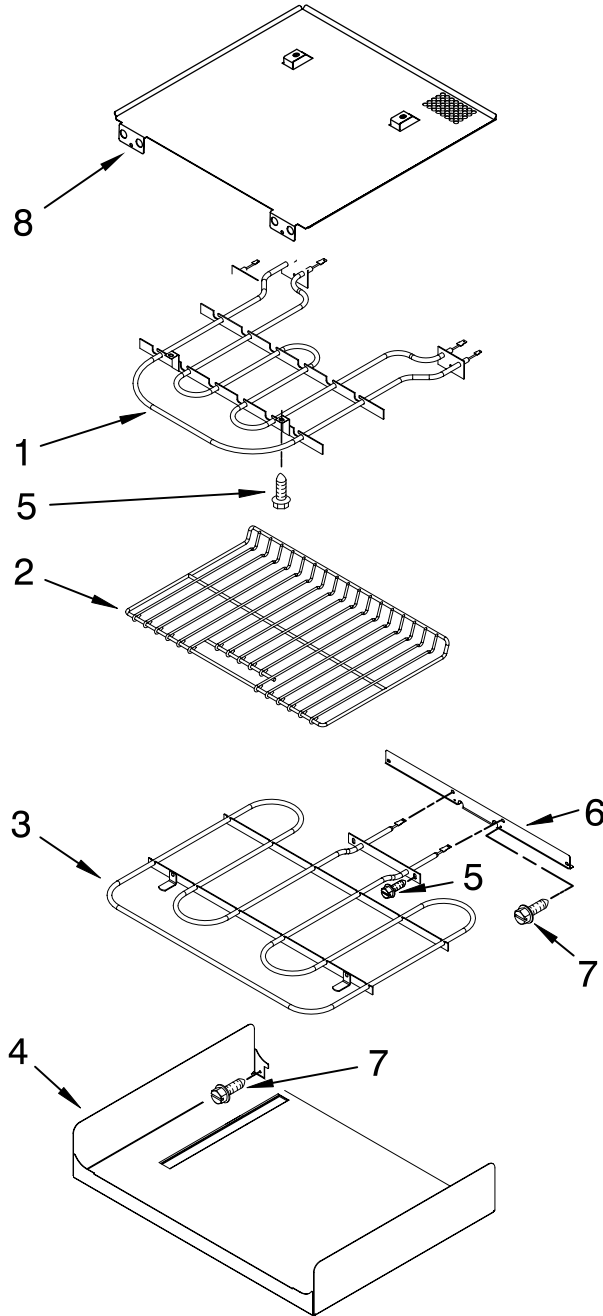

INTERNAL OVEN PARTS

For Models: KEBK101SBL04, KEBK101SWH04, KEBK101SSS04
(Black) (White) (Stainless)

Illus. No.	Part No.	DESCRIPTION

1	9760774	Element, Broil
2	W10179152	Rack, Oven
3	9760768	Element, Bake
4	4455037	Tray, Bake
5	4449154	Screw
6	4450039	Cover, Bake Tray
7	4449809	Screw
8	8304602	Element, Broil Shield

FOR ORDERING INFORMATION REFER TO PARTS PRICE LIST