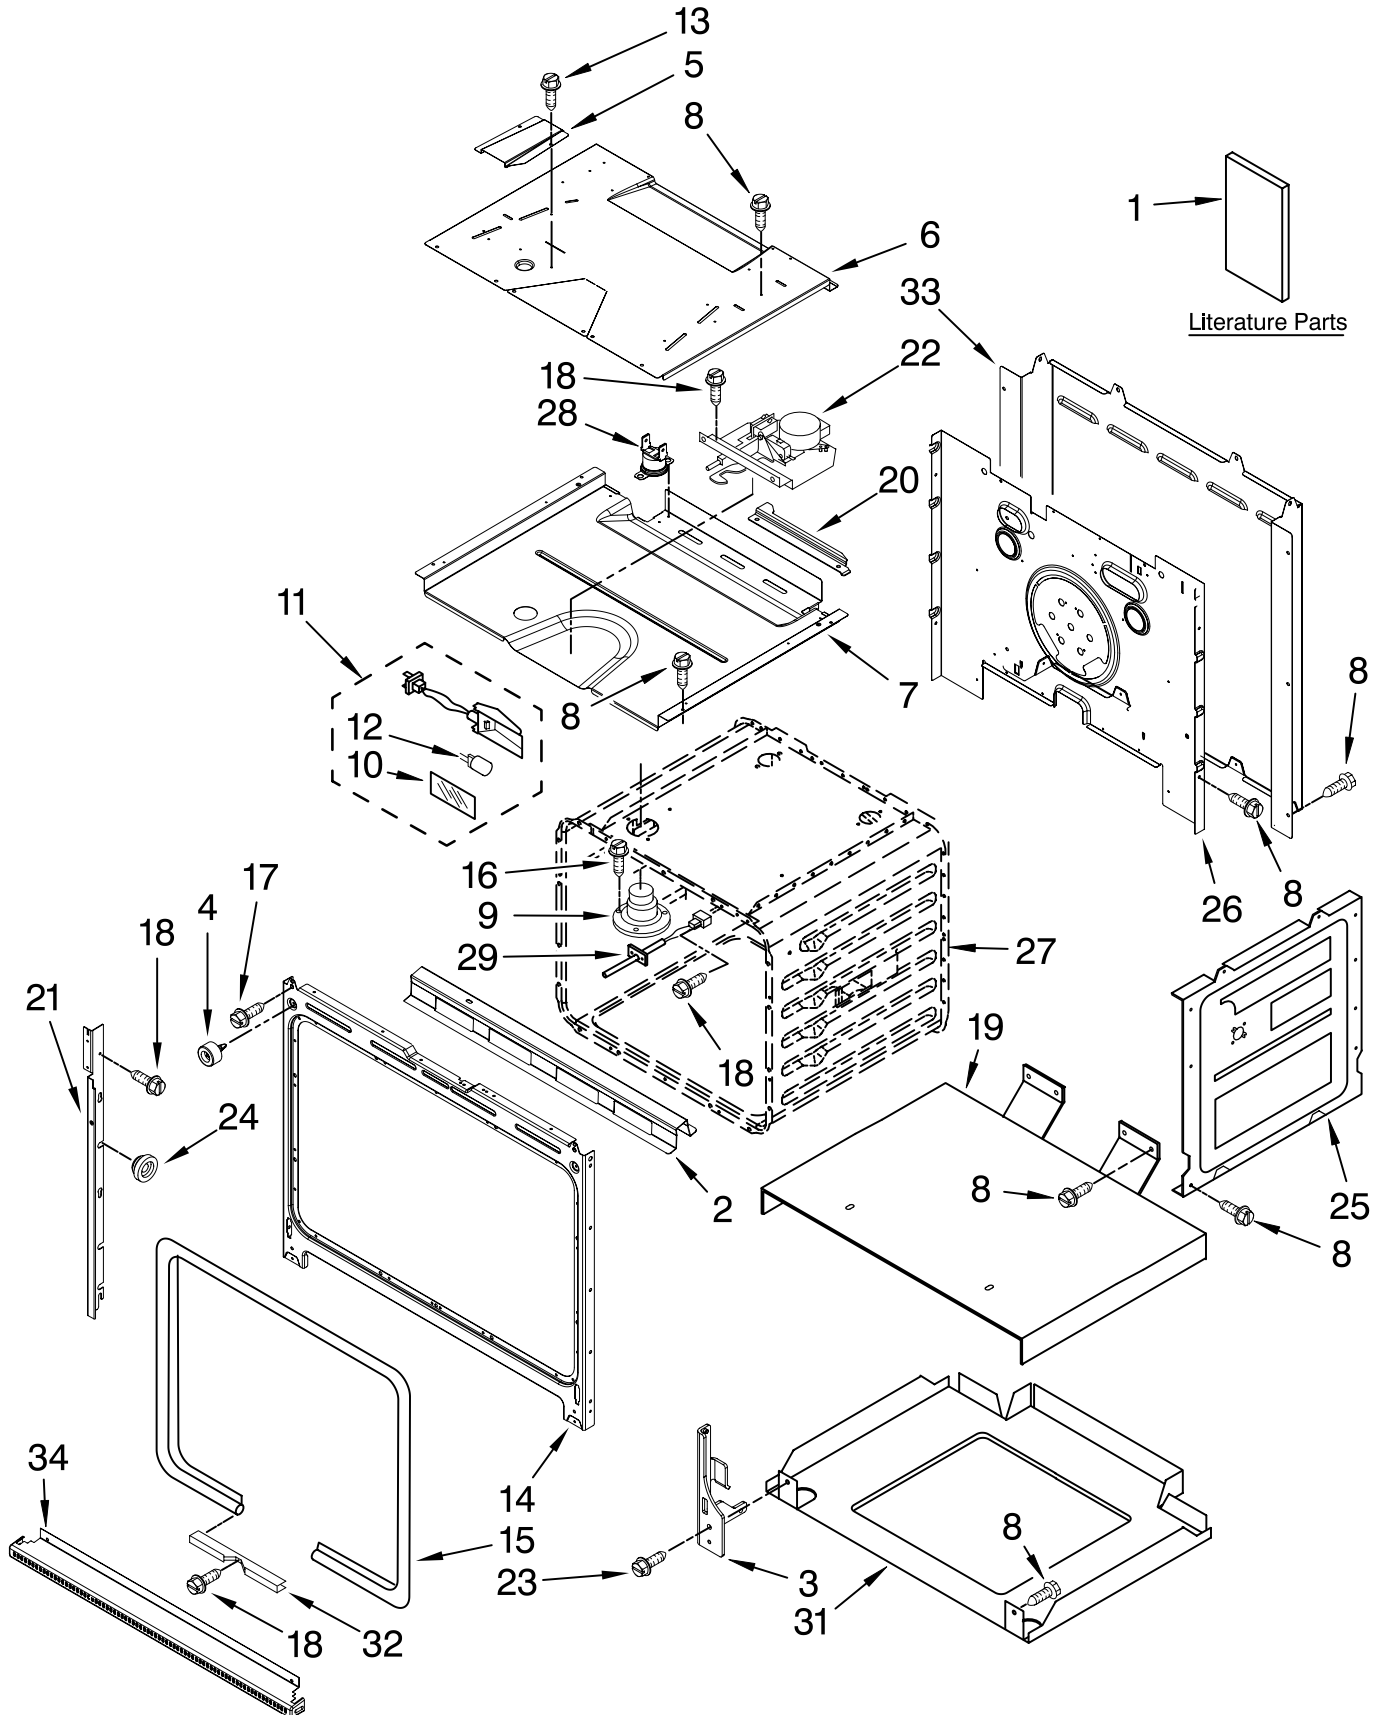

For Models: KEBK101SBL04, KEBK101SWH04, KEBK101SSS04
(Black) (White) (Stainless)

FOR ORDERING INFORMATION REFER TO PARTS PRICE LIST