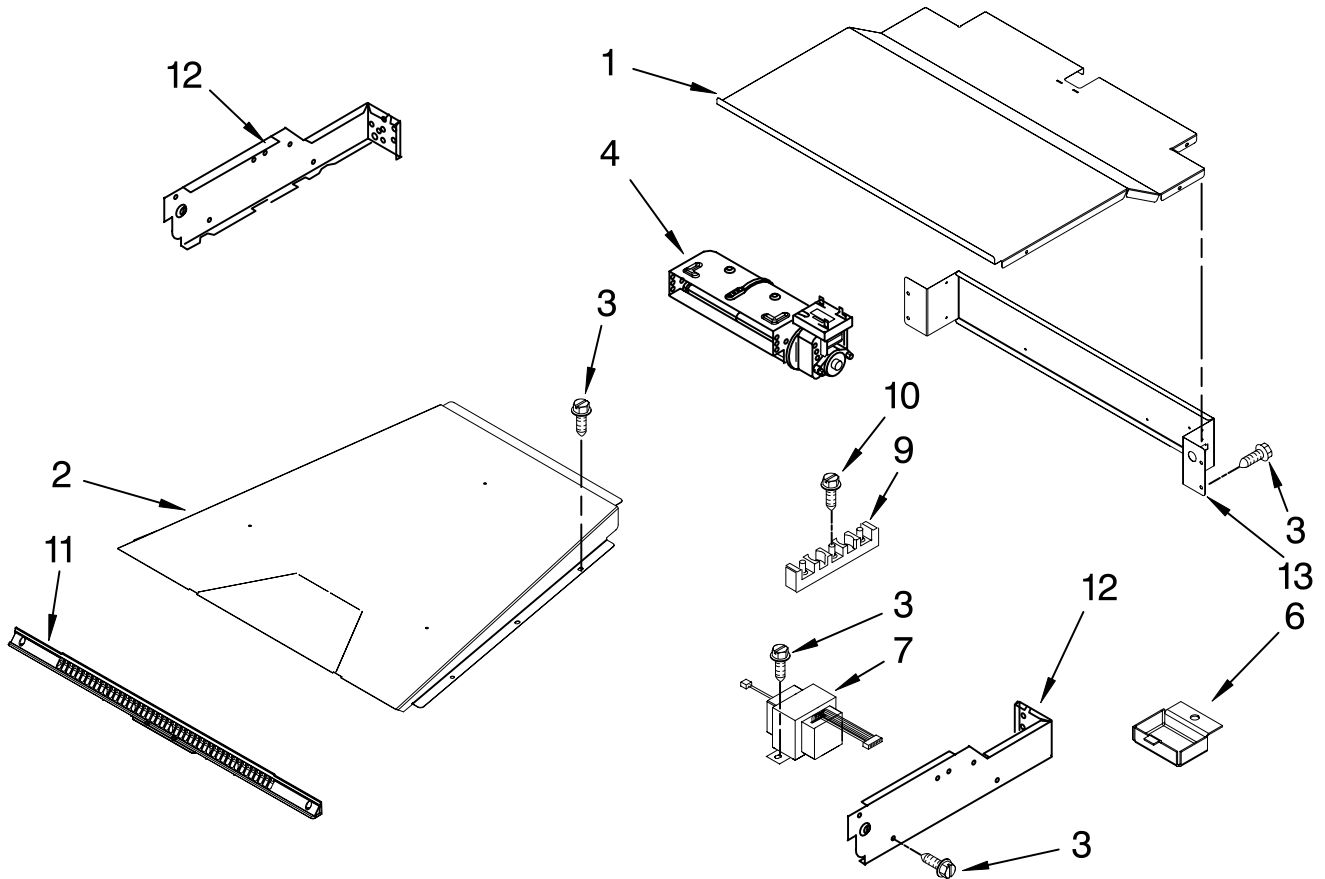

TOP VENTING PARTS

For Models: KEBK101SBL04, KEBK101SWH04, KEBK101SSS04
(Black) (White) (Stainless)

Illus. No.	Part No.	DESCRIPTION
1	8304219	Cover, Top
2	8304643	Duct, Air Outlet
3	4449809	Screw
4	8303972	Blower, 60mm
6	8285593	Connector, Cover
7	W10111628	Transformr,Control
9	4449868	Block, Terminal
10	3400080	Screw
11	8303684	Vent, Control Panel
12	8303518	Right Side, Control Top
	8304255	Left
13	8303520	Back, Control

FOR ORDERING INFORMATION REFER TO PARTS PRICE LIST