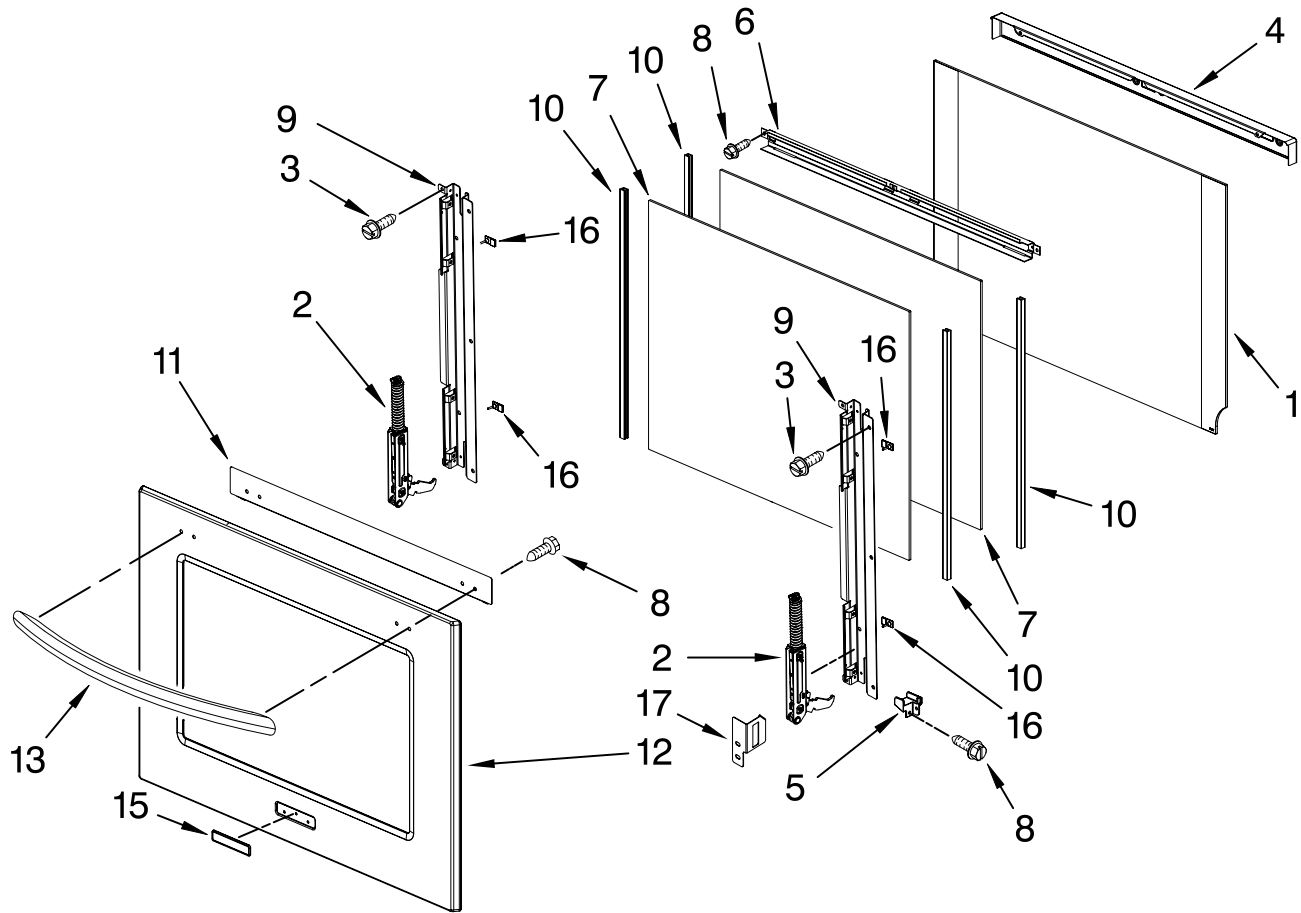

FOR ORDERING INFORMATION REFER TO PARTS PRICE LIST

CONTROL PANEL PARTS

For Models: KEBK101SBL04, KEBK101SWH04, KEBK101SSS04
(Black) (White) (Stainless)

Illus. No.	Part No.	DESCRIPTION
1	8303716BL 8303716WH W10216219	Panel, Control Black White Stainless
2	8303687	Support Appliance Manager
4	8304331	Control Panel, Glass Touch
5	W10118733	User Interface
6	8303719	Backer, Control
7	8303887	Bracket, Enclosure
8	4449154	Screw
9	3400832	Screw
10	W10119143	Appliance Manager
11	8304441	Resistor, Drop

FOR ORDERING INFORMATION REFER TO PARTS PRICE LIST

OVEN DOOR PARTS

For Models: KEBK101SBL04, KEBK101SWH04, KEBK101SSS04
(Black) (White) (Stainless)

Illus. No.	Part No.	DESCRIPTION
1	8303737BL	Door Liner
2	W10174285	Hinge, Door (2)
3	3196183	Screw
4	8304581BL	Vent, Door Top
5		Bracket, Door
	8304377	Right
	8304378	Left
6	8303746	Door, Top Bracket
7	8303731	Glass, Inner
8	4449743	Screw
9	8303745BL	Frame, Door Side