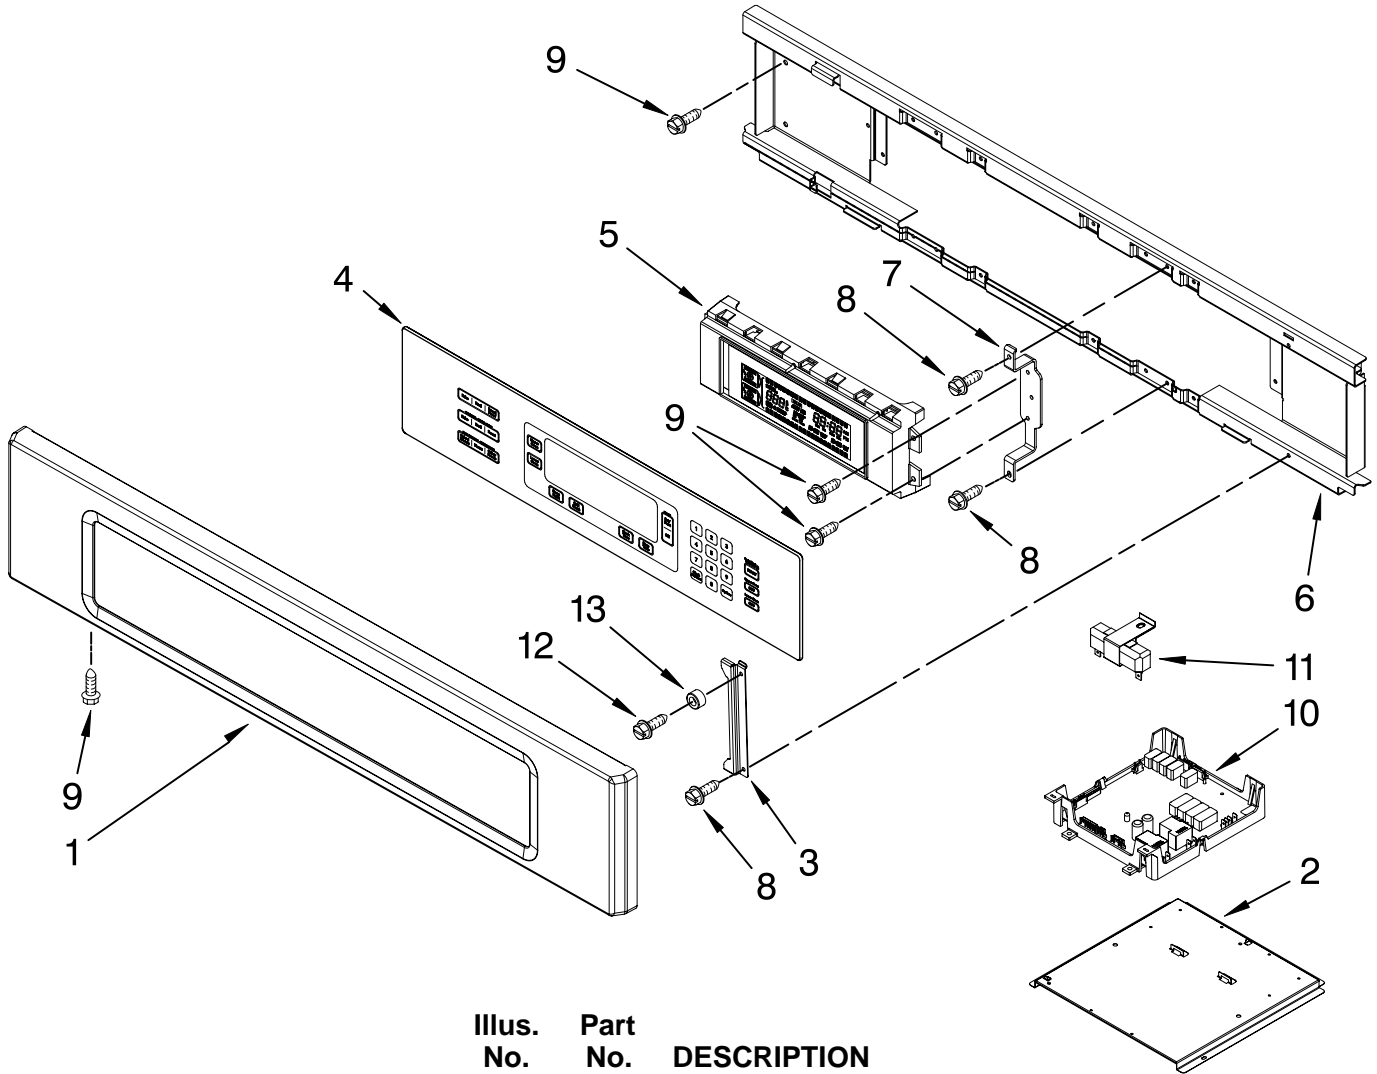

| Illus. No. | Part No. | DESCRIPTION |
|------------|----------|-------------|
|------------|----------|-------------|

| | | |
|----|-----------|----------------------------|
| 1 | | Panel, Control |
| | 8303717BL | Black |
| | 8303717WH | White |
| | 8303717SS | Stainless |
| 2 | 8303687 | Support, Appliance Manager |
| 3 | 8303797 | Bracket, Control Panel |
| 4 | 8304331 | Keyboard, Glass Touch |
| 5 | W10118733 | User Interface |
| 6 | 8303720 | Backer, Control |
| 7 | 8303887 | Bracket, Enclosure (2) |
| 8 | 4449154 | Screw |
| 9 | 3400832 | Screw |
| 10 | W10119143 | Appliance Manager |
| 11 | 8304441 | Resistor, Drop |
| 12 | 4449809 | Screw |
| 13 | 9760749 | Bumper |