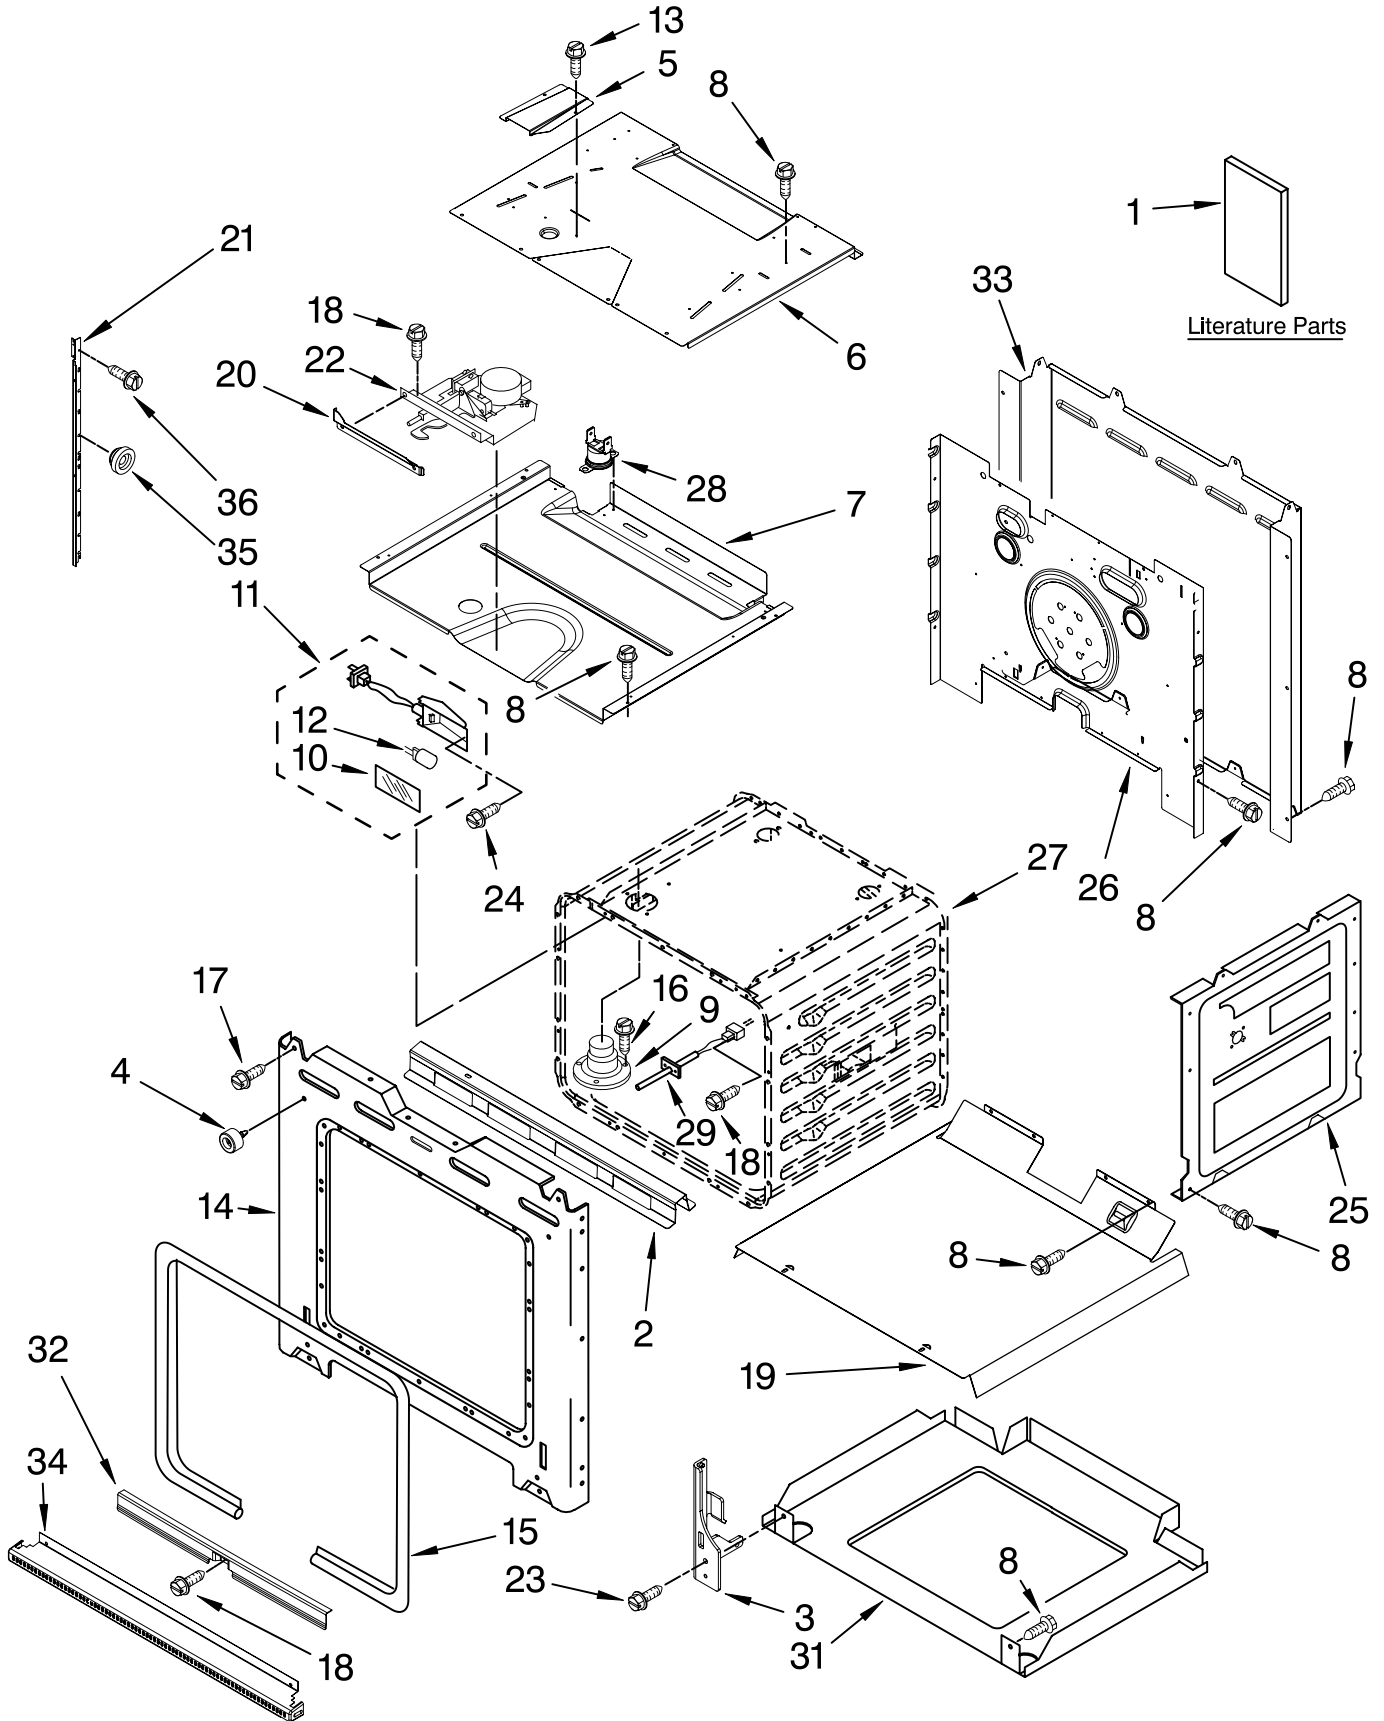

For Models:KEBK171SBL02,KEBK171SWH02,KEBK171SSS02
(Black) (White) (Stainless)

FOR ORDERING INFORMATION REFER TO PARTS PRICE LIST