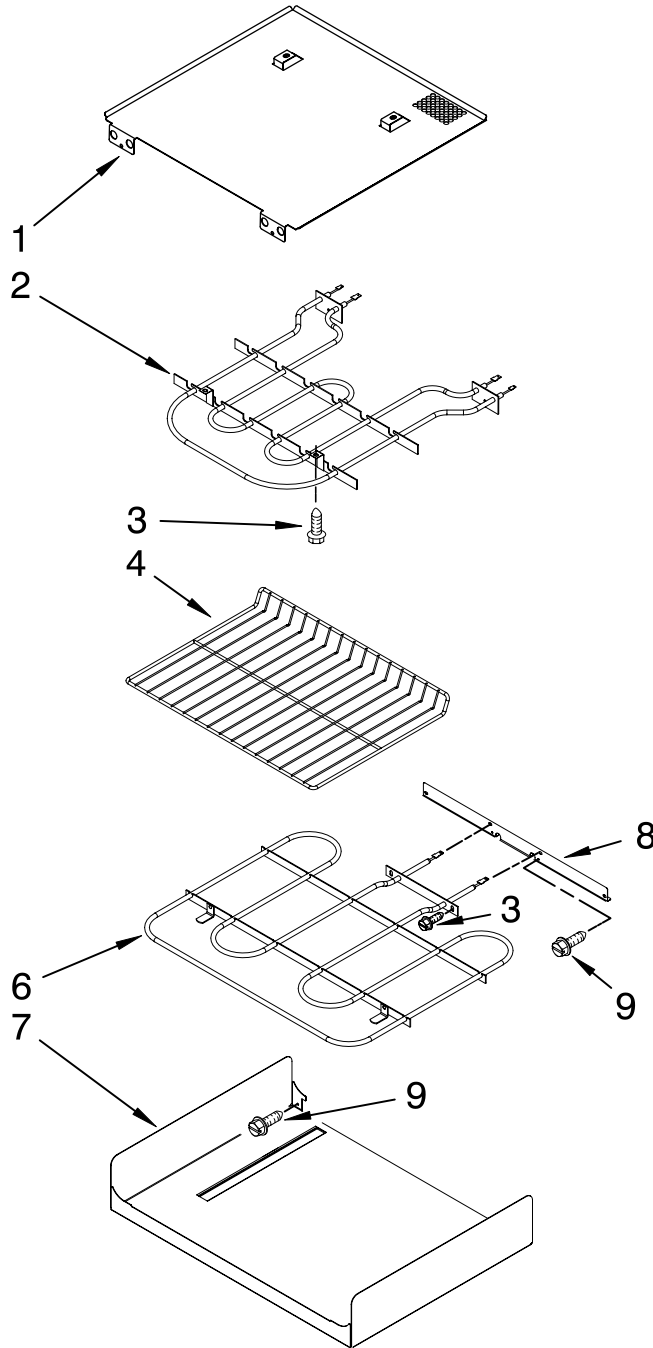

INTERNAL OVEN PARTS

For Models:KEBK171SBL02,KEBK171SWH02,KEBK171SSS02
(Black) (White) (Stainless)

Illus. No.	Part No.	DESCRIPTION

1	8304602	Element, Broil Shield
2	9760774	Element, Broil
3	4449154	Screw
4	4448715	Rack, Oven
6	9760768	Element, Bake
7	4455036	Tray, Bake
8	4450039	Cover, Bake Tray
9	4449809	Screw

FOR ORDERING INFORMATION REFER TO PARTS PRICE LIST