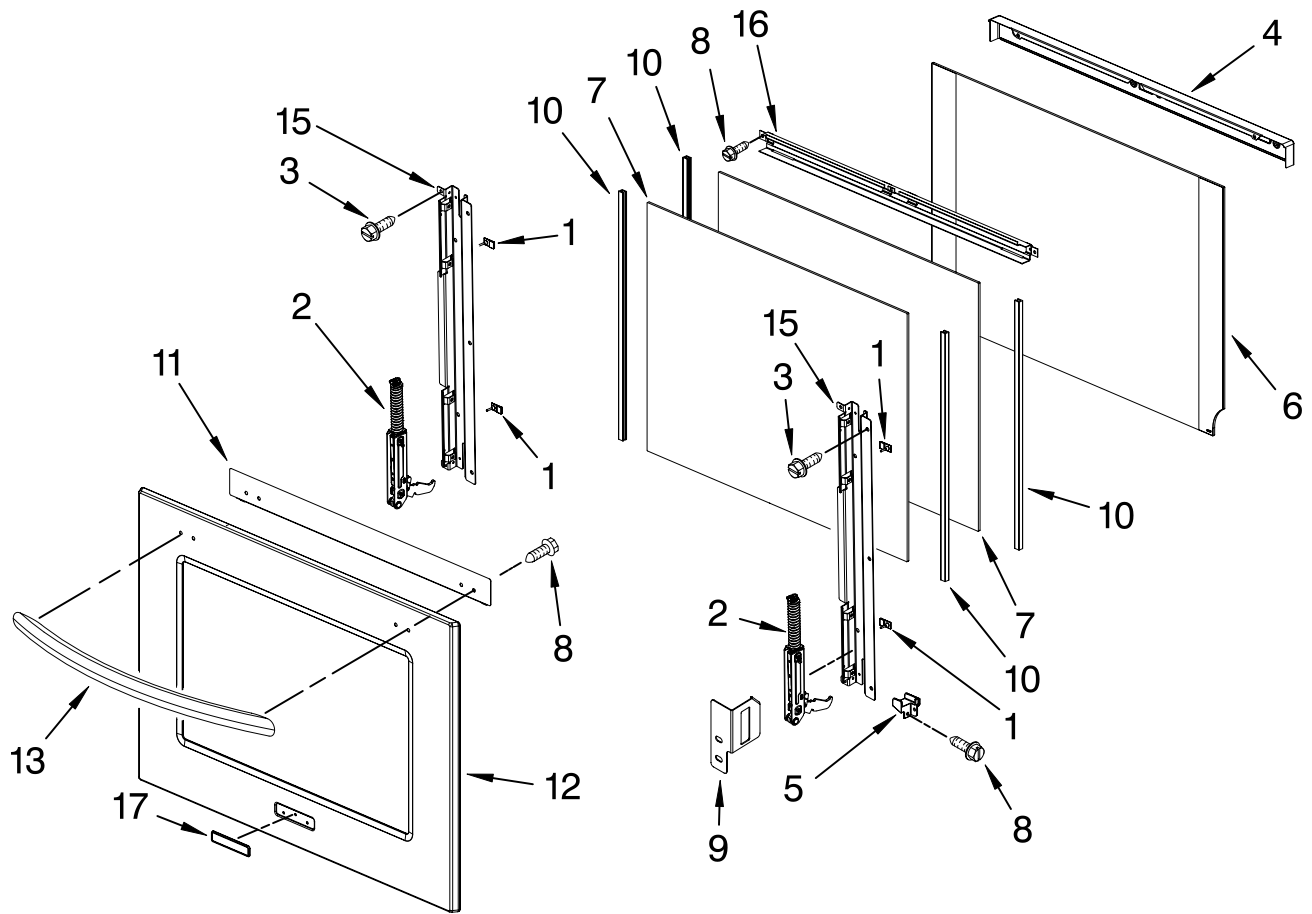

OVEN DOOR PARTS

For Models:KEBK171SBL02,KEBK171SWH02,KEBK171SSS02
(Black) (White) (Stainless)

Illus. No.	Part No.	DESCRIPTION	Illus. No.	Part No.	DESCRIPTION	Illus. No.	Part No.	DESCRIPTION
1	8304522	Bumper, Door	9		Cover, Door Hinge	13		Door Handle
2	W10174288	Hinge, Door (2)		W10137044	Right		8303775BL	Black
3	3196183	Screw		W10137043	Left		8303775WH	White
4	8304580BL	Vent, Door Top	10	8304523	Seal		8303775SS	Stainless
5		Bracket, Door	11	8304361BL	Bracket, Handle	15	8303745BL	Frame,Door Side(2)
	8304377	Right	12		Door Glass, Assembly	16	8303754	Door, Top Bracket
	8304378	Left			Includes #17	17		Badge
6	8303738BL	Door Liner		8304001	Black		8304603BL	Black
7	8303732	Glass, Inner		8304003	White		8304603WH	White
8	W10143950	Screw		8303999	Stainless		8304603SS	Stainless

FOR ORDERING INFORMATION REFER TO PARTS PRICE LIST