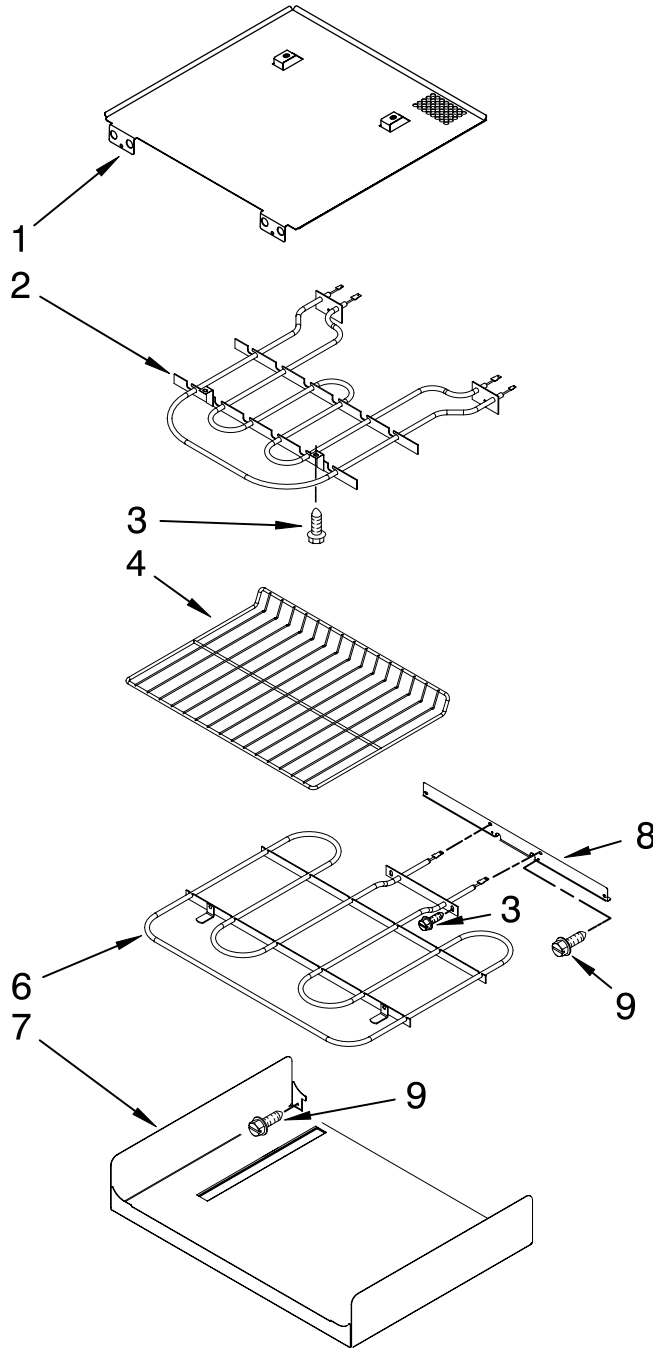

INTERNAL OVEN PARTS

For Models: KEBK171SBL04, KEBK171SWH04, KEBK171SSS04
(Black) (White) (Stainless)

Illus. No.	Part No.	DESCRIPTION

1	8304602	Element, Broil Shield
2	9760774	Element, Broil
3	4449154	Screw
4	4448715	Rack, Oven
6	9760768	Element, Bake
7	4455036	Tray, Bake
8	4450039	Cover, Bake Tray
9	4449809	Screw

FOR ORDERING INFORMATION REFER TO PARTS PRICE LIST