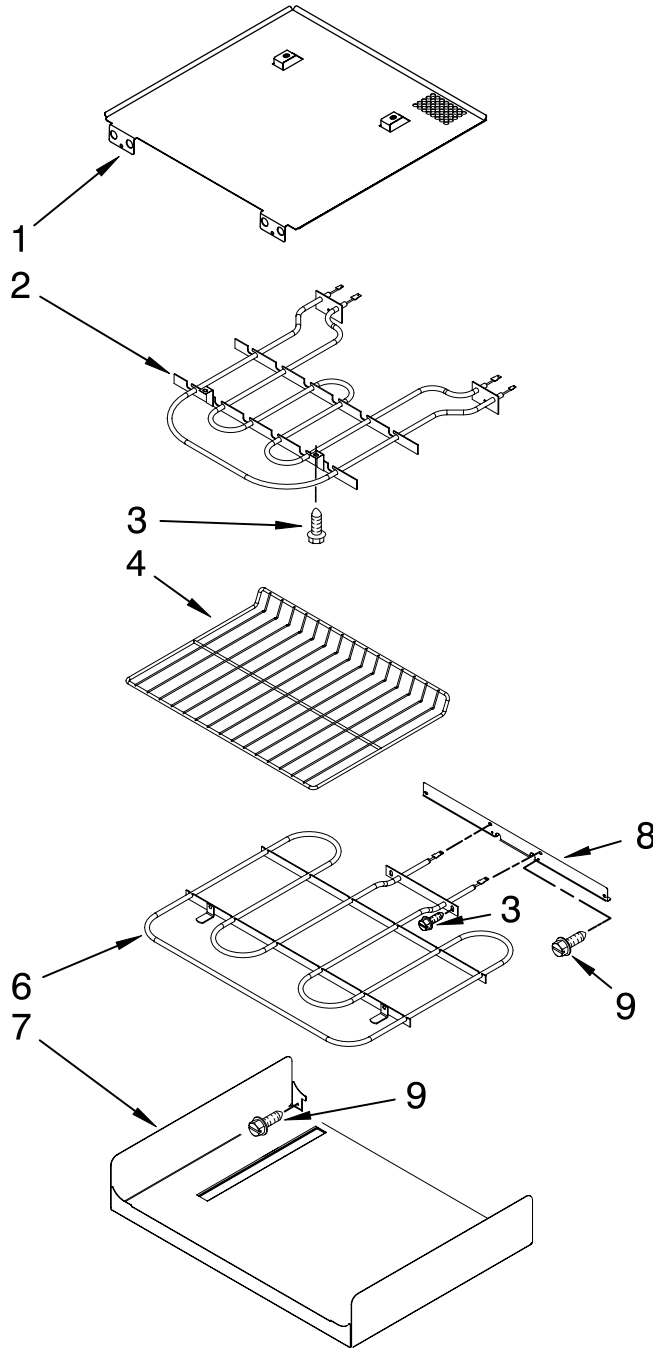

FOR ORDERING INFORMATION REFER TO PARTS PRICE LIST

CONTROL PANEL PARTS

For Models:KEBK171SSS03
(Stainless)

Illus. No.	Part No.	DESCRIPTION
------------	----------	-------------

- | | | |
|----|-----------|----------------------------|
| 1 | W10216220 | Panel, Control |
| 2 | 8303687 | Support, Appliance Manager |
| 4 | 8304331 | Keyboard, Glass Touch |
| 5 | W10118733 | User Interface |
| 6 | 8303720 | Backer, Control |
| 7 | 8303887 | Bracket, Enclosure (2) |
| 8 | 4449154 | Screw |
| 9 | 3400832 | Screw |
| 10 | W10119143 | Appliance Manager |
| 11 | 8304441 | Resistor, Drop |

FOR ORDERING INFORMATION REFER TO PARTS PRICE LIST

OVEN DOOR PARTS

For Models:KEBK171SSS03
(Stainless)

Illus. No.	Part No.	DESCRIPTION
1	8304522	Bumper, Door
2	W10174288	Hinge, Door (2)
3	3196183	Screw
4	8304580BL	Vent, Door Top
5		Bracket, Door
	8304377	Right
	8304378	Left
6	8303738BL	Door Liner

Illus. No.	Part No.	DESCRIPTION
7	8303732	Glass, Inner
8	W10143950	Screw
9		Cover, Door Hinge
	W10137044	Right
	W10137043	Left
10	8304523	Seal
11	8304361BL	Bracket, Handle

Illus. No.	Part No.	DESCRIPTION
12	W10237352	Door Glass, Assembly Includes #17
13	8303775SS	Door Handle
15	8303745BL	Frame,Door Side(2)
16	8303754	Door, Top Bracket
17	8304603SS	Badge

FOR ORDERING INFORMATION REFER TO PARTS PRICE LIST

INTERNAL OVEN PARTS

For Models:KEBK171SSS03
(Stainless)

Illus. No.	Part No.	DESCRIPTION
------------	----------	-------------

- | | | |
|---|---------|-----------------------|
| 1 | 8304602 | Element, Broil Shield |
| 2 | 9760774 | Element, Broil |
| 3 | 4449154 | Screw |
| 4 | 4448715 | Rack, Oven |
| 6 | 9760768 | Element, Bake |
| 7 | 4455036 | Tray, Bake |
| 8 | 4450039 | Cover, Bake Tray |
| 9 | 4449809 | Screw |