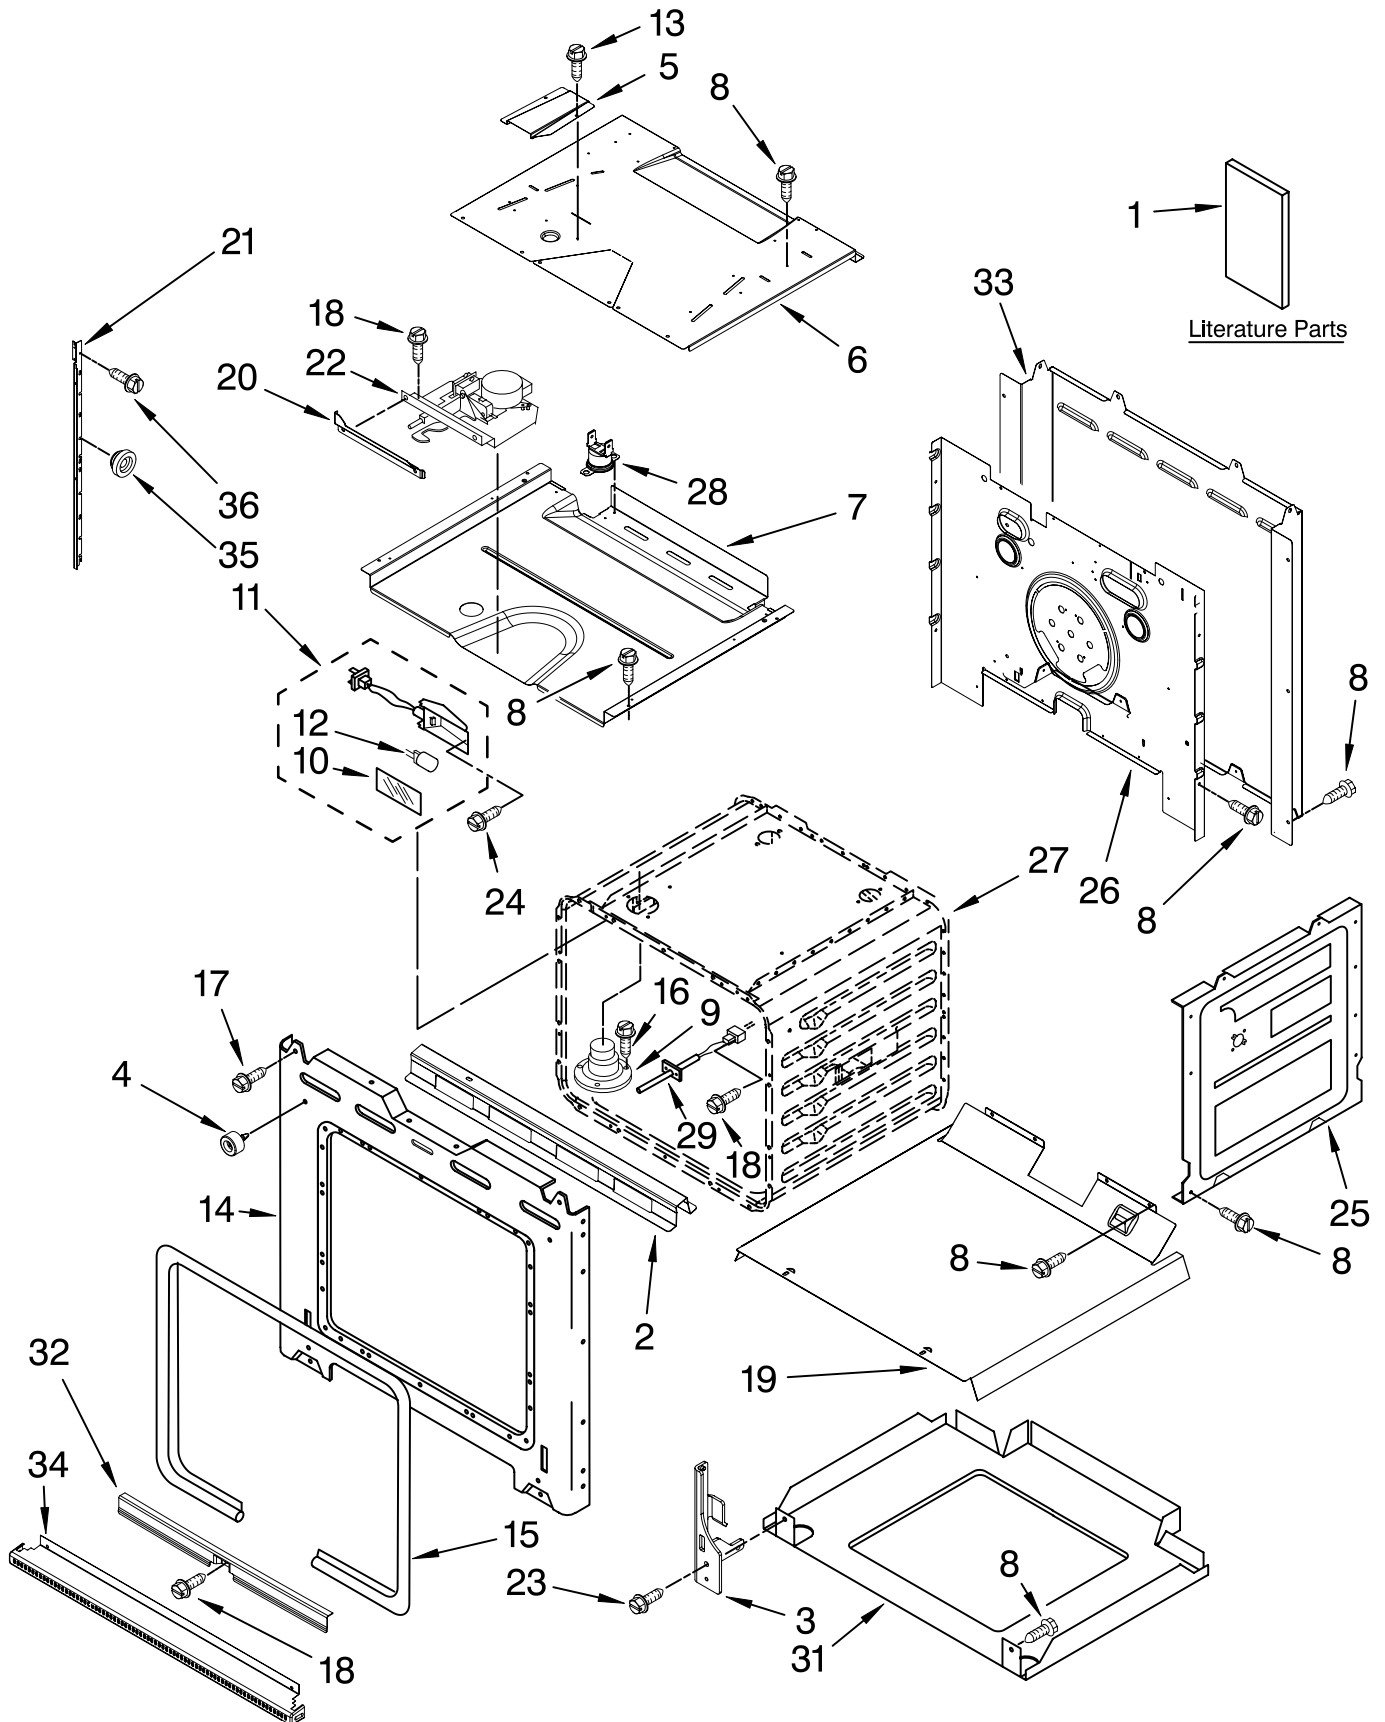

OVEN PARTS

For Models:KEBK171SS03
(Stainless)

27" BUILT-IN ELECTRIC
SINGLE OVEN

FOR ORDERING INFORMATION REFER TO PARTS PRICE LIST

OVEN PARTS

For Models:KEBK171SSS03
(Stainless)

Illus. No.	Part No.	DESCRIPTION	Illus. No.	Part No.	DESCRIPTION	Illus. No.	Part No.	DESCRIPTION
1		Literature Parts	7	W10204469	Top Chassis	25	4455641	Side, Chassis
		Installation	8	4449809	Screw	26	8304304	Back, Chassis
		Instructions	9	4452158	Tube, Vent	27		Liner, Oven
	8304336	Oven	10	W10169756	Lens, Light			(Not serviceable)
	8304571	Undercounter	11	W10009940	Oven Light	28	8304452	Thermal Fuse 105C
	W10162179	Use & Care Guide			Assembly	29	W10131825	Sensor
		Tech Sheet	12	W10169757	Bulb, Light	31	8303772	Base, Chassis
	W10220952	English	13	3400832	Screw (2)	32	8304478	Retainer, Gasket
	W10220953	French	14	8304629	Frame, Front	33	8303517	Cover, Back
	8304335	Easy Set Guide	15	8304494	Gasket, Door	34	W10216231	Trim, Bottom Vent
		Safer Cooking Tips	16	3196176	Screw	35	4448444	Grommet, Mounting
	9762761	English	17	4449040	Screw			Rail
	W10065852	French	18	4449154	Screw	36	3400893	Screw (12)
2	W10153090	Bracket, Base	19	4451477	Support, Insulation	FOLLOWING PARTS		
3		Hinge Receiver	20	W10169348	Thermostat,	NOT ILLUSTRATED		
	4455606	Right			Bracket	INSULATION		
	4455605	Left	21		Mounting Rail,Side		8303966	Insulation, Wrap
4	W10105790	Bumper, Door (2)		8303675BL	Right		8303968	Insulation, Back
5	8303829	Exhaust,Vent Slope		8303676BL	Left			
6	W10181198	Divider, Vent	22	W10195935	Latch, Mortorized			
		Center	23	4449743	Screw			
			24	4449748	Screw			