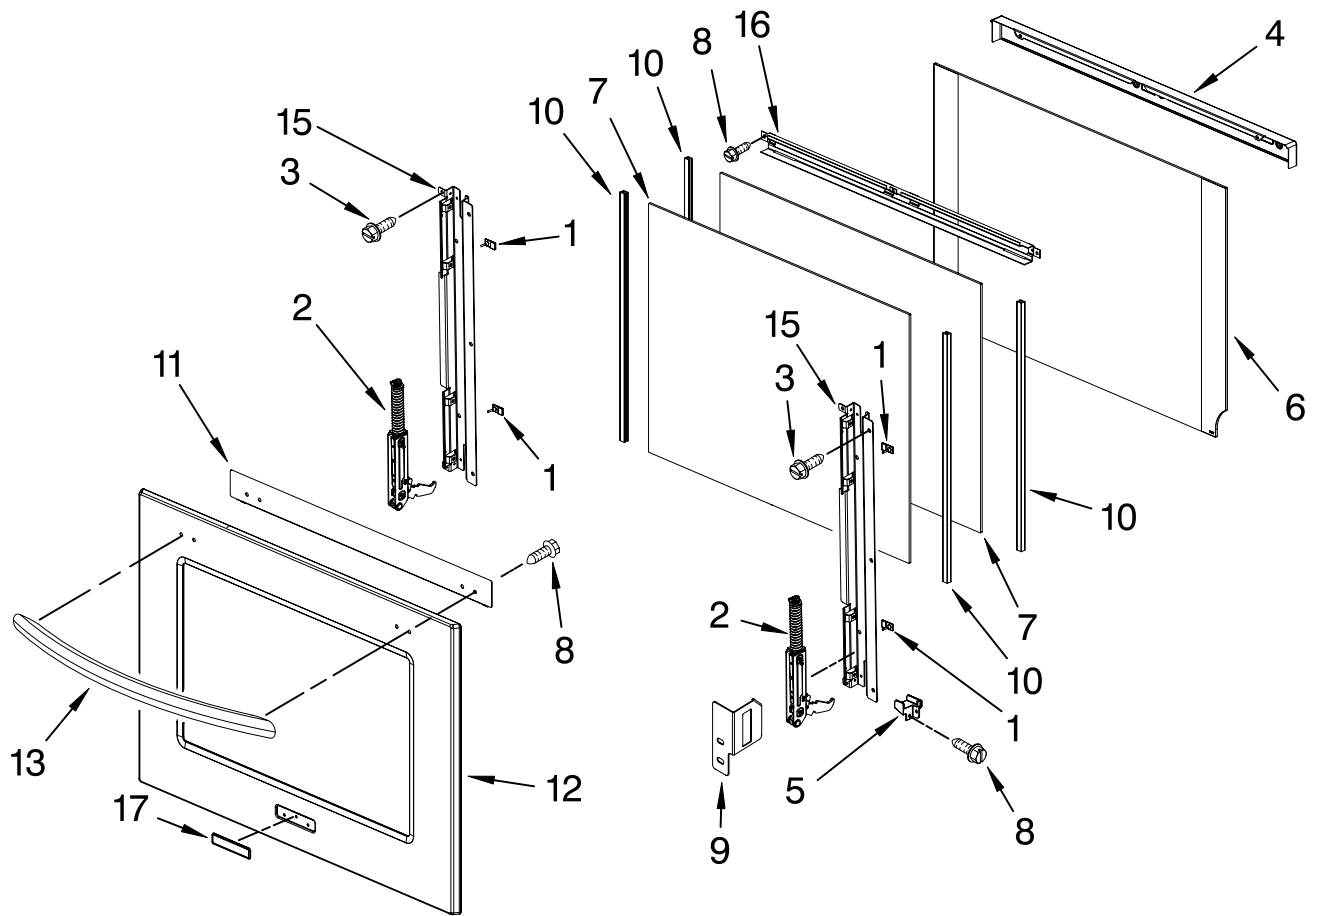

FOR ORDERING INFORMATION REFER TO PARTS PRICE LIST

CONTROL PANEL PARTS

For Models:KEBK171SSS03
(Stainless)

Illus. No.	Part No.	DESCRIPTION
------------	----------	-------------

- | | | |
|----|-----------|----------------------------|
| 1 | W10216220 | Panel, Control |
| 2 | 8303687 | Support, Appliance Manager |
| 4 | 8304331 | Keyboard, Glass Touch |
| 5 | W10118733 | User Interface |
| 6 | 8303720 | Backer, Control |
| 7 | 8303887 | Bracket, Enclosure (2) |
| 8 | 4449154 | Screw |
| 9 | 3400832 | Screw |
| 10 | W10119143 | Appliance Manager |
| 11 | 8304441 | Resistor, Drop |

FOR ORDERING INFORMATION REFER TO PARTS PRICE LIST

OVEN DOOR PARTS

For Models:KEBK171SSS03
(Stainless)

Illus. No.	Part No.	DESCRIPTION
1	8304522	Bumper, Door
2	W10174288	Hinge, Door (2)
3	3196183	Screw
4	8304580BL	Vent, Door Top
5		Bracket, Door
	8304377	Right
	8304378	Left
6	8303738BL	Door Liner

Illus. No.	Part No.	DESCRIPTION
7	8303732	Glass, Inner
8	W10143950	Screw
9		Cover, Door Hinge
	W10137044	Right
	W10137043	Left
10	8304523	Seal
11	8304361BL	Bracket, Handle

Illus. No.	Part No.	DESCRIPTION
12	W10237352	Door Glass, Assembly Includes #17
13	8303775SS	Door Handle
15	8303745BL	Frame,Door Side(2)
16	8303754	Door, Top Bracket
17	8304603SS	Badge