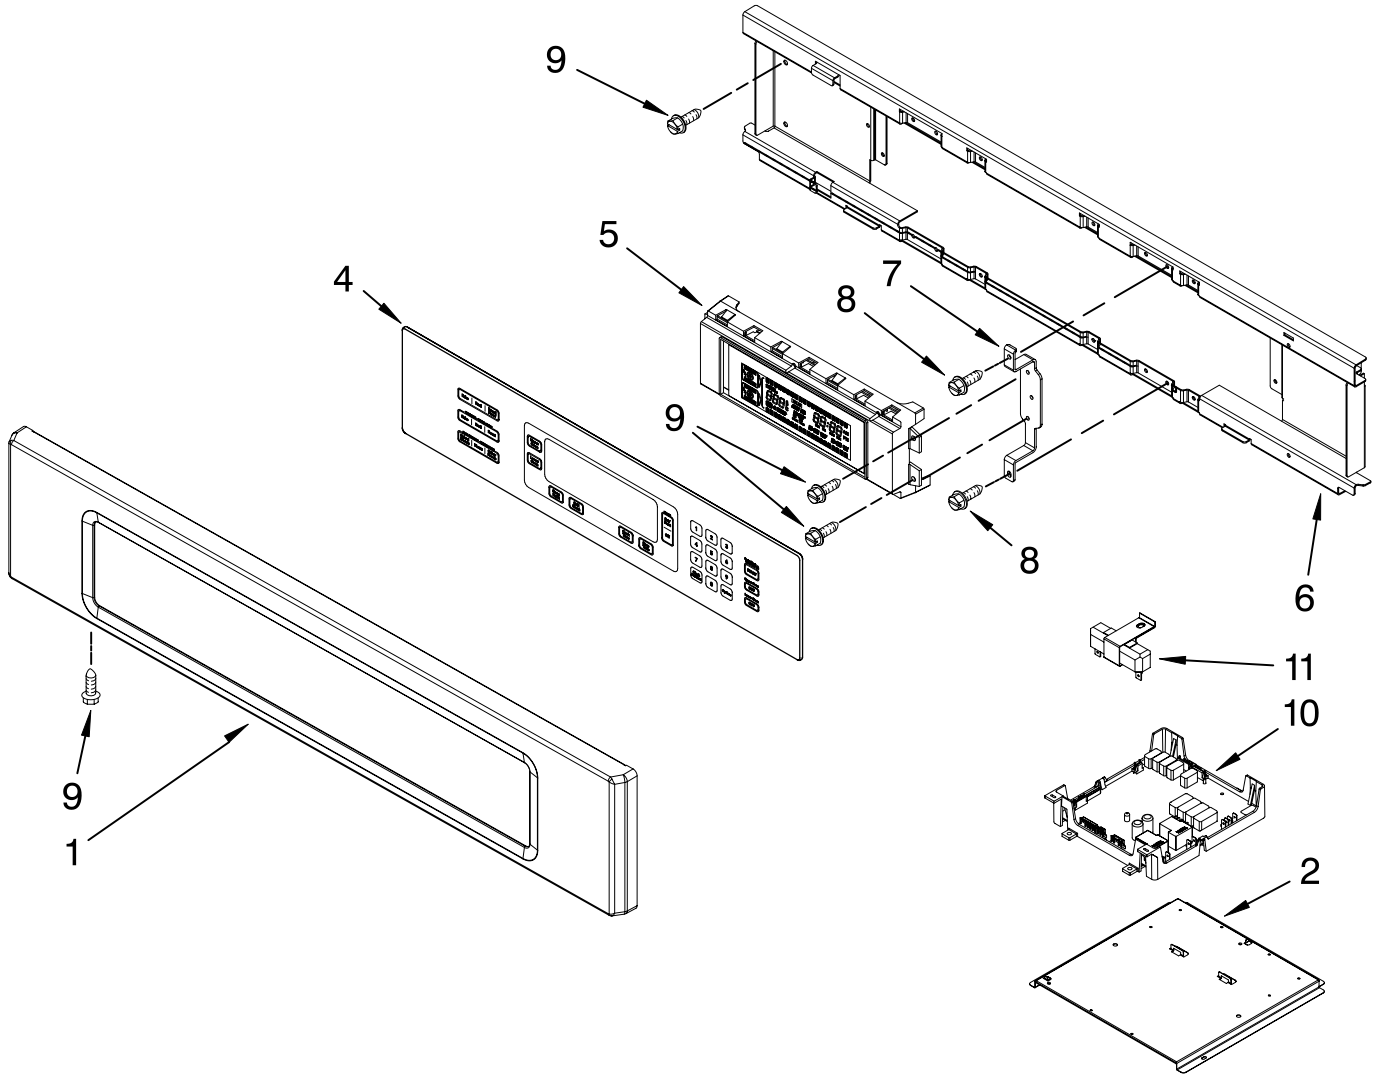

CONTROL PANEL PARTS

For Models:KEBK171SSS03
(Stainless)

Illus. No.	Part No.	DESCRIPTION

1	W10216220	Panel, Control
2	8303687	Support, Appliance Manager
4	8304331	Keyboard, Glass Touch
5	W10118733	User Interface
6	8303720	Backer, Control
7	8303887	Bracket, Enclosure (2)
8	4449154	Screw
9	3400832	Screw
10	W10119143	Appliance Manager
11	8304441	Resistor, Drop

FOR ORDERING INFORMATION REFER TO PARTS PRICE LIST