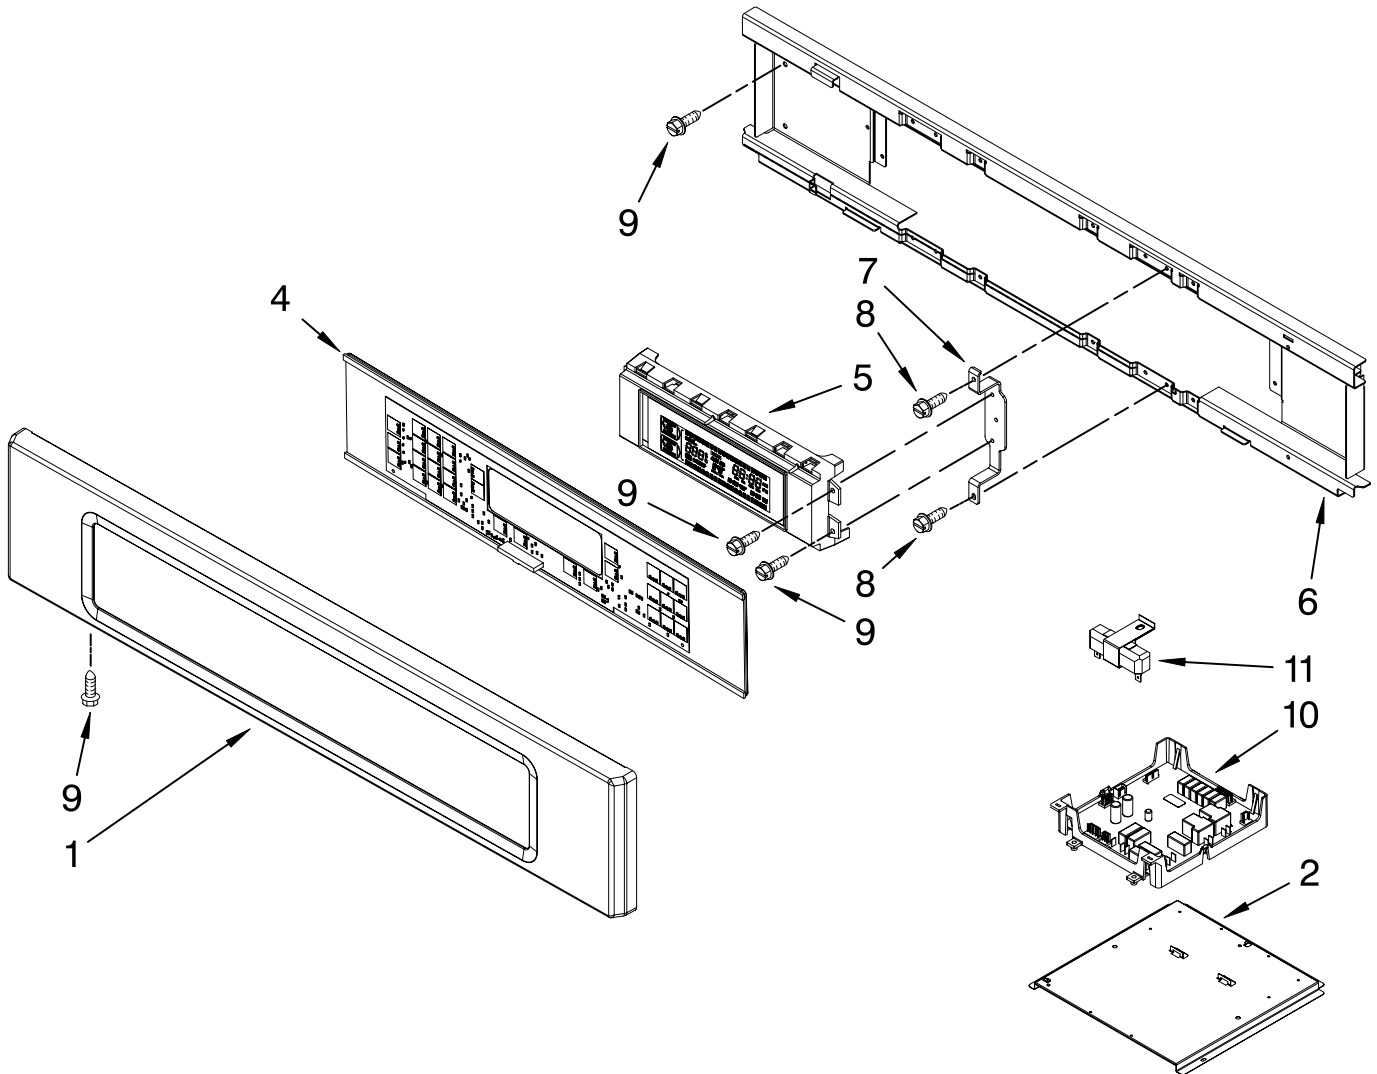

(Black)

(White)

(Stainless)

Illus. No.	Part No.	DESCRIPTION	Illus. No.	Part No.	DESCRIPTION	Illus. No.	Part No.	DESCRIPTION
1		Literature Parts	9	4452158	Tube, Vent	27		Liner, Oven (Not serviceable)
	8304336	Installation Instructions	10	W10169756	Lens, Light	28	8304452	Thermal Fuse
	W10162179	Use & Care Guide	11	W10009940	Assembly, Oven Light	29	W10131825	Sensor
	W10220954	Tech Sheet English	12	W10169757	Bulb, Light	30	8303685	Vent, Center
	W10220955	French	13	3400832	Screw (2)	31	8303516	Base, Chassis
	8304335	Easy Set Guide	14	W10115861	Frame, Front	32	8304478	Retainer, Gasket
		Safer Cooking Tips	15	8304493	Gasket, Door	33	8303517	Cover, Back
	9762761	English	16	3196176	Screw	34		Trim, Bottom Vent
	W10065852	French	17	4449040	Screw		8303705BL	Black
2	W10153090	Bracket, Base	18	4449154	Screw		8303705WH	White
3		Hinge Receiver	19	4451478	Support, Insulation		W10216230	Stainless
	4455606	Right	20	4450038	Screw (2)	35	W10169348	Bracket, Thermostat
	4455605	Left	21		Side, Mounting Rail			
4	W10105790	Bumper, Door		8303677BL	Right	FOLLOWING PARTS NOT ILLUSTRATED		
5	8303829	Exhaust, Vent Slope		8303677WH	White	INSULATION		
6	W10181196	Divider, Center Vent		8303678BL	Left		8303965	Insulation, Wrap
7	W10204470	Top Chassis		8303678WH	White		8303967	Insulation, Back
8	4449809	Screw	22	W10195935	Latch, Mortorized			
			23	4449743	Screw			
			24	4448444	Grommet, Mounting Rail			
			25	4455641	Side, Chassis			
			26	8304303	Back, Chassis			

FOR ORDERING INFORMATION REFER TO PARTS PRICE LIST

CONTROL PANEL PARTS

For Models:KEBK206SBL04, KEBK206SWH04, KEBK206SSS04
 (Black) (White) (Stainless)

Illus. No.	Part No.	DESCRIPTION
1	8303716BL	Panel, Control Black
	8303716WH	White
	W10216219	Stainless
2	8303687	Support, Appliance Manager
4	8304333	Control Panel, Glass Touch
5	W10172472	User Interface
6	8303719	Backer, Control
7	8303887	Bracket, Enclosure
8	4449154	Screw
9	3400832	Screw
10	W10119142	Appliance Manager
11	8304441	Resistor, Drop