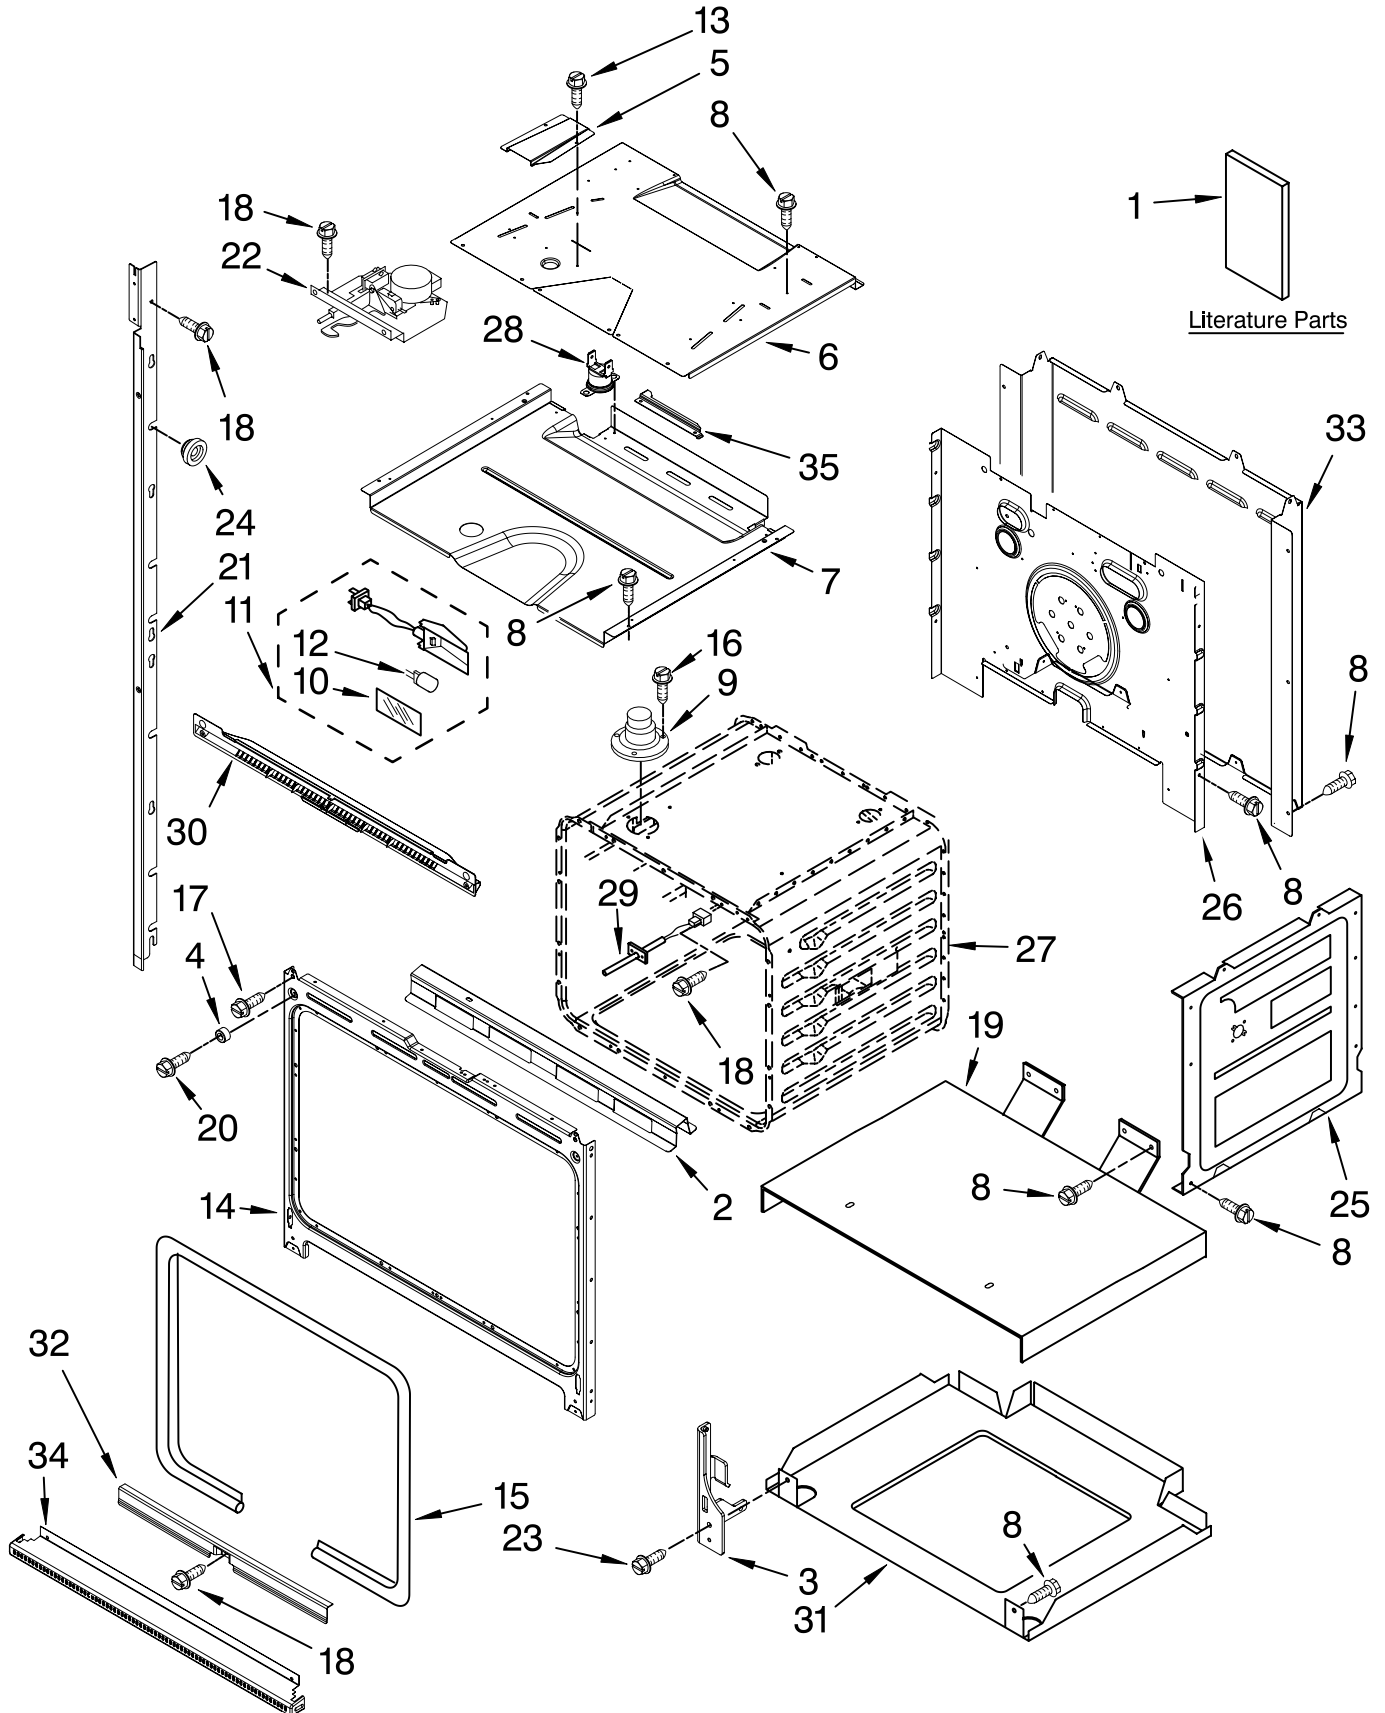

For Models: KEBK206SBL04, KEBK206SWH04, KEBK206SSS04
(Black) (White) (Stainless)

30" BUILT-IN ELECTRIC
DOUBLE OVEN
THERMAL CONVECTION

FOR ORDERING INFORMATION REFER TO PARTS PRICE LIST