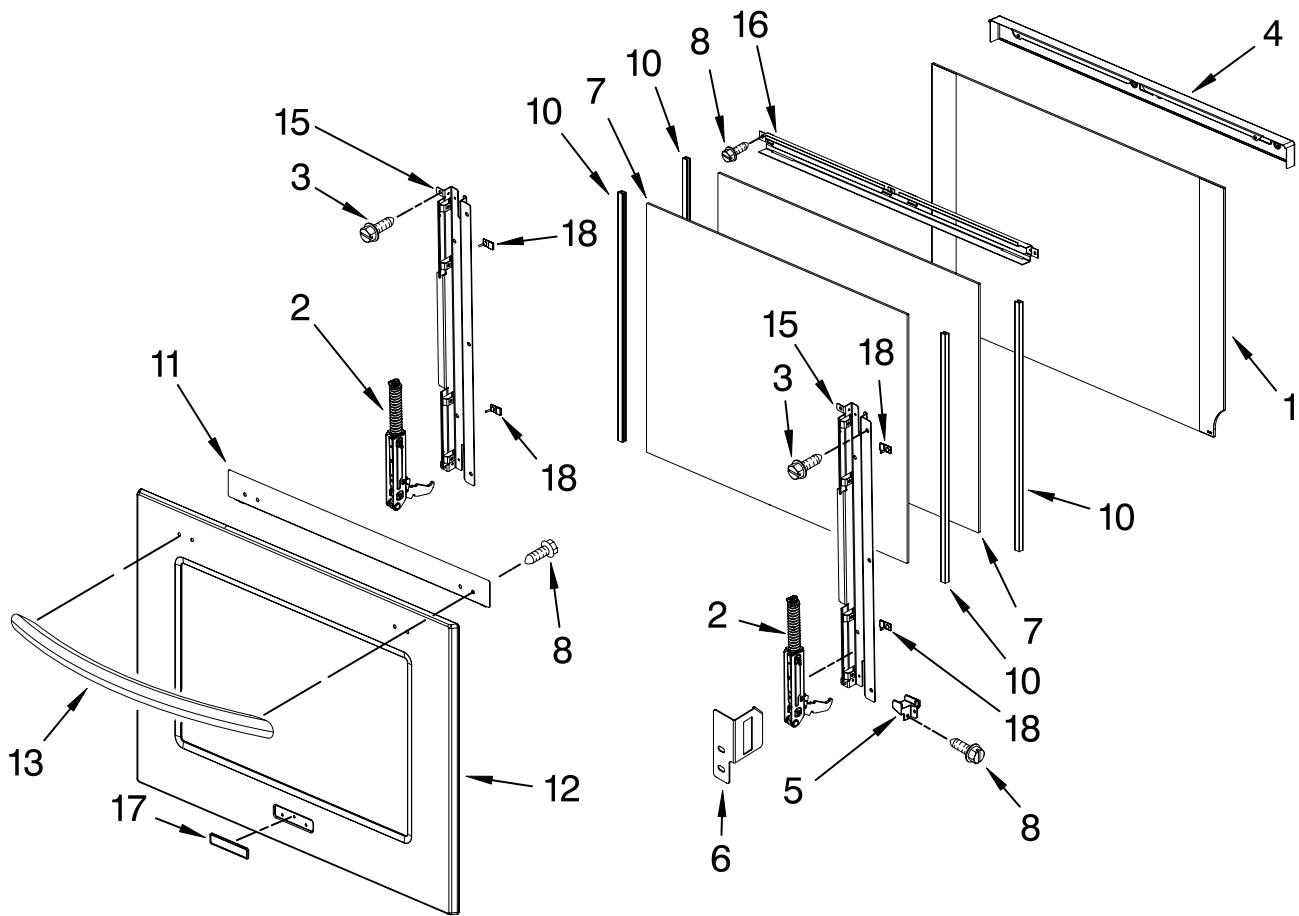

FOR ORDERING INFORMATION REFER TO PARTS PRICE LIST

CONTROL PANEL PARTS

For Models:KEBK206SBL04, KEBK206SWH04, KEBK206SSS04
 (Black) (White) (Stainless)

Illus. No.	Part No.	DESCRIPTION
1	8303716BL	Panel, Control Black
	8303716WH	White
	W10216219	Stainless
2	8303687	Support, Appliance Manager
4	8304333	Control Panel, Glass Touch
5	W10172472	User Interface
6	8303719	Backer, Control
7	8303887	Bracket, Enclosure
8	4449154	Screw
9	3400832	Screw
10	W10119142	Appliance Manager
11	8304441	Resistor, Drop

FOR ORDERING INFORMATION REFER TO PARTS PRICE LIST

OVEN DOOR PARTS

For Models: KEBK206SBL04, KEBK206SWH04, KEBK206SSS04
(Black) (White) (Stainless)

Illus. No.	Part No.	DESCRIPTION
1	8303737BL	Door Liner
2	W10174285	Hinge, Door
3	3196183	Screw
4	8304581BL	Vent, Door Top
5		Bracket, Door
	8304377	Right
	8304378	Left
6		Cover, Hinge
	W10137044	Right
	W10137043	Left
7	8303731	Glass, Inner