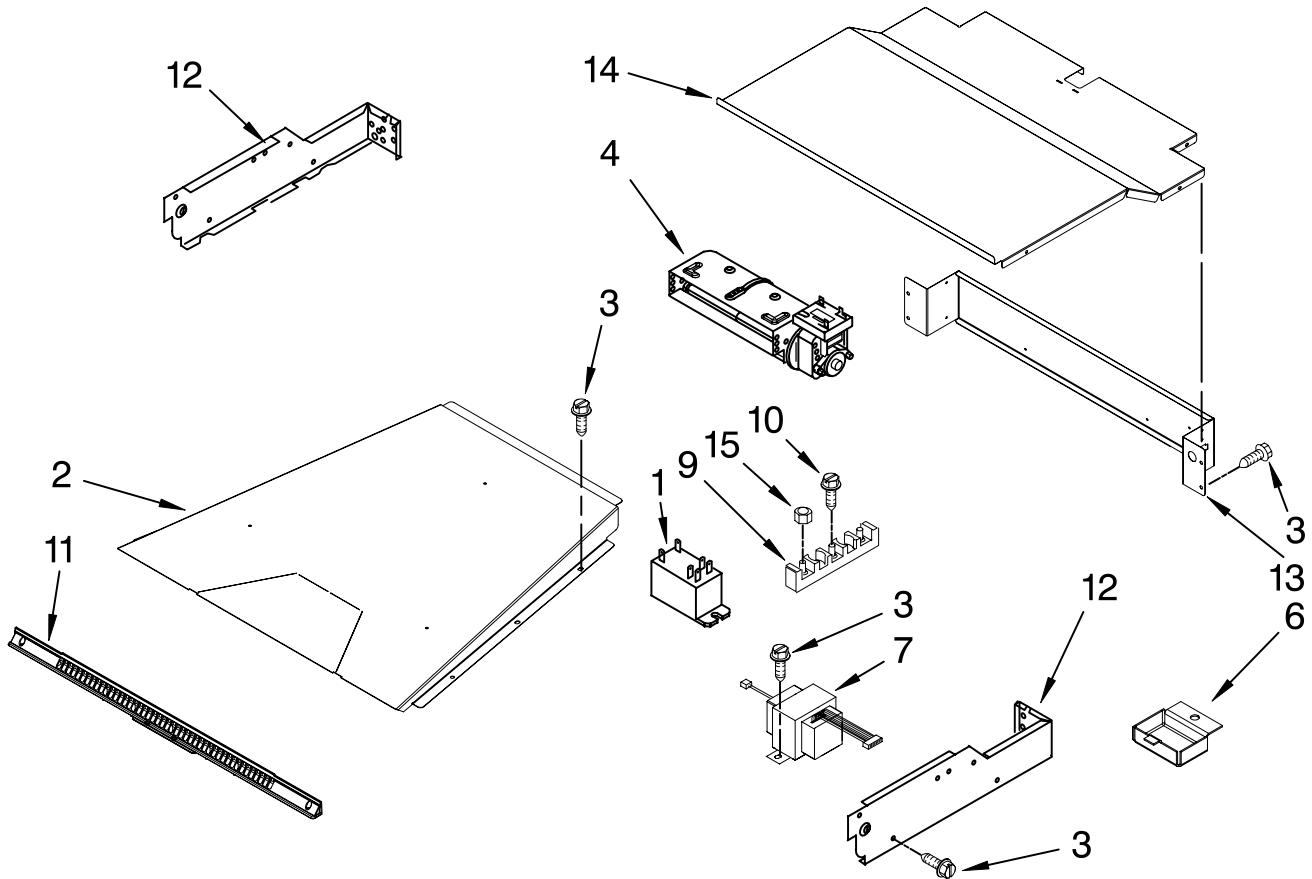

FOR ORDERING INFORMATION REFER TO PARTS PRICE LIST

TOP VENTING PARTS

For Models: KEBK206SBL04, KEBK206SWH04, KEBK206SSS04

(Black)

(White)

(Stainless)

Illus. No.	Part No.	DESCRIPTION
1	9752759	Relay
2	8304643	Duct, Air Outlet
3	4449809	Screw
4	8303972	Blower, 60mm
6	8285593	Connector, Cover
7	W10111628	Transformer, Control
9	4449868	Block, Terminal
10	3400080	Screw
11	8303684	Vent, Control Panel
12	8303518	Right Side, Control Top
	8304255	Left Side, Control Top
13	8303520	Back, Control Panel
14	8304219	Cover, Top
15	7103P027-60	Nut, Terminal Block