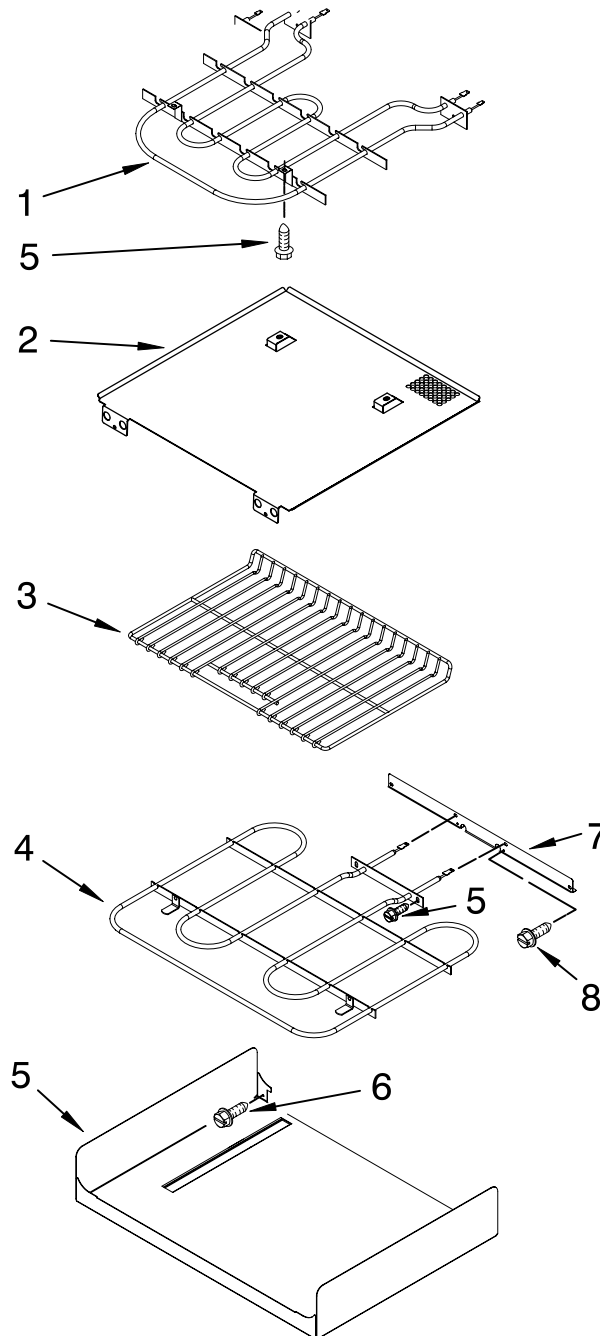

FOR ORDERING INFORMATION REFER TO PARTS PRICE LIST

INTERNAL OVEN PARTS

For Models: KEBK206SBL04, KEBK206SWH04, KEBK206SSS04

(Black)

(White)

(Stainless)

Illus. No.	Part No.	DESCRIPTION
1	9760774	Element, Broil
2	8304602	Shield, Broil, Element
3	W10179152	Rack, Oven
4	9760768	Element, Bake
5	4455037	Tray, Bake
6	4449154	Screw
7	4450039	Cover, Bake Tray
8	4449809	Screw

FOR ORDERING INFORMATION REFER TO PARTS PRICE LIST

TOP VENTING PARTS

For Models: KEBK206SBL04, KEBK206SWH04, KEBK206SSS04

(Black)

(White)

(Stainless)

Illus. No.	Part No.	DESCRIPTION
1	9752759	Relay
2	8304643	Duct, Air Outlet
3	4449809	Screw
4	8303972	Blower, 60mm
6	8285593	Connector, Cover
7	W10111628	Transformer, Control
9	4449868	Block, Terminal
10	3400080	Screw
11	8303684	Vent, Control Panel
12	8303518	Right Side, Control Top
	8304255	Left Side, Control Top
13	8303520	Back, Control Panel
14	8304219	Cover, Top
15	7103P027-60	Nut, Terminal Block