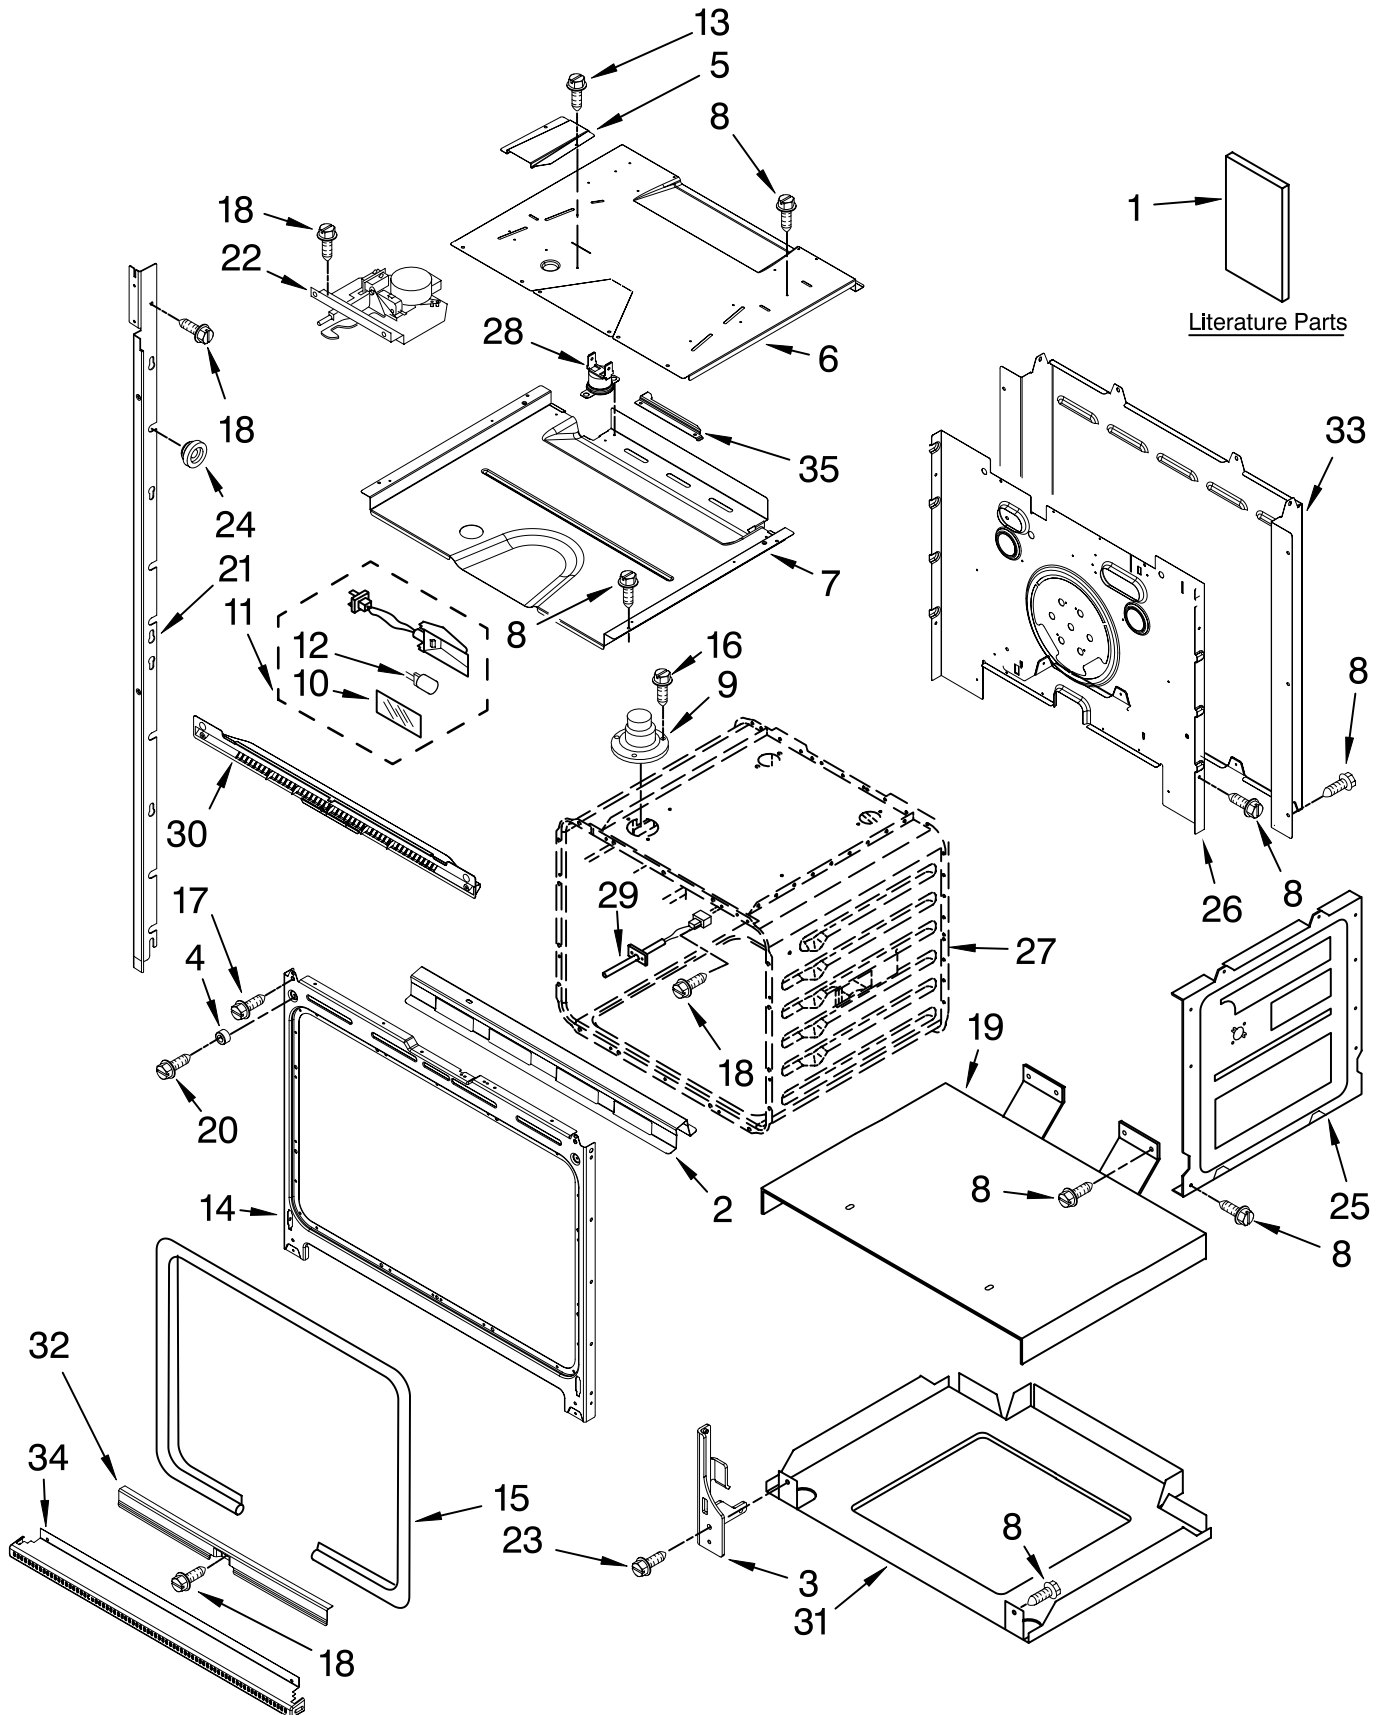

OVEN PARTS

For Models:KEBK206SSS03
(Stainless)

30" BUILT-IN ELECTRIC
DOUBLE OVEN

FOR ORDERING INFORMATION REFER TO PARTS PRICE LIST

OVEN PARTS

For Models:KEBK206SSS03
(Stainless)

Illus. No.	Part No.	DESCRIPTION
1		Literature Parts
	8304336	Installation Instructions
	W10162179	Use & Care Guide
		Tech Sheet
	W10220954	English
	W10220955	French
	8304335	Easy Set Guide
		Safer Cooking Tips
	9762761	English
	W10065852	French
2	W10153090	Bracket, Base
3		Hinge Receiver
	4455606	Right
	4455605	Left
4	W10105790	Bumper, Door
5	8303829	Exhaust,Vent Slope
6	W10181196	Divider, Center Vent
7	W10204470	Top Chassis
8	4449809	Screw

Illus. No.	Part No.	DESCRIPTION
9	4452158	Tube, Vent
10	W10169756	Lens, Light
11	W10009940	Assembly, Oven Light
12	W10169757	Bulb, Light
13	3400832	Screw (2)
14	W10115861	Frame, Front
15	8304493	Gasket, Door
16	3196176	Screw
17	4449040	Screw
18	4449154	Screw
19	4451478	Support, Insulation
20	4450038	Screw (2)
21		Side,Mounting Rail
	8303677BL	Right
	8303678BL	Left
22	W10195935	Latch, Mortorized
23	4449743	Screw

Illus. No.	Part No.	DESCRIPTION
24	4448444	Grommet, Mounting Rail
25	4455641	Side, Chassis
26	8304303	Back, Chassis
27		Liner, Oven (Not serviceable)
28	8304452	Thermal Fuse
29	W10131825	Sensor
30	8303685	Vent, Center
31	8303516	Base, Chassis
32	8304478	Retainer, Gasket
33	8303517	Cover, Back
34	W10216230	Trim, Bottom Vent
35	W10169348	Bracket, Thermostat