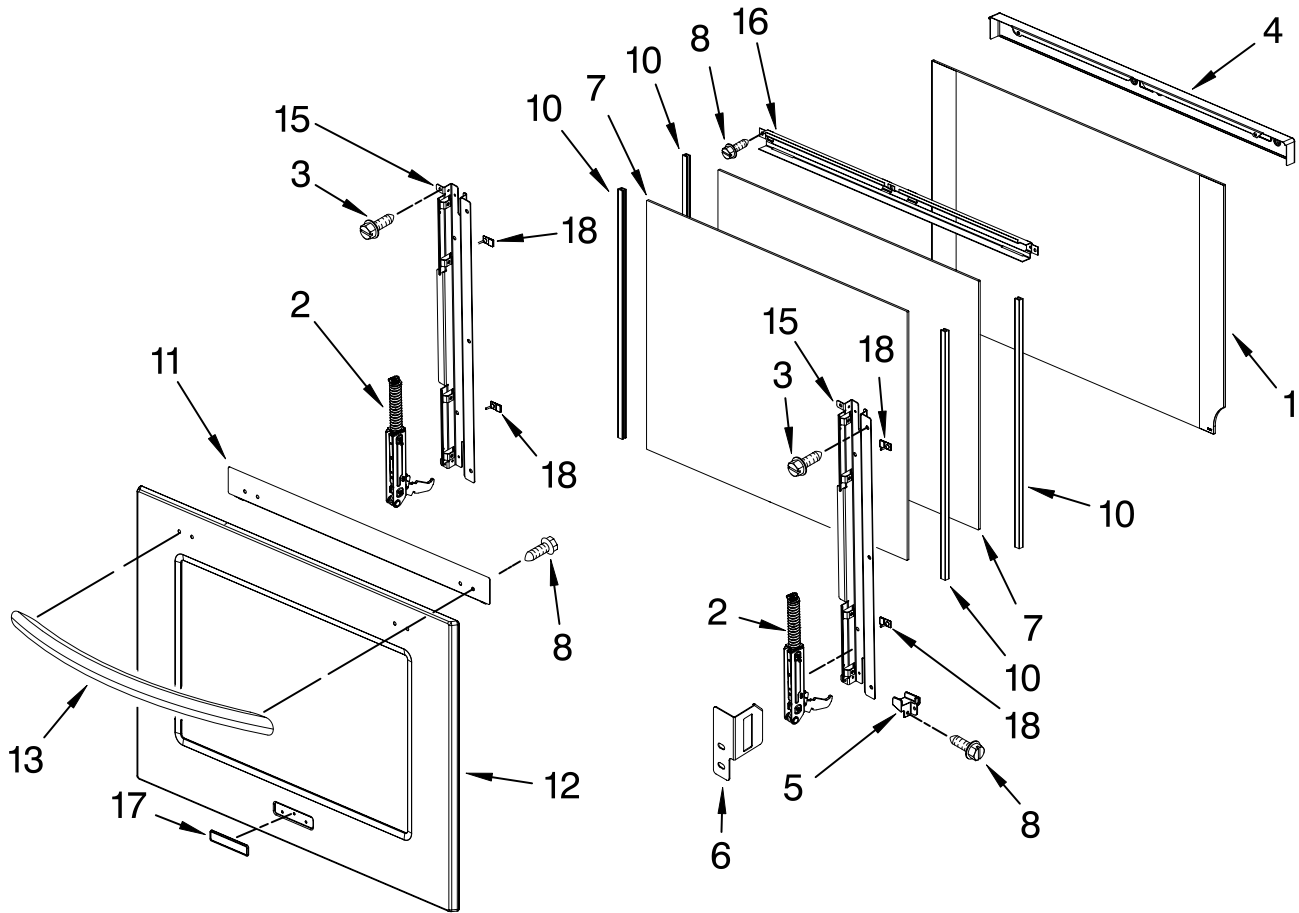

OVEN DOOR PARTS

For Models:KEBK206SSS03

(Stainless)

Illus. No.	Part No.	DESCRIPTION
1	8303737BL	Door Liner
2	W10174285	Hinge, Door
3	3196183	Screw
4	8304581BL	Vent, Door Top
5	8304377	Right
	8304378	Left

Illus. No.	Part No.	DESCRIPTION
6		Cover, Hinge
	W10137044	Right
	W10137043	Left
7	8303731	Glass, Inner
8	4449743	Screw
10	8304523	Seal
11	8304360BL	Bracket, Handle
12	W10237350	Door Glass, Assy
		Lower Includes #17
	W10237351	Door Glass, Assy
		Upper No Nameplate

Illus. No.	Part No.	DESCRIPTION
13	8303774SS	Door Handle
15	8303745BL	Frame, Door Side
16	8303746	Bracket, Top Door
17	8304603SS	Nameplate
18	8304522	Bumper, Glass

FOR ORDERING INFORMATION REFER TO PARTS PRICE LIST