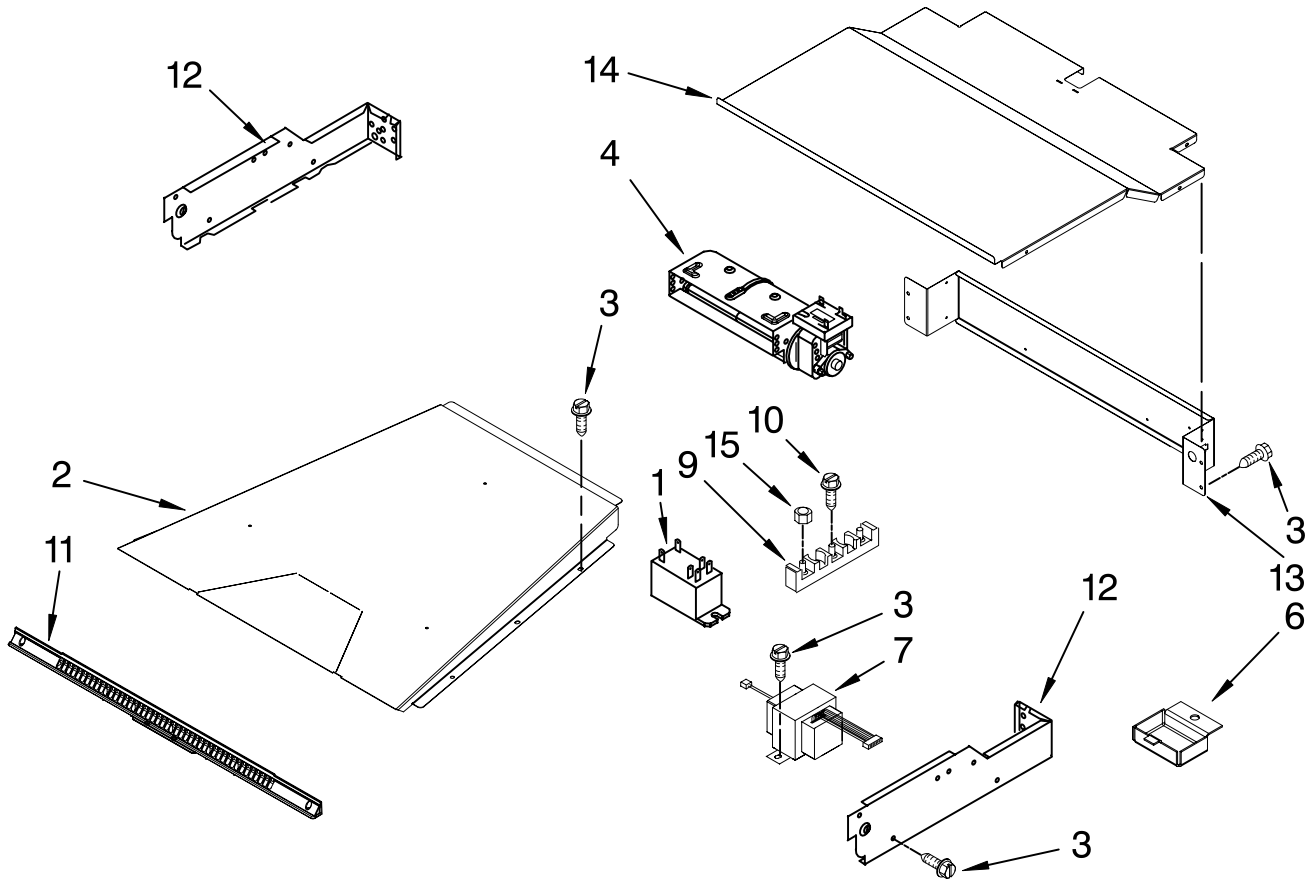

TOP VENTING PARTS

For Models:KEBK206SSS03

(Stainless)

Illus. No.	Part No.	DESCRIPTION
1	9752759	Relay
2	8304643	Duct, Air Outlet
3	4449809	Screw
4	8303972	Blower, 60mm
6	8285593	Connector, Cover
7	W10111628	Transformer, Control
9	4449868	Block, Terminal
10	3400080	Screw
11	8303684	Vent, Control Panel
12		Side, Control Top
	8303518	Right
	8304255	Left
13	8303520	Back, Control
14	8304219	Cover, Top
15	7103P027-60	Nut, Terminal Block

FOR ORDERING INFORMATION REFER TO PARTS PRICE LIST