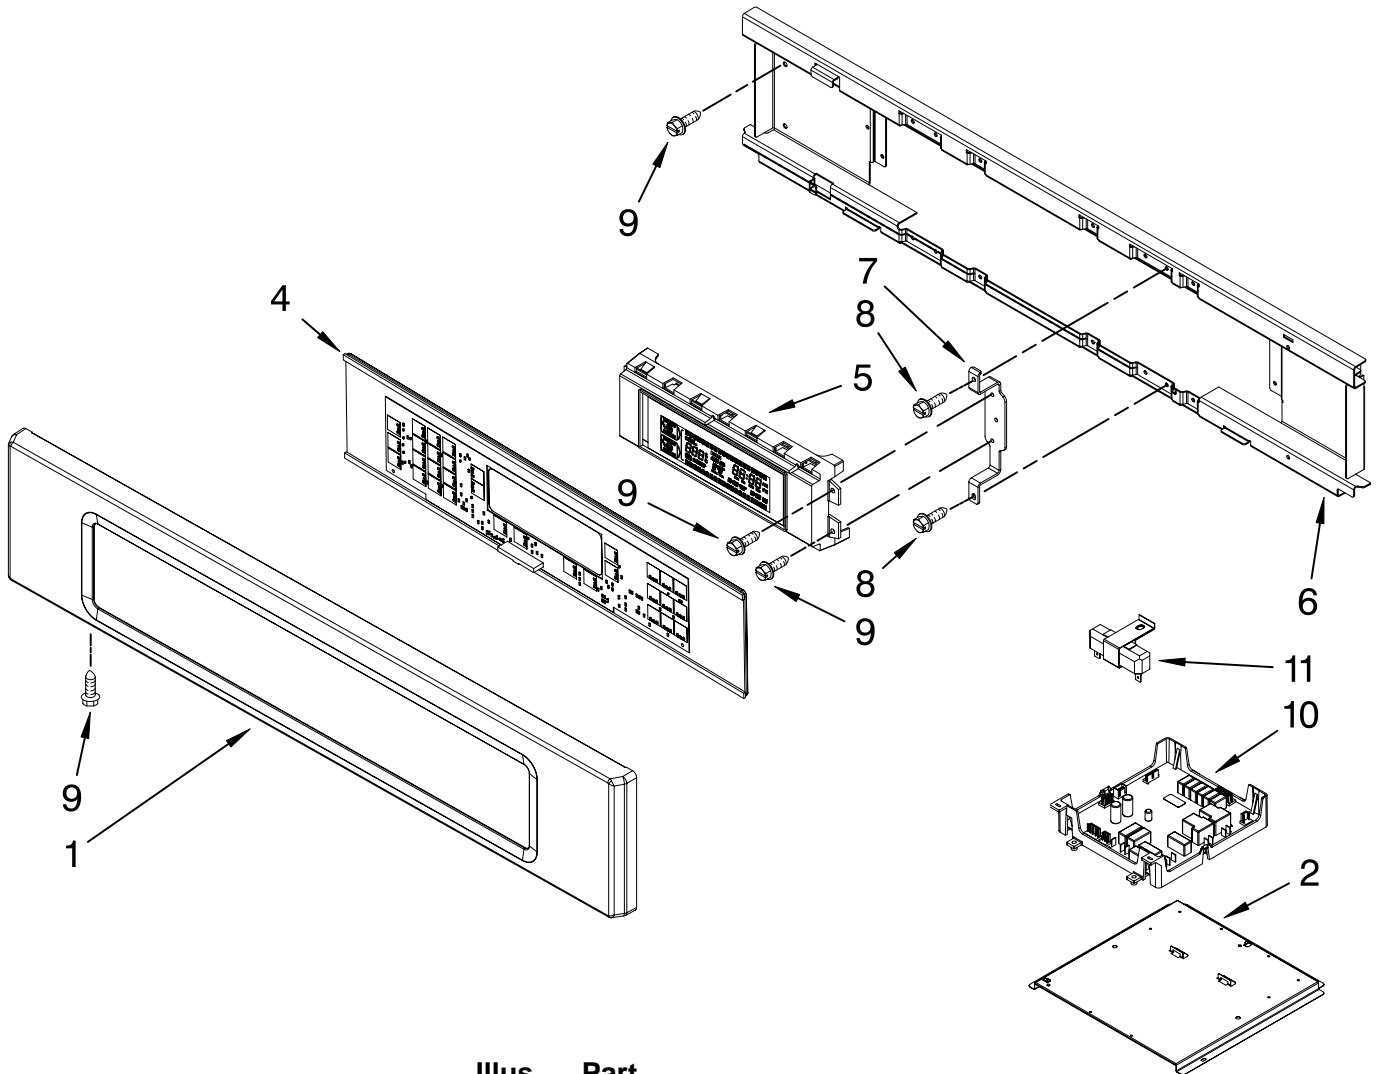

CONTROL PANEL PARTS

For Models:KEBK206SSS03

(Stainless)

Illus. No.	Part No.	DESCRIPTION

1	W10216219	Panel, Control
2	8303687	Support, Appliance Manager
4	8304333	Control Panel, Glass Touch
5	W10172472	User Interface
6	8303719	Backer, Control
7	8303887	Bracket, Enclosure
8	4449154	Screw
9	3400832	Screw
10	W10119142	Appliance Manager
11	8304441	Resistor, Drop

FOR ORDERING INFORMATION REFER TO PARTS PRICE LIST