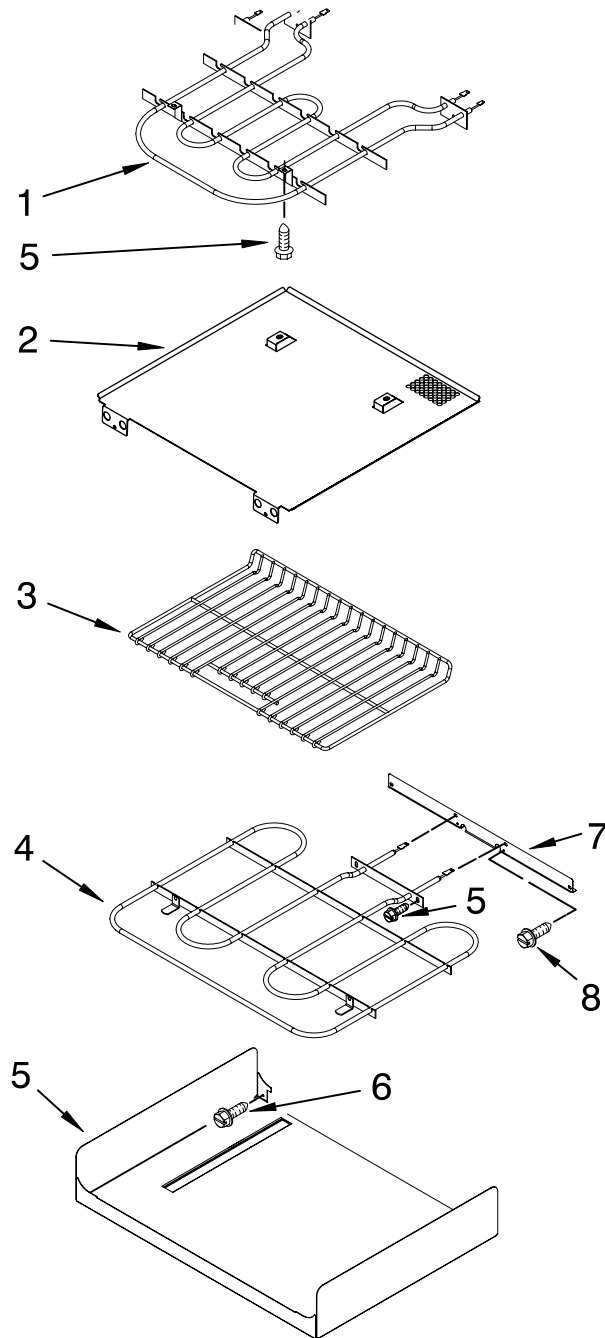

INTERNAL OVEN PARTS

For Models:KEBK206SSS03

(Stainless)

Illus. No.	Part No.	DESCRIPTION
1	9760774	Element, Broil
2	8304602	Shield, Broil, Element
3	W10179152	Rack, Oven
4	9760768	Element, Bake
5	4455037	Tray, Bake
6	4449154	Screw
7	4450039	Cover, Bake Tray
8	4449809	Screw

FOR ORDERING INFORMATION REFER TO PARTS PRICE LIST