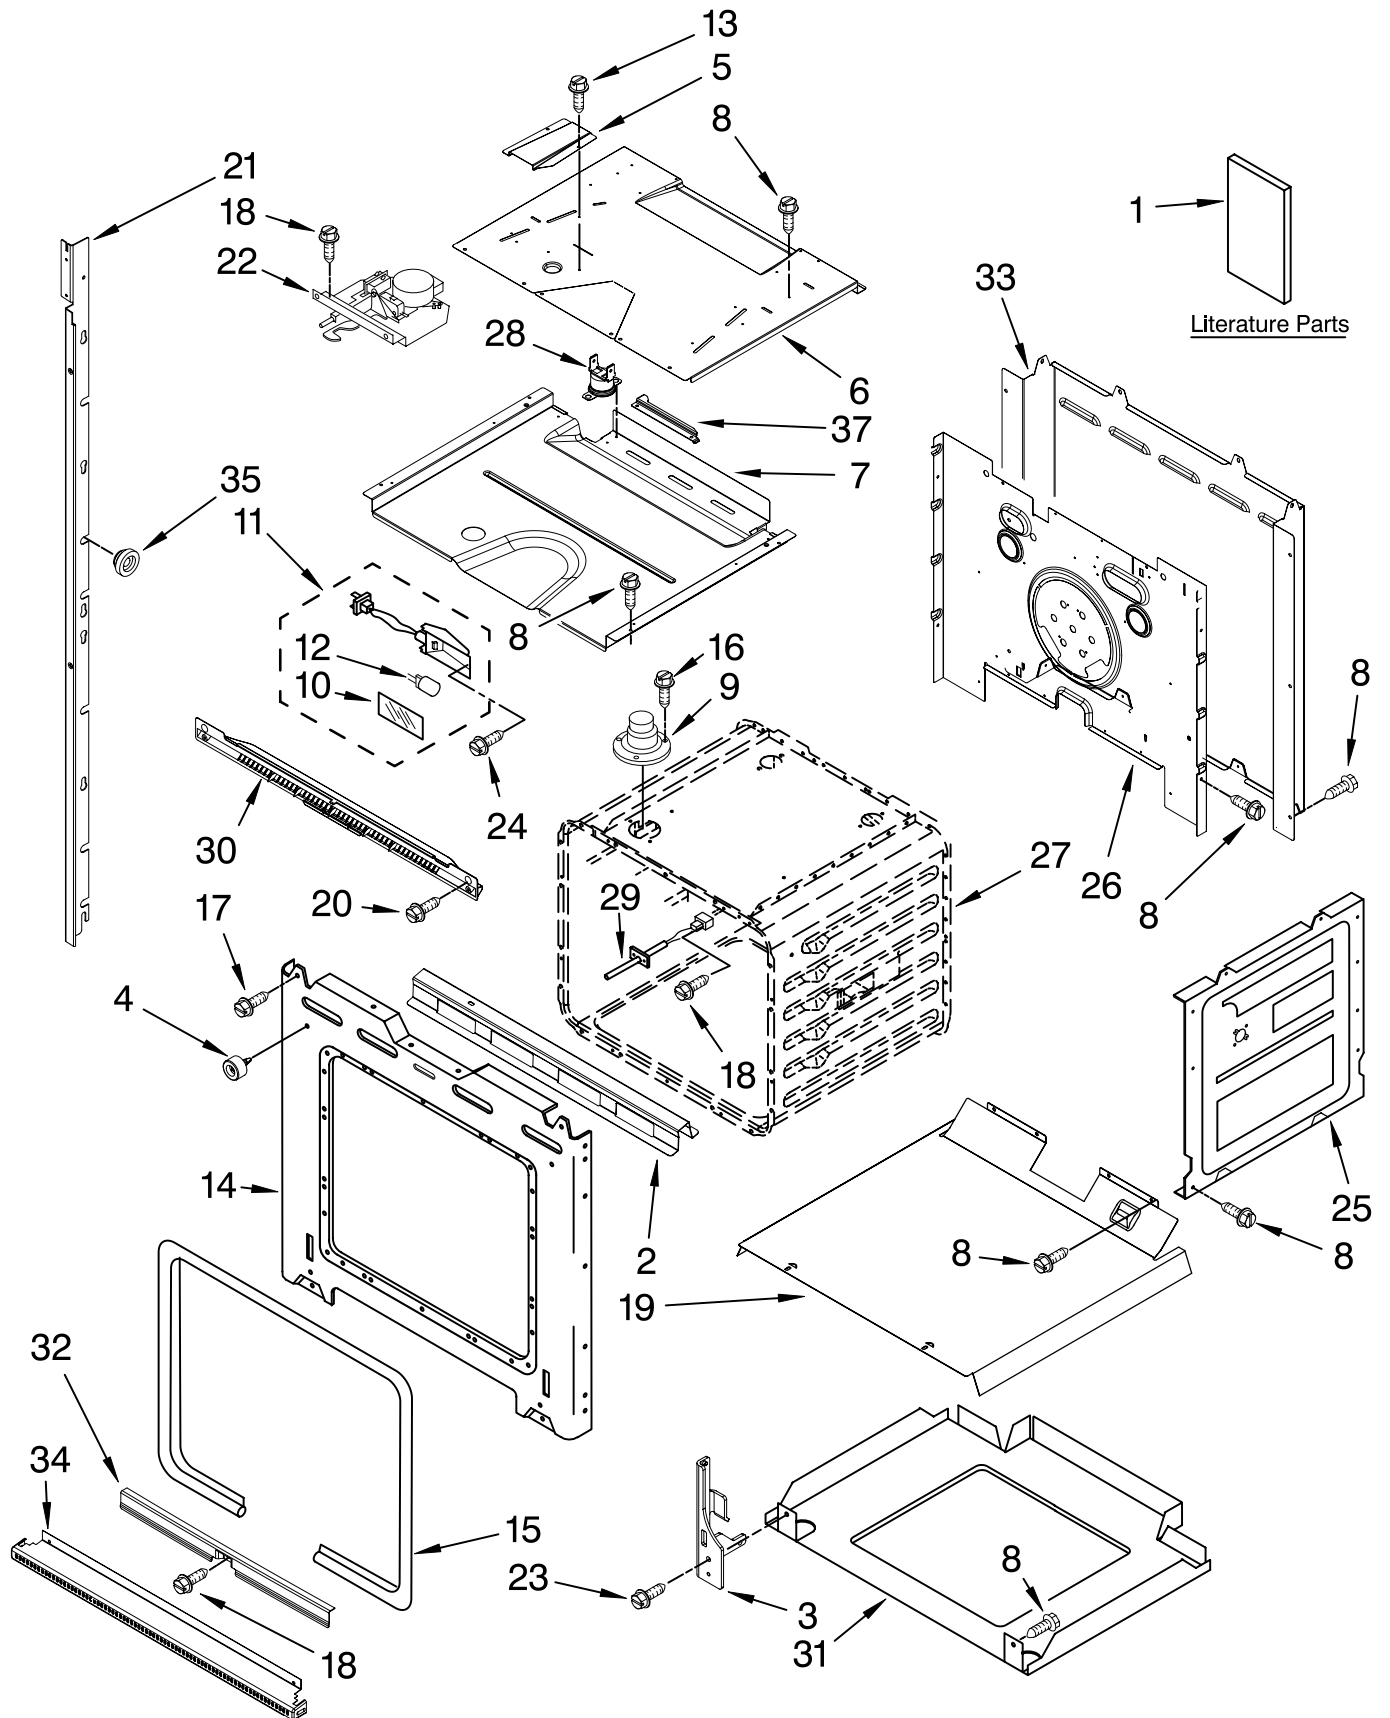

For Models: KEBK276SBL02, KEBK276SWH02, KEBK276SSS02
(Black) (White) (Stainless)

FOR ORDERING INFORMATION REFER TO PARTS PRICE LIST