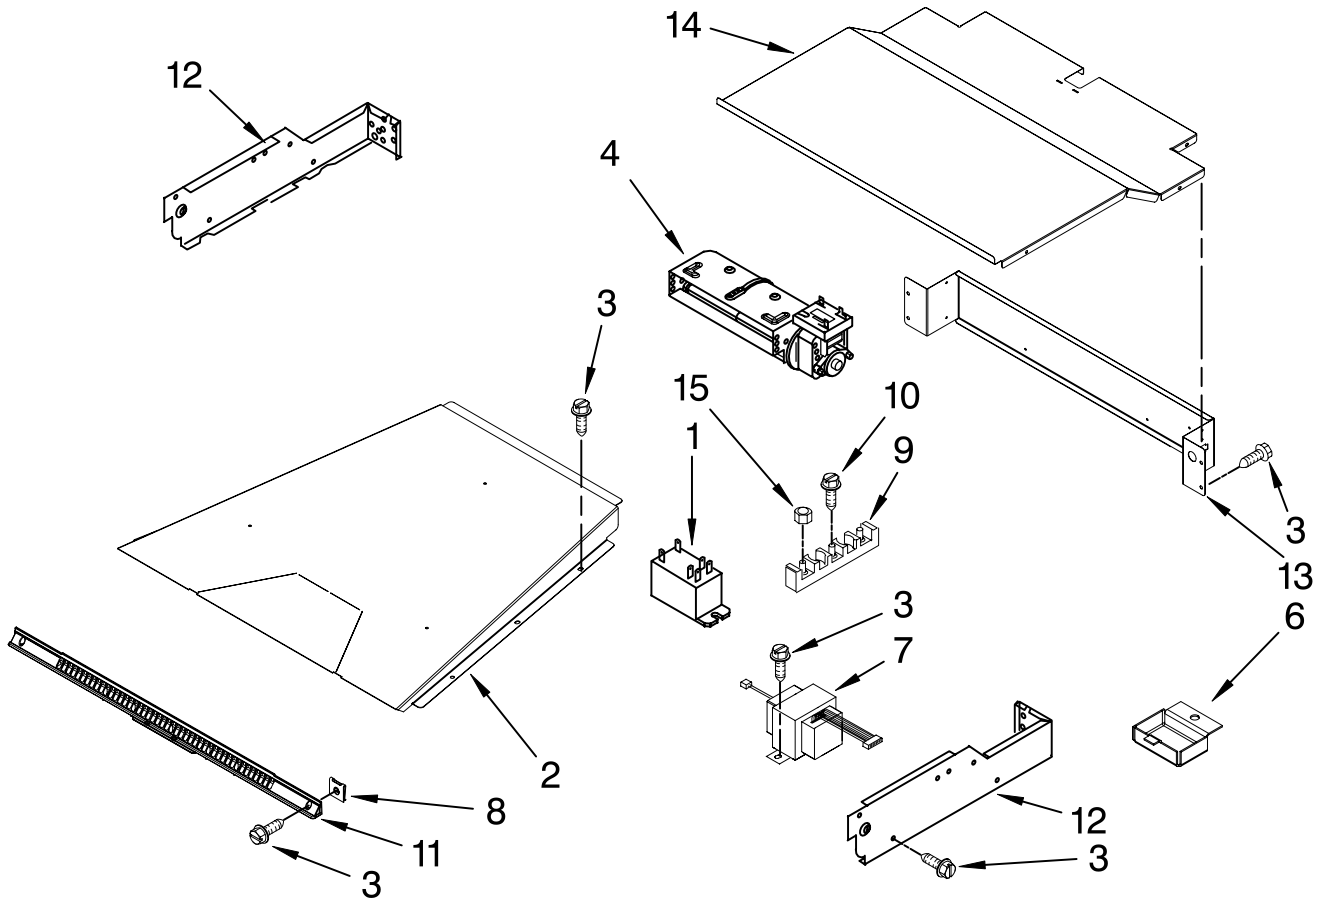

TOP VENTING PARTS

For Models: KEBK276SBL02, KEBK276SWH02, KEBK276SSS02
(Black) (White) (Stainless)

Illus. No.	Part No.	DESCRIPTION
1	9752759	Relay (2)
2	8304643	Duct, Air Outlet
3	4449809	Screw
4	8303972	Blower, 60mm
6	8285593	Connector, Cover
7	W10111628	Transformer, Control
8	4450118	Nut
9	4449868	Block, Terminal
10	3400080	Screw
11	8303722	Vent, Control Panel
12	8303518	Side, Control Top Right
	8304255	Left
13	8303520	Back, Control
14	8304220	Cover, Top
15	7103P027-60	Nut (3)

FOR ORDERING INFORMATION REFER TO PARTS PRICE LIST