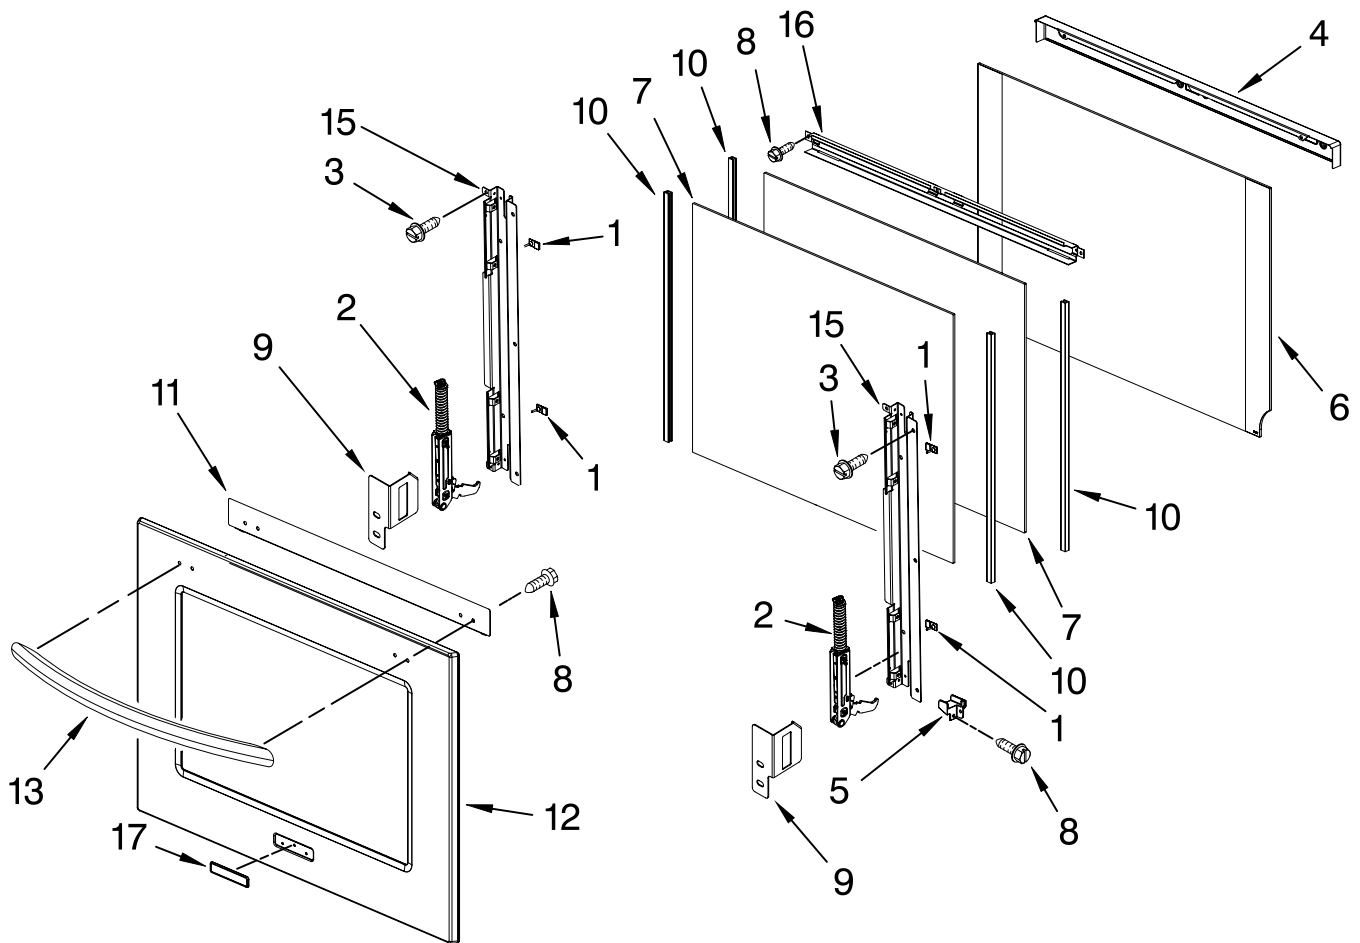

OVEN DOOR PARTS

For Models: KEBK276SBL02, KEBK276SWH02, KEBK276SSS02
(Black) (White) (Stainless)

Illus. No.	Part No.	DESCRIPTION	Illus. No.	Part No.	DESCRIPTION	Illus. No.	Part No.	DESCRIPTION
1	8304522	Bumper, Door	11	8304361BL	Bracket, Handle	13		Door Handle
2	W10174288	Hinge, Door (2)	12		Door Glass, Assembly		8303775BL	Black
3	3196183	Screw			Lower Includes #17		8303775WH	White
4	8304580BL	Vent, Door Top		8304001	Black		8303775SS	Stainless
5		Bracket, Door		8304003	White	15	8303745BL	Frame, Door Side(2)
	8304377	Right		8303999	Stainless	16	8303754	Door, Top Bracket
	8304378	Left			Door Glass, Assembly	17		Badge
6	8303738BL	Door Liner			Upper No Badge		8304603BL	Black
7	8303732	Glass, Inner		8304002	Black		8304603WH	White
8	4449743	Screw		8304004	White		8304603SS	Stainless
9		Cover, Hinge		8304000	Stainless			
	W10137044	Right						
	W10137043	Left						
10	8304523	Seal						

FOR ORDERING INFORMATION REFER TO PARTS PRICE LIST