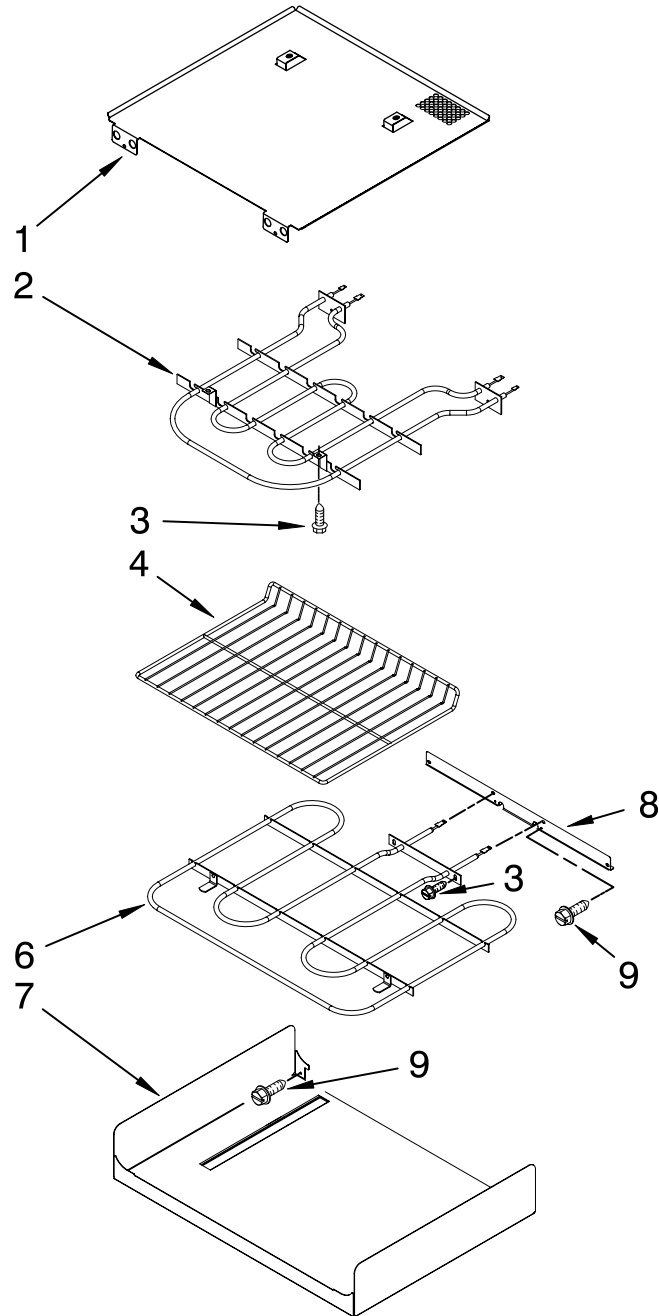

FOR ORDERING INFORMATION REFER TO PARTS PRICE LIST

OVEN DOOR PARTS

For Models: KEBK276SBL02, KEBK276SWH02, KEBK276SSS02
(Black) (White) (Stainless)

Illus. No.	Part No.	DESCRIPTION	Illus. No.	Part No.	DESCRIPTION	Illus. No.	Part No.	DESCRIPTION
1	8304522	Bumper, Door	11	8304361BL	Bracket, Handle	13		Door Handle
2	W10174288	Hinge, Door (2)	12		Door Glass, Assembly		8303775BL	Black
3	3196183	Screw			Lower Includes #17		8303775WH	White
4	8304580BL	Vent, Door Top		8304001	Black		8303775SS	Stainless
5		Bracket, Door		8304003	White	15	8303745BL	Frame, Door Side(2)
	8304377	Right		8303999	Stainless	16	8303754	Door, Top Bracket
	8304378	Left			Door Glass, Assembly	17		Badge
6	8303738BL	Door Liner			Upper No Badge		8304603BL	Black
7	8303732	Glass, Inner		8304002	Black		8304603WH	White
8	4449743	Screw		8304004	White		8304603SS	Stainless
9		Cover, Hinge		8304000	Stainless			
	W10137044	Right						
	W10137043	Left						
10	8304523	Seal						

FOR ORDERING INFORMATION REFER TO PARTS PRICE LIST

INTERNAL OVEN PARTS

For Models: KEBK276SBL02, KEBK276SWH02, KEBK276SSS02
 (Black) (White) (Stainless)

Illus. No.	Part No.	DESCRIPTION
1	8304602	Element, Broil Shield
2	9760774	Element, Broil
3	4449154	Screw
4	4448715	Rack, Oven
6	9760768	Element, Bake
7	4455036	Tray, Bake
8	4450039	Cover, Bake Tray
9	4449809	Screw

FOR ORDERING INFORMATION REFER TO PARTS PRICE LIST

TOP VENTING PARTS

For Models: KEBK276SBL02, KEBK276SWH02, KEBK276SSS02
 (Black) (White) (Stainless)

Illus. No.	Part No.	DESCRIPTION
1	9752759	Relay (2)
2	8304643	Duct, Air Outlet
3	4449809	Screw
4	8303972	Blower, 60mm
6	8285593	Connector, Cover
7	W10111628	Transformer, Control
8	4450118	Nut
9	4449868	Block, Terminal
10	3400080	Screw
11	8303722	Vent, Control Panel
12	8303518	Side, Control Top Right
	8304255	Left
13	8303520	Back, Control
14	8304220	Cover, Top
15	7103P027-60	Nut (3)