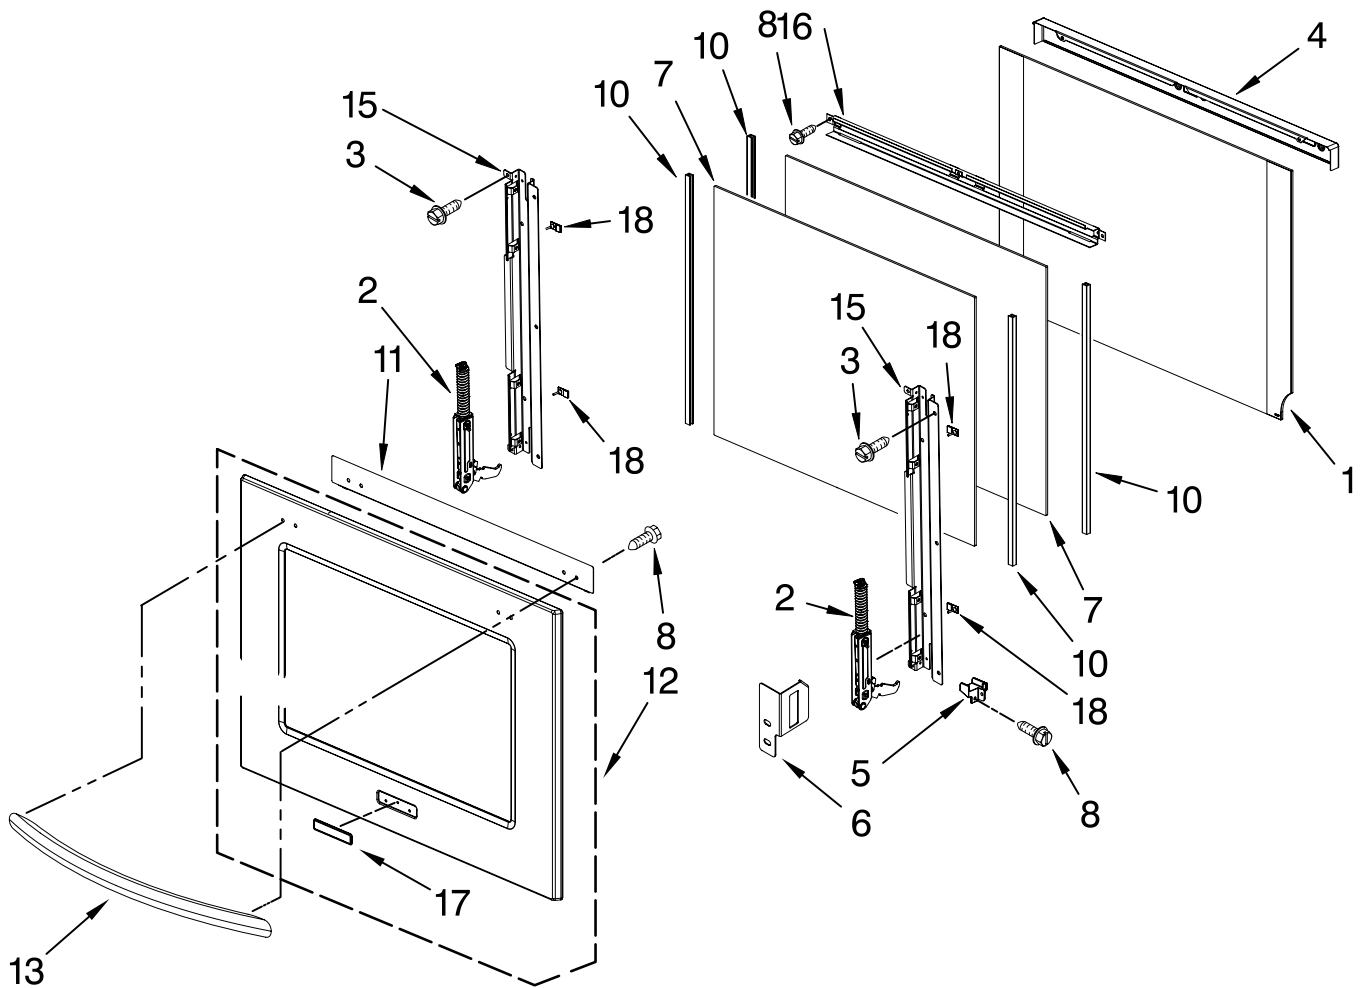

FOR ORDERING INFORMATION REFER TO PARTS PRICE LIST

CONTROL PANEL PARTS

For Models: KEBS107SBL04, KEBS107SWH04, KEBS107SSS04
(Black) (White) (Stainless)

Illus. No.	Part No.	DESCRIPTION
1	8303716BL 8303716WH W10216219	Panel, Control Black White Stainless
2	8303687	Support, Appliance Manager
4	8303879	Control Panel, Glass Touch
5	W10118733	User Interface
6	8303719	Backer, Control
7	8303887	Bracket, Enclosure
8	4449154	Screw
9	3400832	Screw
10	W10119143	Appliance Manager
11	8304441	Resistor, Drop

FOR ORDERING INFORMATION REFER TO PARTS PRICE LIST

OVEN DOOR PARTS

For Models: KEBS107SBL04, KEBS107SWH04, KEBS107SSS04
(Black) (White) (Stainless)

Illus. No.	Part No.	DESCRIPTION	Illus. No.	Part No.	DESCRIPTION	Illus. No.	Part No.	DESCRIPTION
1	8303737BL	Door Liner	10	8304523	Seal	15	8303745BL	Frame, Door Side
2	W10174285	Hinge, Door (2)	11	8304360BL	Bracket, Handle	16	8303746	Bracket, Top Door
3	3196183	Screw	12		Door Glass, Assy Includes #17	17		Badge
4	8304581BL	Vent, Door Top		8303993	Black		8304603BL	Black
5		Bracket, Door		8303995	White		8304603WH	White
	8304377	Right		W10237350	Stainless		8304603SS	Stainless
	8304378	Left	13		Door Handle	18	8304522	Bumper, Glass
6		Cover, Hinge		8303774BL	Black			
	W10137044	Right		8303774WH	White			
	W10137043	Left		8303774SS	Stainless			
7	8303731	Glass, Inner						
8	4449743	Screw						