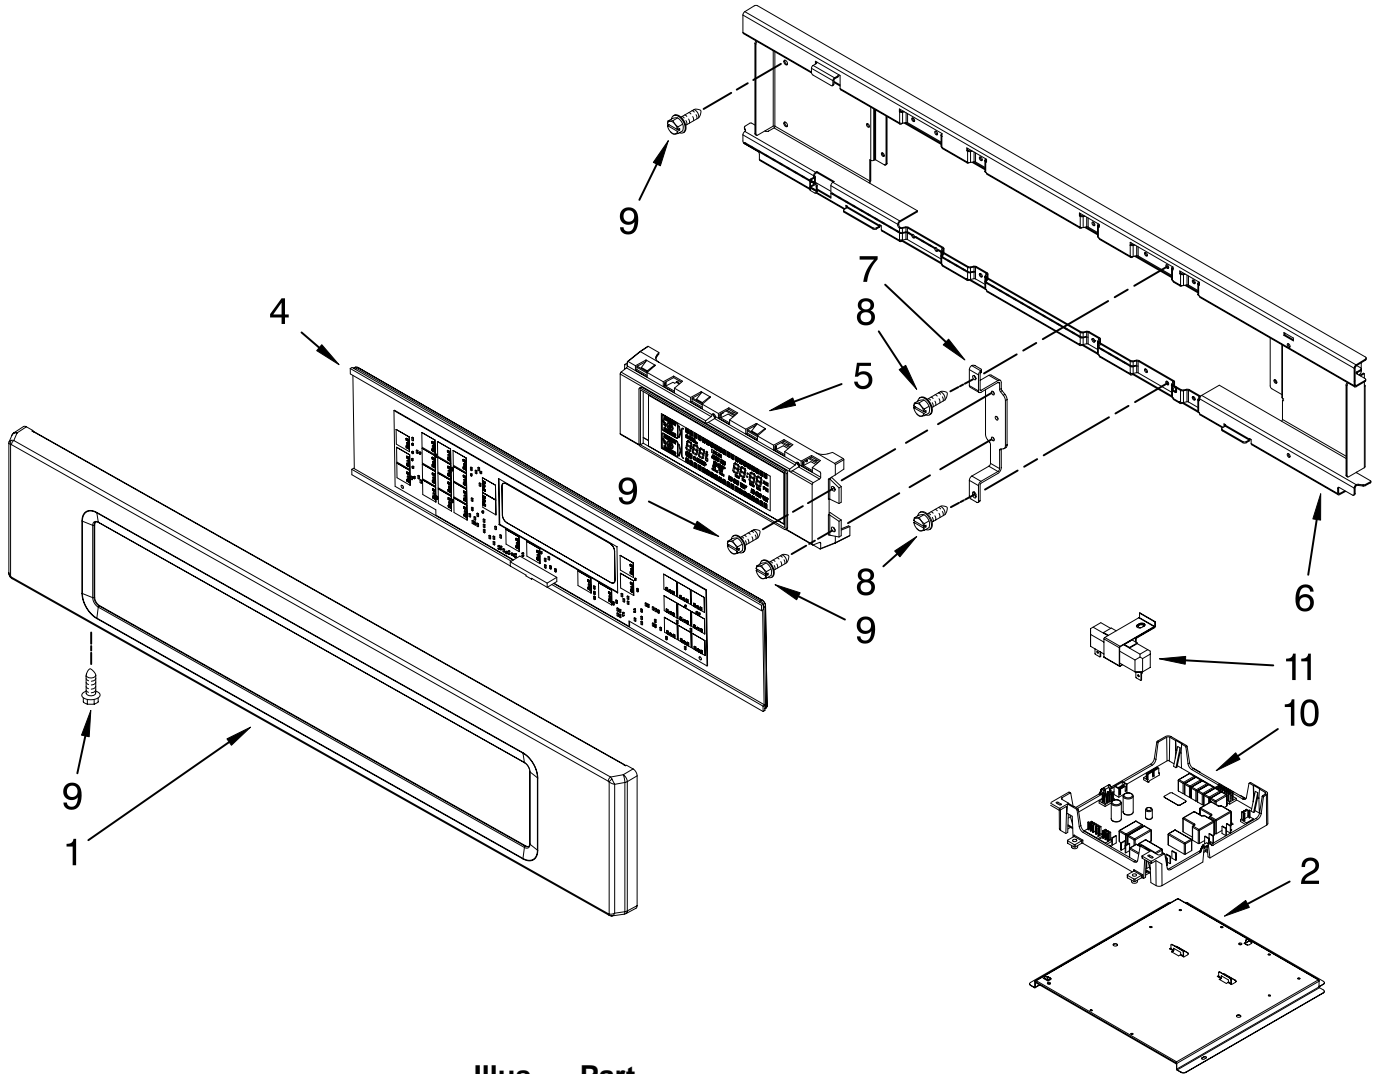

CONTROL PANEL PARTS

For Models: KEBS107SBL04, KEBS107SWH04, KEBS107SSS04
(Black) (White) (Stainless)

Illus. No.	Part No.	DESCRIPTION
1	8303716BL 8303716WH W10216219	Panel, Control Black White Stainless
2	8303687	Support, Appliance Manager
4	8303879	Control Panel, Glass Touch
5	W10118733	User Interface
6	8303719	Backer, Control
7	8303887	Bracket, Enclosure
8	4449154	Screw
9	3400832	Screw
10	W10119143	Appliance Manager
11	8304441	Resistor, Drop

FOR ORDERING INFORMATION REFER TO PARTS PRICE LIST