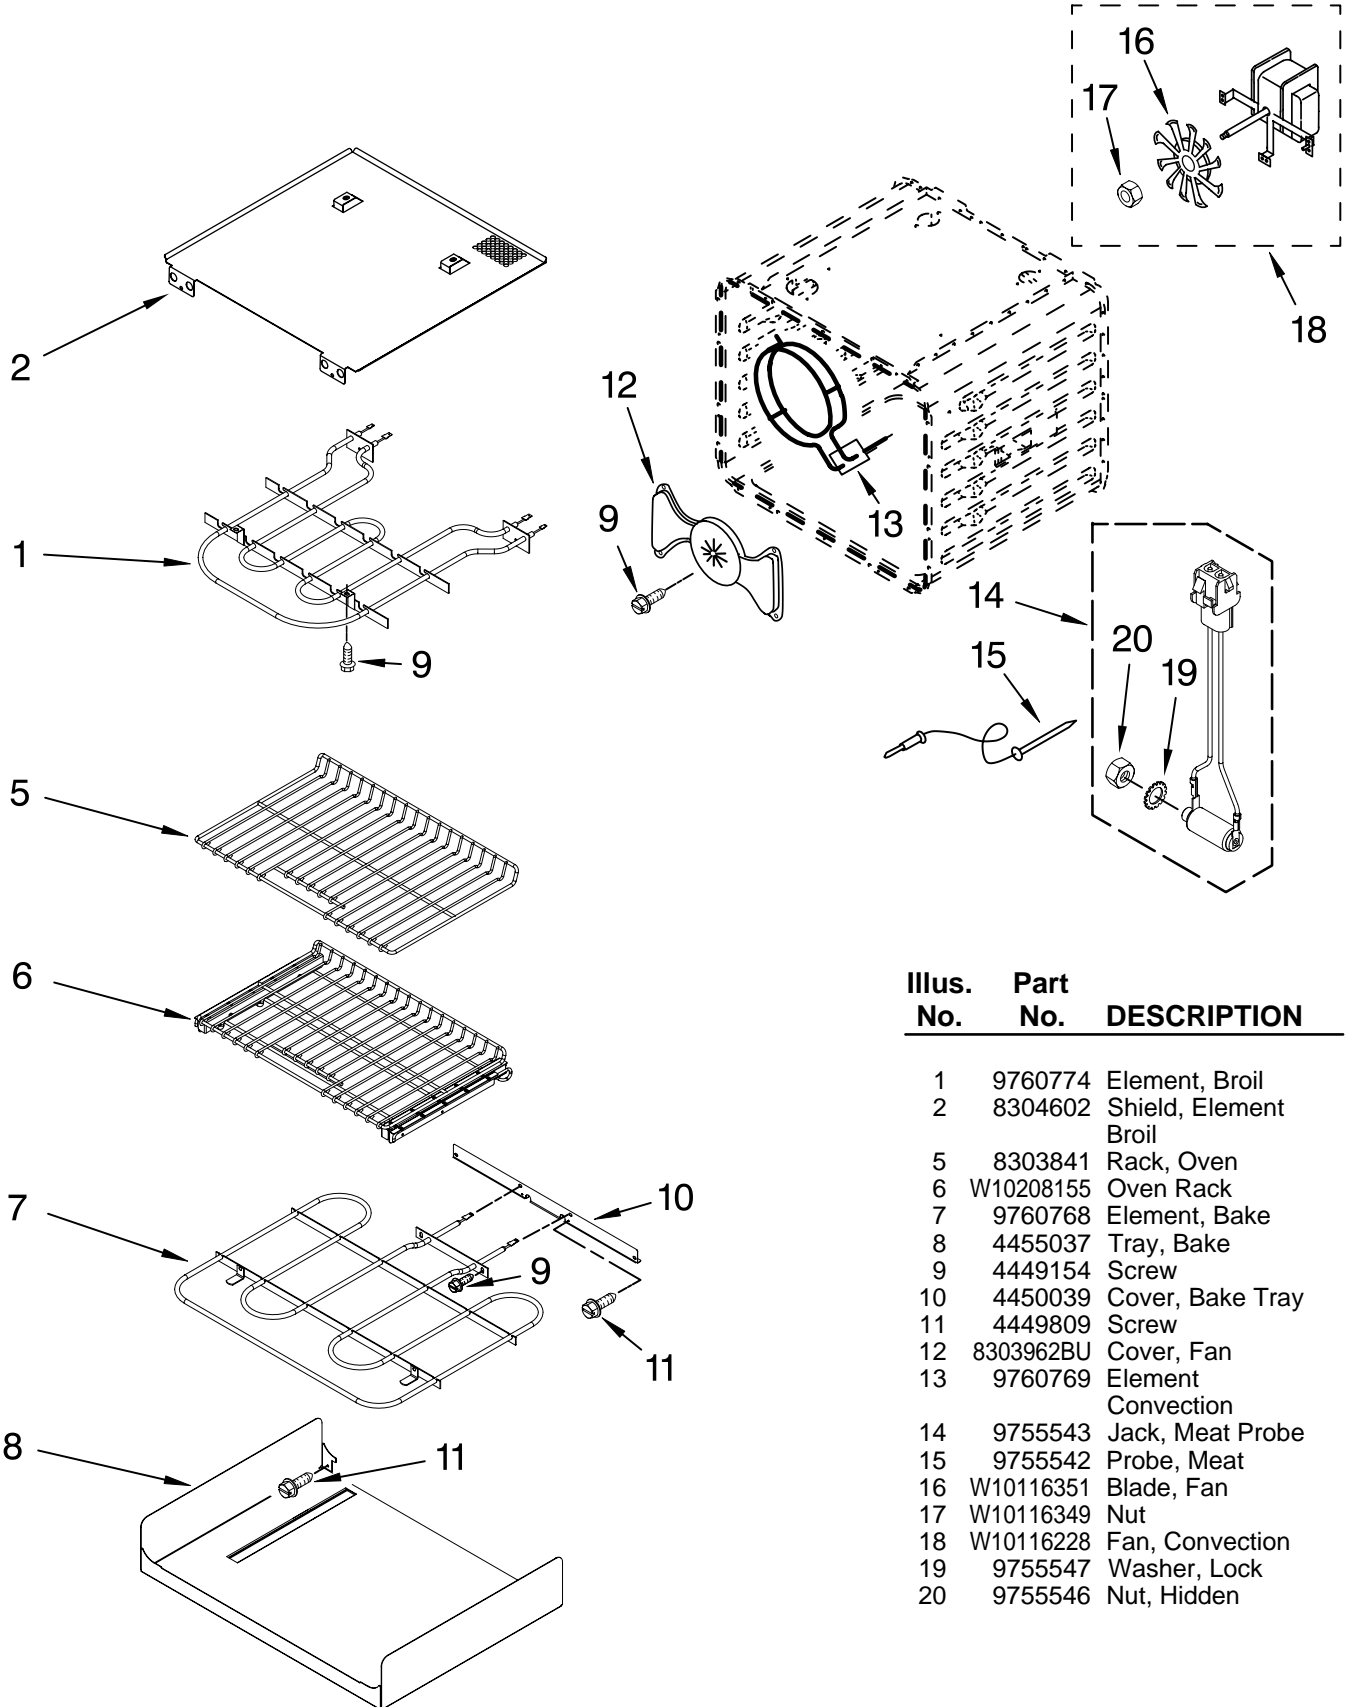

FOR ORDERING INFORMATION REFER TO PARTS PRICE LIST

CONTROL PANEL PARTS

For Models: KEBS107SBL04, KEBS107SWH04, KEBS107SSS04
(Black) (White) (Stainless)

Illus. No.	Part No.	DESCRIPTION
1	8303716BL 8303716WH W10216219	Panel, Control Black White Stainless
2	8303687	Support, Appliance Manager
4	8303879	Control Panel, Glass Touch
5	W10118733	User Interface
6	8303719	Backer, Control
7	8303887	Bracket, Enclosure
8	4449154	Screw
9	3400832	Screw
10	W10119143	Appliance Manager
11	8304441	Resistor, Drop

FOR ORDERING INFORMATION REFER TO PARTS PRICE LIST

OVEN DOOR PARTS

For Models: KEBS107SBL04, KEBS107SWH04, KEBS107SSS04
(Black) (White) (Stainless)

Illus. No.	Part No.	DESCRIPTION	Illus. No.	Part No.	DESCRIPTION	Illus. No.	Part No.	DESCRIPTION
1	8303737BL	Door Liner	10	8304523	Seal	15	8303745BL	Frame, Door Side
2	W10174285	Hinge, Door (2)	11	8304360BL	Bracket, Handle	16	8303746	Bracket, Top Door
3	3196183	Screw	12		Door Glass, Assy Includes #17	17		Badge
4	8304581BL	Vent, Door Top		8303993	Black		8304603BL	Black
5		Bracket, Door		8303995	White		8304603WH	White
	8304377	Right		W10237350	Stainless		8304603SS	Stainless
	8304378	Left	13		Door Handle	18	8304522	Bumper, Glass
6		Cover, Hinge		8303774BL	Black			
	W10137044	Right		8303774WH	White			
	W10137043	Left		8303774SS	Stainless			
7	8303731	Glass, Inner						
8	4449743	Screw						

FOR ORDERING INFORMATION REFER TO PARTS PRICE LIST

INTERNAL OVEN PARTS

For Models: KEBS107SBL04, KEBS107SWH04, KEBS107SSS04
(Black) (White) (Stainless)

Illus. No.	Part No.	DESCRIPTION
1	9760774	Element, Broil
2	8304602	Shield, Element Broil
5	8303841	Rack, Oven
6	W10208155	Oven Rack
7	9760768	Element, Bake
8	4455037	Tray, Bake
9	4449154	Screw
10	4450039	Cover, Bake Tray
11	4449809	Screw
12	8303962BU	Cover, Fan
13	9760769	Element Convection
14	9755543	Jack, Meat Probe
15	9755542	Probe, Meat
16	W10116351	Blade, Fan
17	W10116349	Nut
18	W10116228	Fan, Convection
19	9755547	Washer, Lock
20	9755546	Nut, Hidden