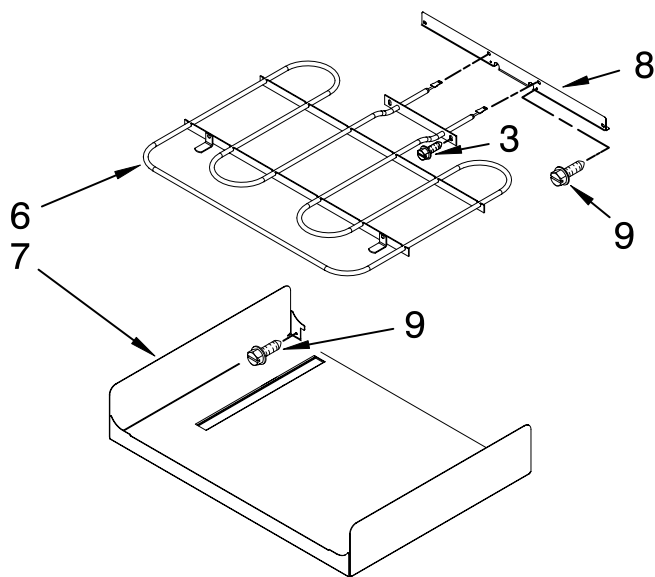

INTERNAL OVEN PARTS

For Models: KEBS177SBL00, KEBS177SWH00, KEBS177SSS00

(Black)

(White)

(Stainless)

Illus. No.	Part No.	DESCRIPTION

1	8304586	Element, Broil Shield
2	9760774	Element, Broil
3	4449154	Screw
4	8303842	Rack, Oven
6	9760768	Element, Bake
7	4455036	Tray, Bake
8	4450039	Cover, Bake Tray
9	4449809	Screw
10	8304422BU	Cover, Fan
11	9760769	Element Convection
12	4452226	Blade, Fan
13	4452227	Nut
14	4451583	Fan, Convection
15	9755543	Jack, Meat Probe
16	9755542	Probe, Meat
17	9755547	Washer, Lock
18	9755546	Nut, Hidden

FOR ORDERING INFORMATION REFER TO PARTS PRICE LIST