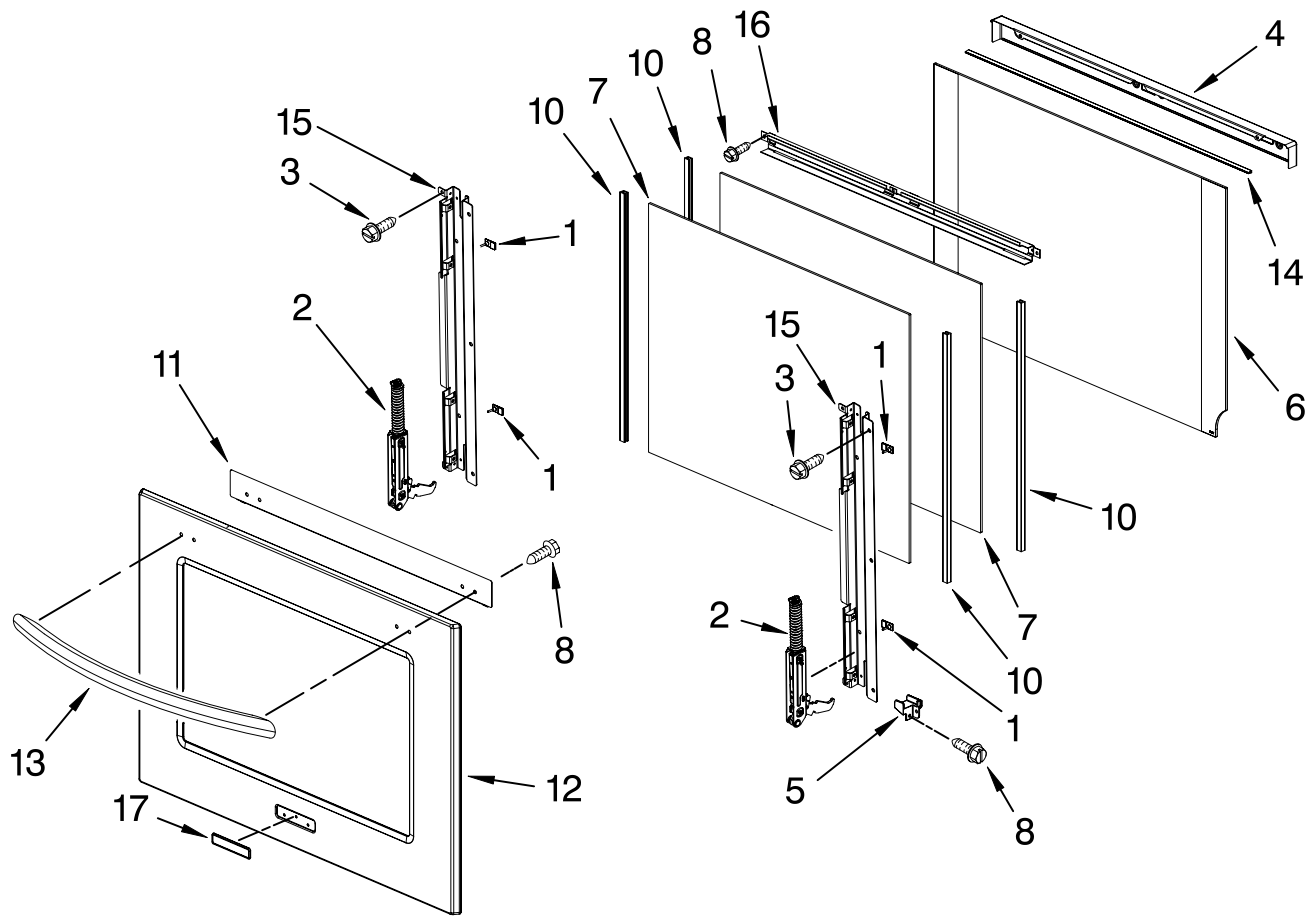

FOR ORDERING INFORMATION REFER TO PARTS PRICE LIST

CONTROL PANEL PARTS

For Models: KEBS177SBL00, KEBS177SWH00, KEBS177SSS00
 (Black) (White) (Stainless)

Illus. No.	Part No.	DESCRIPTION
1	8303717BL 8303717WH 8303717SS	Panel, Control Black White Stainless
2	8303687	Support, Appliance Manager
3	8303797	Bracket, Control Panel
4	8303879	Keyboard, Glass Touch
5	W10118733	User Interface
6	8303720	Backer, Control
7	8303887	Bracket, Enclosure (2)
8	4449154	Screw
9	3400832	Screw
10	W10119143	Appliance Manager
11	8304441	Resistor, Drop
12	4449809	Screw
13	9760749	Bumper

FOR ORDERING INFORMATION REFER TO PARTS PRICE LIST

OVEN DOOR PARTS

For Models: KEBS177SBL00, KEBS177SWH00, KEBS177SSS00
(Black) (White) (Stainless)

Illus. No.	Part No.	DESCRIPTION
1	8304522	Bumper, Door
2	8303990	Hinge, Door (2)
3	3196183	Screw
4	8304580BL	Vent, Door Top
5		Bracket, Door
	8304377	Right
	8304378	Left
6	8303738BL	Door Liner
7	8303732	Glass, Inner
8	4449743	Screw