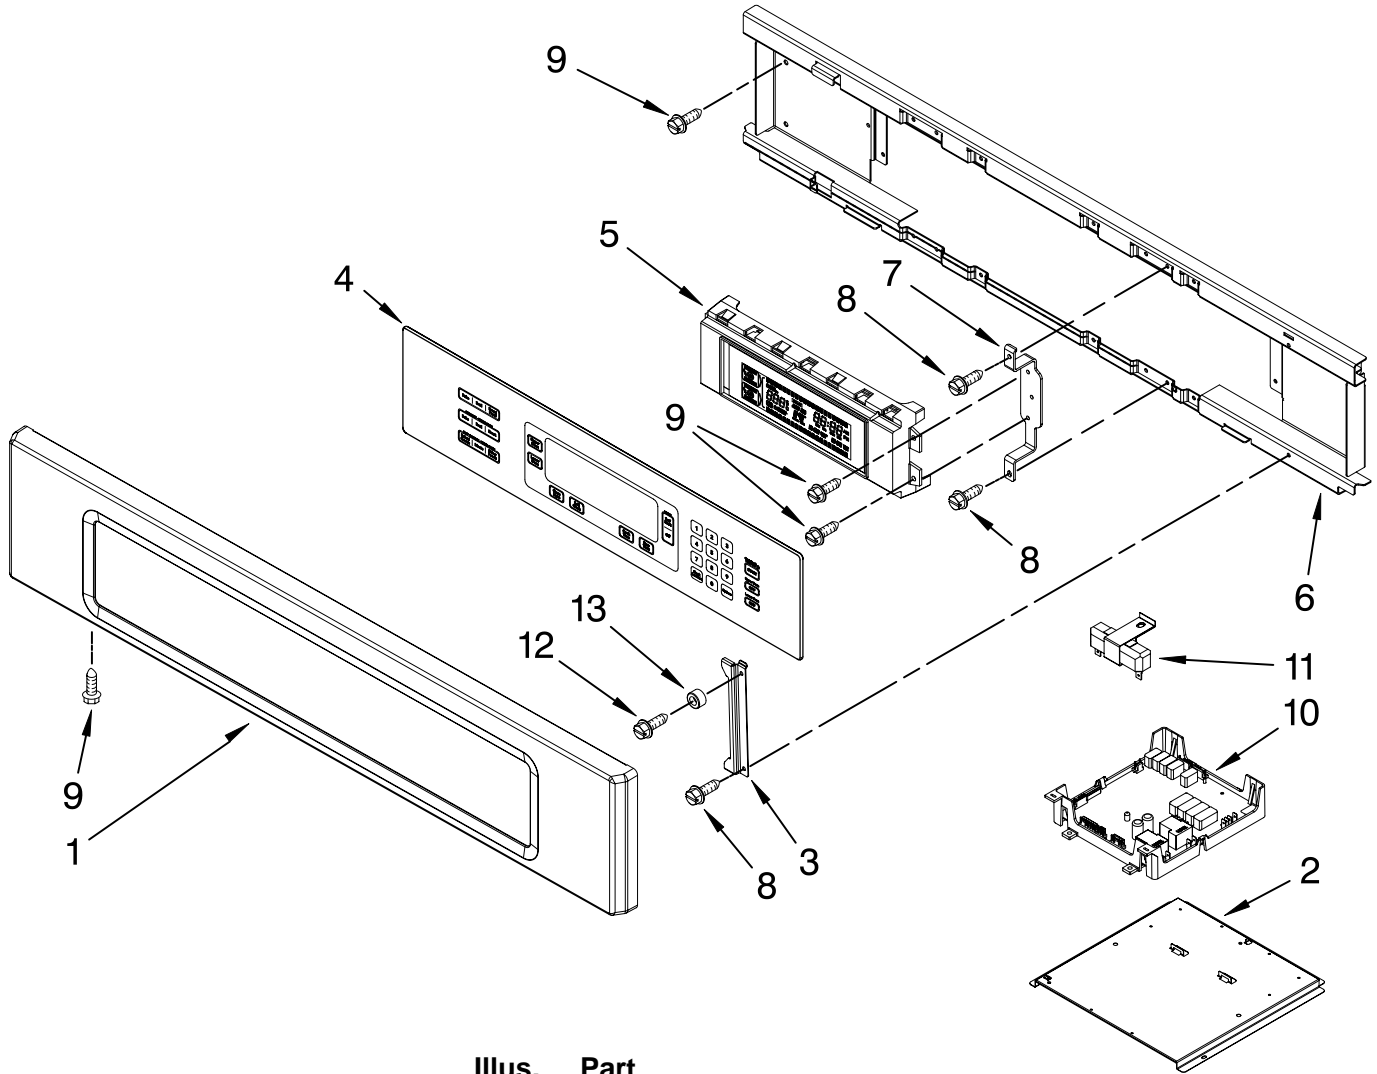

CONTROL PANEL PARTS

For Models: KEBS177SBL00, KEBS177SWH00, KEBS177SSS00
(Black) (White) (Stainless)

Illus. No.	Part No.	DESCRIPTION
1	8303717BL 8303717WH 8303717SS	Panel, Control Black White Stainless
2	8303687	Support, Appliance Manager
3	8303797	Bracket, Control Panel
4	8303879	Keyboard, Glass Touch
5	W10118733	User Interface
6	8303720	Backer, Control
7	8303887	Bracket, Enclosure (2)
8	4449154	Screw
9	3400832	Screw
10	W10119143	Appliance Manager
11	8304441	Resistor, Drop
12	4449809	Screw
13	9760749	Bumper

FOR ORDERING INFORMATION REFER TO PARTS PRICE LIST