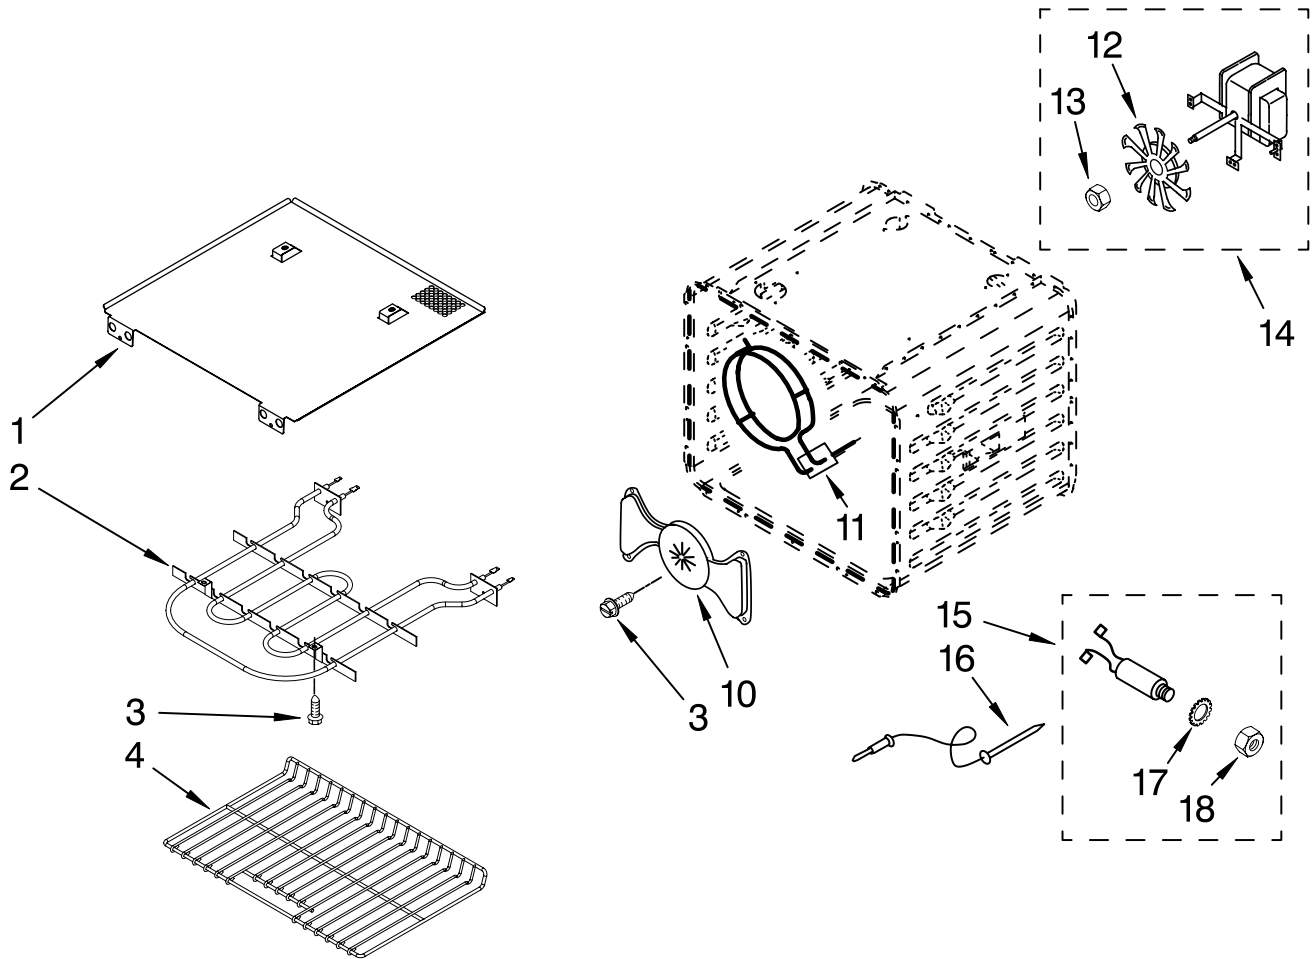

INTERNAL OVEN PARTS

For Models: KEBS177SBL00, KEBS177SWH00, KEBS177SSS00

(Black)

(White)

(Stainless)

Illus. No.	Part No.	DESCRIPTION

1	8304586	Element, Broil Shield
2	9760774	Element, Broil
3	4449154	Screw
4	8303842	Rack, Oven
6	9760768	Element, Bake
7	4455036	Tray, Bake
8	4450039	Cover, Bake Tray
9	4449809	Screw
10	8304422BU	Cover, Fan
11	9760769	Element Convection
12	4452226	Blade, Fan
13	4452227	Nut
14	4451583	Fan, Convection
15	9755543	Jack, Meat Probe
16	9755542	Probe, Meat
17	9755547	Washer, Lock
18	9755546	Nut, Hidden

FOR ORDERING INFORMATION REFER TO PARTS PRICE LIST