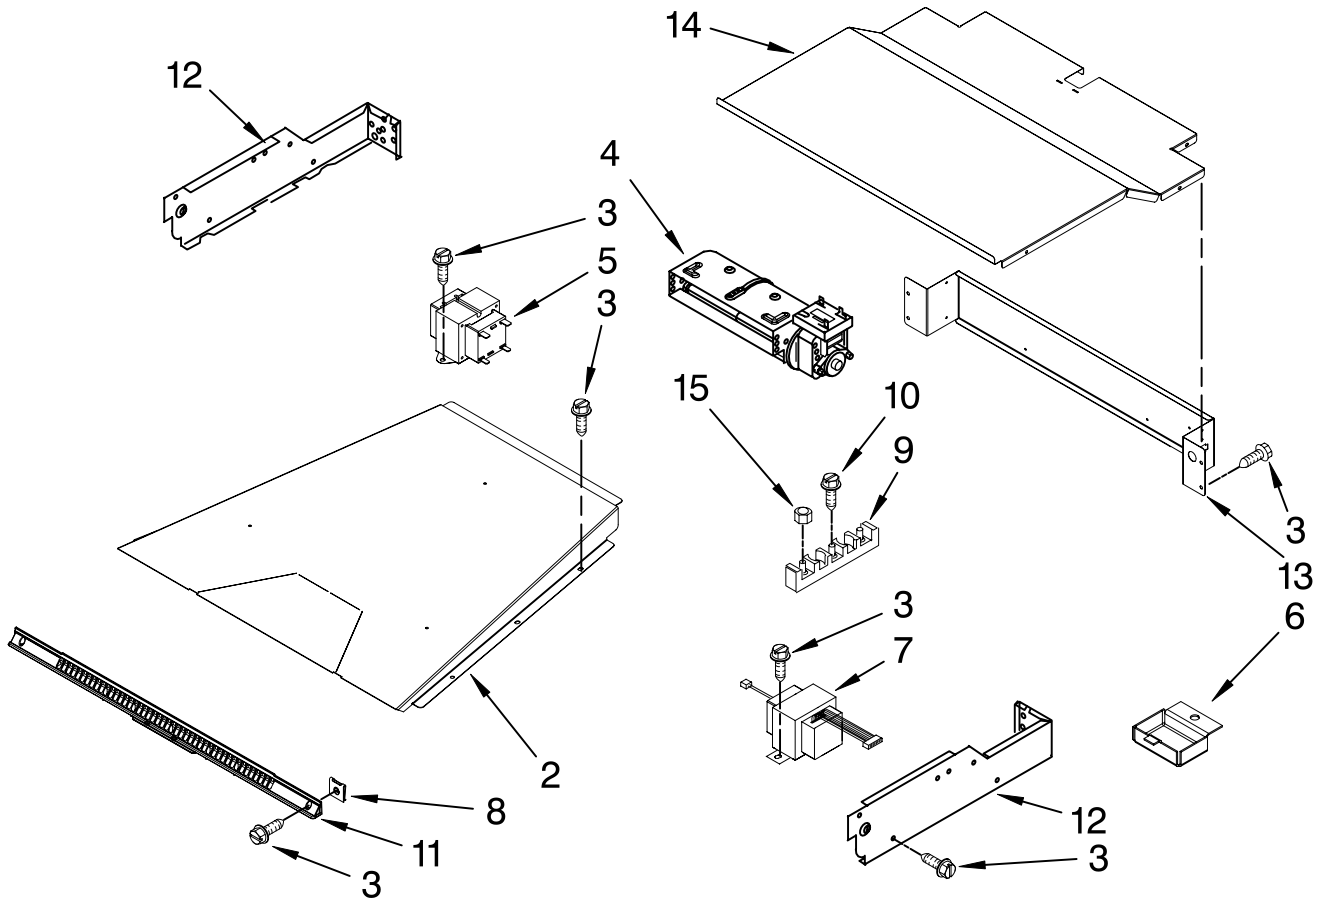

FOR ORDERING INFORMATION REFER TO PARTS PRICE LIST

TOP VENTING PARTS

For Models: KEBS177SBL00, KEBS177SWH00, KEBS177SSS00

(Black)

(White)

(Stainless)

Illus. No.	Part No.	DESCRIPTION
2	8303514	Duct, Air Outlet
3	4449809	Screw
4	8303972	Blower, 60mm
5	9760588	Transformer, Lights
6	8285593	Connector, Cover
7	9760212	Transformr, Control
8	4450118	Nut
9	4449868	Block, Terminal
10	3400080	Screw
11	8303722	Vent, Control Panel
12	8303518	Side, Control Top Right
	8304255	Left
13	8303520	Back, Control Panel
14	8304220	Cover, Top
15	112432	Nut (3)