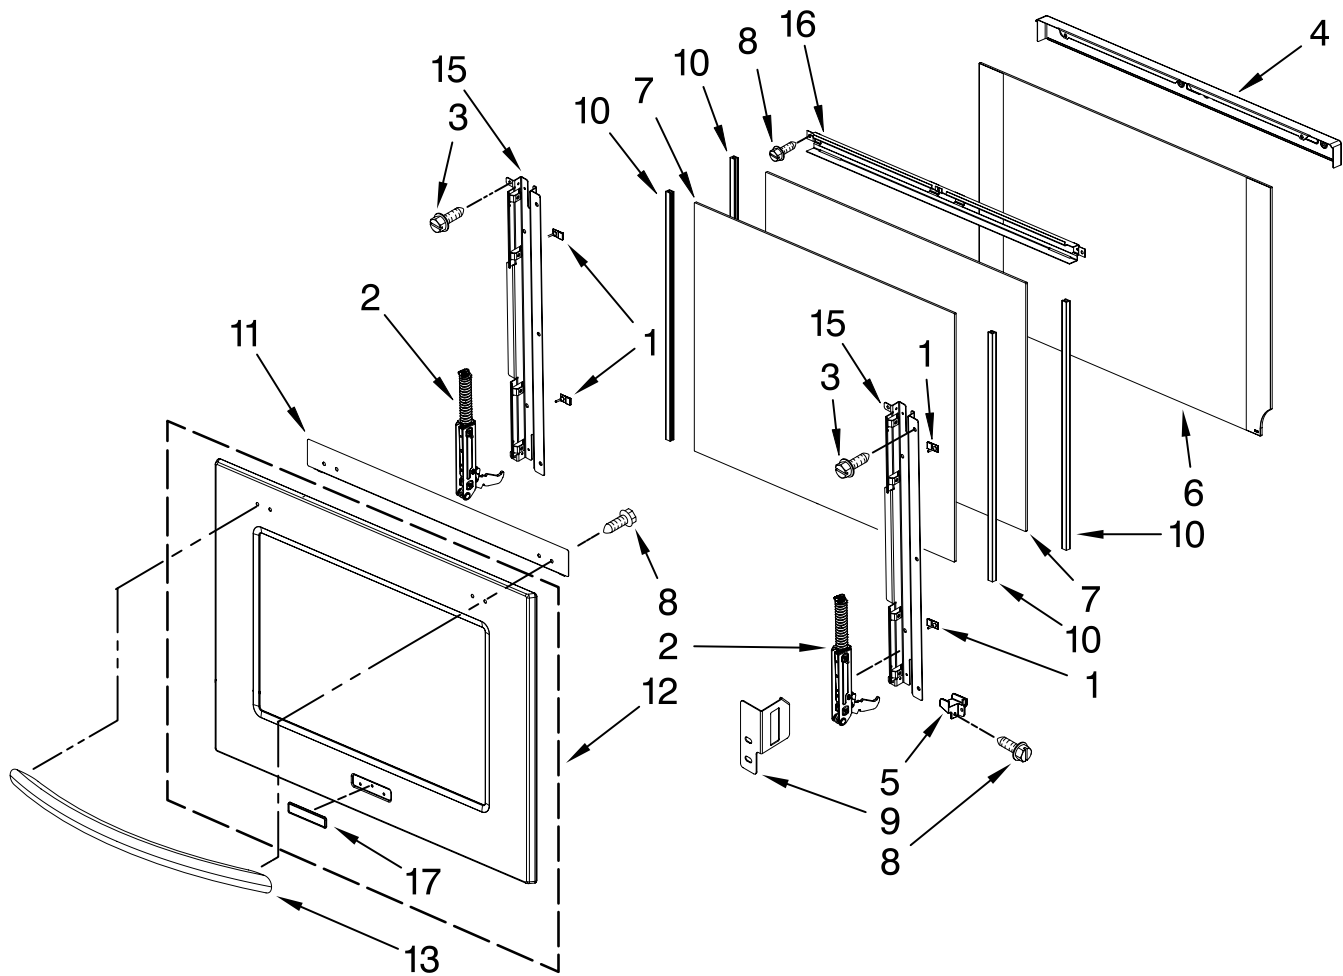

FOR ORDERING INFORMATION REFER TO PARTS PRICE LIST

CONTROL PANEL PARTS

For Models: KEBS177SBL04, KEBS177SWH04, KEBS177SSS04
(Black) (White) (Stainless)

Illus. No.	Part No.	DESCRIPTION
1	8303717BL 8303717WH W10165446	Panel, Control Black White Stainless
2	8303687	Support, Appliance Manager
4	8303879	Keyboard, Glass Touch
5	W10118733	User Interface
6	8303720	Backer, Control
7	8303887	Bracket, Enclosure (2)
8	4449154	Screw
9	3400832	Screw
10	W10119143	Appliance Manager
11	8304441	Resistor, Drop

FOR ORDERING INFORMATION REFER TO PARTS PRICE LIST

OVEN DOOR PARTS

For Models: KEBS177SBL04, KEBS177SWH04, KEBS177SSS04
(Black) (White) (Stainless)

Illus. No.	Part No.	DESCRIPTION
1	8304522	Bumper, Door
2	W10174288	Hinge, Door (2)
3	3196183	Screw
4	8304580BL	Vent, Door Top
5		Bracket, Door
	8304377	Right
	8304378	Left
6	8303738BL	Door Liner
7	8303732	Glass, Inner
8	4449743	Screw