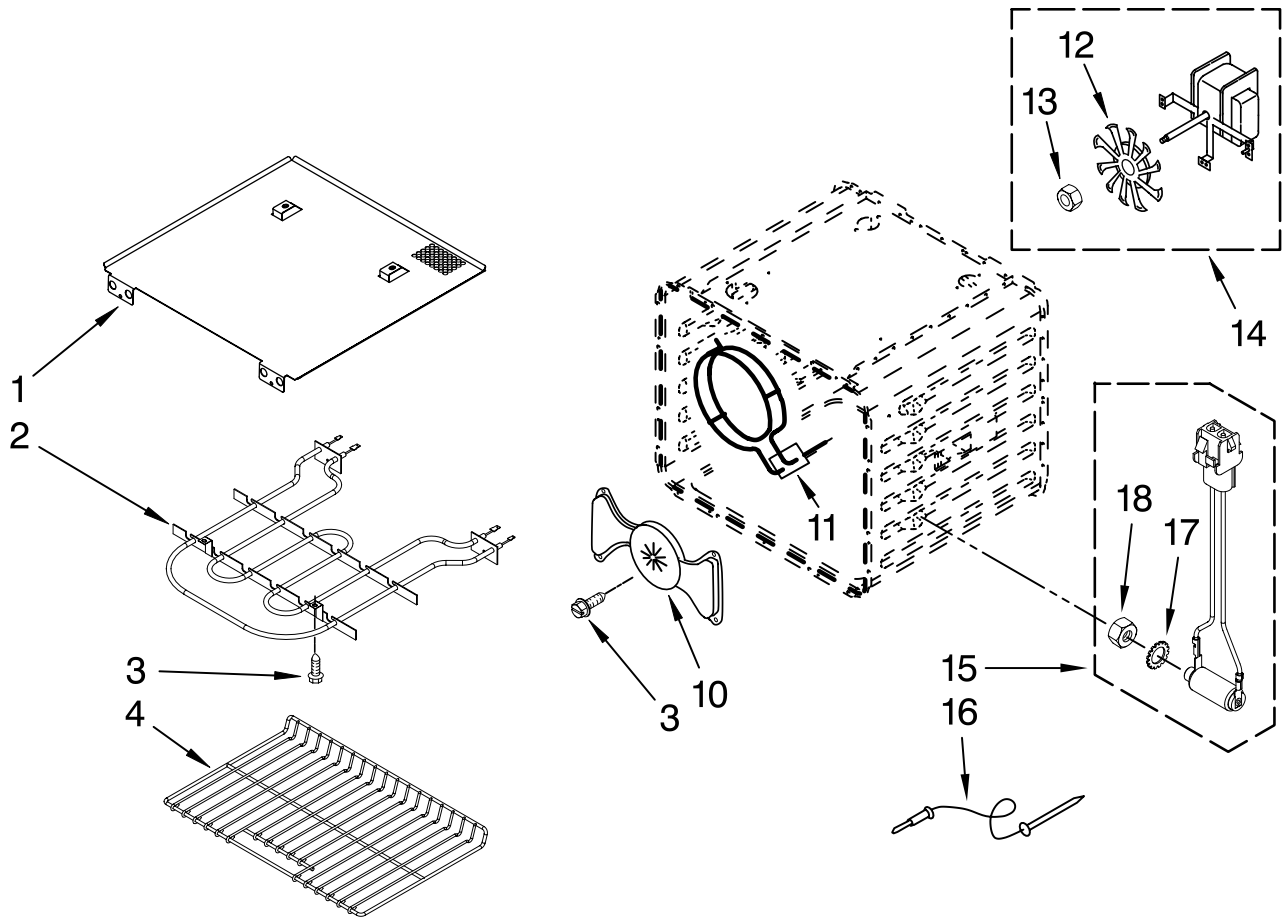

INTERNAL OVEN PARTS

For Models: KEBS177SBL04, KEBS177SWH04, KEBS177SSS04
(Black) (White) (Stainless)

Illus. No.	Part No.	DESCRIPTION

1	8304602	Element, Broil Shield
2	9760774	Element, Broil
3	4449154	Screw
4	8303842	Rack, Oven
6	9760768	Element, Bake
7	4455036	Tray, Bake
8	4450039	Cover, Bake Tray
9	4449809	Screw
10	8304422BU	Cover, Fan
11	9760769	Element Convection
12	W10116351	Blade, Fan
13	W10116349	Nut
14	W10116228	Fan, Convection
15	9755543	Jack, Meat Probe
16	9755542	Probe, Meat
17	9755547	Washer, Lock
18	9755546	Nut, Hidden

FOR ORDERING INFORMATION REFER TO PARTS PRICE LIST