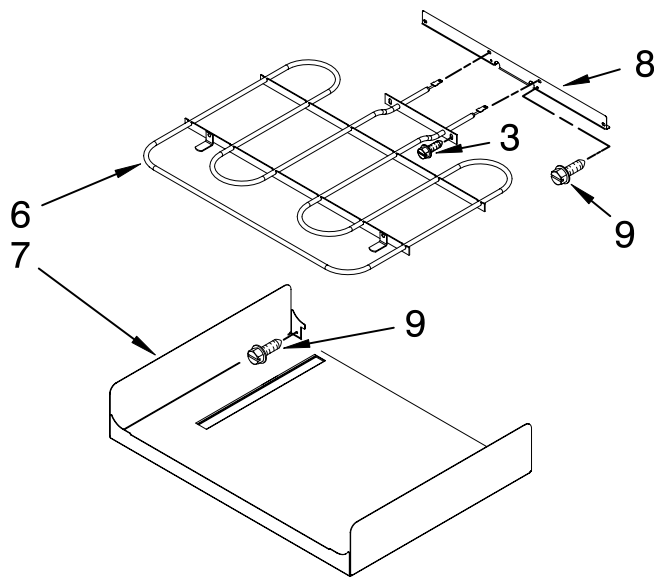

INTERNAL OVEN PARTS

For Models: KEBS177SBL04, KEBS177SWH04, KEBS177SSS04
(Black) (White) (Stainless)

Illus. No.	Part No.	DESCRIPTION

1	8304602	Element, Broil Shield
2	9760774	Element, Broil
3	4449154	Screw
4	8303842	Rack, Oven
6	9760768	Element, Bake
7	4455036	Tray, Bake
8	4450039	Cover, Bake Tray
9	4449809	Screw
10	8304422BU	Cover, Fan
11	9760769	Element Convection
12	W10116351	Blade, Fan
13	W10116349	Nut
14	W10116228	Fan, Convection
15	9755543	Jack, Meat Probe
16	9755542	Probe, Meat
17	9755547	Washer, Lock
18	9755546	Nut, Hidden

FOR ORDERING INFORMATION REFER TO PARTS PRICE LIST