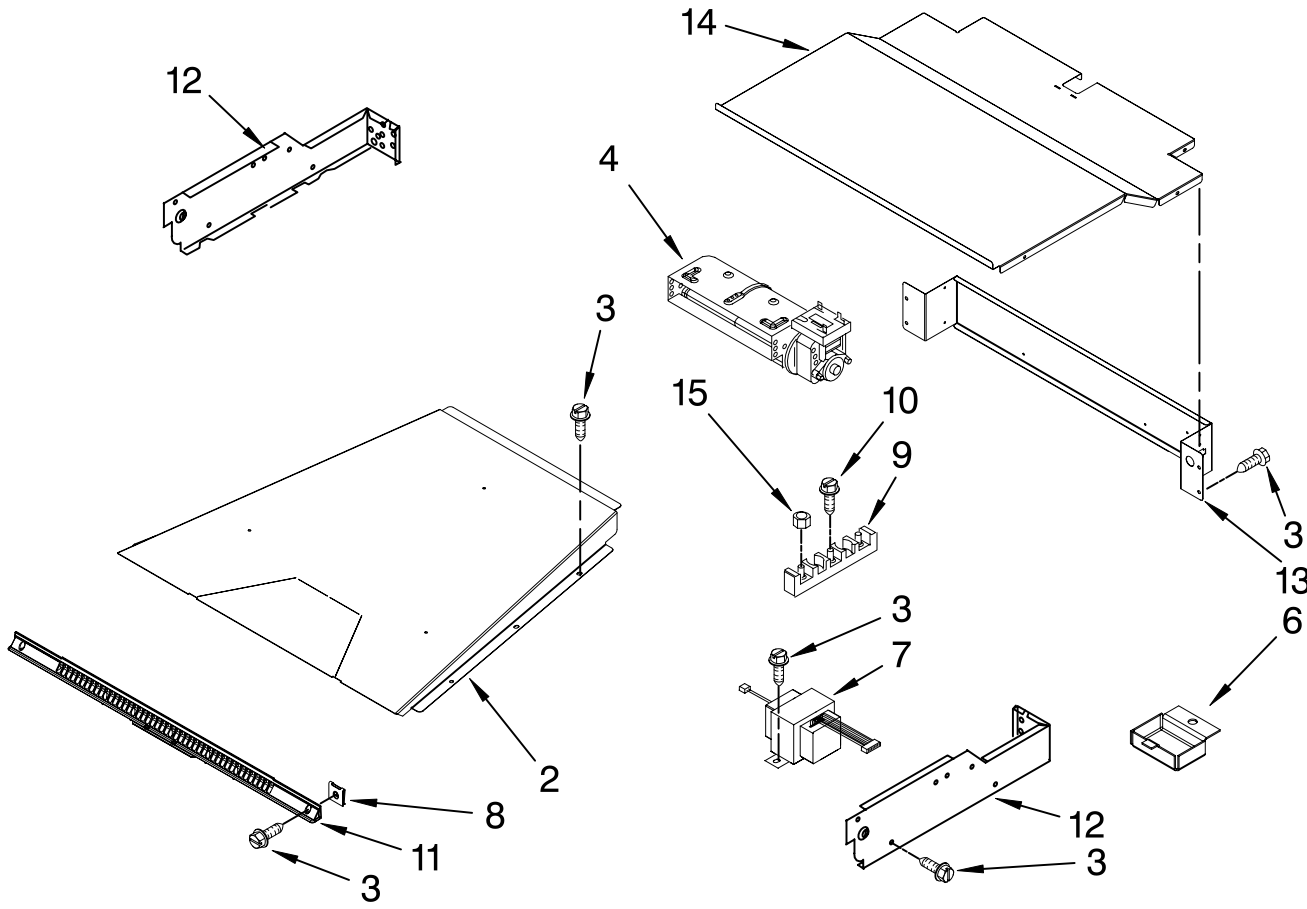

FOR ORDERING INFORMATION REFER TO PARTS PRICE LIST

TOP VENTING PARTS

For Models: KEBS177SBL04, KEBS177SWH04, KEBS177SSS04
 (Black) (White) (Stainless)

Illus. No.	Part No.	DESCRIPTION
2	8304643	Duct, Air Outlet
3	4449809	Screw
4	8303972	Blower, 60mm
6	8285593	Connector, Cover
7	W10111628	Control, Transformer
8	4450118	Nut
9	4449868	Block, Terminal
10	3400080	Screw
11	8303722	Vent, Control Panel
12	8303518	Side, Control Top Right
	8304255	Left
13	8303520	Back, Control
14	8304220	Cover, Top
15	7103P027-60	Nut (3)