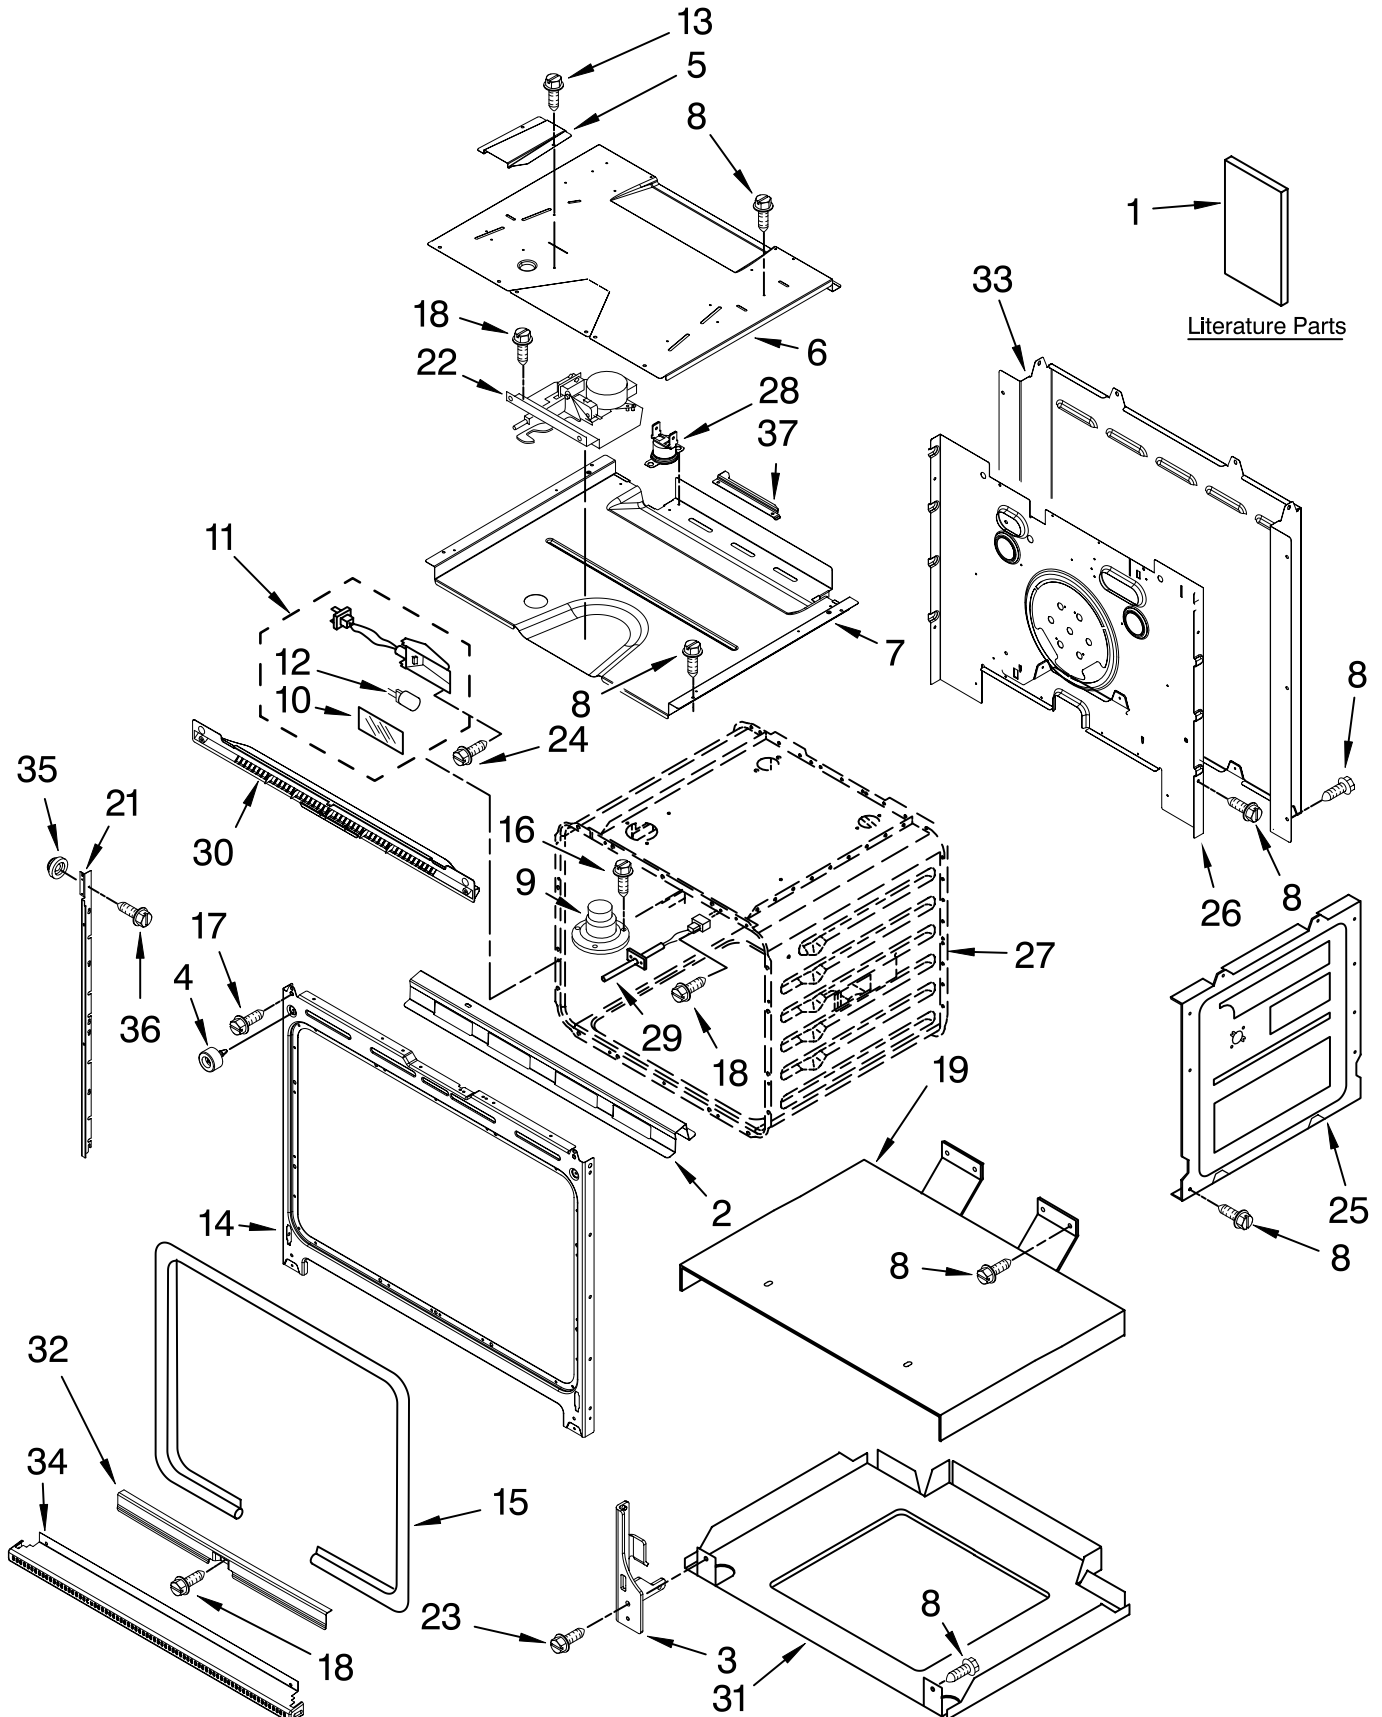

For Models: KEBS207SBL04, KEBS207SWH04, KEBS207SSS04
(Black) (White) (Stainless)

30" BUILT-IN ELECTRIC
DOUBLE OVEN
THERMAL CONVECTION

FOR ORDERING INFORMATION REFER TO PARTS PRICE LIST