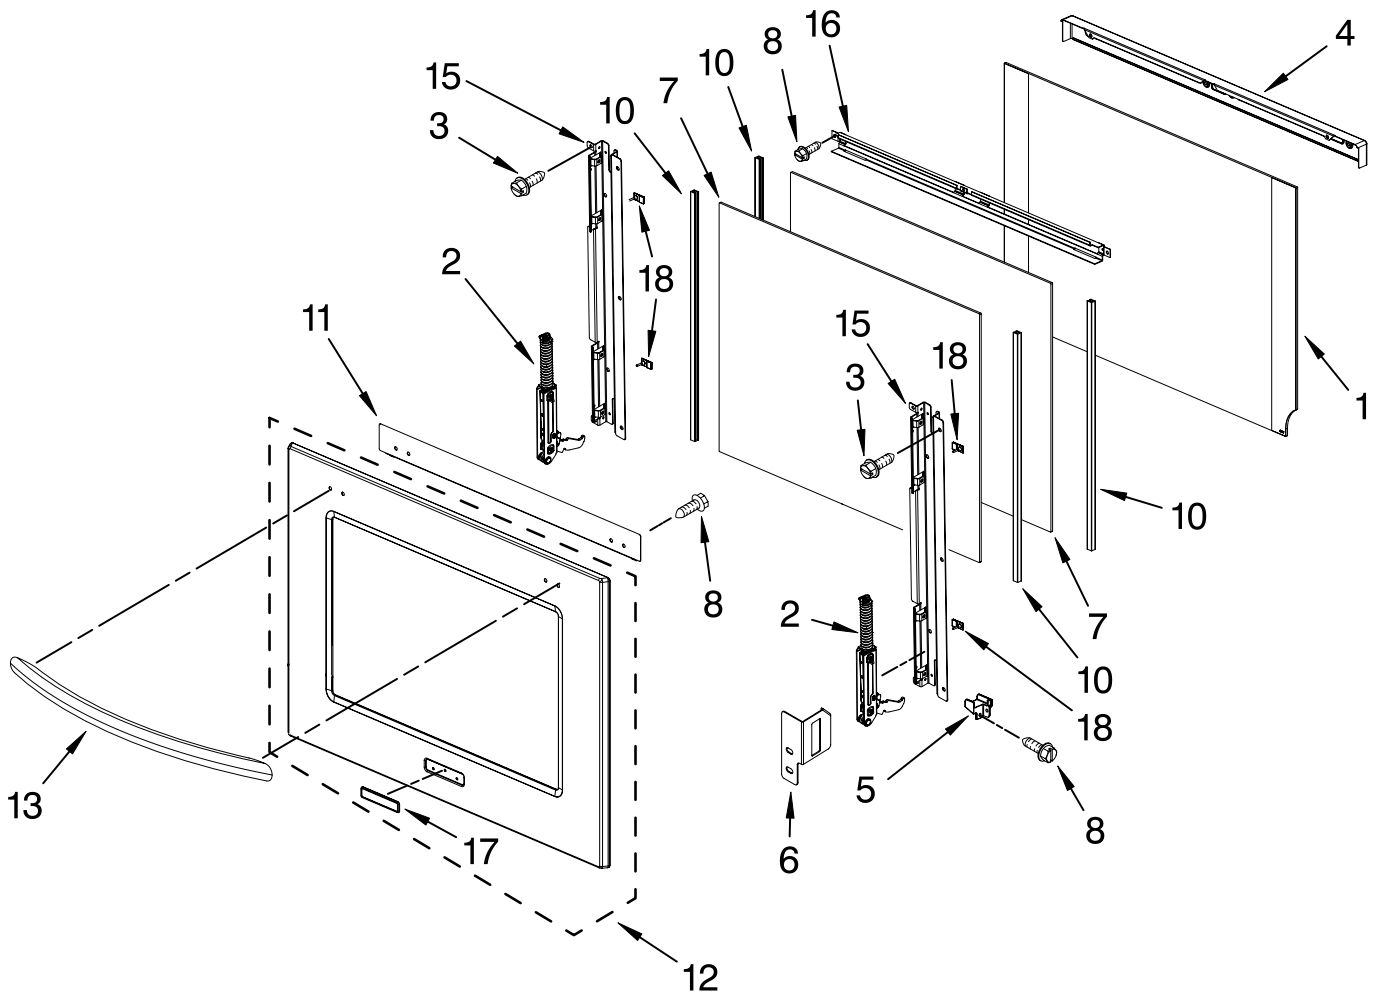

OVEN DOOR PARTS

For Models: KEBS207SBL04, KEBS207SWH04, KEBS207SSS04
(Black) (White) (Stainless)

Illus. No.	Part No.	DESCRIPTION	Illus. No.	Part No.	DESCRIPTION	Illus. No.	Part No.	DESCRIPTION
1	8303737BL	Door Liner	11	8304360BL	Bracket, Handle	13		Door Handle
2	W10174285	Hinge, Door (2)	12		Door Glass, Assy		8303774WH	White
3	3196183	Screw			Lower Includes #17		8303774BL	Black
4	8304581BL	Vent, Door Top		8303995	White		8303774SS	Stainless
5		Bracket, Door		8303993	Black	15	8303745BL	Frame-Door Side(2)
	8304377	Right		W10237354	Stainless	16	8303746	Door, Top Bracket
	8304378	Left			Door Glass, Assy	17		Badge, Lower Door
6		Cover, Door Hinge			Upper No Nameplate		8304603BL	Black
	W10137043	Right		8303996	White		8304603WH	White
	W10137044	Left		8303994	Black		8304603SS	Stainless
7	8303731	Glass, Inner		W10237351	Stainless	18	8304522	Bumper, Glass
8	4449743	Screw						
10	8304523	Seal						

FOR ORDERING INFORMATION REFER TO PARTS PRICE LIST