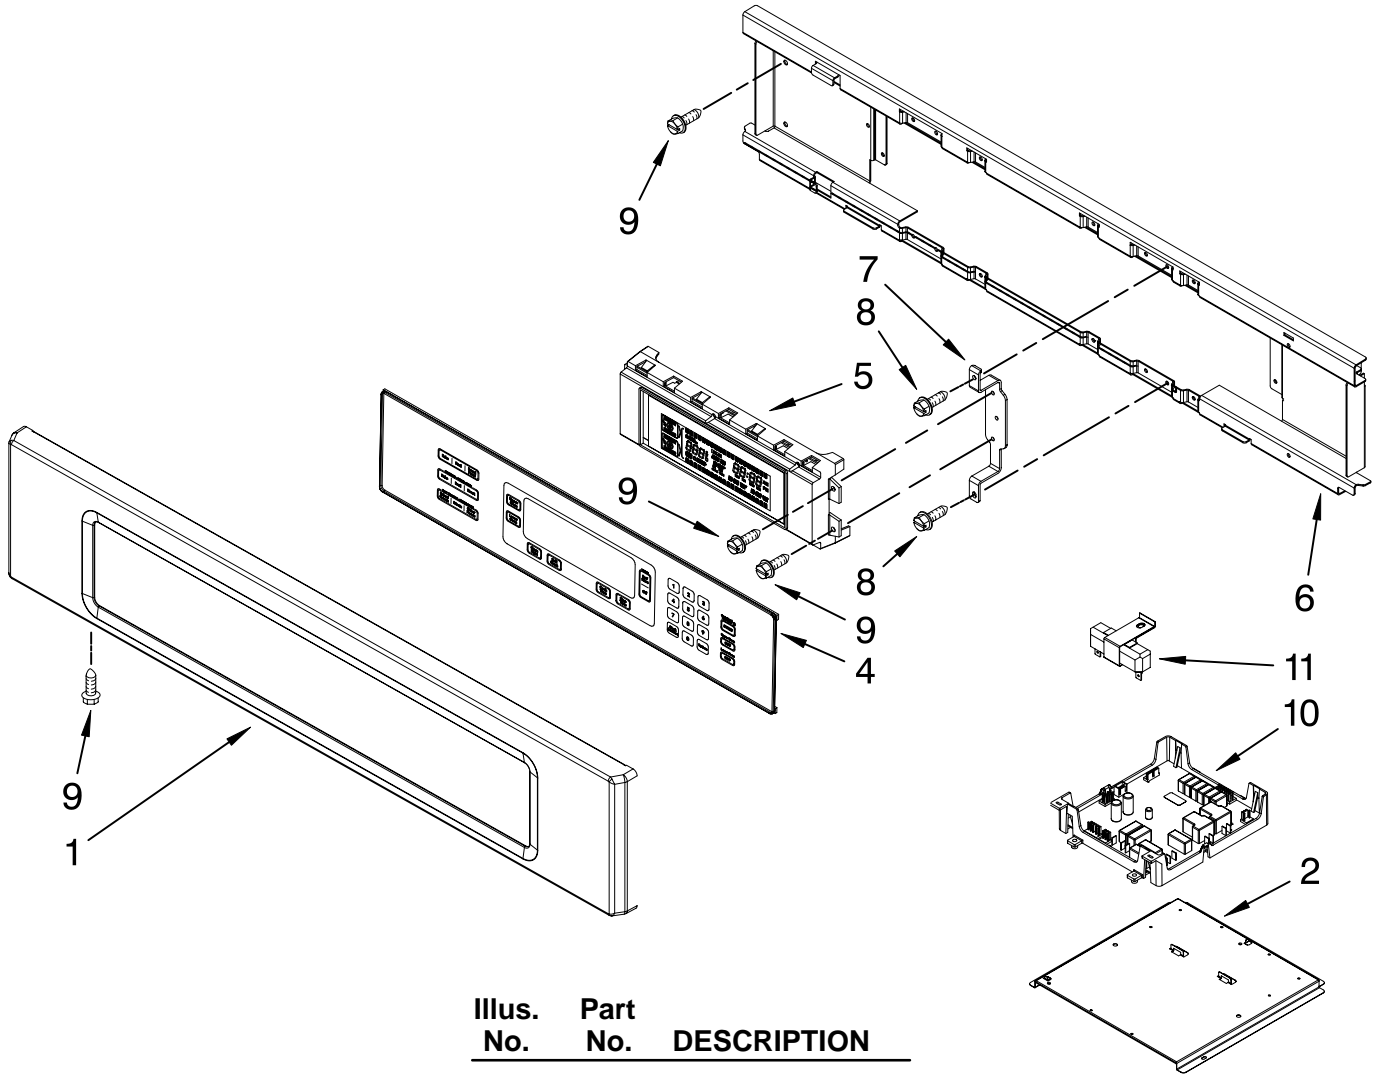

CONTROL PANEL PARTS

For Models: KEBS207SBL04, KEBS207SWH04, KEBS207SSS04
(Black) (White) (Stainless)

Illus. No.	Part No.	DESCRIPTION
1	8303716BL 8303716WH W10216219	Panel, Control Black White Stainless
2	8303687	Support, Appliance Manager
4	8304332	Control Panel, Glass Touch
5	W10172472	User Interface
6	8303719	Backer, Control
7	8303887	Bracket, Enclosure
8	4449154	Screw
9	3400832	Screw
10	W10119142	Appliance Manager
11	8304441	Resistor, Drop

FOR ORDERING INFORMATION REFER TO PARTS PRICE LIST