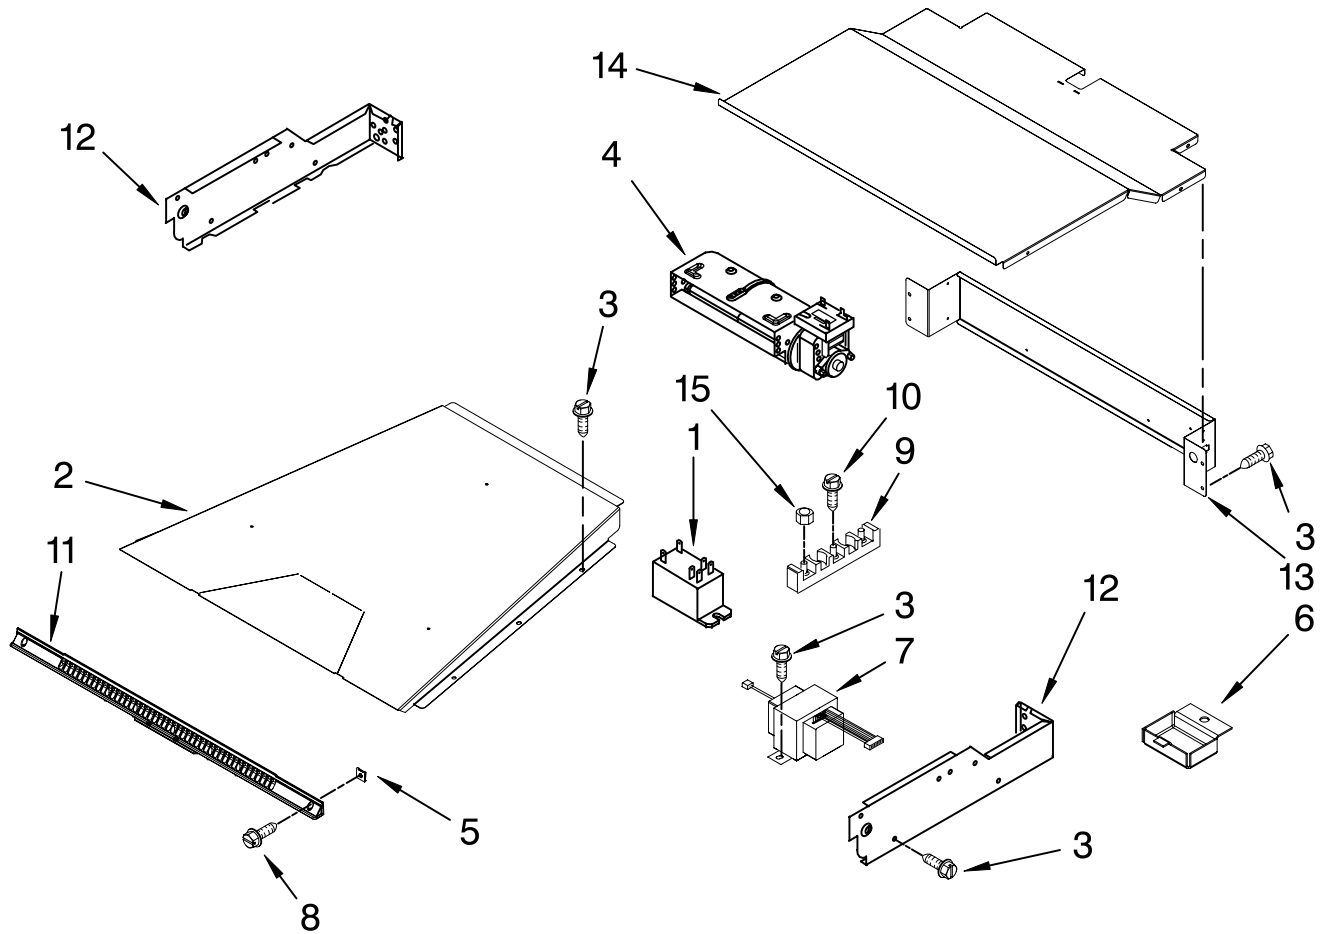

TOP VENTING PARTS

For Models: KEBS207SBL04, KEBS207SWH04, KEBS207SSS04
(Black) (White) (Stainless)

Illus. No.	Part No.	DESCRIPTION

1	9752759	Relay (2)
2	8304643	Duct, Air Outlet
3	4449809	Screw
4	8303972	Blower, 60mm
5	4450118	Nut
6	8285593	Connector, Cover
7	W10111628	Transformer, Control
8	4450038	Screw
9	4449868	Block, Terminal
10	3400080	Screw
11	8303684	Vent, Control Panel
12		Side, Control Top
	8303518	Right
	8304255	Left
13	8303520	Back, Control
14	8304219	Cover, Top
15	112432	Nut (3)

FOR ORDERING INFORMATION REFER TO PARTS PRICE LIST