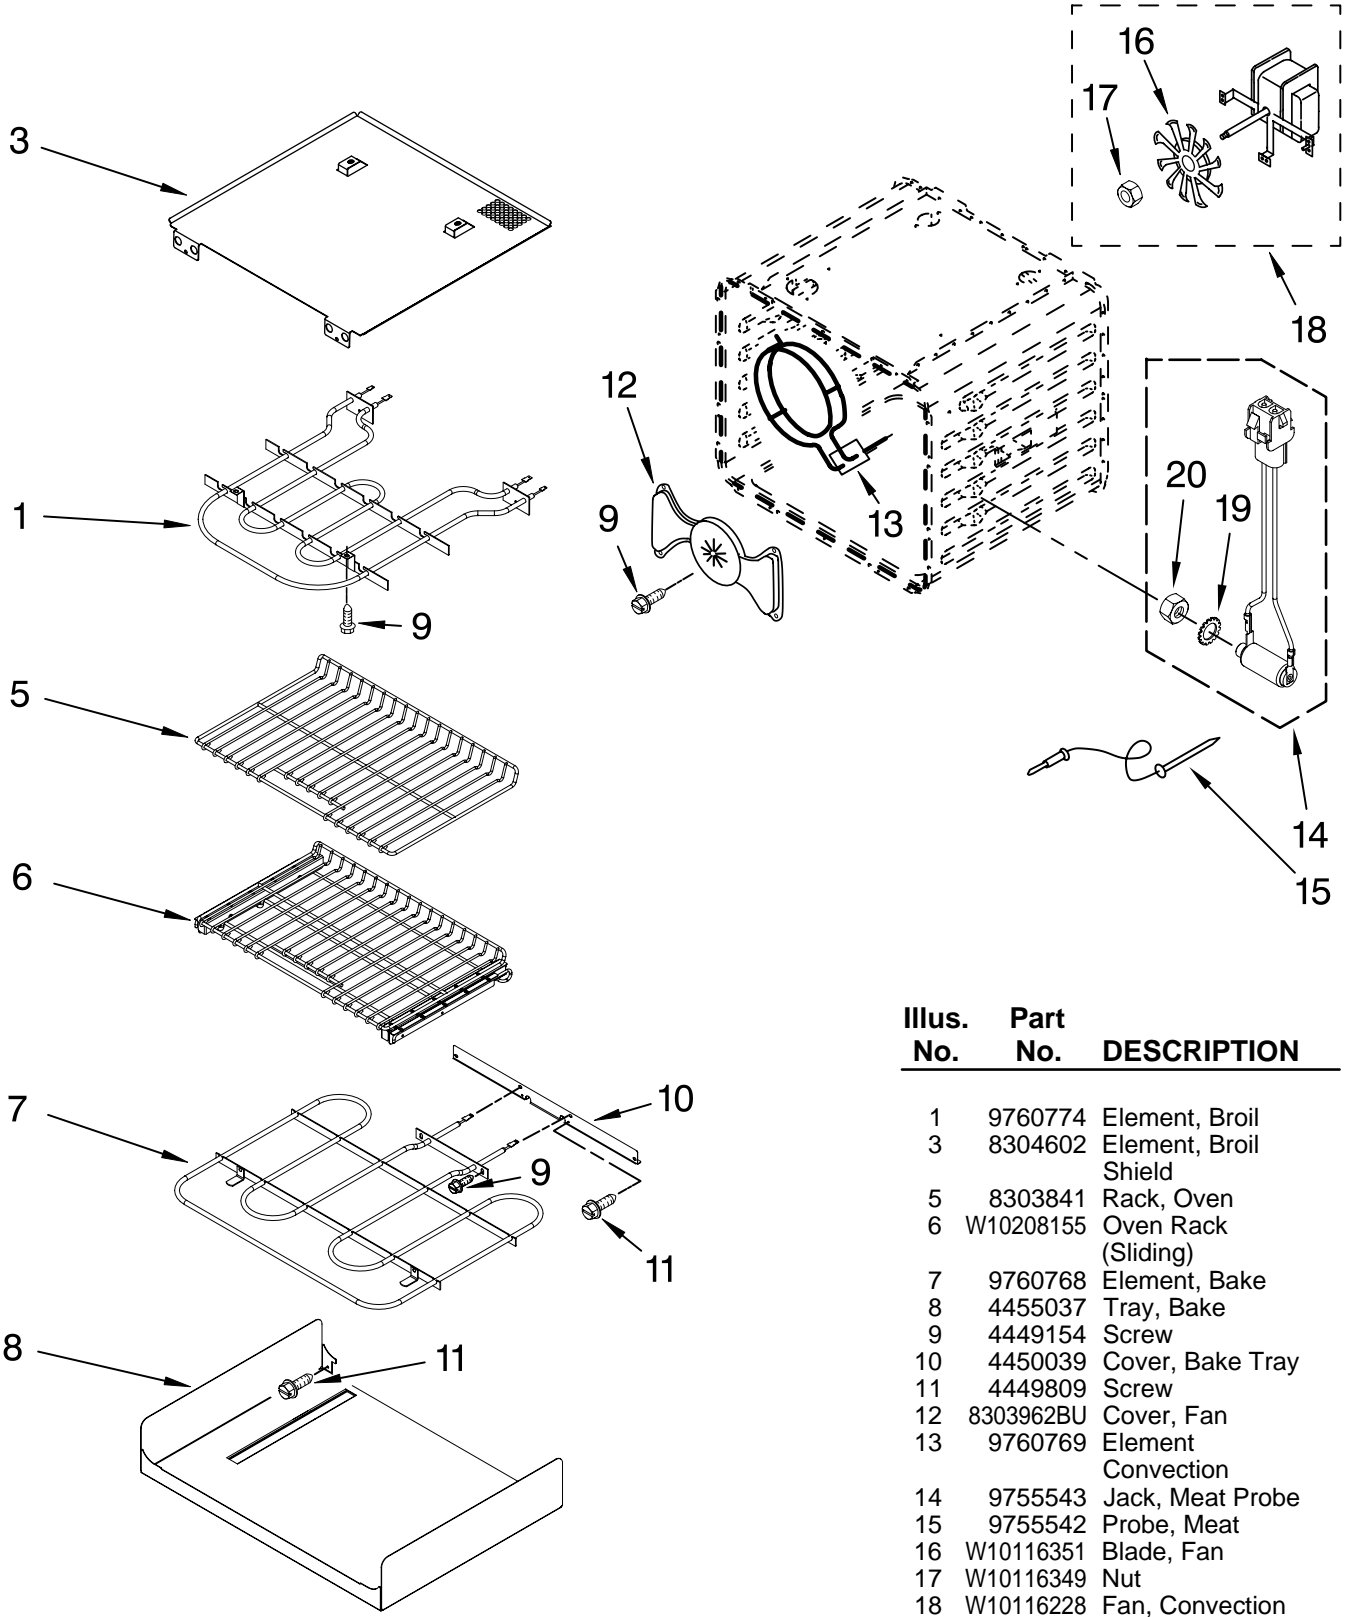

INTERNAL OVEN PARTS

For Models: KEBS207SBL04, KEBS207SWH04, KEBS207SSS04
(Black) (White) (Stainless)

Illus. No.	Part No.	DESCRIPTION
1	9760774	Element, Broil
3	8304602	Element, Broil Shield
5	8303841	Rack, Oven
6	W10208155	Oven Rack (Sliding)
7	9760768	Element, Bake
8	4455037	Tray, Bake
9	4449154	Screw
10	4450039	Cover, Bake Tray
11	4449809	Screw
12	8303962BU	Cover, Fan
13	9760769	Element Convection
14	9755543	Jack, Meat Probe
15	9755542	Probe, Meat
16	W10116351	Blade, Fan
17	W10116349	Nut
18	W10116228	Fan, Convection
19	9755547	Washer, Lock
20	9755546	Nut, Hidden

FOR ORDERING INFORMATION REFER TO PARTS PRICE LIST