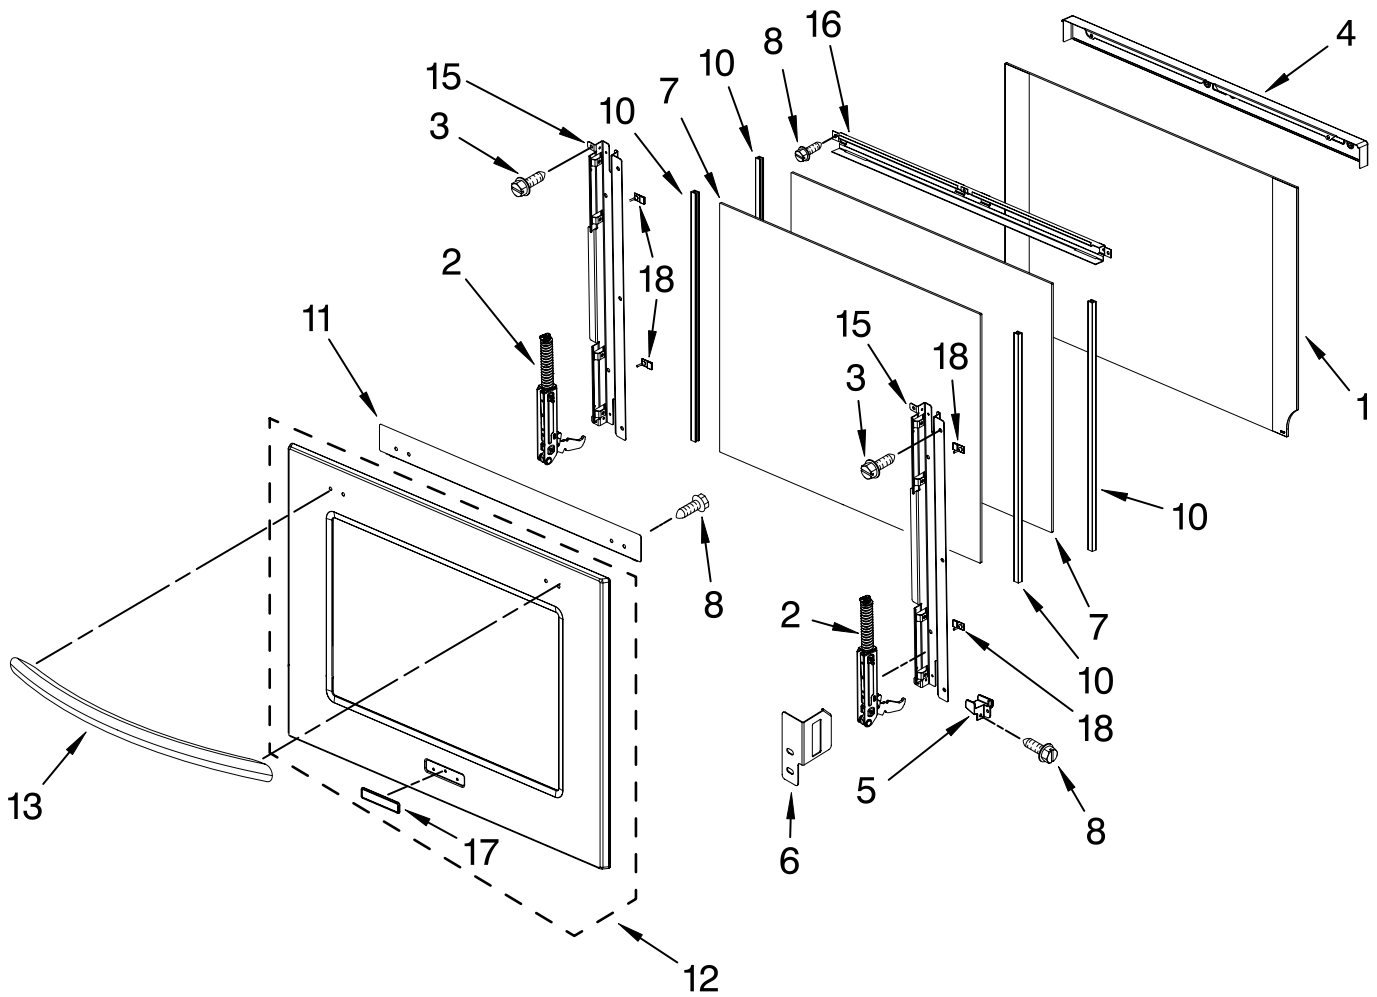

OVEN DOOR PARTS

For Models:KEBS207SSS03

(Stainless)

Illus. No.	Part No.	DESCRIPTION
1	8303737BL	Door Liner
2	W10174285	Hinge, Door (2)
3	3196183	Screw
4	8304581BL	Vent, Door Top
5		Bracket, Door
	8304377	Right
	8304378	Left

Illus. No.	Part No.	DESCRIPTION
6		Cover, Door Hinge
	W10137043	Right
	W10137044	Left
7	8303731	Glass, Inner
8	4449743	Screw
10	8304523	Seal
11	8304360BL	Bracket, Handle

Illus. No.	Part No.	DESCRIPTION
12	W10237350	Door Glass, Assy Lower Includes #17
	W10237351	Door Glass, Assy Upper No Nameplate
13	8303774SS	Door Handle
15	8303745BL	Frame-Door Side(2)
16	8303746	Door, Top Bracket
17	8304603SS	Badge, Lower Door
18	8304522	Bumper, Glass

FOR ORDERING INFORMATION REFER TO PARTS PRICE LIST