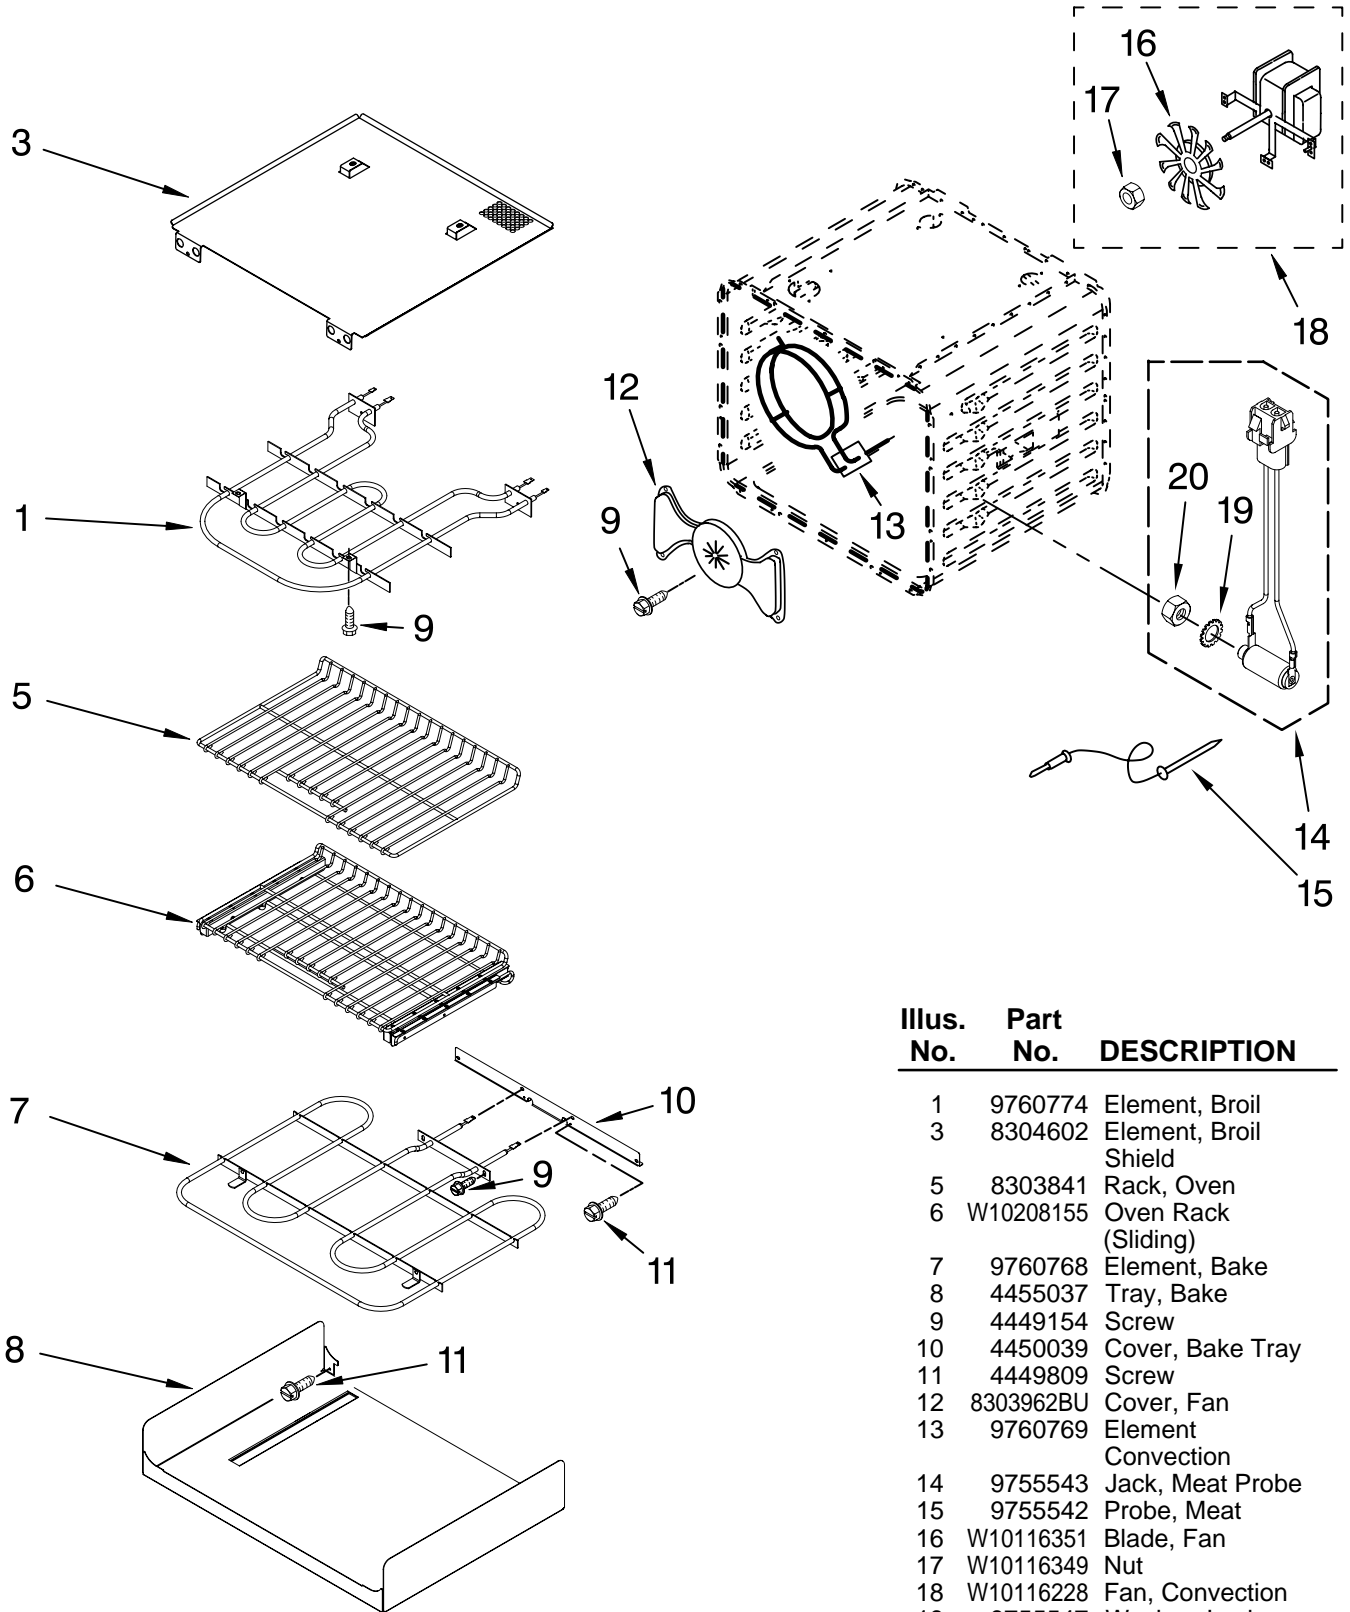

INTERNAL OVEN PARTS

For Models:KEBS207SSS03

(Stainless)

Illus. No.	Part No.	DESCRIPTION
1	9760774	Element, Broil
3	8304602	Element, Broil Shield
5	8303841	Rack, Oven
6	W10208155	Oven Rack (Sliding)
7	9760768	Element, Bake
8	4455037	Tray, Bake
9	4449154	Screw
10	4450039	Cover, Bake Tray
11	4449809	Screw
12	8303962BU	Cover, Fan
13	9760769	Element Convection
14	9755543	Jack, Meat Probe
15	9755542	Probe, Meat
16	W10116351	Blade, Fan
17	W10116349	Nut
18	W10116228	Fan, Convection
19	9755547	Washer, Lock
20	9755546	Nut, Hidden

FOR ORDERING INFORMATION REFER TO PARTS PRICE LIST