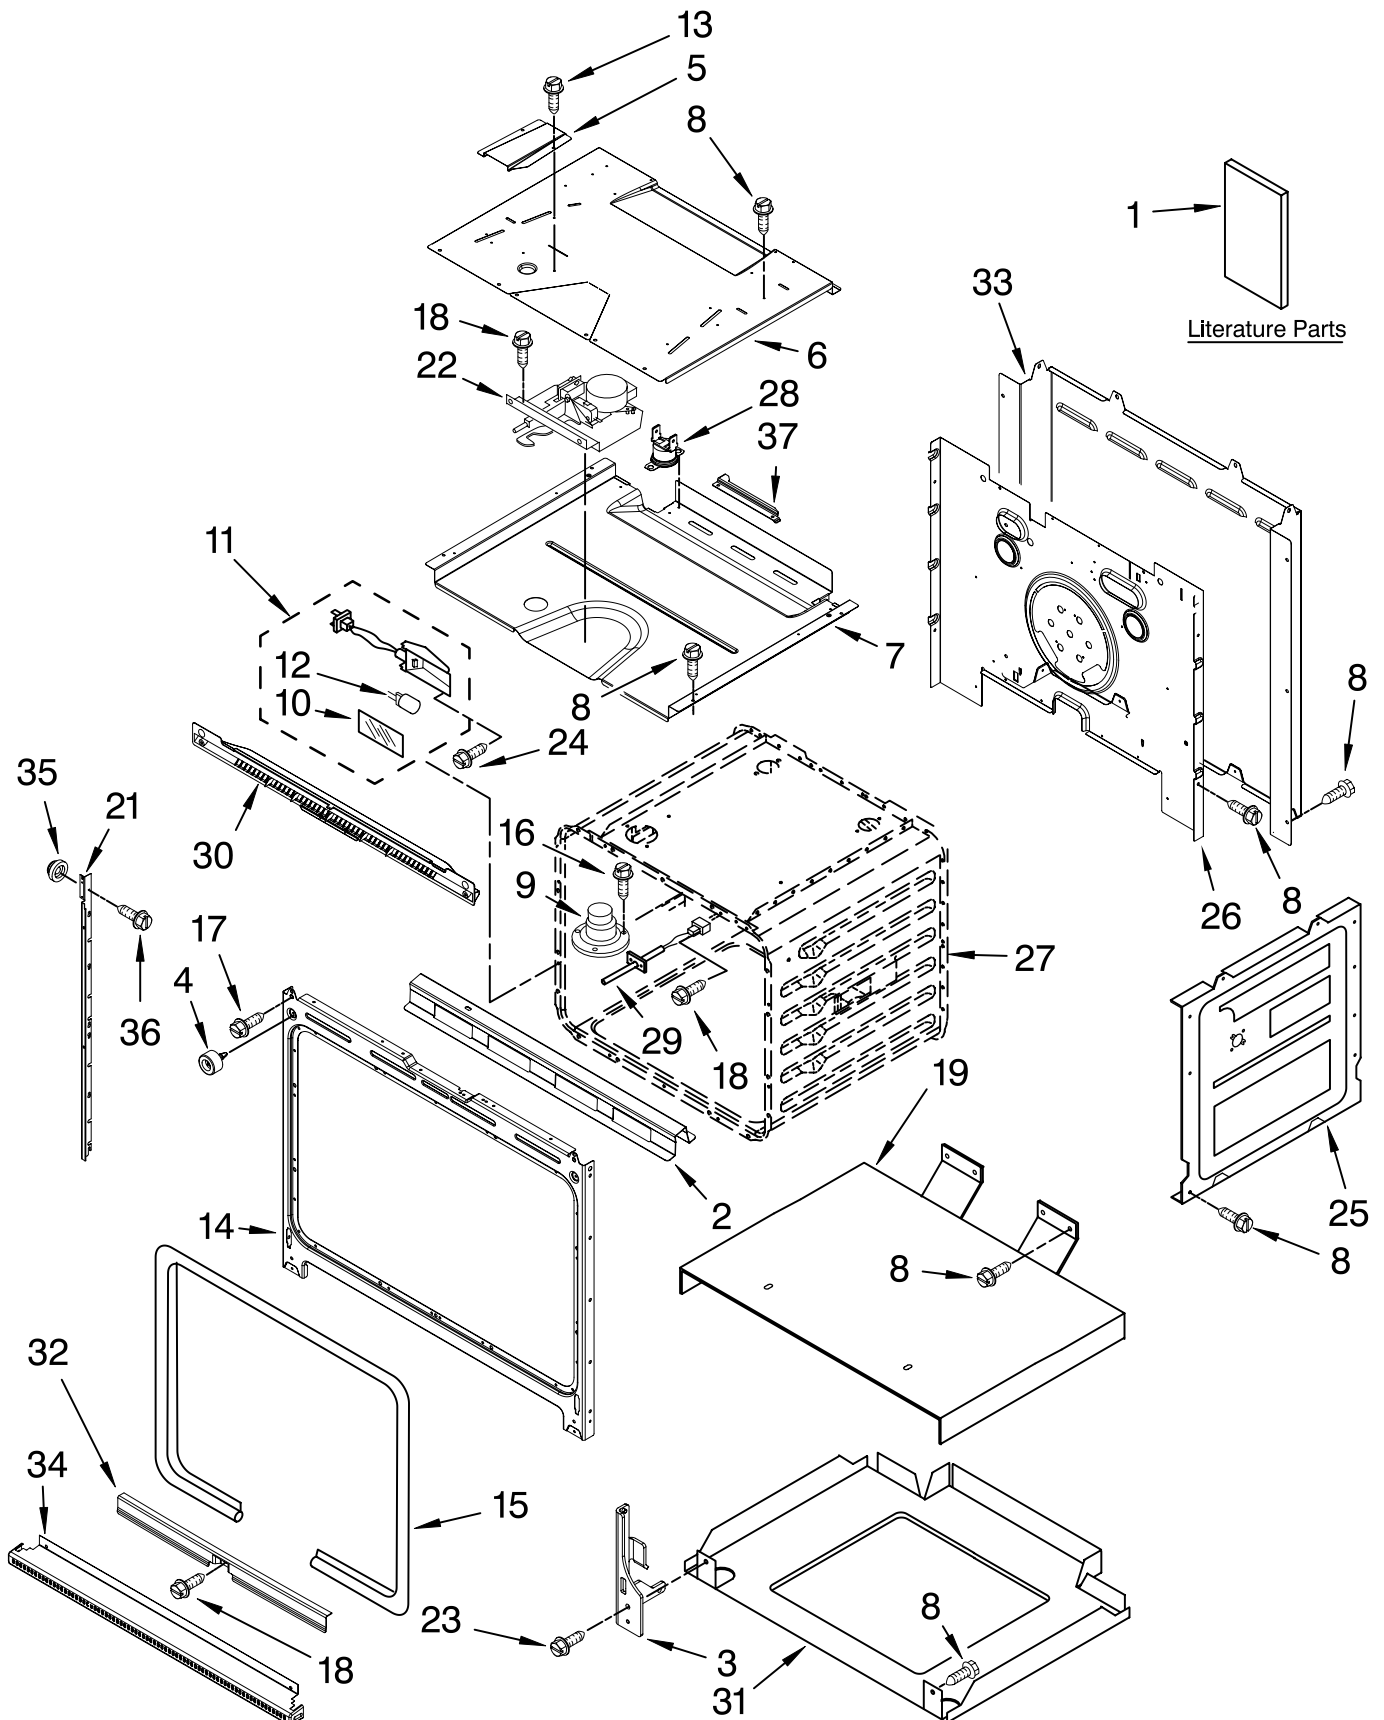

## OVEN PARTS

For Models: KEBS207SSS03  
(Stainless)

30" BUILT-IN ELECTRIC  
DOUBLE OVEN  
THERMAL CONVECTION

FOR ORDERING INFORMATION REFER TO PARTS PRICE LIST

# OVEN PARTS

For Models:KEBS207SSS03  
(Stainless)

Illus. No.	Part No.	DESCRIPTION
1		Literature Parts
	8304336	Installation Instructions
	W10162180	Use & Care Guide Tech Sheet
	W10220954	English
	W10220955	French
	8304335	Easy Set Guide
		Safer Cooking Tips
	9762761	English
	W10065852	French
2	W10153090	Bracket, Base
3		Hinge Receiver
	4455606	Right
	4455605	Left
4	W10105790	Bumper, Door (2)
5	8303829	Exhaust,Vent Slope
6	W10181196	Divider, Center Vent
7	W10204470	Top Chassis
8	4449809	Screw
9	4452158	Tube, Vent