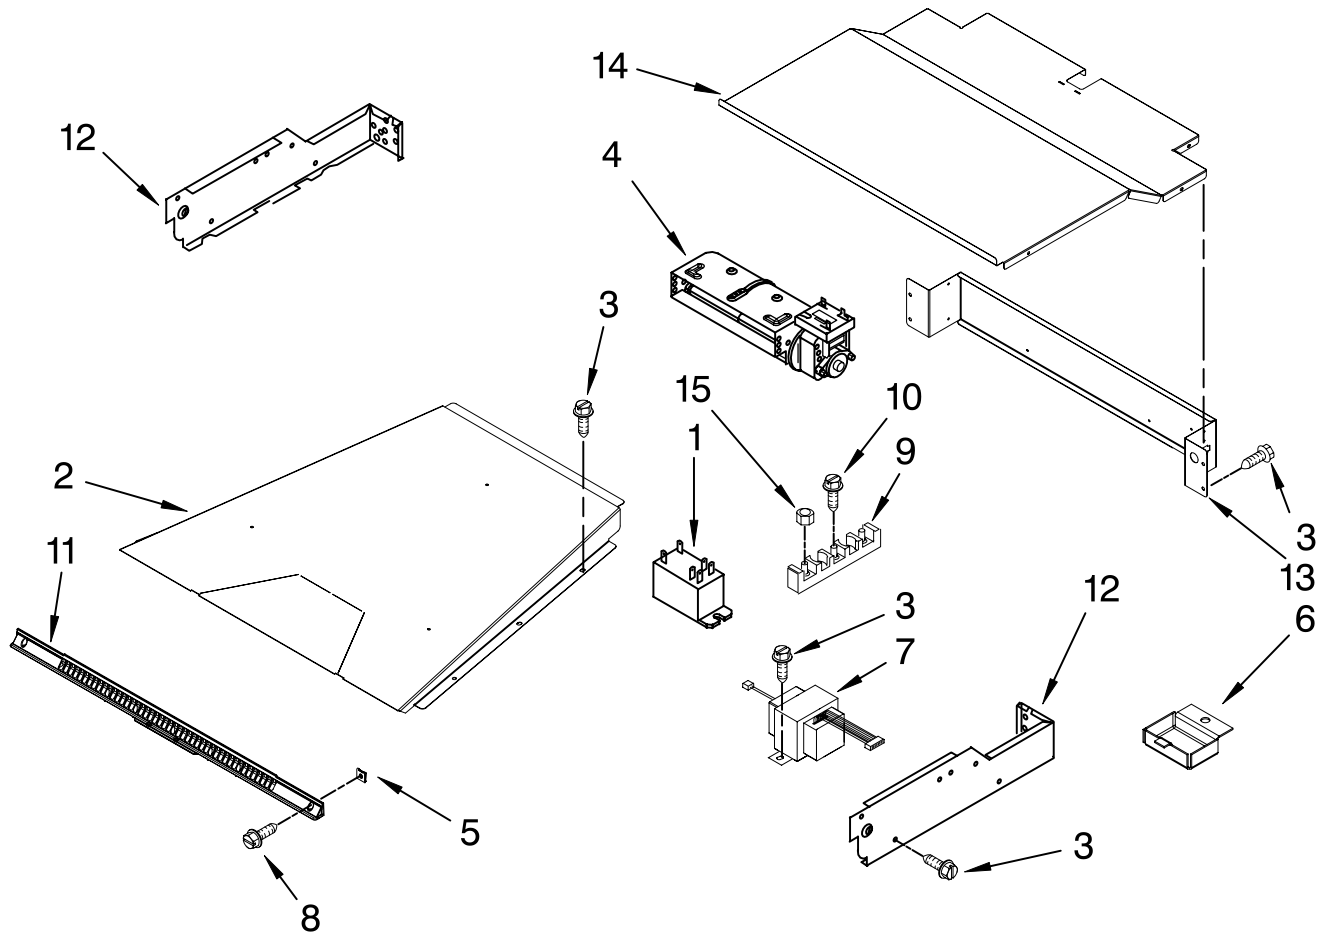

TOP VENTING PARTS

For Models:KEBS207SSS03

(Stainless)

Illus. No.	Part No.	DESCRIPTION
1	9752759	Relay (2)
2	8304643	Duct, Air Outlet
3	4449809	Screw
4	8303972	Blower, 60mm
5	4450118	Nut
6	8285593	Connector, Cover
7	W10111628	Transformer, Control
8	4450038	Screw
9	4449868	Block, Terminal
10	3400080	Screw
11	8303684	Vent, Control Panel
12		Side, Control Top
	8303518	Right
	8304255	Left
13	8303520	Back, Control
14	8304219	Cover, Top
15	7103P027-60	Nut

FOR ORDERING INFORMATION REFER TO PARTS PRICE LIST