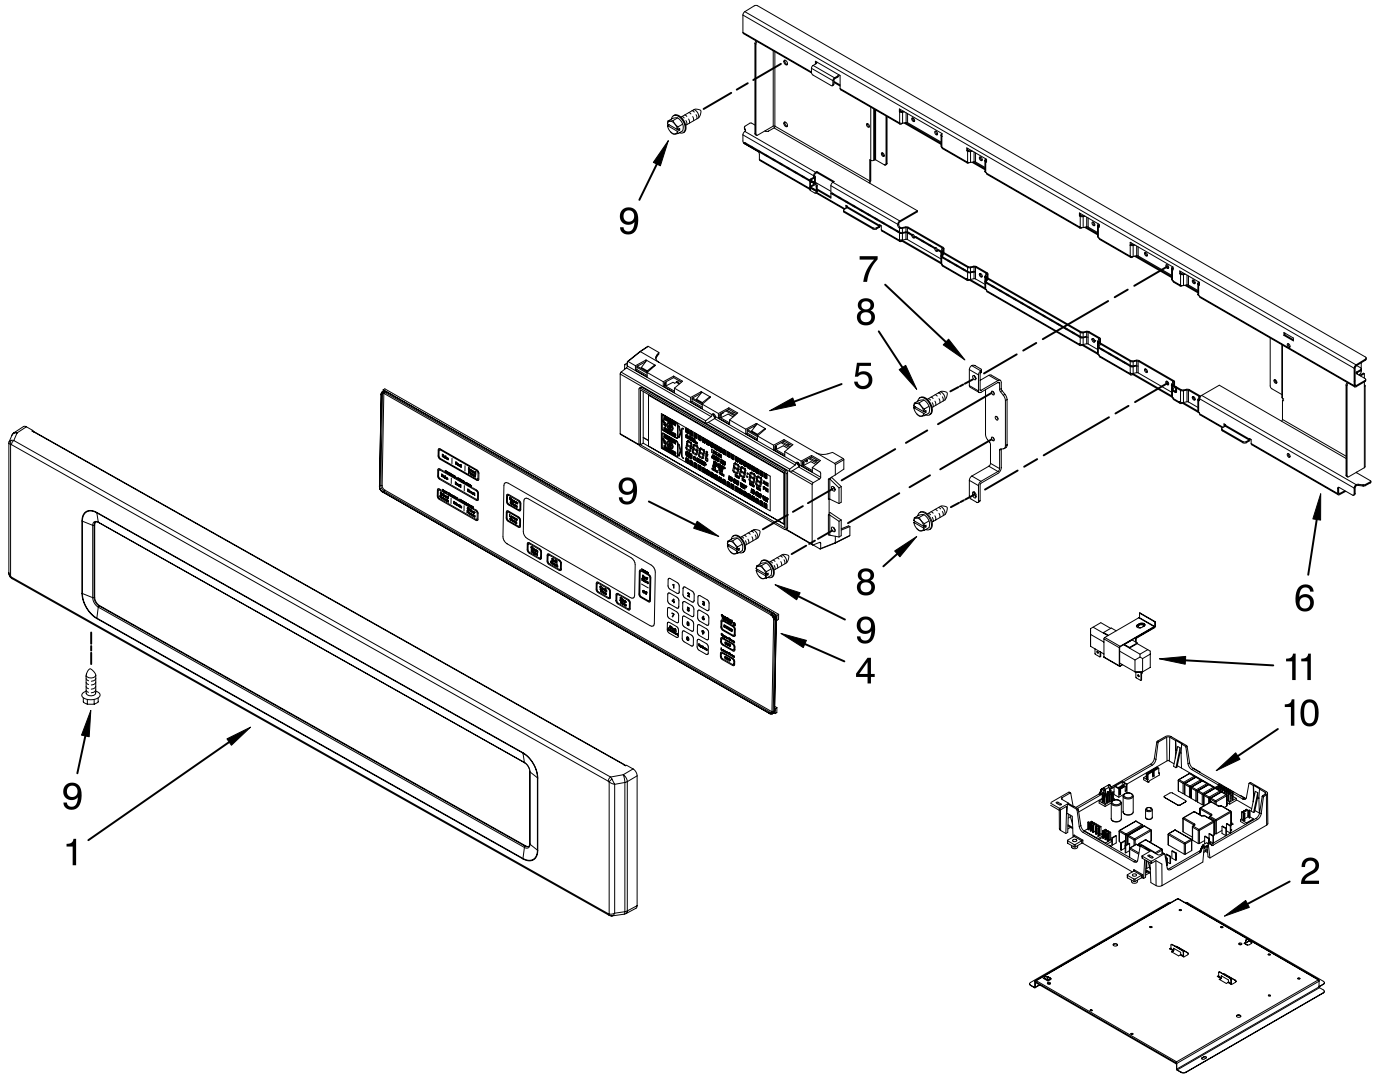

# CONTROL PANEL PARTS

For Models:KEBS207SSS03

(Stainless)

Illus. No.	Part No.	DESCRIPTION
1	W10216219	Panel, Control
2	8303687	Support, Appliance Manager
4	8304332	Control Panel, Glass Touch
5	W10172472	User Interface
6	8303719	Backer, Control
7	8303887	Bracket, Enclosure
8	4449154	Screw
9	3400832	Screw
10	W10119142	Appliance Manager
11	8304441	Resistor, Drop