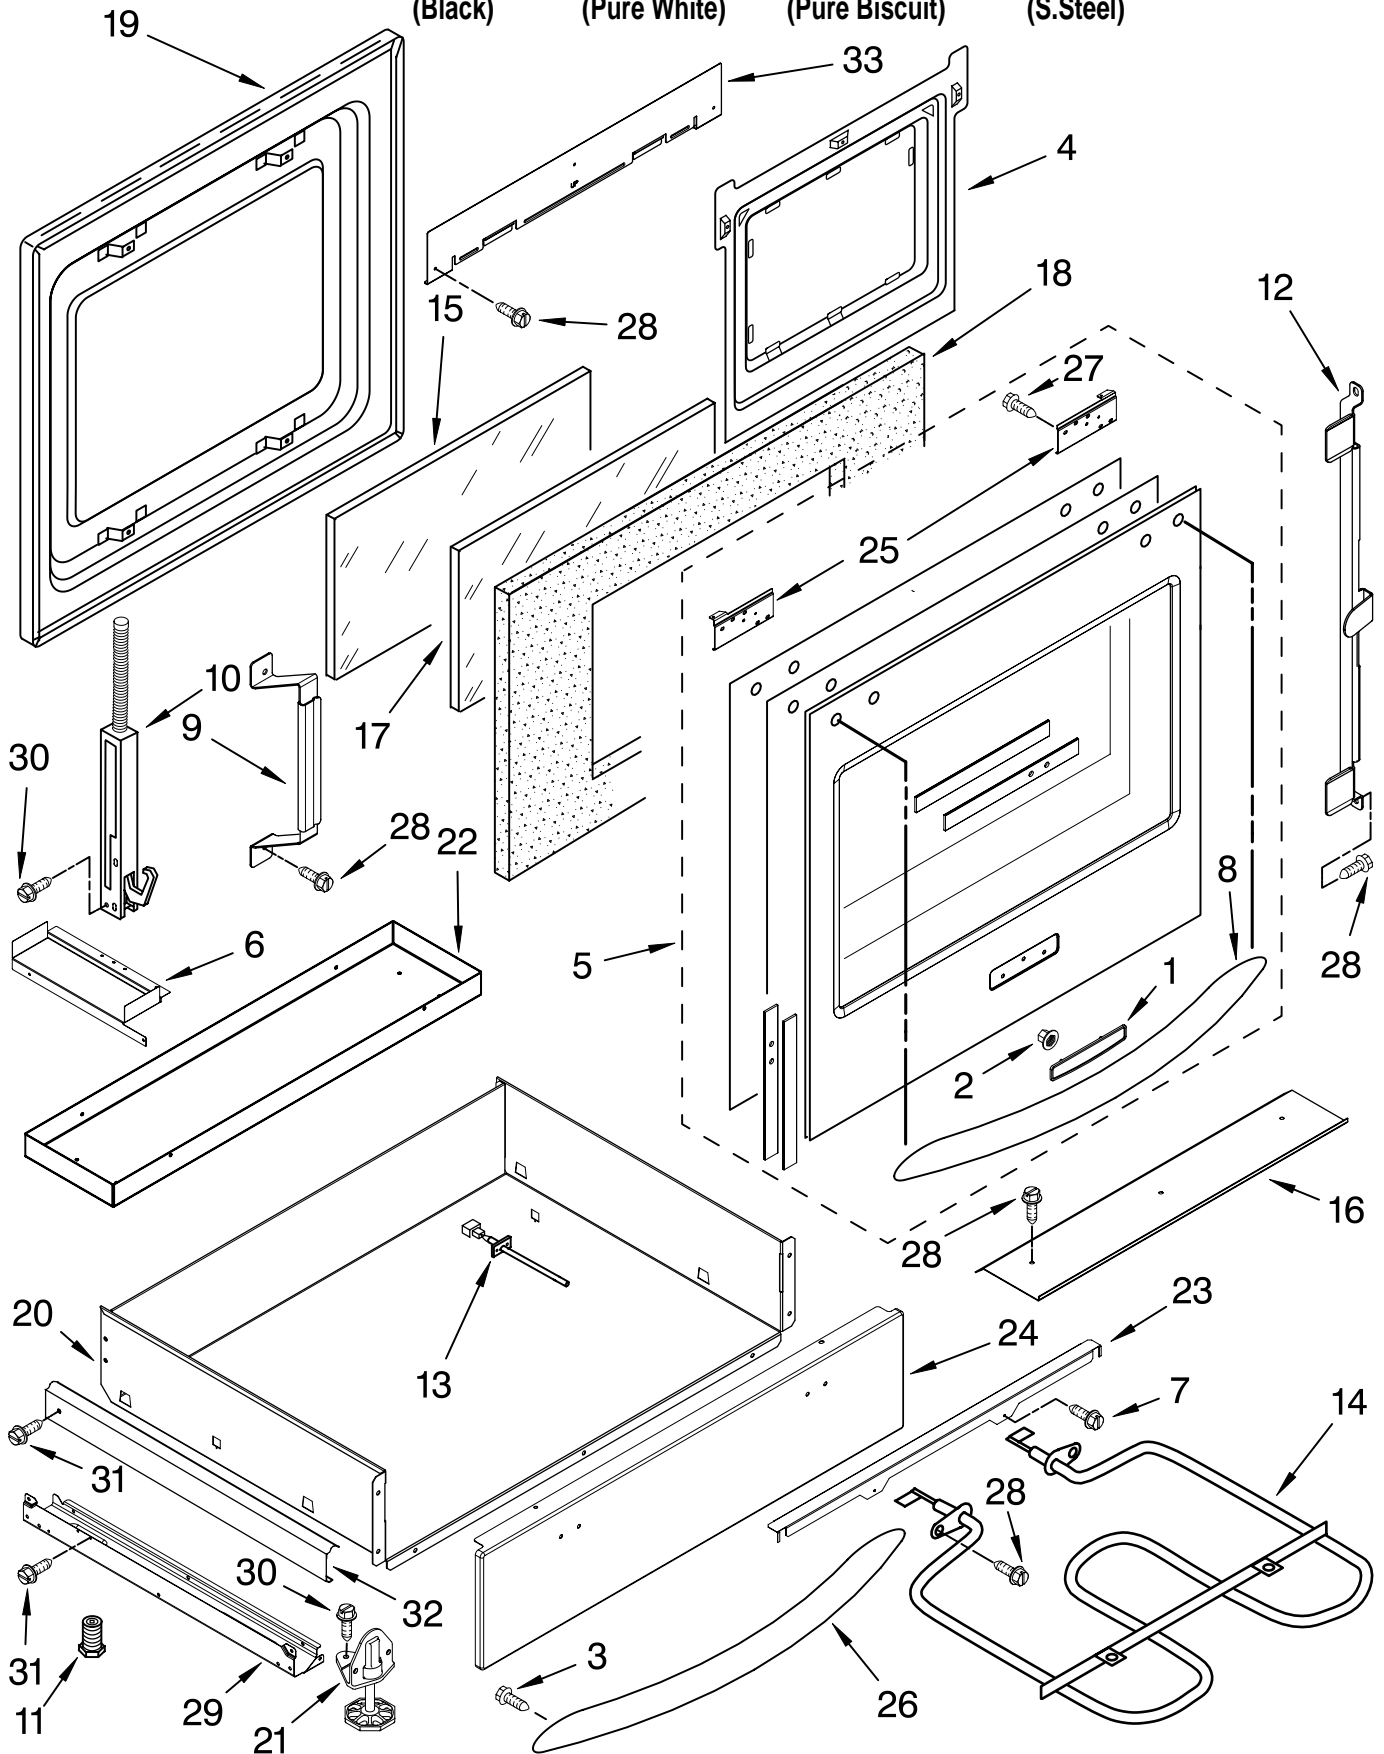

OVEN PARTS

For Models: KERS807SBL00, KERS807SWW00, KERS807SBB00, KERS807SSS00
(Black) (Pure White) (Pure Biscuit) (S.Steel)

Illus. No.	Part No.	DESCRIPTION	Illus. No.	Part No.	DESCRIPTION	Illus. No.	Part No.	DESCRIPTION
1		Trim, Side (Right Hand)	17	4452152	Bracket, Mounting	36	4449040	Screw
	9761572WH	White	18	9757685	Guide, Side Pnl (2)	37	9759242	Thermostat (TOD) Manager, 130c (Temp.) SPST
	9761572BT	Biscuit	19	4451478	Support, Insulation			
	9761572BL	Black	20		Body, Side	38	4449154	Screw
	9761572SS	S.Steel (Left Hand)		9760723PB	Black	43	9759713	Base, Chassis
	9761571WH	White		9760723PC	Biscuit	49	4448933	Retainer, Gasket
	9761571BT	Biscuit		9760723PW	White	50	9758583	Cover, Back
	9761571BL	Black	21	3196537	Screw	54		Vent, Bottom Upper
	9761571SS	S.Steel	22	9760888	Latch, Motorized		9756481WH	White
2	3400832	Screw	23	341196	Thermostat SPST (205)		9756481BT	Biscuit
3		Hinge Receiver	24	9759890	Clip, Side Panel		9756481BL	Black
	4455605	Left Hand	25	4455641	Side, Chassis (R.H. & L.H.)		9756481SS	S.Steel
	4455606	Right Hand	26	9759761	Back, Chassis	55		Trim, Btm Vent
4	9760749	Bumper, Door	27		Liner, Oven (Not serviceable)		9756485WH	White
5	9757461	Bracket, Side Panel	28	9759945	Cover, Rear Standoff		9756485BT	Biscuit
6	9757811	Brace, Side Panel					9756485BL	Black
7	8303099	Top Chassis					9756485SS	S.Steel
8	4449809	Screw	29	4455636	Sensor	FOLLOWING PARTS NOT ILLUSTRATED		
9	4452158	Tube, Vent	30	9756454	Bracket, GOC	INSULATION		
10	4452165	Lens, Light	31	W10083460	Slide. GOC		9756817	Insulation, Wrap
11	4452368	Oven Light Assy	32	3196160	Screw		9756470	Insulation, Back
12	4452166	Bulb, Light	33	9757717	Insulation, Bottom Vent			
14	9760756	Frame, Front	34	4449743	Screw			
15	W10074200	Gasket, Door	35	3196176	Screw			

FOR ORDERING INFORMATION REFER TO PARTS PRICE LIST

DOOR AND DRAWER PARTS

For Models: KERS807SBL00, KERS807SWW00, KERS807SBB00, KERS807SSS00
(Black) (Pure White) (Pure Biscuit) (S.Steel)

FOR ORDERING INFORMATION REFER TO PARTS PRICE LIST