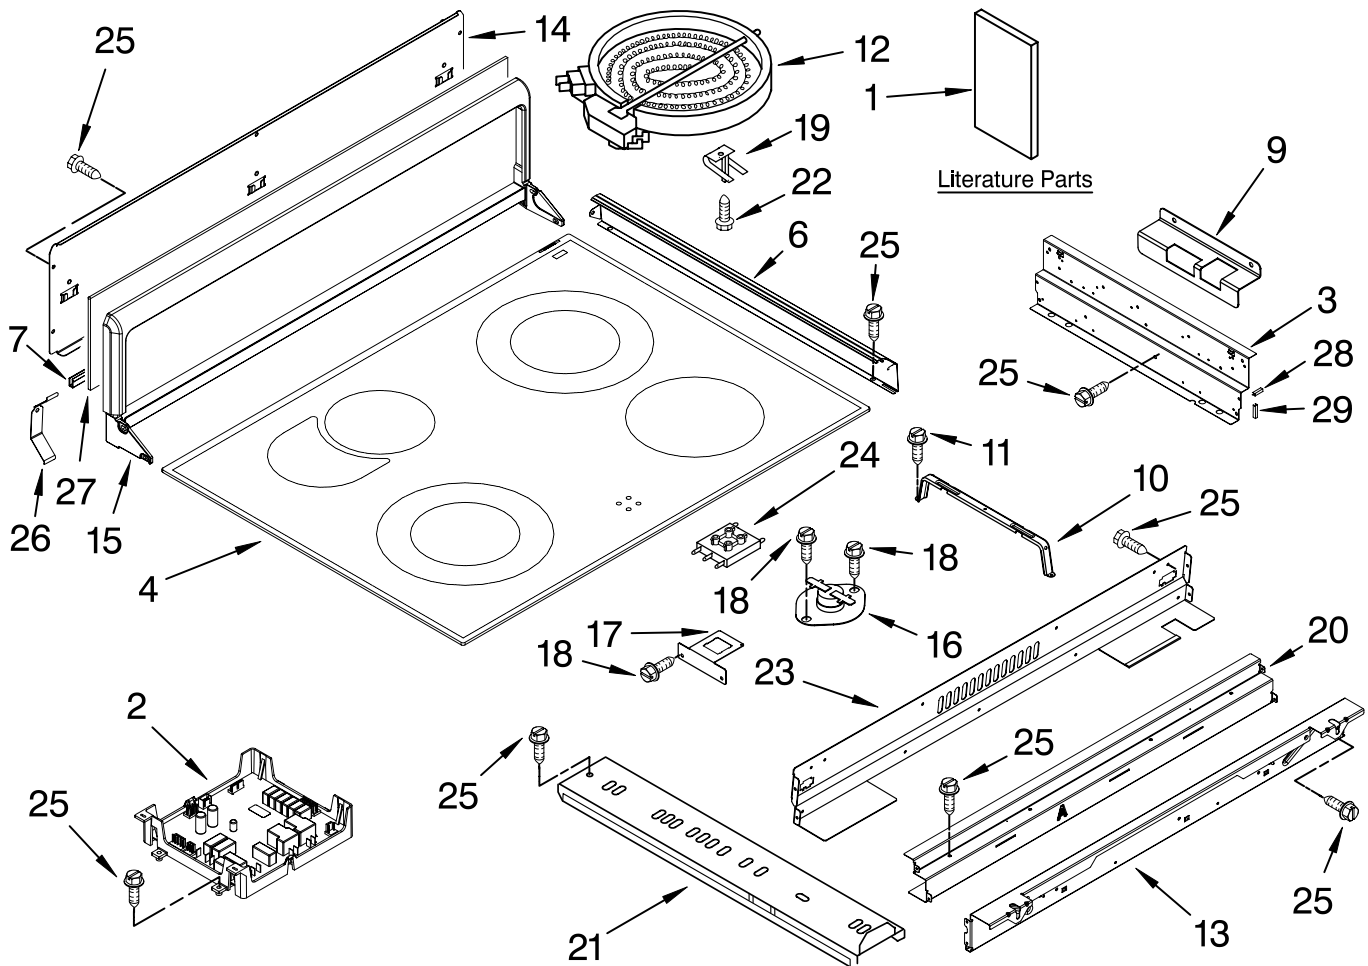

# KitchenAid® COOKTOP PARTS

For Models: KERS807SBL00, KERS807SWW00, KERS807SBB00, KERS807SSS00  
(Black) (Pure White) (Pure Biscuit) (S.Steel)

30" FREE STANDING  
ELECTRIC OVEN  
CONVECTION

Illus. No.	Part No.	DESCRIPTION
1		Literature Parts
	9763461	Installation Instructions
	9763458	Use & Care Guide
	9762786	Tech Sheet
	9757680	Anti-Tip Instruct.
	3191638	Safe Cooking Tips
	9759133	Safe Cooking Tips (French)
	9763467	Guide, Easy Set
2	9761801	Central, Appliance
3	9761784	Bracket, Mounting
4		Cooktop
	9762791BB	Biscuit
	9762791WW	White
	9762791BL	Black
6		Trim-CkTop, SI
	9761739WH	White RH
	9761739BT	Biscuit RH
	9761739BL	Black RH
	9761739SS	S.Steel RH
	9761738WH	White LH
	9761738BT	Biscuit LH
	9761738BL	Black LH
	9761738SS	S.Steel LH

Illus. No.	Part No.	DESCRIPTION
7	W10054430	Gasket, Cooktop
9		Support
	9757686	L.Hand
	9757687	R.Hand
10	9756821	Support, Wiring
11	4449809	Screw (2)
12		Element, Surface
	8203525	1800/1000W
	8523696	1800W RR
	4453909	2500/1200W (2)
13	9761423	Bracket, Front Support
14	9761577	Cover, Backsplash Rear
15		Backsplash
	W10109750	Black
	W10109760	Biscuit
	W10109740	White
	W10109770	Nickel Plated
		Gasket
	9763483BL	Black
	9763483GY	Gray

Illus. No.	Part No.	DESCRIPTION
16	9759944	Thrmstat, 60c SPST
17	9758799	Bracket, Ind. Lamp
18	3196160	Screw (2)
19	9759094	Spring, Locator
20	9761783	Bracket, Rear Sprt
21		Rail, Element (2)
	9763517	Side (3)
	9757825	Center (1)
22	246119	Screw
23	9761724	Cover, Cktp Rear
24	8523739	Indicator Lamp, Hot Surface
25	3196537	Screw
26	9762768	Clip, Retainer
27		Glass, Backsplash
	9761749BL	Black
	9761749WH	White
	9761749BT	Biscuit
28	W10050270	Grommet (19mm)
29	W10050280	Grommet (38mm)