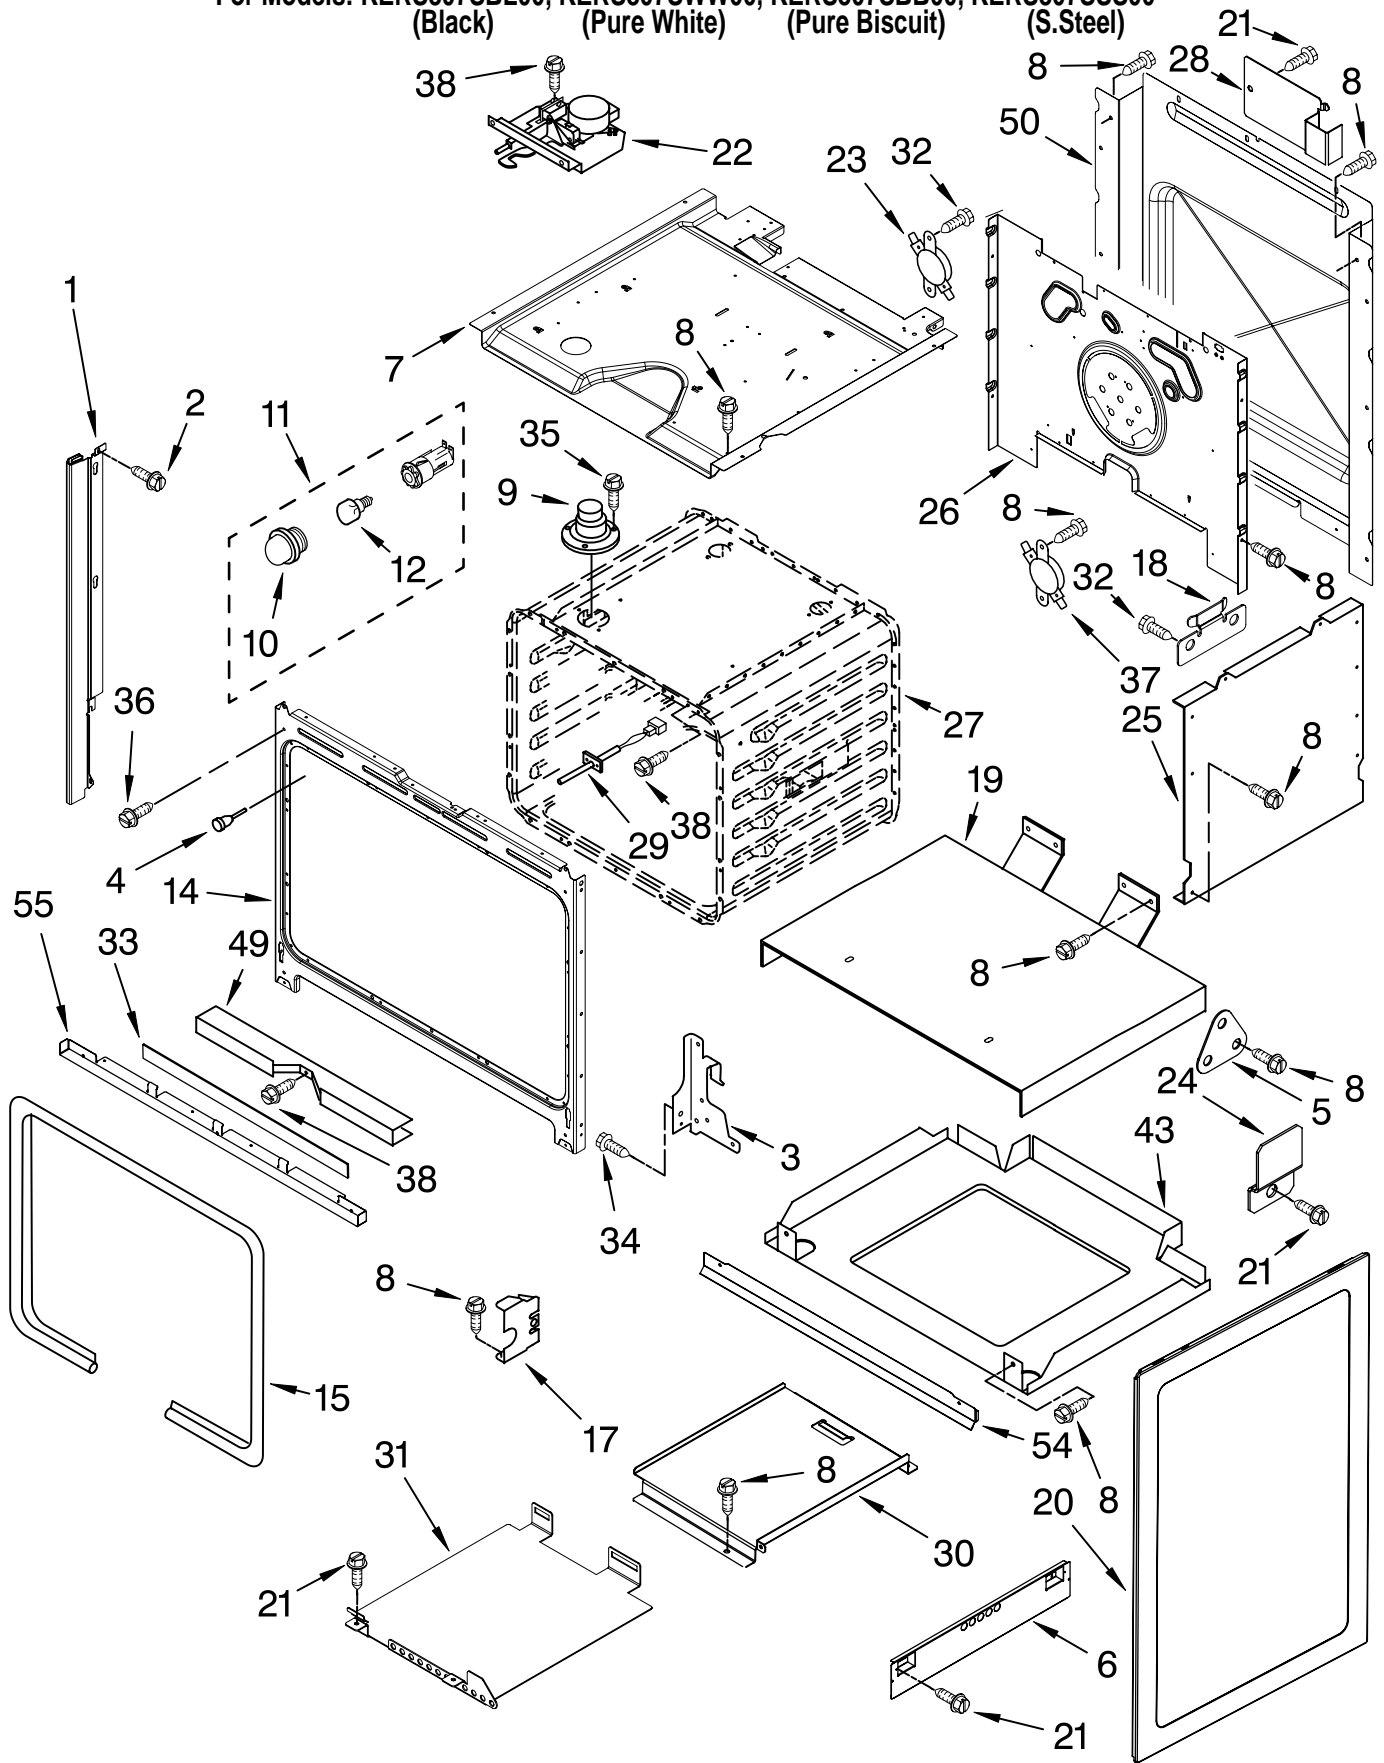

OVEN PARTS

For Models: KERS807SBL00, KERS807SWW00, KERS807SBB00, KERS807SSS00
(Black) (Pure White) (Pure Biscuit) (S.Steel)

FOR ORDERING INFORMATION REFER TO PARTS PRICE LIST

OVEN PARTS

For Models: KERS807SBL00, KERS807SWW00, KERS807SBB00, KERS807SSS00
(Black) (Pure White) (Pure Biscuit) (S.Steel)

Illus. No.	Part No.	DESCRIPTION	Illus. No.	Part No.	DESCRIPTION	Illus. No.	Part No.	DESCRIPTION
1		Trim, Side (Right Hand)	17	4452152	Bracket, Mounting	36	4449040	Screw
	9761572WH	White	18	9757685	Guide, Side Pnl (2)	37	9759242	Thermostat (TOD) Manager, 130c (Temp.) SPST
	9761572BT	Biscuit	19	4451478	Support, Insulation			
	9761572BL	Black	20		Body, Side	38	4449154	Screw
	9761572SS	S.Steel (Left Hand)		9760723PB	Black	43	9759713	Base, Chassis
	9761571WH	White		9760723PC	Biscuit	49	4448933	Retainer, Gasket
	9761571BT	Biscuit		9760723PW	White	50	9758583	Cover, Back
	9761571BL	Black	21	3196537	Screw	54		Vent, Bottom Upper
	9761571SS	S.Steel	22	9760888	Latch, Motorized		9756481WH	White
2	3400832	Screw	23	341196	Thermostat SPST (205)		9756481BT	Biscuit
3		Hinge Receiver	24	9759890	Clip, Side Panel		9756481BL	Black
	4455605	Left Hand	25	4455641	Side, Chassis (R.H. & L.H.)		9756481SS	S.Steel
	4455606	Right Hand	26	9759761	Back, Chassis	55		Trim, Btm Vent
4	9760749	Bumper, Door	27		Liner, Oven (Not serviceable)		9756485WH	White
5	9757461	Bracket, Side Panel	28	9759945	Cover, Rear Standoff		9756485BT	Biscuit
6	9757811	Brace, Side Panel					9756485BL	Black
7	8303099	Top Chassis					9756485SS	S.Steel
8	4449809	Screw	29	4455636	Sensor	FOLLOWING PARTS NOT ILLUSTRATED		
9	4452158	Tube, Vent	30	9756454	Bracket, GOC	INSULATION		
10	4452165	Lens, Light	31	W10083460	Slide. GOC		9756817	Insulation, Wrap
11	4452368	Oven Light Assy	32	3196160	Screw		9756470	Insulation, Back
12	4452166	Bulb, Light	33	9757717	Insulation, Bottom Vent			
14	9760756	Frame, Front	34	4449743	Screw			
15	W10074200	Gasket, Door	35	3196176	Screw			

FOR ORDERING INFORMATION REFER TO PARTS PRICE LIST