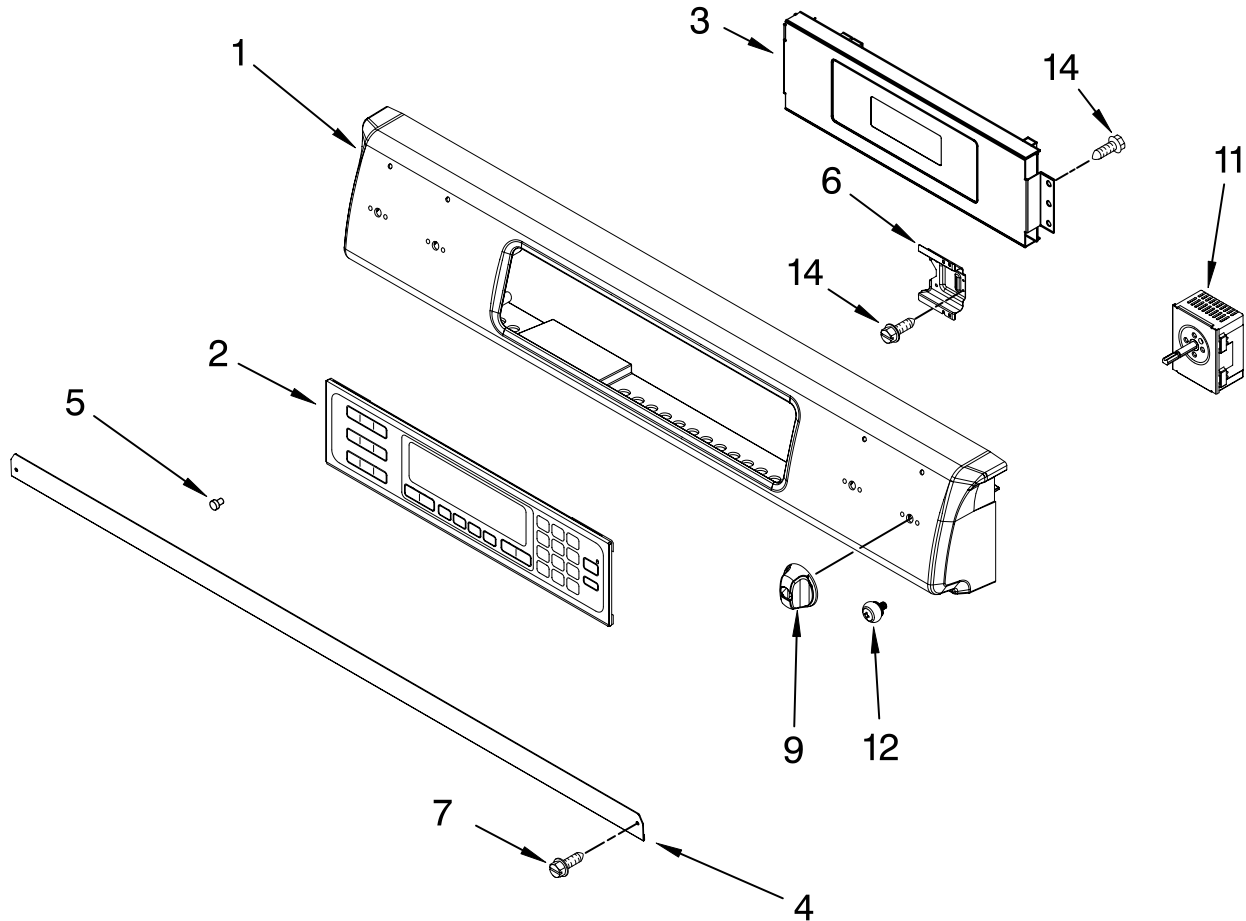

CONTROL PANEL PARTS

For Models: KERS807SBL00, KERS807SWW00, KERS807SBB00, KERS807SSS00
(Black) (Pure White) (Pure Biscuit) (S.Steel)

Illus. No.	Part No.	DESCRIPTION	Illus. No.	Part No.	DESCRIPTION	Illus. No.	Part No.	DESCRIPTION
1		Control Panel	9		Knob	11		Switch, Infinite
	9761551WH	White			(RF)		9763761	RF
	9761551BT	Biscuit		9761780WH	White		9763762	LF,RR,LR
	9761551BL	Black		9761780BT	Biscuit	12	9757778	Bushing
	9761551NP	Nickel Plated		9761780BL	Black	14	3196537	Screw
2	9761566	Switch, Membrane (Touchsensor Glas)		9761780NP	Nickel Plated (LF,RR,LR)			
3	9761799	Control, Interface		9762764WH	White			
4	9763485	Shield, Console		9762764BT	Biscuit			
5	3196068	Lens, Ind. (2)		9762764BL	Black			
6	9761745	Brkt, Touchsensor		9762764NP	Nickel Plated			
7	3196160	Screw						

FOR ORDERING INFORMATION REFER TO PARTS PRICE LIST