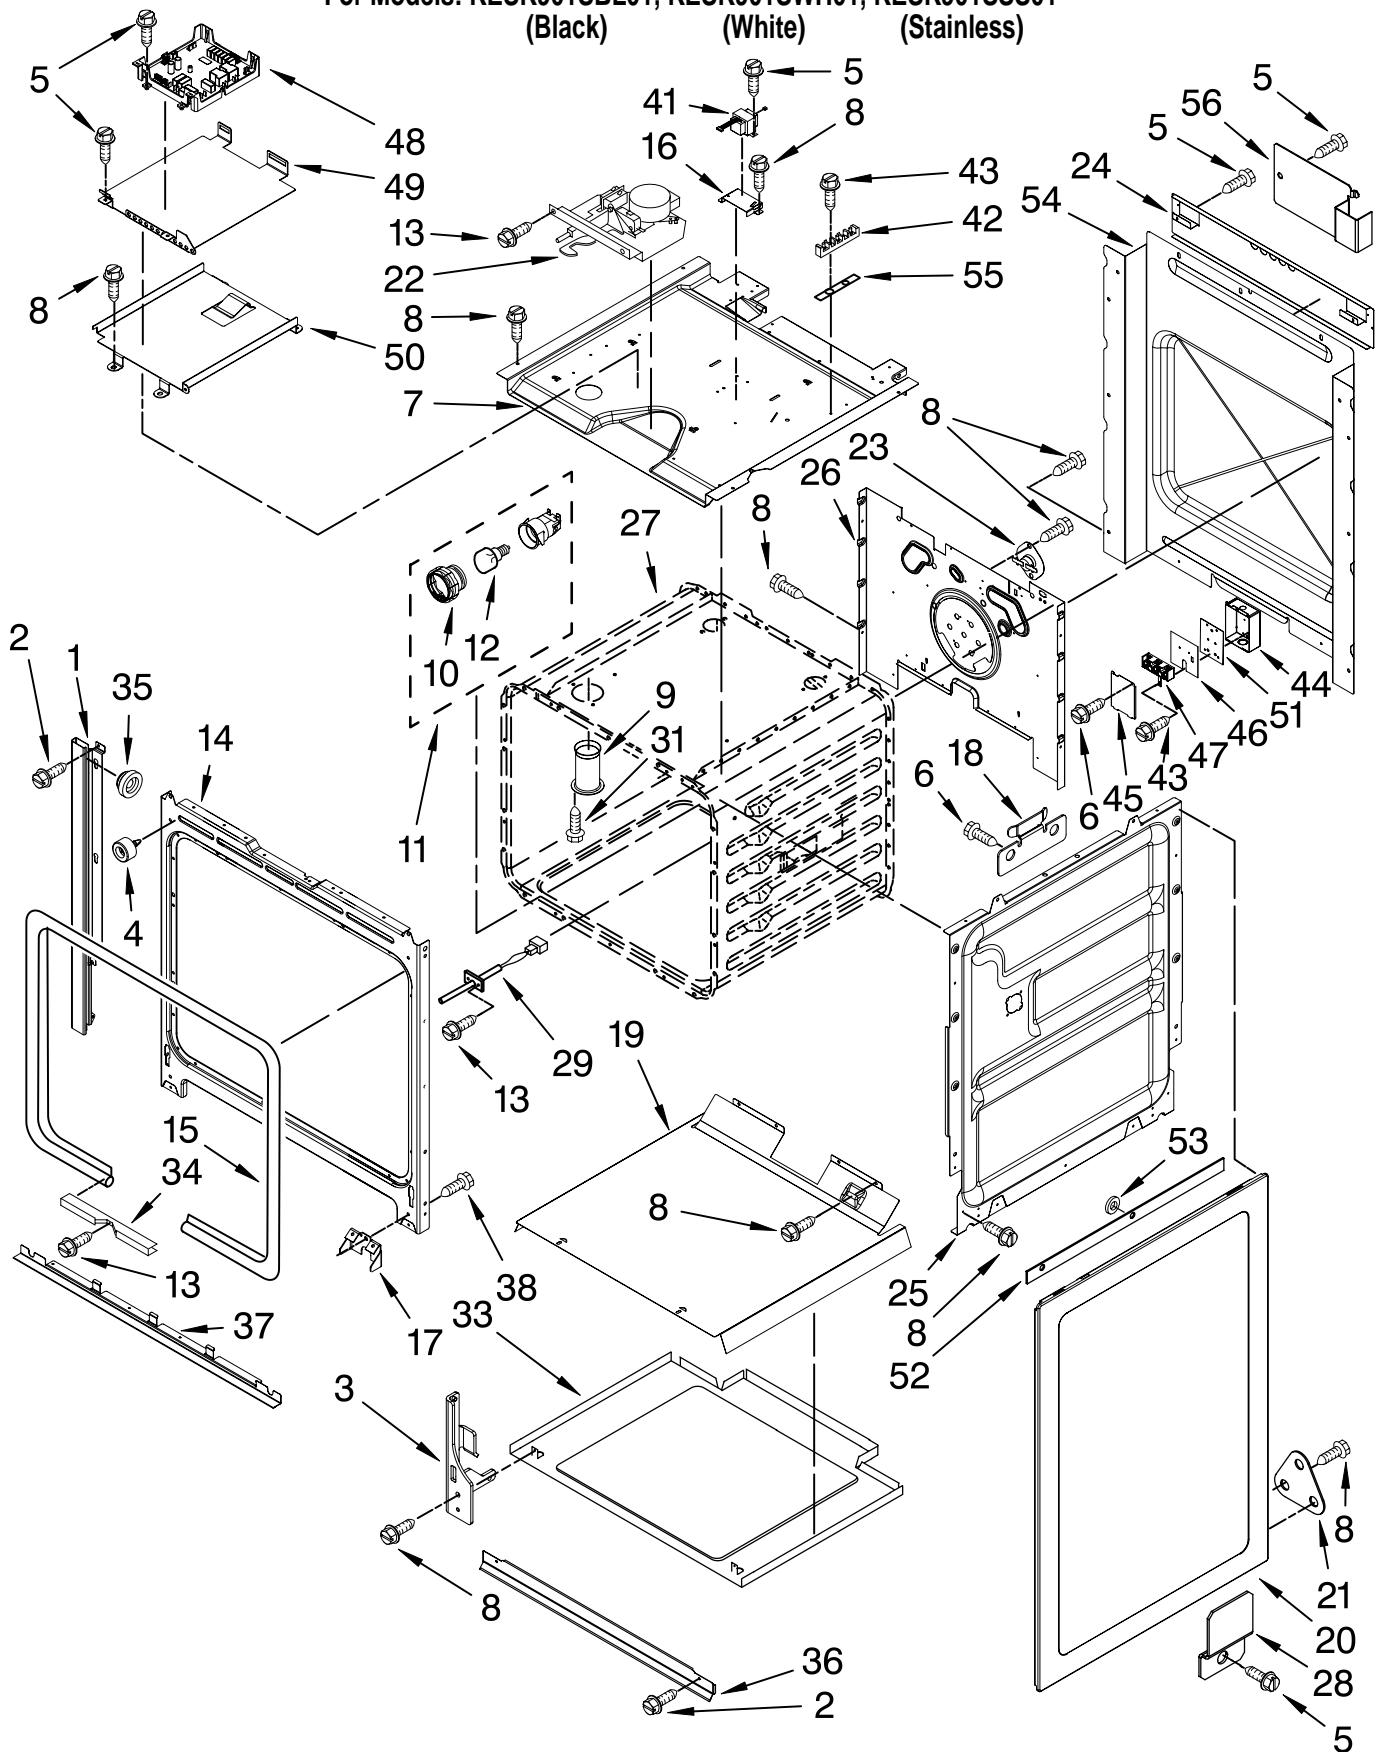

OVEN PARTS

For Models: KESK901SBL01, KESK901SWH01, KESK901SSS01
(Black) (White) (Stainless)

FOR ORDERING INFORMATION REFER TO PARTS PRICE LIST

OVEN PARTS

For Models: KESK901SBL01, KESK901SWH01, KESK901SSS01
(Black) (White) (Stainless)

Illus. No.	Part No.	DESCRIPTION	Illus. No.	Part No.	DESCRIPTION	Illus. No.	Part No.	DESCRIPTION
1		Trim, Side Right	19	4451478	Support, Insulation Body, Side	42	4449868	Block, Terminal
	W10109540	Black	20	9760723PB	Black/Stainless	43	3400080	Screw
	W10109570	White		9760723PW	White	44	9757404	Box, Terminal
	W10140548	Stainless	21	9757461	Bracket, Side Panel	45	9757405	Cover, Terminal Box
		Left	22	9760888	Latch, Motorized	46	9759721	Insulator, Terminal Box
	W10109490	Black	23	9759242	Thermostat	47	9761958	Block, Terminal
	W10109520	White	24	9757811	Brace, Side Panel	48	W10181438	Appliance, Manager
	W10140547	Stainless	25	4455641	Side, Chassis	49	W10083460	Slide, GOC
2	3400832	Screw	26	9759761	Back, Chassis	50	9756454	Bracket, Appliance Manager
3		Hinge Receiver	27		Liner, Oven (Not Serviceable)	51	9759884	Insulation
	4455606	Right	28	9759890	Clip, Side Panel	52	9759722	Insulation, Body Side
	4455605	Left	29	W10131825	Sensor	53	9760481	Washer
4	W10105790	Bumper, Door (2)	31	3196176	Screw	54	9758583	Cover, Back
5	3196537	Screw	33	9759713	Base, Chassis	55	9759885	Pad, Insulation(2)
6	3196160	Screw	34	4448933	Retainer, Gasket	56	9759945	Standoff, Rear
7	8303099	Top Chassis	35	4448444	Grommet, Mounting Rail	FOLLOWING PARTS NOT ILLUSTRATED		
8	4449809	Screw	36		Vent, Bottom Upper	INSULATION		
9	4452158	Tube, Vent		W10116899	Black		9756817	Insulation, Wrap
10	W10067870	Lens, Light (2)		W10116897	White		9756470	Insulation, Back
11	W10009930	Oven Light, Assembly (2)		W10160347	Stainless			
12	4452166	Bulb, Light (2)	37		Vent, Bottom Lower			
13	4449154	Screw		W10104890	Black			
14	W10130368	Frame, Front		W10104910	White			
15	W10074200	Gasket, Door		W10140546	Stainless			
16	9757829	Bracket, Transformer	38	4449743	Screw			
17	4452152	Bracket, Mounting	41	W10111628	Transformer, Control			
18	9757685	Guide, Side Panel						

FOR ORDERING INFORMATION REFER TO PARTS PRICE LIST