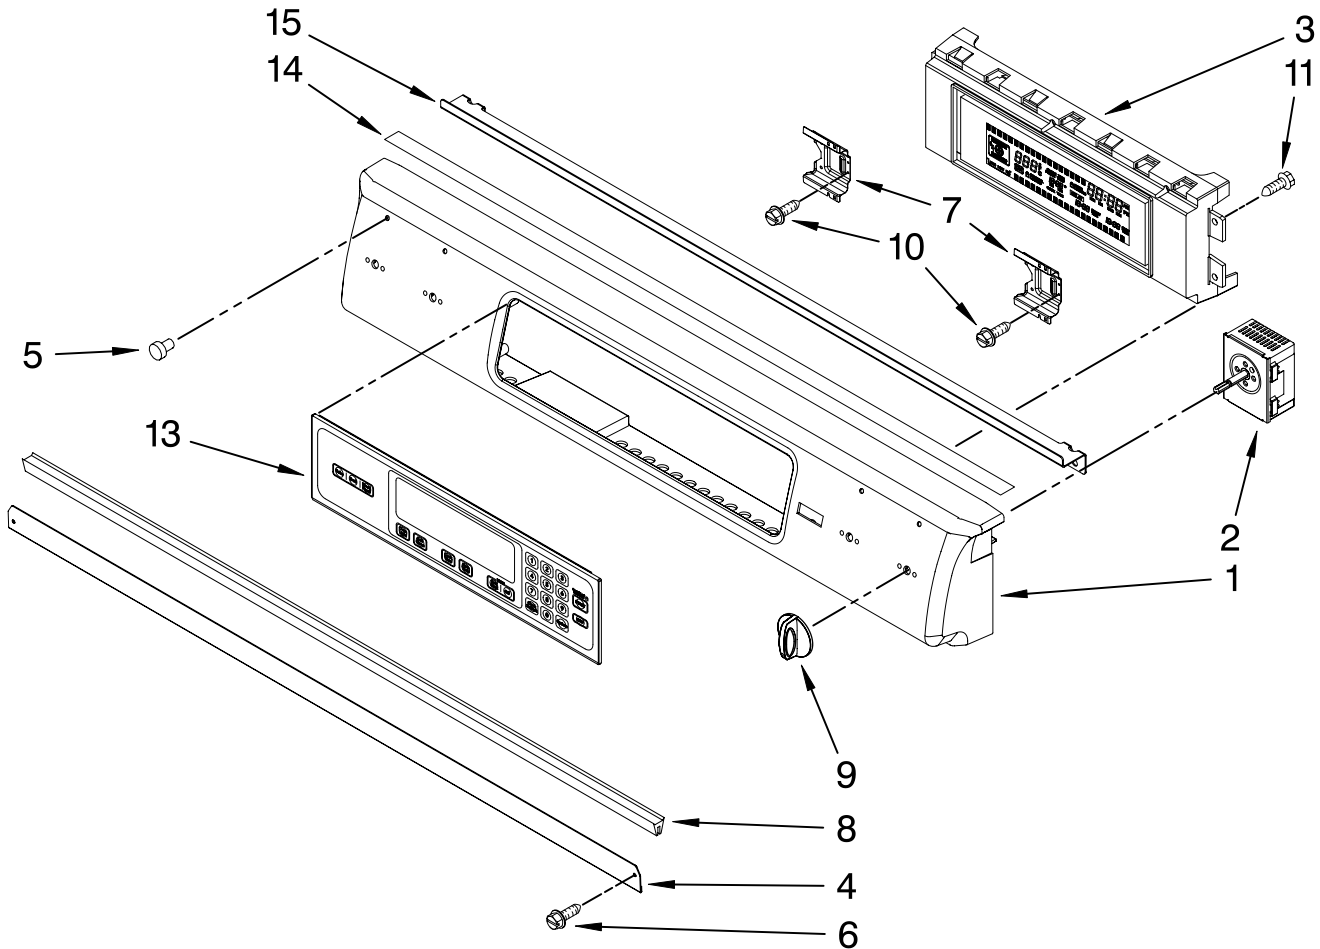

CONTROL PANEL PARTS

For Models: KESK901SBL01, KESK901SWH01, KESK901SSS01
(Black) (White) (Stainless)

Illus. No.	Part No.	DESCRIPTION
1		Control Panel
	W10117046	Black
	W10117047	White
	W10156275	Stainless
2		Switch, Infinite
	4454539	LR
	4454540	RF
	4454541	RR
	4456027	LF
	W10163899	Simmer
3	W10181442	Control, Electric
4	W10105370	Shield, Console Vent

Illus. No.	Part No.	DESCRIPTION
5	3196068	Lens, Indictor (2)
6	3196160	Screw
7	9761745	Bracket, Thermostat (2)
8	W10116195	Gasket, Vent Shield
9		Knob RF
	W10130380	Black
	W10130381	White
	W10156263	Stainless LR,LF,RR
	W10130377	Black
	W10130378	White
	W10156264	Stainless

Illus. No.	Part No.	DESCRIPTION
10	3196537	Screw
11	9780271	Screw
13	9761565	Membrane, Switch
14	W10110246	Gasket, Console
15	W10117524	Bracket, Gasket

FOR ORDERING INFORMATION REFER TO PARTS PRICE LIST