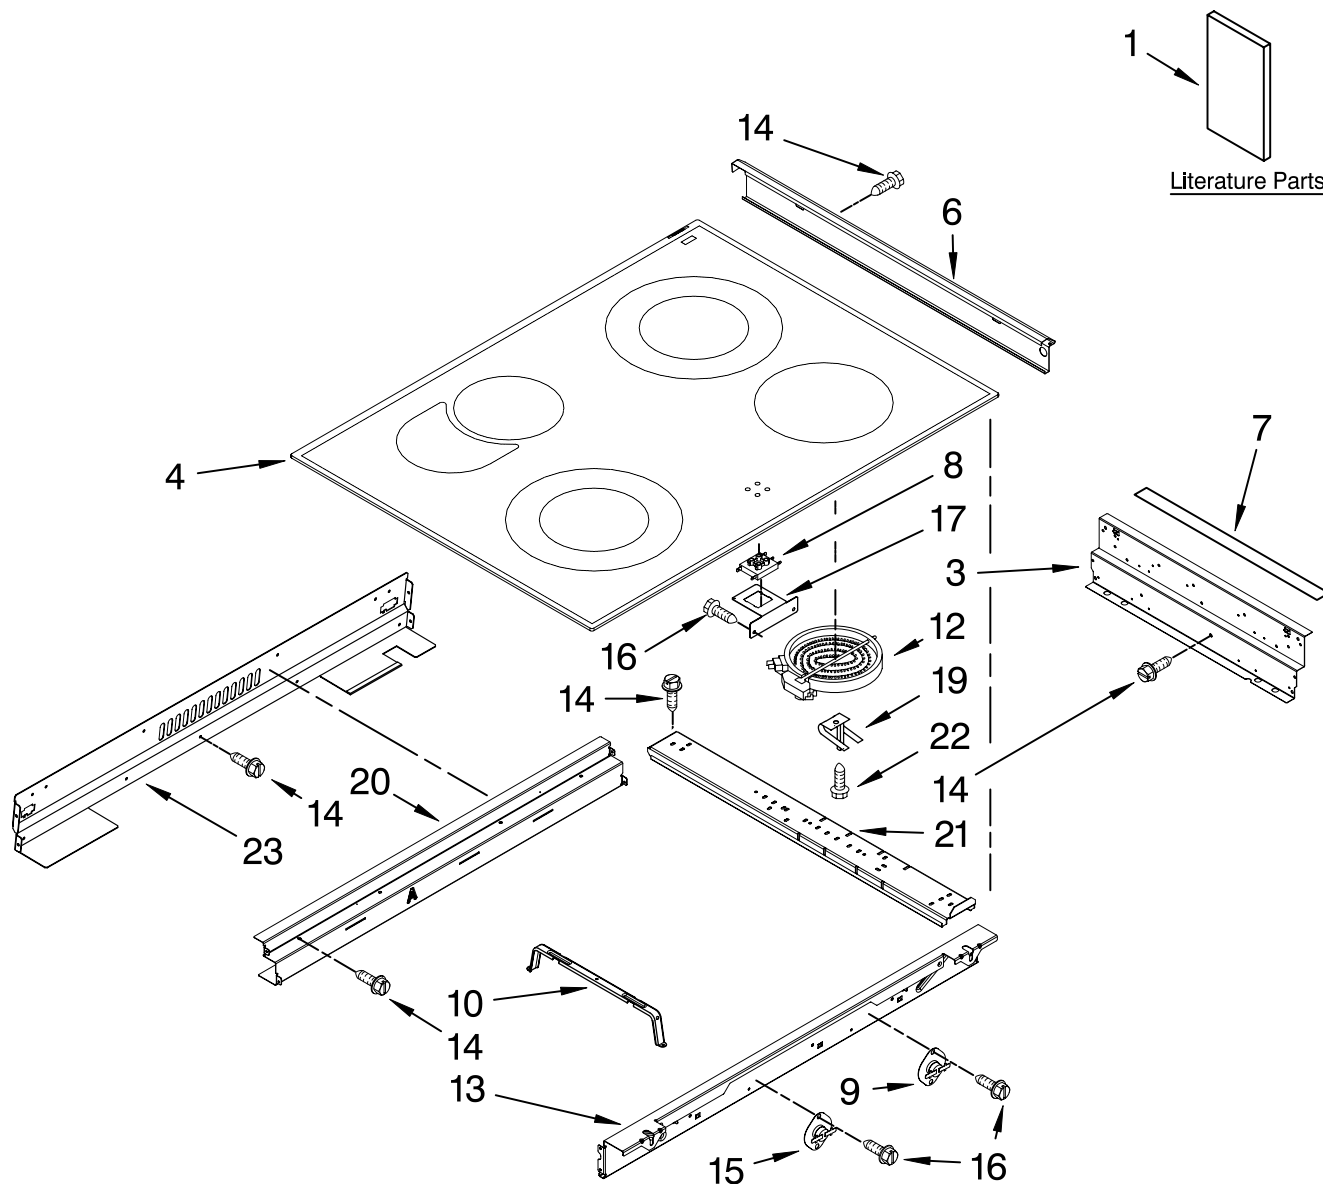

KitchenAid® COOKTOP PARTS

For Models: KESK901SBL01, KESK901SWH01, KESK901SSS01
(Black) (White) (Stainless)

30" SLIDE-IN
ELECTRIC OVEN
THERMAL OVEN

FOR ORDERING INFORMATION REFER TO PARTS PRICE LIST

COOKTOP PARTS

For Models: KESK901SBL01, KESK901SWH01, KESK901SSS01
 (Black) (White) (Stainless)

Illus. No.	Part No.	DESCRIPTION
1		Literature Parts
	W10118260	Installation Instructions
	W10162196	Use & Care Guide
	W10112130	Tech Sheet
	9763467	Easy Set Guide
	9757680	Anti-Tip Instructions
		Safe Cooking Tips
	9762761	English
	W10065852	French
3	9761422	Frame, Cooktop Side
4		Cooktop
	W10109850	Black/Stainless
	W10109860	White
6		Trim, Cooktop Right
	W10110687	Black
	W10110685	White
	W10140550	Stainless
		Left
	W10110682	Black
	W10110680	White
	W10140549	Stainless
7	W10076030	Gasket (2)
8	8523739	Light, Indicator
9	9759944	Thermostat
10	9756821	Support, Wiring
12		Element, Surface
	8523697	LR
	8523696	RF
	8523694	RR
	4453909	LF
13	9761423	Frame, Cooktop Front
14	3196537	Screw
15	341196	Thermostat
16	3196160	Screw
17	9758799	Bracket, Indicator Lamp
19	9759094	Spring, Locator
20	9761768	Frame, Cooktop Rear
21	9763517	Rail, Element (3)
22	246119	Screw
23	9761724	Cover, Cooktop Rear