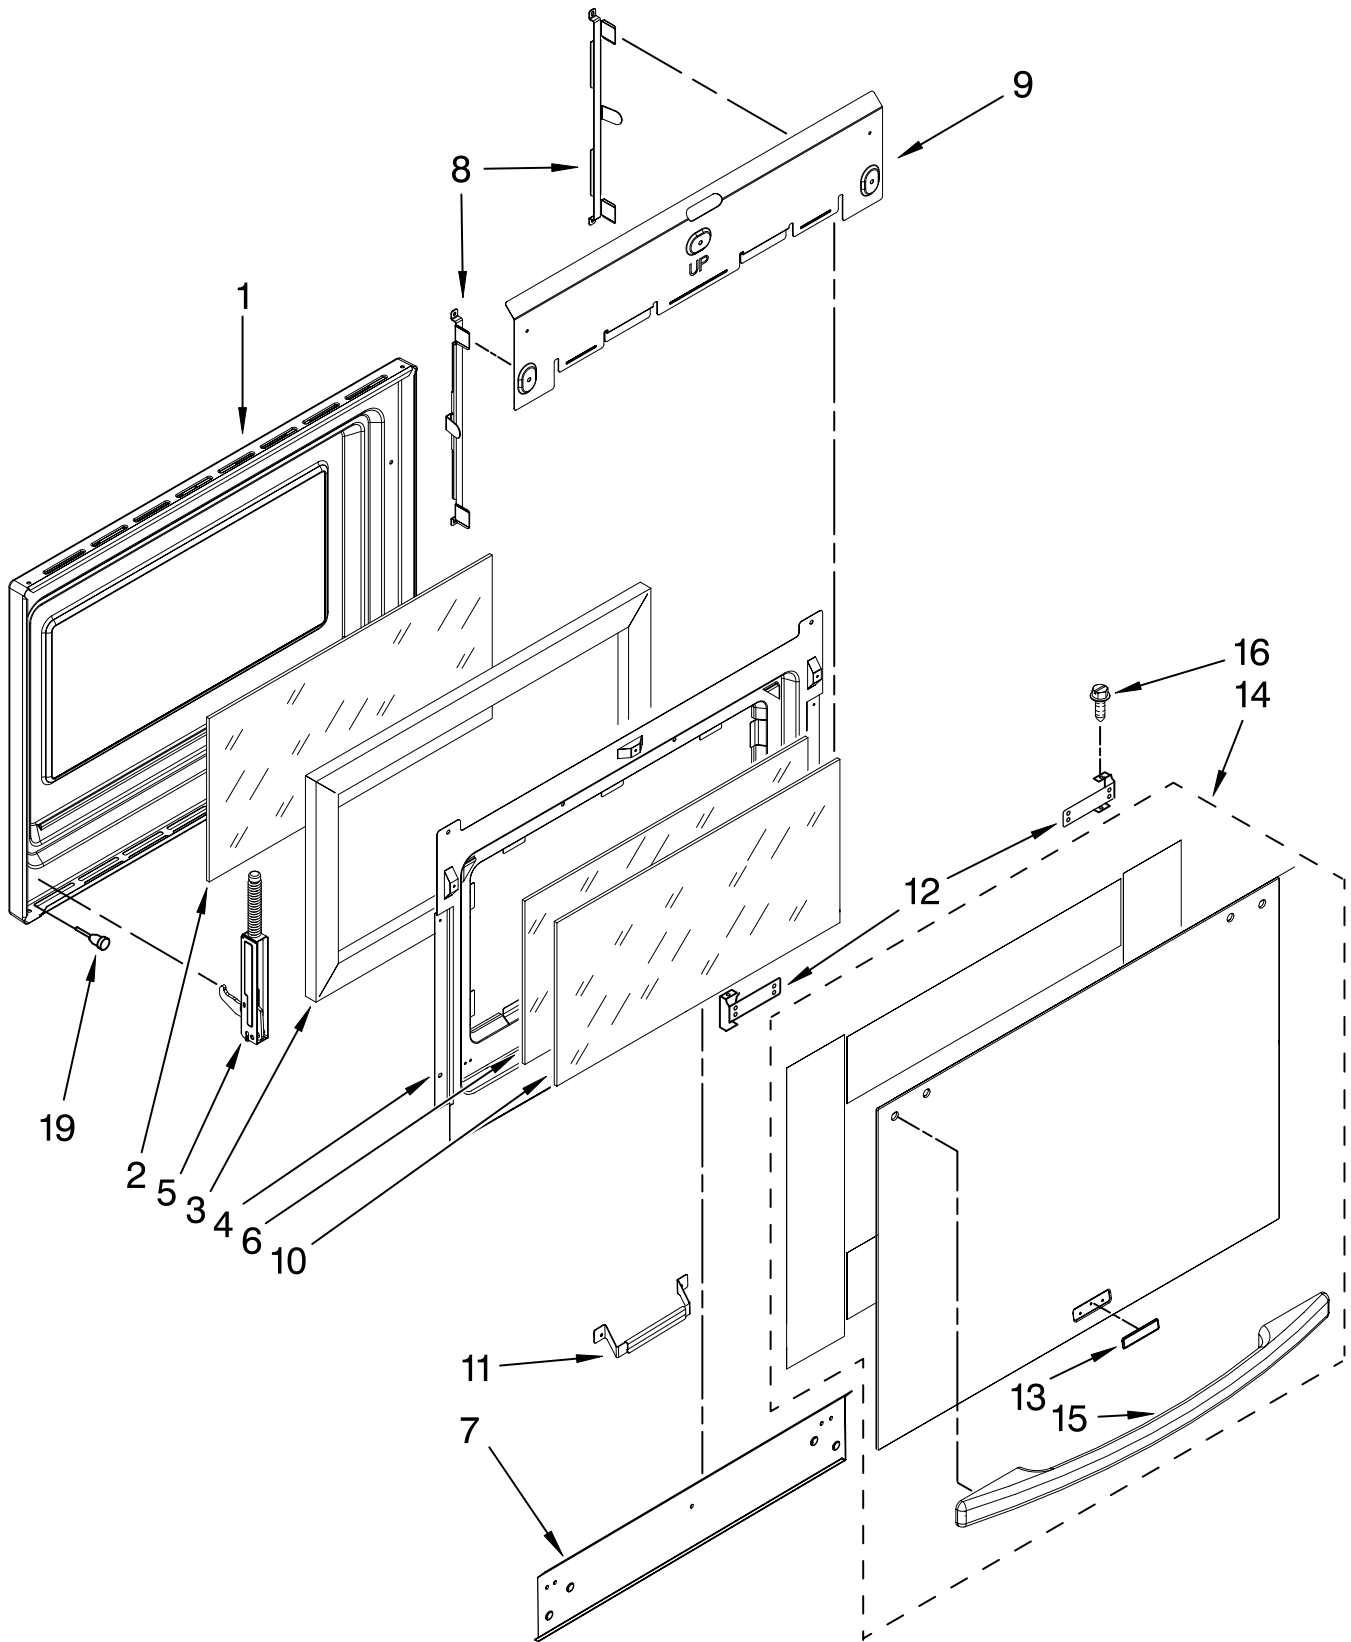

DOOR PARTS

For Models: KESK901SBL01, KESK901SWH01, KESK901SSS01
(Black) (White) (Stainless)

FOR ORDERING INFORMATION REFER TO PARTS PRICE LIST

DOOR PARTS

For Models: KESK901SBL01, KESK901SWH01, KESK901SSS01
(Black) (White) (Stainless)

Illus. No.	Part No.	DESCRIPTION
1	9759413	Panel, Door
2	9757706	Glass, Inner
3	4451722	Insulation, Door
4	4457132	Retainer, Glass
5		Hinge, Oven Door
	9760579	Right
	9760580	Left
6	9759225	Glass, Inner
7	4457114	Shield, Heat Bottom
8	9759229	Bracket, Glass Side
9	4457103	Shield, Heat Top
10	9759225	Glass, Inner Door
11	9759230	Bracket, Central
12		Bracket, Handle
	9763497	Right
	9763496	Left
13		Badge
	8304603BL	Black
	8304603WH	White
	8304603SS	Stainless
14		Assembly, Door Kit
	W10131888	Black
	W10131889	White
	W10155557	Stainless
15		Handle, Door
	8303774BL	Black
	8303774WH	White
	8303774SS	Stainless
16	3196184	Screw
19	4448520	Bumper, Door

FOR ORDERING INFORMATION REFER TO PARTS PRICE LIST