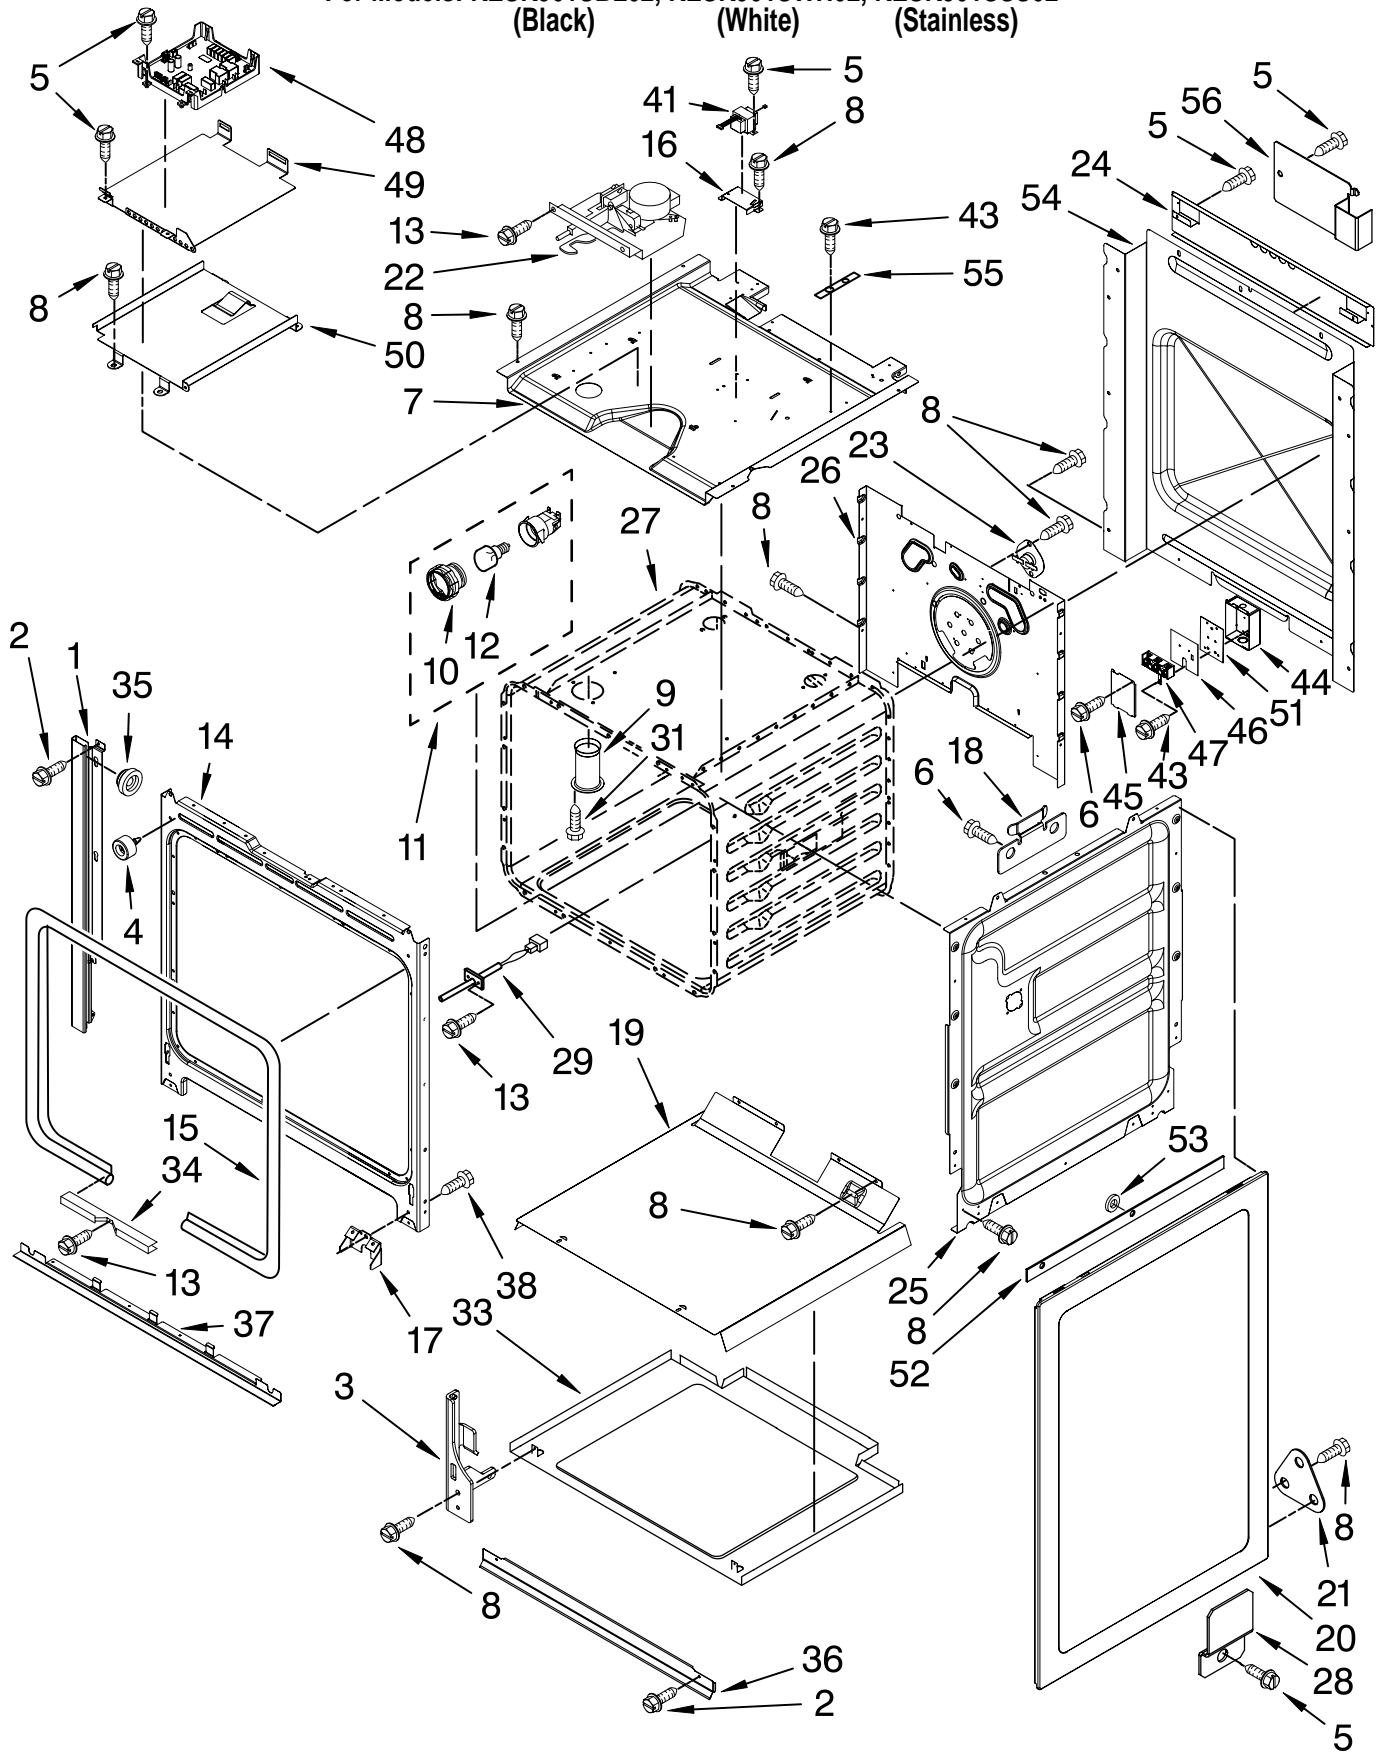

OVEN PARTS

For Models: KESK901SBL02, KESK901SWH02, KESK901SSS02
(Black) (White) (Stainless)

FOR ORDERING INFORMATION REFER TO PARTS PRICE LIST

OVEN PARTS

For Models: KESK901SBL02, KESK901SWH02, KESK901SSS02
(Black) (White) (Stainless)

Illus. No.	Part No.	DESCRIPTION	Illus. No.	Part No.	DESCRIPTION	Illus. No.	Part No.	DESCRIPTION
1		Trim, Side Right	19	4451478	Support, Insulation Body, Side	45	9757405	Cover, Terminal Box
	W10109540	Black	20	9760723PB	Black/Stainless	46	9759721	Insulator, Terminal Box
	W10109570	White		9760723PW	White	47	9761958	Block, Terminal
	W10140548	Stainless	21	9757461	Bracket, Side Panel	48	W10181438	Appliance, Manager
		Left	22	9760888	Latch, Motorized	49	W10083460	Slide, GOC
	W10109490	Black	23	9759242	Thermostat	50	9756454	Bracket, Appliance Manager
	W10109520	White	24	9757811	Brace, Side Panel	51	9759884	Insulation
	W10140547	Stainless	25	4455641	Side, Chassis	52	9759722	Insulation, Body Side
2	3400832	Screw	26	9759761	Back, Chassis	53	9760481	Washer
3		Hinge Receiver	27		Liner, Oven (Not Serviceable)	54	9758583	Cover, Back
	4455606	Right	28	9759890	Clip, Side Panel	55	9759885	Pad, Insulation(2)
	4455605	Left	29	W10131825	Sensor	56	9759945	Standoff, Rear
4	W10105790	Bumper, Door (2)	31	3196176	Screw			
5	3196537	Screw	33	9759713	Base, Chassis	FOLLOWING PARTS NOT ILLUSTRATED		
6	3196160	Screw	34	4448933	Retainer, Gasket	INSULATION		
7	8303099	Top Chassis	35	4448444	Grommet, Mounting Rail			
8	4449809	Screw	36		Vent, Bottom Upper			
9	4452158	Tube, Vent		W10116899	Black			
10	W10067870	Lens, Light (2)		W10116897	White			
11	W10009930	Oven Light, Assembly (2)		W10160347	Stainless			
12	4452166	Bulb, Light (2)	37		Vent, Bottom Lower			
13	4449154	Screw		W10104890	Black			
14	W10130368	Frame, Front		W10104910	White			
15	W10074200	Gasket, Door		W10140546	Stainless			
16	9757829	Bracket, Transformer	38	4449743	Screw			
17	4452152	Bracket, Mounting	41	W10111628	Transformer, Control			
18	9757685	Guide, Side Panel	43	3400080	Screw			
			44	W10165135	Box, Terminal			

FOLLOWING PARTS NOT ILLUSTRATED

INSULATION

9756817 Insulation, Wrap
9756470 Insulation, Back

FOR ORDERING INFORMATION REFER TO PARTS PRICE LIST