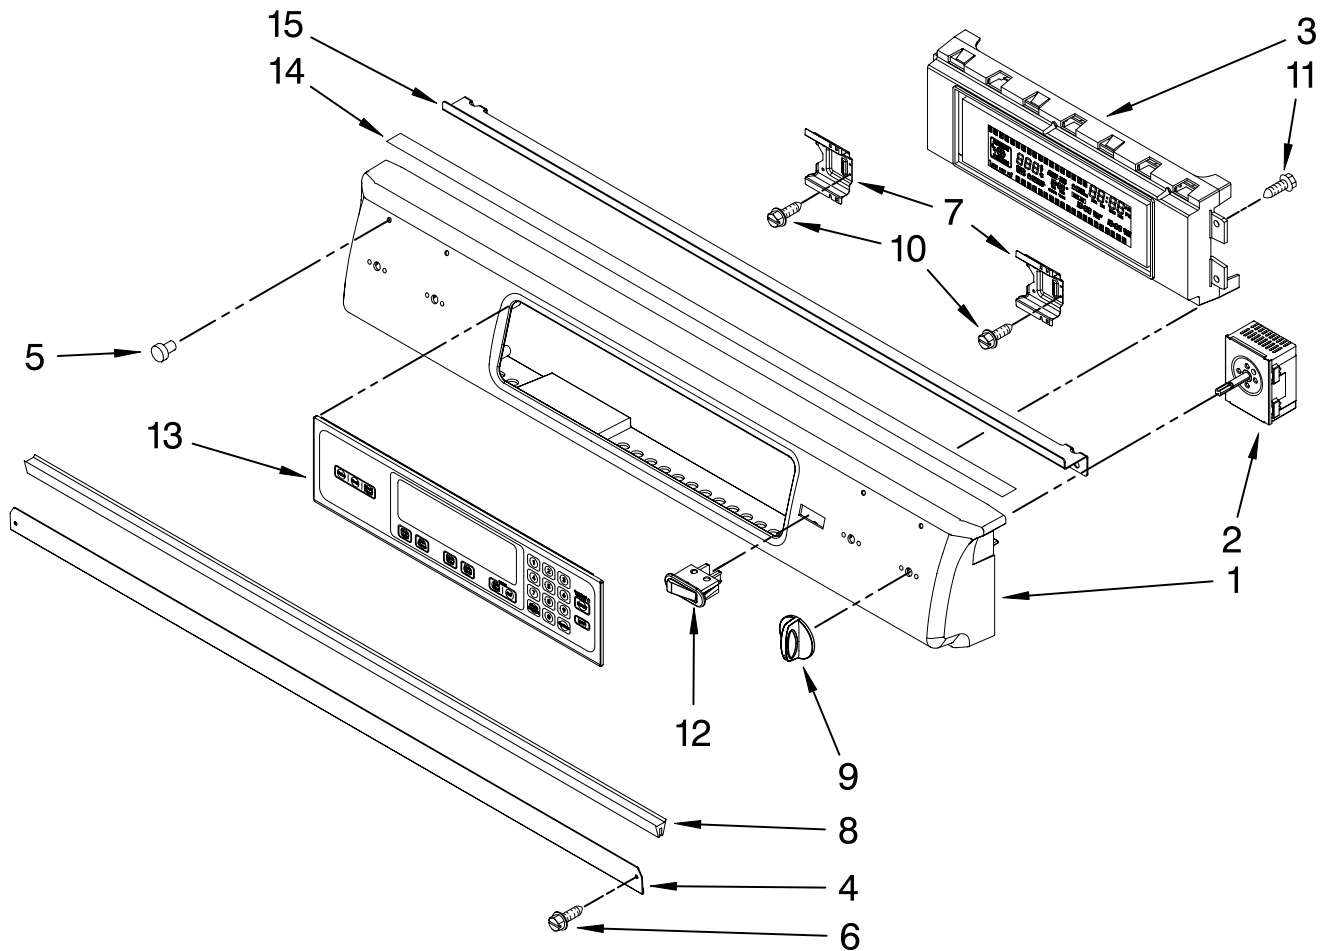

CONTROL PANEL PARTS

For Models: KESK901SBL02, KESK901SWH02, KESK901SSS02
(Black) (White) (Stainless)

Illus. No.	Part No.	DESCRIPTION
1	W10117046	Control Panel Black
	W10117047	White
	W10156275	Stainless
2		Switch, Infinite
	4454539	LR
	4454540	RF
	4454541	RR
	4456027	LF
3	W10181442	Control, Electric
4	W10105370	Shield, Console Vent
5	3196068	Lens, Indicator (2)
	3196160	Screw

Illus. No.	Part No.	DESCRIPTION
7	9761745	Bracket, Thermostat (2)
8	W10116195	Gasket, Vent Shield
9		Knob RF
	W10130380	Black
	W10130381	White
	W10156263	Stainless LR,LF,RR
	W10130377	Black
	W10130378	White
	W10156264	Stainless

Illus. No.	Part No.	DESCRIPTION
10	3196537	Screw
11	9780271	Screw
12		Switch, Simmer
	W10163899	Black & Stainless
	W10163901	White
13	9761565	Membrane, Switch
14	W10110246	Gasket, Console
15	W10117524	Bracket, Gasket

FOR ORDERING INFORMATION REFER TO PARTS PRICE LIST