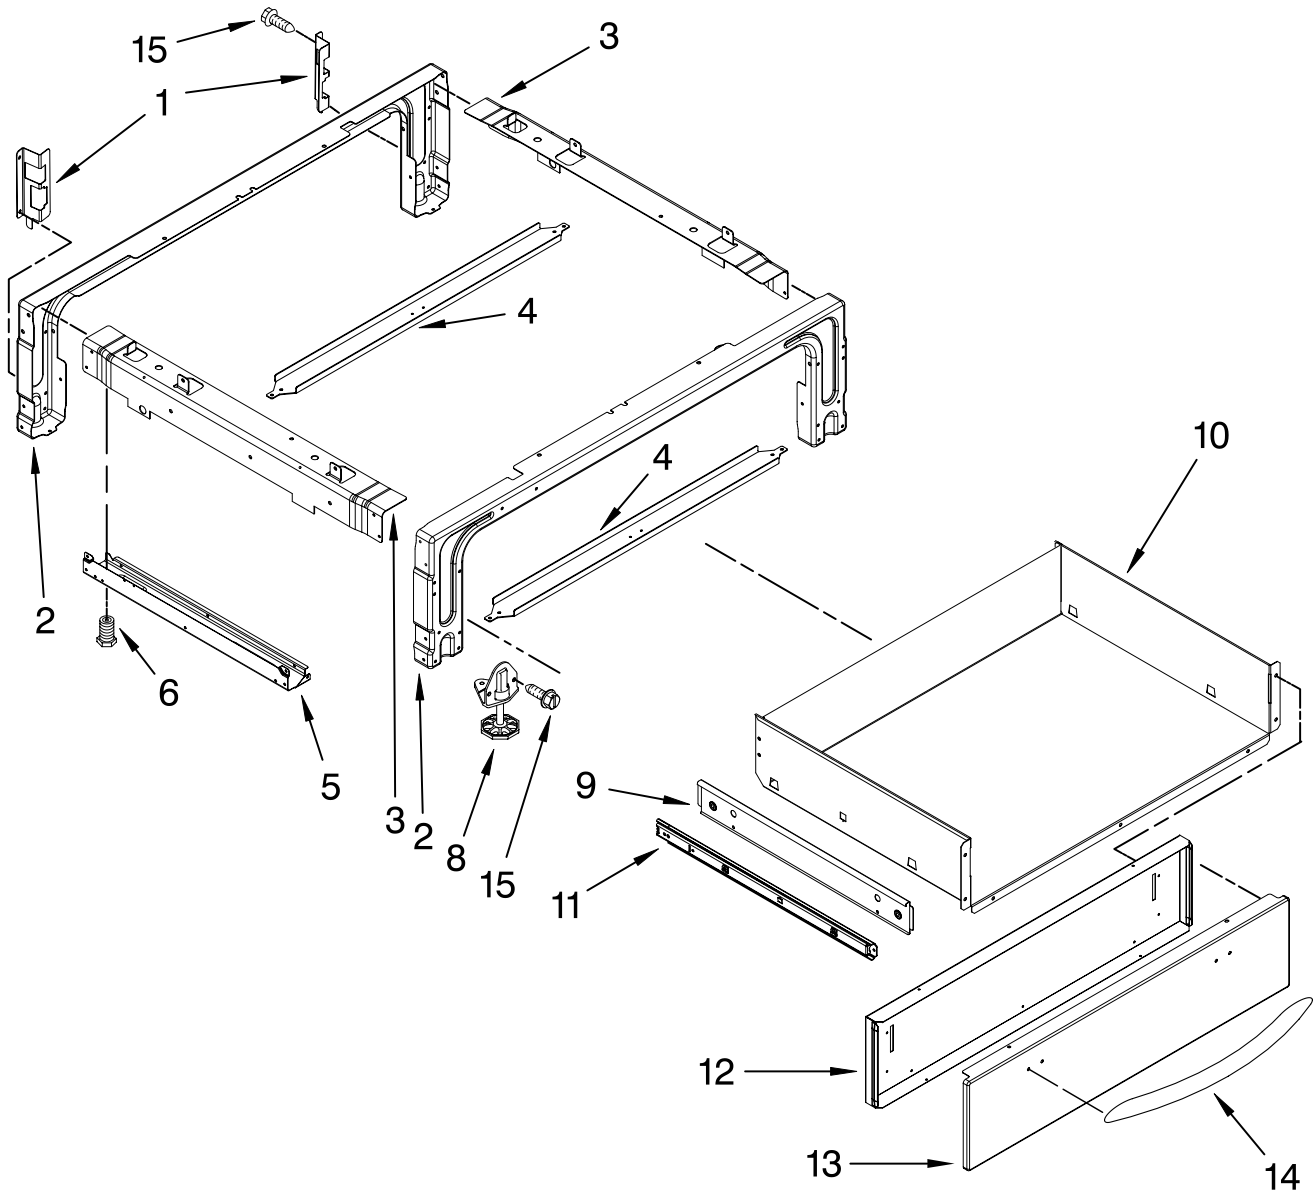

DRAWER PARTS

For Models: KESK901SBL02, KESK901SWH02, KESK901SSS02
(Black) (White) (Stainless)

Illus. No.	Part No.	DESCRIPTION
1		Support, Drawer Rail
	9757687	Right
	9757686	Left
2	9763501BL	Support, Front & Rear
3		Brace, Drawer
	4453720	Right
	4453721	Left
4	9759943	Brace, Base Front

Illus. No.	Part No.	DESCRIPTION
5		Side, Base
	9759953	Right
	9759954	Left
6	W10058460	Foot
8	3196037	Foot Assembly
9	9756673	Guide, Roller (2)
10	9757806	Drawer
11		Drawer Slide
	9756836	Right
	9756838	Left

Illus. No.	Part No.	DESCRIPTION
12	9760592	Panel, Drawer
13		Front, Drawer
	9761747BL	Black
	9761747WH	White
	W10140545	Stainless
14		Handle, Drawer
	9761573BL	Black
	9761573WH	White
	9761573SS	Stainless
15	3196537	Screw

FOR ORDERING INFORMATION REFER TO PARTS PRICE LIST