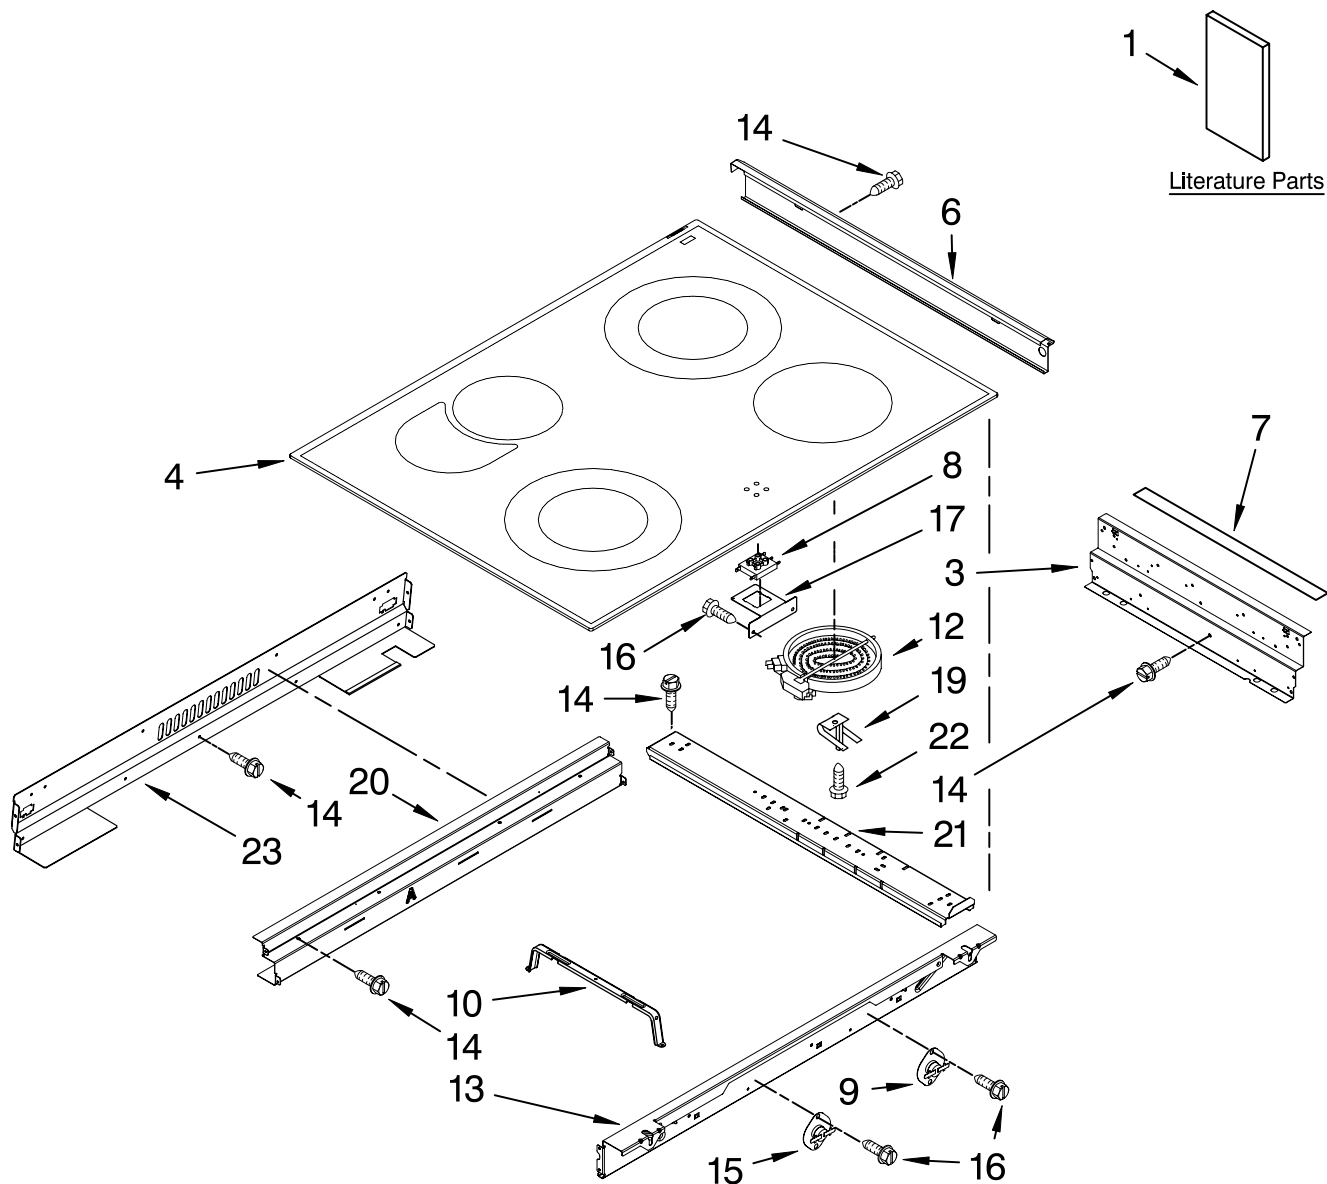

KitchenAid® COOKTOP PARTS

For Models: KESK901SBL02, KESK901SWH02, KESK901SSS02
(Black) (White) (Stainless)

30" SLIDE-IN
ELECTRIC OVEN
THERMAL OVEN

FOR ORDERING INFORMATION REFER TO PARTS PRICE LIST