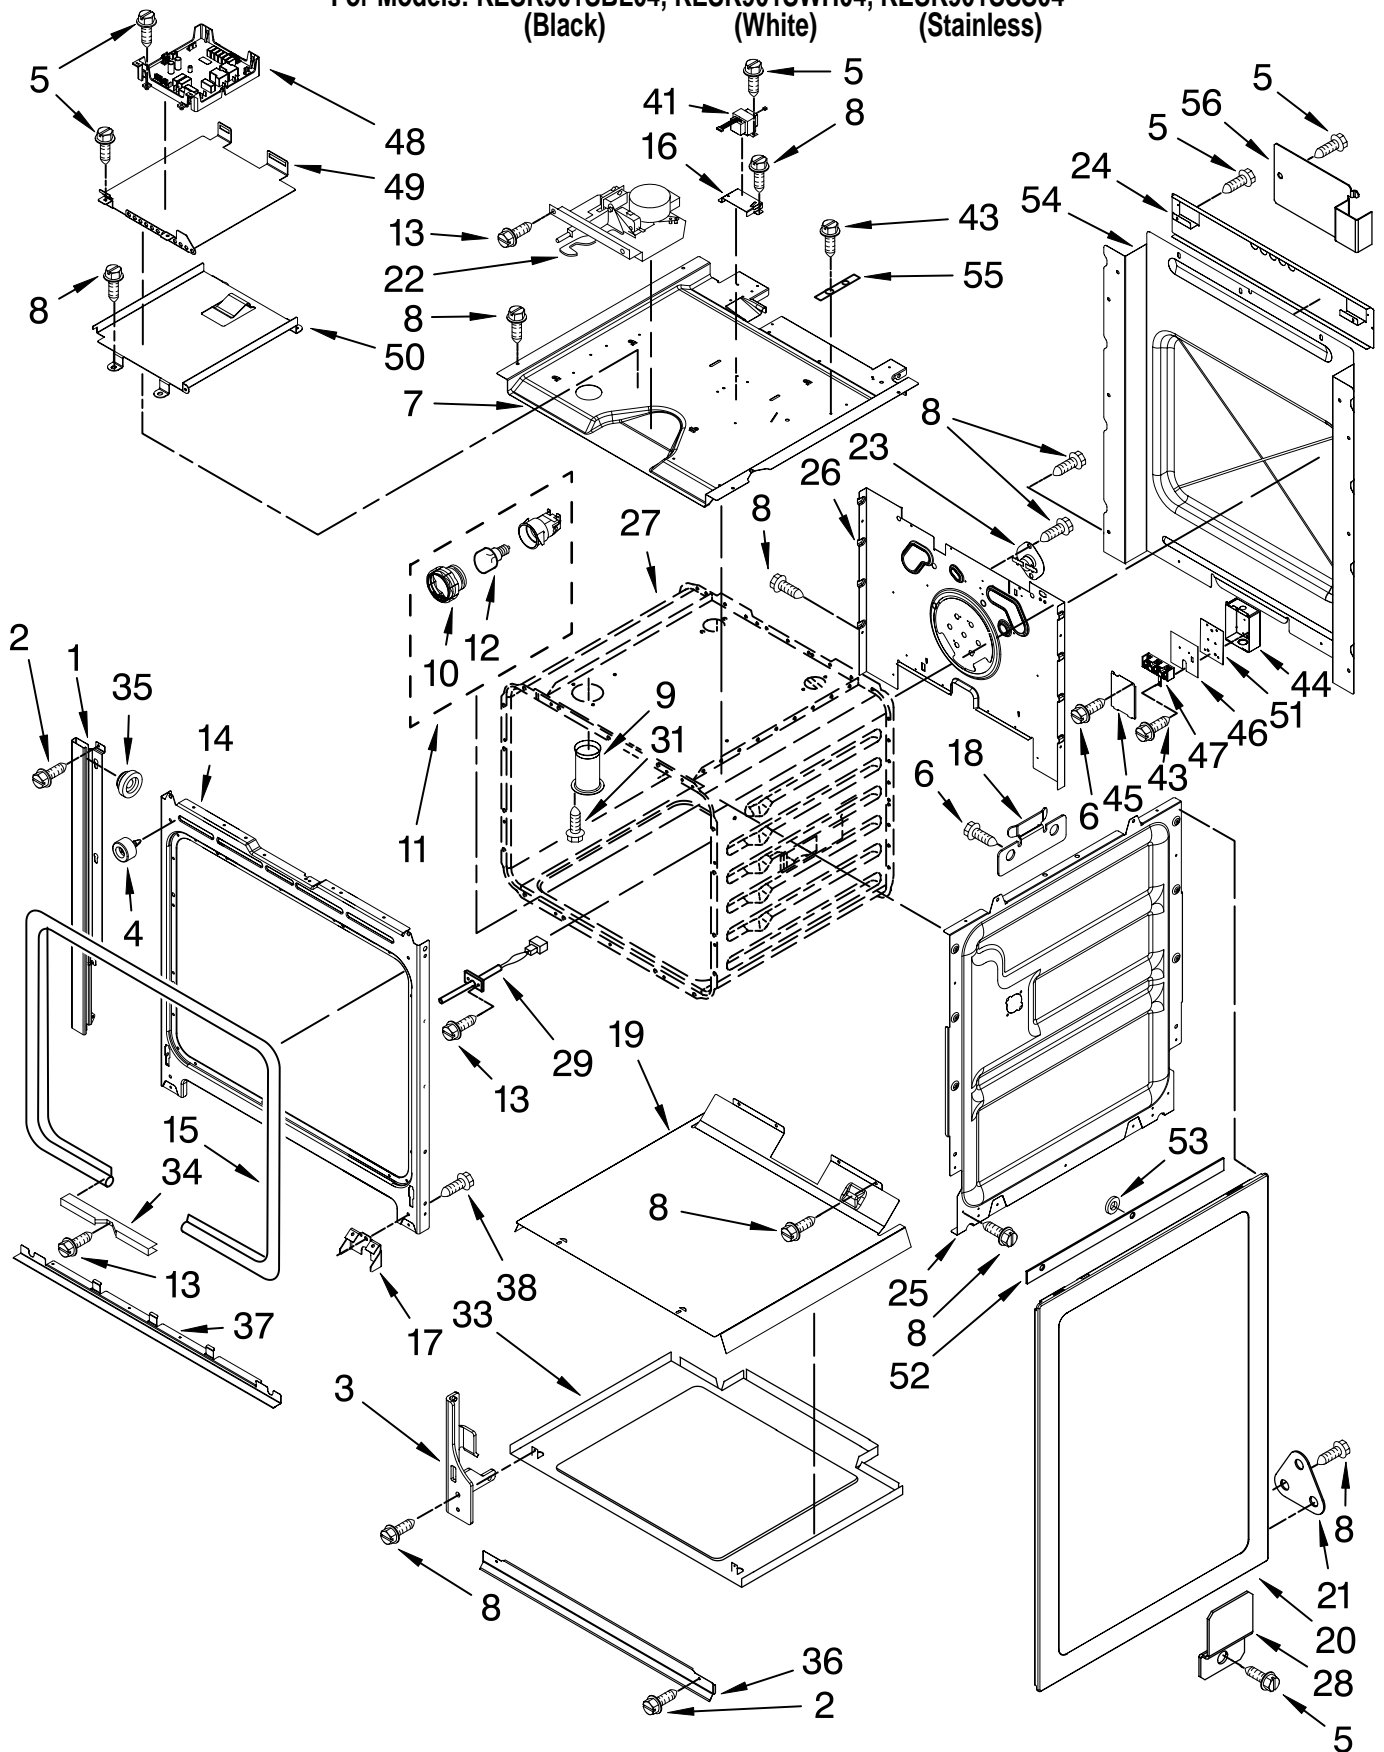

OVEN PARTS

For Models: KESK901SBL04, KESK901SWH04, KESK901SSS04
(Black) (White) (Stainless)

FOR ORDERING INFORMATION REFER TO PARTS PRICE LIST

OVEN PARTS

For Models: KESK901SBL04, KESK901SWH04, KESK901SSS04
(Black) (White) (Stainless)

Illus. No.	Part No.	DESCRIPTION	Illus. No.	Part No.	DESCRIPTION	Illus. No.	Part No.	DESCRIPTION
1		Trim, Side Right	18	9757685	Guide, Side Panel	43	3400080	Screw
	W10109540	Black	19	4451478	Support, Insulation	44	W10165135	Box, Terminal
	W10109570	White	20		Body, Side	45	9757405	Cover, Terminal Box
	W10140548	Stainless		9760723PB	Black/Stainless	46	9759721	Insulator, Terminal Box
		Left		9760723PW	White	47	9761958	Block, Terminal
	W10109490	Black	21	9757461	Bracket, Side Panel	48	W10181438	Appliance, Manager
	W10109520	White	22	9760888	Latch, Motorized	49	W10083460	Slide, GOC
	W10140547	Stainless	23	9759242	Thermostat	50	9756454	Bracket, Appliance Manager
2	3400832	Screw	24	9757811	Brace, Side Panel	51	9759884	Insulation
3		Hinge Receiver	25	4455641	Side, Chassis	52	9759722	Insulation, Body Side
	4455606	Right	26	9759761	Back, Chassis	53	9760481	Washer
	4455605	Left	27		Liner, Oven (Not Serviceable)	54	9758583	Cover, Back
4	W10105790	Bumper, Door (2)	28	9759890	Clip, Side Panel	55	9759885	Pad, Insulation(2)
5	3196537	Screw	29	W10131825	Sensor	56	9759945	Standoff, Rear
6	3196160	Screw	31	3196176	Screw			
7	8303099	Top Chassis	33	9759713	Base, Chassis			
8	4449809	Screw	34	4448933	Retainer, Gasket			
9	4452158	Tube, Vent	35	4448444	Grommet, Mounting Rail			
10	W10067870	Lens, Light (2)			Vent, Bottom Upper			
11	W10009930	Oven Light, Assembly (2)	36		Black			
12	4452166	Bulb, Light (2)		W10116899	White			
13	4449154	Screw		W10116897	White			
14	W10115831	Frame, Front		W10160347	Stainless			
15	W10074200	Gasket, Door	37		Vent, Bottom Lower			
16	9757829	Bracket, Transformer		W10104890	Black			
17	4452152	Bracket, Mounting		W10104910	White			
				W10140546	Stainless			
			38	4449743	Screw			
			41	W10111628	Transformer, Control			

**FOLLOWING PARTS
NOT ILLUSTRATED**

INSULATION

9756817 Insulation, Wrap
9756470 Insulation, Back

FOR ORDERING INFORMATION REFER TO PARTS PRICE LIST