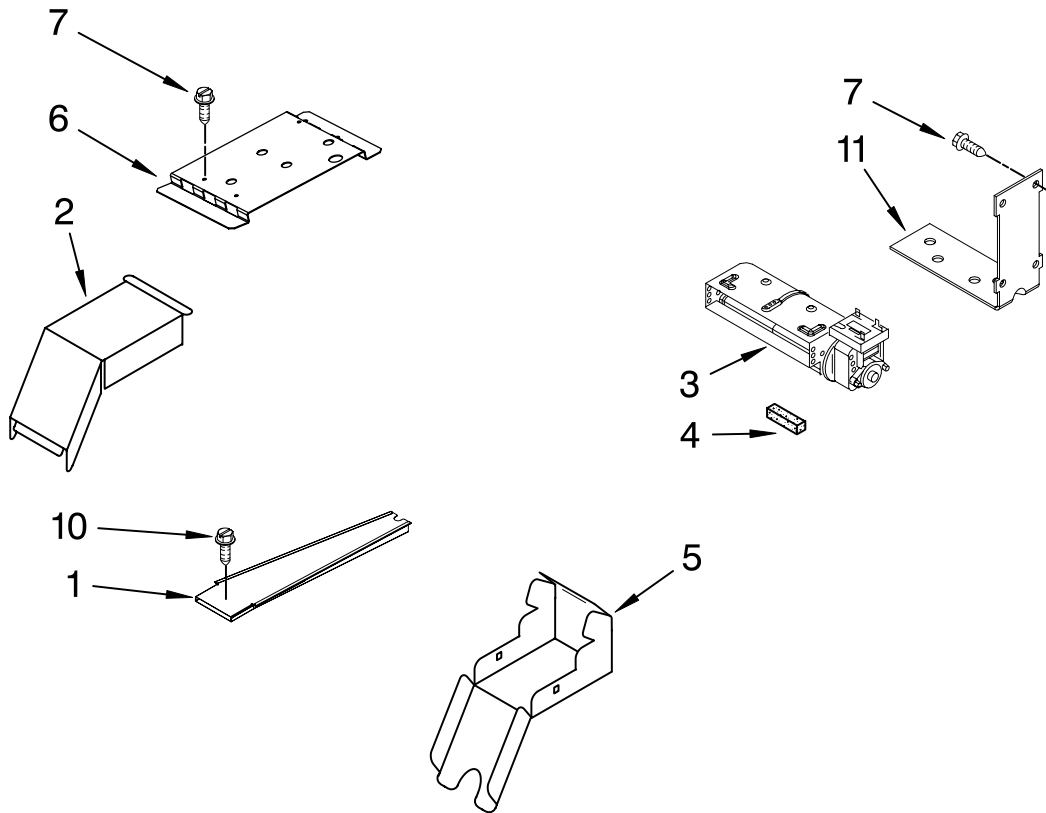

TOP VENTING PARTS

For Models: KESK901SBL04, KESK901SWH04, KESK901SSS04
(Black) (White) (Stainless)

Illus. No.	Part No.	DESCRIPTION

1	4451759	Vent, Exhaust
2	4455178	Elbow, Vent Top
3	9759320	Blower
4	4451758	Block, Foam
5	4455177	Elbow, Vent Bottom
6	W10143041	Bracket, Terminal Box
7	4449809	Screw (2)
10	4449040	Screw
11	4455352	Bracket, Blower

FOR ORDERING INFORMATION REFER TO PARTS PRICE LIST