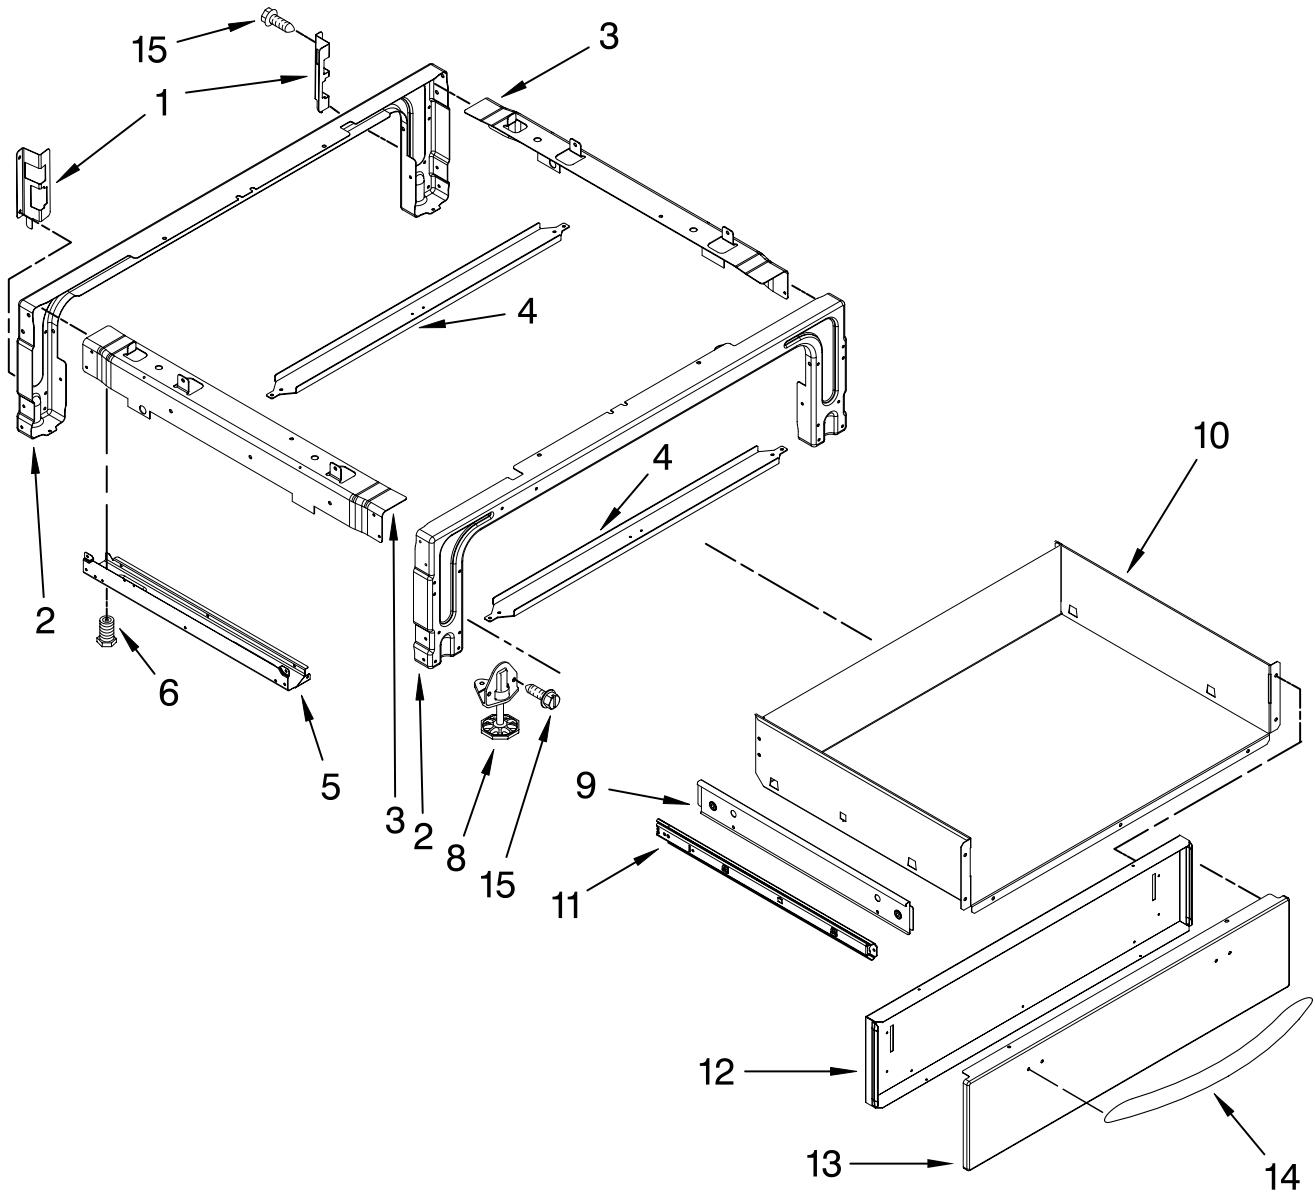

DRAWER PARTS

For Models: KESK901SBL04, KESK901SWH04, KESK901SSS04
(Black) (White) (Stainless)

Illus. No.	Part No.	DESCRIPTION
1		Support, Drawer Rail
	9757687	Right
	9757686	Left
2	9763501BL	Support, Front & Rear
3		Brace, Drawer
	4453720	Right
	4453721	Left
4	9759943	Brace, Base Front

Illus. No.	Part No.	DESCRIPTION
5		Side, Base
	9759953	Right
	9759954	Left
6	W10058460	Foot
8	3196037	Foot Assembly
9	9756673	Guide, Roller (2)
10	9757806	Drawer
11		Drawer Slide
	9756836	Right
	9756838	Left

Illus. No.	Part No.	DESCRIPTION
12	9760592	Panel, Drawer
13		Front, Drawer
	W10203760	Black
	9761747WH	White
	W10140545	Stainless
14		Handle, Drawer
	9761573BL	Black
	9761573WH	White
	9761573SS	Stainless
15	3196537	Screw

FOR ORDERING INFORMATION REFER TO PARTS PRICE LIST