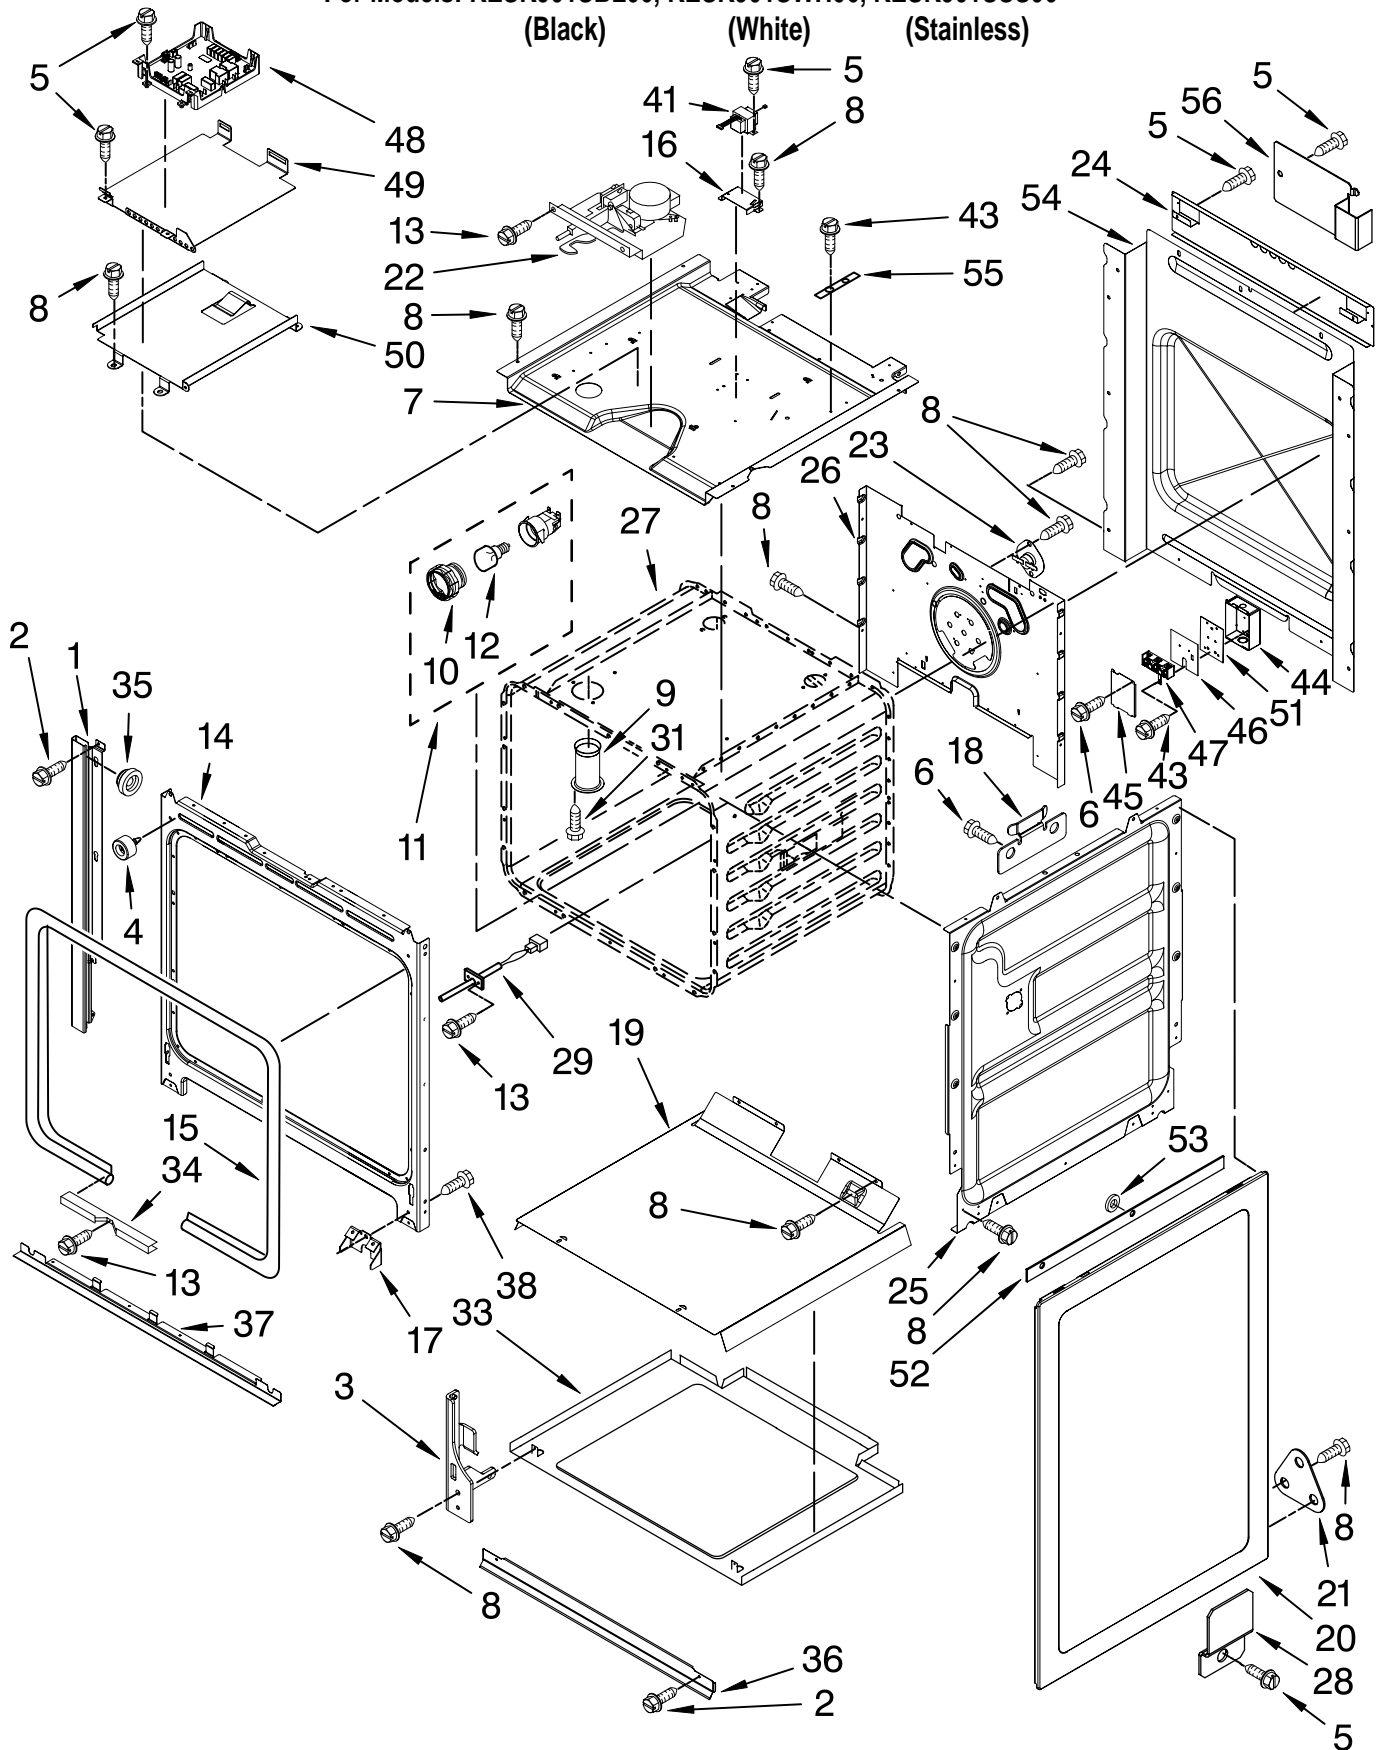

OVEN PARTS

For Models: KESK901SBL06, KESK901SWH06, KESK901SSS06

(Black)

(White)

(Stainless)

FOR ORDERING INFORMATION REFER TO PARTS PRICE LIST

OVEN PARTS

For Models: KESK901SBL06, KESK901SWH06, KESK901SSS06

(Black)

(White)

(Stainless)

Illus. No.	Part No.	DESCRIPTION	Illus. No.	Part No.	DESCRIPTION	Illus. No.	Part No.	DESCRIPTION
1		Trim, Side Right	18	9757685	Guide, Side Panel	43	3400080	Screw
	W10109540	Black	19	4451478	Support, Insulation Body, Side	44	W10165135	Box, Terminal
	W10109570	White	20			45	9757405	Cover, Terminal Box
	W10140548	Stainless		9760723PB	Black/Stainless	46	9759721	Insulator, Terminal Box
		Left		9760723PW	White	47	9761958	Block, Terminal
	W10109490	Black	21	9757461	Bracket, Side Panel	48	W10181438	Appliance, Manager
	W10109520	White	22	9760888	Latch, Motorized	49	W10083460	Slide, GOC
	W10140547	Stainless	23	9759242	Thermostat	50	9756454	Bracket, Appliance Manager
2	3400832	Screw	24	9757811	Brace, Side Panel	51	9759884	Insulation
3		Hinge Receiver	25	4455641	Side, Chassis	52	9759722	Insulation, Body Side
	4455606	Right	26	9759761	Back, Chassis	53	9760481	Washer
	4455605	Left	27		Liner, Oven (Not Serviceable)	54	9758583	Cover, Back
4	W10105790	Bumper, Door (2)	28	9759890	Clip, Side Panel	55	9759885	Pad, Insulation(2)
5	3196537	Screw	29	W10131825	Sensor	56	9759945	Standoff, Rear
6	3196160	Screw	31	3196176	Screw	FOLLOWING PARTS NOT ILLUSTRATED		
7	8303099	Top Chassis	33	9759713	Base, Chassis	INSULATION		
8	4449809	Screw	34	4448933	Retainer, Gasket		9756817	Insulation, Wrap
9	4452158	Tube, Vent	35	4448444	Grommet, Mounting Rail		9756470	Insulation, Back
10	W10067870	Lens, Light (2)			Vent, Bottom Upper			
11	W10009930	Oven Light, Assembly (2)	36					
12	4452166	Bulb, Light (2)		W10116899	Black			
13	4449154	Screw		W10116897	White			
14	W10115831	Frame, Front		W10160347	Stainless			
15	W10074200	Gasket, Door	37		Vent, Bottom Lower			
16	9757829	Bracket, Transformer		W10153486	Black			
17	4452152	Bracket, Mounting		W10153488	White			
				W10154789	Stainless			
			38	4449743	Screw			
			41	W10111628	Transformer, Control			

FOR ORDERING INFORMATION REFER TO PARTS PRICE LIST