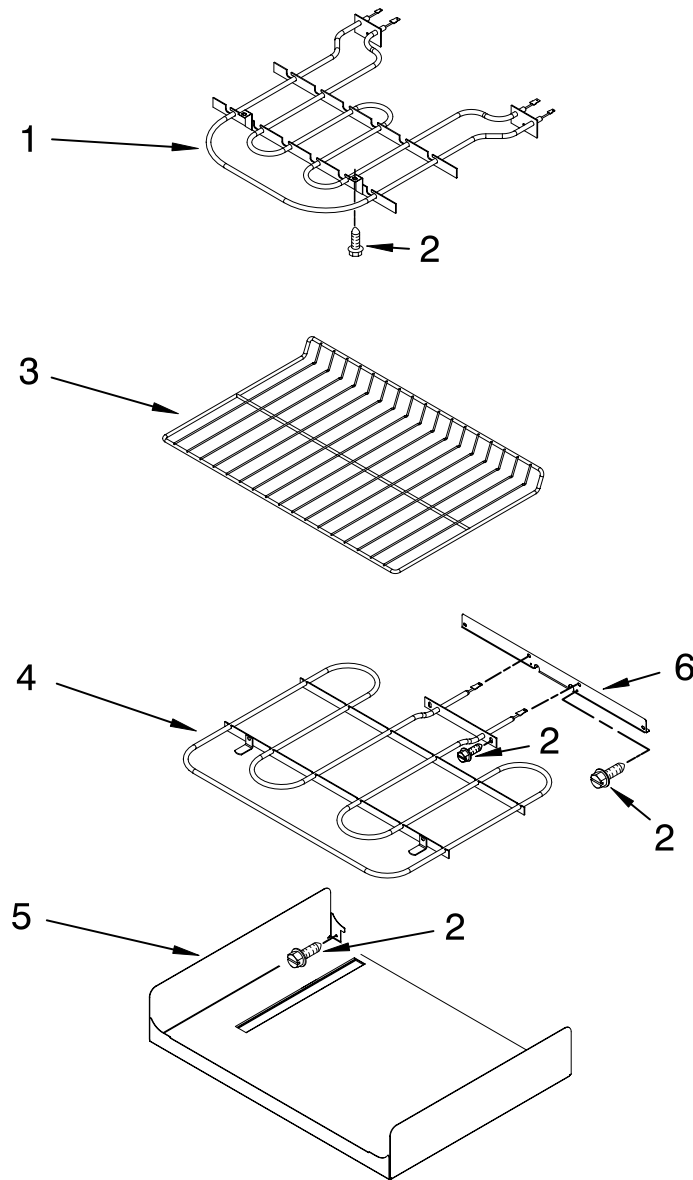

INTERNAL OVEN PARTS

For Models: KESK901SBL06, KESK901SWH06, KESK901SSS06
(Black) (White) (Stainless)

Illus. No.	Part No.	DESCRIPTION
1	9760774	Element, Broil
2	4449154	Screw
3	W10179152	Rack, Oven
4	9760768	Element, Bake
5	4455037	Tray, Hidden Bake
6	4450039	Cover, Bake Tray

FOR ORDERING INFORMATION REFER TO PARTS PRICE LIST