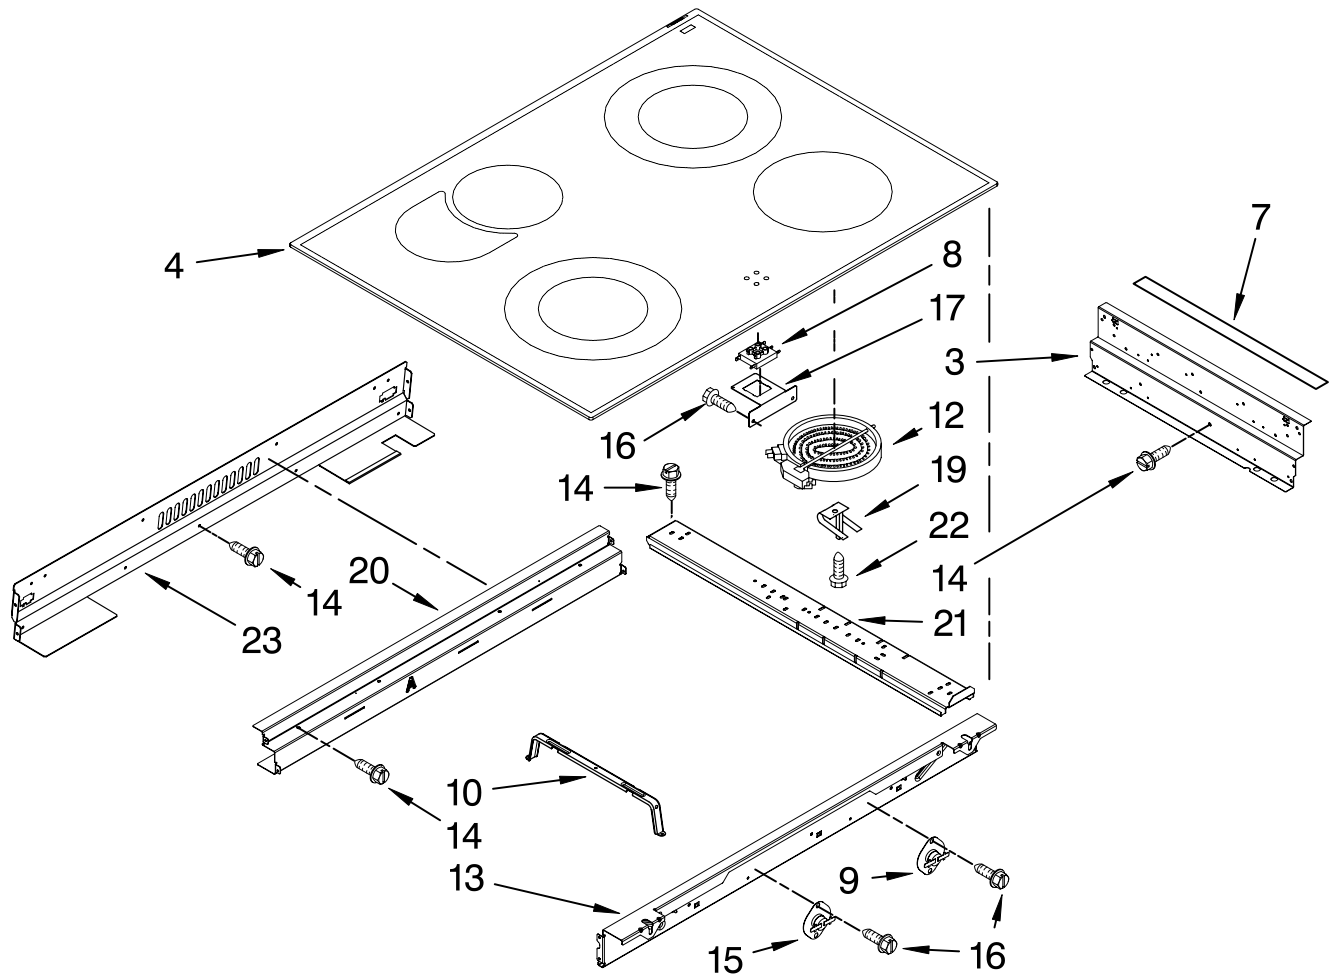

KitchenAid® **COOKTOP PARTS**
For Models: KESK901SBL06, KESK901SWH06, KESK901SSS06
(Black) (White) (Stainless)

30" SLIDE-IN
ELECTRIC OVEN
THERMAL OVEN

FOR ORDERING INFORMATION REFER TO PARTS PRICE LIST

COOKTOP PARTS

For Models: KESK901SBL06, KESK901SWH06, KESK901SSS06

(Black)

(White)

(Stainless)

Illus. No.	Part No.	DESCRIPTION
1		Literature Parts
	W10118260	Installation Instructions
	W10190622	Use & Care Guide
	W10189732	Tech Sheet
	9763467	Easy Set Guide
	9757680	Anti-Tip Instructions
	9762761	Safe Cooking Tips English
	W10065852	French
3	9761422	Frame, Cooktop Side
4		Cooktop
	W10109850	Black/Stainless
	W10109860	White
7	W10076030	Gasket (2)
8	8523739	Light, Indicator
9	9759944	Thermostat
10	9756821	Support, Wiring
12		Element, Surface
	8523697	LR
	8523696	RF
	8523694	RR
	4453909	LF
13	9761423	Frame, Cooktop Front
14	3196537	Screw
15	341196	Thermostat
16	3196160	Screw
17	9758799	Bracket, Indicator Lamp
19	9759094	Spring, Locator
20	9761768	Frame, Cooktop Rear
21	9763517	Rail, Element (3)
22	246119	Screw
23	9761724	Cover, Cooktop Rear

FOR ORDERING INFORMATION REFER TO PARTS PRICE LIST