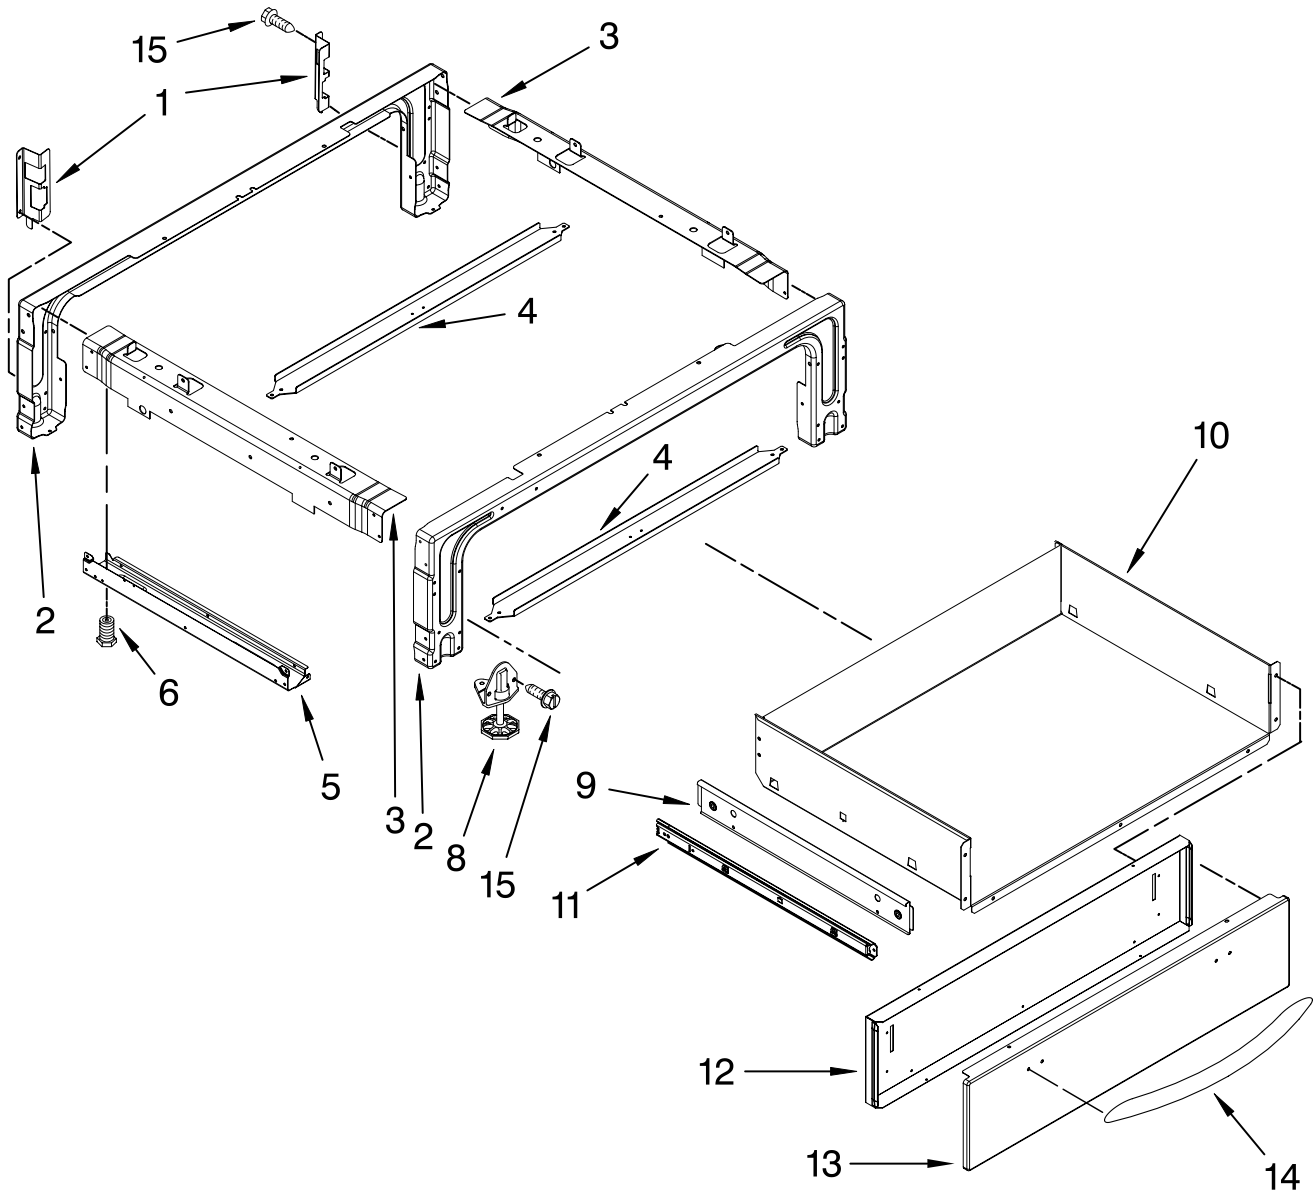

DRAWER PARTS

For Models: KESK901SBL06, KESK901SWH06, KESK901SSS06
(Black) (White) (Stainless)

Illus. No.	Part No.	DESCRIPTION
1		Support, Drawer Rail
	9757687	Right
	9757686	Left
2	9763501BL	Support, Front & Rear
3		Brace, Drawer
	4453720	Right
	4453721	Left

Illus. No.	Part No.	DESCRIPTION
4	9759943	Brace, Base Front
5		Side, Base
	9759953	Right
	9759954	Left
6	W10058460	Foot
8	3196037	Foot Assembly
9	9756673	Guide, Roller (2)
10	9757806	Drawer
11		Drawer Slide
	9756836	Right
	9756838	Left

Illus. No.	Part No.	DESCRIPTION
12	9760592	Panel, Drawer
13		Front, Drawer
	W10203760	Black
	W10203762	White
	W10203763	Stainless
14		Handle, Drawer
	9761573BL	Black
	9761573WH	White
	9761573SS	Stainless
15	3196537	Screw

FOR ORDERING INFORMATION REFER TO PARTS PRICE LIST