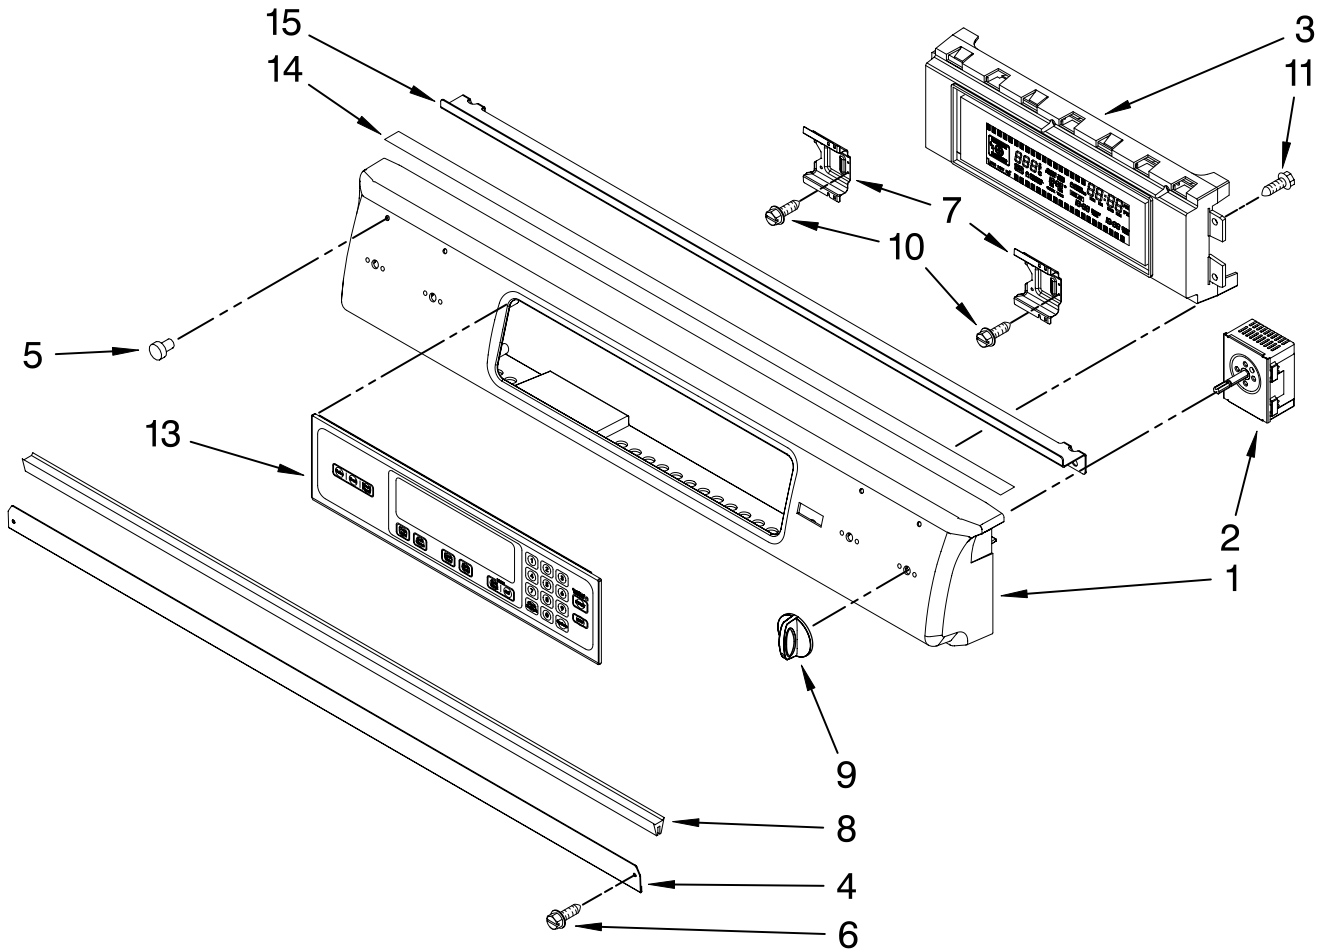

CONTROL PANEL PARTS

For Models: KESK901SBL06, KESK901SWH06, KESK901SSS06
(Black) (White) (Stainless)

Illus. No.	Part No.	DESCRIPTION
1	W10190660	Control Panel Black
	W10190661	Control Panel White
	W10190662	Control Panel Stainless
2		Switch, Infinite
	4454539	LR
	4454540	RF
	4454541	RR
3	4456027	LF
	W10206374	Control, Electric

Illus. No.	Part No.	DESCRIPTION
4	W10105370	Shield, Console Vent
5	3196068	Lens, Indicator (2)
6	3196160	Screw
7	9761745	Bracket, Thermostat (2)
8	W10116195	Gasket, Vent Shield

Illus. No.	Part No.	DESCRIPTION
9		Knob RF
	W10193267	Black
	W10193265	White
	W10156263	Stainless LR,LF,RR
	W10193271	Black
	W10193269	White
	W10156264	Stainless
10	3196537	Screw
11	9780271	Screw
13	9761565	Membrane, Switch
14	W10110246	Gasket, Console
15	W10117524	Bracket, Gasket

FOR ORDERING INFORMATION REFER TO PARTS PRICE LIST