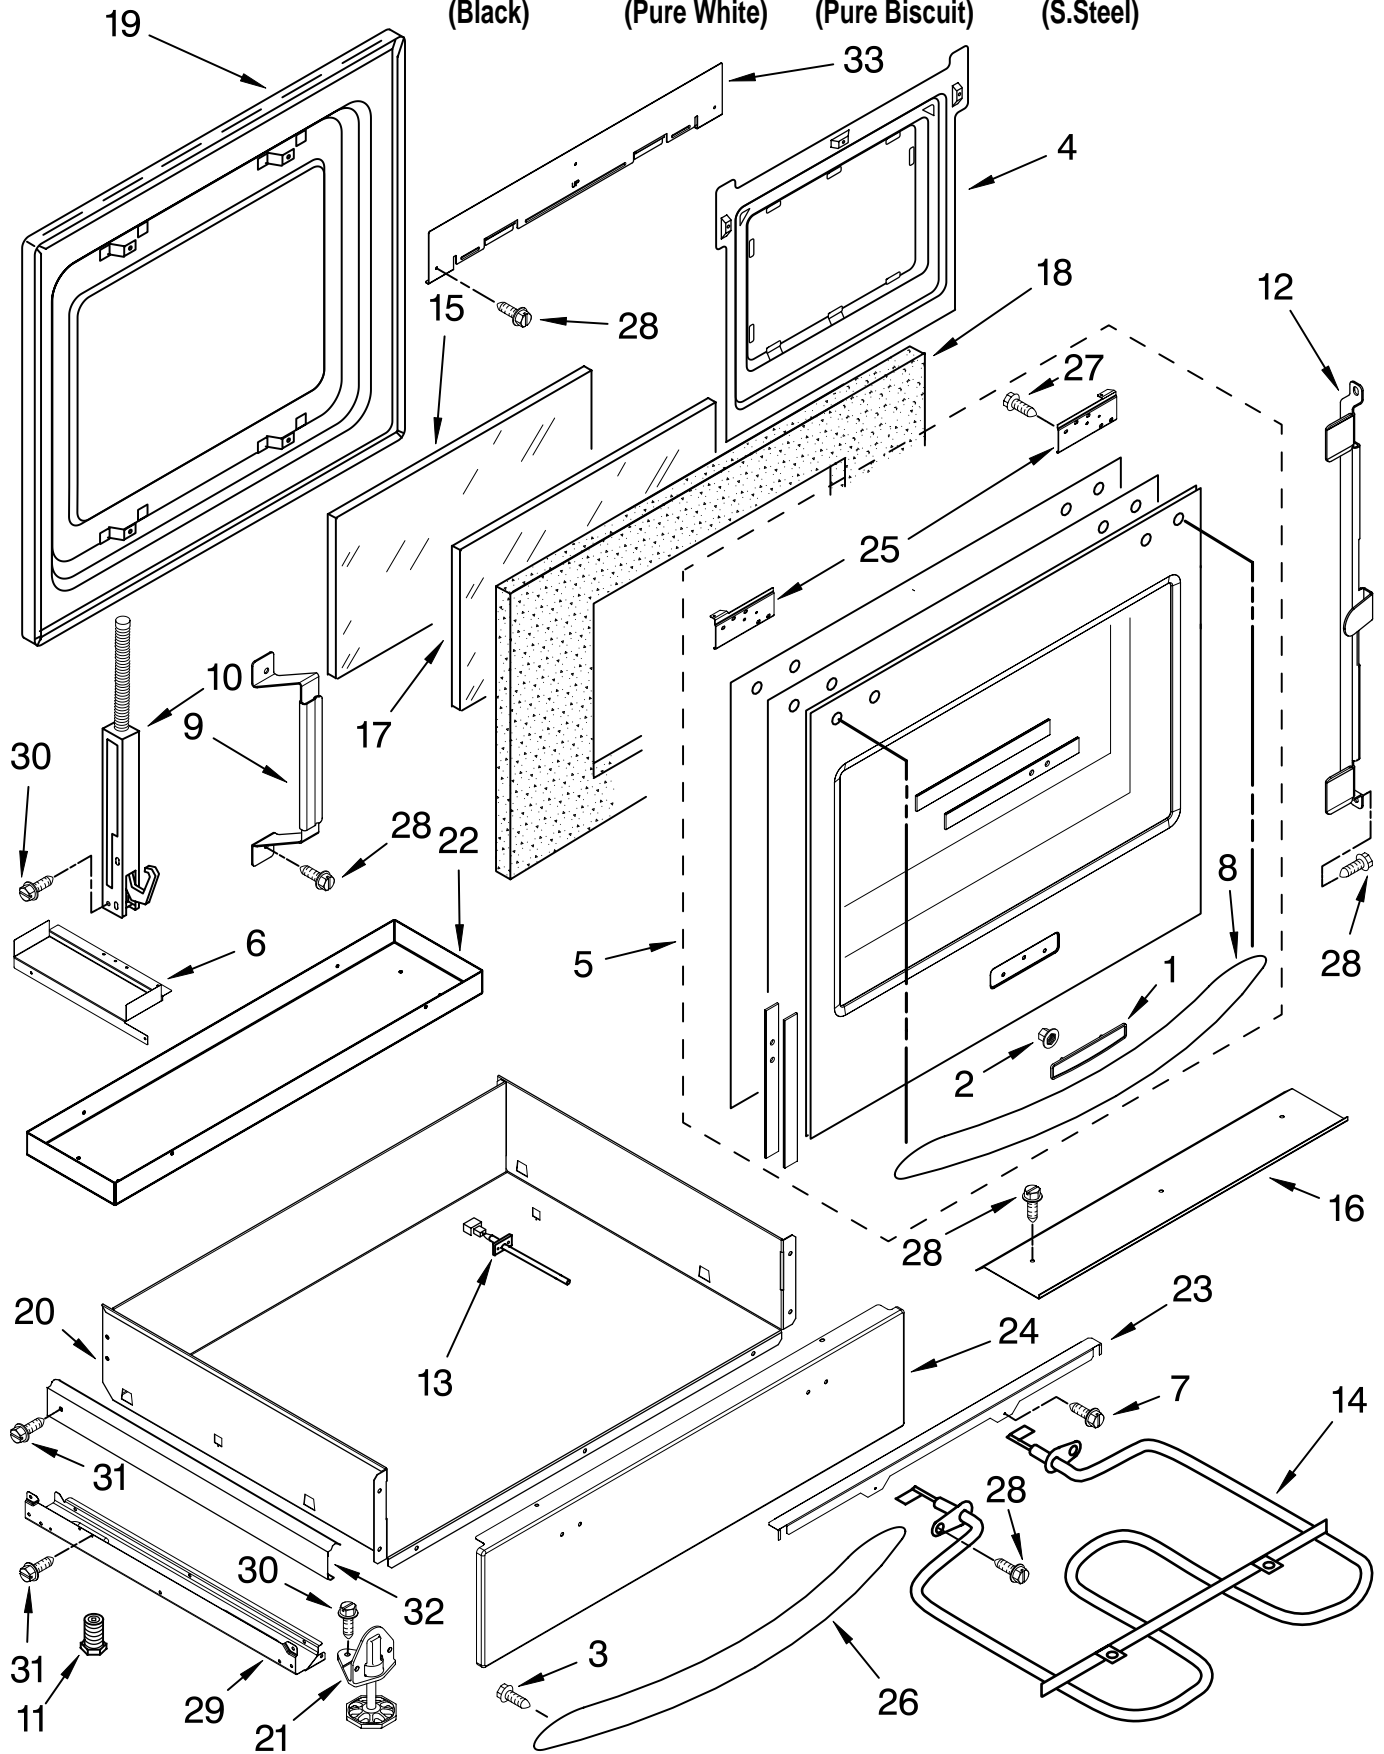

OVEN PARTS

For Models: KESS907SBL00, KESS907SWW00, KESS907SBB00, KESS907SSS00
(Black) (Pure White) (Pure Biscuit) (S.Steel)

Illus. No.	Part No.	DESCRIPTION	Illus. No.	Part No.	DESCRIPTION	Illus. No.	Part No.	DESCRIPTION
1		Trim, Side (Right Hand)	19	4451478	Support, Insulation Body, Side	36	4449040	Screw
	9761572WH	White	20			37	9759242	Thermostat (TOD) Manager, 130c (Temp.) SPST
	9761572BT	Biscuit		9760723PB	Black			
	9761572BL	Black		9760723PC	Biscuit			
	9761572SS	S.Steel		9760723PW	White	38	4449154	Screw
		(Left Hand)	21	3196537	Screw	43	9759713	Base, Chassis
	9761571WH	White	22	9760888	Latch, Motorized	49	4448933	Retainer, Gasket
	9761571BT	Biscuit	23	341196	Thermostat SPST (205)	50	9758583	Cover, Back
	9761571BL	Black				54		Vent, Bottom Upper
	9761571SS	S.Steel	24	9759890	Clip, Side Panel		9756481WH	White
2	3400832	Screw	25	4455641	Side, Chassis (R.H. & L.H.)		9756481BT	Biscuit
3		Hinge Receiver	26	9759761	Back, Chassis		9756481BL	Black
	4455605	Left Hand	27		Liner, Oven (Not serviceable)	55	9756481SS	S.Steel
	4455606	Right Hand						Trim, Btm Vent
4	9760749	Bumper, Door	28	9759945	Cover, Rear Standoff		9756485WH	White
5	9757461	Bracket, Side Panel					9756485BT	Biscuit
6	9757811	Brace, Side Panel	29	4455636	Sensor		9756485BL	Black
7	8303099	Top Chassis	30	9756454	Bracket, GOC		9756485SS	S.Steel
8	4449809	Screw	31	W10083460	Slide, GOC	FOLLOWING PARTS NOT ILLUSTRATED		
9	4452158	Tube, Vent	32	3196160	Screw	INSULATION		
10	w10067870	Lens, Light	33	9757717	Insulation, Bottom Vent			
11	w10009930	Oven Light Assy	34	4449743	Screw		9756817	Insulation, Wrap
12	4452166	Bulb, Light	35	3196176	Screw		9756470	Insulation, Back
14	9760756	Frame, Front						
15	W10074200	Gasket, Door						
17	4452152	Bracket, Mounting						
18	9757685	Guide, Side Pnl (2)						

FOR ORDERING INFORMATION REFER TO PARTS PRICE LIST

DOOR AND DRAWER PARTS

For Models: KESS907SBL00, KESS907SWW00, KESS907SBB00, KESS907SSS00
(Black) (Pure White) (Pure Biscuit) (S.Steel)

FOR ORDERING INFORMATION REFER TO PARTS PRICE LIST