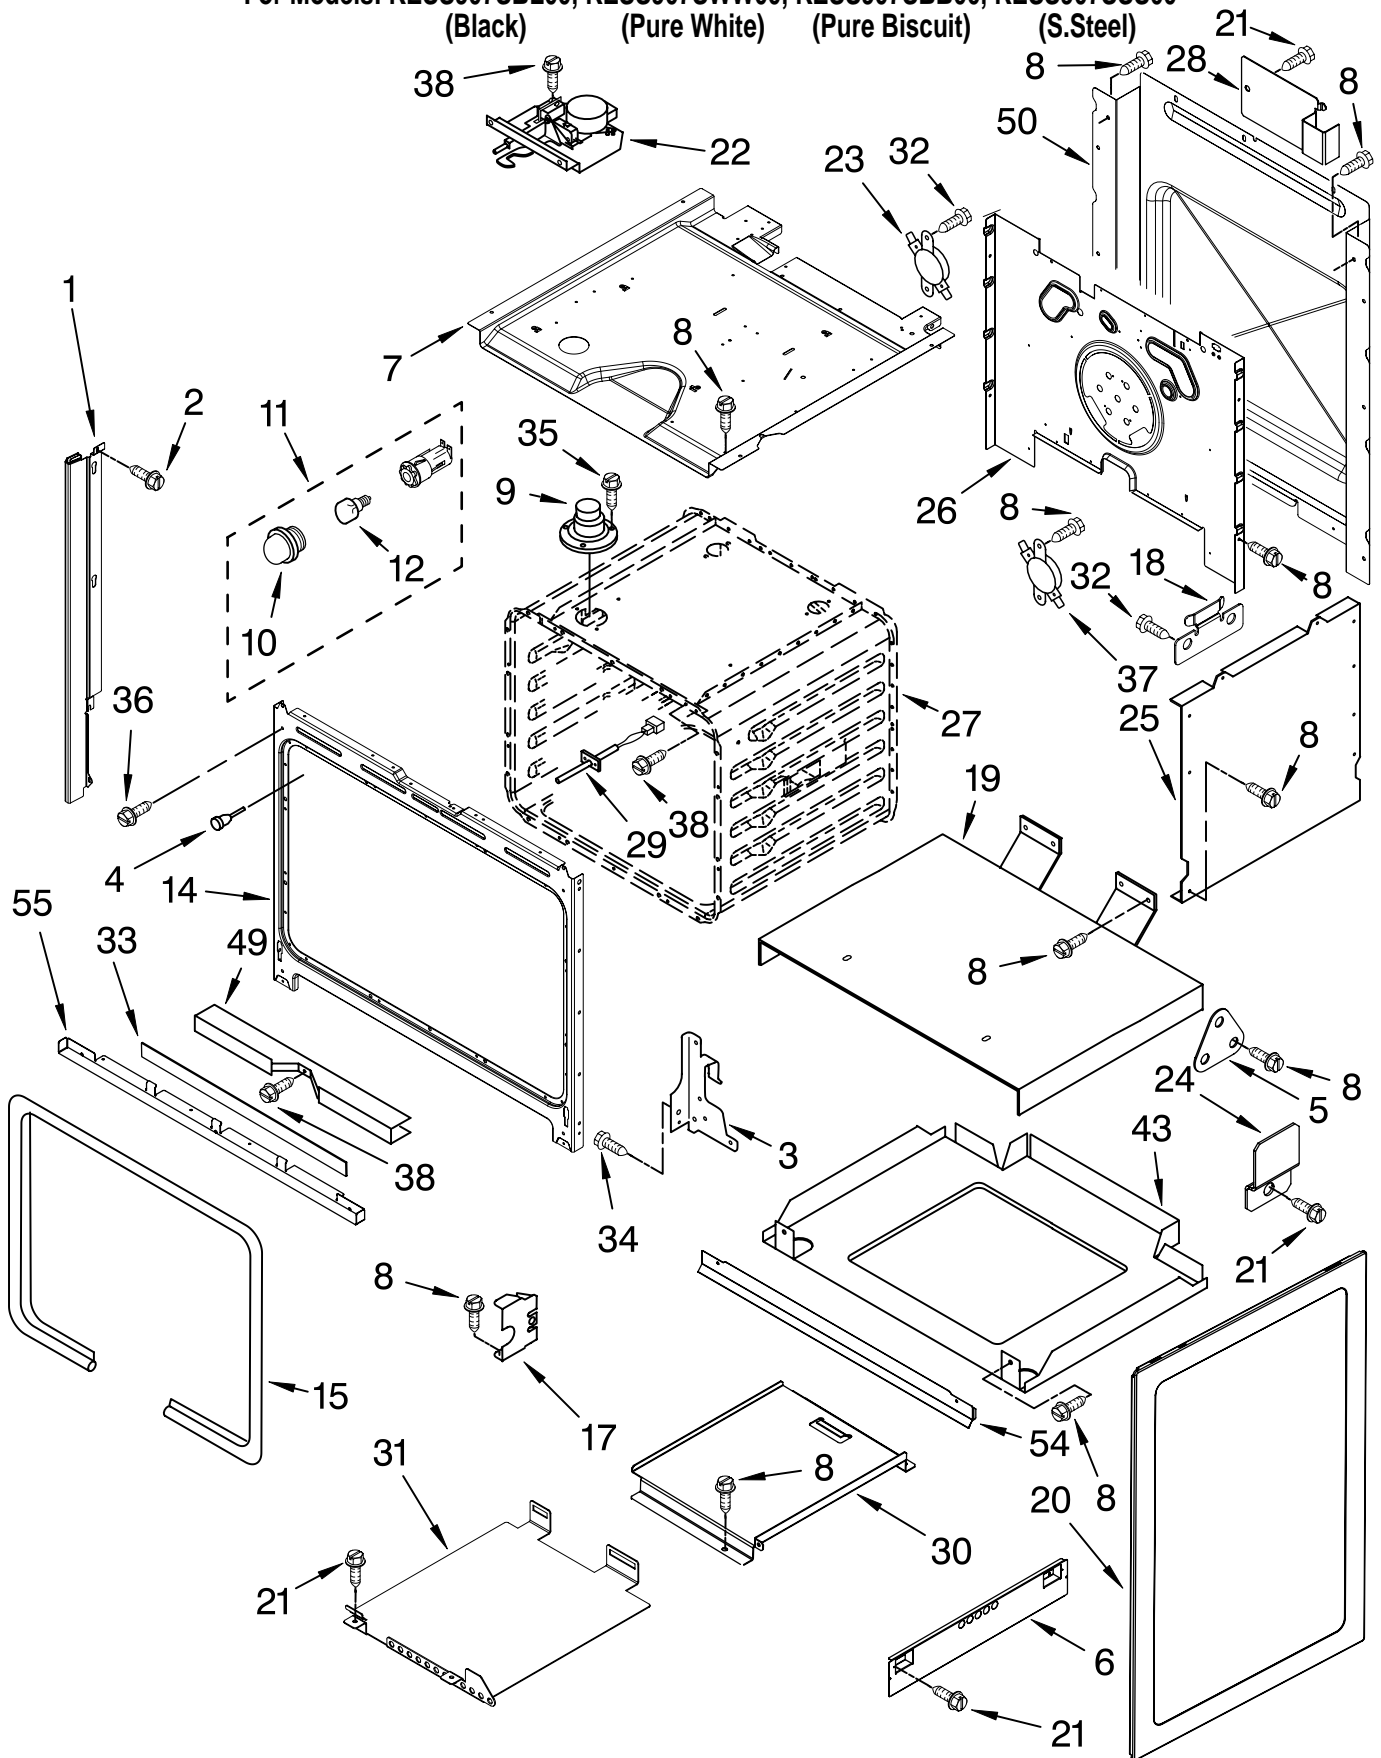

OVEN PARTS

For Models: KESS907SBL00, KESS907SWW00, KESS907SBB00, KESS907SSS00
(Black) (Pure White) (Pure Biscuit) (S.Steel)

FOR ORDERING INFORMATION REFER TO PARTS PRICE LIST

OVEN PARTS

For Models: KESS907SBL00, KESS907SWW00, KESS907SBB00, KESS907SSS00
(Black) (Pure White) (Pure Biscuit) (S.Steel)

Illus. No.	Part No.	DESCRIPTION	Illus. No.	Part No.	DESCRIPTION	Illus. No.	Part No.	DESCRIPTION
1		Trim, Side (Right Hand)	19	4451478	Support, Insulation Body, Side	36	4449040	Screw
	9761572WH	White	20			37	9759242	Thermostat (TOD) Manager, 130c (Temp.) SPST
	9761572BT	Biscuit		9760723PB	Black			
	9761572BL	Black		9760723PC	Biscuit			
	9761572SS	S.Steel		9760723PW	White	38	4449154	Screw
		(Left Hand)	21	3196537	Screw	43	9759713	Base, Chassis
	9761571WH	White	22	9760888	Latch, Motorized	49	4448933	Retainer, Gasket
	9761571BT	Biscuit	23	341196	Thermostat SPST (205)	50	9758583	Cover, Back
	9761571BL	Black				54		Vent, Bottom Upper
	9761571SS	S.Steel	24	9759890	Clip, Side Panel		9756481WH	White
2	3400832	Screw	25	4455641	Side, Chassis (R.H. & L.H.)		9756481BT	Biscuit
3		Hinge Receiver	26	9759761	Back, Chassis		9756481BL	Black
	4455605	Left Hand	27		Liner, Oven (Not serviceable)	55	9756481SS	S.Steel
	4455606	Right Hand						Trim, Btm Vent
4	9760749	Bumper, Door	28	9759945	Cover, Rear Standoff		9756485WH	White
5	9757461	Bracket, Side Panel					9756485BT	Biscuit
6	9757811	Brace, Side Panel	29	4455636	Sensor		9756485BL	Black
7	8303099	Top Chassis	30	9756454	Bracket, GOC		9756485SS	S.Steel
8	4449809	Screw	31	W10083460	Slide, GOC	FOLLOWING PARTS NOT ILLUSTRATED		
9	4452158	Tube, Vent	32	3196160	Screw	INSULATION		
10	w10067870	Lens, Light	33	9757717	Insulation, Bottom Vent			
11	w10009930	Oven Light Assy	34	4449743	Screw		9756817	Insulation, Wrap
12	4452166	Bulb, Light	35	3196176	Screw		9756470	Insulation, Back
14	9760756	Frame, Front						
15	W10074200	Gasket, Door						
17	4452152	Bracket, Mounting						
18	9757685	Guide, Side Pnl (2)						

FOR ORDERING INFORMATION REFER TO PARTS PRICE LIST