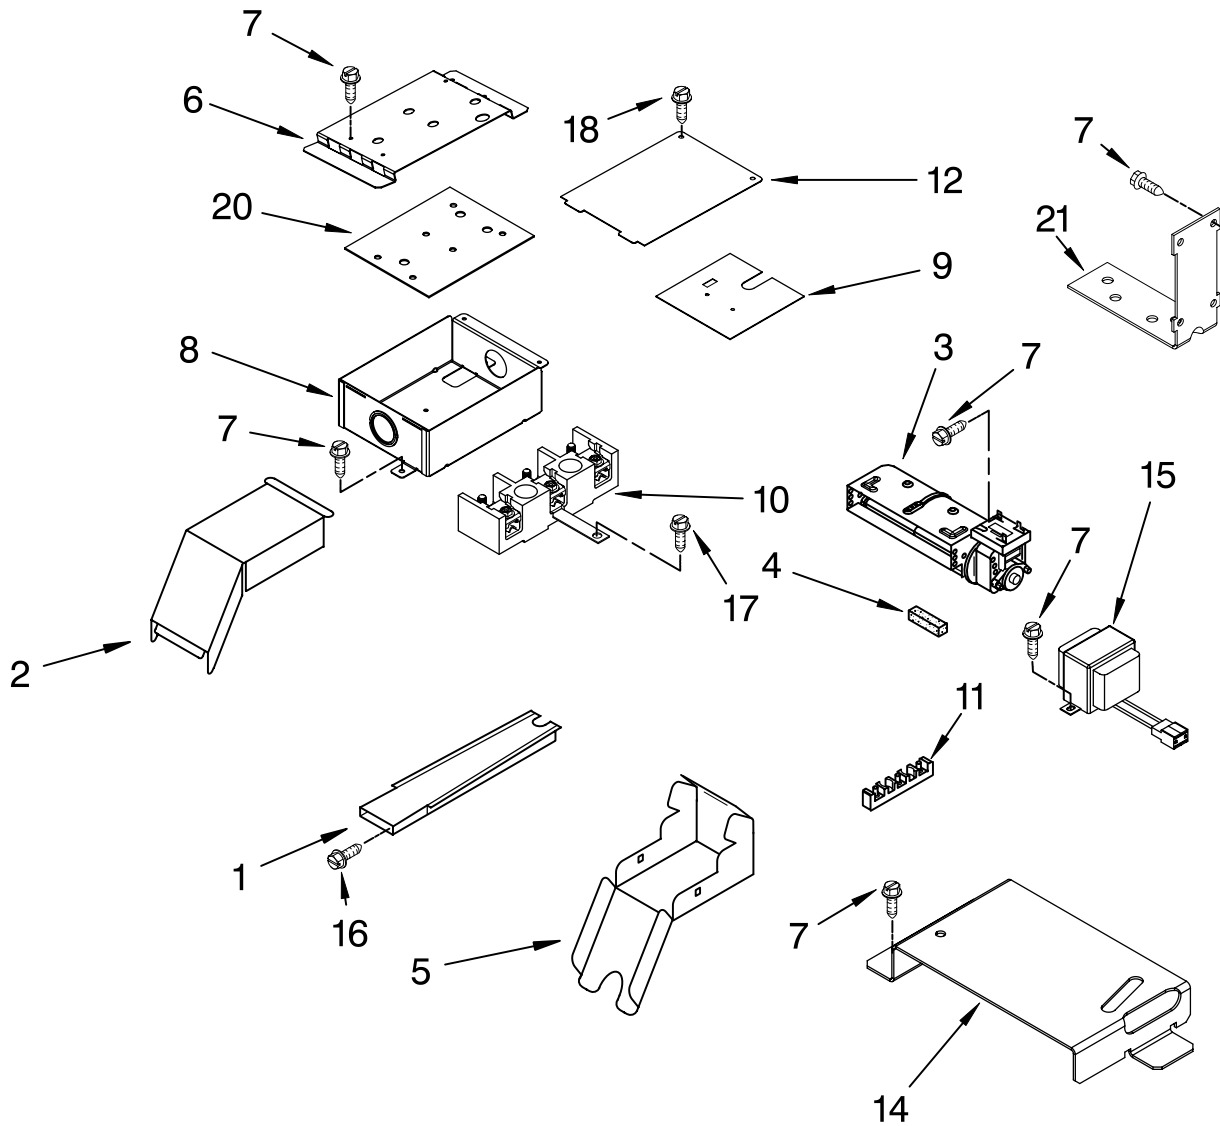

TOP VENTING PARTS

For Models: KESS907SBL00, KESS907SWW00, KESS907SBB00, KESS907SSS00
(Black) (Pure White) (Pure Biscuit) (S.Steel)

Illus. No.	Part No.	DESCRIPTION
1	4451759	Vent, Exhaust
2	4455178	Elbow, Vent Top
3	9759320	Blower 45mm
4	4451758	Block, Foam
5	4455177	Elbow, Vent Bottom
6	9759938	Bracket, Term.Box

Illus. No.	Part No.	DESCRIPTION
7	4449809	Screw
8	9757404	Box, Terminal
9	9759721	Insulator, Term Box
10	9761958	Block, Terminal
11	4449868	Block, Terminal
12	9757405	Cover, Term Box

Illus. No.	Part No.	DESCRIPTION
14	9757829	Bracket, Transfrm
15	9760212	Transformer
16	4449040	Screw
17	3400080	Screw
18	3196160	Screw
20	9759884	Insulation
21	4455352	Bracket, Blower

FOR ORDERING INFORMATION REFER TO PARTS PRICE LIST