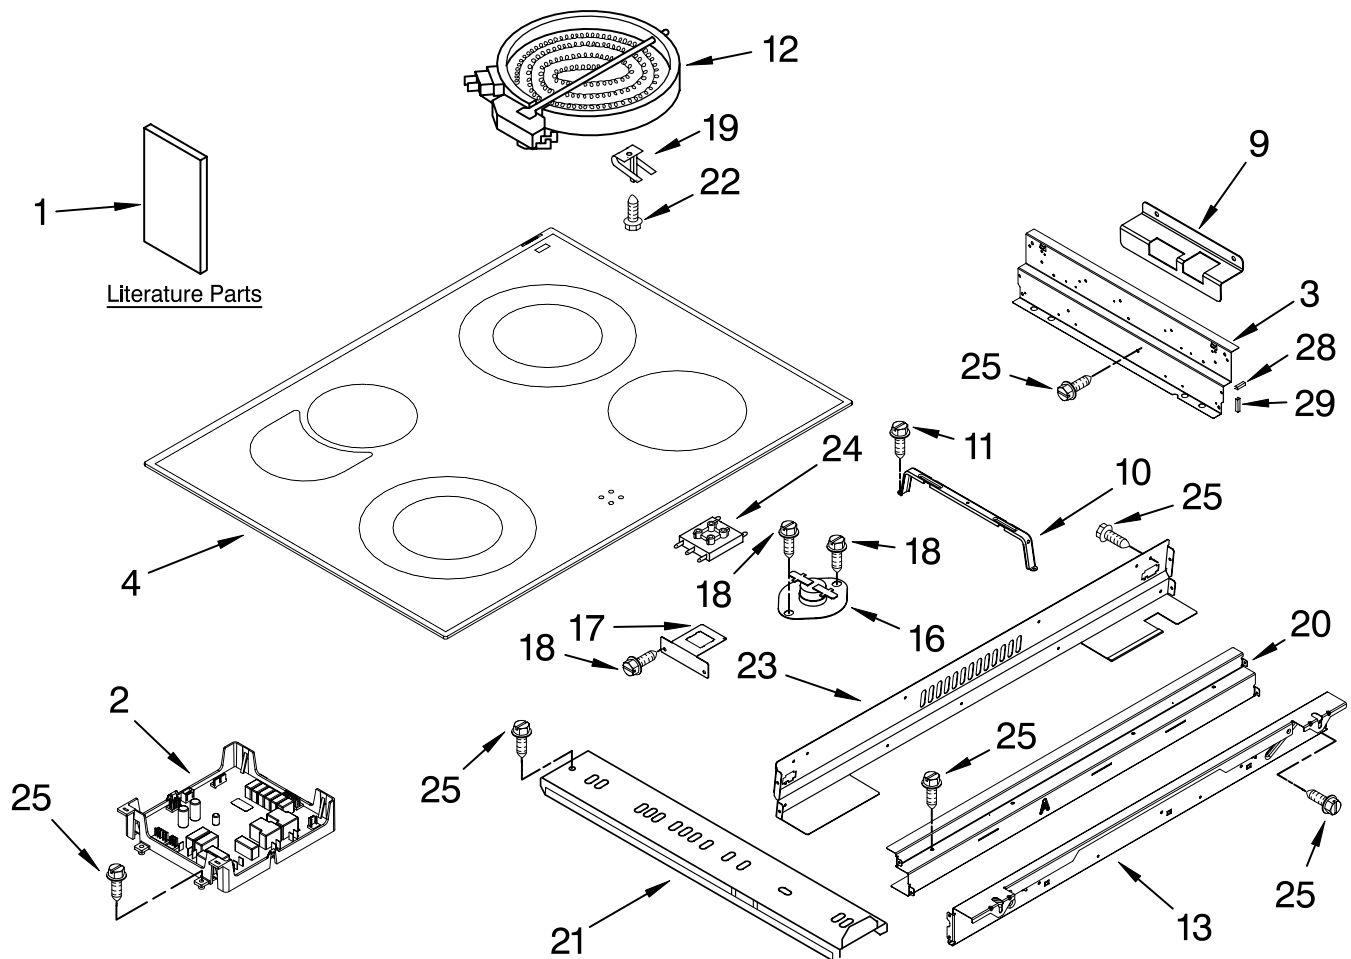

KitchenAid® COOKTOP PARTS

For Models: KESS907SBL00, KESS907SWW00, KESS907SBB00, KESS907SSS00
(Black) (Pure White) (Pure Biscuit) (S.Steel)

30" Built-In
ELECTRIC OVEN

Illus. No.	Part No.	DESCRIPTION	Illus. No.	Part No.	DESCRIPTION	Illus. No.	Part No.	DESCRIPTION
1		Literature Parts	9		Support	18	3196160	Screw (2)
	9763461	Installation Instructions		9757686	L.Hand	19	9759094	Spring, Locator
	9763458	Use & Care Guide		9757687	R.Hand	20	9761768	Bracket, Rear Sprt
	9762786	Tech Sheet	10	9756821	Support, Wiring	21		Rail, Element (2)
	9757680	Anti-Tip Instruct.	11	4449809	Screw (2)		9763517	Side (3)
	3191638	Safe Cooking Tips	12		Element, Surface		9757825	Center (1)
	9759133	Safe Cooking Tips (French)		8203525	1800/1000W	22	246119	Screw
	9763467	Guide, Easy Set		8523696	1800W RR	23	9761724	Cover, Cktp Rear
2	9761801	Central, Appliance		4453909	2500/1200W (2)	24	8523739	Indicator Lamp, Hot Surface
3	9761422	Bracket, Mounting	13	9761423	Bracket, Front Support	25	3196537	Screw
4		Cooktop	16	9759944	Thrmstat, 60c SPST	28	W10050270	Grommet (19mm)
	9762789BB	Biscuit	17	9758799	Bracket, Ind. Lamp	29	W10050280	Grommet (38mm)
	9762789WW	White						
	9762789BL	Black						