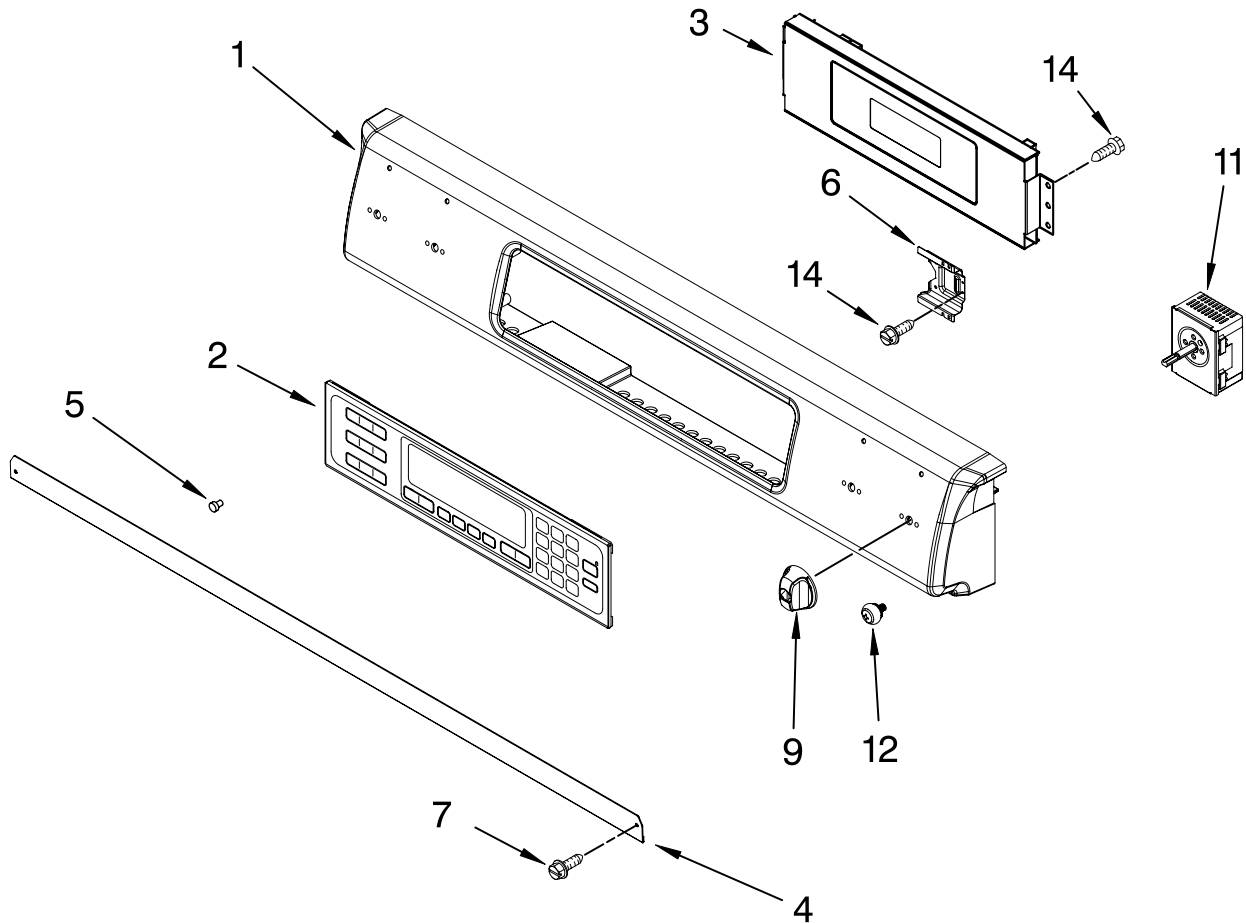

CONTROL PANEL PARTS

For Models: KESS907SBL00, KESS907SWW00, KESS907SBB00, KESS907SSS00
(Black) (Pure White) (Pure Biscuit) (S.Steel)

Illus. No.	Part No.	DESCRIPTION	Illus. No.	Part No.	DESCRIPTION	Illus. No.	Part No.	DESCRIPTION
1	9761550WH	Control Panel White	9		Knob (RF)	11		Switch, Infinite
	9761550BT	Biscuit		9761780WH	White		9763761	RF
	9761550BL	Black		9761780BT	Biscuit		9763762	LF,RR,LR
	9761550NP	Nickel Plated		9761780BL	Black	12	9757778	Bushing
2	9761566	Switch, Membrane (Touchsensor Glas)		9761780NP	Nickel Plated (LF,RR,LR)	14	3196537	Screw
3	9761799	Control, Interface		9762764WH	White			
4	9763485	Shield, Console		9762764BT	Biscuit			
5	3196068	Lens, Ind. (2)		9762764BL	Black			
6	9761745	Brkt, Touchsensor		9762764NP	Nickel Plated			
7	3196160	Screw						

FOR ORDERING INFORMATION REFER TO PARTS PRICE LIST