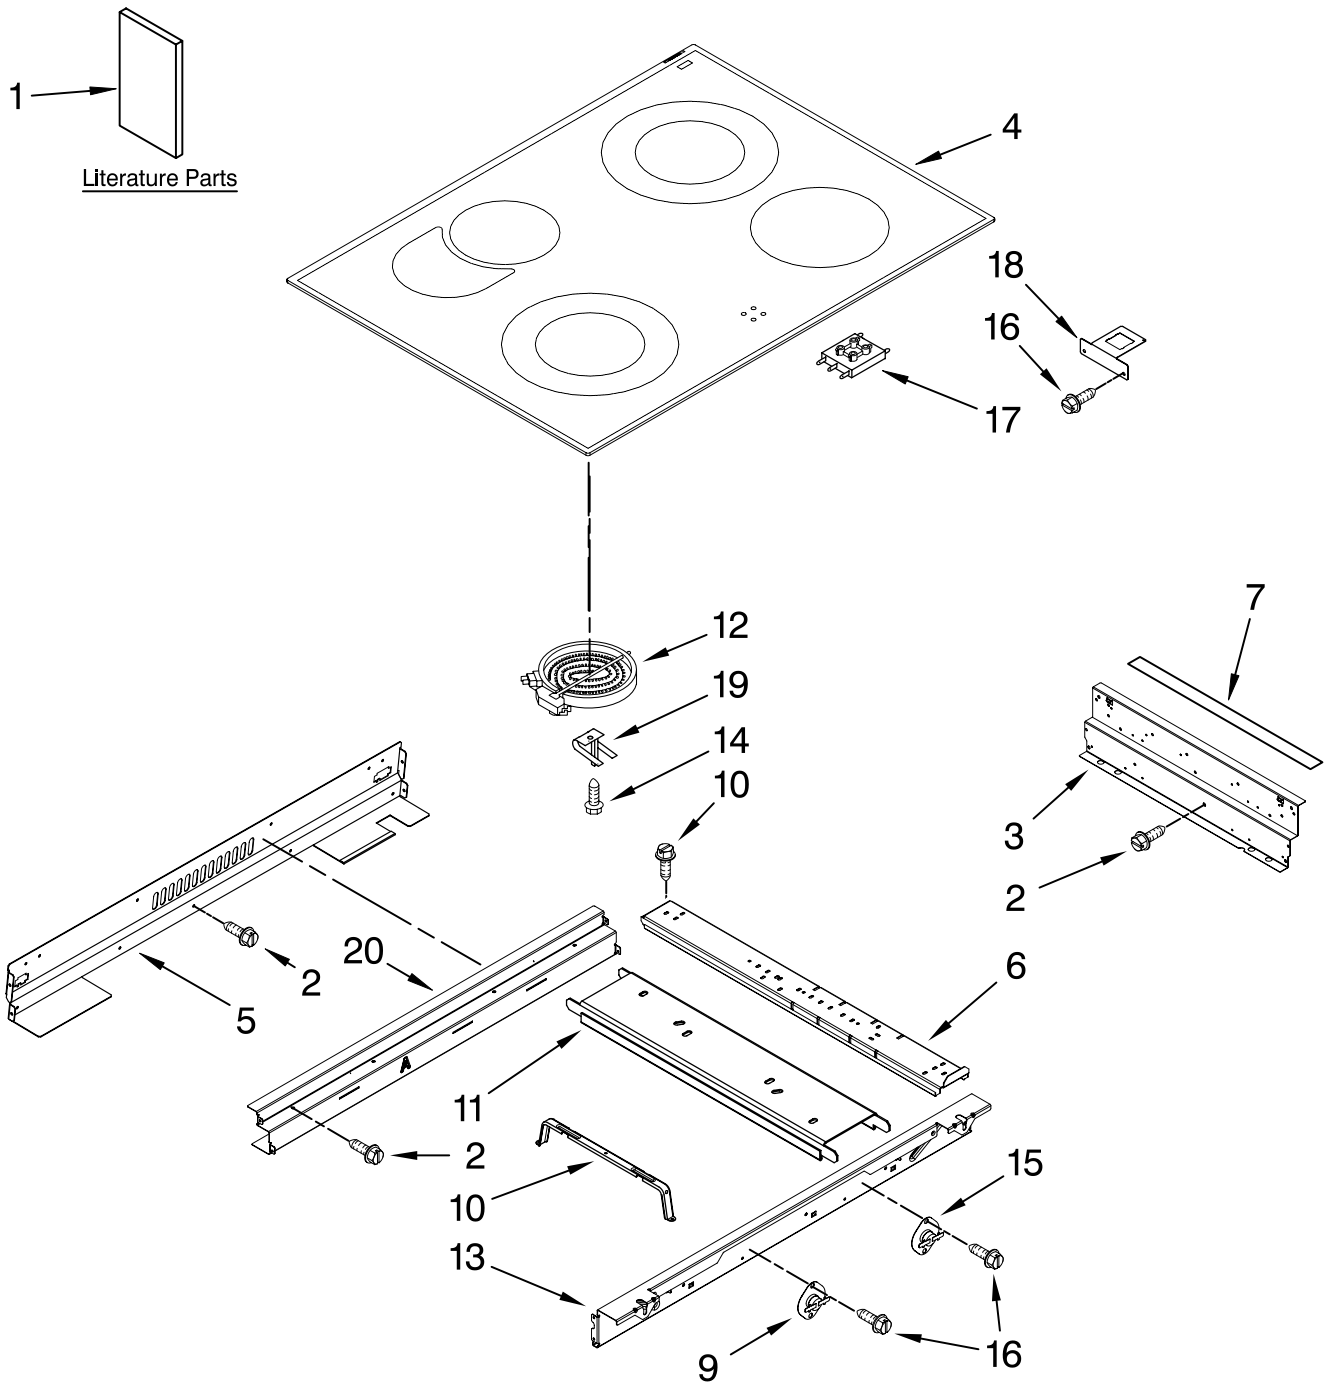

KitchenAid® COOKTOP PARTS

For Models: KESS907SBL04, KESS907SWW04, KESS907SSS04
(Black) (Designer White) (Stainless)

30" SLIDE-IN
ELECTRIC OVEN
SELF CLEAN

FOR ORDERING INFORMATION REFER TO PARTS PRICE LIST

COOKTOP PARTS

For Models: KESS907SBL04, KESS907SWW04, KESS907SSS04
(Black) (Designer White) (Stainless)

Illus. No.	Part No.	DESCRIPTION
1		Literature Parts
	W10118260	Installation Instructions
	W10190622	Use & Care Guide
	W10220962	Tech Sheet
	9763467	Easy Set Guide
	9757680	Anti-Tip Instructions
		Safe Cooking Tips
	9762761	English
	W10065852	French
2	246119	Screw
3	9761422	Frame, Cooktop Side
4		Cooktop
	W10110271	Black/Stainless
	W10110269	White
5	9761724	Cover, Cooktop Rear
6	9763517	Rail, Element (2)
7	W10076030	Gasket (2)
9	9759944	Thermostat
10	9756821	Support, Wiring
11	9757825	Rail, Element Center (1)
12		Element, Surface
	W10203294	LR/1000W
	4453909	LF,RR/1200W
	8523696	RF/1800W
13	9761423	Frame, Cooktop Front
14	3196537	Screw
15	341196	Thermostat
16	3196160	Screw
17	8523739	Indicator Light, Hot Surface
18	9758799	Bracket, Indicator Light
19	9759094	Spring, Locator
20	9761768	Frame, Cooktop Rear