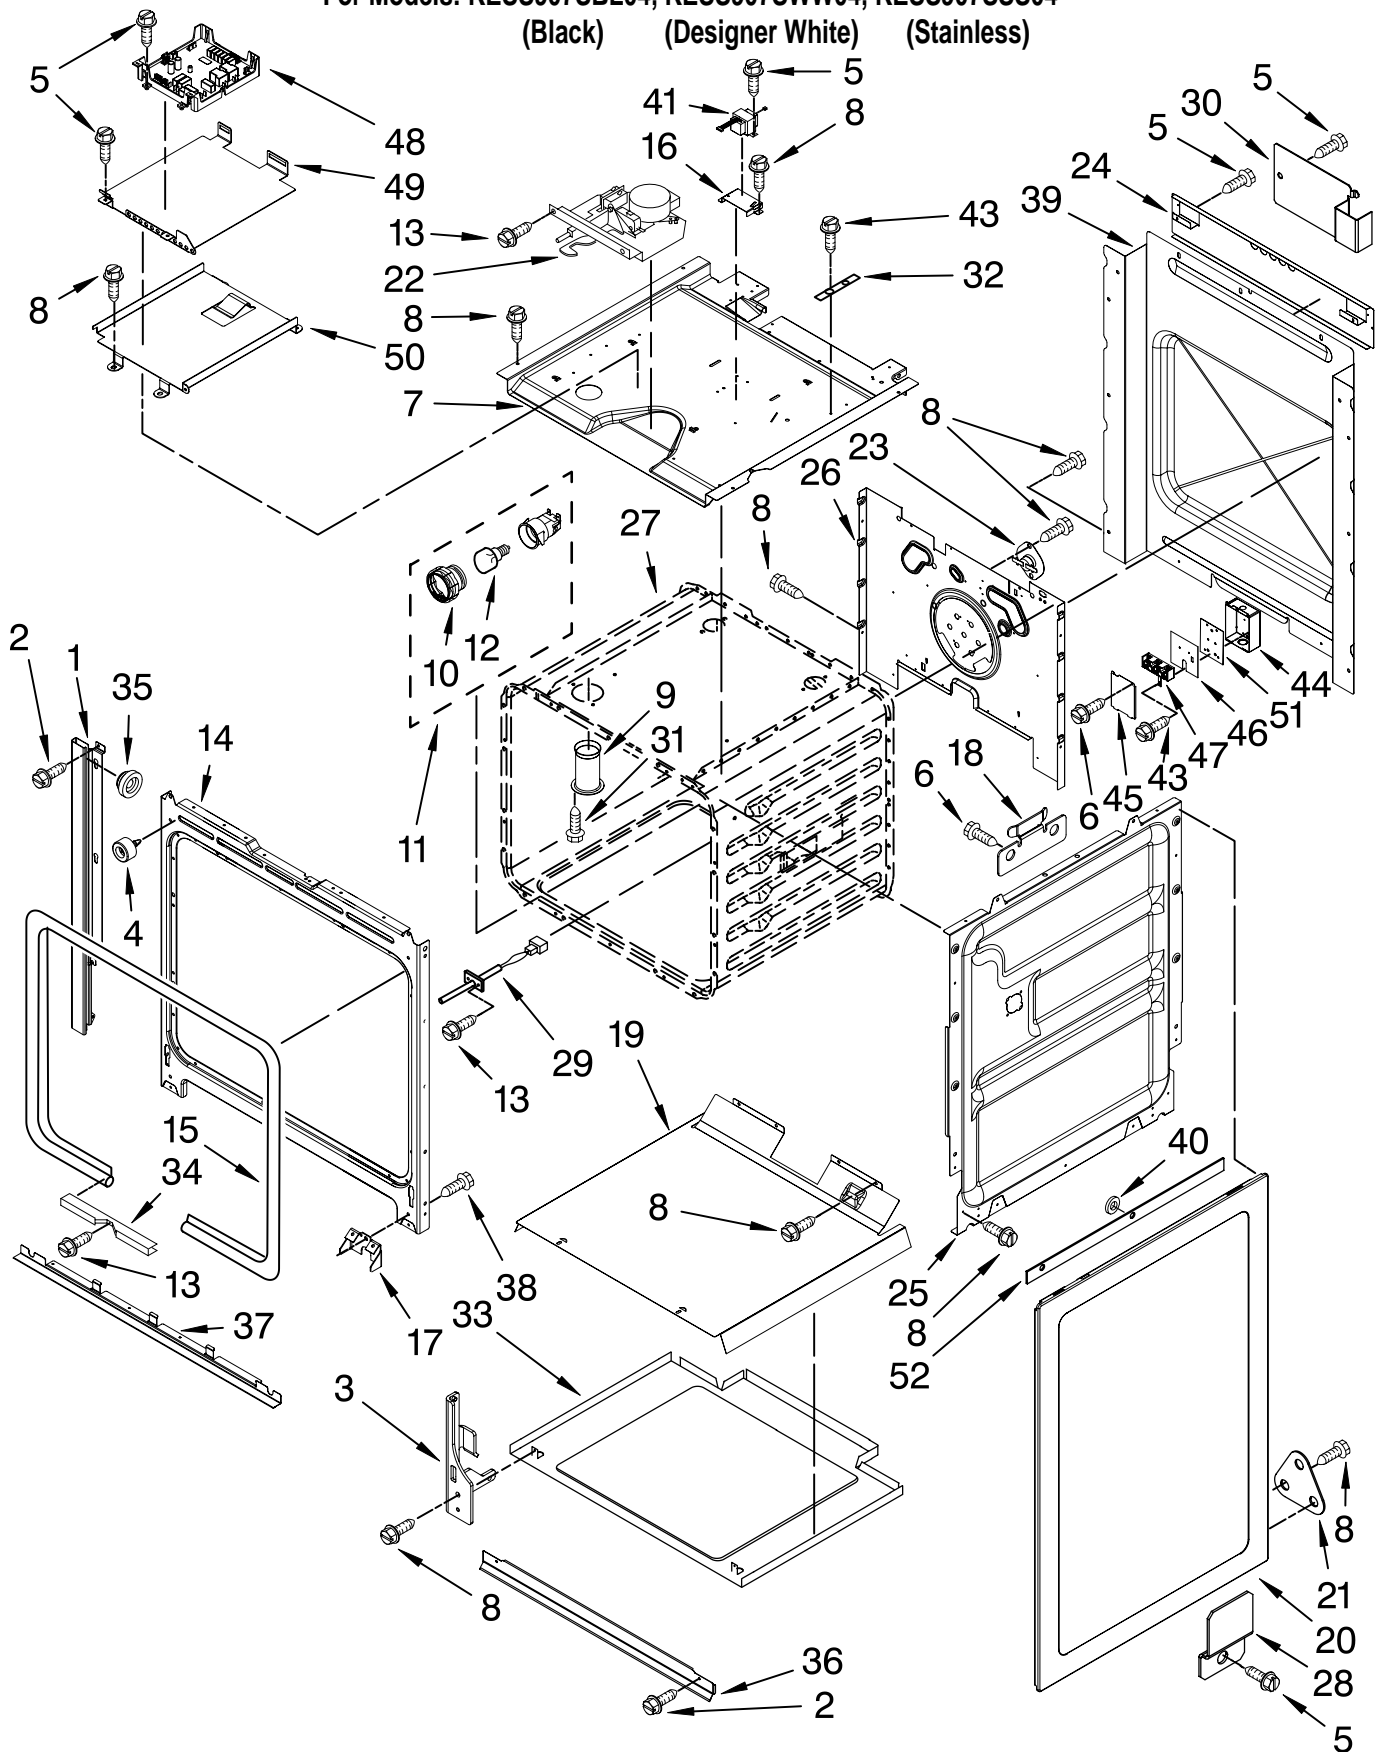

OVEN PARTS

For Models: KESS907SBL04, KESS907SWW04, KESS907SSS04
(Black) (Designer White) (Stainless)

FOR ORDERING INFORMATION REFER TO PARTS PRICE LIST

OVEN PARTS

For Models: KESS907SBL04, KESS907SWW04, KESS907SSS04
(Black) (Designer White) (Stainless)

Illus. No.	Part No.	DESCRIPTION	Illus. No.	Part No.	DESCRIPTION	Illus. No.	Part No.	DESCRIPTION
1		Trim, Side Right	18	9757685	Guide, Side Panel	38	4449743	Screw
	W10109540	Black	19	4451478	Support, Insulation Body, Side	39	9758583	Cover, Back
	W10109570	White	20			40	9760481	Washer
	W10140548	Stainless		9760723PB	Black/Stainless	41	W10111628	Transformer, Control
		Left		9760723PW	White	43	3400080	Screw
	W10109490	Black	21	9757461	Bracket, Side Panel	44	W10165135	Box, Terminal
	W10109520	White	22	W10195934	Latch, Motorized	45	9757405	Cover, Terminal Box
	W10140547	Stainless	23	9759242	Thermostat	46	9759721	Insulator, Terminal Box
2	3400832	Screw	24	9757811	Brace, Side Panel	47	9761958	Block, Terminal
3		Hinge Receiver	25	4455641	Side, Chassis	48	W10181438	Appliance, Manager
	4455606	Right	26	9759761	Back, Chassis	49	W10083460	Slide, GOC
	4455605	Left	27		Liner, Oven (Not Serviceable)	50	9756454	Bracket, Appliance Manager
4	W10105790	Bumper, Door (2)	28	9759890	Clip, Side Panel	51	9759884	Insulation
5	3196537	Screw	29	W10131825	Sensor	52	9759722	Insulation, Body Side
6	3196160	Screw	30	9759945	Standoff, Rear	FOLLOWING PARTS NOT ILLUSTRATED		
7	8303099	Top Chassis	31	3196176	Screw	INSULATION		
8	4449809	Screw	32	9759885	Pad, Insulation (2)		9756817	Insulation, Wrap
9	4452158	Tube, Vent	33	9759713	Base, Chassis		9756470	Insulation, Back
10	W10067870	Lens, Light (2)	34	4448933	Retainer, Gasket			
11	W10009930	Oven Light, Assembly (2)	35	4448444	Grommet, Mounting Rail			
12	4452166	Bulb, Light (2)			Vent, Bottom Upper			
13	4449154	Screw	36					
14	W10115831	Frame, Front		W10116899	Black			
15	W10074200	Gasket, Door		W10116897	White			
16	9757829	Bracket, Transformer		W10160347	Stainless			
17	4452152	Bracket, Mounting	37		Vent, Bottom Lower			
				W10153486	Black			
				W10153488	White			
				W10154789	Stainless			

FOR ORDERING INFORMATION REFER TO PARTS PRICE LIST