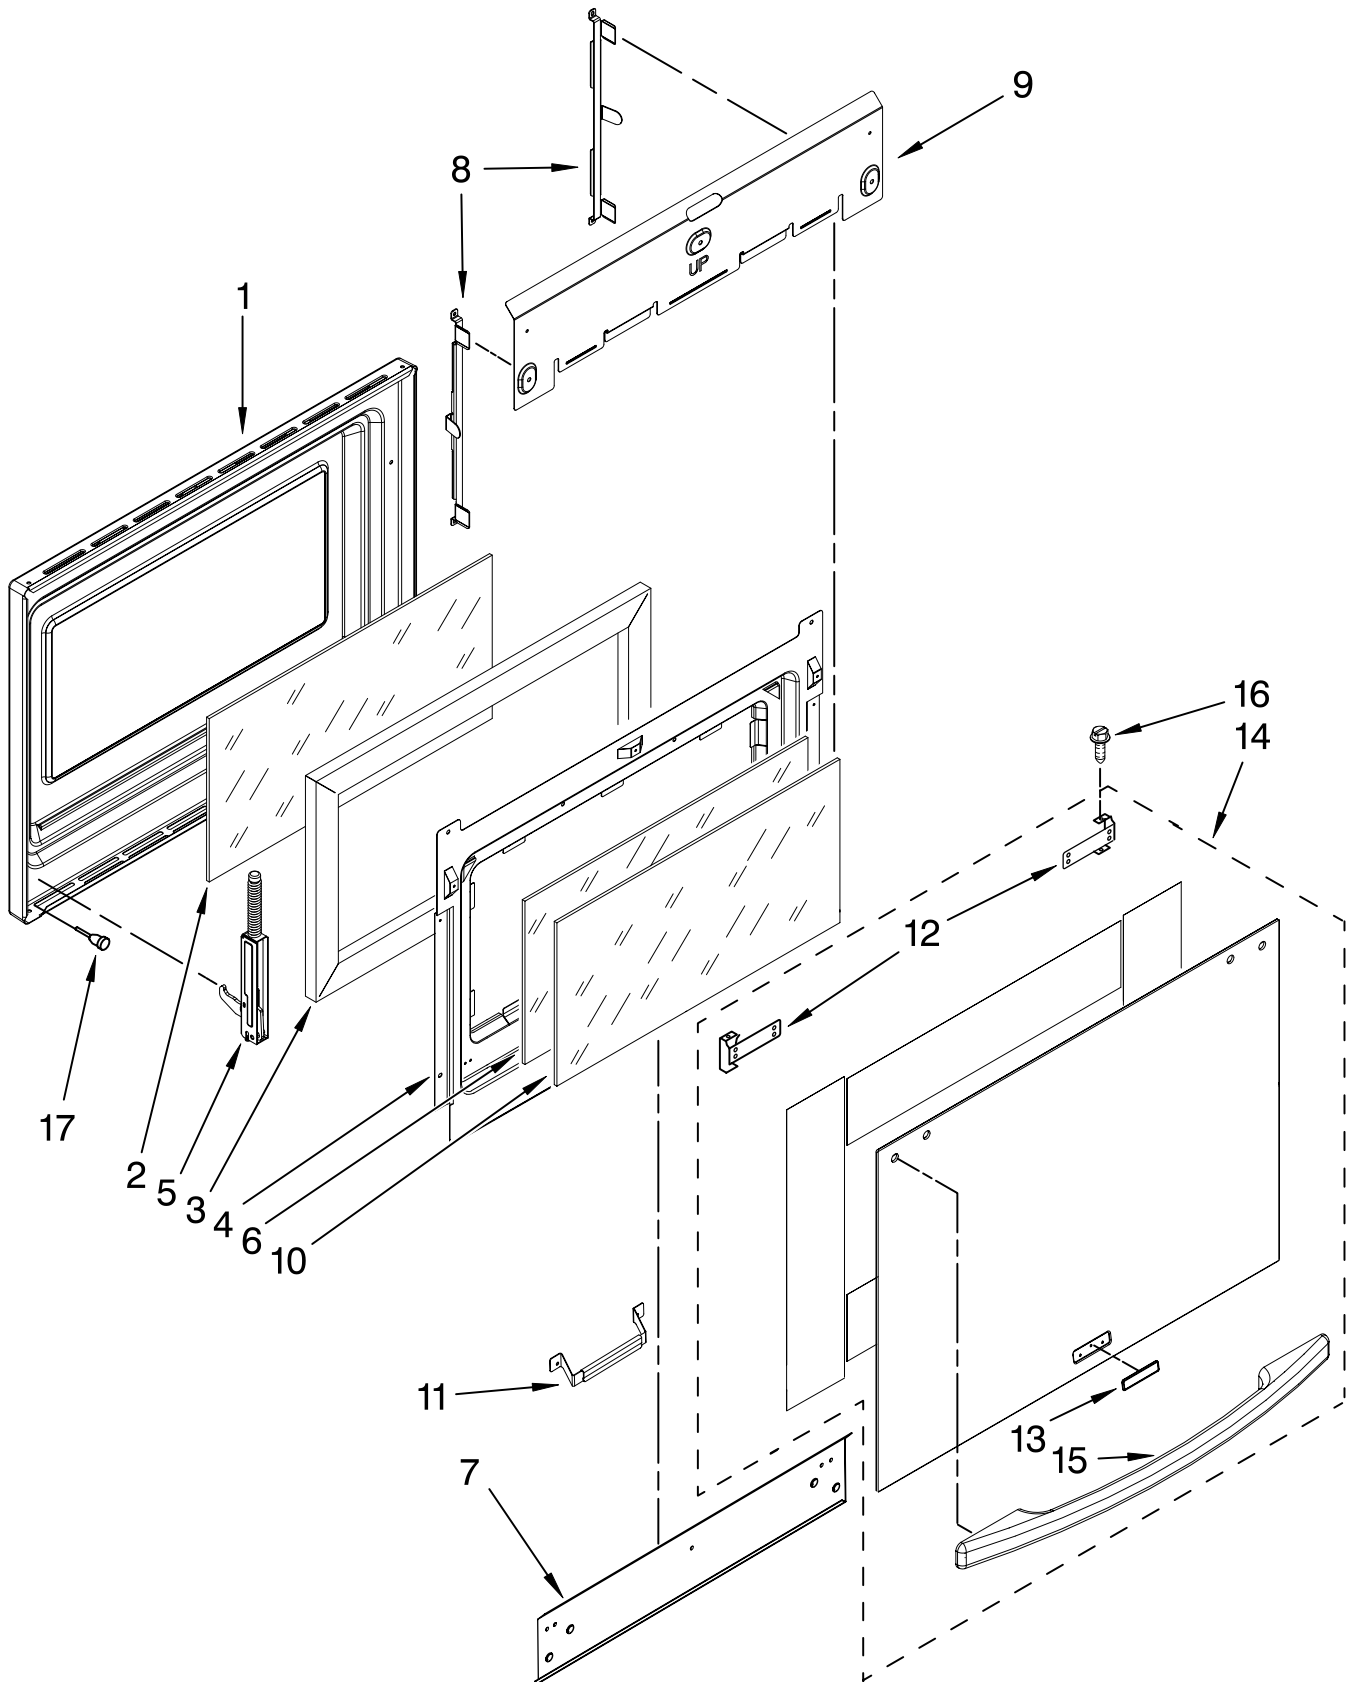

DOOR PARTS

For Models: KESS907SBL04, KESS907SWW04, KESS907SSS04
(Black) (Designer White) (Stainless)

FOR ORDERING INFORMATION REFER TO PARTS PRICE LIST

DOOR PARTS

For Models: KESS907SBL04, KESS907SWW04, KESS907SSS04
(Black) (Designer White) (Stainless)

Illus. No.	Part No.	DESCRIPTION
1	9759413	Panel, Door
2	9757706	Glass, Inner
3	4451722	Insulation, Door
4	4457132	Retainer, Glass
5		Hinge, Oven Door
	9760579	Right
	9760580	Left
6	9759225	Glass, Inner
7	4457114	Shield, Heat Bottom
8	9759229	Bracket, Glass Side
9	4457104	Shield, Heat Top
10	9759225	Glass, Inner Door
11	9759230	Bracket, Central
12		Bracket, Handle
	9763497	Right
	9763496	Left
13		Badge
	8304603BL	Black
	8304603WH	White
	8304603SS	Stainless
14		Assembly, Door Kit
	W10131888	Black
	W10131889	White
	W10155557	Stainless
15		Handle, Door
	8303774BL	Black
	8303774WH	White
	8303774SS	Stainless
16	3196184	Screw
17	4448520	Bumper, Door

FOR ORDERING INFORMATION REFER TO PARTS PRICE LIST