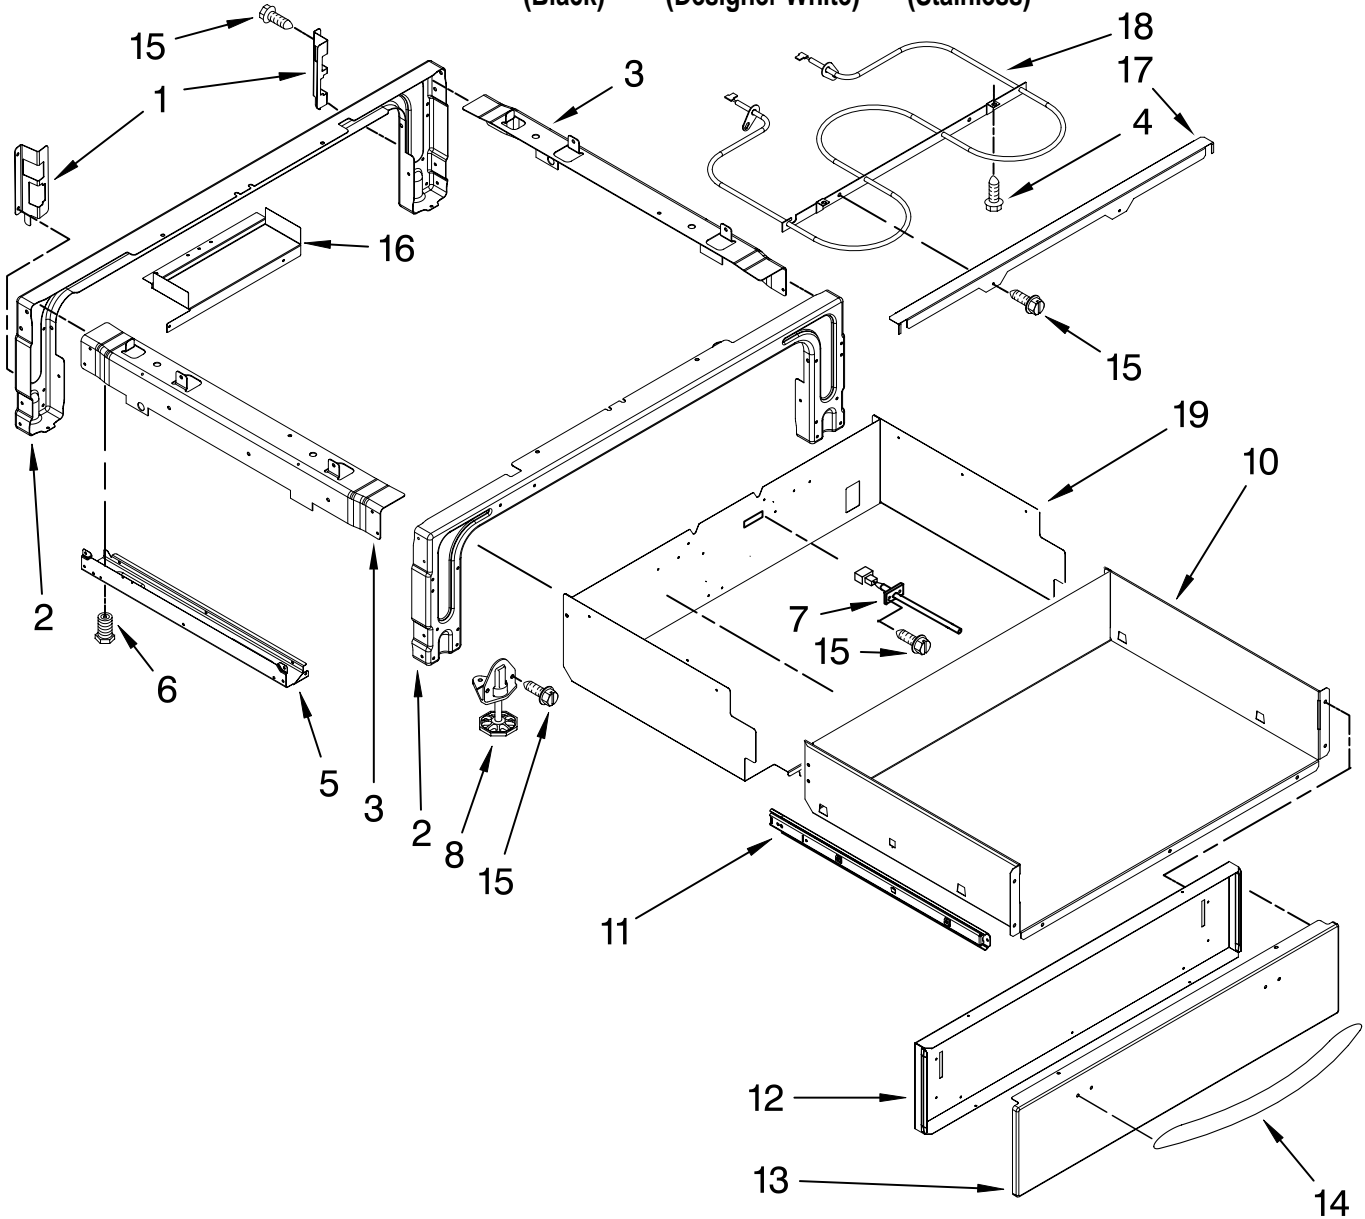

DRAWER PARTS

For Models: KESS907SBL04, KESS907SWW04, KESS907SSS04
(Black) (Designer White) (Stainless)

Illus. No.	Part No.	DESCRIPTION
1		Support, Drawer Rail
	9757687	Right
	9757686	Left
2	9763501BL	Support, Front & Rear
3		Brace, Drawer
	4453720	Right
	4453721	Left
4	W10162096	Screw

Illus. No.	Part No.	DESCRIPTION
5		Side, Base
	9759953	Right
	9759954	Left
6	W10058460	Foot
7	8274149	Thermistor
8	3196037	Foot Assembly
10	W10164163	Drawer
11		Drawer Slide
	W10155633	Right
	W10155632	Left
12	W10144431	Panel, Drawer
13		Front, Drawer
	W10203760	Black
	W10203762	White
	W10203763	Stainless

Illus. No.	Part No.	DESCRIPTION
14		Handle, Drawer
	9761573BL	Black
	9761573WH	White
	9761573SS	Stainless
15	3196537	Screw
16	W10153100	Cover, Terminal
17	9758676	Support, Element
18	9760775	Element, Warming Drawer
19	9763518	Enclosure, Warming Drawer

FOR ORDERING INFORMATION REFER TO PARTS PRICE LIST