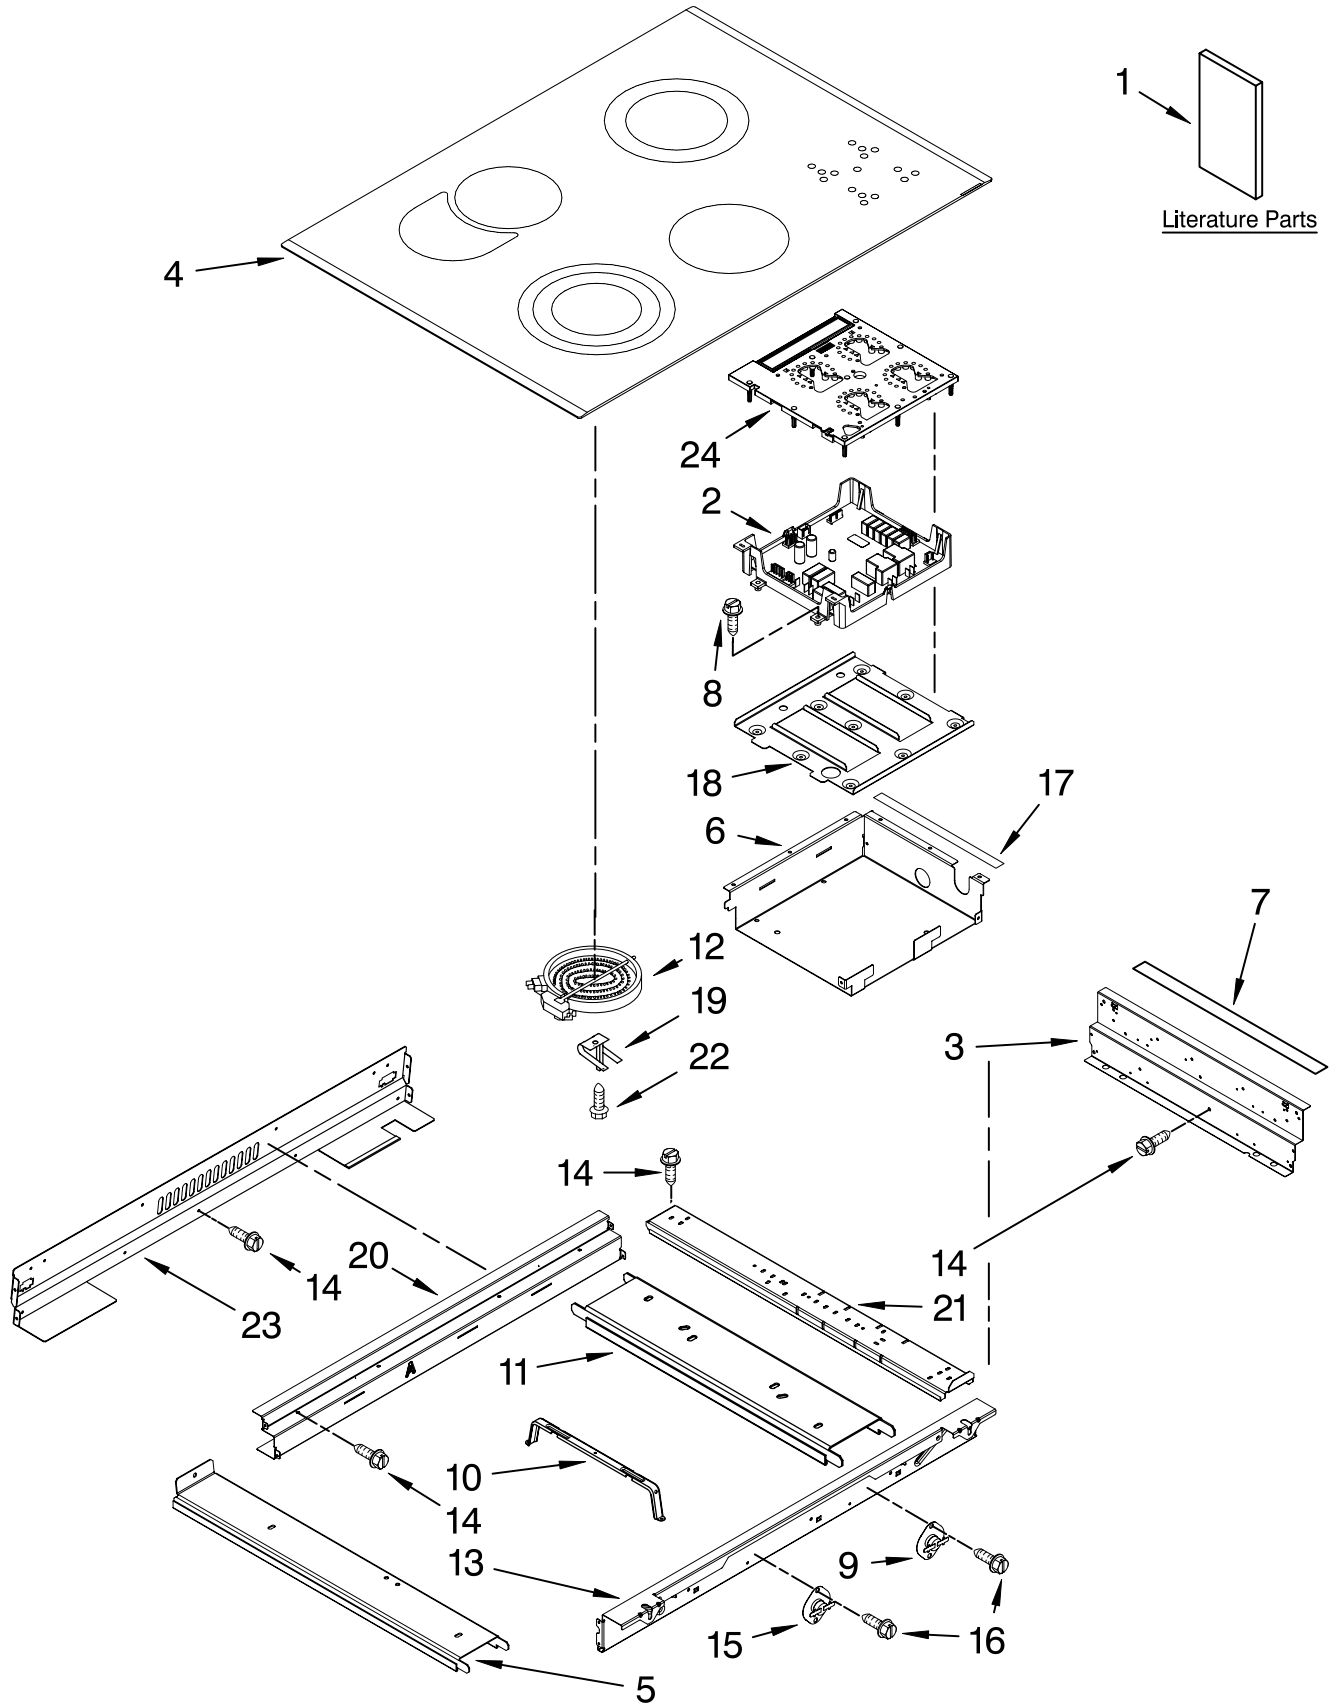

For Models: KESS908SPB01, KESS908SPW01, KESS908SPS01
(Black) (White) (Stainless)

30" SLIDE-IN
ELECTRIC OVEN
SELF CLEAN

FOR ORDERING INFORMATION REFER TO PARTS PRICE LIST

COOKTOP PARTS

For Models: KESS908SPB01, KESS908SPW01, KESS908SPS01

(Black)

(White)

(Stainless)

Illus. No.	Part No.	DESCRIPTION	Illus. No.	Part No.	DESCRIPTION	Illus. No.	Part No.	DESCRIPTION
1		Literature Parts	4		Cooktop	13	9761423	Frame, Cooktop Front
	W10118260	Installation Instructions		W10110273	Black/Stainless			
	W10118258	Use & Care Guide		W10110272	White	14	3196537	Screw
	W10112131	Tech Sheet	5	9757824	Rail, Element Side	15	341196	Thermostat
	9763467	Easy Set Guide	6	9761638	Box, Tap Touch	16	3196160	Screw
	9757680	Anti-Tip Instructions	7	W10076030	Gasket (2)	17	9761663	Seal, Heat
		Safe Cooking Tips	8	4449745	Screw	18	9757815	Support, Module
	3191638	English	9	9759944	Thermostat	19	9759094	Spring, Locator
	9759133	French	10	9756821	Support, Wiring	20	9761768	Frame, Cooktop Rear
2	8285348	Module, Appliance Manager	11	9757825	Rail, Element Center (1)	21	9763517	Rail, Element (2)
3	9761422	Frame, Cooktop Side	12		Element, Surface	22	246119	Screw
				8285232	LR/1000W	23	9761723	Cover, Cooktop Rear
				4453907	RF/1500W	24	9757063	Module, Tap Touch
				4453910	RR/1900W			
				4453908	LF/2300W			