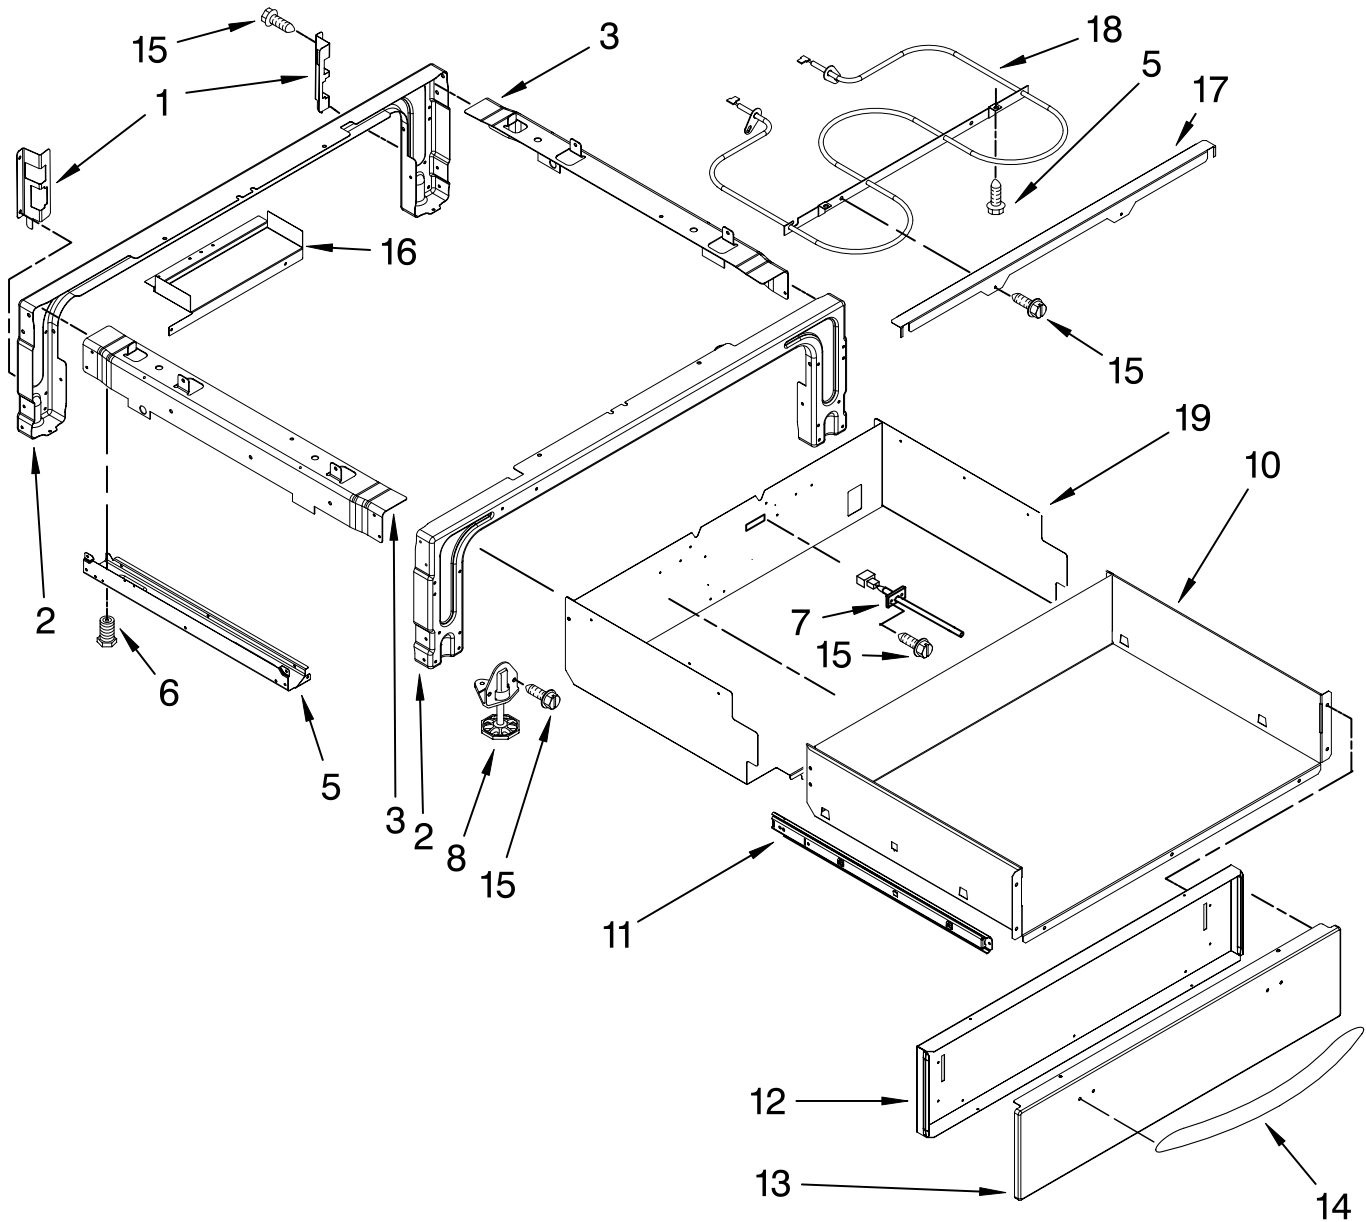

FOR ORDERING INFORMATION REFER TO PARTS PRICE LIST

DRAWER PARTS

For Models: KESS908SPB01, KESS908SPW01, KESS908SPS01

(Black)

(White)

(Stainless)

Illus. No.	Part No.	DESCRIPTION
1		Support, Drawer Rail
	9757687	Right
	9757686	Left
2	9763501BL	Support, Front & Rear
3		Brace, Drawer
	4453720	Right
	4453721	Left
5		Side, Base
	9759953	Right
	9759954	Left