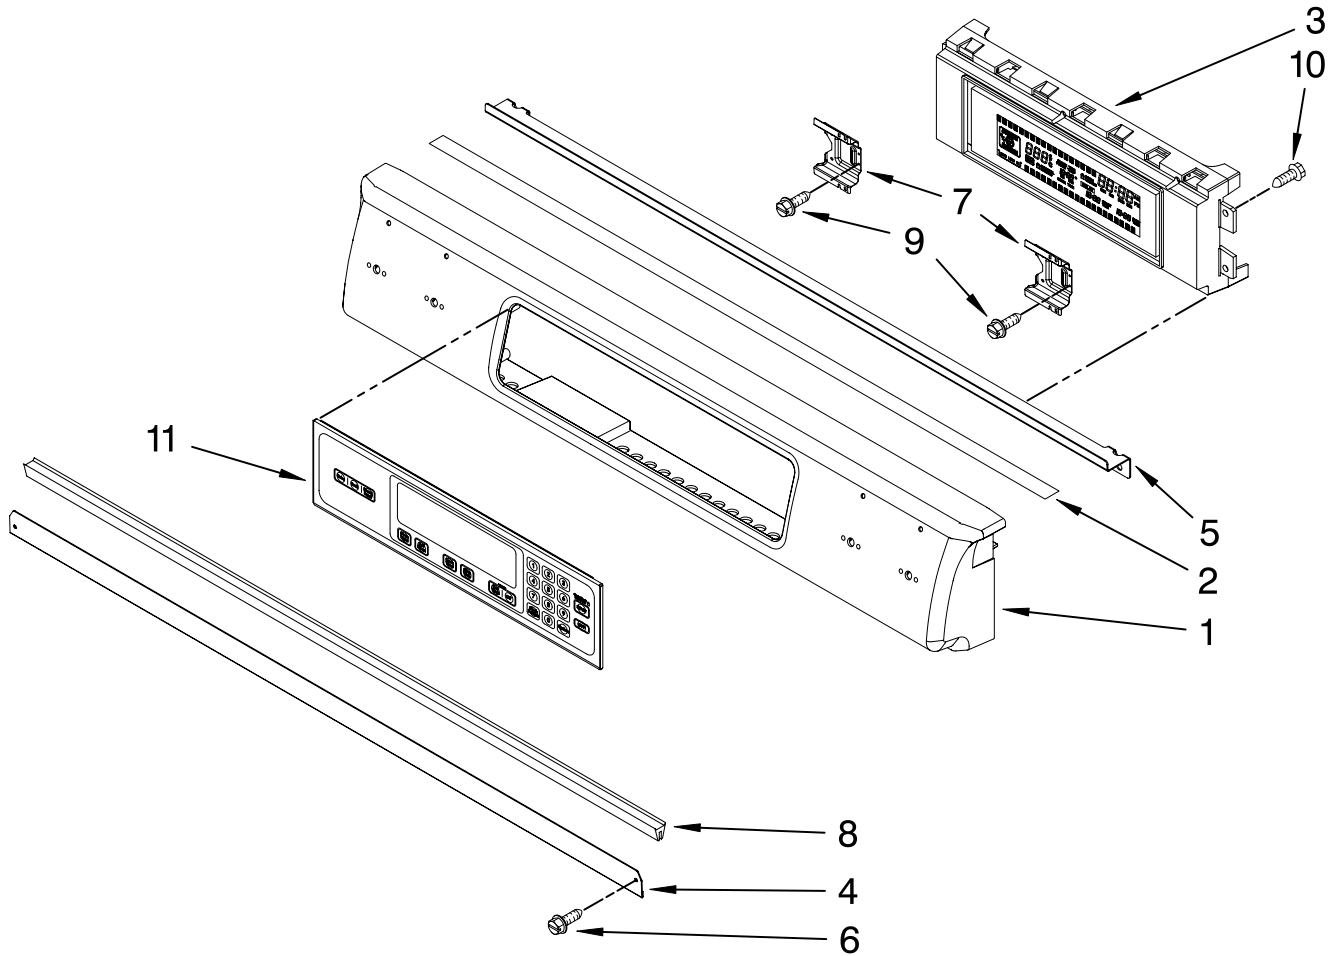

CONTROL PANEL PARTS

For Models: KESS908SPB01, KESS908SPW01, KESS908SPS01
(Black) (White) (Stainless)

Illus. No.	Part No.	DESCRIPTION
1		Control Panel
	W10117033	Black
	W10117034	White
	W10156272	Stainless
2	W10110246	Gasket, Console
3	9761799	Control, Electric

Illus. No.	Part No.	DESCRIPTION
4	W10105370	Shield, Console Vent
5	W10117524	Bracket, Console
6	3196160	Screw
7	9761745	Bracket, Thermostat (2)

Illus. No.	Part No.	DESCRIPTION
8	W10116195	Gasket, Vent Shield
9	3196537	Screw
10	9780271	Screw
11	9761566	Membrane, Switch

FOR ORDERING INFORMATION REFER TO PARTS PRICE LIST