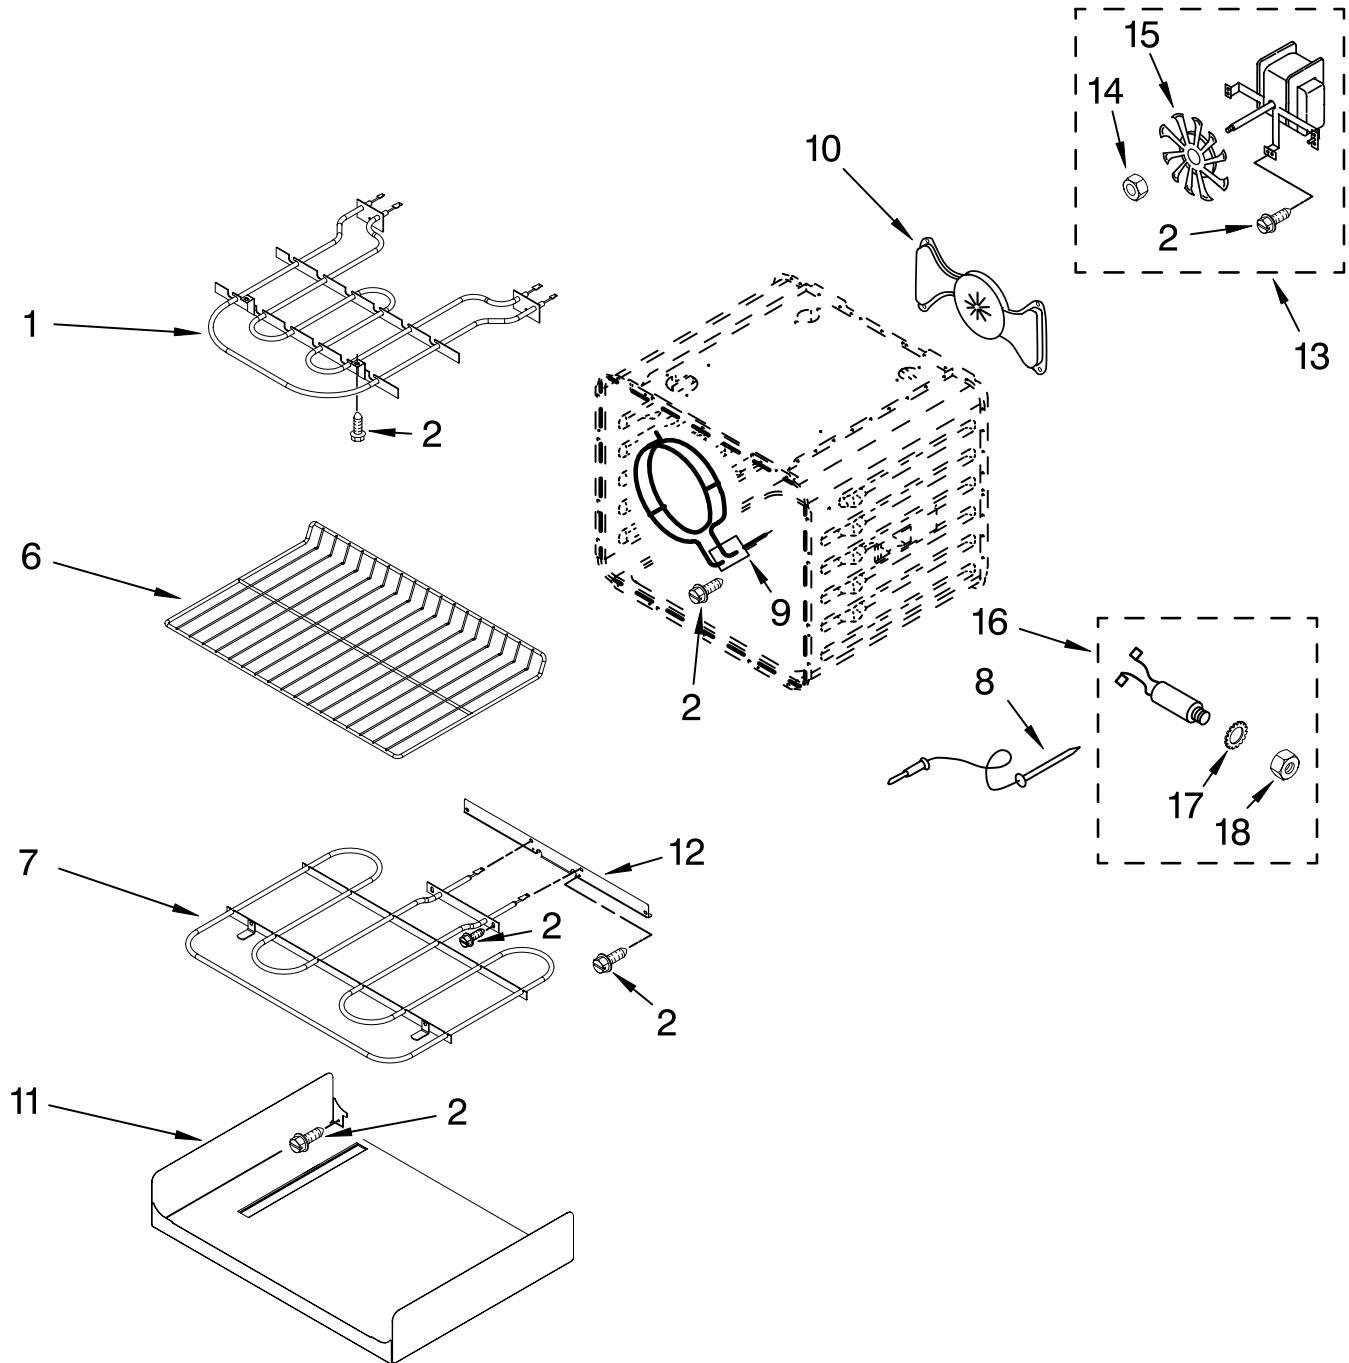

FOR ORDERING INFORMATION REFER TO PARTS PRICE LIST

INTERNAL OVEN PARTS

For Models: KESS908SPB01, KESS908SPW01, KESS908SPS01

(Black)

(White)

(Stainless)

Illus. No.	Part No.	DESCRIPTION
1	9760774	Element, Broil
2	4449154	Screw
6	4448717	Rack, Oven
7	9760768	Element, Bake
8	9755542	Probe, Meat

Illus. No.	Part No.	DESCRIPTION
9	9760769	Element, Convection
10	9756690	Cover, Fan
11	4455037	Tray, Hidden Bake
12	4450039	Cover, Bake Tray
13	4451583	Motor, Convection

Illus. No.	Part No.	DESCRIPTION
14	4452227	Nut
15	4452226	Blade, Fan
16	9755543	Jack, Meat Probe
17	9755547	Lock Washer
18	9755546	Hex Nut