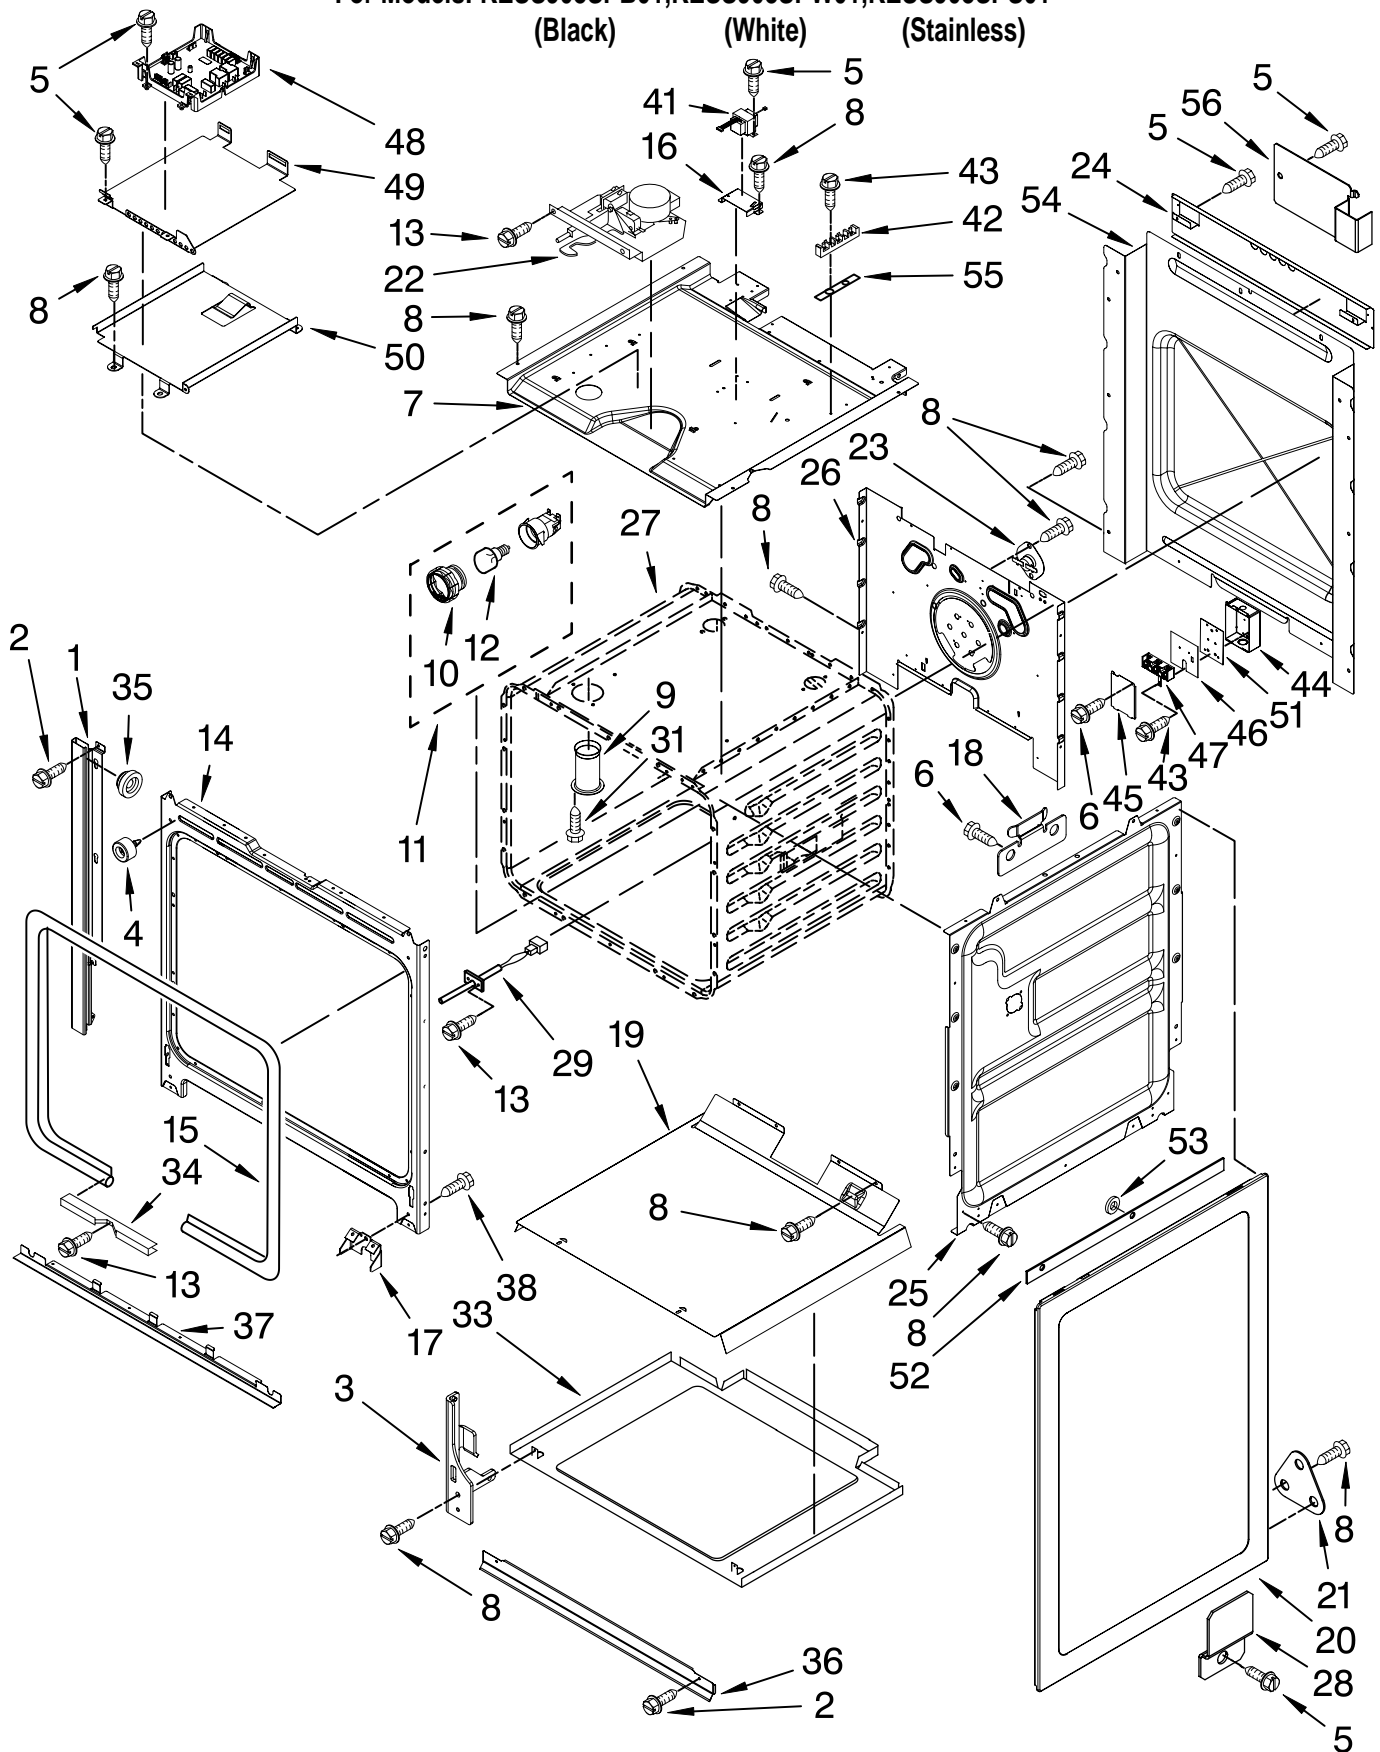

OVEN PARTS

For Models: KESS908SPB01, KESS908SPW01, KESS908SPS01

(Black)

(White)

(Stainless)

FOR ORDERING INFORMATION REFER TO PARTS PRICE LIST

OVEN PARTS

For Models: KESS908SPB01, KESS908SPW01, KESS908SPS01

(Black)

(White)

(Stainless)

Illus. No.	Part No.	DESCRIPTION	Illus. No.	Part No.	DESCRIPTION	Illus. No.	Part No.	DESCRIPTION
1		Trim, Side Right	20		Body, Side	42	4449868	Block, Terminal
	W10109540	Black		9760723PB	Black/Stainless	43	3400080	Screw
	W10109570	White		9760723PW	White	44	9757404	Box, Terminal
	W10140548	Stainless	21	9757461	Bracket, Side Panel	45	9757405	Cover, Terminal Box
		Left	22	9760888	Latch, Motorized	46	9759721	Insulator, Terminal Box
	W10109490	Black	23	9759242	Thermostat	47	9761958	Block, Terminal
	W10109520	White	24	9757811	Brace, Side Panel	48	9761801	Appliance, Manager
	W10140547	Stainless	25	4455641	Side, Chassis	49	W10083460	Slide, GOC
2	3400832	Screw	26	9759761	Back, Chassis	50	9756454	Bracket, Appliance Manager
3		Hinge Receiver	27		Liner, Oven (Not Serviceable)	51	9759884	Insulation
	4455606	Right	28	9759890	Clip, Side Panel	52	9759722	Insulation, Body Side
	4455605	Left	29	W10131825	Sensor	53	9760481	Washer
4	W10105790	Bumper, Door (2)	31	3196176	Screw	54	9758583	Cover, Back
5	3196537	Screw	33	9759713	Base, Chassis	55	9759885	Pad, Insulation(2)
6	3196160	Screw	34	4448933	Retainer, Gasket	56	9759945	Standoff, Rear
7	8303099	Top Chassis	35	4448444	Grommet, Mounting Rail	FOLLOWING PARTS NOT ILLUSTRATED		
8	4449809	Screw	36		Vent, Bottom Upper	INSULATION		
9	4452158	Tube, Vent		9756481BL	Black	9756817		Insulation, Wrap
10	W10067870	Lens, Light (2)		9756481WH	White	9756470		Insulation, Back
11	W10009930	Oven Light, Assembly (2)		W10140533	Stainless			
12	4452166	Bulb, Light (2)	37		Vent, Bottom Lower			
13	4449154	Screw		W10104890	Black			
14	W10130368	Frame, Front		W10104910	White			
15	W10074200	Gasket, Door		W10140546	Stainless			
16	9757829	Bracket, Transformer	38	4449743	Screw			
17	4452152	Bracket, Mounting	41	W10111628	Transformer, Control			
18	9757685	Guide, Side Panel						
19	4451478	Support, Insulation						

FOR ORDERING INFORMATION REFER TO PARTS PRICE LIST