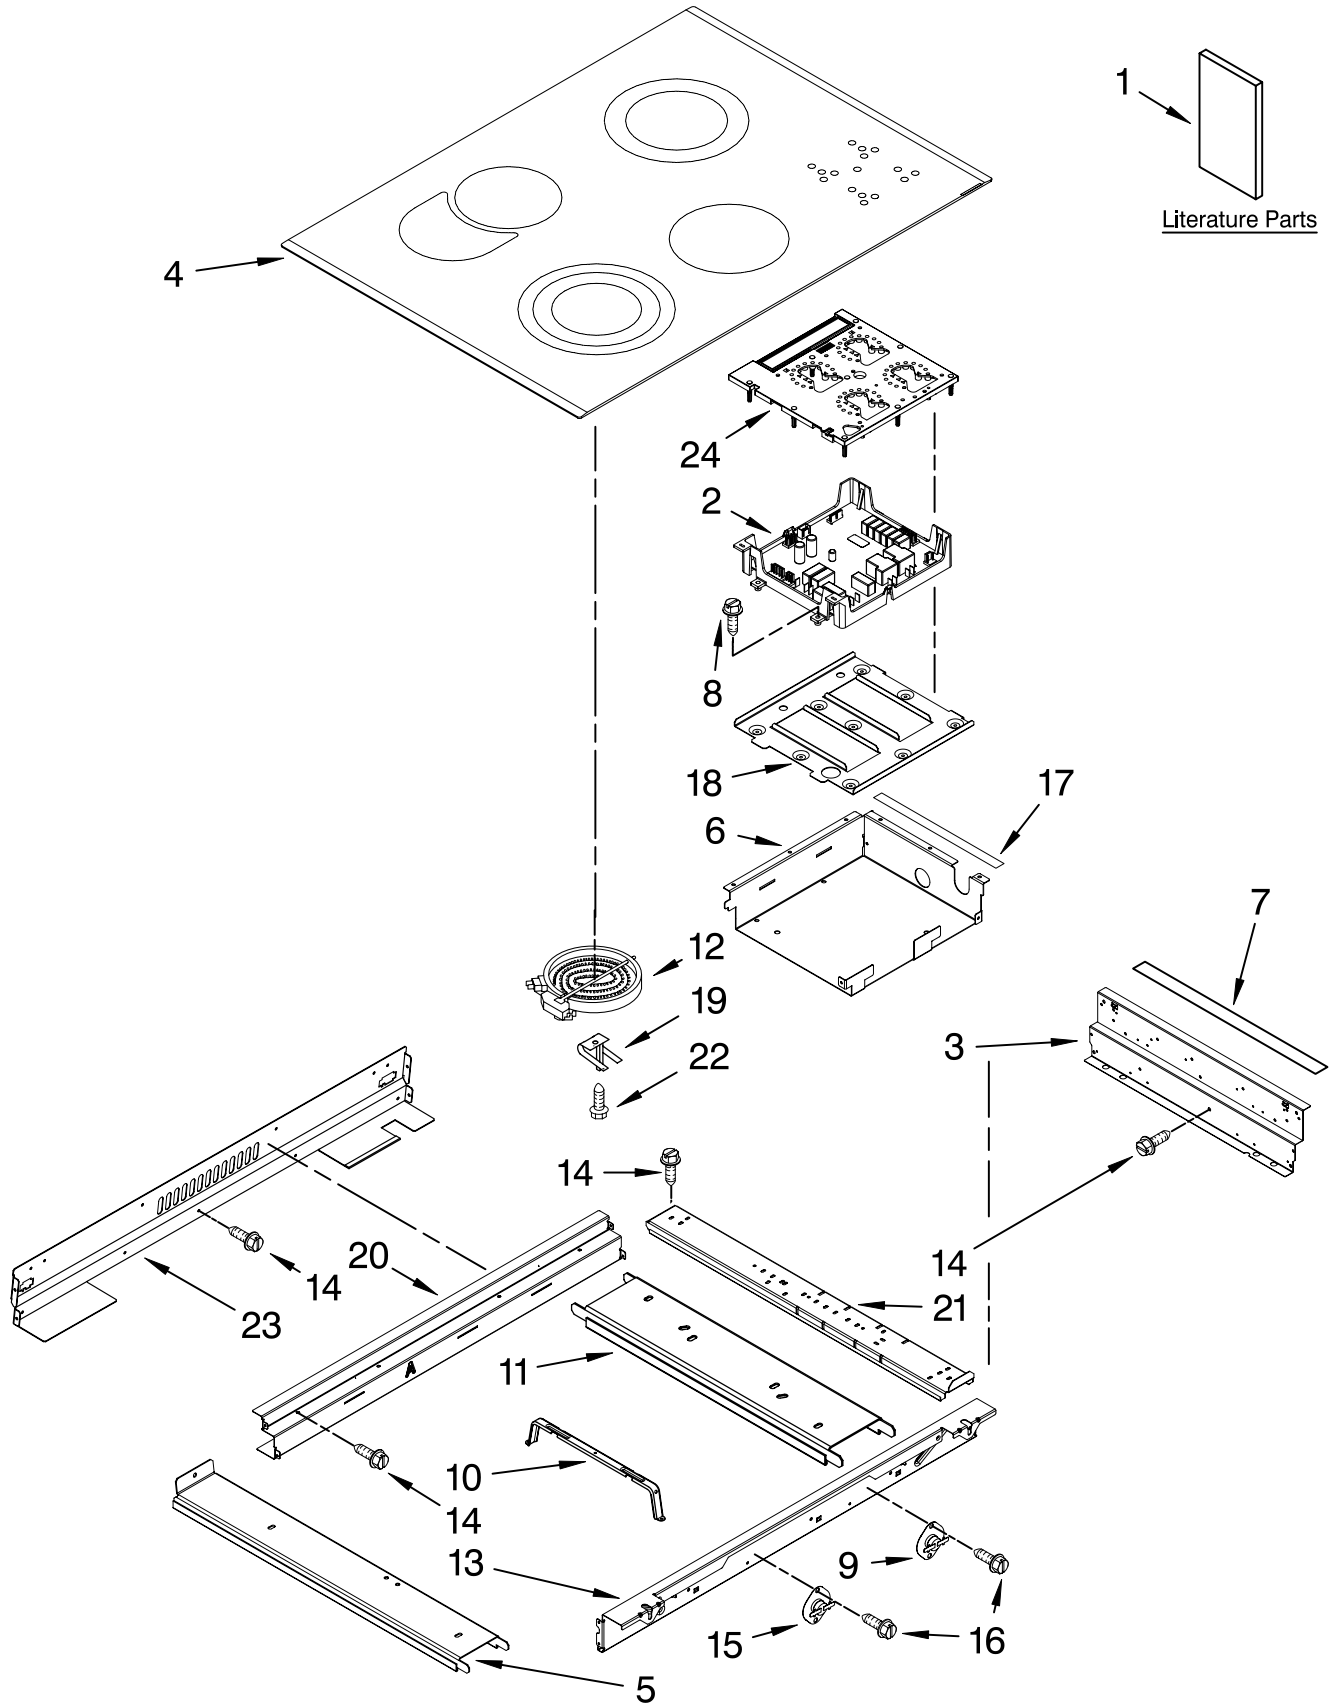

KitchenAid® COOKTOP PARTS

For Models: KESS908SPB04, KESS908SPW04, KESS908SPS04
(Black) (White) (Stainless)

30" SLIDE-IN
ELECTRIC OVEN
SELF CLEAN

FOR ORDERING INFORMATION REFER TO PARTS PRICE LIST

COOKTOP PARTS

For Models: KESS908SPB04, KESS908SPW04, KESS908SPS04
 (Black) (White) (Stainless)

Illus. No.	Part No.	DESCRIPTION
1		Literature Parts
	W10118260	Installation Instructions
	W10190622	Use & Care Guide
	W10112131	Tech Sheet
	9763467	Easy Set Guide
	9757680	Anti-Tip Instructions
	9762761	Safe Cooking Tips English
	W10065852	French
2	W10181438	Module, Appliance Manager
3	9761422	Frame, Cooktop Side
4		Cooktop
	W10110273	Black/Stainless
	W10110272	White
5	9757824	Rail, Element Side
6	9761638	Box, Tap Touch
7	W10076030	Gasket (2)
8	4449745	Screw
9	9759944	Thermostat
10	9756821	Support, Wiring
11	9757825	Rail, Element Center (1)
12		Element, Surface
	W10203295	LR/1000W
	4453907	RF/1500W
	4453910	RR/1900W
	4453908	LF/2300W
13	9761423	Frame, Cooktop Front
14	3196537	Screw
15	341196	Thermostat
16	3196160	Screw
17	9761663	Seal, Heat
18	9757815	Support, Module
19	9759094	Spring, Locator
20	9761768	Frame, Cooktop Rear
21	9763517	Rail, Element (2)
22	246119	Screw
23	9761723	Cover, Cooktop Rear
24	9757063	Module, Tap Touch