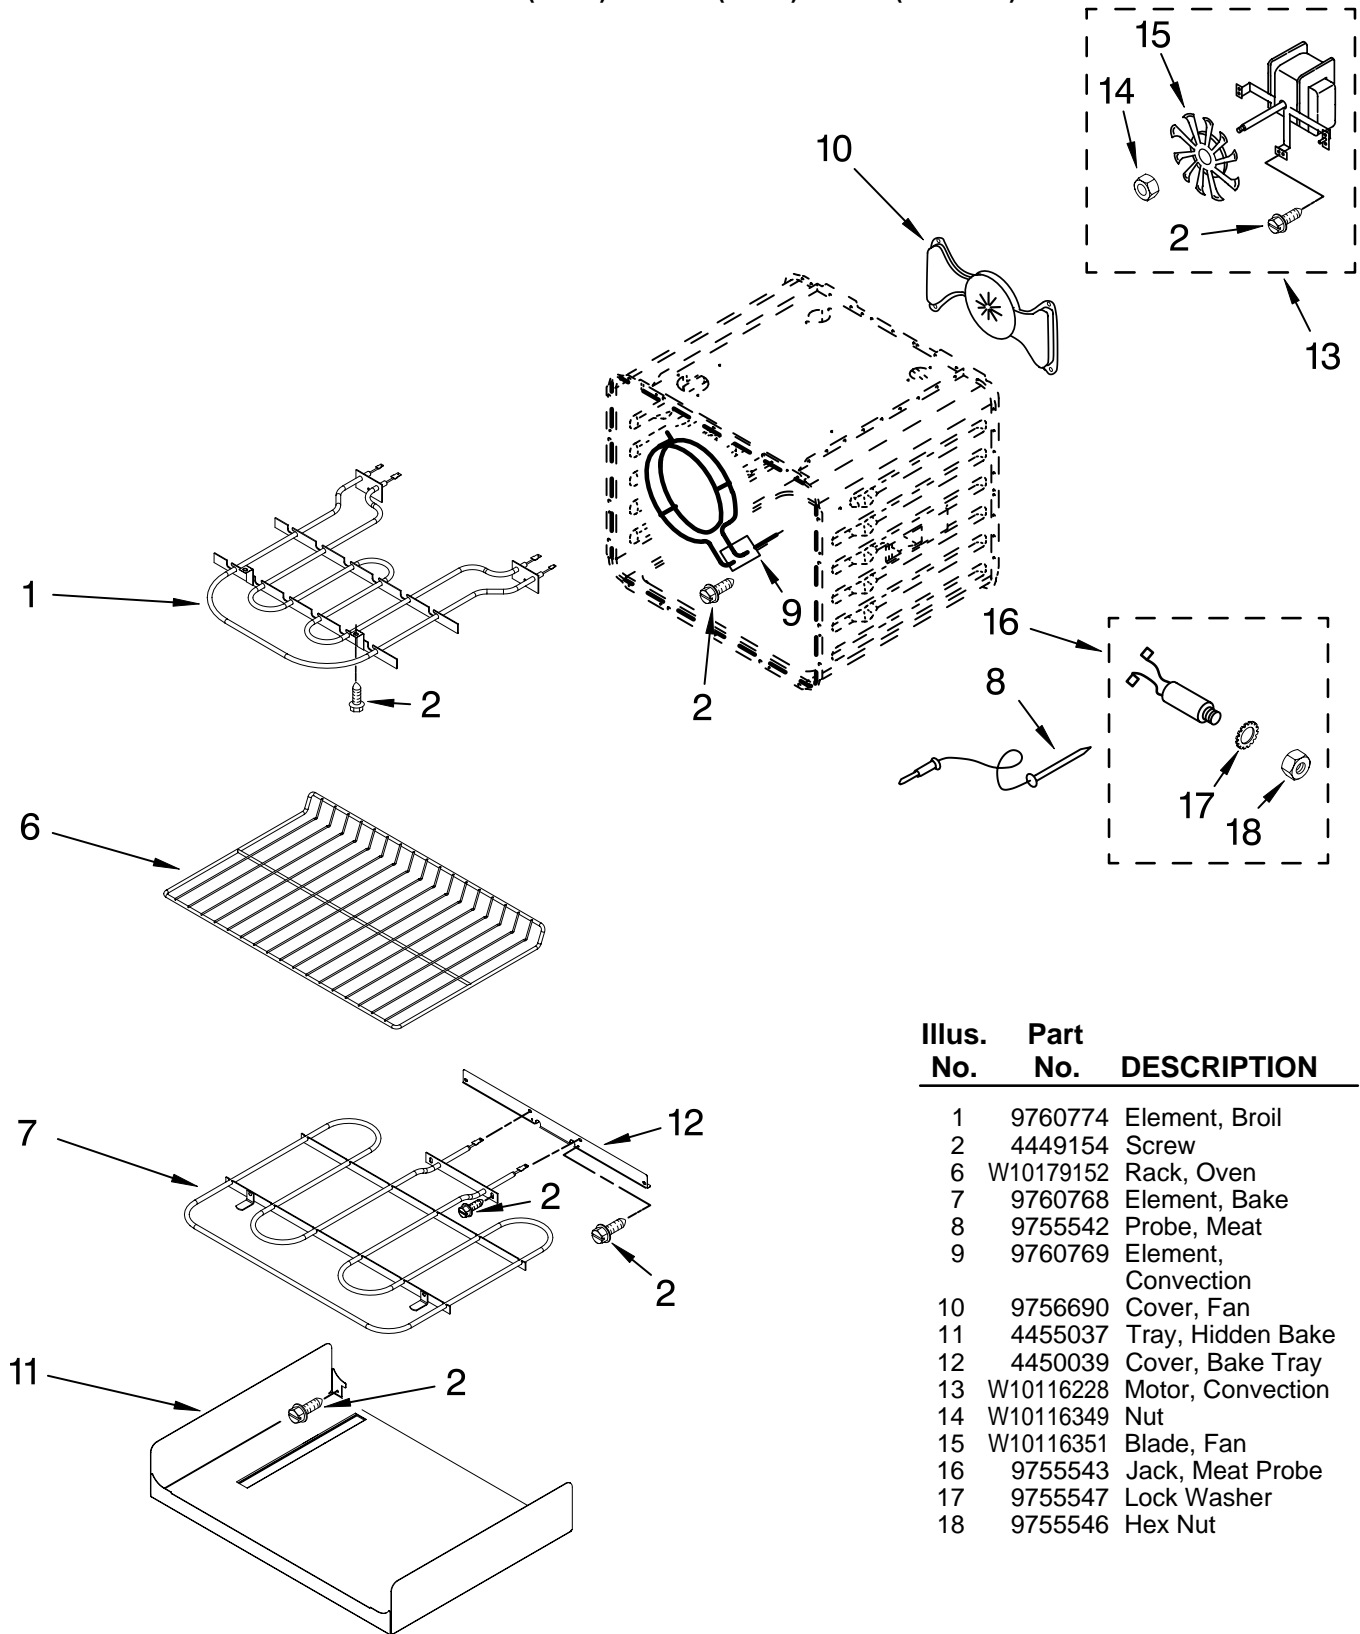

FOR ORDERING INFORMATION REFER TO PARTS PRICE LIST

CONTROL PANEL PARTS

For Models: KESS908SPB04, KESS908SPW04, KESS908SPS04
 (Black) (White) (Stainless)

Illus. No.	Part No.	DESCRIPTION
1		Control Panel
	W10117033	Black
	W10117034	White
	W10156272	Stainless
2	W10110246	Gasket, Console
3	W10181439	Control, Electric
4	W10105370	Shield, Console Vent
5	W10117524	Bracket, Console
6	3179559	Screw
7	9761745	Bracket, Thermostat (2)
8	W10116195	Gasket, Vent Shield
9	3196537	Screw
10	9780271	Screw
11	9761566	Membrane, Switch

FOR ORDERING INFORMATION REFER TO PARTS PRICE LIST

INTERNAL OVEN PARTS

For Models: KESS908SPB04, KESS908SPW04, KESS908SPS04
 (Black) (White) (Stainless)

Illus. No.	Part No.	DESCRIPTION
1	9760774	Element, Broil
2	4449154	Screw
6	W10179152	Rack, Oven
7	9760768	Element, Bake
8	9755542	Probe, Meat
9	9760769	Element, Convection
10	9756690	Cover, Fan
11	4455037	Tray, Hidden Bake
12	4450039	Cover, Bake Tray
13	W10116228	Motor, Convection
14	W10116349	Nut
15	W10116351	Blade, Fan
16	9755543	Jack, Meat Probe
17	9755547	Lock Washer
18	9755546	Hex Nut