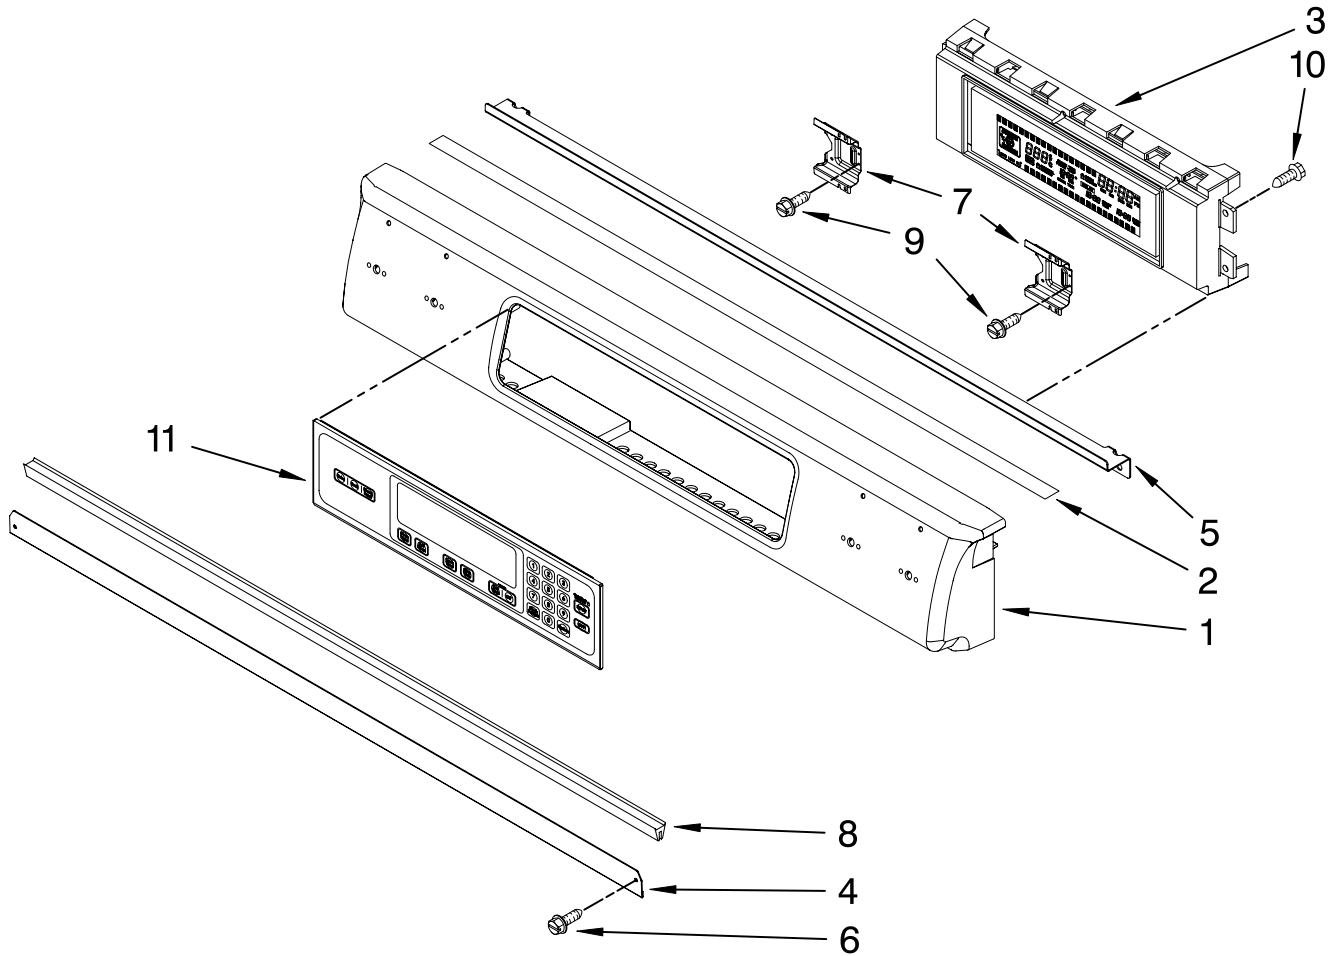

CONTROL PANEL PARTS

For Models: KESS908SPB04, KESS908SPW04, KESS908SPS04
(Black) (White) (Stainless)

Illus. No.	Part No.	DESCRIPTION
1		Control Panel
	W10117033	Black
	W10117034	White
	W10156272	Stainless
2	W10110246	Gasket, Console
3	W10181439	Control, Electric
4	W10105370	Shield, Console Vent
5	W10117524	Bracket, Console
6	3179559	Screw
7	9761745	Bracket, Thermostat (2)
8	W10116195	Gasket, Vent Shield
9	3196537	Screw
10	9780271	Screw
11	9761566	Membrane, Switch

FOR ORDERING INFORMATION REFER TO PARTS PRICE LIST