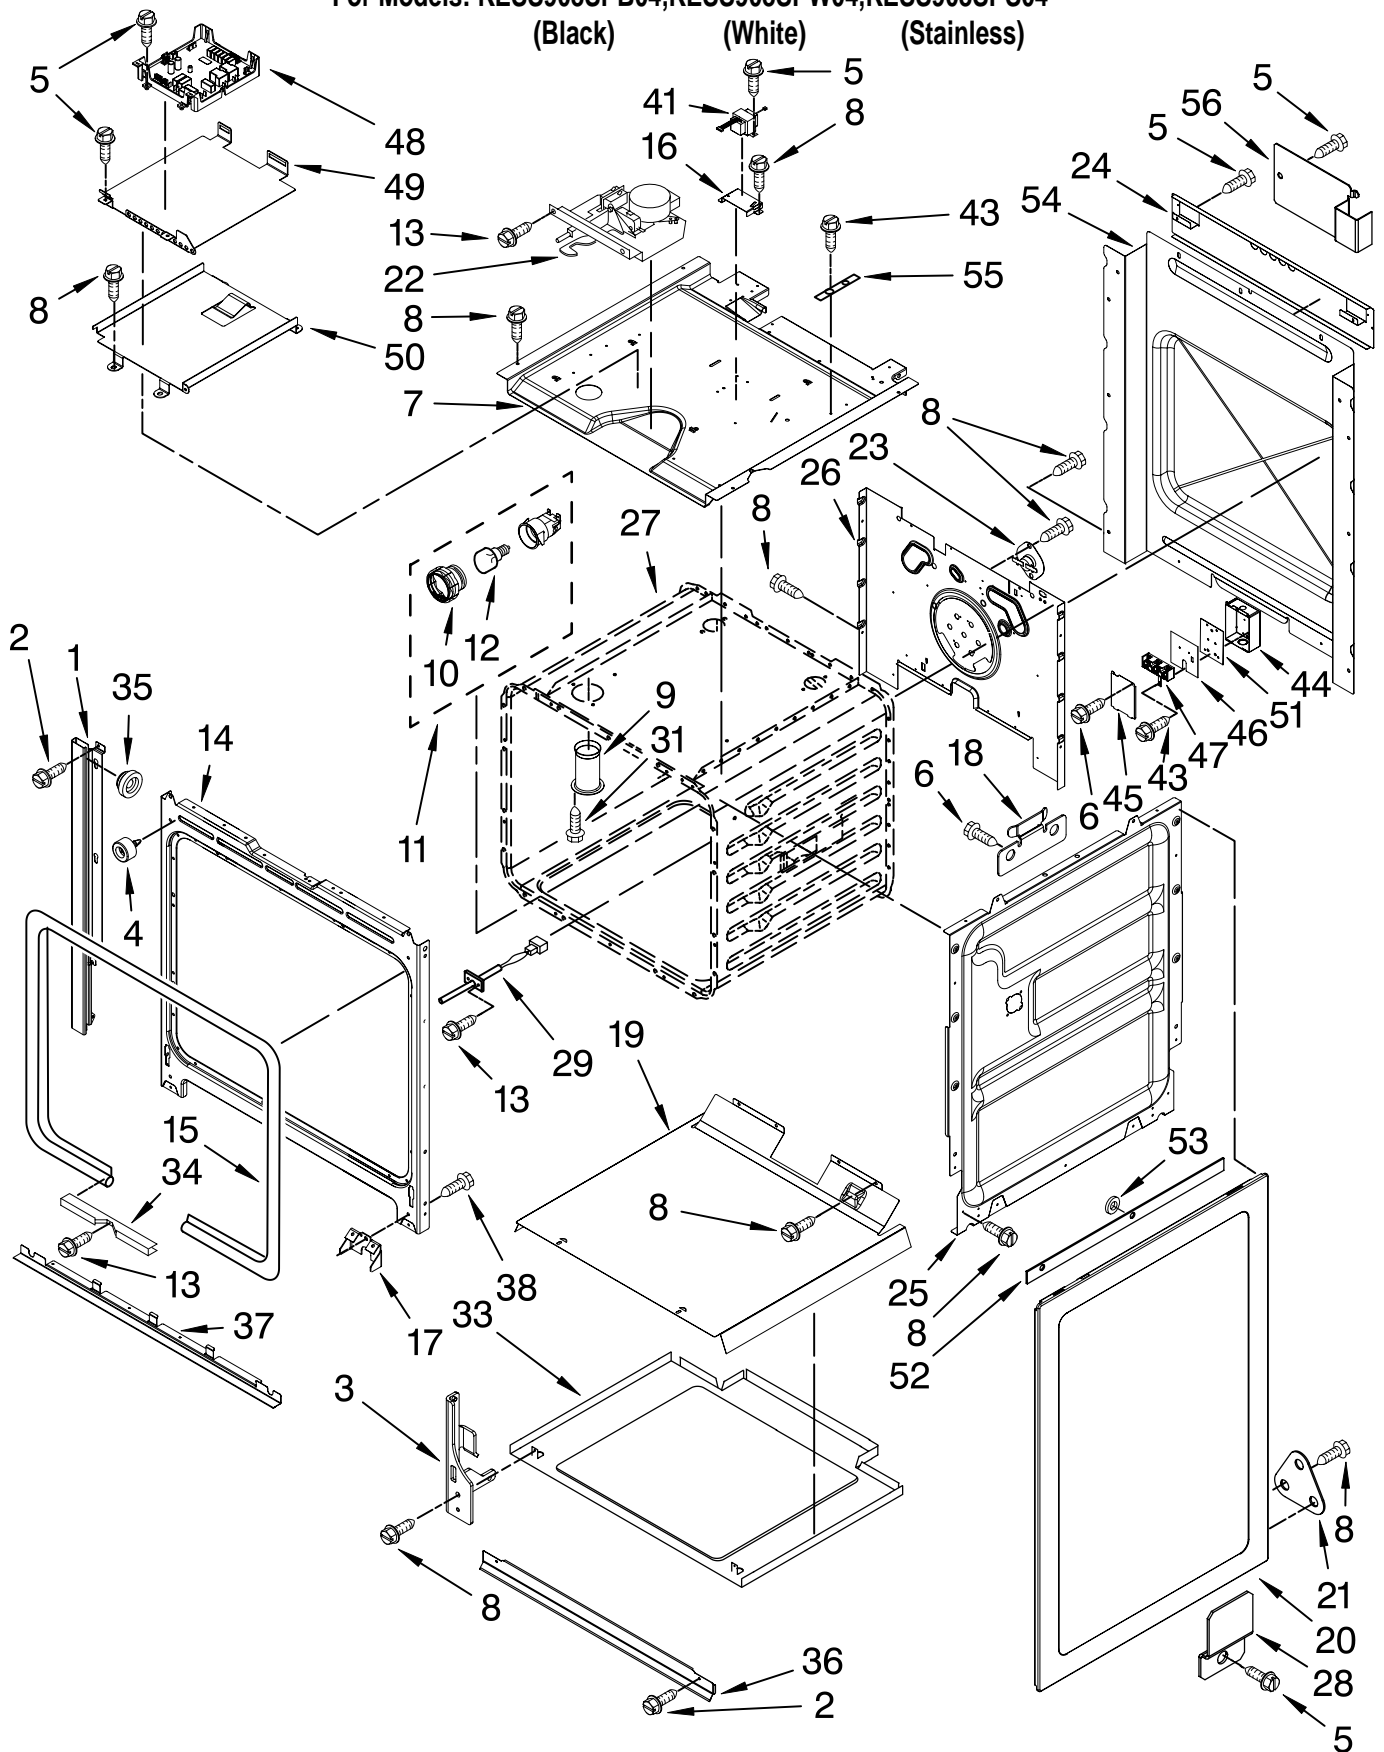

OVEN PARTS

For Models: KESS908SPB04, KESS908SPW04, KESS908SPS04

(Black)

(White)

(Stainless)

FOR ORDERING INFORMATION REFER TO PARTS PRICE LIST

OVEN PARTS

For Models: KESS908SPB04, KESS908SPW04, KESS908SPS04

(Black)

(White)

(Stainless)

Illus. No.	Part No.	DESCRIPTION	Illus. No.	Part No.	DESCRIPTION	Illus. No.	Part No.	DESCRIPTION
1		Trim, Side Right	18	9757685	Guide, Side Panel	41	W10111628	Transformer, Control
	W10109540	Black	19	4451478	Support, Insulation Body, Side	43	3400080	Screw
	W10109570	White	20	9760723PB	Black/Stainless	44	W10165135	Box, Terminal
	W10140548	Stainless		9760723PW	White	45	9757405	Cover, Terminal Box
		Left	21	9757461	Bracket, Side Panel	46	9759721	Insulator, Terminal Box
	W10109490	Black	22	W10195934	Latch, Motorized	47	9761958	Block, Terminal
	W10109520	White	23	9759242	Thermostat	48	8285348	Appliance, Manager
	W10140547	Stainless	24	9757811	Brace, Side Panel	49	W10083460	Slide, GOC
2	3400832	Screw	25	4455641	Side, Chassis	50	9756454	Bracket, Appliance Manager
3		Hinge Receiver	26	9759761	Back, Chassis	51	9759884	Insulation
	4455606	Right	27		Liner, Oven (Not Serviceable)	52	9759722	Insulation, Body Side
	4455605	Left	28	9759890	Clip, Side Panel	53	9760481	Washer
4	W10105790	Bumper, Door (2)	29	W10131825	Sensor	54	9758583	Cover, Back
5	3196537	Screw	31	3196176	Screw	55	9759885	Pad, Insulation(2)
6	3196160	Screw	33	9759713	Base, Chassis	56	9759945	Standoff, Rear
7	8303099	Top Chassis	34	4448933	Retainer, Gasket	FOLLOWING PARTS NOT ILLUSTRATED		
8	4449809	Screw	35	4448444	Grommet, Mounting Rail	INSULATION		
9	4452158	Tube, Vent			Vent, Bottom Upper	9756817		Insulation, Wrap
10	W10067870	Lens, Light (2)	36	W10116899	Black	9756470		Insulation, Back
11	W10009930	Oven Light, Assembly (2)		W10116897	White			
12	4452166	Bulb, Light (2)		W10140533	Stainless			
13	4449154	Screw	37	W10153486	Black			
14	W10115831	Frame, Front		W10153488	White			
15	W10074200	Gasket, Door		W10160347	Stainless			
16	9757829	Bracket, Transformer	38	4449743	Screw			
17	4452152	Bracket, Mounting						

FOR ORDERING INFORMATION REFER TO PARTS PRICE LIST