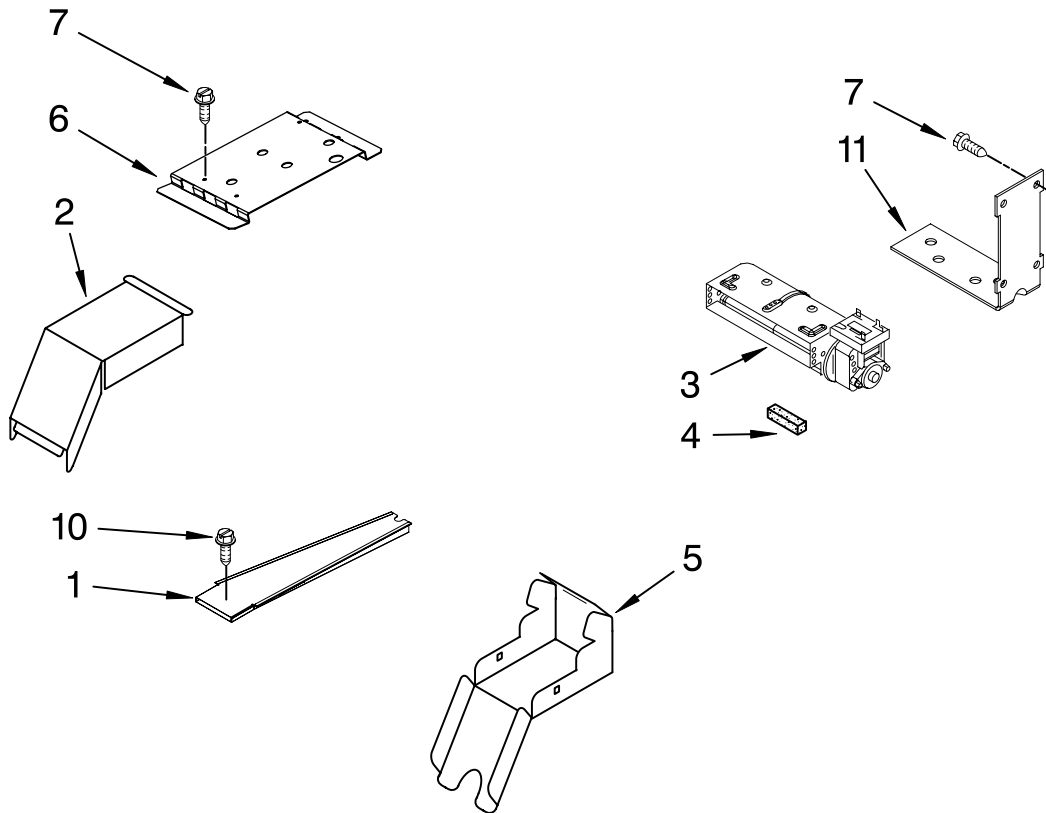

FOR ORDERING INFORMATION REFER TO PARTS PRICE LIST

CONTROL PANEL PARTS

For Models: KESS908SPB04, KESS908SPW04, KESS908SPS04
 (Black) (White) (Stainless)

Illus. No.	Part No.	DESCRIPTION
1		Control Panel
	W10117033	Black
	W10117034	White
	W10156272	Stainless
2	W10110246	Gasket, Console
3	W10181439	Control, Electric
4	W10105370	Shield, Console Vent
5	W10117524	Bracket, Console
6	3179559	Screw
7	9761745	Bracket, Thermostat (2)
8	W10116195	Gasket, Vent Shield
9	3196537	Screw
10	9780271	Screw
11	9761566	Membrane, Switch

FOR ORDERING INFORMATION REFER TO PARTS PRICE LIST

INTERNAL OVEN PARTS

For Models: KESS908SPB04, KESS908SPW04, KESS908SPS04
 (Black) (White) (Stainless)

Illus. No.	Part No.	DESCRIPTION
1	9760774	Element, Broil
2	4449154	Screw
6	W10179152	Rack, Oven
7	9760768	Element, Bake
8	9755542	Probe, Meat
9	9760769	Element, Convection
10	9756690	Cover, Fan
11	4455037	Tray, Hidden Bake
12	4450039	Cover, Bake Tray
13	W10116228	Motor, Convection
14	W10116349	Nut
15	W10116351	Blade, Fan
16	9755543	Jack, Meat Probe
17	9755547	Lock Washer
18	9755546	Hex Nut

FOR ORDERING INFORMATION REFER TO PARTS PRICE LIST

TOP VENTING PARTS

For Models: KESS908SPB04, KESS908SPW04, KESS908SPS04
 (Black) (White) (Stainless)

Illus. No.	Part No.	DESCRIPTION
1	4451759	Vent, Exhaust
2	4455178	Elbow, Vent Top
3	9759320	Blower
4	4451758	Block, Foam
5	4455177	Elbow, Vent Bottom
6	W10143041	Bracket, Terminal Box
7	4449809	Screw (2)
10	4449040	Screw
11	4455352	Bracket, Blower