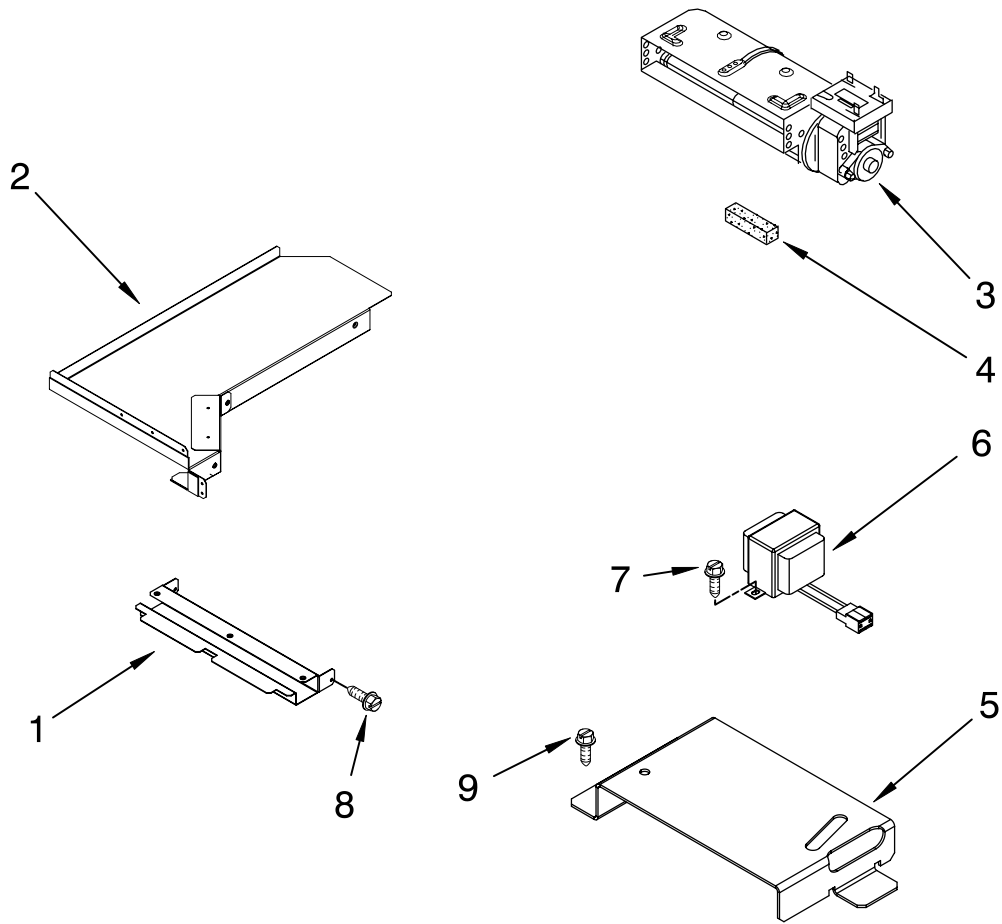

TOP VENTING PARTS

For Models: KGSK901SBL02, KGSK901SWH02, KGSK901SSS02
(Black) (White) (Stainless)

Illus. No.	Part No.	DESCRIPTION
1	W10203758	Front, Air Duct
2		Top, Air Duct
	W10068590	Right
	W10068600	Left
3	9759320	Blower
4	4451758	Block, Foam
5	9757829	Bracket, Transformer
6	W10111628	Transformer
7	3196537	Screw
8	4449040	Screw
9	4449809	Screw

FOR ORDERING INFORMATION REFER TO PARTS PRICE LIST