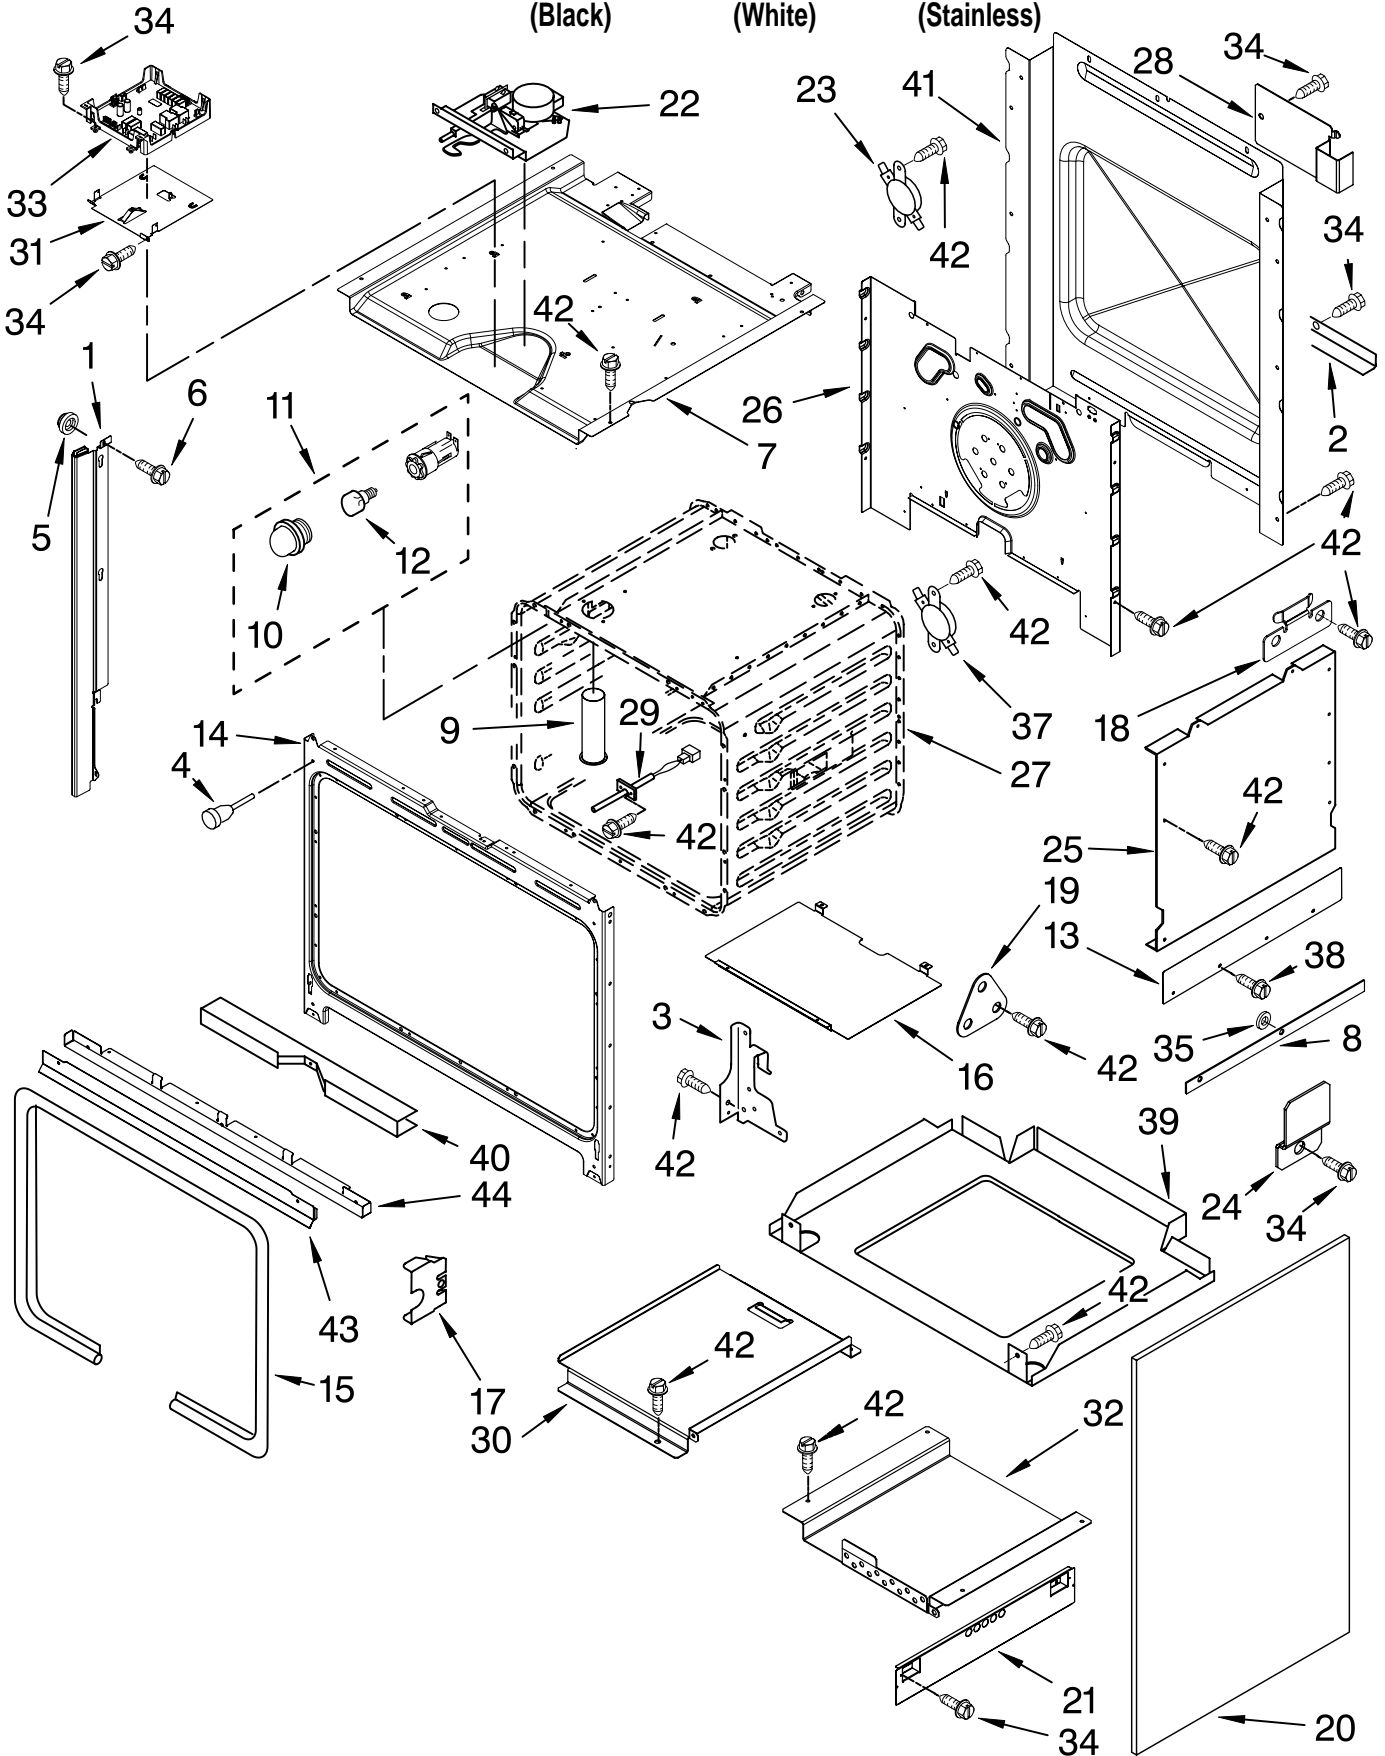

OVEN PARTS

For Models: KGSK901SBL02, KGSK901SWH02, KGSK901SSS02

(Black)

(White)

(Stainless)

FOR ORDERING INFORMATION REFER TO PARTS PRICE LIST

OVEN PARTS

For Models: KGSK901SBL02, KGSK901SWH02, KGSK901SSS02

(Black)

(White)

(Stainless)

Illus. No.	Part No.	DESCRIPTION	Illus. No.	Part No.	DESCRIPTION	Illus. No.	Part No.	DESCRIPTION
1		Trim, Side Right	14	W10115831	Frame, Front	38	4449743	Screw
	W10109540	Black	15	W10074200	Gasket, Door	39	W10110534	Base, Chassis
	W10109570	White	16	9757070	Plate, Relectance	40	4448933	Retainer, Gasket
	W10140548	Stainless	17	4452152	Bracket, Mounting	41	9758583	Cover, Back
		Left	18	9757685	Guide, Side Panel	42	4449809	Screw
	W10109490	Black	19	9757461	Bracket, Side Panel	43		Vent, Bottom Upper
	W10109520	White	20		Oven, Side Panel		9756481BL	Black
	W10140547	Stainless		9760723PB	Black		9756481WH	White
2	8053971	Brace, Main Back		9760723PW	White		9756481SS	Stainless
3		Hinge Receiver	21	9757811	Brace, Side Panel	44		Trim, Lower Vent
	4455606	Right	22	W10195934	Latch, Motorized		W10153486	Black
	4455605	Left	23	9757807	Thermostat		W10153488	White
4	W10105790	Bumper, Door	24	9759890	Clip, Side Panel		W10154789	Stainless
5	4448444	Grommet	25	4455641	Side, Chassis	FOLLOWING PARTS NOT ILLUSTRATED		
6	3400832	Screw	26	9759762	Back, Chassis	INSULATION		
7	8303099	Top Chassis	27		Liner, Oven (Not serviceable)		9756817	Insulation, Wrap
8	9759722	Insulation, Body Side Trim	28	9759945	Standoff, Rear		W10095410	Insulation, Cover Back, Top
9	9761666	Tube, Vent	29	W10131825	Sensor		W10095400	Insulation, Cover Back, Side
10	W10067870	Lens, Light	30	9756454	Bracket, GOC		9756470	Insulation, Back
11	W10009930	Assembly, Oven Light	31	9760223	Slide, DSI			
12	4452166	Bulb, Light	32	W10083460	Slide, GOC			
13	9757732	Shield, Heat	33	9762774	Central, Appliance			
			34	3196537	Screw			
			35	9760481	Washer, Insulation Body Side Trim			
			37	9759242	Thermostat (TOD)			

FOR ORDERING INFORMATION REFER TO PARTS PRICE LIST