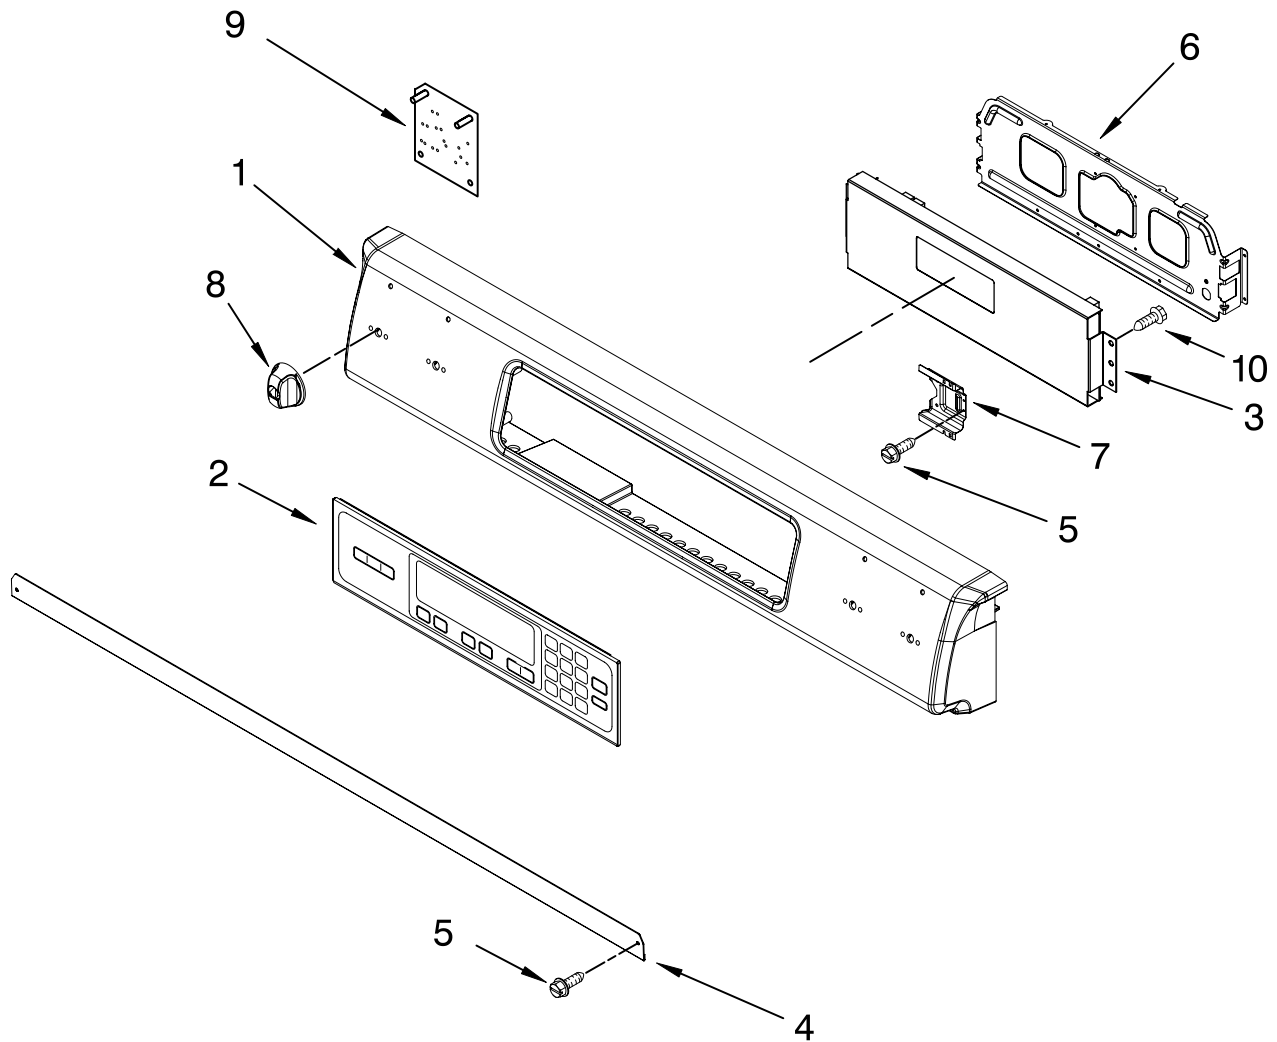

CONTROL PANEL PARTS

For Models: KGSK901SBL02, KGSK901SWH02, KGSK901SSS02
(Black) (White) (Stainless)

Illus. No.	Part No.	DESCRIPTION
1		Control Panel
	W10117036	Black
	W10117038	White
	W10156273	Stainless
2	9761565	Switch, Membrane
3	9762793	Control, Interface
	W10105370	Shield, Console
5	3196537	Screw
6	9757409	Support, Gas Valve
	9761745	Bracket, Touchsensor
8		Knob, Burner (4)
	W10193275	Black
	W10193273	White
	W10156265	Stainless
9	9758080	Module, Spark
10	9780271	Screw

FOR ORDERING INFORMATION REFER TO PARTS PRICE LIST