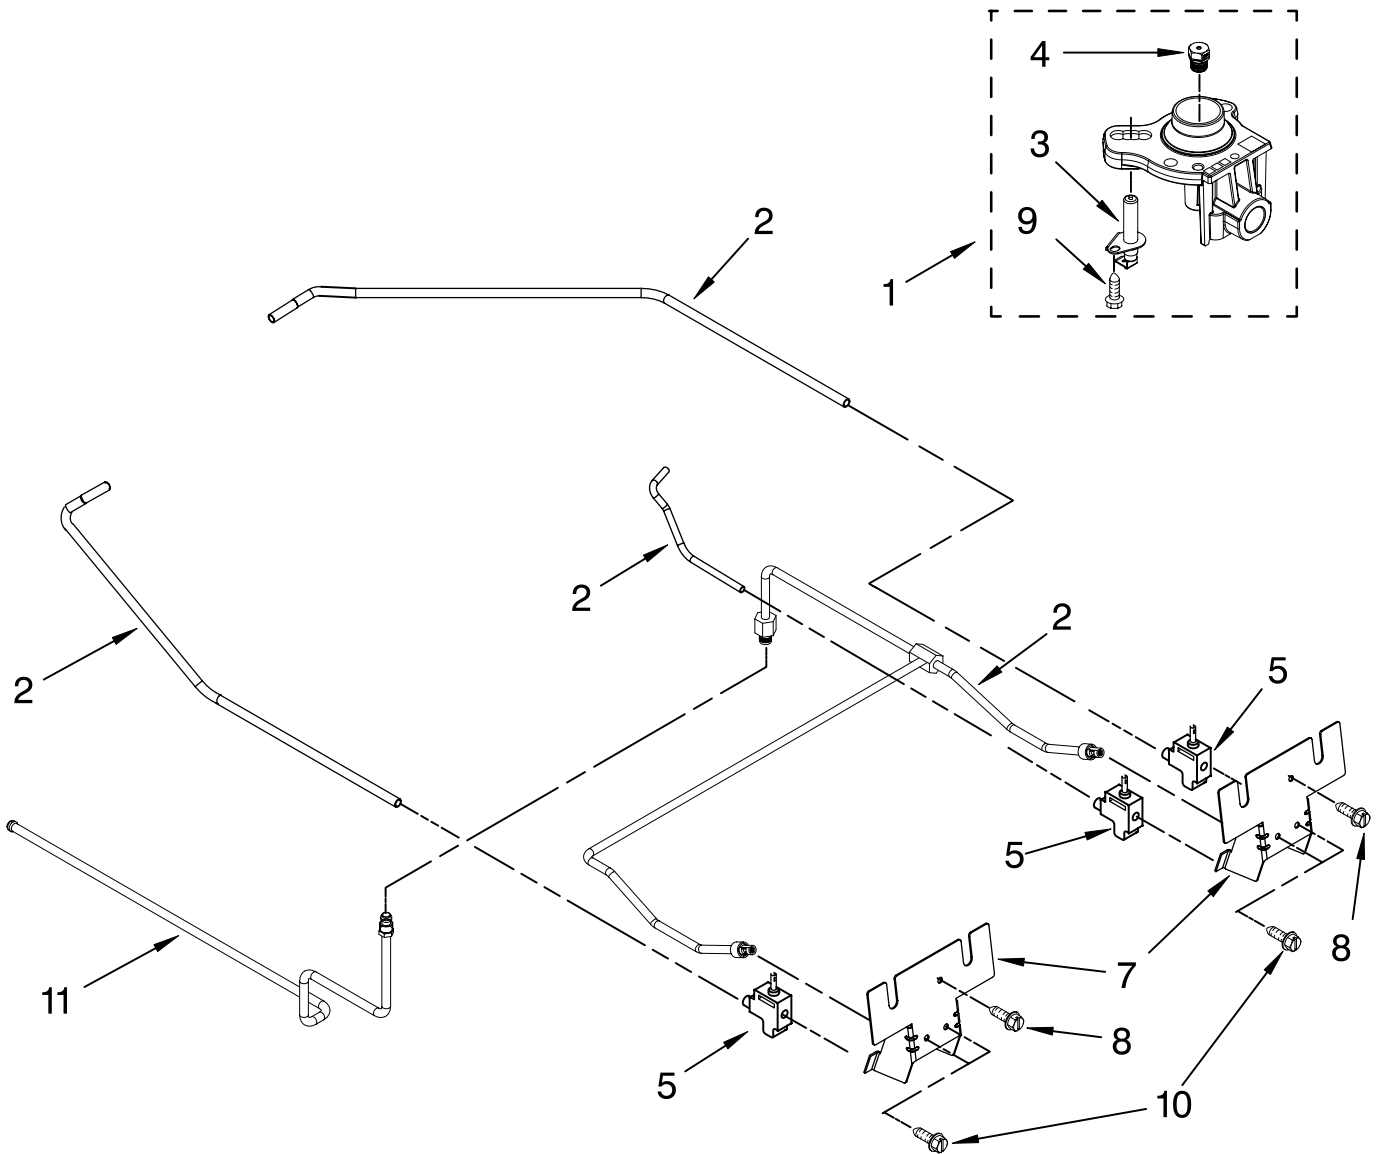

COOKTOP BURNER PARTS

For Models: KGSK901SBL02, KGSK901SWH02, KGSK901SSS02
(Black) (White) (Stainless)

Illus. No.	Part No.	DESCRIPTION
1		Burner Base
	W10128446	LR,RF (Auxi)
	W10128455	RR (Rapide)
	W10128456	LF (Turbo)
2		Tubing, Burner
	9761068	LR (Auxi)
	9761561	LF (Turbo)
	9761070	RR (Rapide)
	9761069	RF (Auxi)

Illus. No.	Part No.	DESCRIPTION
3	W10110378	Ingiter, Orifice
		Orifice, Spud
4	9762937	LR,RF (Auxi)
	9762938	RR (Rapide)
	9762939	RF (Turbo)
5		Valve, Burner
	4456816	LR,RF (Auxi)
	4456818	LF (Turbo)
	4456817	RR (Rapide)

Illus. No.	Part No.	DESCRIPTION
7	9761642	Manifold, Cooktop
8	3196537	Screw
9	8273062	Screw
10	8523704	Bolt, Valve (4)
11	4453754	Tubing GDS to Manifold

FOR ORDERING INFORMATION REFER TO PARTS PRICE LIST