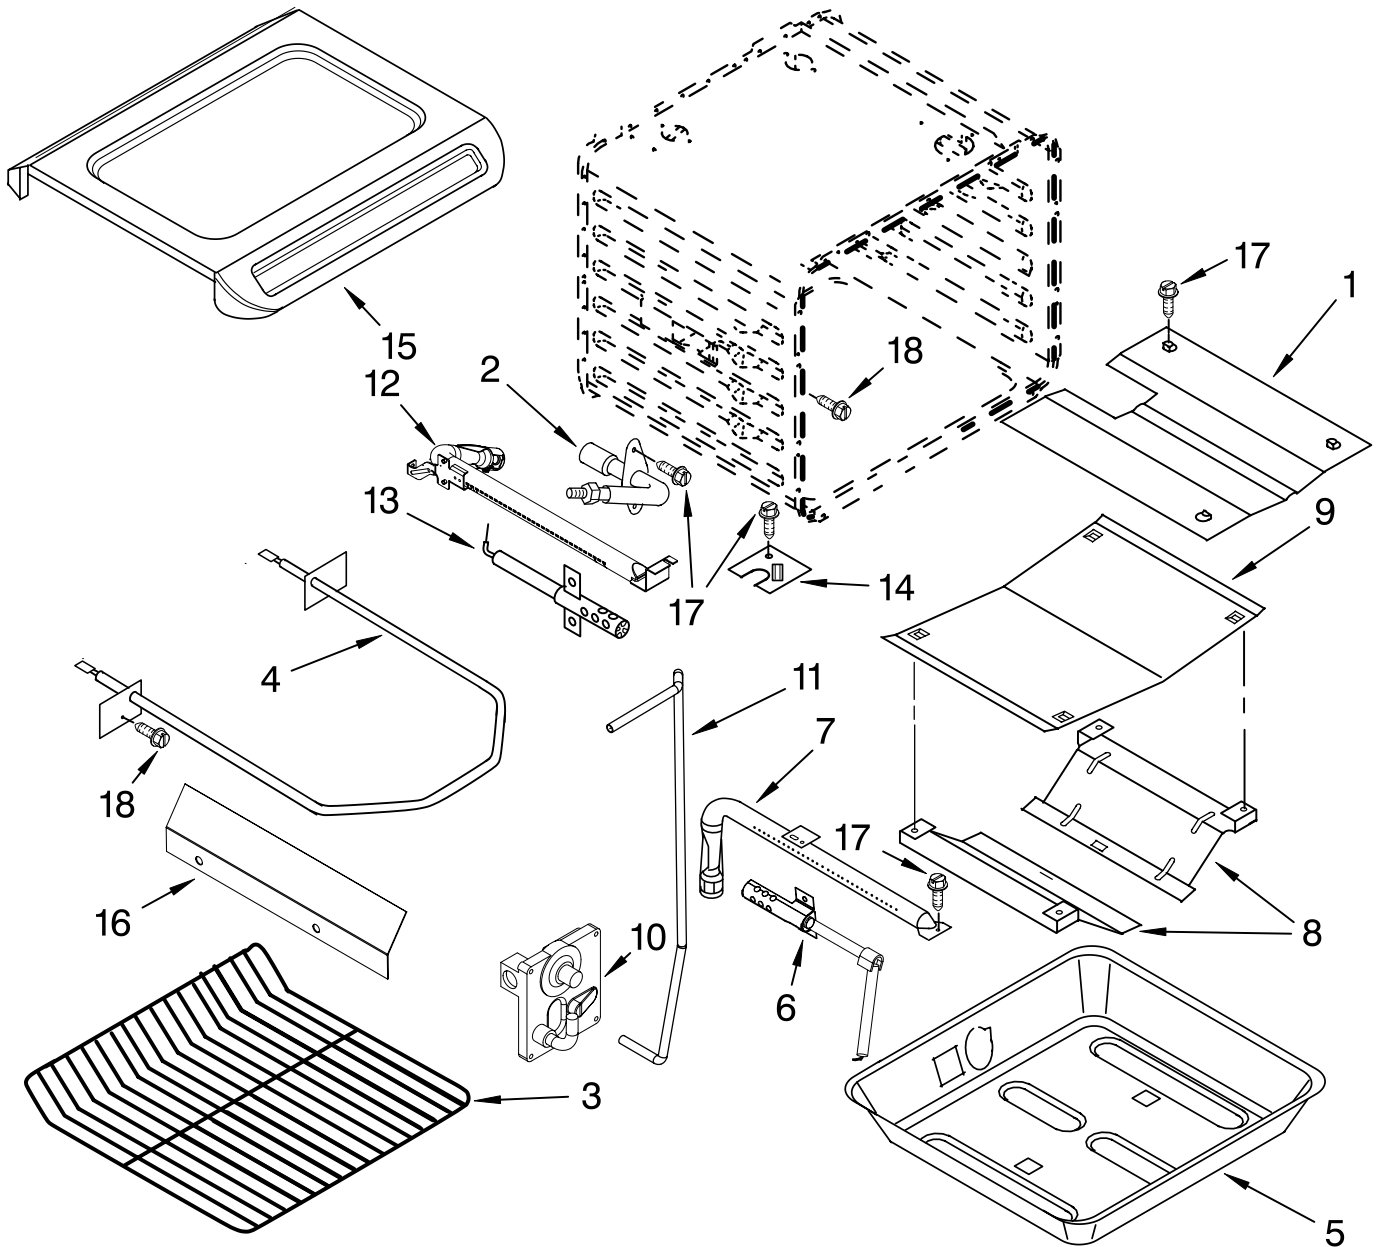

INTERNAL OVEN PARTS

For Models: KGSK901SBL02, KGSK901SWH02, KGSK901SSS02
(Black) (White) (Stainless)

Illus. No.	Part No.	DESCRIPTION
1	9752980	Shield, Flame
2	9757779	Fitting, Broiler
3	W10179152	Rack, Oven
4	9760776	Element, Broil
5	4453957	Pan Support, Bake
6	9760229	Electrode, Bake

Illus. No.	Part No.	DESCRIPTION
7	9760228	Burner, Bake Log
8	9752737	Shield, Oven
9	4453984	Shield, Bake Flame
10	9763716	Valve, Assemble
11	9756831	Tube, Broil
12	W10111219	Burner, Broil

Illus. No.	Part No.	DESCRIPTION
13	8054129	Ignitor, Broil
14	4454009	Cover, Ignitor
15	4453920	Pan, Oven Bottom
16	W10153101	Diverter, Air
17	3196176	Screw
18	4449154	Screw

FOR ORDERING INFORMATION REFER TO PARTS PRICE LIST