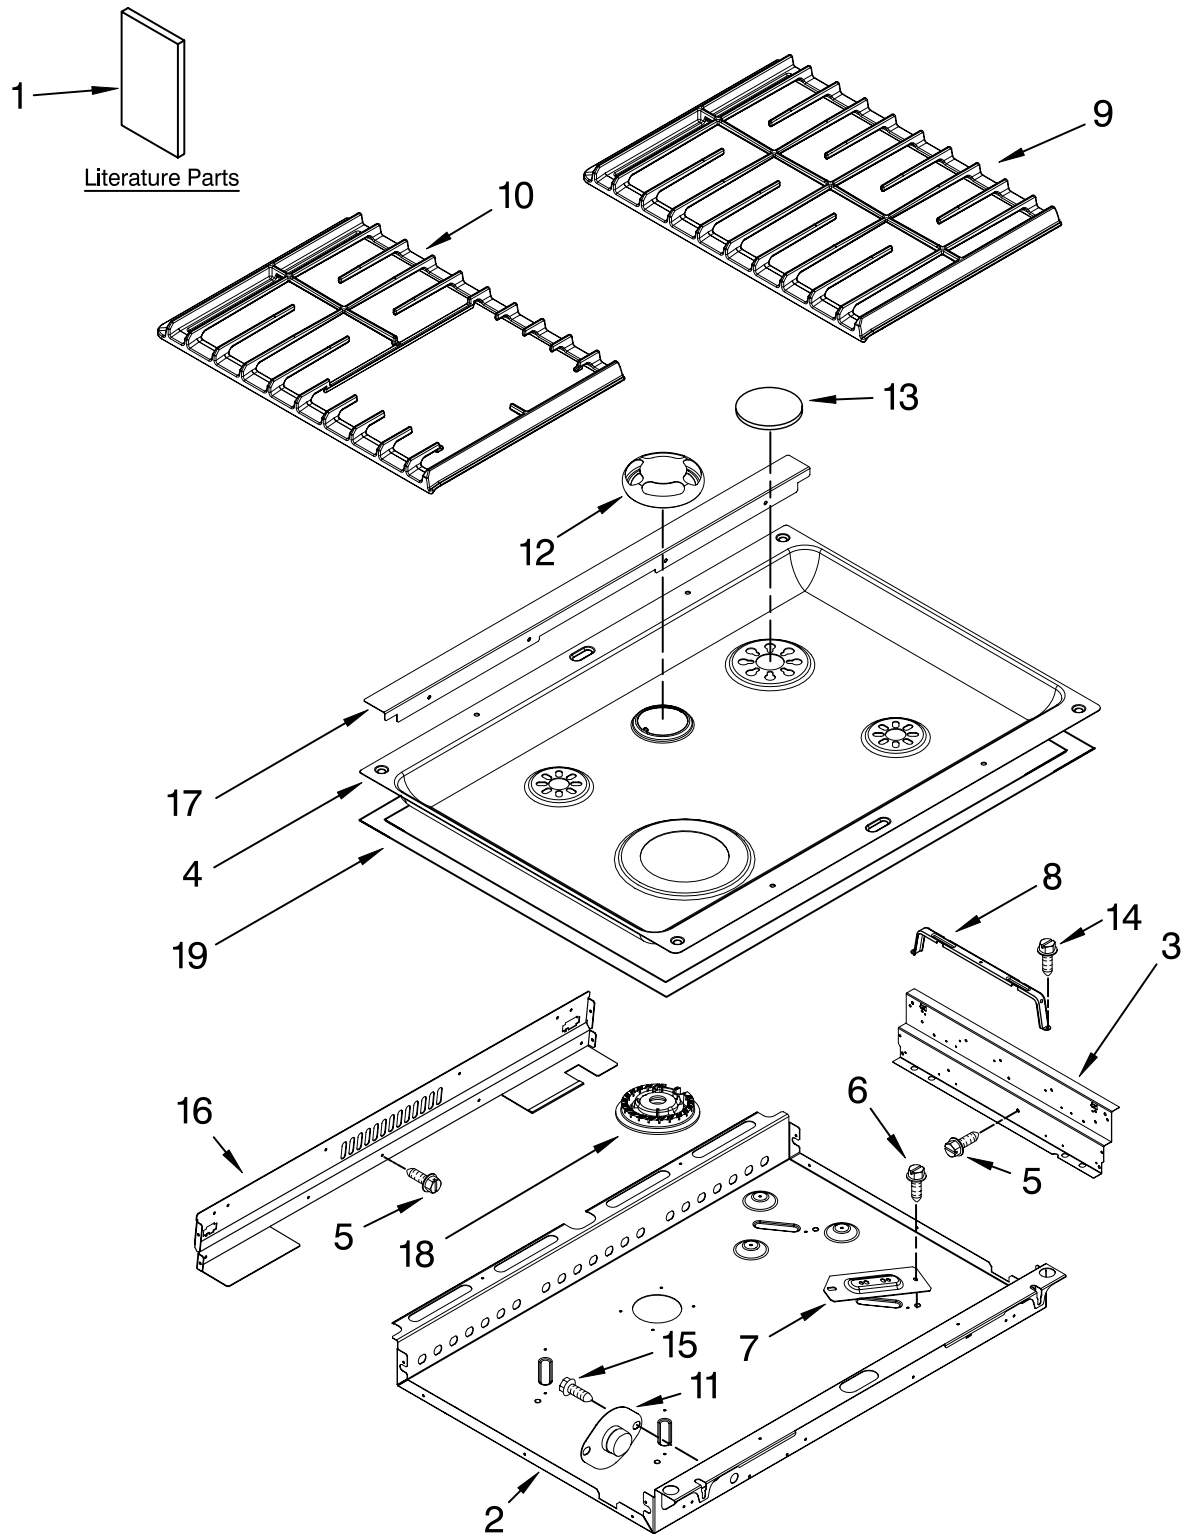

KitchenAid® COOKTOP PARTS

For Models: KGSK901SBL02, KGSK901SWH02, KGSK901SSS02
(Black) (White) (Stainless)

30" Freestanding
GAS OVEN
CONVECTION

FOR ORDERING INFORMATION REFER TO PARTS PRICE LIST