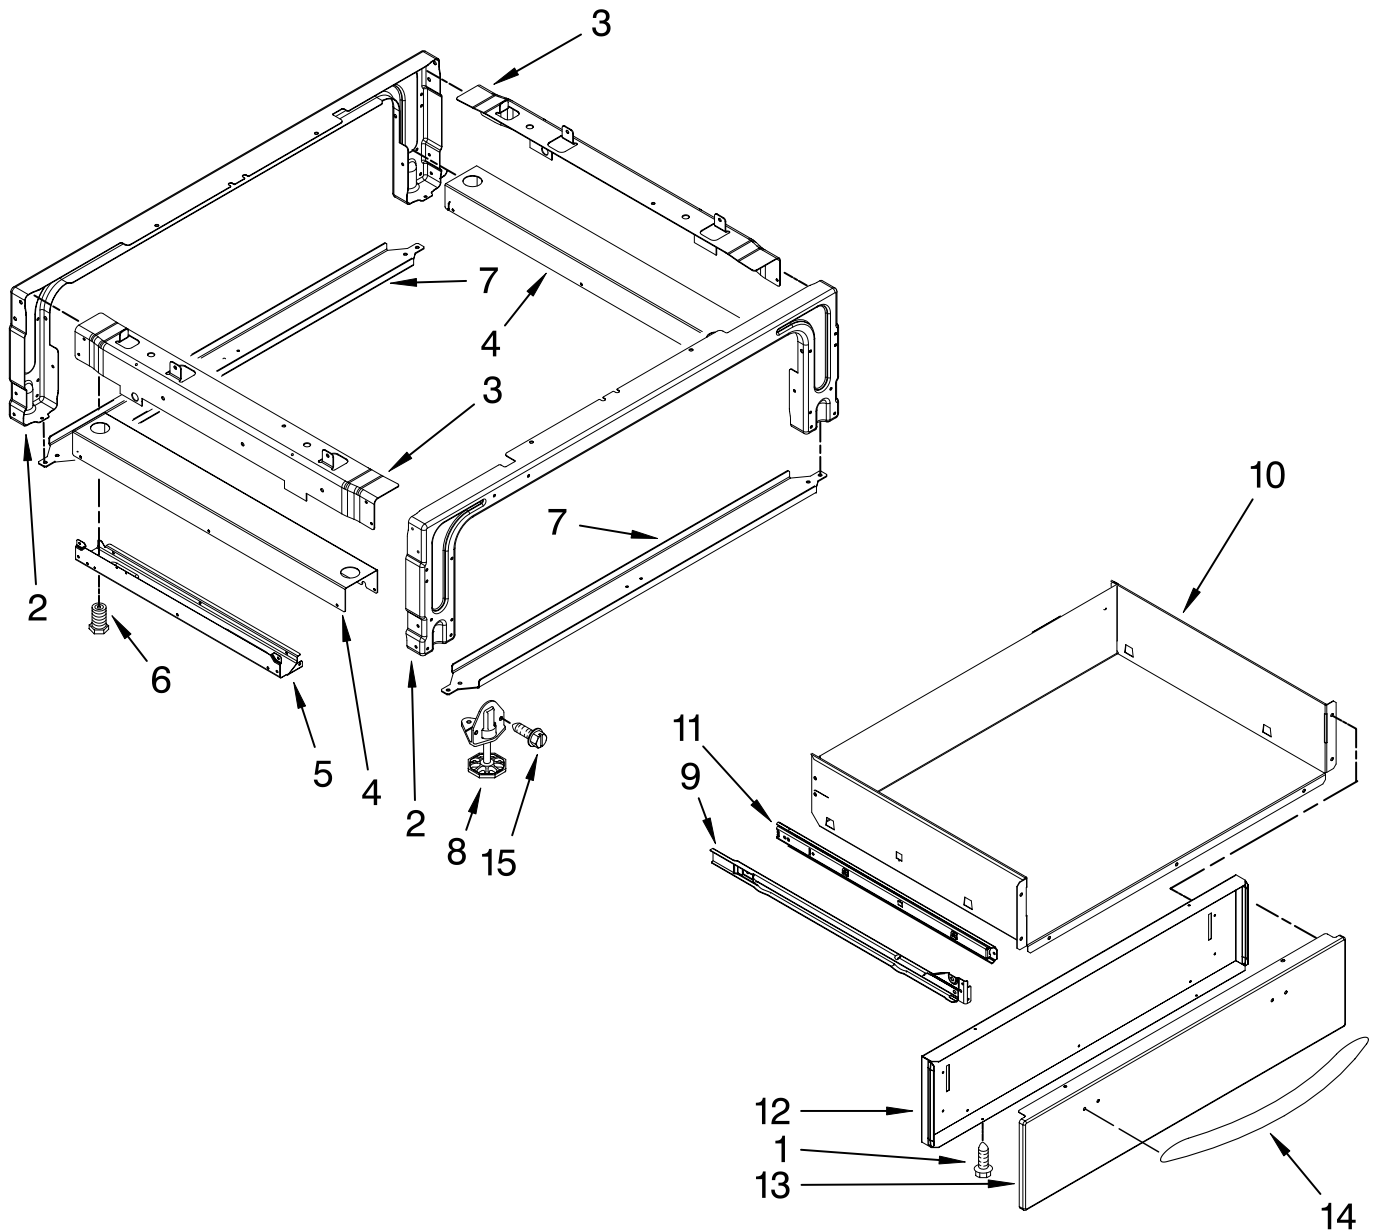

# DRAWER PARTS

For Models: KGSK901SBL02, KGSK901SWH02, KGSK901SSS02  
(Black) (White) (Stainless)

Illus. No.	Part No.	DESCRIPTION
1	3400805	Screw
2	9763501BL	Support, Front & Rear
3	4453720	Brace, Drawer Right
	4453721	Left
4	9759965	Bracket, Base Side (2)
5	9759953	Right
	9759954	Left