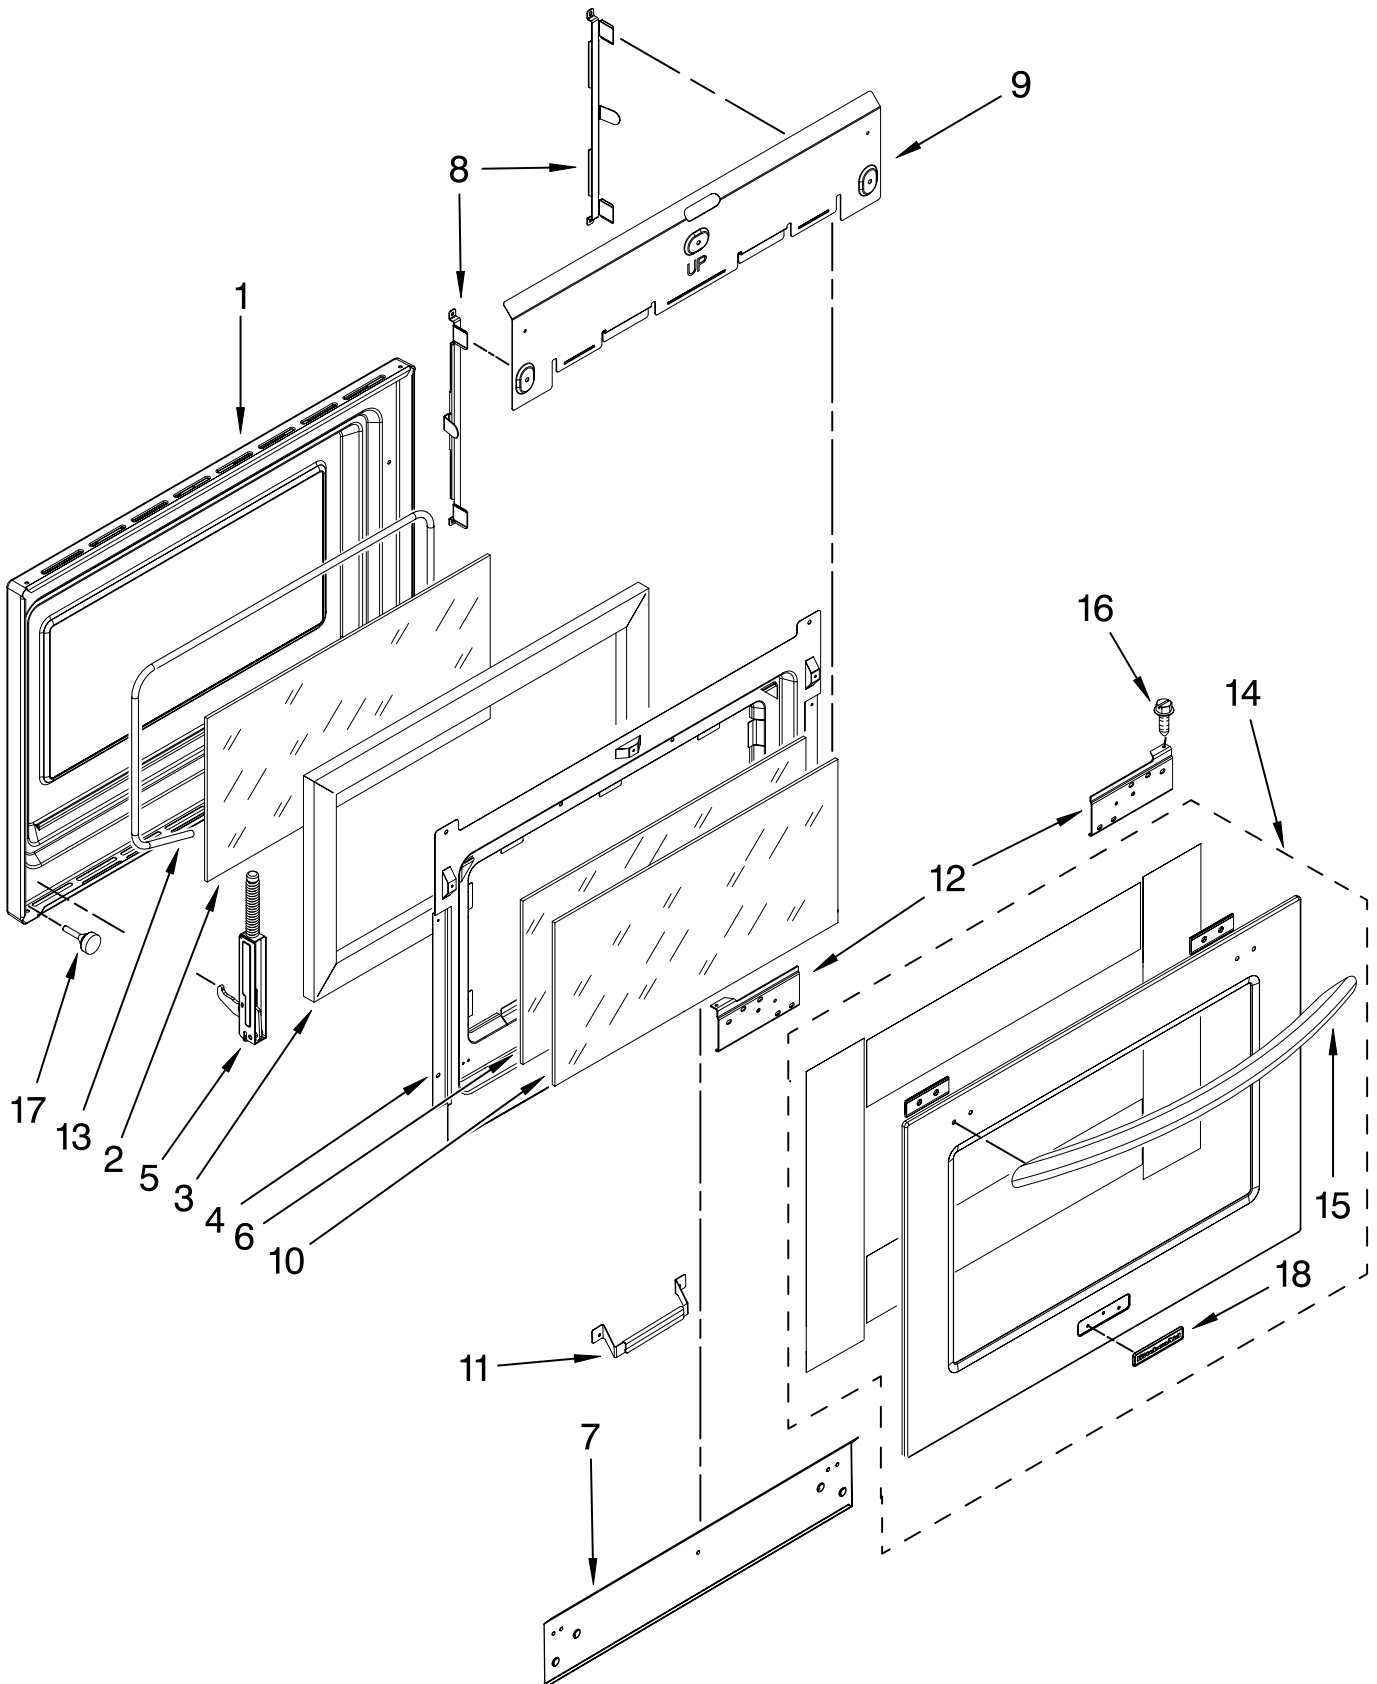

DOOR PARTS

For Models: KGSK901SBL02, KGSK901SWH02, KGSK901SSS02
(Black) (White) (Stainless)

FOR ORDERING INFORMATION REFER TO PARTS PRICE LIST

DOOR PARTS

For Models: KGSK901SBL02, KGSK901SWH02, KGSK901SSS02

(Black)

(White)

(Stainless)

Illus. No.	Part No.	DESCRIPTION
1	9759413	Panel, Door
2	9757706	Glass, Inner
3	4451722	Insulation, Door
4	4457132	Retainer, Glass
5		Hinge, Oven Door
	9760579	Right
	9760580	Left
6	9759225	Glass, Inner
7	4457114	Shield, Heat Bottom
8	9759229	Bracket, Glass Side
9	4457104	Shield, Heat Top
10	9759225	Glass, Inner Door
11	9759230	Bracket, Central
12		Bracket, Handle
	9763497	Right
	9763496	Left
13	8522415	Seal, Window
14		Assembly, Door Kit
	W10131888	Black
	W10131889	White
15		Handle, Door
	8303774BL	Black
	8303774WH	White
	8303774SS	Stainless
16	3196184	Screw
17	4448520	Bumper, Door (3)
18		Badge
	8304603BL	Black
	8304603WH	White
	8304603SS	Stainless

FOR ORDERING INFORMATION REFER TO PARTS PRICE LIST