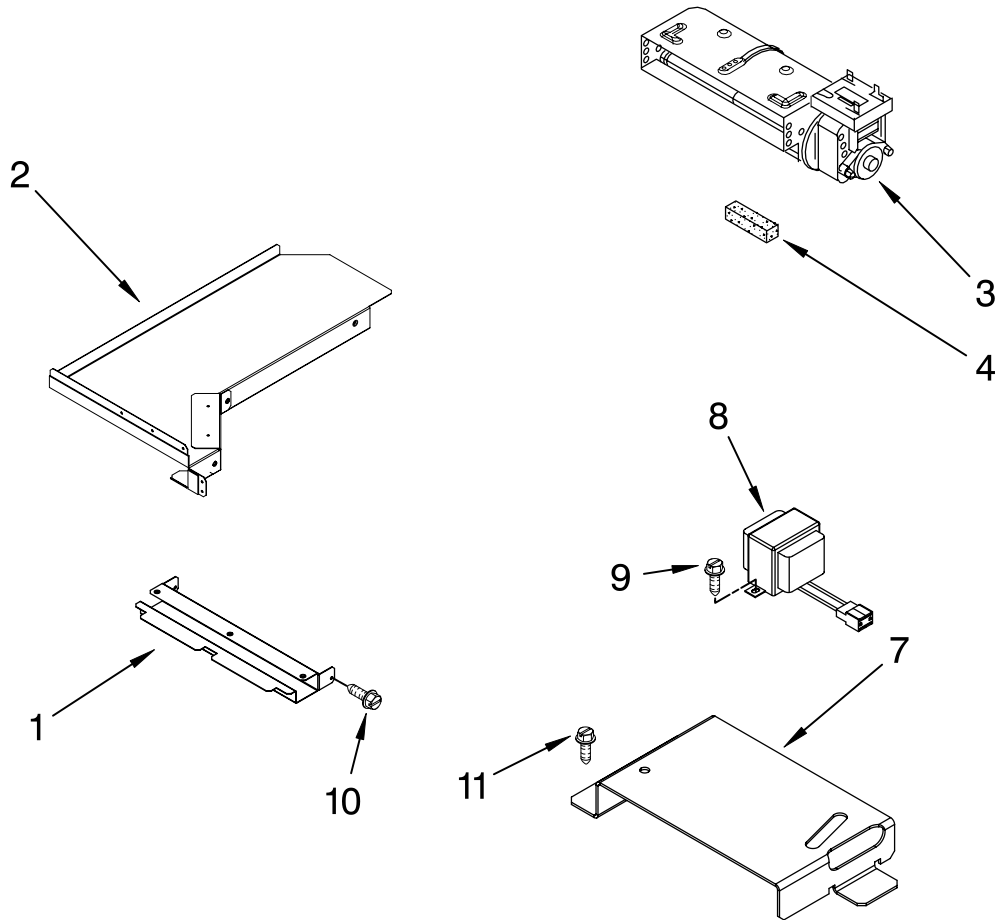

TOP VENTING PARTS

For Models: KGSS907SBL02, KGSS907SWH02, KGSS907SSS02
(Black) (White) (Stainless)

Illus. No.	Part No.	DESCRIPTION
1	W10203758	Front, Air Duct
2		Top, Air Duct
	W10068590	Right
	W10068600	Left
3	9759320	Blower
4	4451758	Block, Foam
7	9757829	Bracket, Transformer
8	W10111628	Transformer
9	3196537	Screw
10	4449040	Screw
11	4449809	Screw

FOR ORDERING INFORMATION REFER TO PARTS PRICE LIST