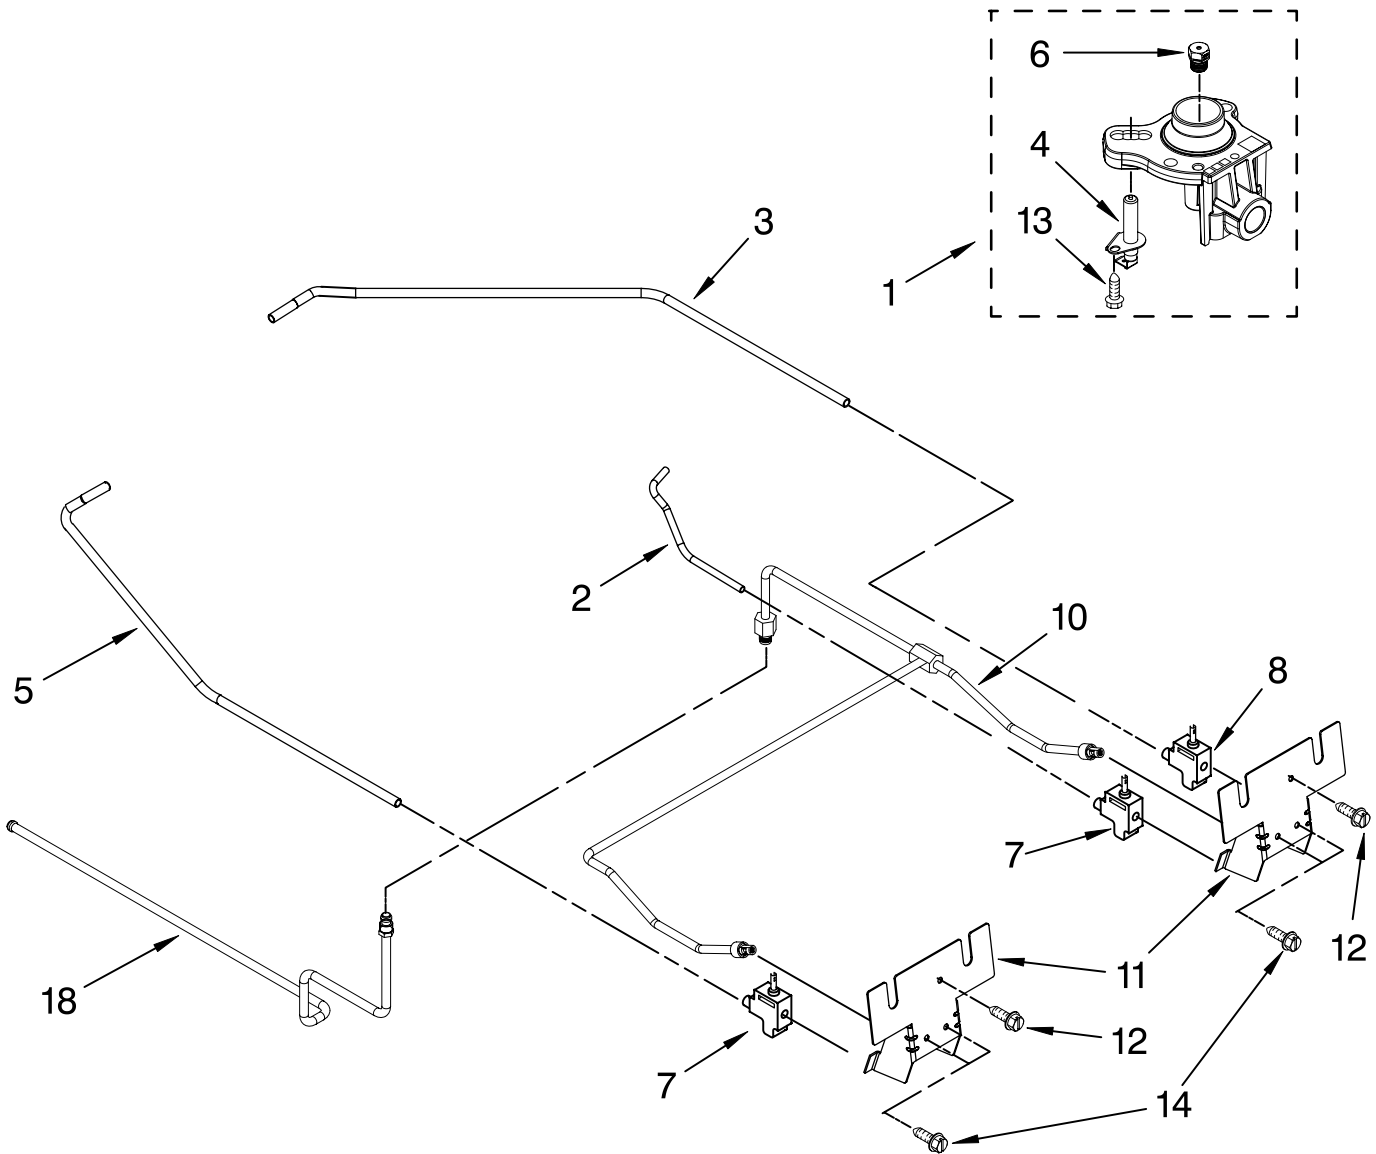

COOKTOP BURNER PARTS

For Models: KGSS907SBL02, KGSS907SWH02, KGSS907SSS02
(Black) (White) (Stainless)

Illus. No.	Part No.	DESCRIPTION
1	W10128446 LR, RF W10128455 RR	Burner Base
2	9761069	Tubing, Burner(RF)
3	9761070	Tubing, Burner(RR)
4	W10110378	Ingitor, Orifice Holder
5	9761068	Tubing, Burner(LR)

Illus. No.	Part No.	DESCRIPTION
6	9762937 LR, RF 9762938 RR	Orifice
7	4456816	Valve, Burner Small (2)
8	4456817	Valve, Burner Large
10	9761648	Tube, Manifold

Illus. No.	Part No.	DESCRIPTION
11	9761641 TCB 9761642 Cooktop	Manifold
12	3196537	Screw
13	8273062	Screw
14	8523704	Bolt, Valve (4)
18	4453754	Tubing GDS to Manifold

FOR ORDERING INFORMATION REFER TO PARTS PRICE LIST