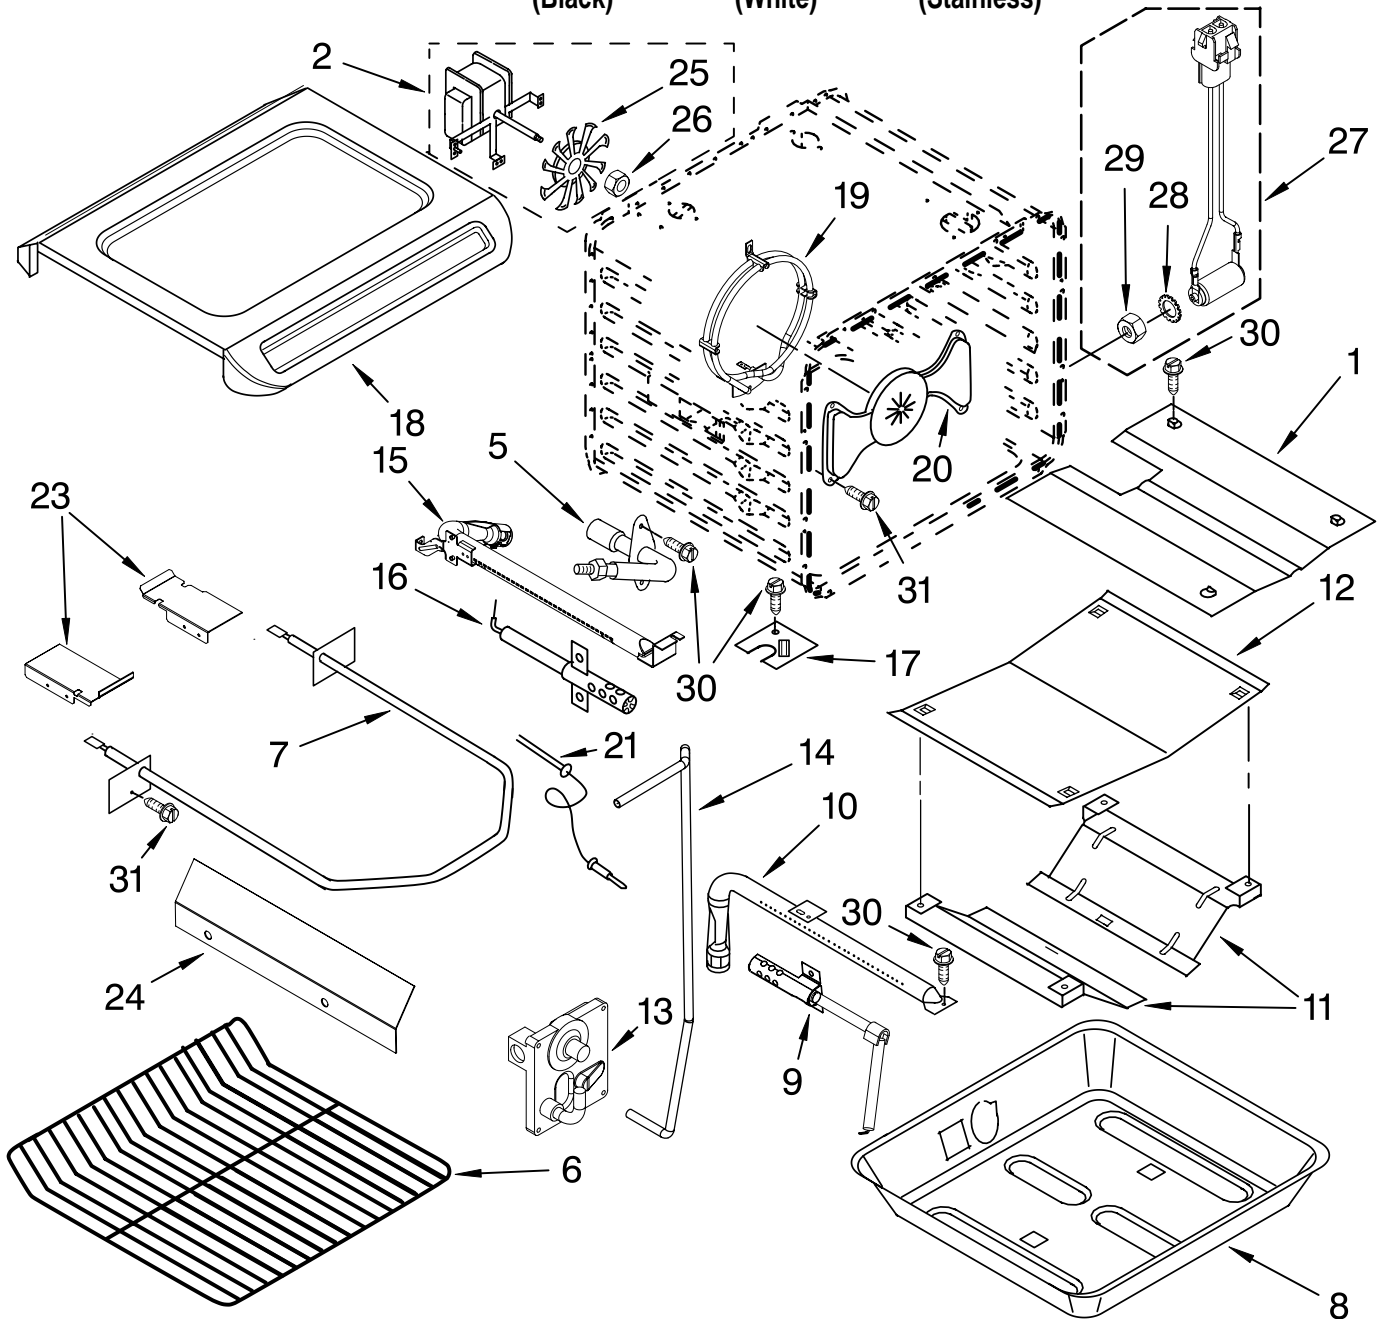

FOR ORDERING INFORMATION REFER TO PARTS PRICE LIST

INTERNAL OVEN PARTS

For Models: KGSS907SBL02, KGSS907SWH02, KGSS907SSS02

(Black)

(White)

(Stainless)

Illus. No.	Part No.	DESCRIPTION
1	9752980	Shield, Flame
2	W10196895	Motor, Convection
5	9757779	Fitting, Broiler
6	W10179152	Rack, Oven
7	9760776	Element, Broil
8	4453957	Pan Support, Bake
9	9760229	Electrode, Bake
10	9760228	Burner, Bake Log
11	9752737	Shield, Oven
12	4453984	Shield, Bake Flame
	3196176	Screw

Illus. No.	Part No.	DESCRIPTION
23		Shield, Element
	W10153093	Right
	W10153094	Left
24	W10153101	Diverter, Air
25	W10116351	Blade, Fan
26	W10116349	Nut
27	9755543	Jack, Meat Probe
28	9755547	Washer, Lock External
29	9755546	Hex Nut
30	3196176	Screw
31	4449154	Screw