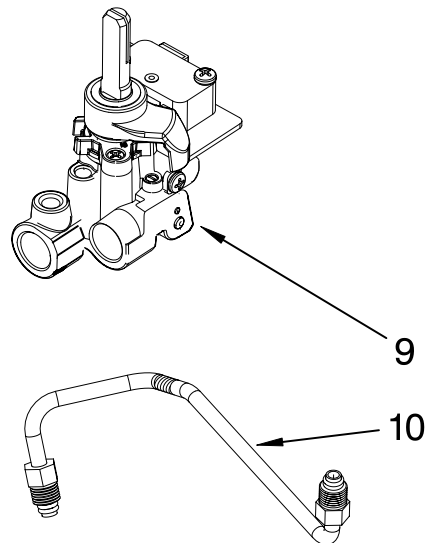

FOR ORDERING INFORMATION REFER TO PARTS PRICE LIST