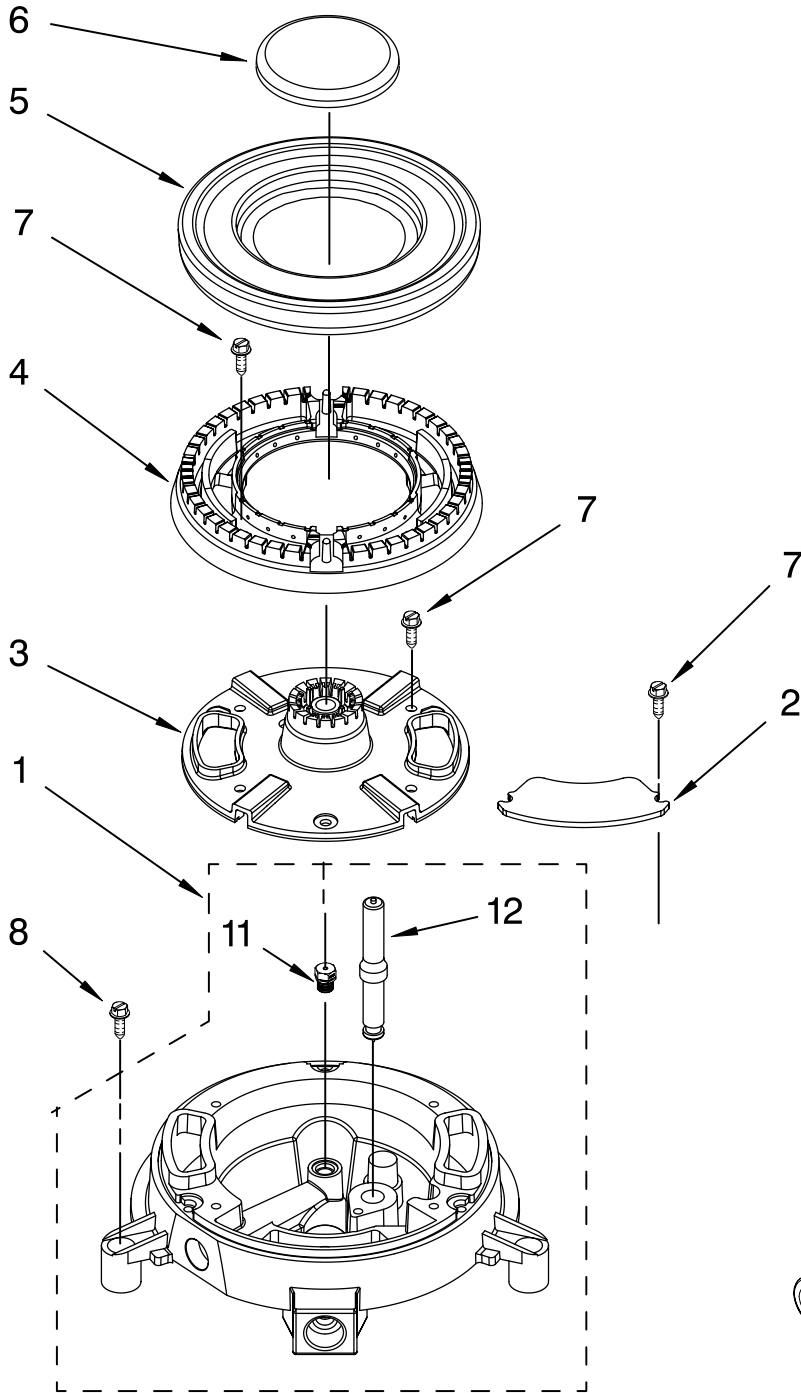

Illus. No.	Part No.	DESCRIPTION
23		Shield, Element
	W10153093	Right
	W10153094	Left
24	W10153101	Diverter, Air
25	W10116351	Blade, Fan
26	W10116349	Nut
27	9755543	Jack, Meat Probe
28	9755547	Washer, Lock External
29	9755546	Hex Nut
30	3196176	Screw
31	4449154	Screw

FOR ORDERING INFORMATION REFER TO PARTS PRICE LIST

COOKTOP BURNER PARTS

For Models: KGSS907SBL02, KGSS907SWH02, KGSS907SSS02
 (Black) (White) (Stainless)

Illus. No.	Part No.	DESCRIPTION
1	W10128446 LR, RF W10128455 RR	Burner Base
2	9761069	Tubing, Burner(RF)
3	9761070	Tubing, Burner(RR)
4	W10110378	Ingitor, Orifice Holder
5	9761068	Tubing, Burner(LR)

Illus. No.	Part No.	DESCRIPTION
6	9762937 LR, RF 9762938 RR	Orifice
7	4456816	Valve, Burner Small (2)
8	4456817	Valve, Burner Large
10	9761648	Tube, Manifold

Illus. No.	Part No.	DESCRIPTION
11	9761641 TCB 9761642 Cooktop	Manifold
12	3196537	Screw
13	8273062	Screw
14	8523704	Bolt, Valve (4)
18	4453754	Tubing GDS to Manifold

FOR ORDERING INFORMATION REFER TO PARTS PRICE LIST

TRIPLE CROWN BURNER

For Models: KGSS907SBL02, KGSS907SWH02, KGSS907SSS02
 (Black) (White) (Stainless)

Illus. No.	Part No.	DESCRIPTION
1	9761639	Burner Assembly Triple Crown Burner
2	8285250	Plate, Closure
3	8285255	Internal Head, Triple Crown
4	8285256	External Head, Triple Crown Burner
5		Cap, Burner External
	8285258	Matte Black
	8285258SD	Satin Cumberland
6		Cap, Burner Internal
	9758829CB	Matte Black
	9758829SD	Satin Cumberland
7	3400702	Screw
8	3400843	Screw
9	9760519	Valve, T.C.B.
10		Tube, T.C.B. Gas
	9761072	Outer
	9761071	Inner
11		Orifice
	9762443	Internal
	9762442	External
12	9763494	Igniter