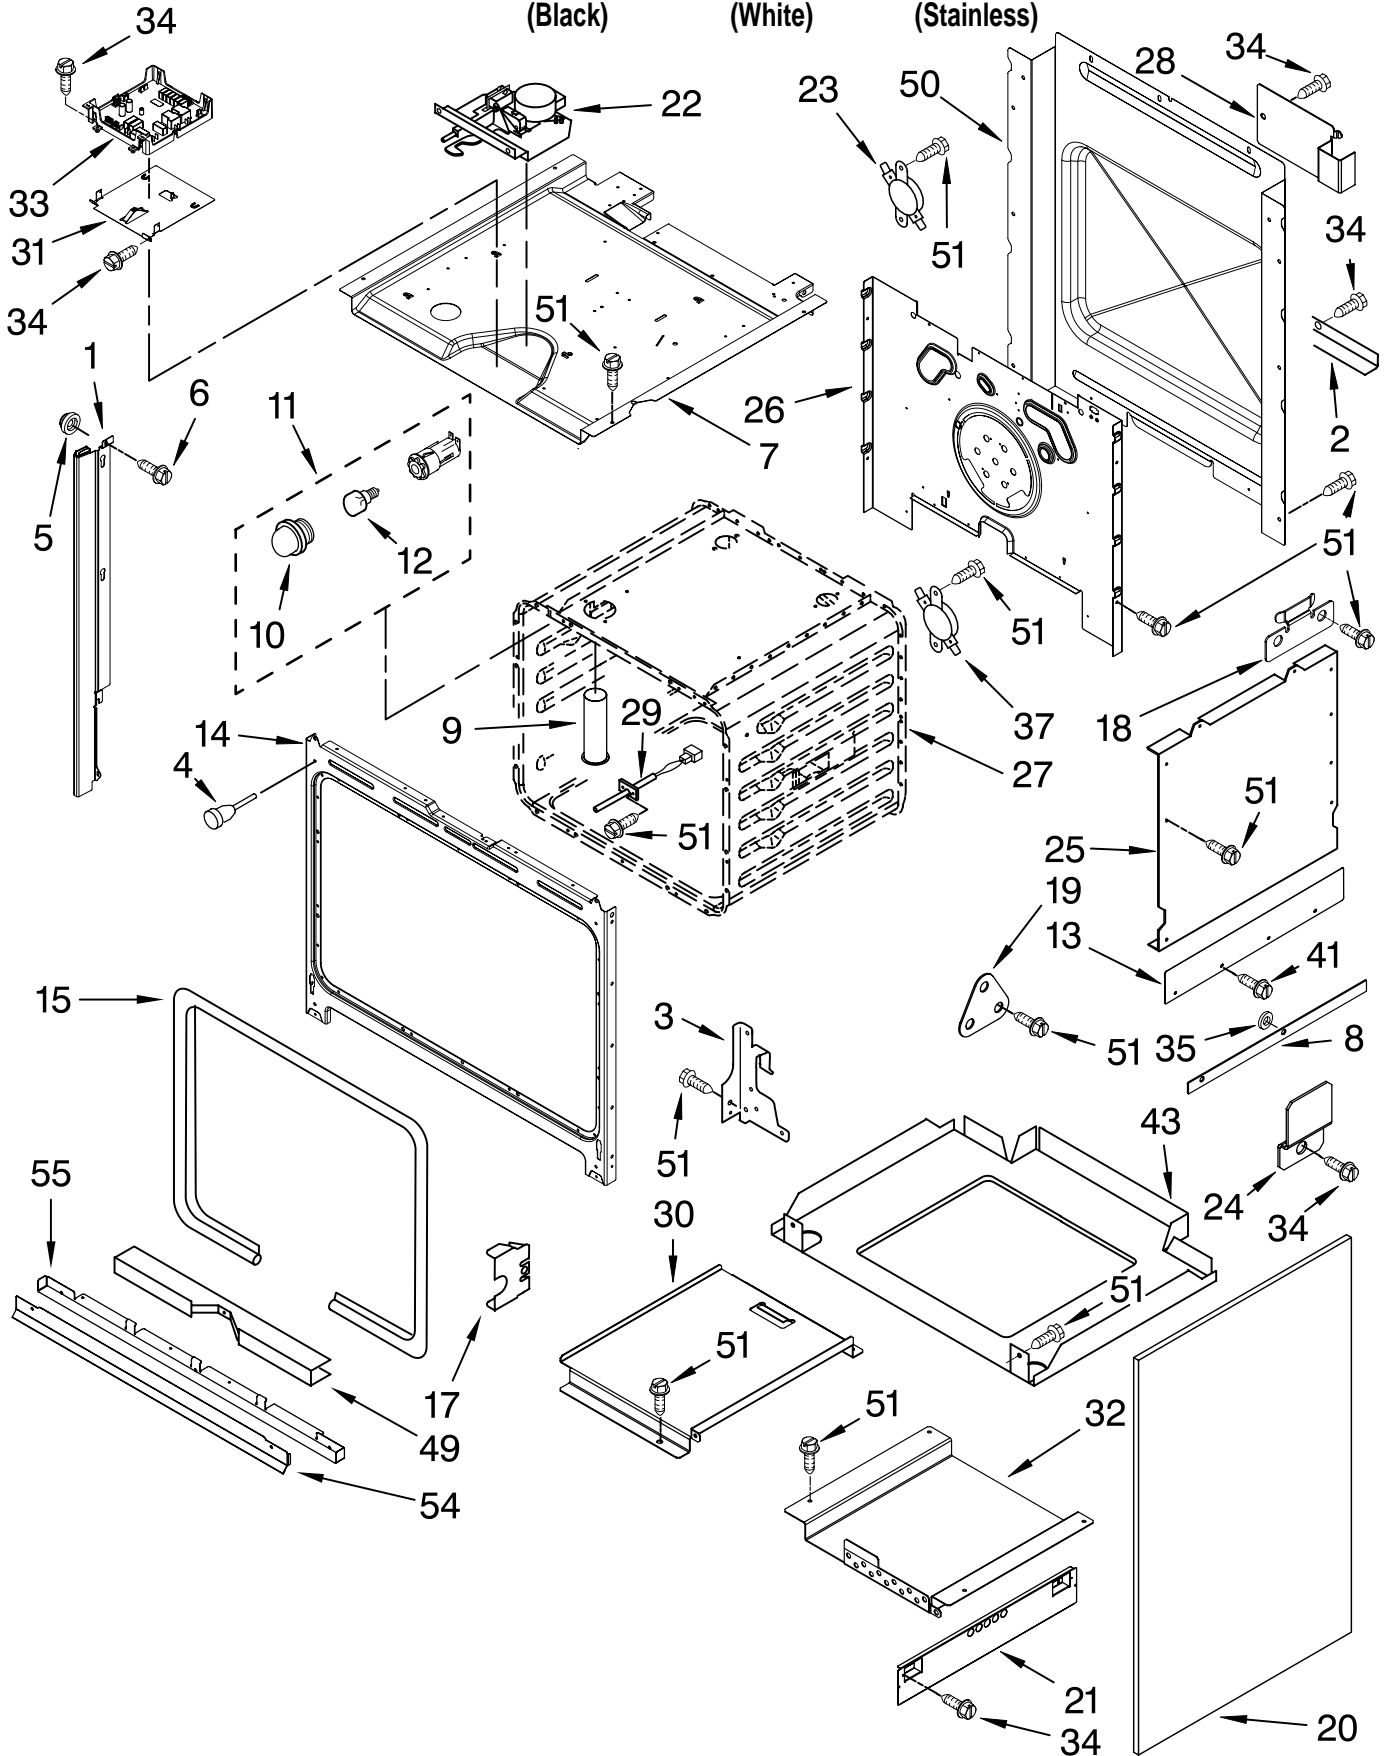

OVEN PARTS

For Models: KGSS907SBL02, KGSS907SWH02, KGSS907SSS02

(Black)

(White)

(Stainless)

FOR ORDERING INFORMATION REFER TO PARTS PRICE LIST