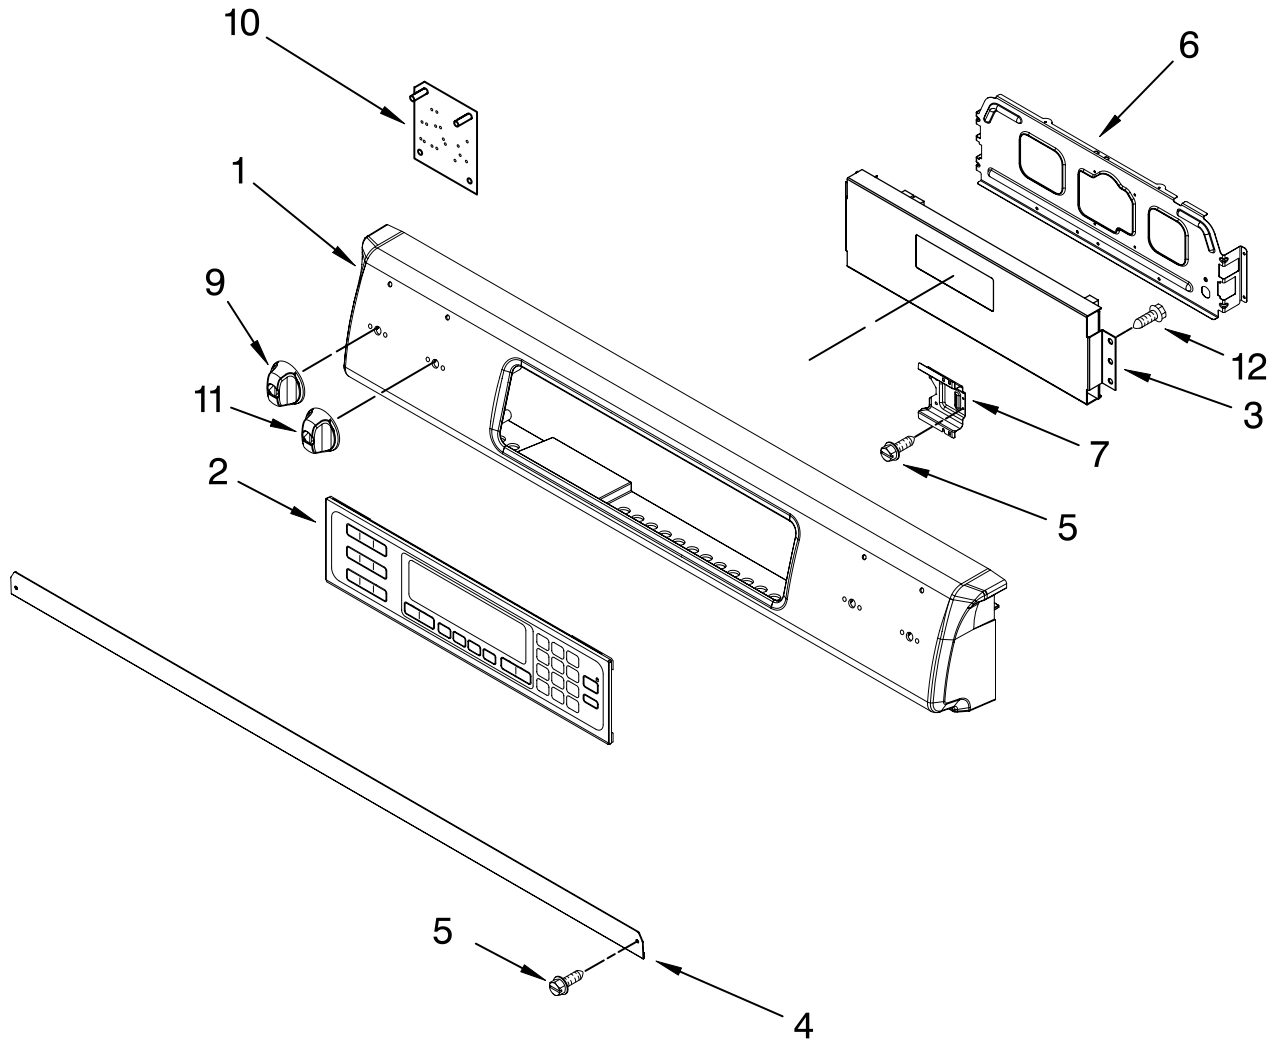

CONTROL PANEL PARTS

For Models: KGSS907SBL02, KGSS907SWH02, KGSS907SSS02
(Black) (White) (Stainless)

Illus. No.	Part No.	DESCRIPTION	Illus. No.	Part No.	DESCRIPTION	Illus. No.	Part No.	DESCRIPTION
1		Control Panel	6	9757409	Support, Gas Valve	10	9758080	Module, Spark
	W10117036	Black	7	9761745	Bracket, Touchsensor	11		Knob, TCB LF
	W10117038	White					W10193263	Black
	W10156273	Stainless	9		Knob, Burner RF, RR, LR		W10193261	White
2	9761566	Switch, Membrane		W10193275	Black		W10156262	Stainless
3	9762794	Control, Interface		W10193273	White	12	9780271	Screw
4	W10105370	Shield, Console		W10156265	Stainless			
5	3196537	Screw						

FOR ORDERING INFORMATION REFER TO PARTS PRICE LIST