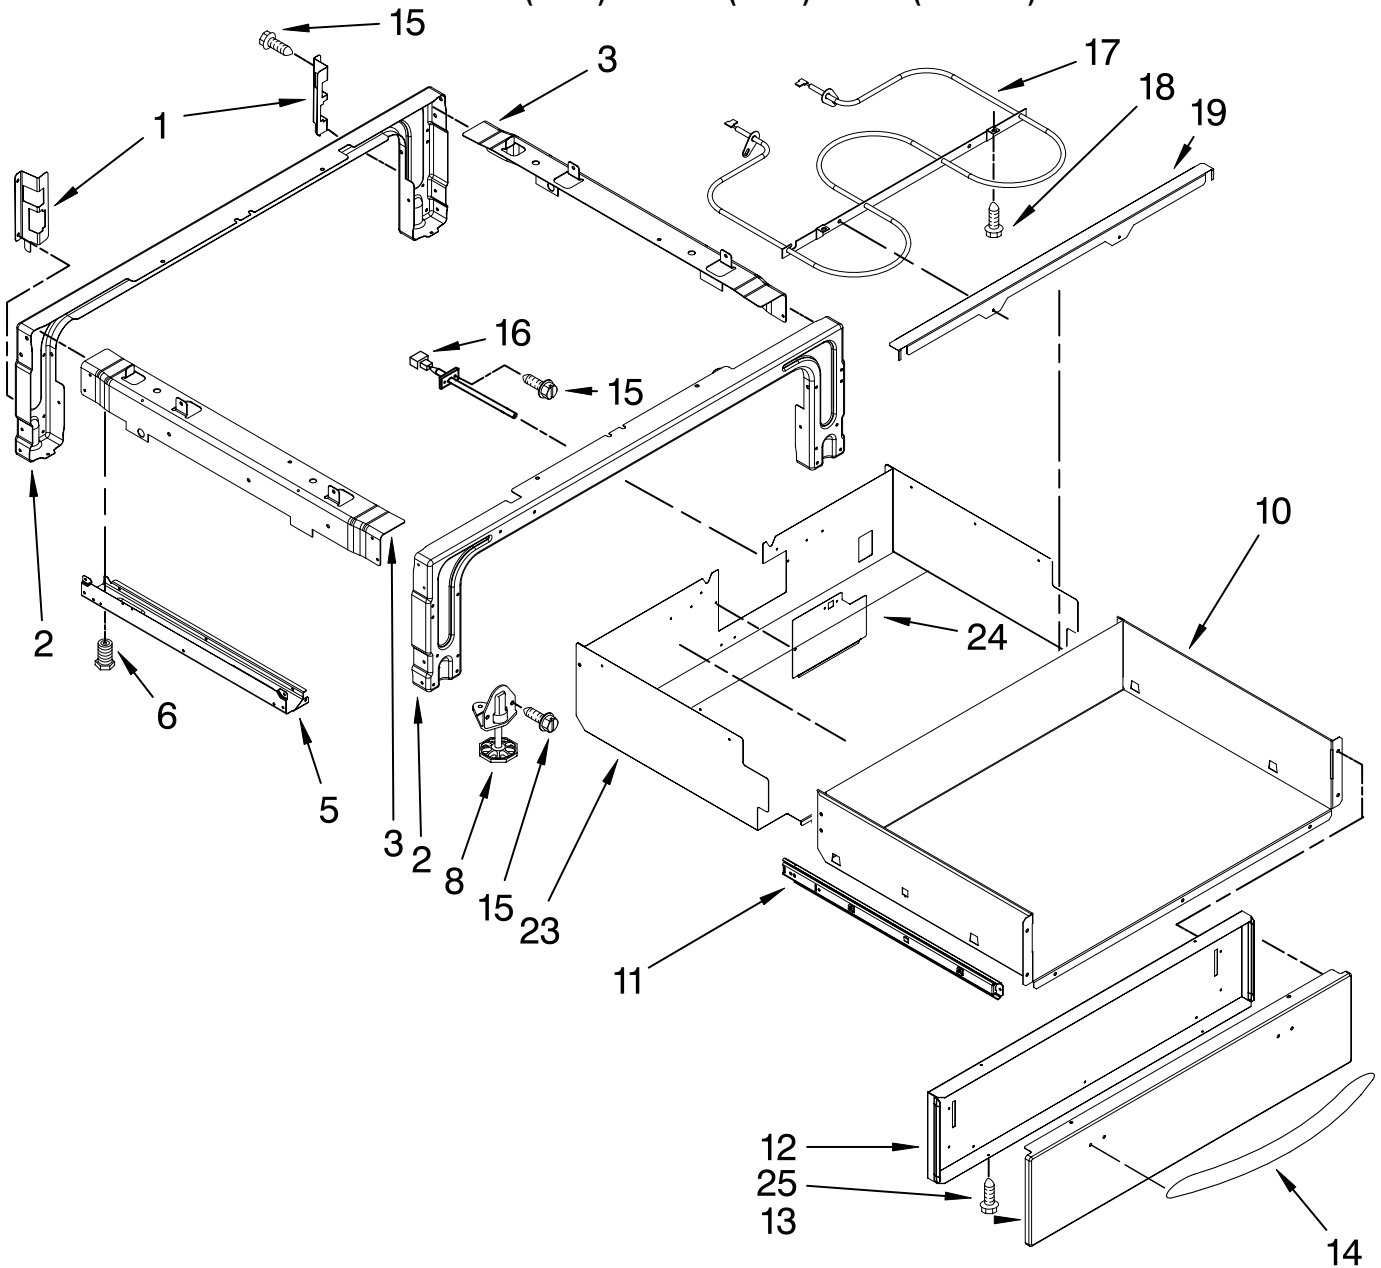

DRAWER PARTS

For Models: KGSS907SBL02, KGSS907SWH02, KGSS907SSS02
(Black) (White) (Stainless)

Illus. No.	Part No.	DESCRIPTION
2	9763501BL	Support, Front & Rear
3	4453720	Brace, Drawer Right
	4453721	Left
5	9759953	Side, Base Right
	9759954	Left
6	W10058460	Foot
8	3196037	Foot Assembly

Illus. No.	Part No.	DESCRIPTION
10	W10164163	Drawer
12	W10164169	Panel, Drawer
13	W10203760	Front, Drawer Black
	W10203762	White
	W10203763	Stainless
14	9761573BL	Handle, Drawer Black
	9761573WH	White
	9761573SS	Stainless

Illus. No.	Part No.	DESCRIPTION
15	3196537	Screw
16	8274149	Thermistor
17	9760775	Element, Warming
18	4449809	Screw
19	9758676	Support, Element
23	9761796	Enclosure, Warming Drawer
24	W10153099	Cover, Access
25	3400805	Screw

FOR ORDERING INFORMATION REFER TO PARTS PRICE LIST