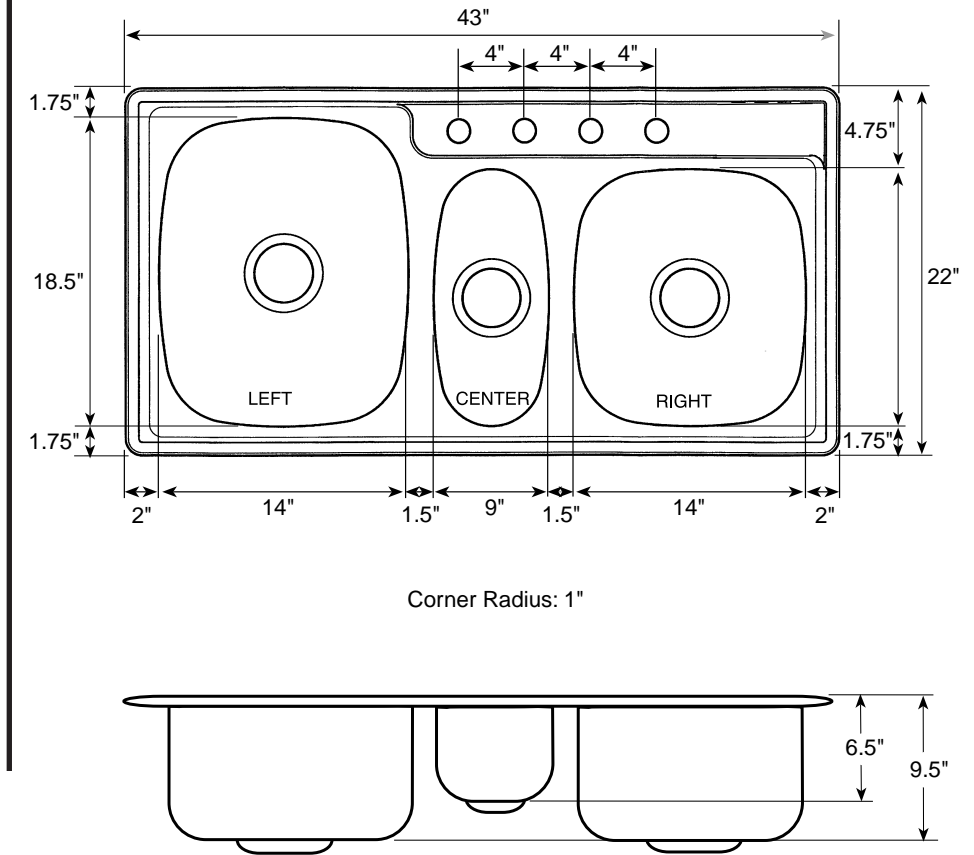

KitchenAid® Topmount Triple Offset Bowl Sink

PRODUCT MODEL NUMBERS

KST95T1M
KST95T3M
KST95T4M

OVERALL DIMENSIONS

NOTE: Fits 45" Cabinet

Model #	Overall Dimension	Bowl Dimensions		Sink Depth	Faucet Holes	Gauge	Cutout Dimensions
		Length	Width				
KST95T1M	22" x 43"	L: 14" C: 9" R: 14"	L: 18 1/2" C: 15 1/2" R: 15 1/2"	L: 9 1/2" C: 6 1/2" R: 9 1/2"	1	18	21 1/4" x 42 1/4"
KST95T3M	22" x 43"	L: 14" C: 9" R: 14"	L: 18 1/2" C: 15 1/2" R: 15 1/2"	L: 9 1/2" C: 6 1/2" R: 9 1/2"	3	18	21 1/4" x 42 1/4"
KST95T4M	22" x 43"	L: 14" C: 9" R: 14"	L: 18 1/2" C: 15 1/2" R: 15 1/2"	L: 9 1/2" C: 6 1/2" R: 9 1/2"	4	18	21 1/4" x 42 1/4"