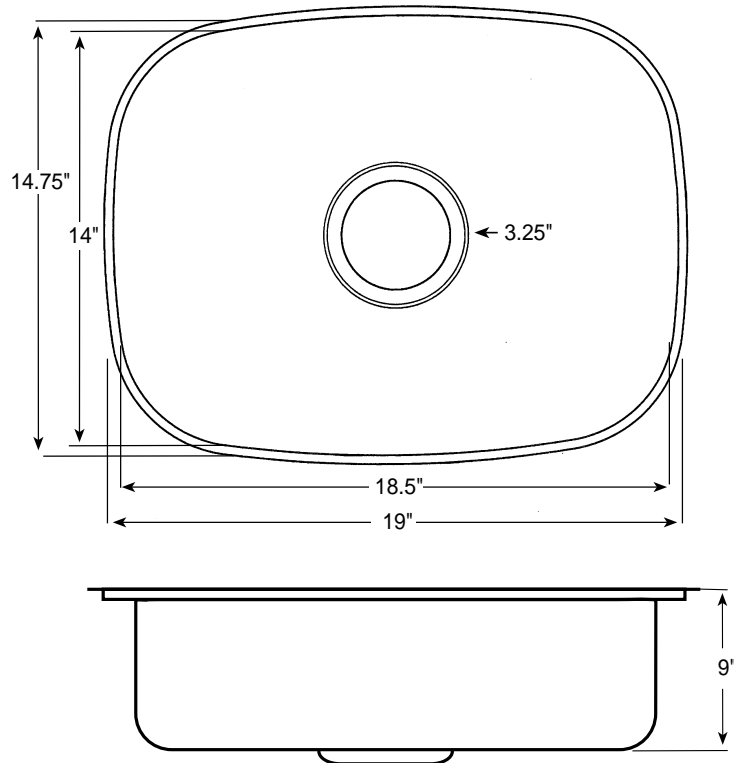

KitchenAid® Undermount Single Large Bowl Sink

PRODUCT MODEL NUMBERS

KSU90L0M

OVERALL DIMENSIONS

NOTE: Fits 24" Cabinet

Overall Dimension	Bowl Dimensions		Sink Depth	Faucet Holes	Gauge	Cutout Dimensions
	Length	Width				
19" x 14 3/4"	18 1/2"	14"	9"	0	18	refer to template in box