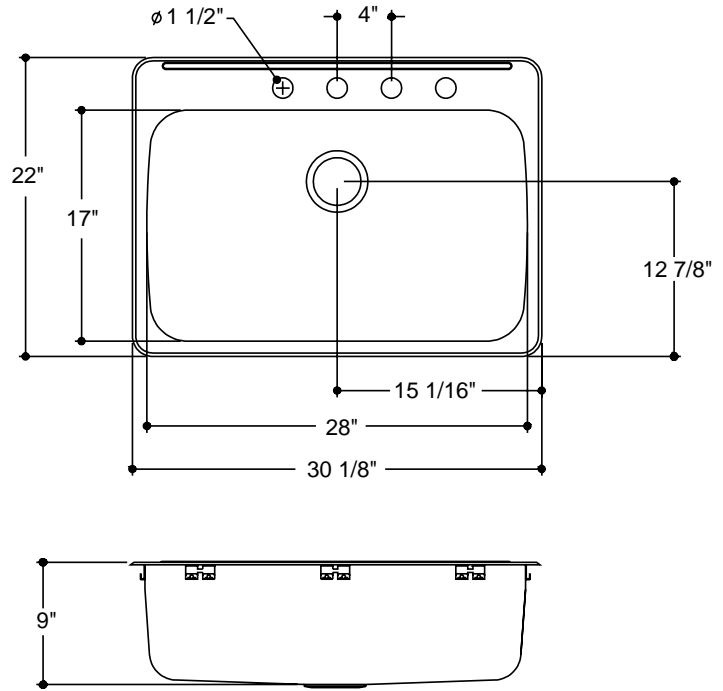

KitchenAid® Topmount Single Large Bowl Sink

PRODUCT MODEL NUMBERS

KSV90L1M
KSV90L3M
KSV90L4M

OVERALL DIMENSIONS

NOTE: Fits 33" Cabinet

Model #	Overall Dimension	Bowl Dimensions		Sink Depth	Faucet Holes	Gauge	Cutout Dimensions
		Length	Width				
KSV90L1M	22" x 30 1/8"	28"	17"	9"	1	18	refer to template in box
KSV90L3M	22" x 30 1/8"	28"	17"	9"	3	18	refer to template in box
KSV90L4M	22" x 30 1/8"	28"	17"	9"	4	18	refer to template in box