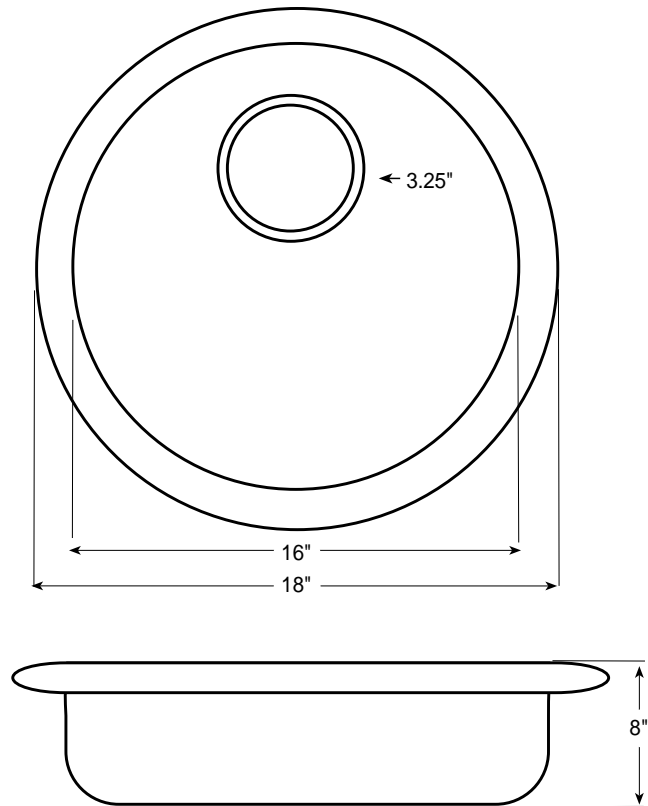

## PRODUCT MODEL NUMBERS

KSW80R0M

## OVERALL DIMENSIONS

**NOTE:** Fits 24" Cabinet

Overall Dimension	Bowl Diameter	Sink Depth	Gauge	Cutout Dimension
18" Round	16"	8"	18	refer to template in box