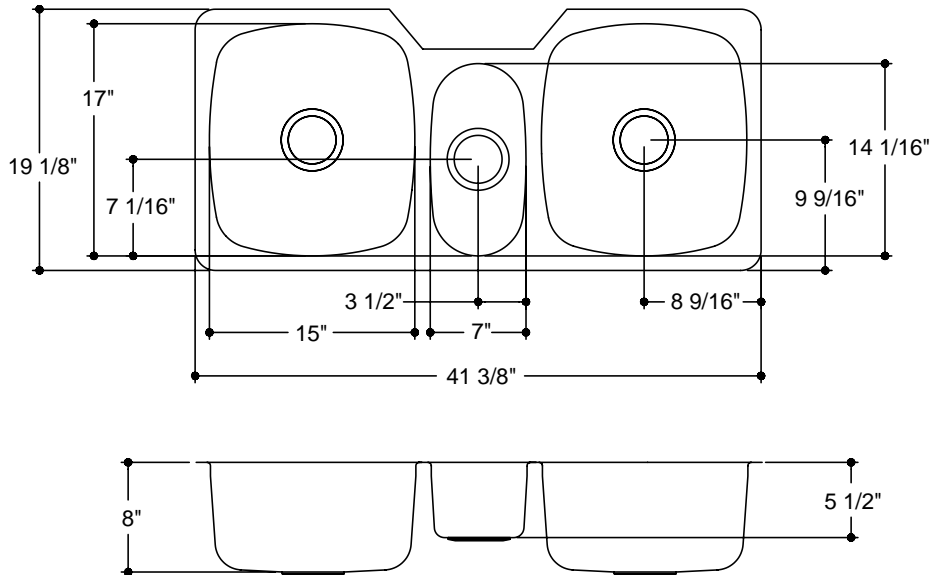

KitchenAid® Undermount Triple Bowl Sink

PRODUCT MODEL NUMBERS

KSW80T0M

OVERALL DIMENSIONS

NOTE: Fits 45" Cabinet

Overall Dimension	Bowl Dimensions		Sink Depth	Faucet Holes	Gauge	Cutout Dimensions
	Length	Width				
19 1/8" x 41 3/8"	L: 15" C: 7" R: 15"	L: 17" C: 14 1/16" R: 17"	8" 5 1/2" 8"	0	18	refer to template in box