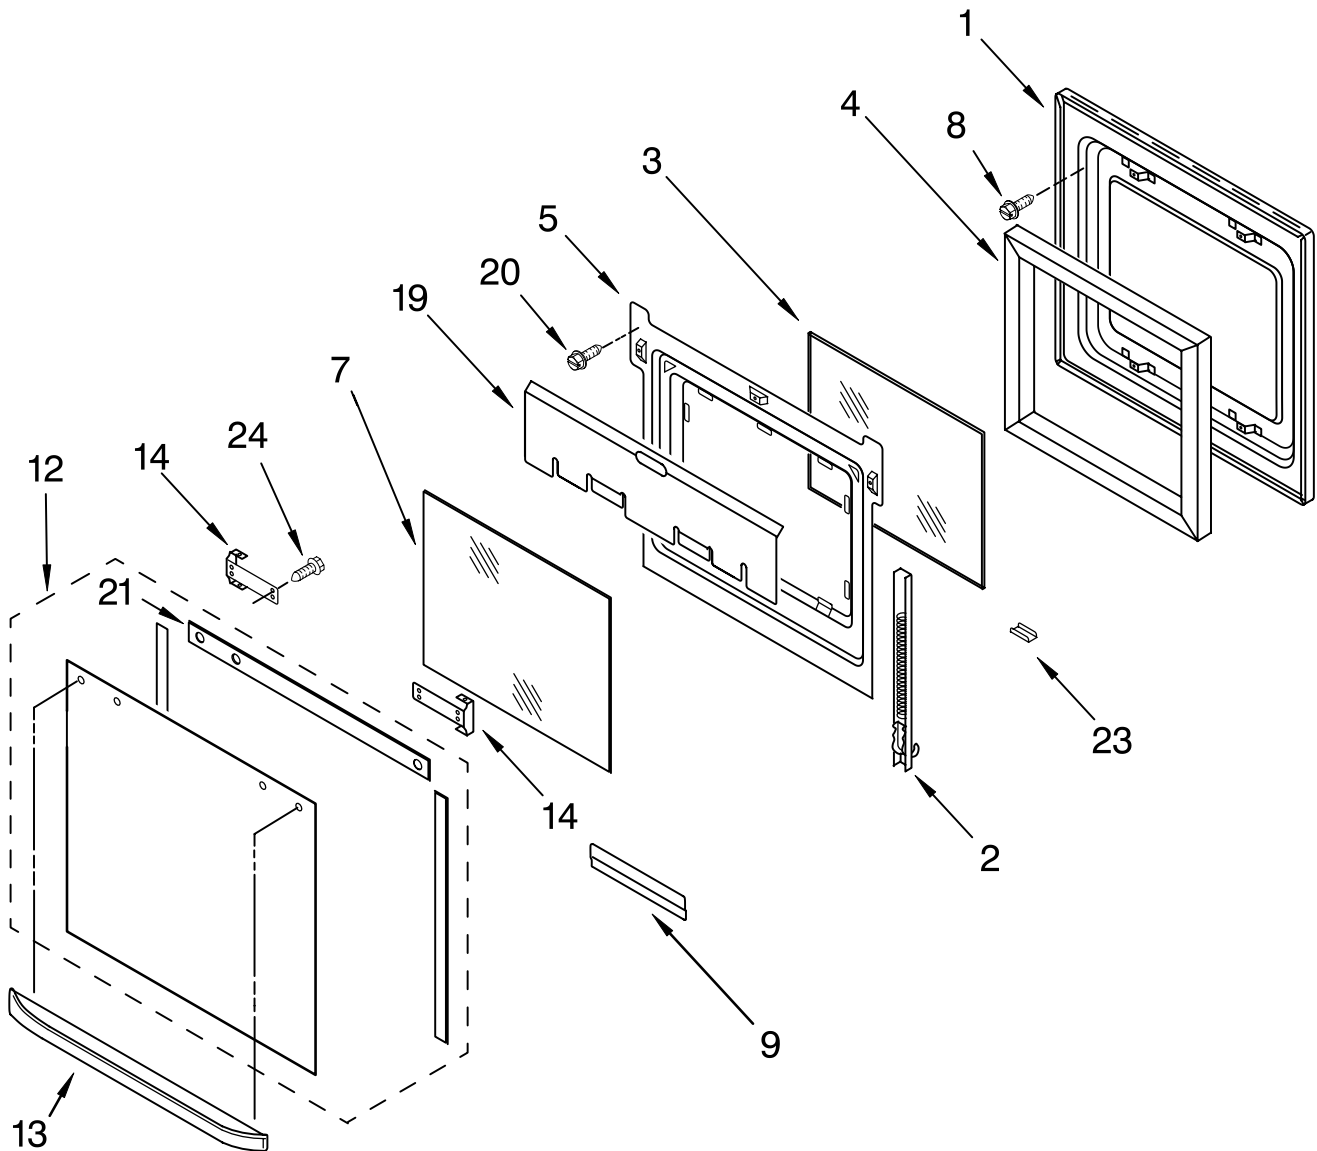

Illus. No.	Part No.	DESCRIPTION
1	4455618	Door Liner
2	8300577	Hinge, Door R.Side
	8300578	L.Side
3	4449259	Glass, Inner
4	4451722	Insulation, Door
5	8300778	Retainer, Glass
7	4449263	Glass, Inner

Illus. No.	Part No.	DESCRIPTION
8	4449743	Screw, 8-32 x 3/8
9	4451668	Retainer, Glass
12	4452316	Assy, Door Glass S.Steel
	4455960	Cobalt Blue
13	4455851	Door Handle
14	4455803	Bracket, Handle Right Hand
	4455804	Left Hand
	3400832	Screw