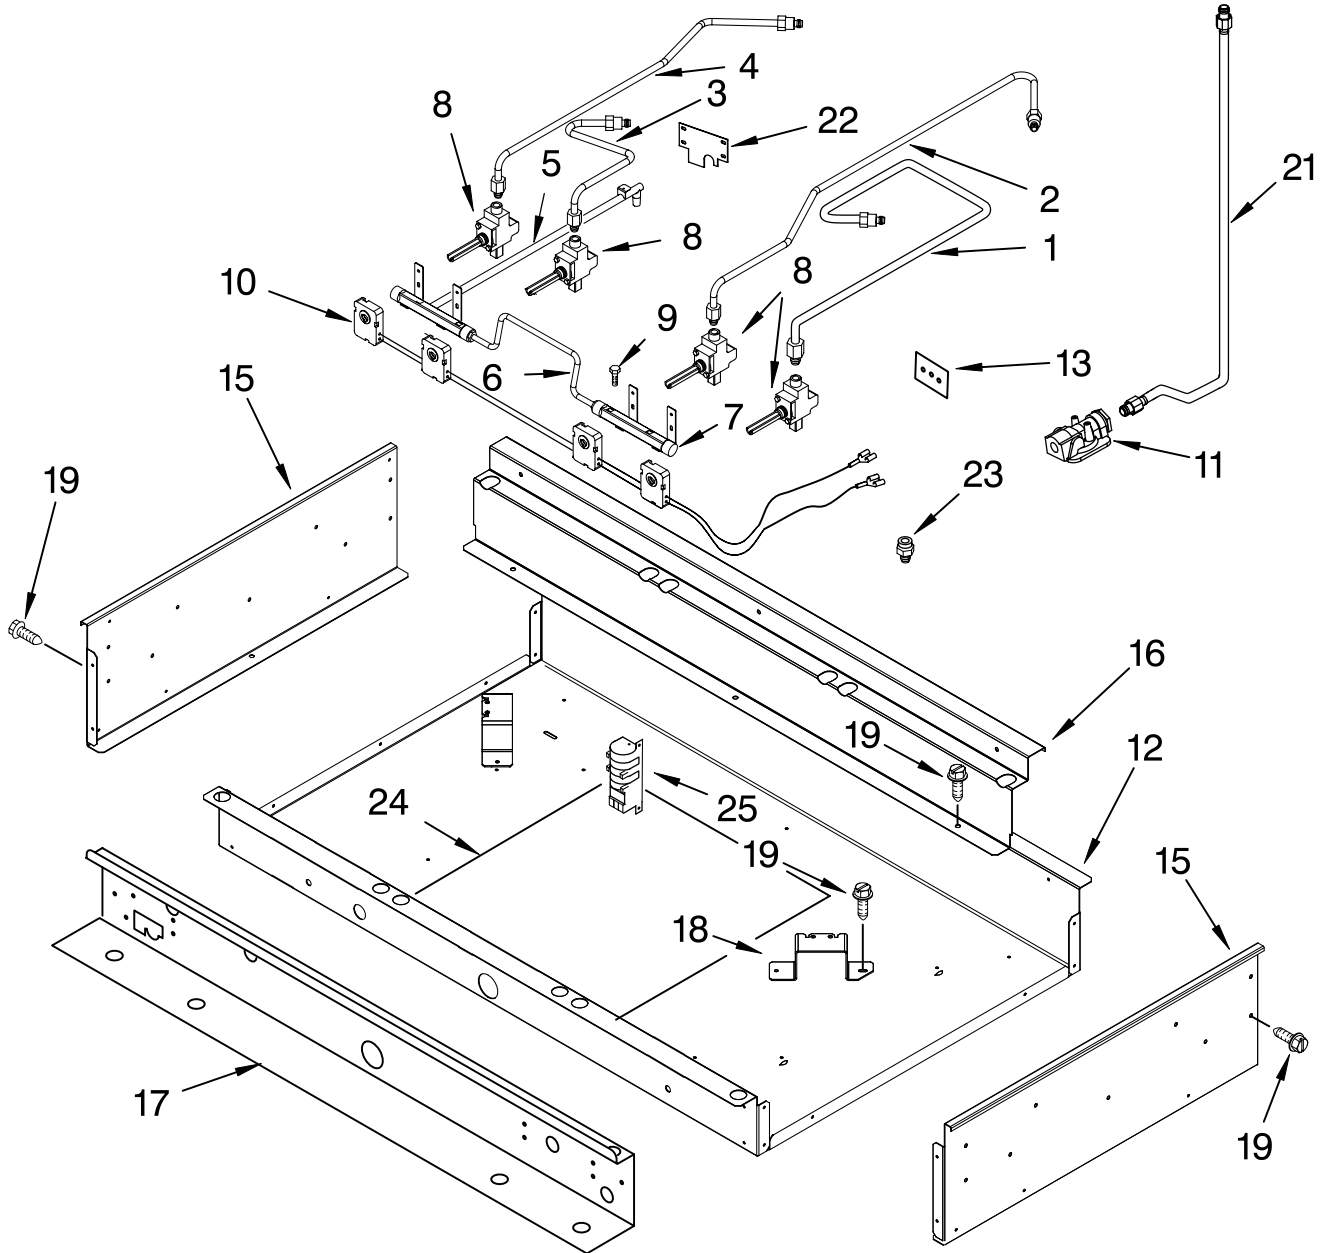

BURNER BOX AND MANIFOLD PARTS

For Model: KDRP407HSS09, KDRP407HBU9
(Stainless Steel) (Cobalt Blue)

Illus. No.	Part No.	DESCRIPTION
1	4455078	Tubing, Gas Burner – RF
2	4455079	Tubing, Gas Burner – RR
3	4455148	Tubing, Gas Burner – LF
4	4455149	Tubing, Gas Burner – LR
5	4452814	Manifold Assembly Left Side
6	4452815	Tube, Manifold
7	4452816	Manifold Assembly Right Side

Illus. No.	Part No.	DESCRIPTION
8	4456818	Valve, Burner
9	3186217	Bolt, Gas Valve
10	4456915	Burner Switch & Harness Assembly
	3191387	Seal, Switch
11	4453033	Pressure Regulator
12	4457089	Box, Burner
13	3192439	Seal, Switch
15	8285607	Right Side
	8285606	Left Side
16	4456869	Support, Rear

Illus. No.	Part No.	DESCRIPTION
17	4455828	Support, Cooktop
18	3192811	Bracket, Burner
19	3177991	Screw, 8–18 x 1/4
21	4455645	Tube, Manifold
22	4453119	Cover, Manifold Adapter
23	4453116	1/2" Female
	4453115	1/2" Male
	4450118	Nut, 6–32 U Type
24	4453036	Cover, Burner Box
25	8522426	Module, Spark

FOR ORDERING INFORMATION REFER TO PARTS PRICE LIST