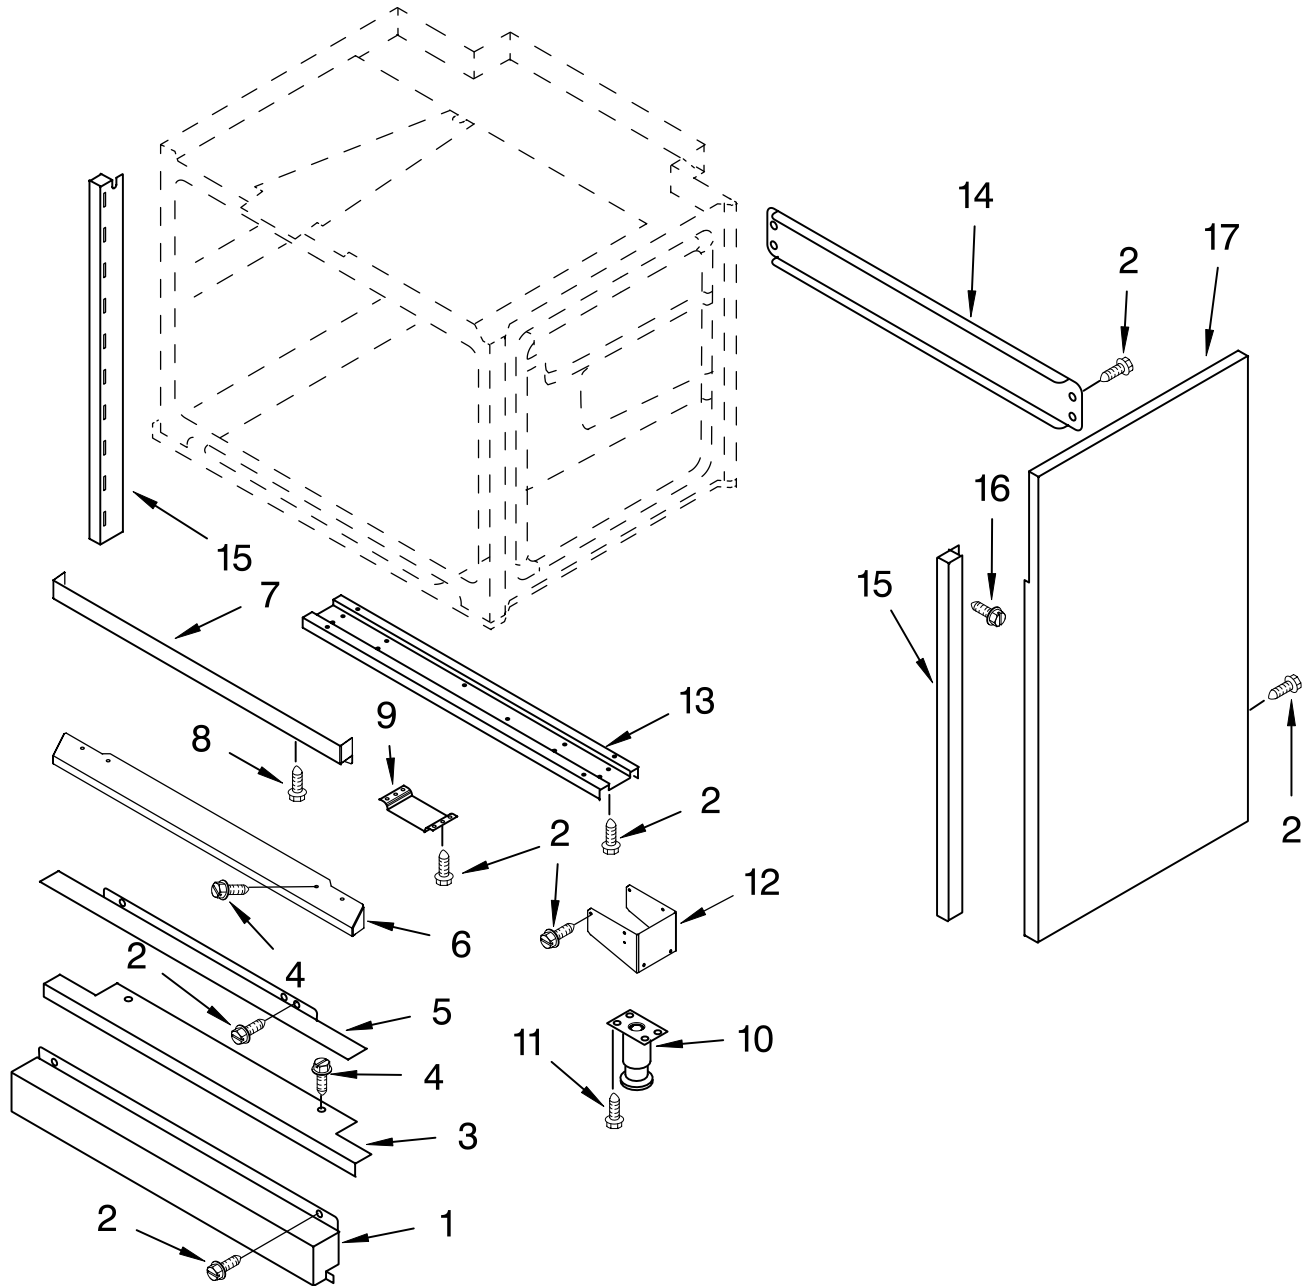

CHASSIS PARTS

For Model: KDRP407HSS09, KDRP407HBU09
(Stainless Steel) (Cobalt Blue)

Illus. No.	Part No.	DESCRIPTION
1	4452802	Vent, Bottom Lower
2	4449809	Screw, 8-18 x 3/8
3	4452798	Backer, Trim Lower
4	3400837	Screw, 8-18 x 3/8
5	4452800	Deflector, Center
6	4452420	Vent, Bottom Upper
7	4452425	Vent, Center
	4453323	Gasket
	3400805	Screw (4)

Illus. No.	Part No.	DESCRIPTION
8	3196537	Screw, 8-18 x 3/8
9	4455604	Bracket, Mounting Regulator
10	4452430	Foot Assembly
11	3400518	Screw, 5/16-12 x 5/8
12	4455644	Gusset
13	4455643	Support, Channel
	3400080	Screw (8)

Illus. No.	Part No.	DESCRIPTION
14	4452433	Brace, Rear
15	4452804	Trim, Front Right Side
	4453205	Left Side
16	3196537	Screw, 8-18 x 3/8
17	4452418	Support, Channel Right Side
	4452419	Left Side

FOR ORDERING INFORMATION REFER TO PARTS PRICE LIST