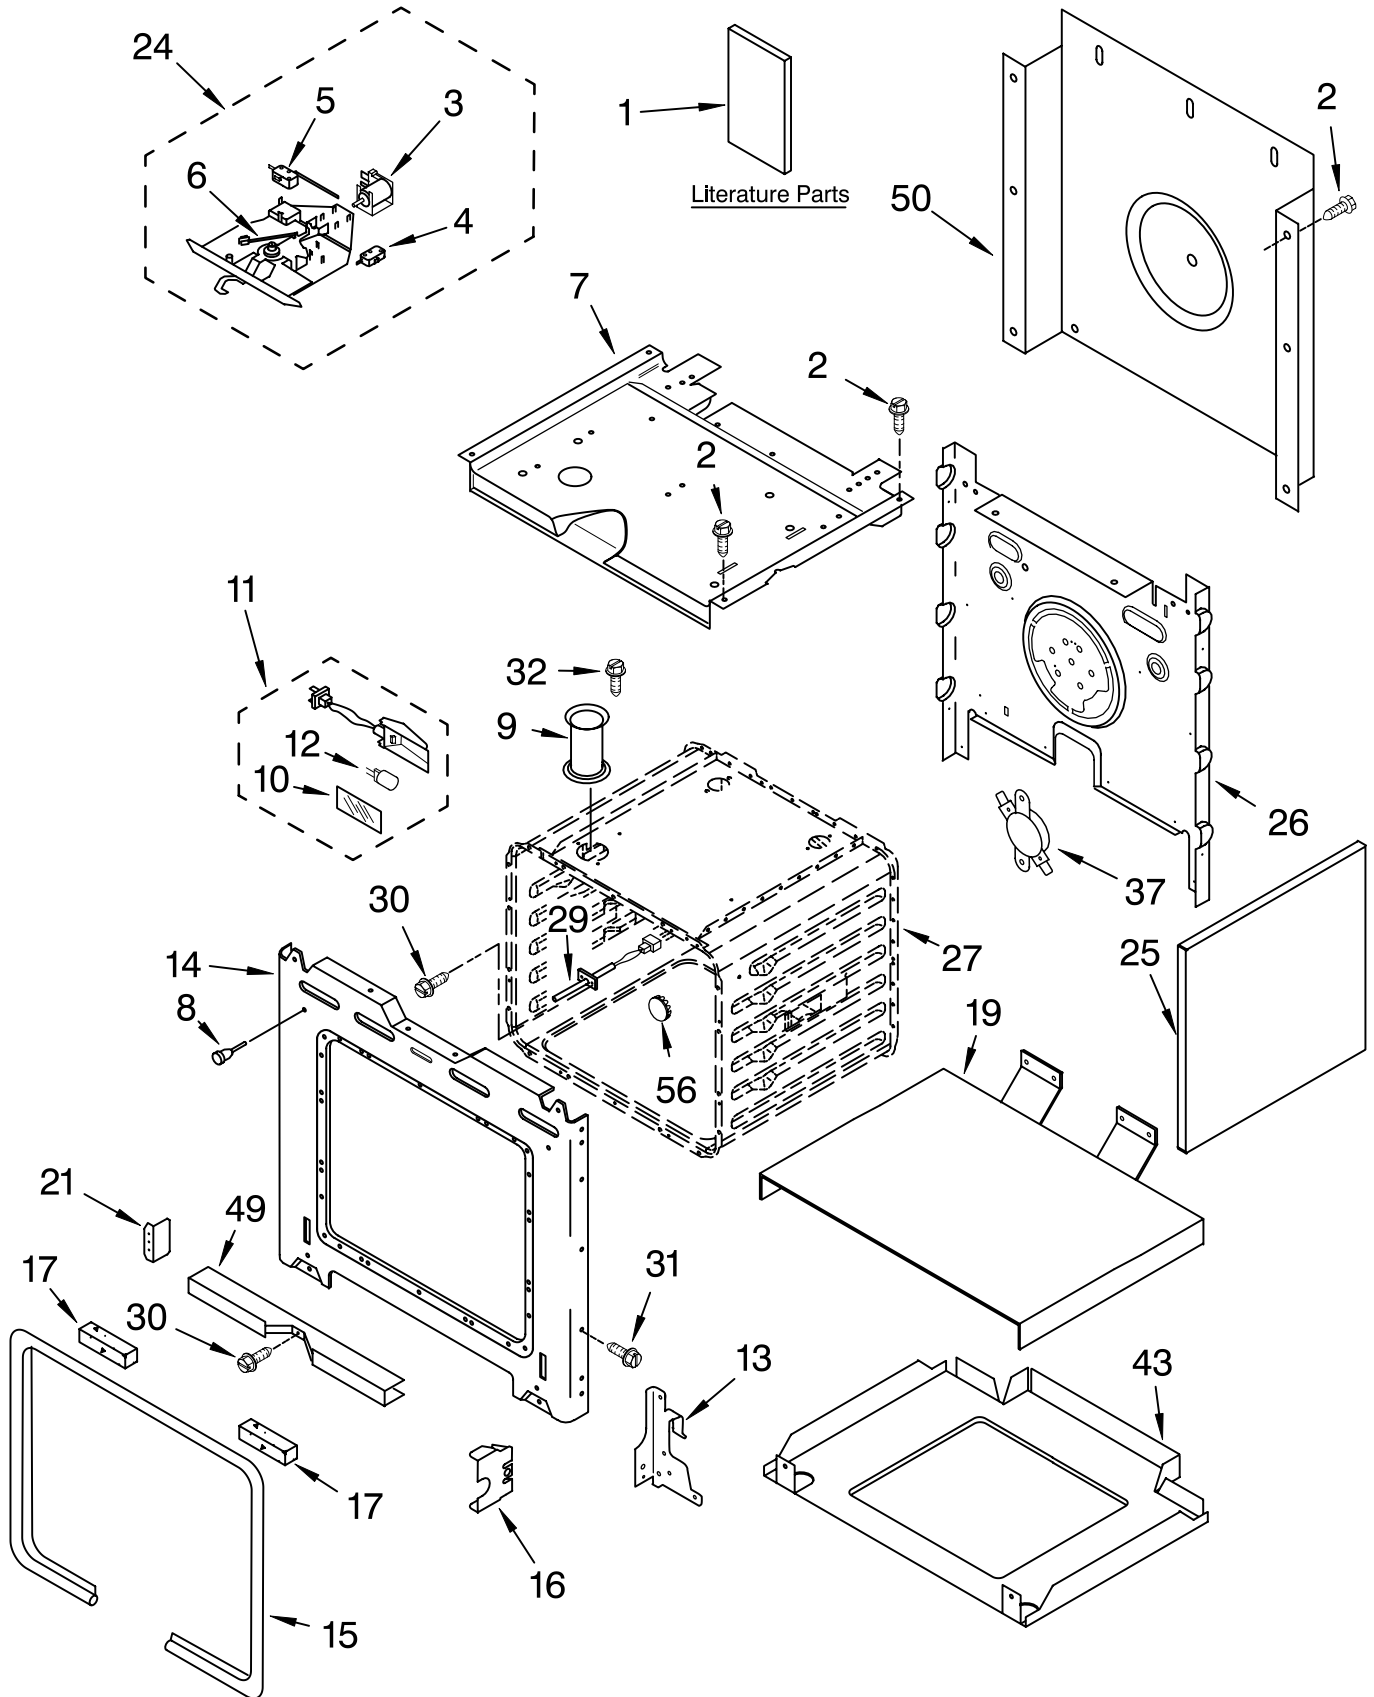

OVEN PARTS
For Model: KDRP407HSS4
(Stainless Steel)

30" KITCHENAID
FREE STANDING RANGE
DUAL FUEL

FOR ORDERING INFORMATION REFER TO PARTS PRICE LIST

OVEN PARTS

For Model: KDRP407HSS4
(Stainless Steel)

Illus. No.	Part No.	DESCRIPTION
NOTE: The screws and nuts required to attach a part are listed immediately following that part.		
1		Literature Parts
	LIT4455927	Installation Instructions
	LIT8300219	Use & Care Guide
	LIT4453057	Tech Sheet
	LIT4453152	Conversion Instructions
	LIT3191638	Safer Cooking Tips
2	4449809	Screw, 8-18 x 3/8
3	4452224	Solenoid
4	4452312	Switch, Micro
5	4451426	Switch, Micro
6	4451537	Spring, Latch
7	4455866	Top, Chassis

Illus. No.	Part No.	DESCRIPTION
8	4448520	Bumper, Door
9	4452158	Tube, Vent
10	4452163	Lens, Light
11	4448972	Oven Light Assy
	4449748	Screw
12	4452164	Bulb, Light
13		Hinge Receiver
	4455605	Left Hand
	4455606	Right Hand
14	4455612	Frame, Front
15	4455382	Gasket, Door
16	4452152	Bracket, Mounting
	4449809	Screw
17	4452260	Spacer, Foam
19	4451478	Support, Insulation
21	4455510	Bracket, Support
24	4451896	Latch Assy
25	4455641	Side, Chassis
26	4452234	Back, Chassis
27		Liner, Oven (Not serviceable)

Illus. No.	Part No.	DESCRIPTION
29	4455636	Sensor
30	4449154	Screw, 8-32 x .440
31	4449040	Screw, 8-18 x 3/8
32	3196176	Screw, 8-18 x 1/2
37	4451442	Thermostat (TOD) (Temp.) SPST
43	4455649	Base, Chassis
49	4448933	Retainer, Gasket
50	4451747	Cover, Back
56	4448982	Button, Plug