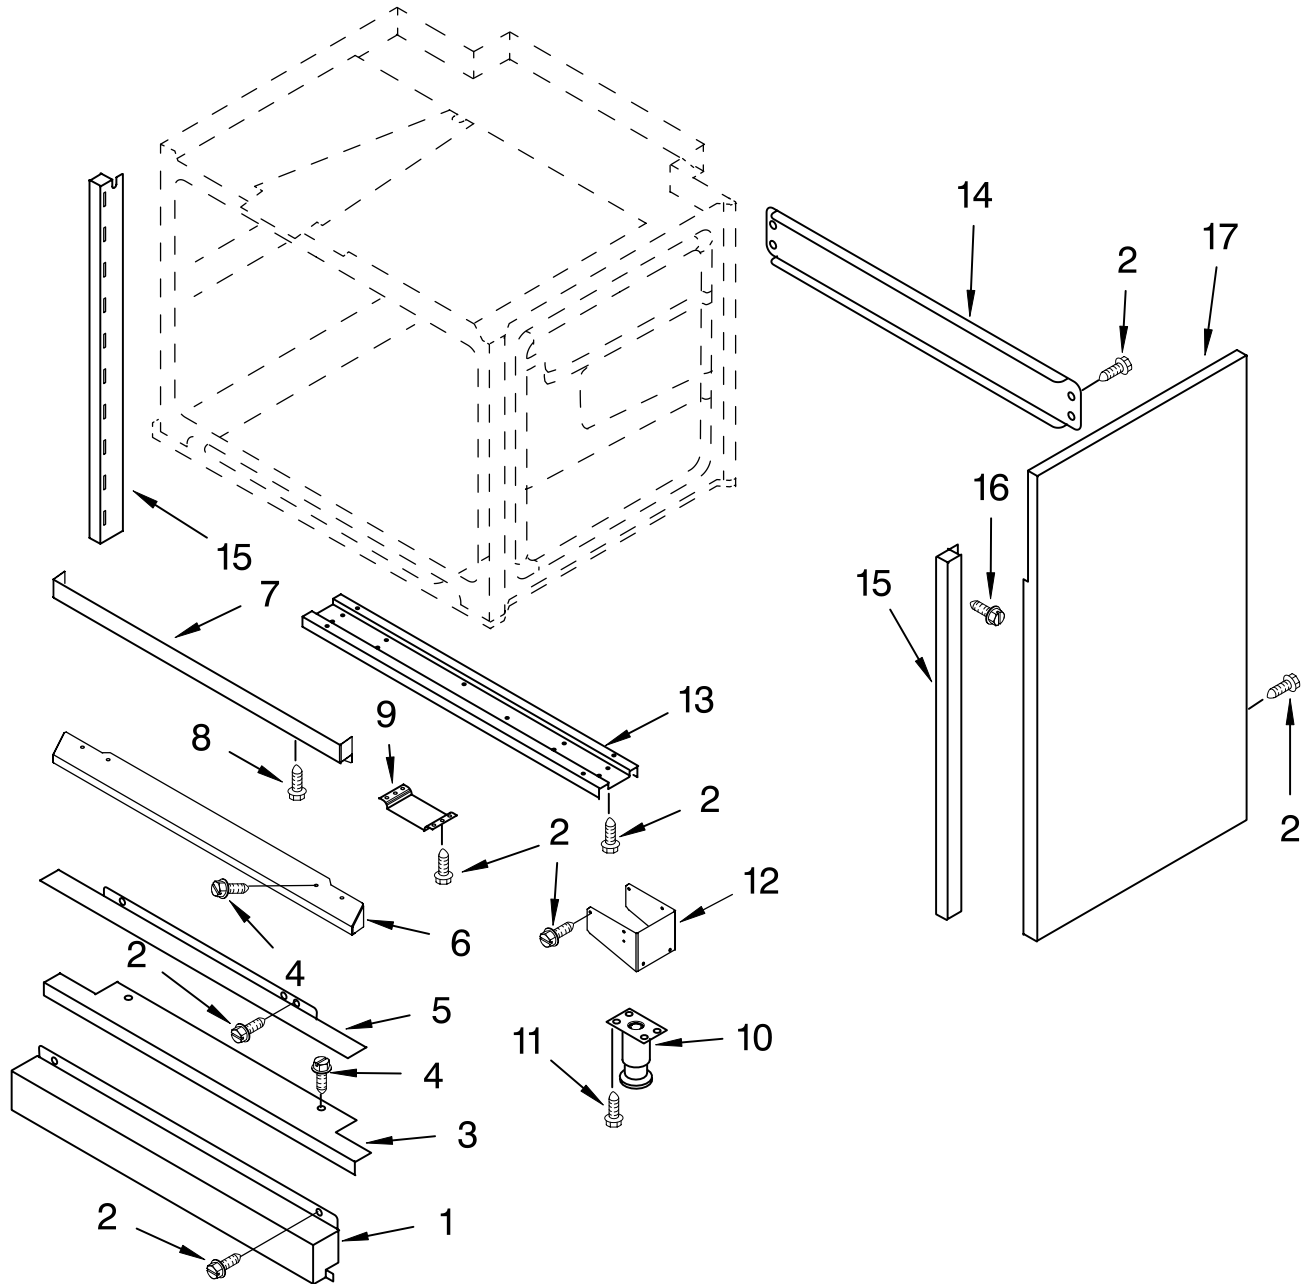

CHASSIS PARTS

For Model: KDRP407HSS4
(Stainless Steel)

Illus. No.	Part No.	DESCRIPTION
1	4452802	Vent, Bottom Lower
2	4449809	Screw, 8-18 x 3/8
3	4452798	Backer, Trim Lower
4	3400837	Screw, 8-18 x 3/8
5	4452800	Deflector, Center
6	4452420	Vent, Bottom Upper
7	4452425	Vent, Center
	4453323	Gasket
	3400805	Screw (4)

Illus. No.	Part No.	DESCRIPTION
8	3196537	Screw, 8-18 x 3/8
9	4455604	Bracket, Mounting Regulator
10	4452430	Foot Assembly
11	3400518	Screw, 5/16-12 x 5/8
12	4455644	Gusset
13	4455643	Support, Channel
	3400080	Screw (8)

Illus. No.	Part No.	DESCRIPTION
14	4452433	Brace, Rear
15	4452804	Trim, Front Right Side
	4453205	Left Side
16	3196537	Screw, 8-18 x 3/8
17	4452418	Right Side Side Chassis
	4452419	Left Side

FOR ORDERING INFORMATION REFER TO PARTS PRICE LIST