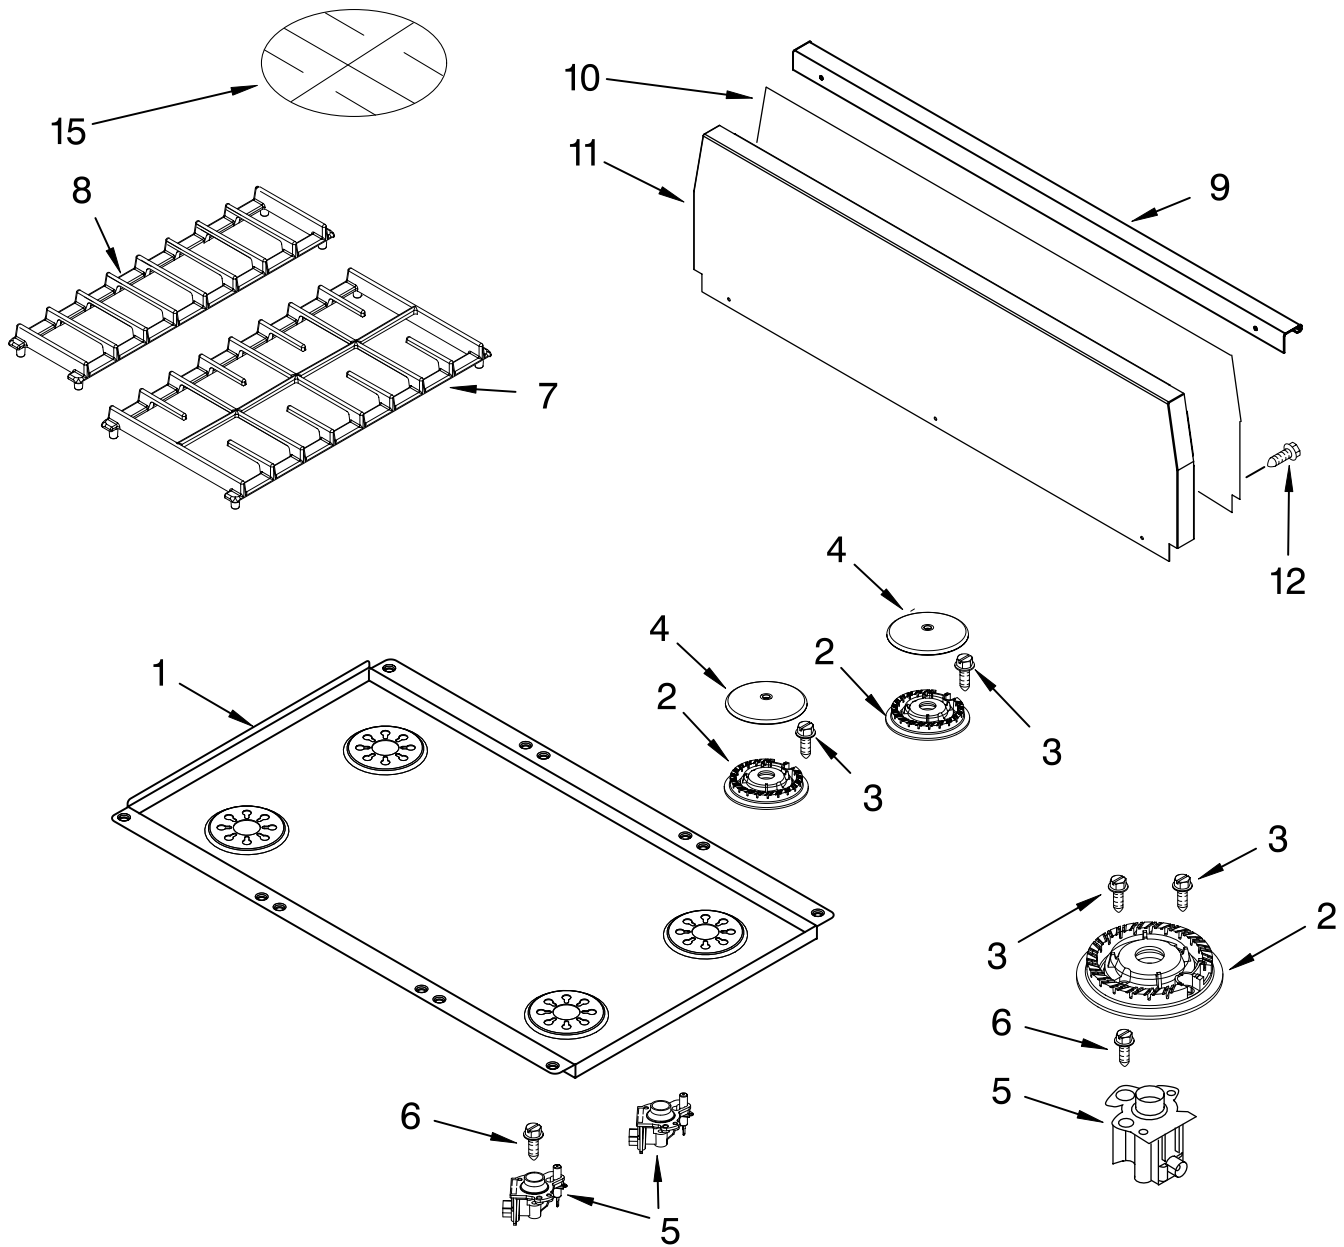

COOKTOP PARTS

For Model: KDRP407HSS4
(Stainless Steel)

Illus. No.	Part No.	DESCRIPTION
1	4455032	Cooktop
2	4455849	Burner Head
3	3368921	Screw, 7-18 x 3/4
4	4455243	Cap, Burner

Illus. No.	Part No.	DESCRIPTION
5	9754188	Orifice Holder (Includes Orific & Ignitor)
	3400843	Screw
6	3177991	Screw, 8-18 x 1/4
7	4454963	Grate, Burner

Illus. No.	Part No.	DESCRIPTION
8	4454964	Grate, Filler
9	4454961	Trim, Island
10	4455031	Support, Backsplash
11	4454959	Trim, Backsplash
12	3400837	Screw, 8-18 x 3/8
15	4455109	Plate, Simmer

FOR ORDERING INFORMATION REFER TO PARTS PRICE LIST