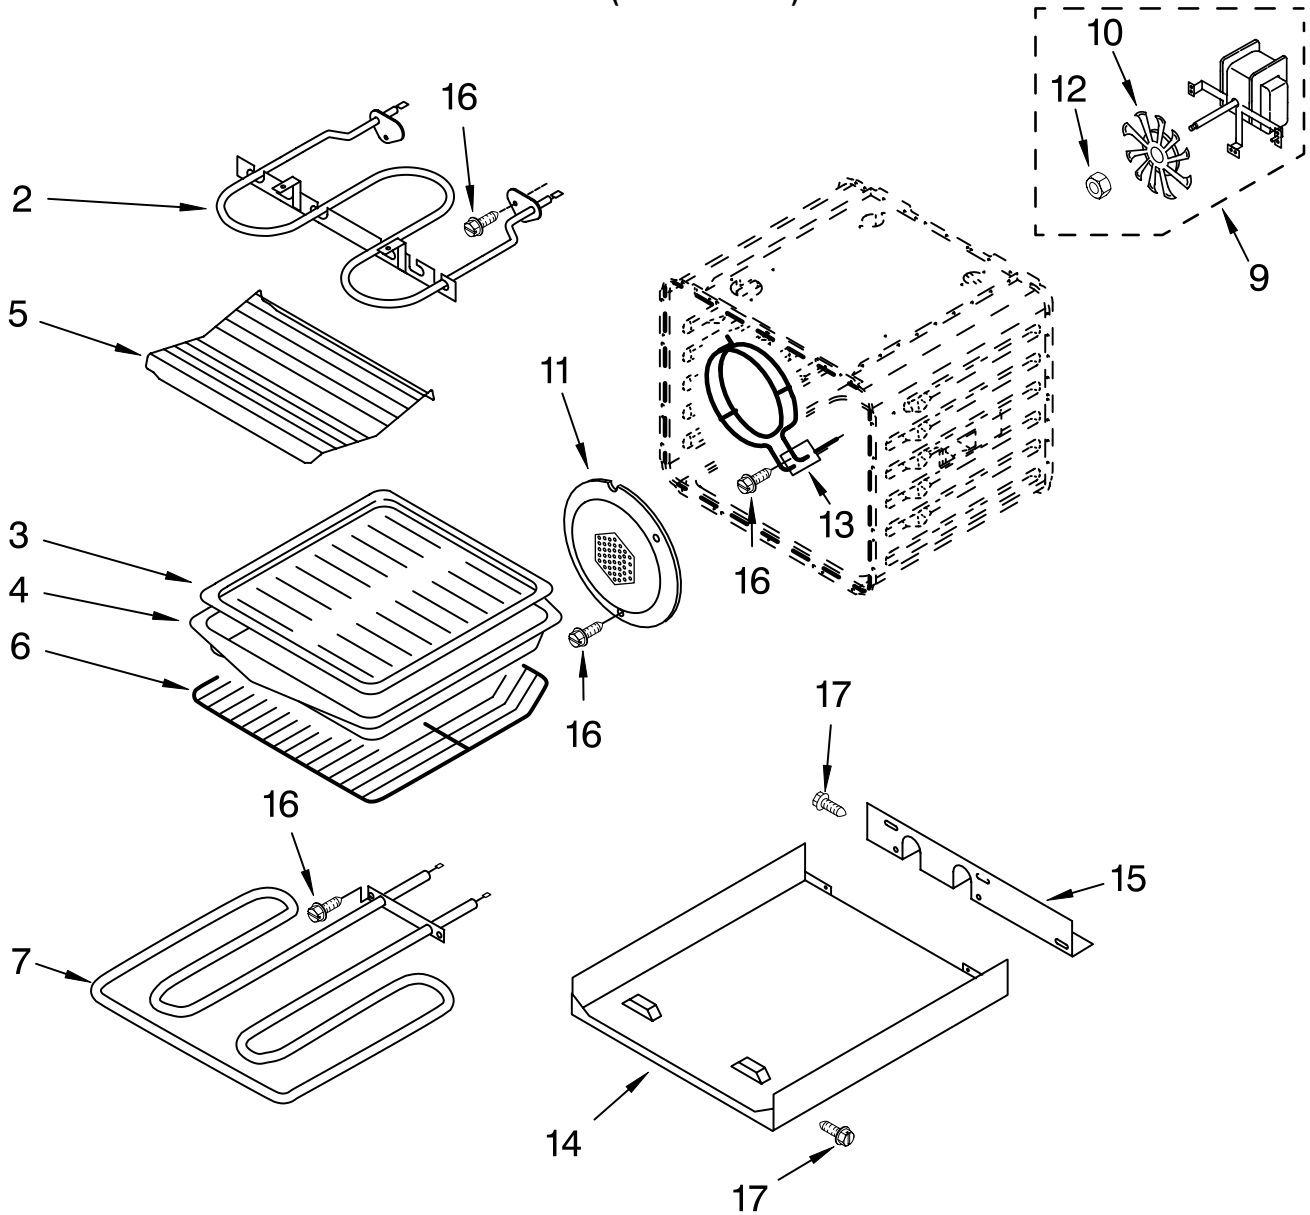

INTERNAL OVEN PARTS

For Model: KDRP407HSS4
(Stainless Steel)

Illus. No.	Part No.	DESCRIPTION
2	4452154	Element, Broil
	4449154	Screw
3	3147563	Grill, Broiler
4	3147845	Pan, Broiler
5	3181534	Rack, Roasting
6	4452807	Rack, Oven

Illus. No.	Part No.	DESCRIPTION
7	4452155	Element, Hidden Bake
9	4451583	Motor, Convection
10	4452226	Blade, Fan
11	4448418	Cover, Fan
12	4452227	Nut

Illus. No.	Part No.	DESCRIPTION
13	4452157	Element, Convection
14	4455037	Tray, Hidden Bake
15	4450039	Cover, Access
16	4449154	Screw, 8-32 x .440
17	4449809	Screw, 8-18 x 3/8

FOR ORDERING INFORMATION REFER TO PARTS PRICE LIST