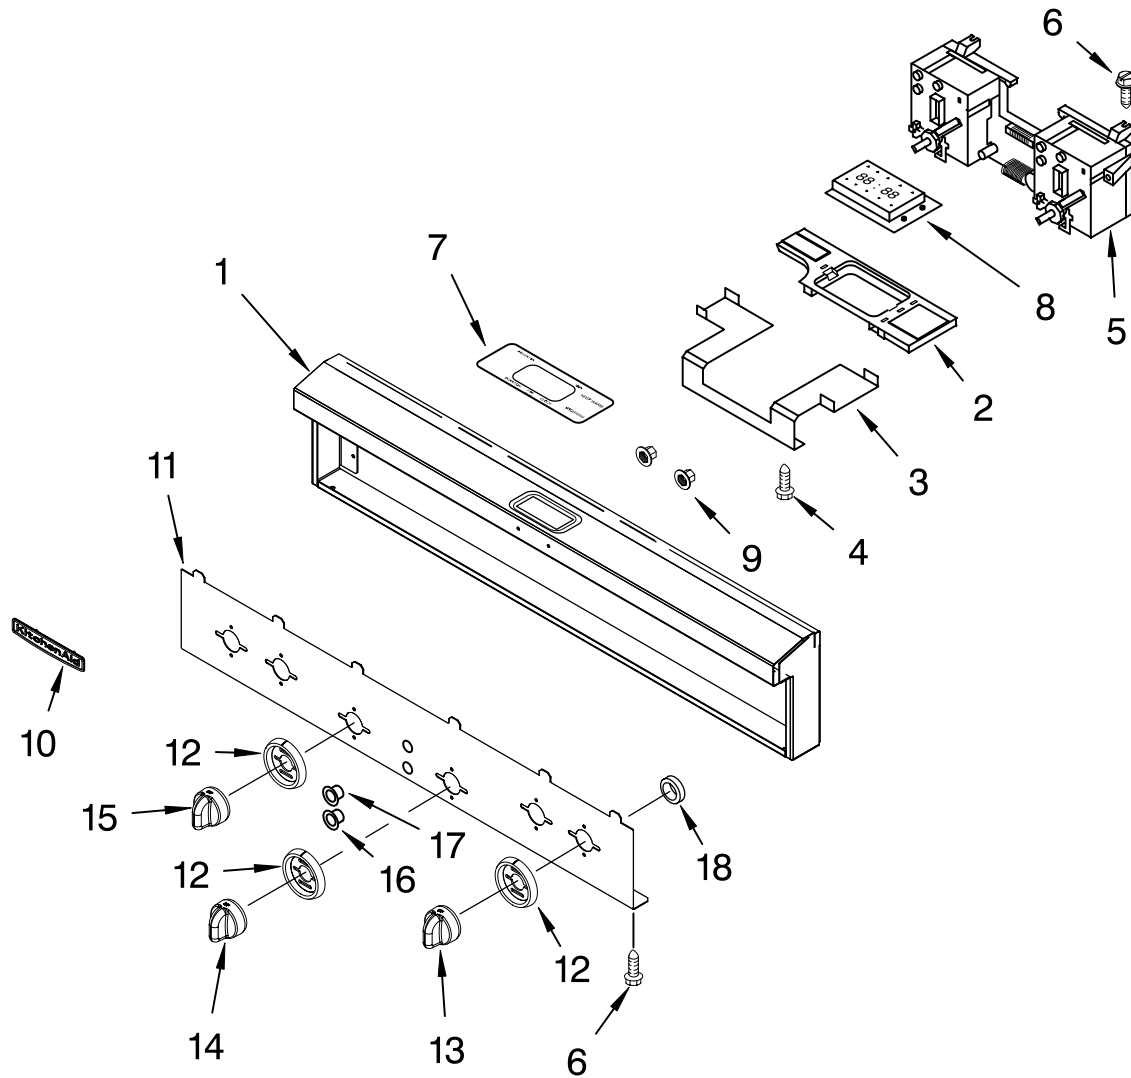

CONTROL PANEL PARTS

For Model: KDRP407HSS4
(Stainless Steel)

Illus. No.	Part No.	DESCRIPTION
1	4453188	Panel, Control
2	4453000	Bracket, Display
3	4453120	Bracket, Display Mounting
4	3196537	Screw, 8-18 x 3/8
5	4452443	Control, Zodiac
6	4449899	Screw, 6-19 x 1

Illus. No.	Part No.	DESCRIPTION
7	4453199	Escutcheon, Control Panel
8	4452999	Module, Display
9	2004333	Palnut
10	2005292	Nameplate
11	4455211	Face, Control Panel
12	4455192	Bezel, Knob

Illus. No.	Part No.	DESCRIPTION
13	4454970	Knob, Control
14	4455115	Knob, Temp/Time
15	4455141	Knob, Selector
16	4452998	Button, Cancel
17	4452997	Button, Enter
18	4455719	Spacer Ring

FOR ORDERING INFORMATION REFER TO PARTS PRICE LIST