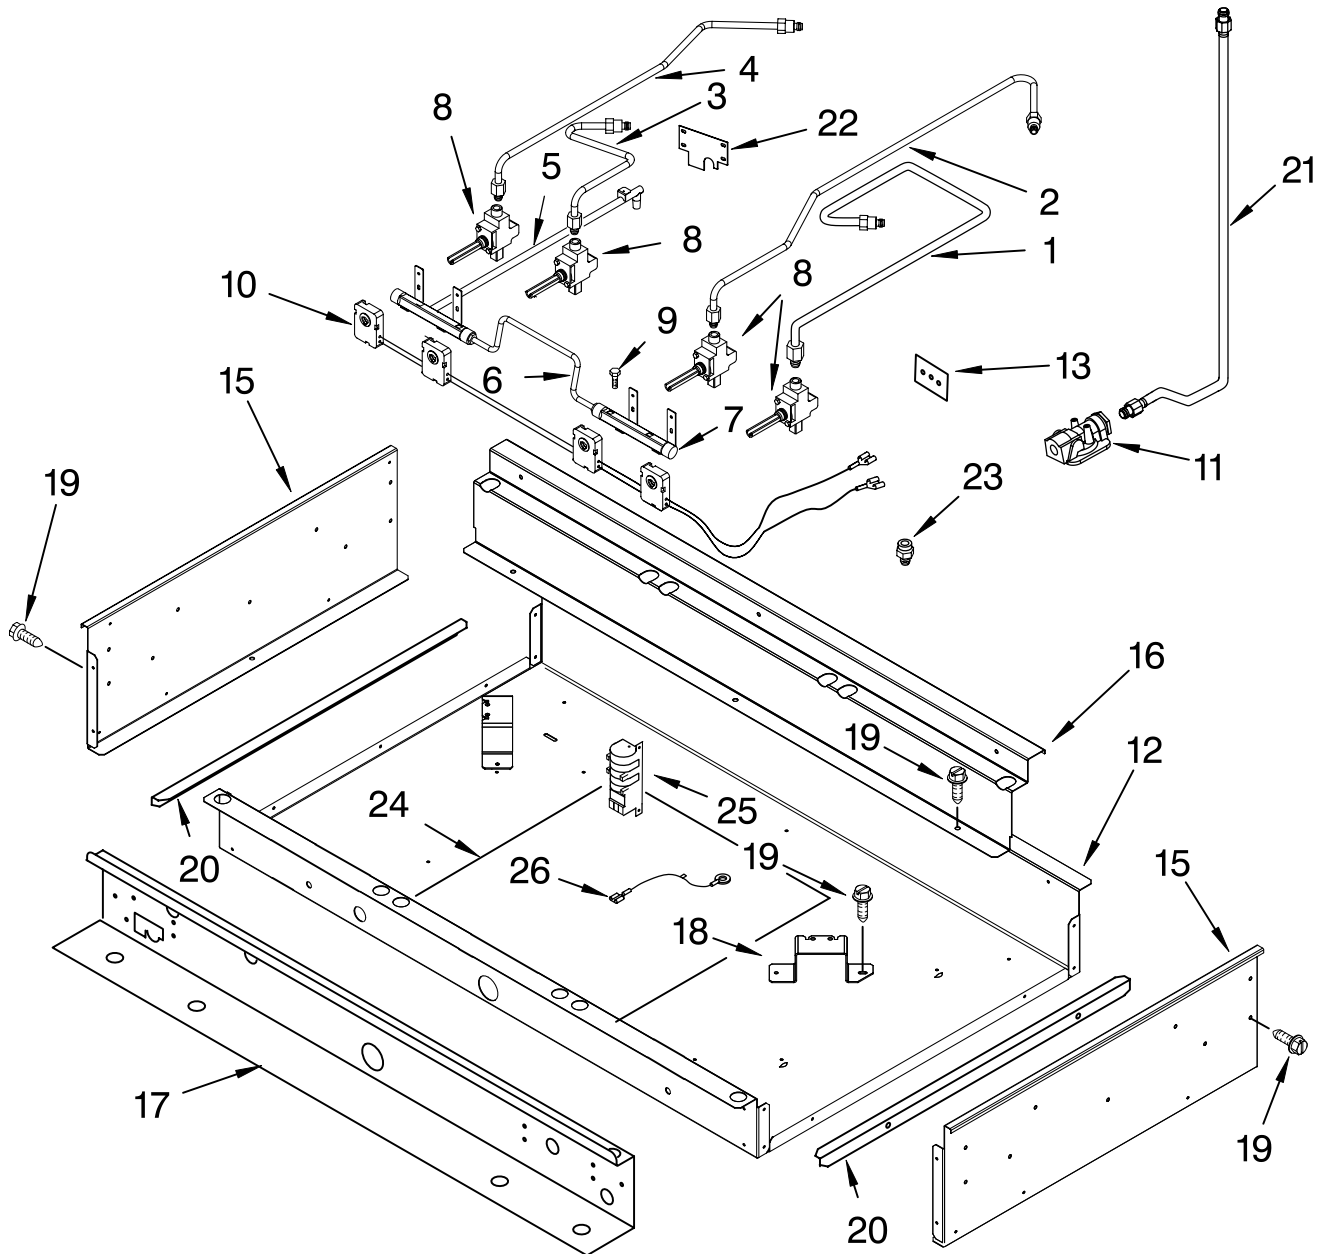

BURNER BOX AND MANIFOLD PARTS

For Model: KDRP407HSS4
(Stainless Steel)

Illus. No.	Part No.	DESCRIPTION
1	4455078	Tubing, Gas Burner – RF
2	4455079	Tubing, Gas Burner – RR
3	4455148	Tubing, Gas Burner – LF
4	4455149	Tubing, Gas Burner – LR
5	4452814	Manifold Assembly Left Side
6	4452815	Tube, Manifold
7	4452816	Manifold Assembly Right Side

Illus. No.	Part No.	DESCRIPTION
8	3192157	Valve, Burner
	3185829	Bolt (4)
9	3185829	Bolt, Gas Valve
10	4453032	Burner Switch & Harness Assembly
	3191387	Seal, Switch
11	4453033	Pressure Regulator
12	4455827	Box, Burner
13	3192439	Seal, Switch
15	4454953	Right Side
	4454954	Left Side
16	4455027	Support, Rear
17	4455828	Support, Cooktop

Illus. No.	Part No.	DESCRIPTION
18	3192811	Bracket, Burner
19	3177991	Screw, 8–18 x 1/4
20	4454974	Rail, Support RH & LH
21	4455645	Tube, Manifold
22	4453119	Cover, Manifold
23		Adapter
	4453116	1/2" Female
	4453115	1/2" Male
	4450118	Nut, 6–32 U Type
24	4453036	Cover, Burner Box
25	8522426	Module, Spark
26	3191417	Wire, Ground

FOR ORDERING INFORMATION REFER TO PARTS PRICE LIST