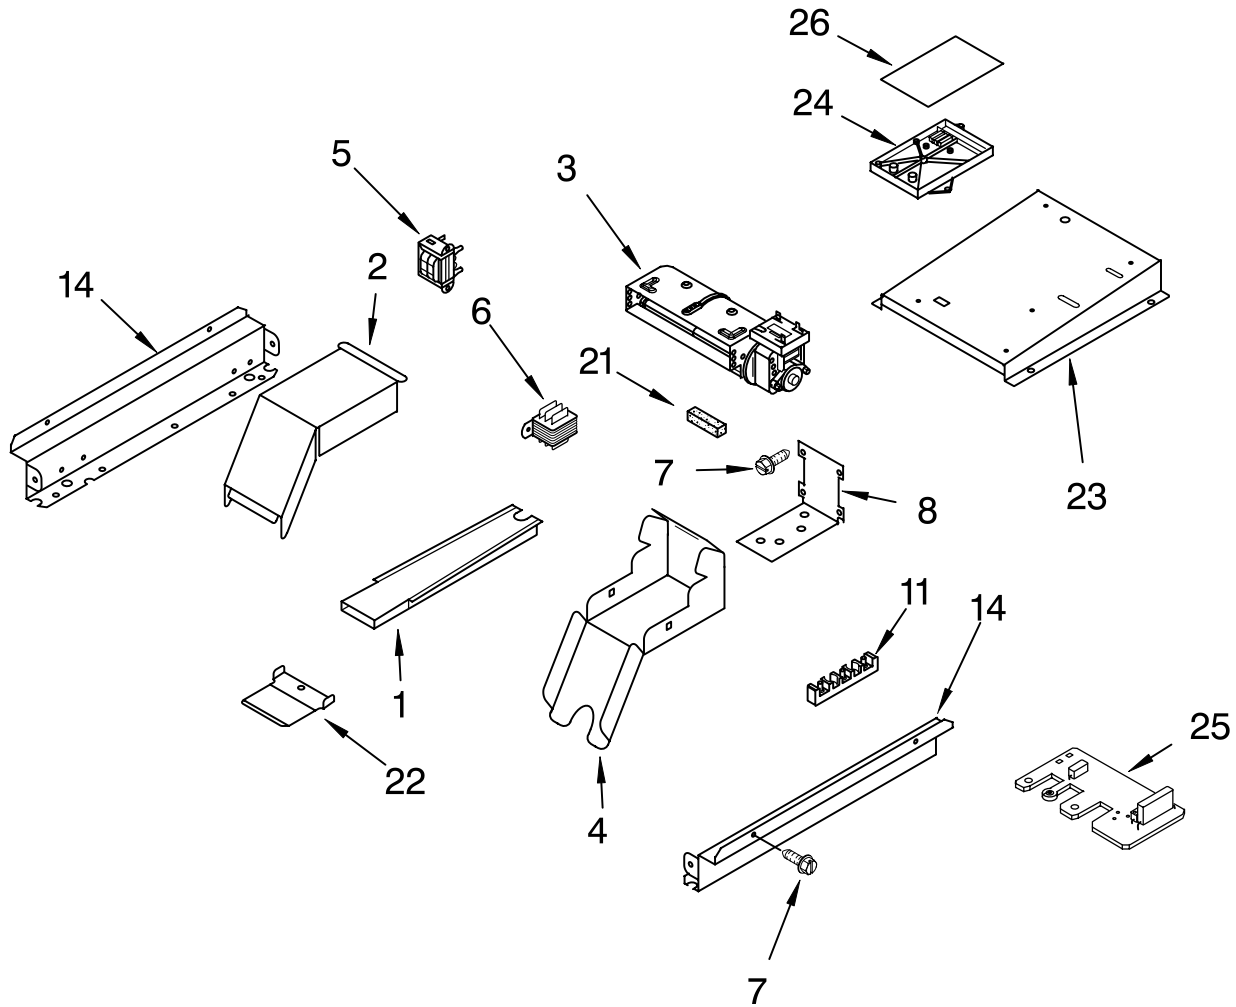

TOP VENTING PARTS

For Model: KDRP407HSS4
(Stainless Steel)

Illus. No.	Part No.	DESCRIPTION	Illus. No.	Part No.	DESCRIPTION	Illus. No.	Part No.	DESCRIPTION
1	4451759	Vent, Exhaust	6	8300642	Transformer, Control	23	4452441	Bracket, Control Mounting
2	4451438	Elbow, Vent-Top	7	4449809	Screw, 8-18 x 3/8	24	4452444	Control, Zodiac
3	4452811	Blower 60MM	8	4455352	Bracket, Blower	25	4451985	Suppressor
	4449809	Screw (4)	11	4449868	Block, Terminal		3400080	Screw (4)
	3400015	Screw (1)	14	4452442	Side, Control Top	26	4453207	Insulator, Control Board
4	4451752	Elbow, Vent-Bottom	21	4451758	Seal, Foam			
5	6610122	Transformer, Light	22	4452489	Deflector, Vent Box			

FOR ORDERING INFORMATION REFER TO PARTS PRICE LIST