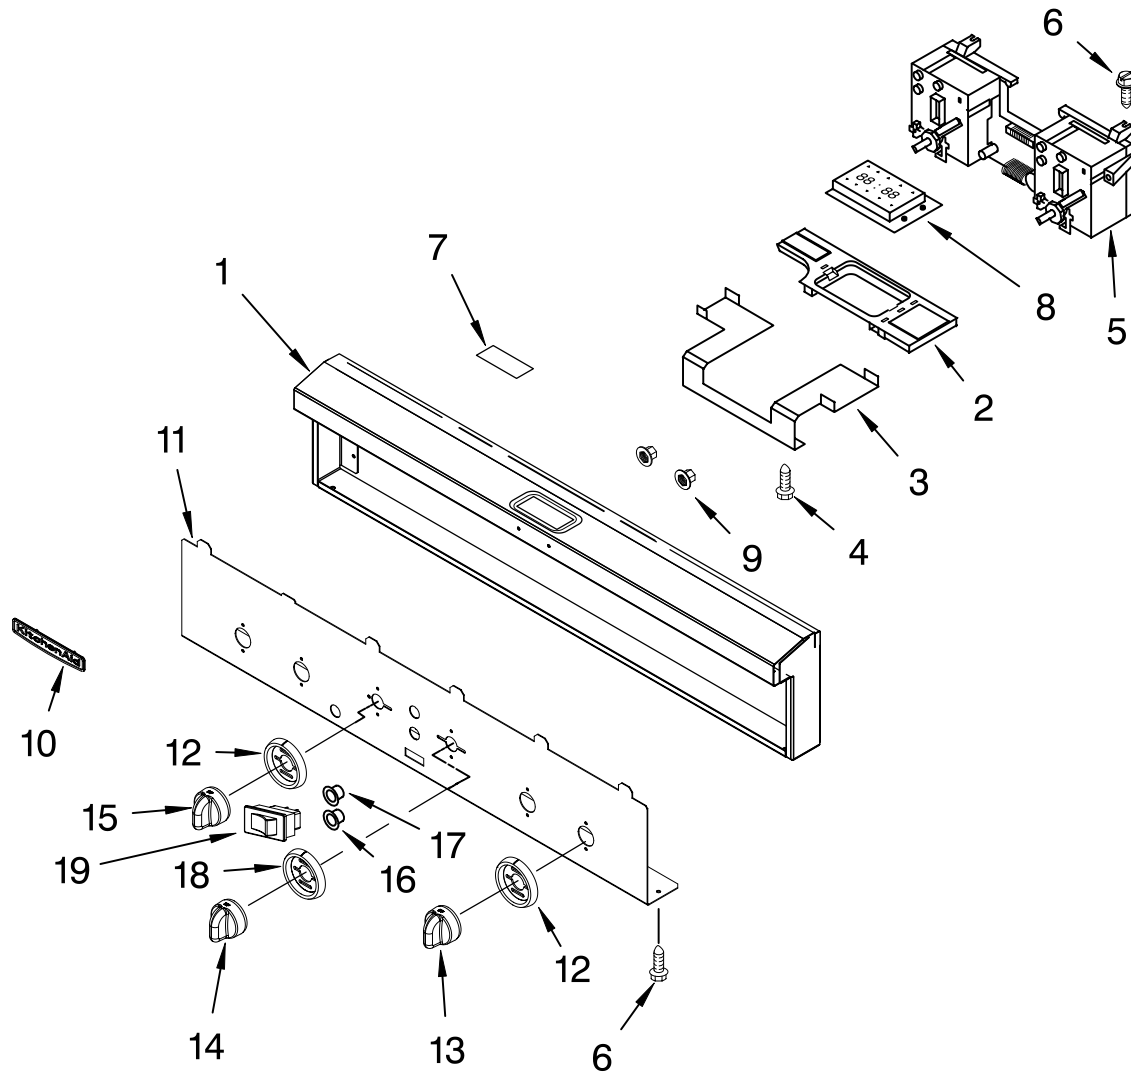

Illus. No.	Part No.	DESCRIPTION
7	4452155	Element, Hidden Bake
9	4451583	Motor, Convection
10	4452226	Blade, Fan
11	4448418	Cover, Fan
12	4452227	Nut
13	4452157	Element, Convection

Illus. No.	Part No.	DESCRIPTION
14	4455037	Tray, Hidden Bake
15	4450039	Cover, Access
16	4449154	Screw, 8-32 x .440
17	4449809	Screw, 8-18 x 3/8

FOR ORDERING INFORMATION REFER TO PARTS PRICE LIST

CONTROL PANEL PARTS

For Model: KDRP407HSS12

(Stainless Steel)

Illus. No.	Part No.	DESCRIPTION
1	4457268	Panel, Control
2	4453000	Bracket, Display
3	8300805	Bracket, Display Mounting
4	3196537	Screw, 8-18 x 3/8
5	4452443	Control, Zodiac
6	4449746	Screw, 6-19 x 1