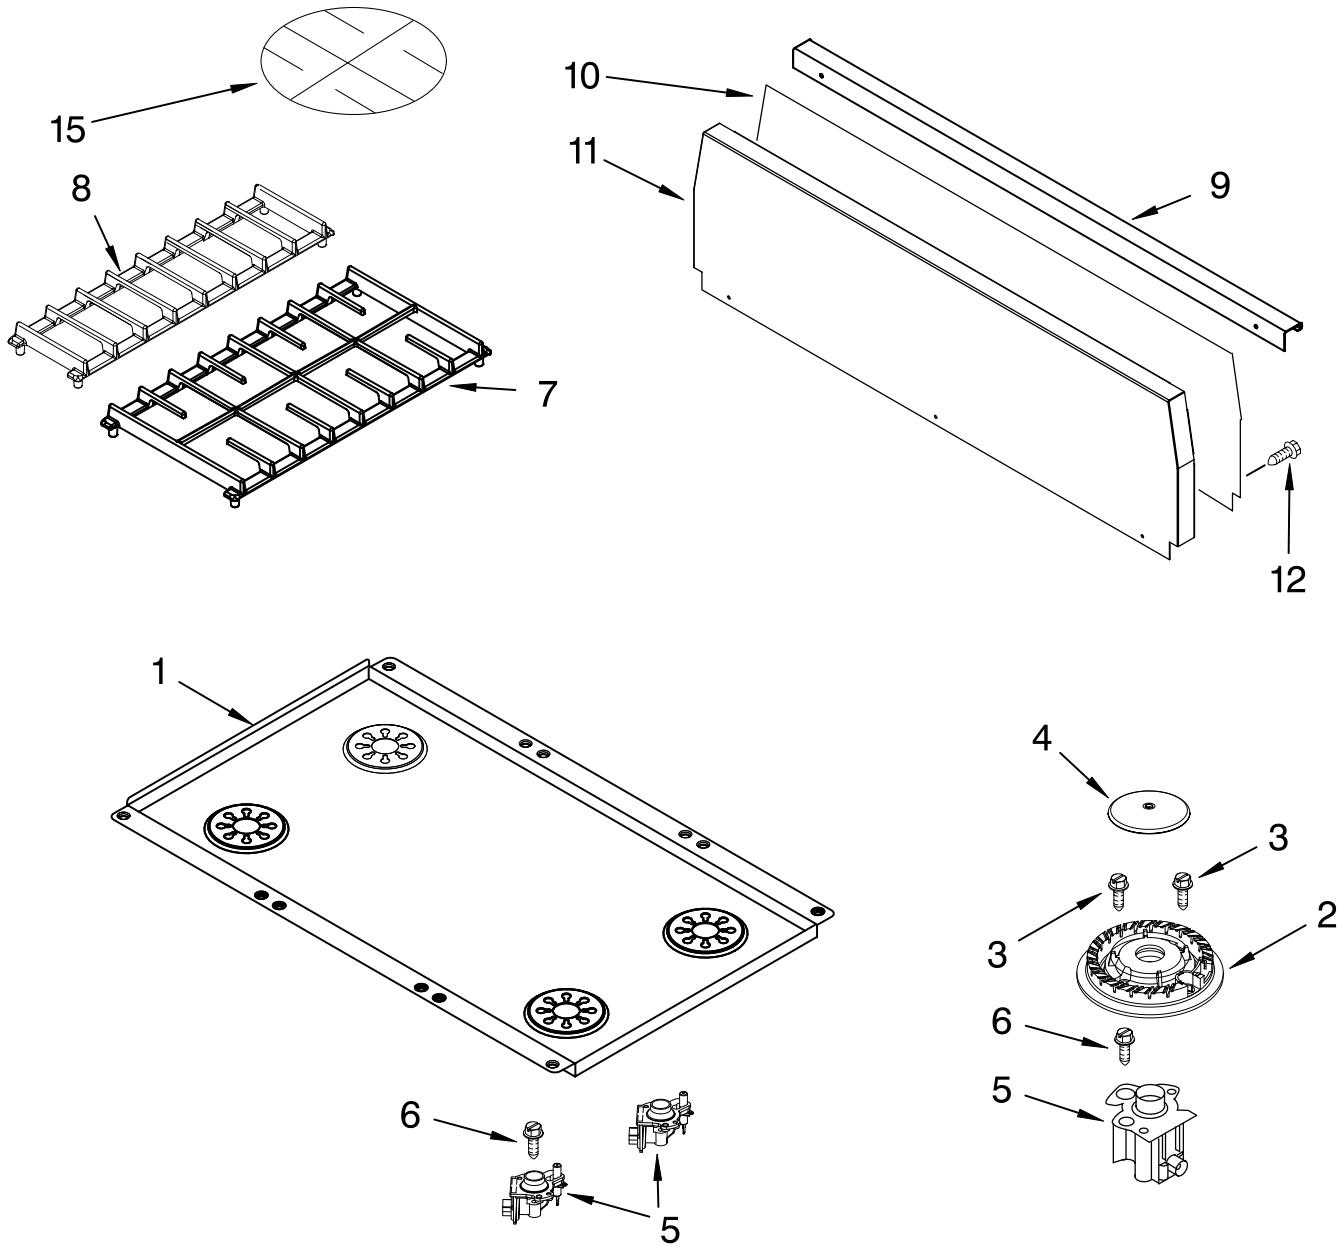

COOKTOP PARTS

For Model: KDRP407HSS12

(Stainless Steel)

Illus. No.	Part No.	DESCRIPTION
1	4456868	Cooktop
2	4455849	Burner Head
3	3368921	Screw, 7-18 x 3/4
4	4455243	Cap, Burner

Illus. No.	Part No.	DESCRIPTION
5	4456622	Orifice Holder (Includes Orific & Ignitor)
	3400843	Screw
6	3177991	Screw, 8-18 x 1/4
7	4457331	Grate, Burner
8	4457150	Grate, Filler
9	4454961	Trim, Island

Illus. No.	Part No.	DESCRIPTION
10	4455031	Support, Backsplash
11	4454959	Trim, Backsplash
12	3400837	Screw, 8-18 x 3/8
15	4455109	Plate, Simmer

FOR ORDERING INFORMATION REFER TO PARTS PRICE LIST