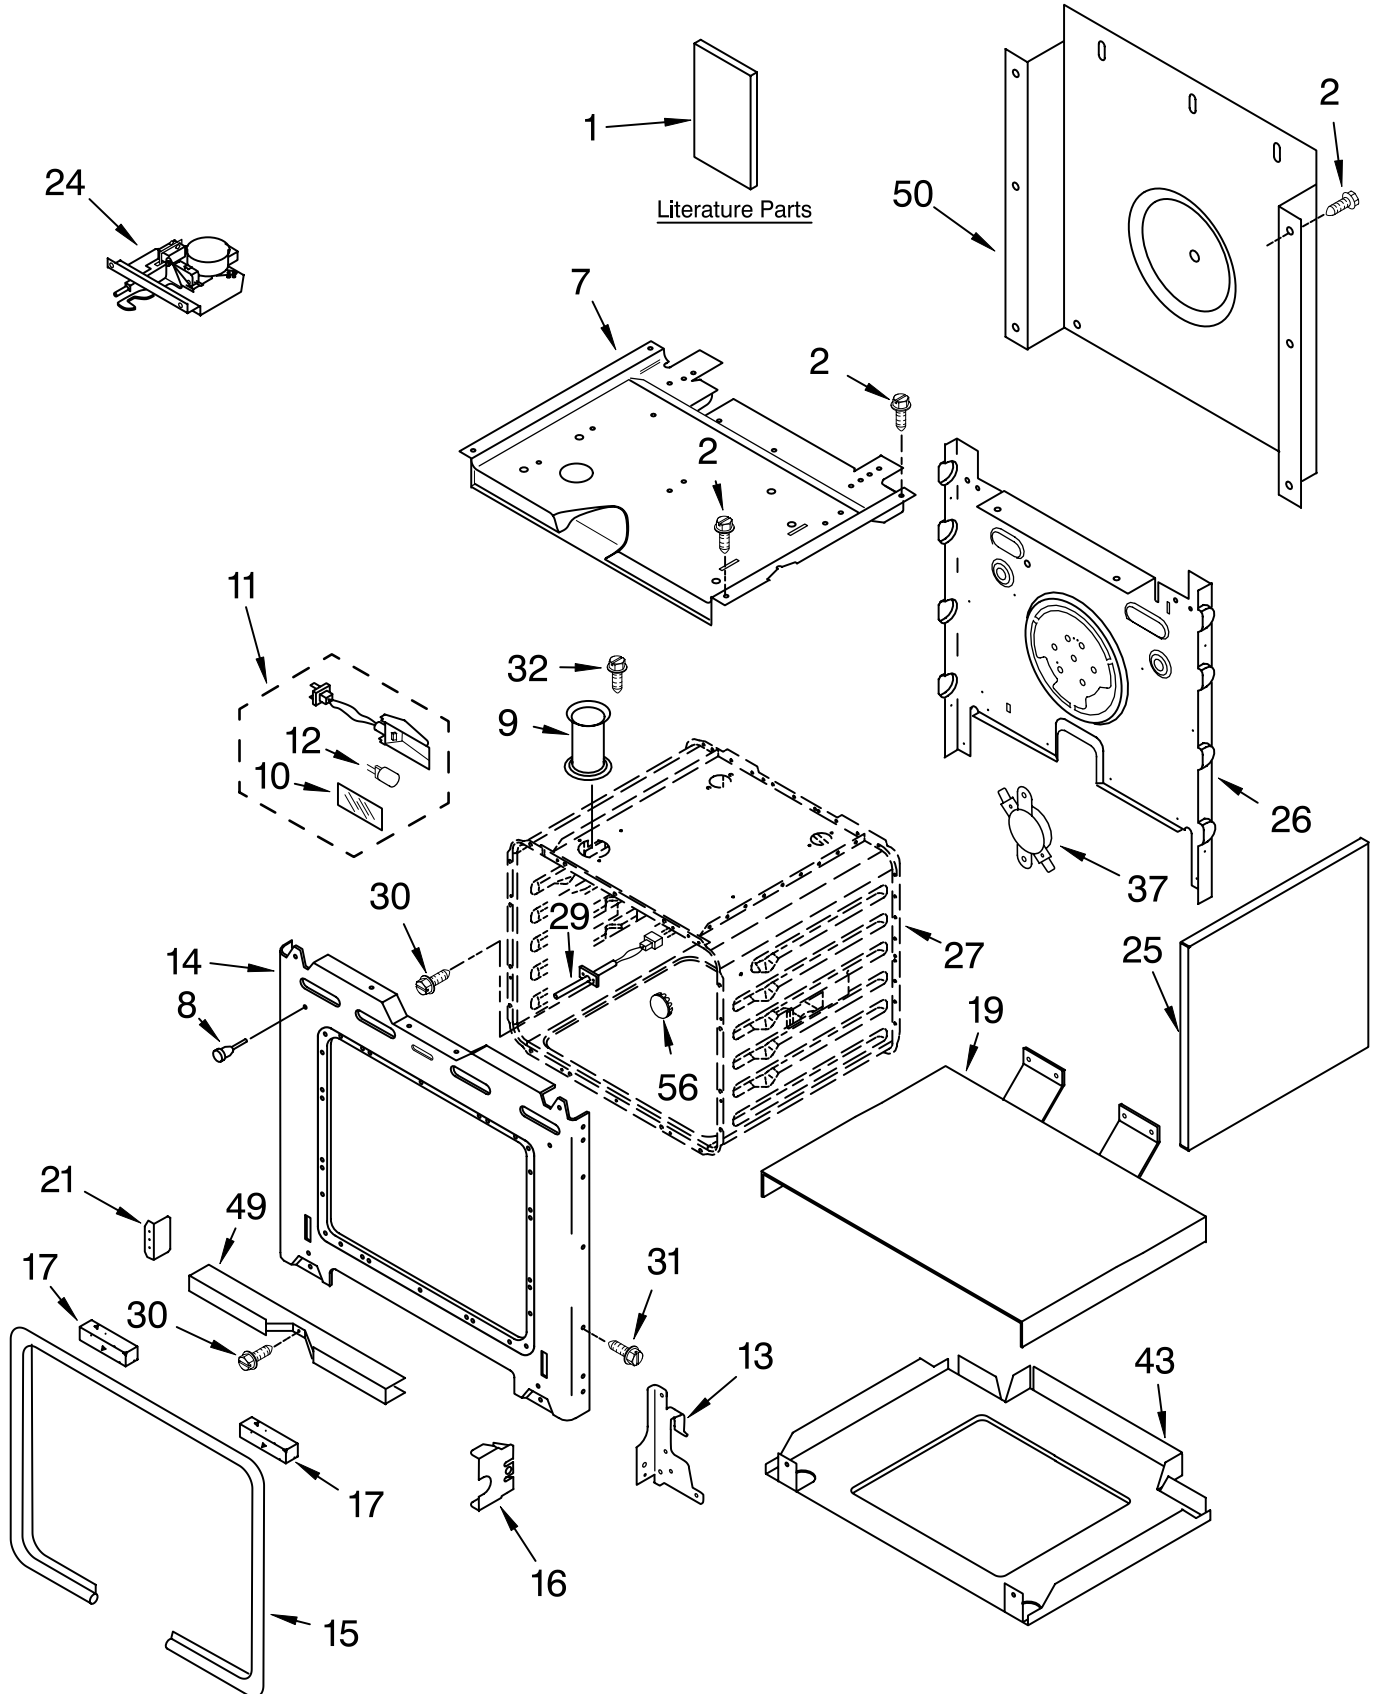

OVEN PARTS
For Model: KDRP407HSS12
(Stainless Steel)

30" KITCHENAID
FREE STANDING RANGE
DUAL FUEL

FOR ORDERING INFORMATION REFER TO PARTS PRICE LIST

OVEN PARTS

For Model: KDRP407HSS12

(Stainless Steel)

Illus. No.	Part No.	DESCRIPTION
1		Literature Parts
	9759536	Installation Instructions
	8301284	Use & Care Guide
	9759534	Tech Sheet
	9759441	Conversion Instructions
	3191638	Safer Cooking Tips
2	4449809	Screw, 8-18 x 3/8
7	4455866	Top, Chassis
8	4448520	Bumper, Door
9	4452158	Tube, Vent
10	4452163	Lens, Light
11	4448972	Oven Light Assy
	4449748	Screw
12	4452164	Bulb, Light
13		Hinge Receiver
	4455605	Left Hand
	4455606	Right Hand

Illus. No.	Part No.	DESCRIPTION
14	9759060	Frame, Front
15	4455382	Gasket, Door
16	4452152	Bracket, Mounting
	4449809	Screw
17	4452260	Spacer, Foam
19	4451478	Support, Insulation
21	4455510	Bracket, Support
24	9759525	Latch Assy
25	4455641	Side, Chassis
26	4452234	Back, Chassis
27		Liner, Oven (Not serviceable)
29	4455636	Sensor
30	4449154	Screw, 8-32 x .440
31	4449040	Screw, 8-18 x 3/8
32	3196176	Screw, 8-18 x 1/2

Illus. No.	Part No.	DESCRIPTION
37	9759243	Thermostat (TOD) (Temp.) SPST
43	4455649	Base, Chassis
49	4448933	Retainer, Gasket
50	4451747	Cover, Back
56	4448982	Button, Plug

**FOLLOWING PARTS
NOT ILLUSTRATED**