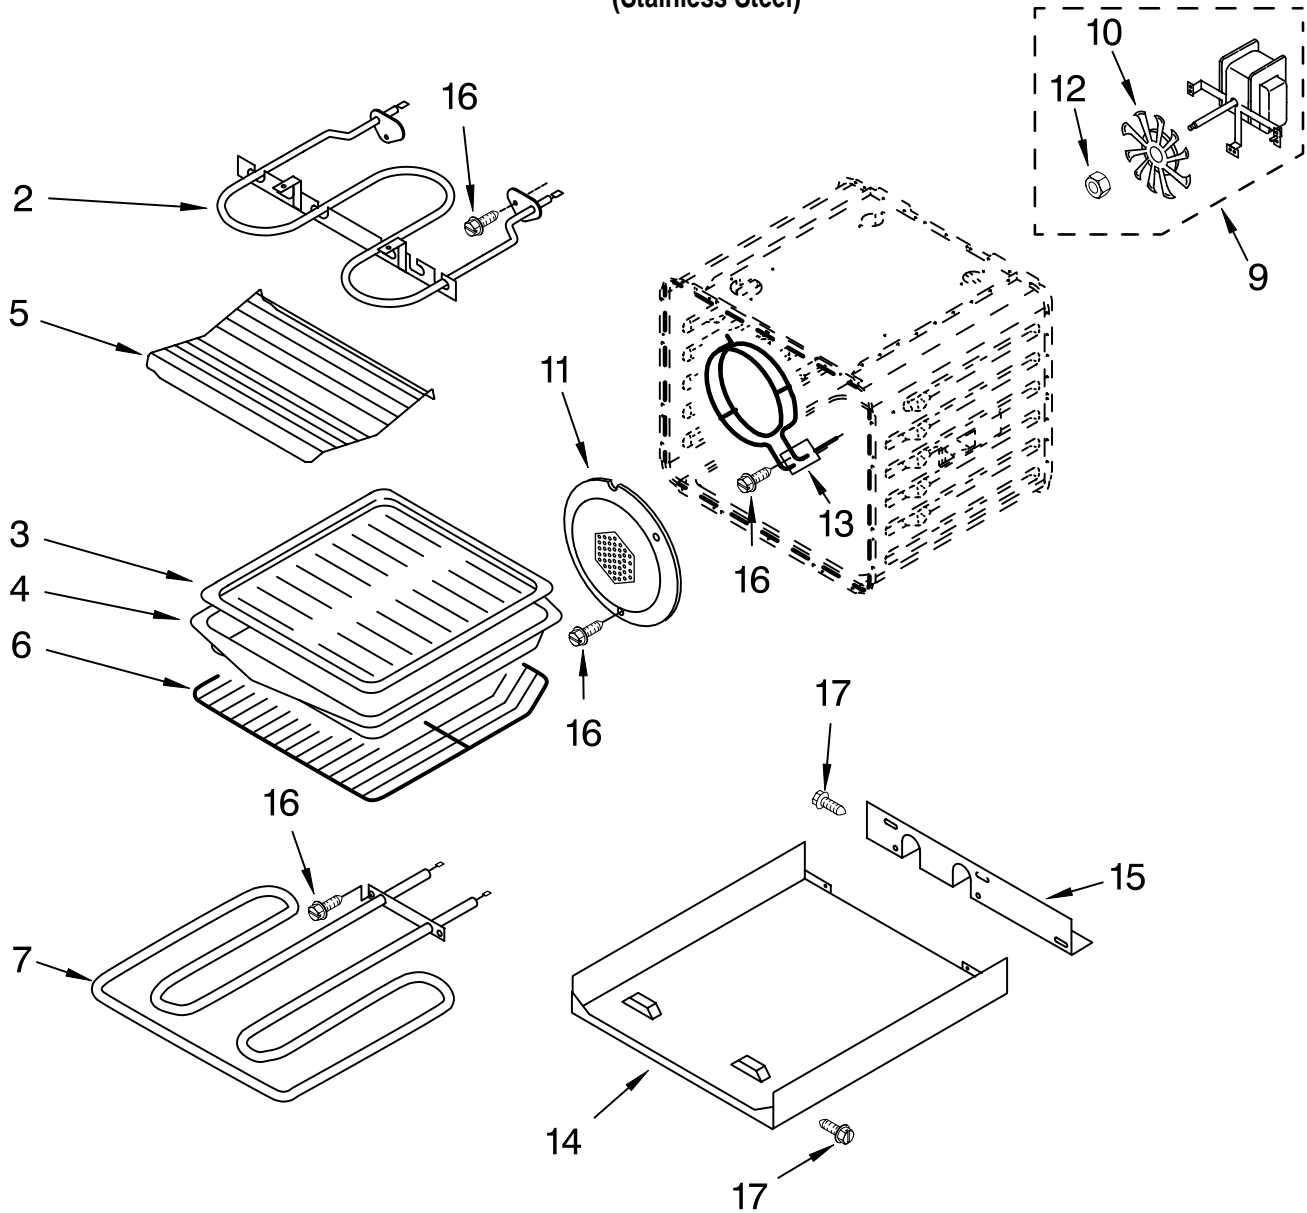

INTERNAL OVEN PARTS

For Model: KDRP407HSS12

(Stainless Steel)

Illus. No.	Part No.	DESCRIPTION
2	4456103	Element, Broil
	4449154	Screw
3	4457277	Grill, Broiler
4	4457276	Pan, Broiler
5	3181534	Rack, Roasting
6	4452807	Rack, Oven

Illus. No.	Part No.	DESCRIPTION
7	4452155	Element, Hidden Bake
9	4451583	Motor, Convection
10	4452226	Blade, Fan
11	4448418	Cover, Fan
12	4452227	Nut
13	4452157	Element, Convection

Illus. No.	Part No.	DESCRIPTION
14	4455037	Tray, Hidden Bake
15	4450039	Cover, Access
16	4449154	Screw, 8-32 x .440
17	4449809	Screw, 8-18 x 3/8

FOR ORDERING INFORMATION REFER TO PARTS PRICE LIST