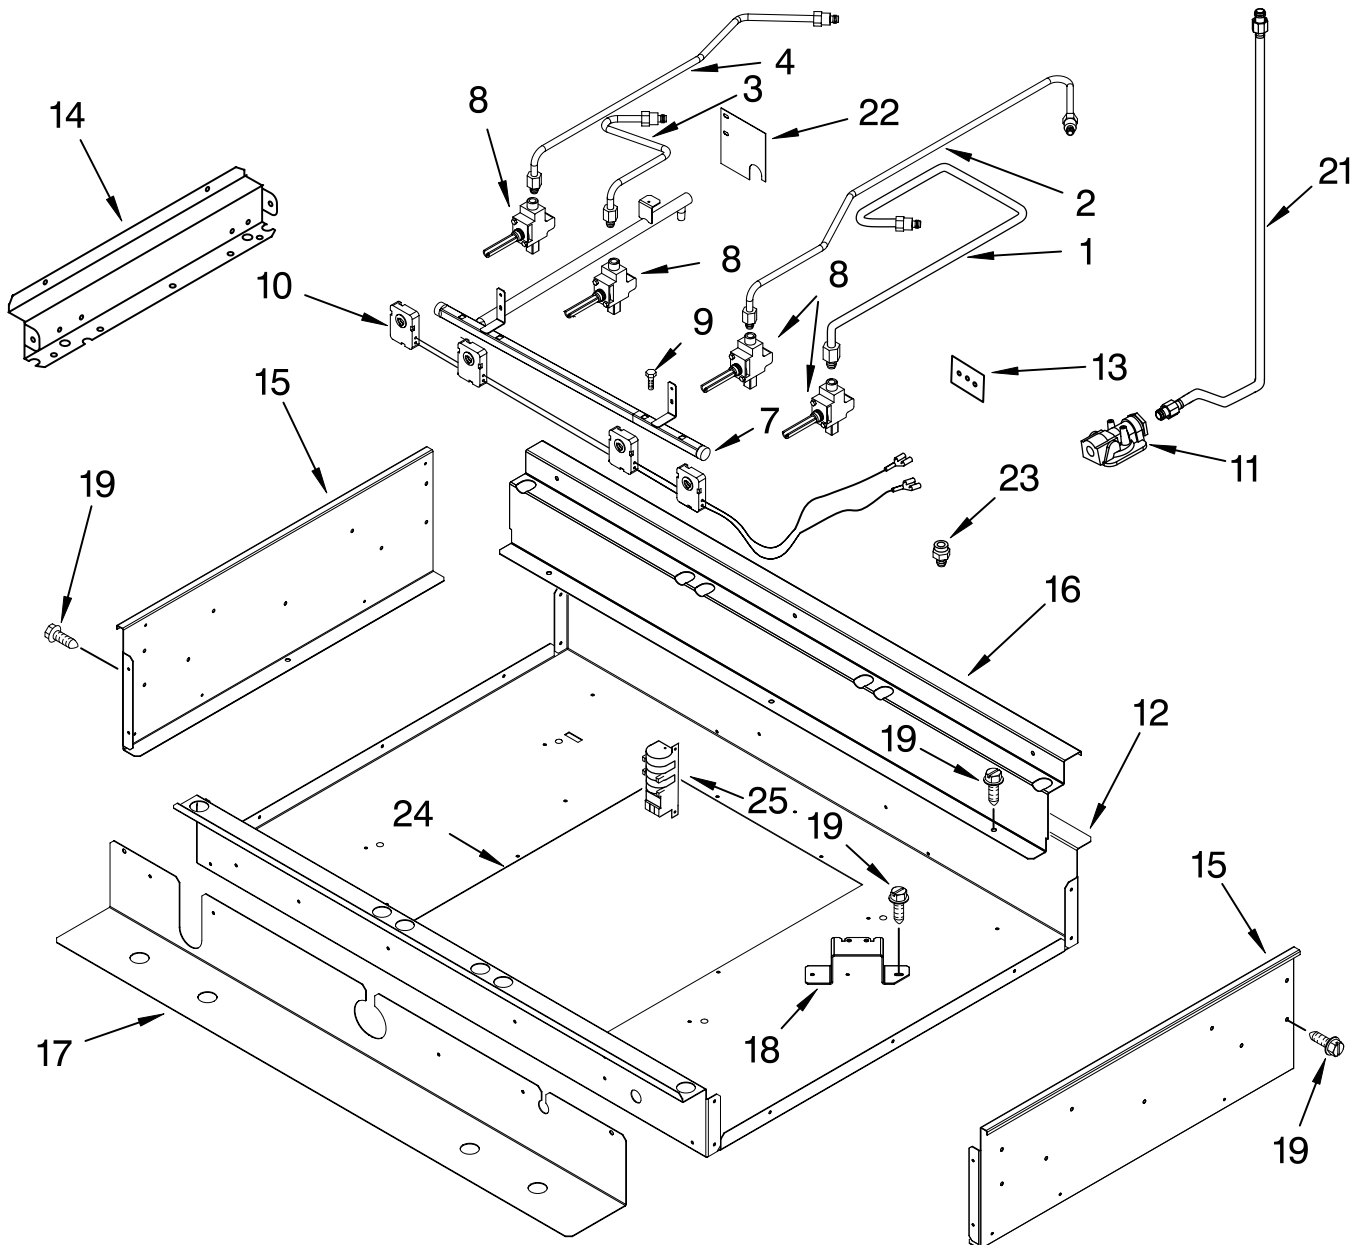

BURNER BOX AND MANIFOLD PARTS

For Model: KDRP407HSS12

(Stainless Steel)

Illus. No.	Part No.	DESCRIPTION

1	4457272	Tubing, Gas Burner – RF
2	4457273	Tubing, Gas Burner – RR
3	4457274	Tubing, Gas Burner – LF
4	4457275	Tubing, Gas Burner – LR
7	4457267	Manifold
8	4456818	Valve, Burner
9	3186217	Bolt, Gas Valve

Illus. No.	Part No.	DESCRIPTION

10	4457173	Burner Switch & Harness Assembly
	3191387	Seal, Switch
11	9759091	Pressure Regulator
12	4457265	Box, Burner
13	3192439	Seal, Switch
14		Support, Cooktop
	4452442	R.Side
	4457220	L.Side
	4449809	Screw
15		Side, Burner Box
	8285607	Right Side
	8285606	Left Side

Illus. No.	Part No.	DESCRIPTION

16	4457315	Support, Rear
17	9760557	Support, Cooktop
18	3192811	Bracket, Burner
19	3177991	Screw, 8–18 x 1/4
21	4455645	Tube, Manifold
22	4457271	Cover, Manifold
23		Adapter
	4453116	1/2" Female
	4453115	1/2" Male
	4450118	Nut, 6–32 U Type
24	4453036	Cover, Burner Box
25	8522426	Module, Spark

FOR ORDERING INFORMATION REFER TO PARTS PRICE LIST