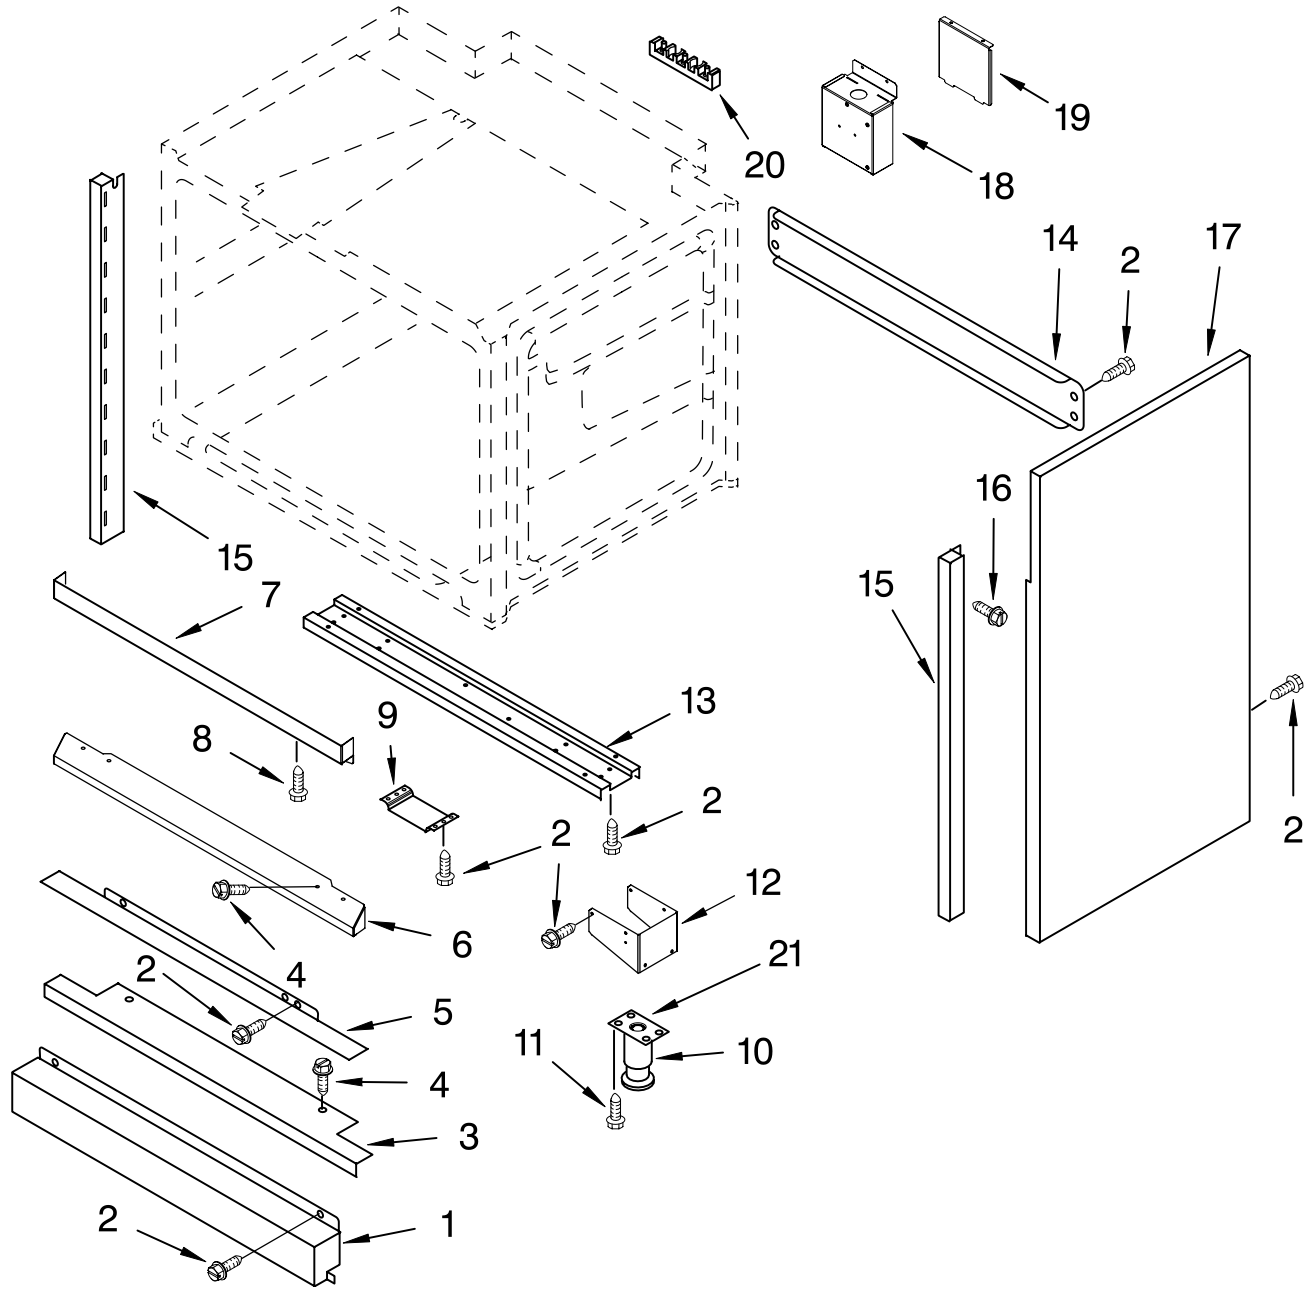

CHASSIS PARTS

For Model: KDRP407HSS12

(Stainless Steel)

Illus. No.	Part No.	DESCRIPTION
1	4452802	Vent, Bottom Lower
2	4449809	Screw, 8-18 x 3/8
3	4452798	Backer, Trim Lower
4	3400837	Screw, 8-18 x 3/8
5	4452800	Deflector, Center
6	4452420	Vent, Bottom Upper
7	4452425	Vent, Center
8	4453323	Gasket
	3400805	Screw (4)
8	3196537	Screw, 8-18 x 3/8

Illus. No.	Part No.	DESCRIPTION
9	9759092	Bracket, Mounting Regulator
10	9759117	Foot
11	3400518	Screw, 5/16-12 x 5/8
12	4455644	Gusset
13	4455643	Support, Channel
	3400080	Screw (8)
14	9760672	Brace, Rear
15	4452804	Right Side
	4453205	Left Side

Illus. No.	Part No.	DESCRIPTION
16	3196537	Screw, 8-18 x 3/8
17	4457251	Side Chassis Right Side
	4457252	Left Side
18	9760476	Box, Terminal
19	9760482	Cover, Terminal Box
20	9757403	Block, Terminal
21	9759118	Plate, Mounting

FOR ORDERING INFORMATION REFER TO PARTS PRICE LIST