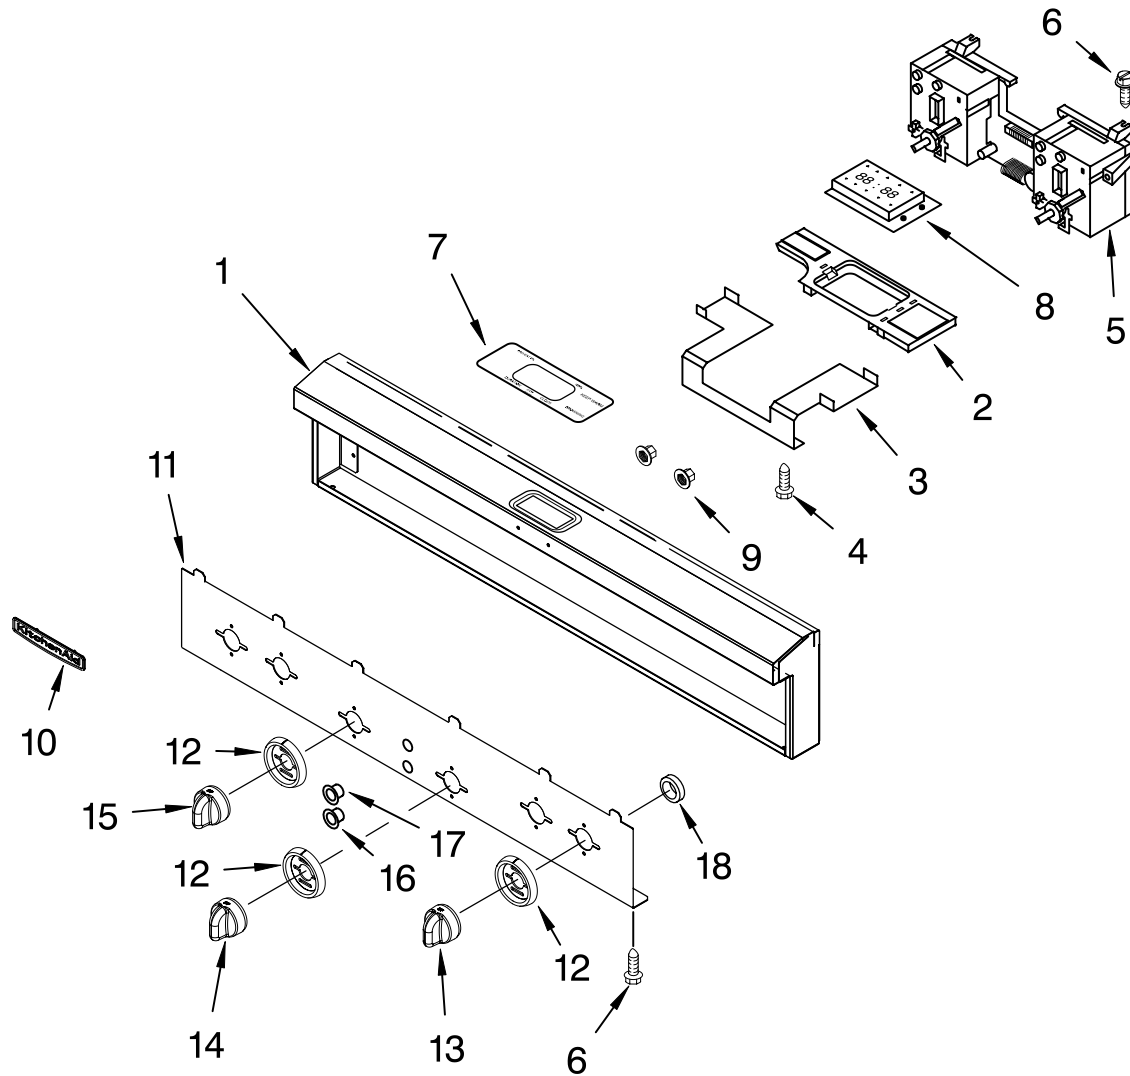

CONTROL PANEL PARTS

For Model:KDRP407HSS3
(Stainless Steel)

Illus. No.	Part No.	DESCRIPTION
1	4453188	Panel, Control
2	4453000	Bracket, Display
3	4453120	Bracket, Display Mounting
4	3196537	Screw, 8-18 x 3/8
5	4452443	Control, Zodiac
6	4449899	Screw, 6-19 x 1

Illus. No.	Part No.	DESCRIPTION
7	4453199	Escutcheon, Control Panel
8	4452999	Module, Display
9	2004333	Palnut
10	2005292	Nameplate
11	4455211	Face, Control Panel

Illus. No.	Part No.	DESCRIPTION
12	4455192	Bezel, Knob
13	4454970	Knob, Control
14	4455115	Knob, Temp/Time
15	4455141	Knob, Selector
16	4452998	Button, Cancel
17	4452997	Button, Enter
18	4455719	Spacer Ring

FOR ORDERING INFORMATION REFER TO PARTS PRICE LIST