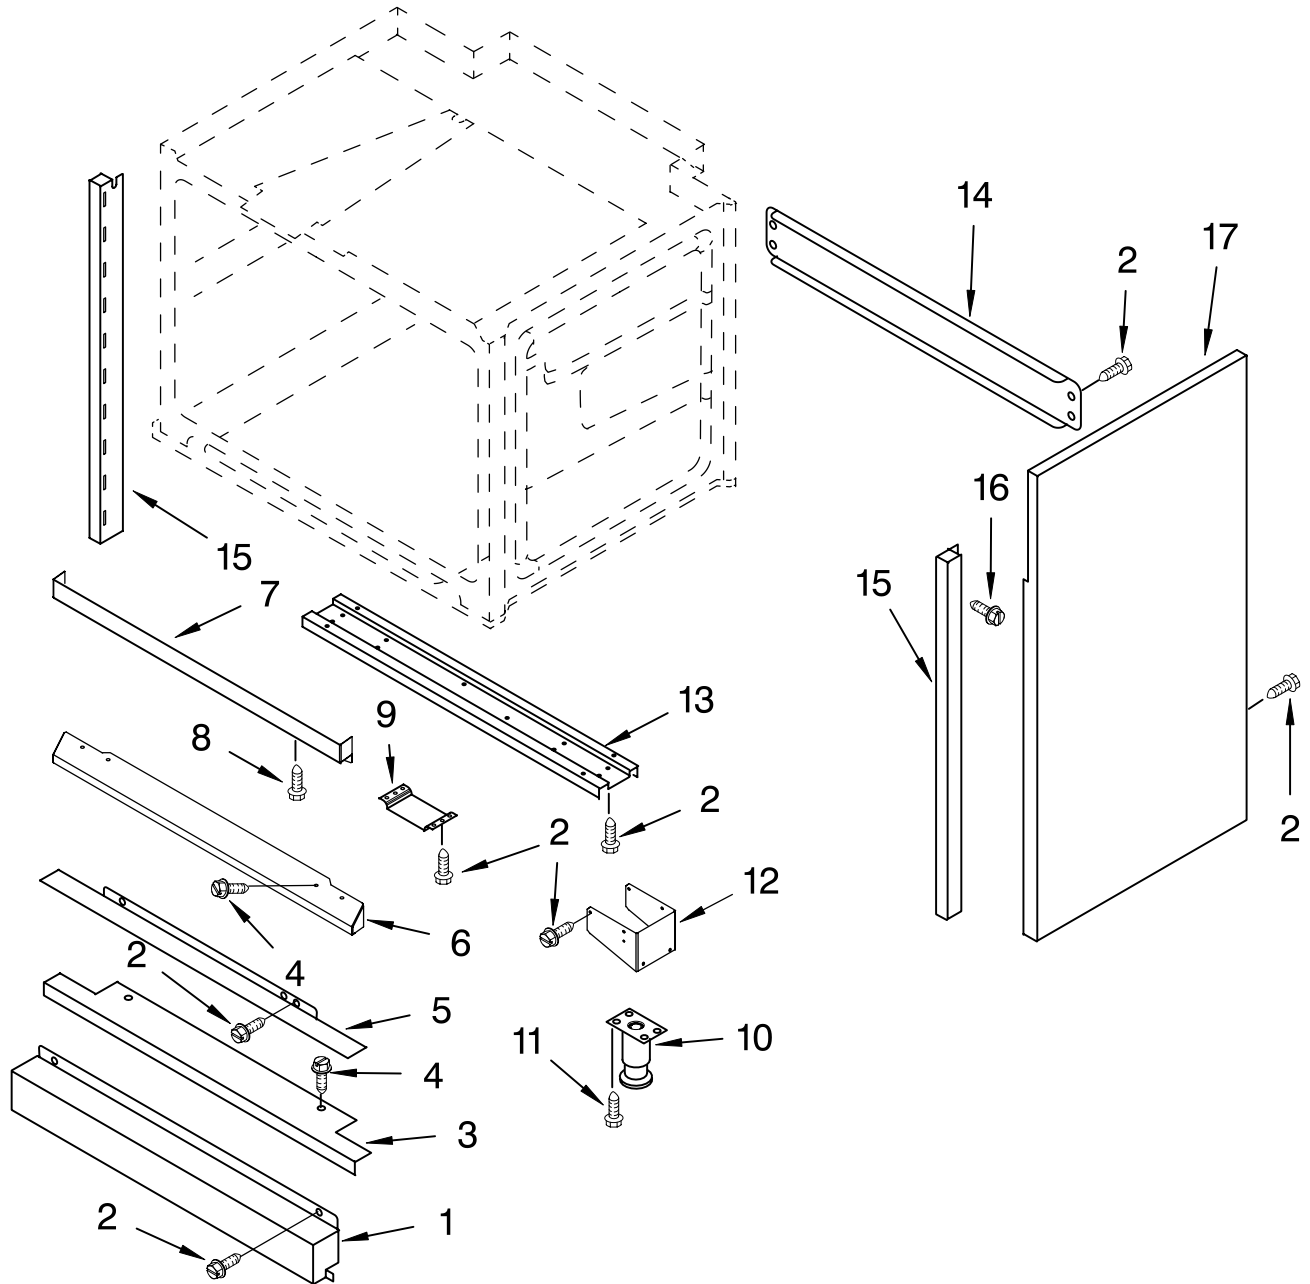

CHASSIS PARTS

For Model:KDRP407HSS3
(Stainless Steel)

Illus. No.	Part No.	DESCRIPTION
1	4452802	Vent, Bottom Lower
2	4449809	Screw, 8-18 x 3/8
3	4452798	Backer, Trim Lower
4	3400837	Screw, 8-18 x 3/8
5	4452800	Deflector, Center
6	4452420	Vent, Bottom Upper
7	4452425	Vent, Center
	4453323	Gasket
	3400805	Screw (4)

Illus. No.	Part No.	DESCRIPTION
8	3196537	Screw, 8-18 x 3/8
9	4455604	Bracket, Mounting Regulator
10	4452430	Foot Assembly
11	3400518	Screw, 5/16-12 x 5/8
12	4455644	Gusset

Illus. No.	Part No.	DESCRIPTION
13	4455643	Support, Channel
	3400080	Screw (8)
14	4452433	Brace, Rear
15	4452804	Trim, Front Right Side
	4453205	Left Side
16	3196537	Screw, 8-18 x 3/8
17		Side Chassis
	4452418	Right Side
	4452419	Left Side

FOR ORDERING INFORMATION REFER TO PARTS PRICE LIST