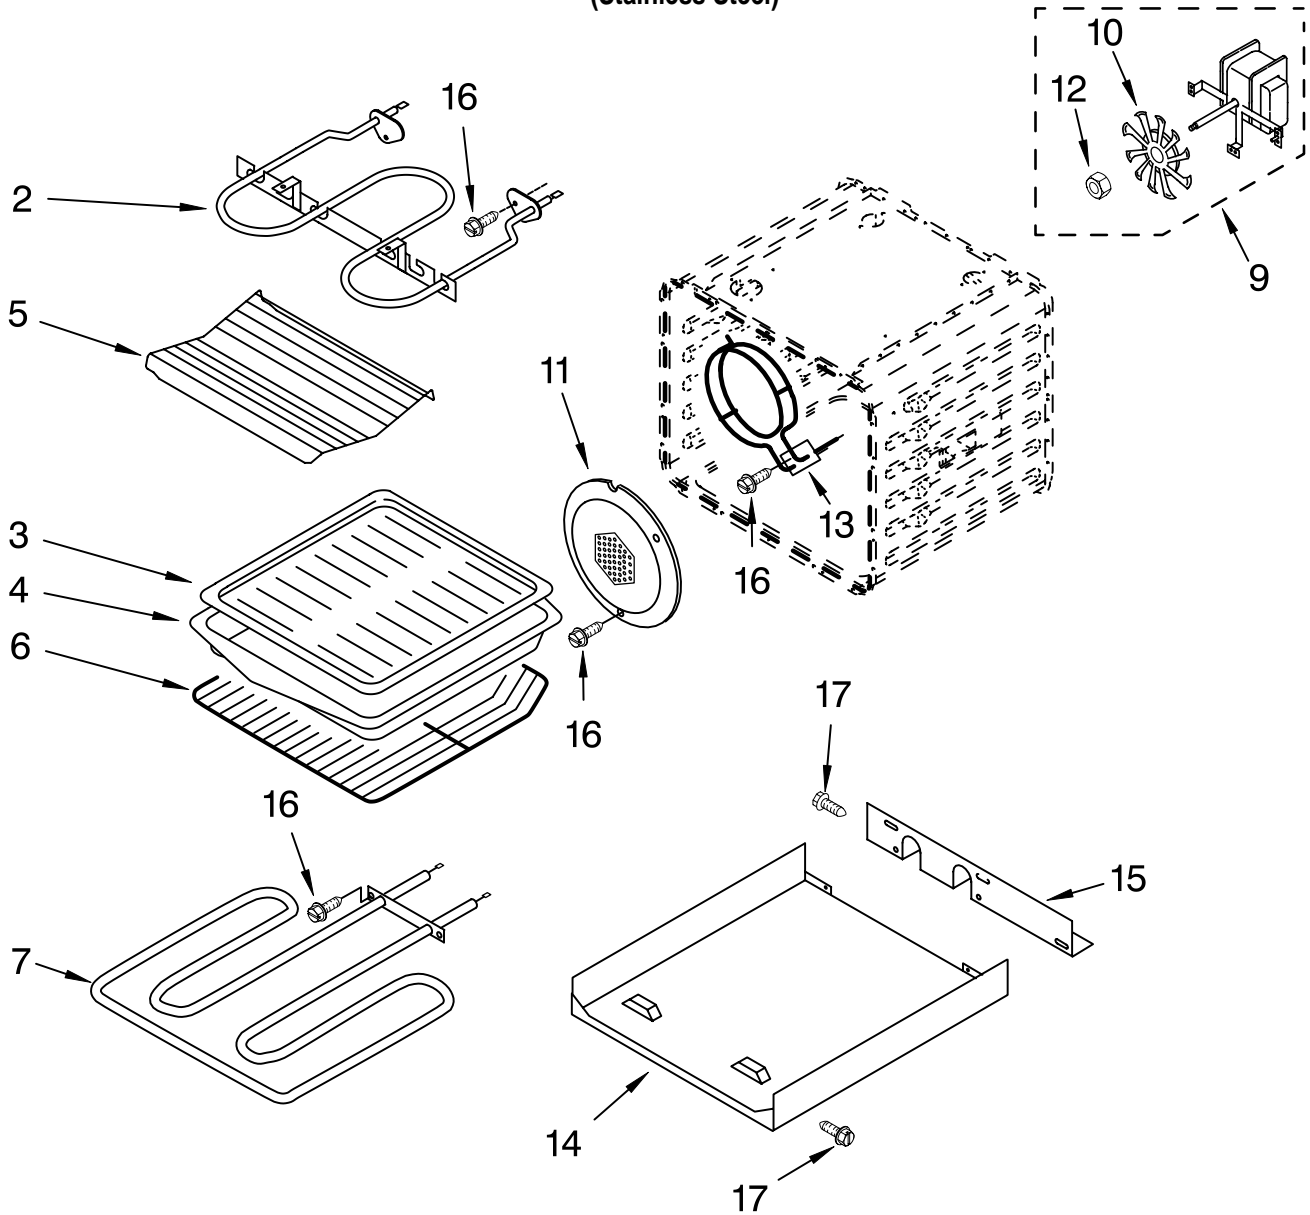

INTERNAL OVEN PARTS

For Model:KDRP407HSS3
(Stainless Steel)

Illus. No.	Part No.	DESCRIPTION
2	4452154	Element, Broil
	4449154	Screw
3	3147563	Grill, Broiler
4	3147845	Pan, Broiler
5	3181534	Rack, Roasting
6	4452807	Rack, Oven

Illus. No.	Part No.	DESCRIPTION
7	4452155	Element, Hidden Bake
9	4451583	Motor, Convection
10	4452226	Blade, Fan
11	4448418	Cover, Fan
12	4452227	Nut

Illus. No.	Part No.	DESCRIPTION
13	4452157	Element, Convection
14	4455037	Tray, Hidden Bake
15	4450039	Cover, Access
16	4449154	Screw, 8-32 x .440
17	4449809	Screw, 8-18 x 3/8

FOR ORDERING INFORMATION REFER TO PARTS PRICE LIST