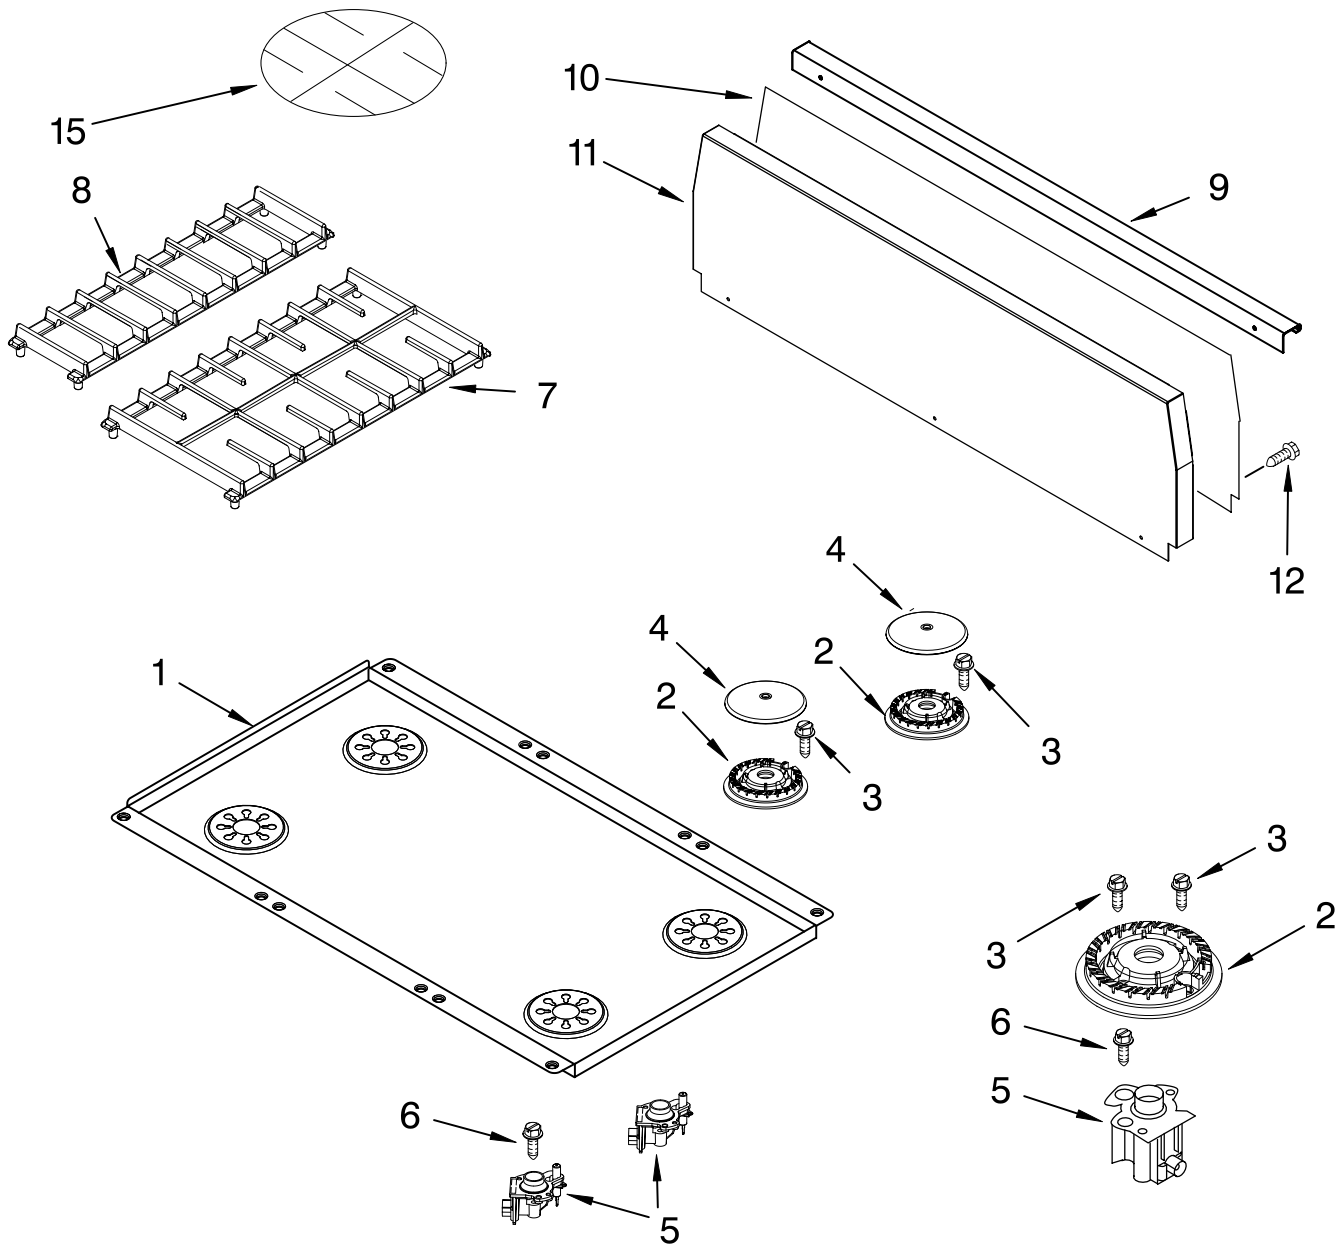

COOKTOP PARTS

For Model:KDRP407HSS3
(Stainless Steel)

Illus. No.	Part No.	DESCRIPTION
1	4455032	Cooktop
2	9754181	Burner Head
3	3368921	Screw, 7-18 x 3/4
4	4455243	Cap, Burner

Illus. No.	Part No.	DESCRIPTION
5	9754188	Orifice Holder (Includes Orific & Ignitor)
	3400843	Screw
6	3177991	Screw, 8-18 x 1/4
7	4454963	Grate, Burner
8	4454964	Grate, Filler

Illus. No.	Part No.	DESCRIPTION
9	4454961	Trim, Island
10	4455031	Support, Backsplash
11	4454959	Trim, Backsplash
12	3400837	Screw, 8-18 x 3/8
15	4455109	Plate, Simmer

FOR ORDERING INFORMATION REFER TO PARTS PRICE LIST