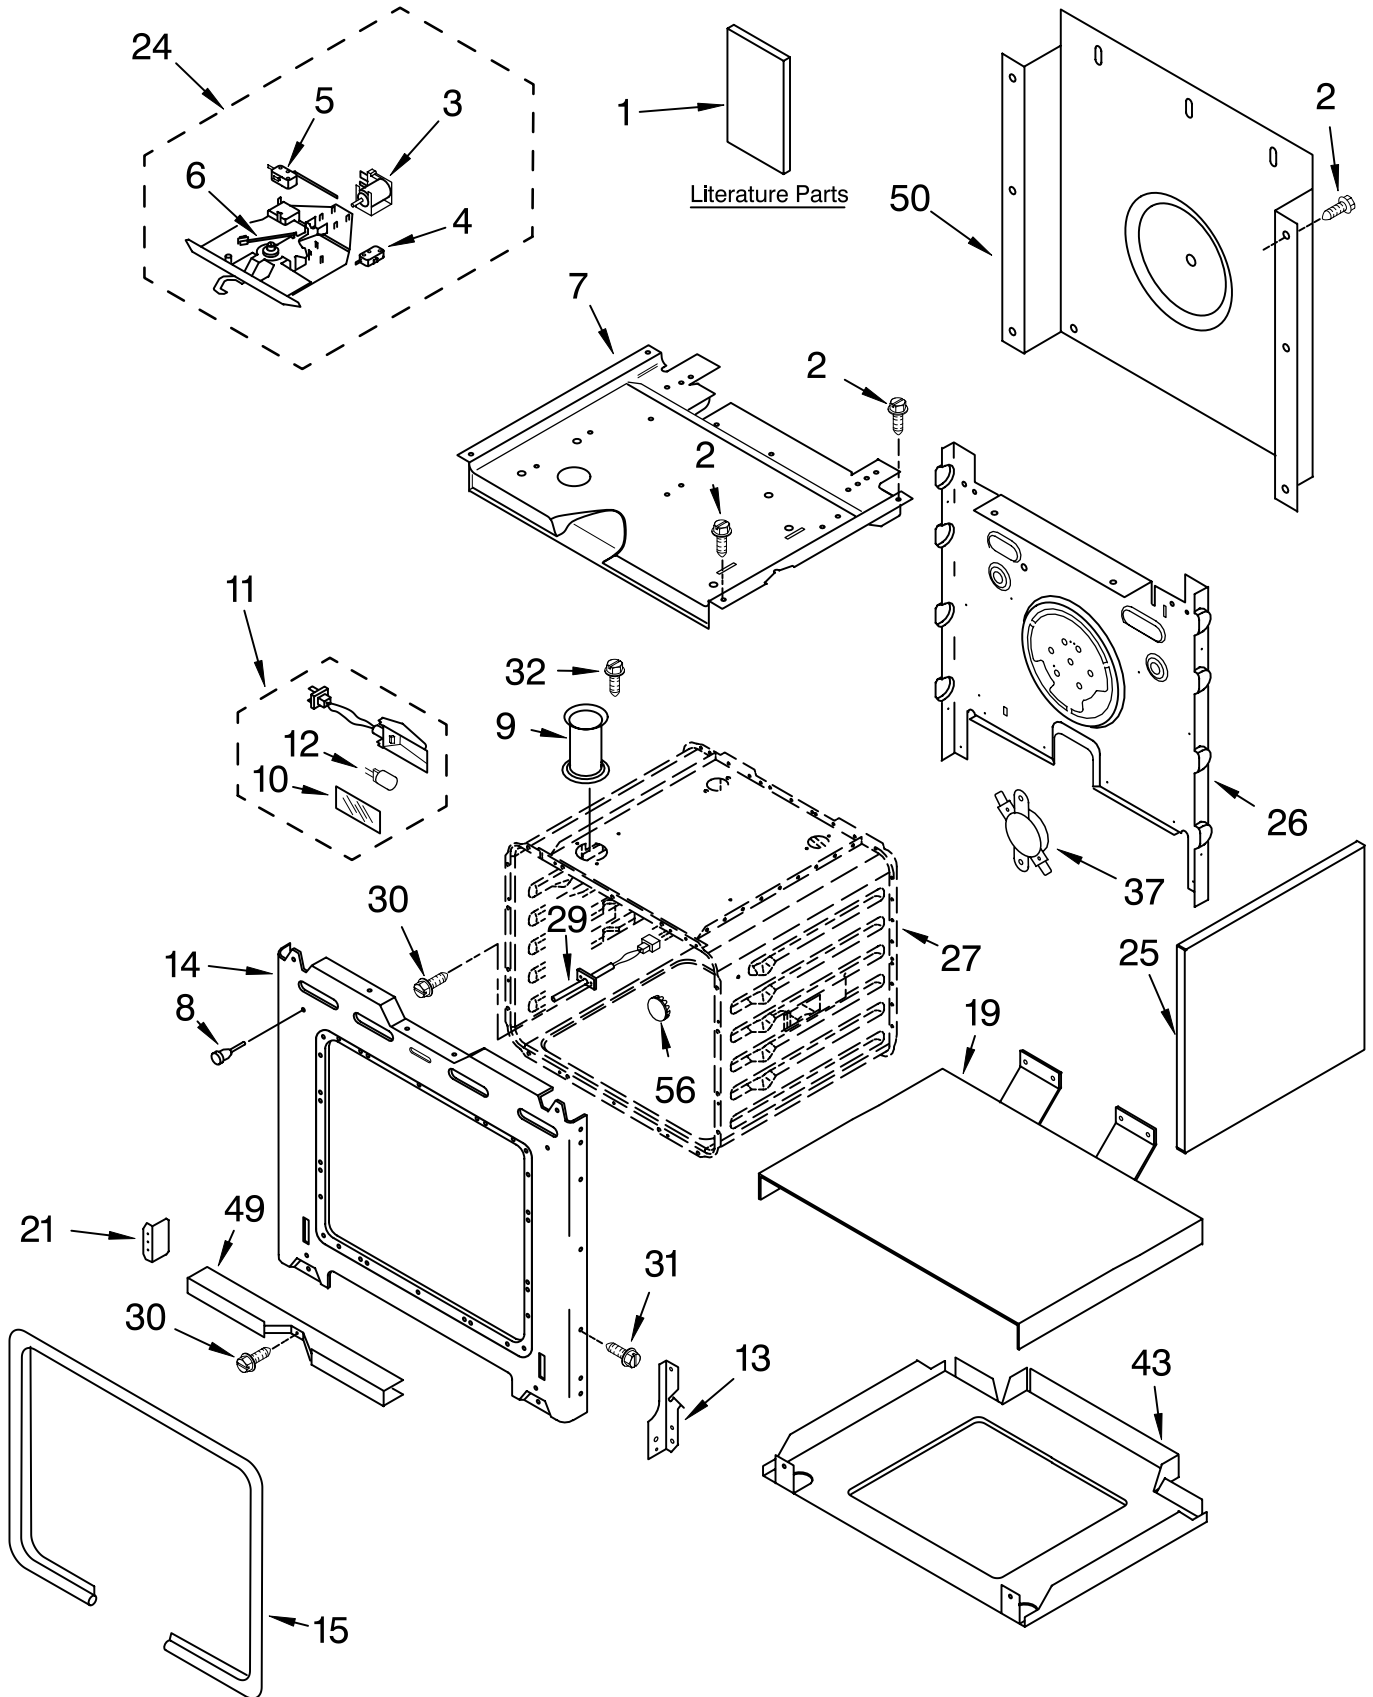

OVEN PARTS

For Model:KDRP407HSS3
(Stainless Steel)

30" KITCHENAID
FREE STANDING RANGE
DUAL FUEL

FOR ORDERING INFORMATION REFER TO PARTS PRICE LIST

OVEN PARTS

For Model:KDRP407HSS3
(Stainless Steel)

Illus. No.	Part No.	DESCRIPTION
NOTE: The screws and nuts required to attach a part are listed immediately following that part.		
1		Literature Parts
	LIT4452762	Installation Instructions
	LIT4452761	Use & Care Guide
	LIT4453057	Tech Sheet
	LIT4453152	Conversion Instructions
	LIT3191638	Safer Cooking Tips
2	4449809	Screw, 8-18 x 3/8
3	4452224	Solenoid
4	4452312	Switch, Micro
5	4451426	Switch, Micro
6	4451537	Spring, Latch
7	4455472	Top, Chassis
8	4448520	Bumper, Door

Illus. No.	Part No.	DESCRIPTION
9	4452158	Tube, Vent
10	4452163	Lens, Light
11	4448972	Oven Light Assy
	4449748	Screw
12	4452164	Bulb, Light
13		Hinge Receiver
	4455520	Left Hand
	4455521	Right Hand
14	4455612	Frame, Front
15	4455382	Gasket, Door
19	4451478	Support, Insulation
21	4455510	Bracket, Support
24	4451896	Latch Assy
25	4455641	Side, Chassis
26	4452234	Back, Chassis
27		Liner, Oven (Not serviceable)
29	4455636	Sensor
30	4449154	Screw, 8-32 x .440

Illus. No.	Part No.	DESCRIPTION
31	4449040	Screw, 8-18 x 3/8
32	3196176	Screw, 8-18 x 1/2
37	4451442	Thermostat (TOD) (Temp.) SPST
43	4455649	Base, Chassis
49	4448933	Retainer, Gasket
50	4451747	Cover, Back
56	4448982	Button, Plug