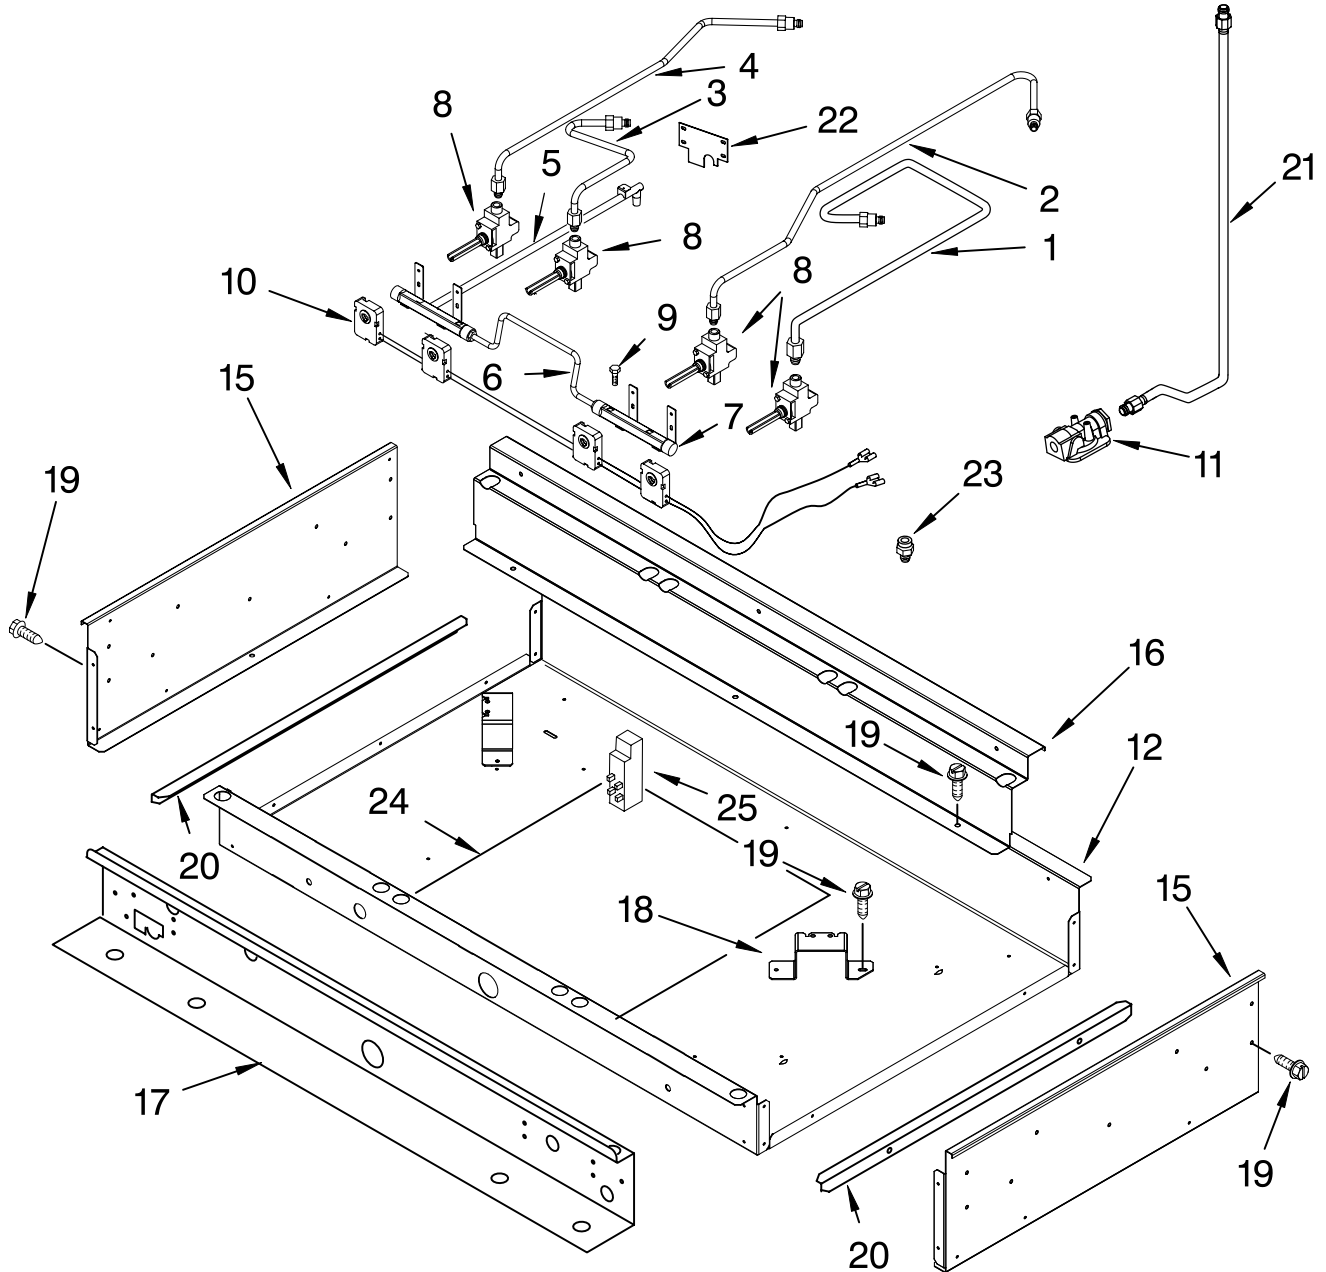

BURNER BOX AND MANIFOLD PARTS

For Model:KDRP407HSS3
(Stainless Steel)

Illus. No.	Part No.	DESCRIPTION
1	4455078	Tubing, Gas Burner - RF
2	4455079	Tubing, Gas Burner - RR
3	4455148	Tubing, Gas Burner - LF
4	4455149	Tubing, Gas Burner - LR
5	4452814	Manifold Assembly Left Side
6	4452815	Tube, Manifold
7	4452816	Manifold Assembly Right Side

Illus. No.	Part No.	DESCRIPTION
8	3192157	Valve, Burner
	3185829	Bolt (4)
9	3185829	Bolt, Gas Valve
10	4453032	Burner Switch & Harness Assembly
	3191387	Seal, Switch
11	4453033	Pressure Regulator
12	4455647	Box, Burner
15	4454953	Right Side
	4454954	Left Side
16	4455027	Support, Rear
17	4455646	Support, Cooktop

Illus. No.	Part No.	DESCRIPTION
18	3192811	Bracket, Burner
19	3177991	Screw, 8-18 x 1/4
20	4454974	Rail, Support RH & LH
21	4455645	Tube, Manifold
22	4453119	Cover, Manifold
23		Adapter
	4453116	1/2" Female
	4453115	1/2" Male
	4450118	Nut, 6-32 U Type
24	4453036	Cover, Burner Box
25	8053421	Module, Spark

FOR ORDERING INFORMATION REFER TO PARTS PRICE LIST