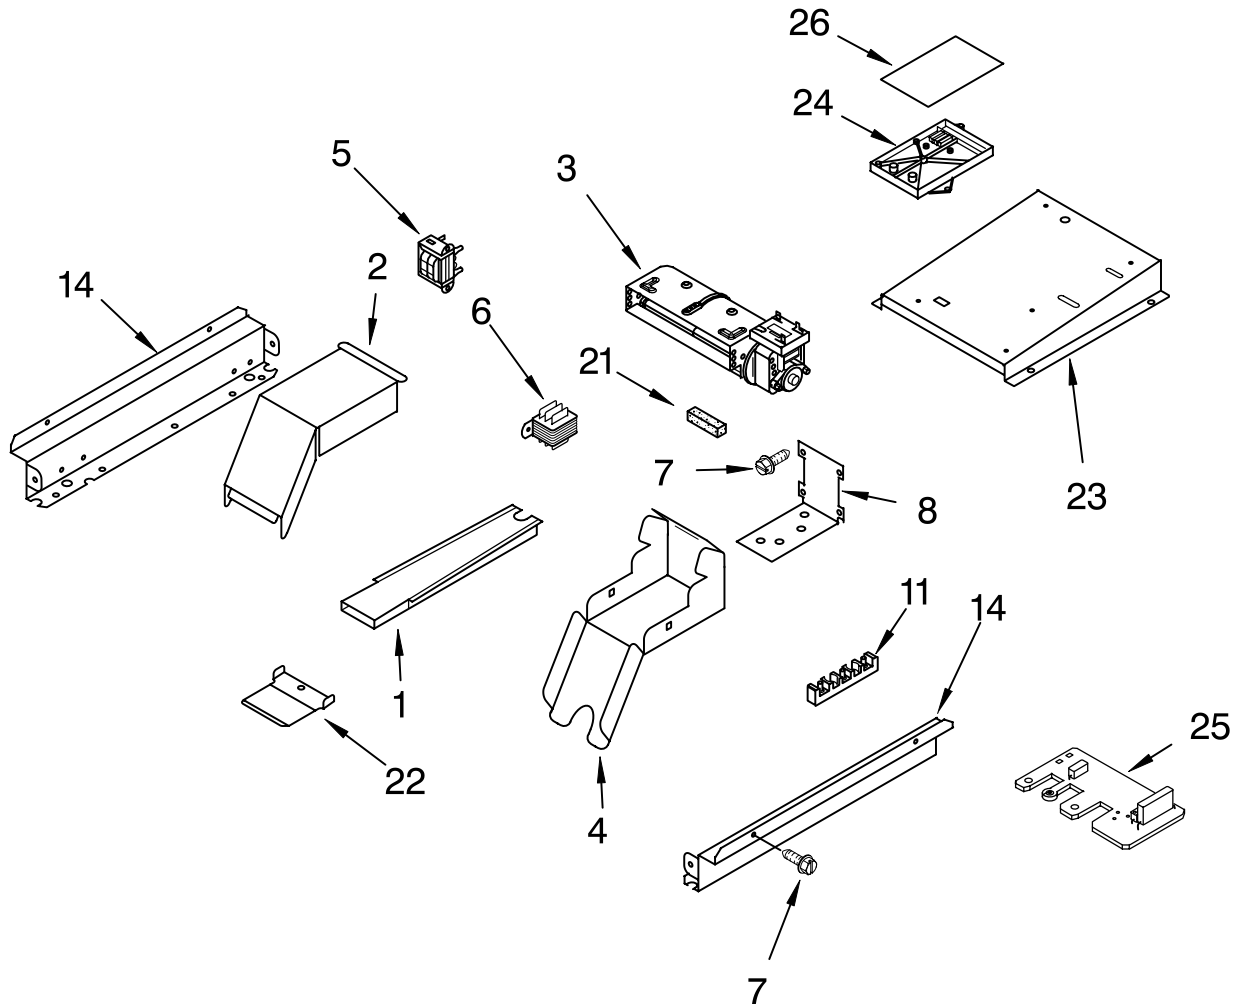

TOP VENTING PARTS

For Model:KDRP407HSS3
(Stainless Steel)

Illus. No.	Part No.	DESCRIPTION
1	4451759	Vent, Exhaust
2	4451438	Elbow, Vent-Top
3	4452811	Blower 60MM
	4449809	Screw (4)
	3400015	Screw (1)
4	4451752	Elbow, Vent-Bottom
5	6610122	Transformer, Light

Illus. No.	Part No.	DESCRIPTION
6	8300642	Transformer, Control
7	4449809	Screw, 8-18 x 3/8
8	4455352	Bracket, Blower
11	4449868	Block, Terminal
14	4452442	Side, Control Top
21	4451758	Seal, Foam
22	4452489	Deflector, Vent Box

Illus. No.	Part No.	DESCRIPTION
23	4452441	Bracket, Control Mounting
24	4452444	Control, Zodiac
25	4451985	Suppressor
	3400080	Screw (4)
26	4453207	Insulator, Control Board

FOR ORDERING INFORMATION REFER TO PARTS PRICE LIST