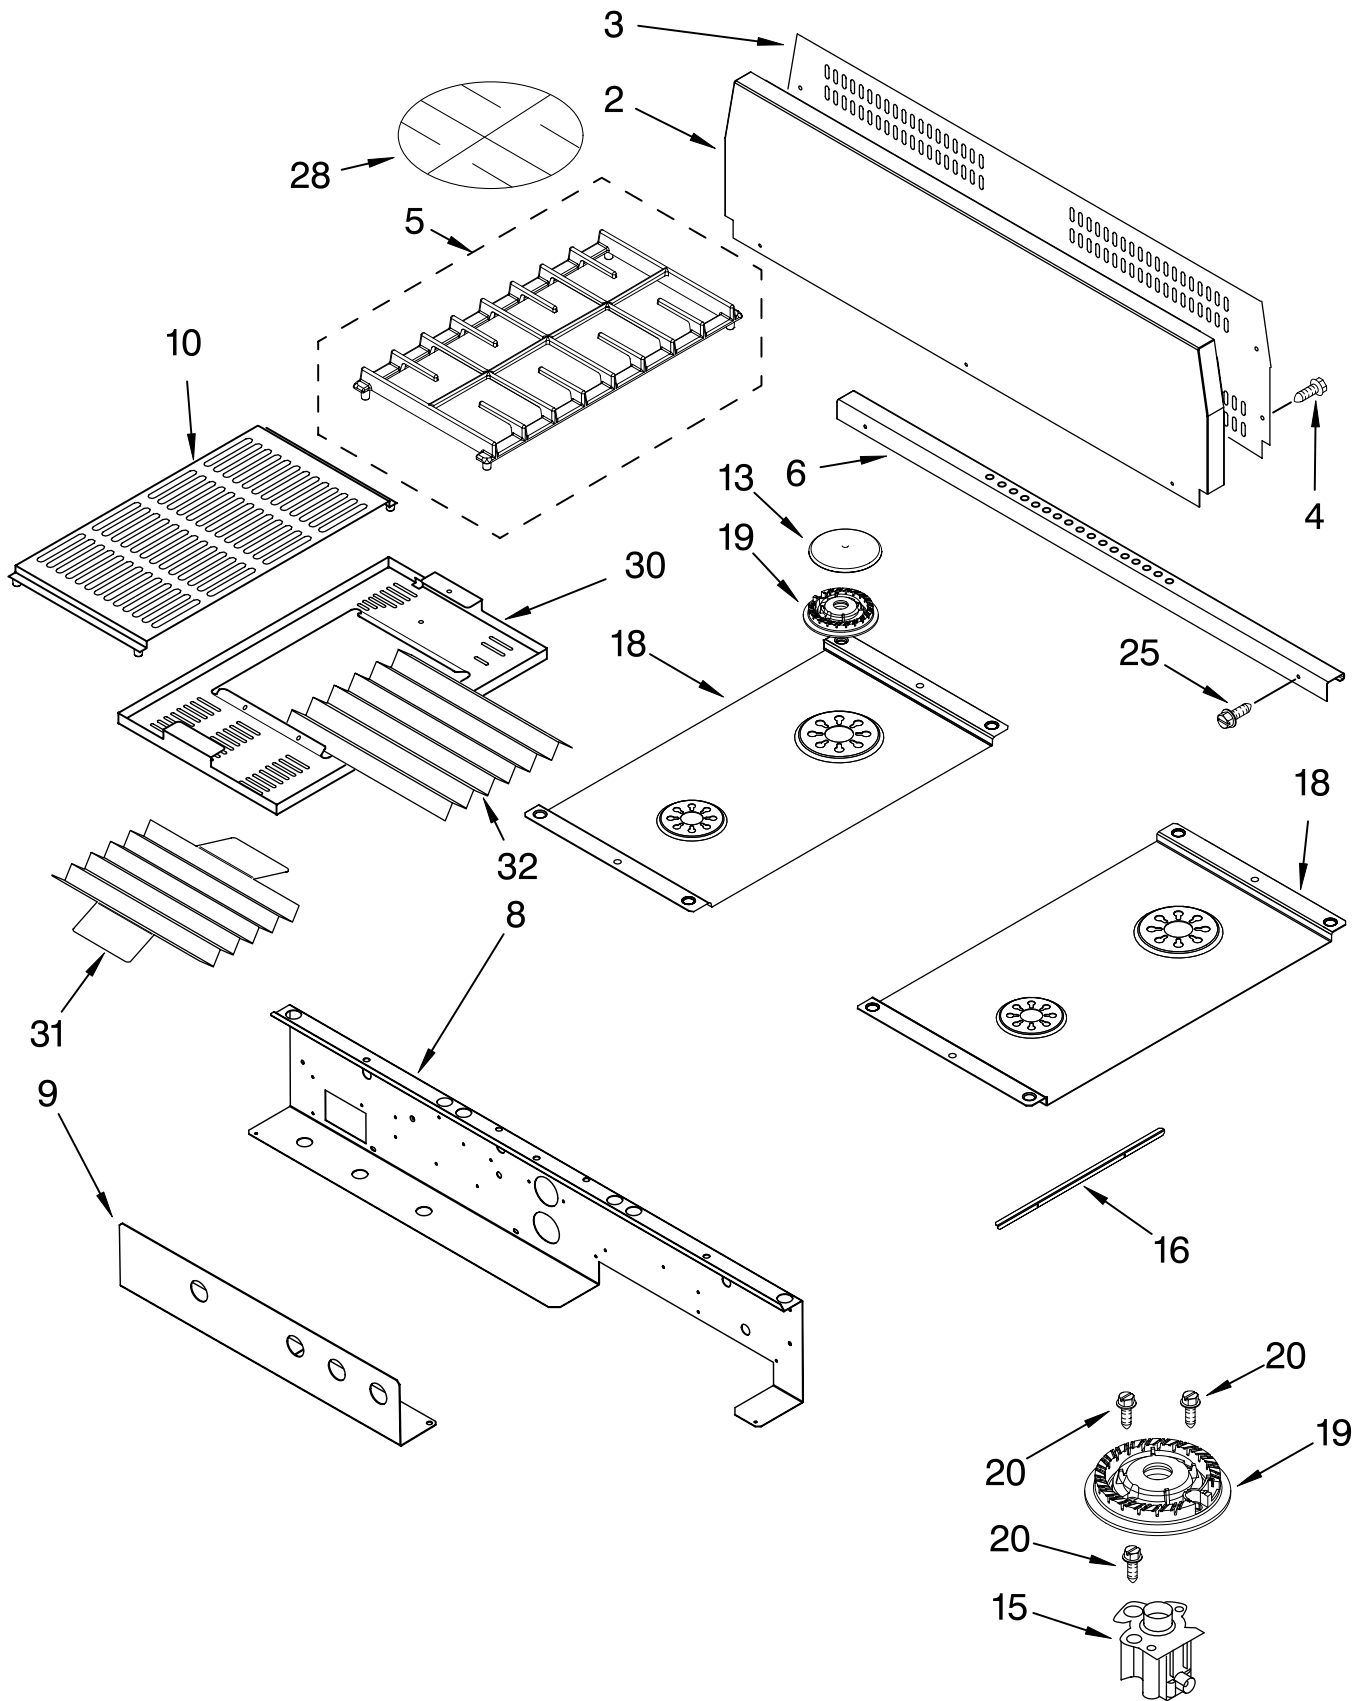

COOKTOP, BURNER AND GRATE PARTS

For Model:KDRP462LSS04
(Stainless Steel)

FOR ORDERING INFORMATION REFER TO PARTS PRICE LIST

COOKTOP, BURNER AND GRATE PARTS

For Model:KDRP462LSS04
(Stainless Steel)

Illus. No.	Part No.	DESCRIPTION
2	4454960	Backsplash
3	8284712	Support,Backsplash
4	3196537	Screw, 8-18 x 3/8
5	4454963	Grate, Burner
6	8284851	Trim, Island
8	8301056	Support, Control Panel
9	8301041	Cover, Control Panel
10	8284741	Grate, Grill
13		Cap, Burner
	4455243	14K (2)
	8284669	6K (2)
15		Holder, Orifice Includes Orifice
	4456622	Turbo (2)
	4456920	Auxillary (2)
16	4454974	Support Rail R.H.& L.H.
18	4456964	Cooktop, Black
19		Burner Head 14K
	4455849	Turbo (2)
	4455979	Auxillary (2)
20	3368921	Screw, 7-18 x 3/4
25	3196176	Screw
28	4455109	Plate, Simmer
30	8284918	Frame, Wave Tray
31	8284919	Plate, Wave
32	8284917	Plate, Wave tray
	3177991	Screw

FOR ORDERING INFORMATION REFER TO PARTS PRICE LIST