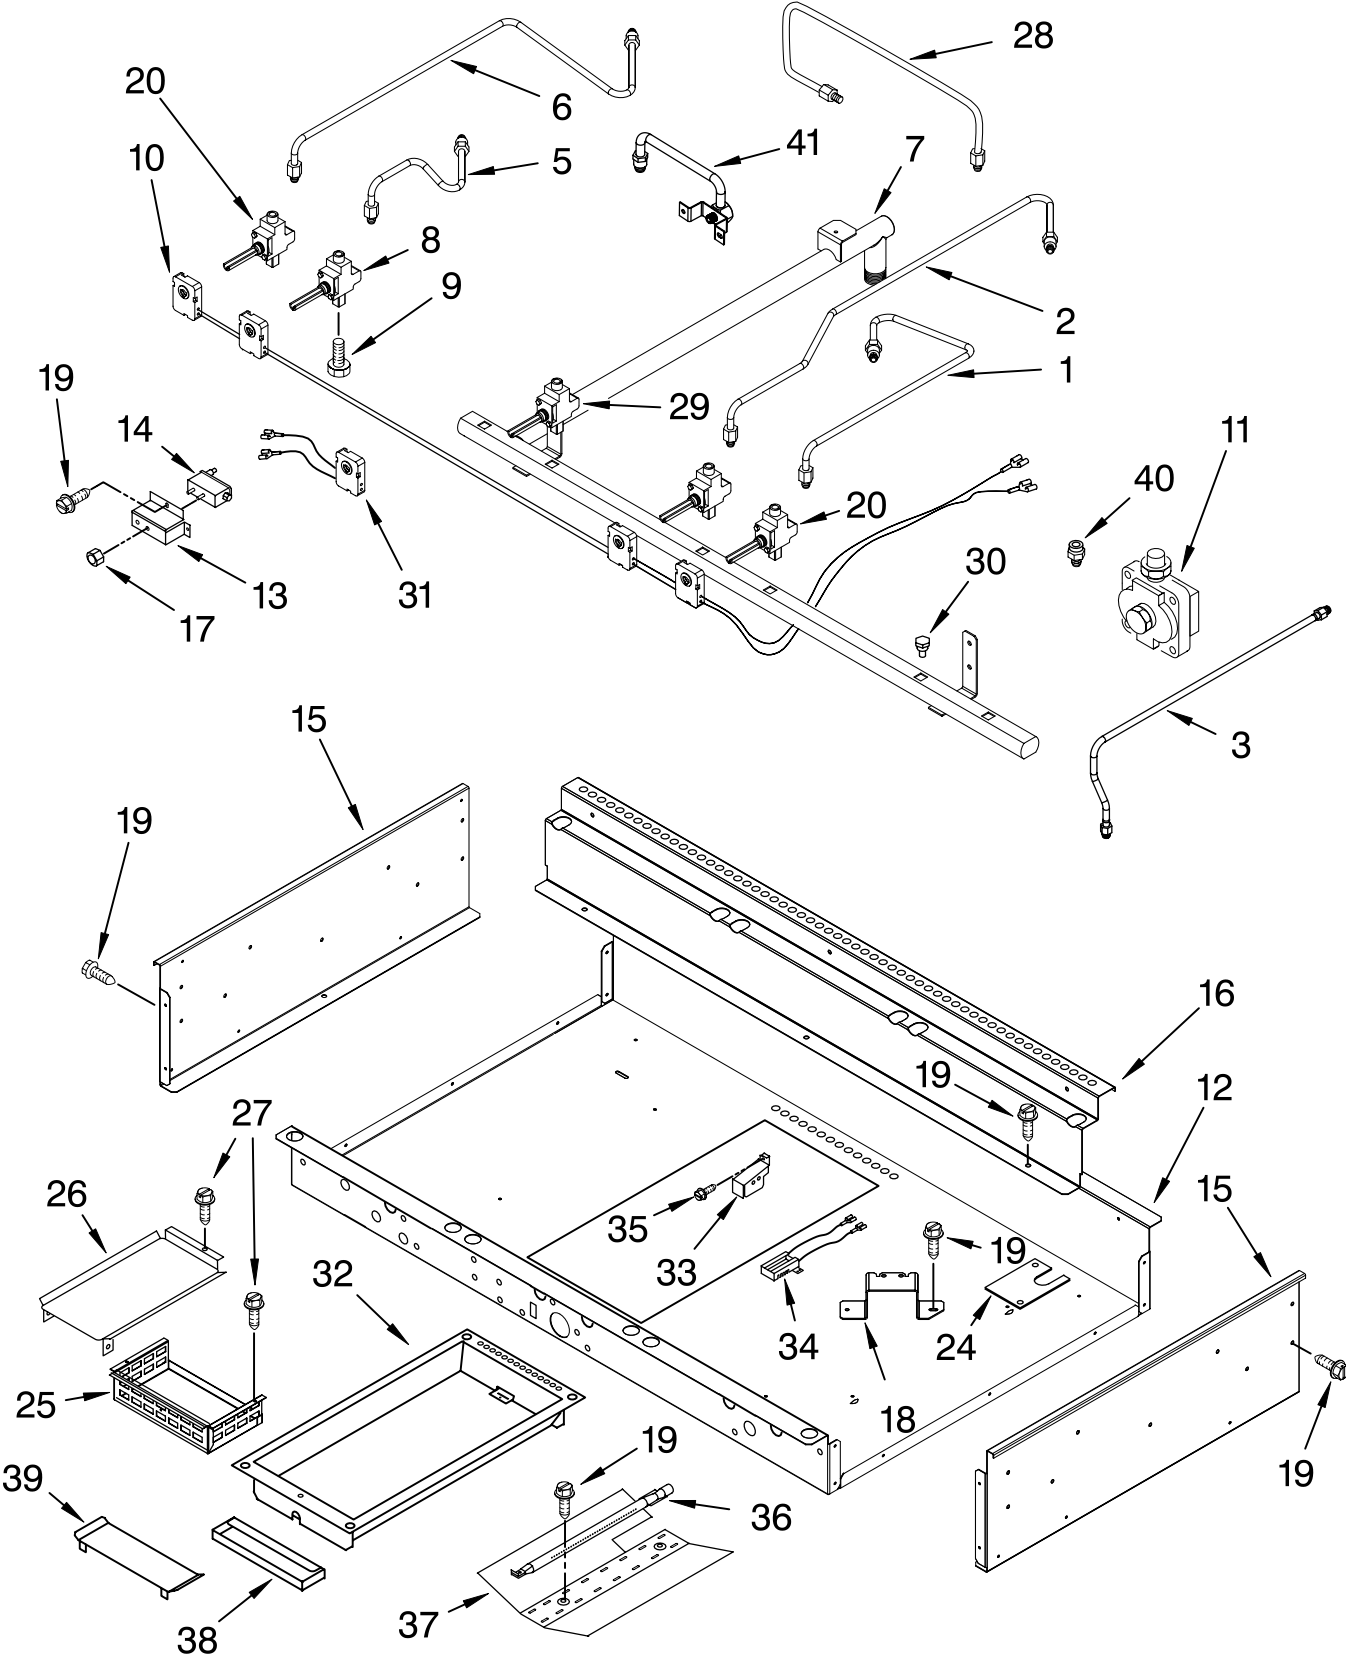

COOKTOP, BURNER AND GRATE PARTS

For Model:KDRP462LSS04
(Stainless Steel)

Illus. No.	Part No.	DESCRIPTION
2	4454960	Backsplash
3	8284712	Support,Backsplash
4	3196537	Screw, 8-18 x 3/8
5	4454963	Grate, Burner
6	8284851	Trim, Island
8	8301056	Support, Control Panel
9	8301041	Cover, Control Panel
10	8284741	Grate, Grill
13		Cap, Burner
	4455243	14K (2)
	8284669	6K (2)
15		Holder, Orifice Includes Orifice
	4456622	Turbo (2)
	4456920	Auxillary (2)
16	4454974	Support Rail R.H.& L.H.
18	4456964	Cooktop, Black
19		Burner Head 14K
	4455849	Turbo (2)
	4455979	Auxillary (2)
20	3368921	Screw, 7-18 x 3/4
25	3196176	Screw
28	4455109	Plate, Simmer
30	8284918	Frame, Wave Tray
31	8284919	Plate, Wave
32	8284917	Plate, Wave tray
	3177991	Screw

FOR ORDERING INFORMATION REFER TO PARTS PRICE LIST

BURNER BOX, GAS VALVES, AND SWITCHES

For Model:KDRP462LSS04
(Stainless Steel)

FOR ORDERING INFORMATION REFER TO PARTS PRICE LIST