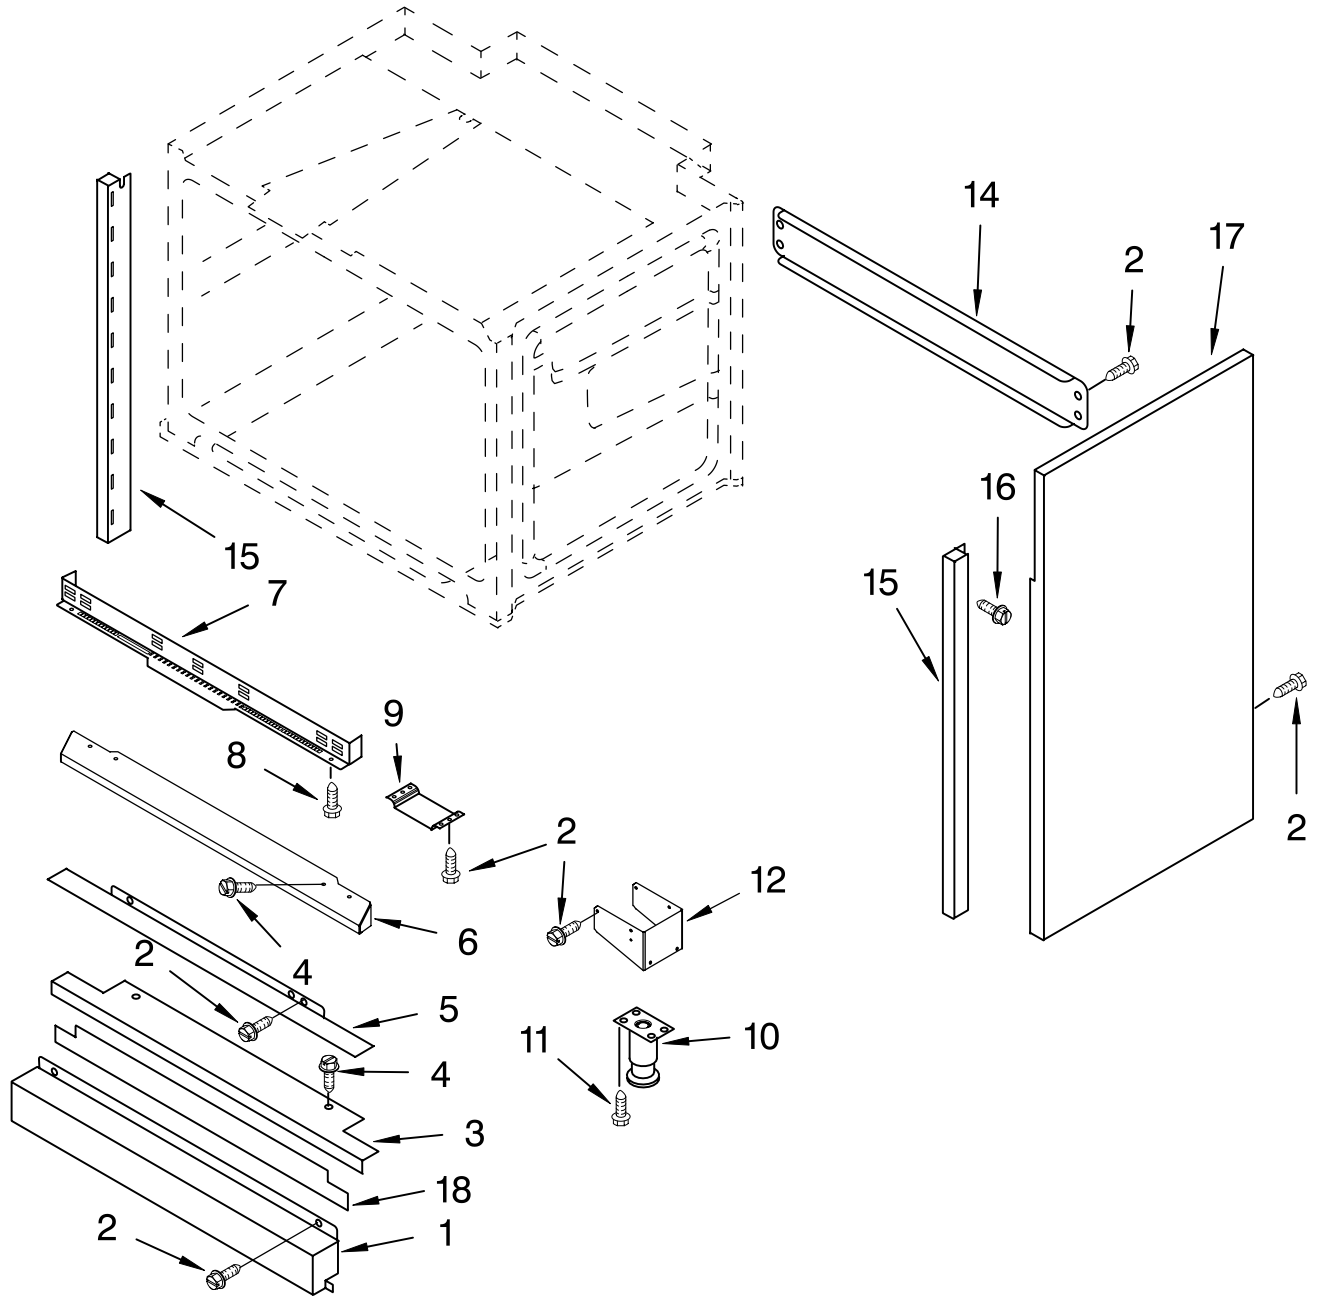

CHASSIS PARTS

For Model:KDRP462LSS04
(Stainless Steel)

Illus. No.	Part No.	DESCRIPTION
1	4452803	Vent, Bottom Lower
2	4449809	Screw, 8-18 x 3/8
3	8301087	Backer, Trim Lower
4	3400837	Screw, 8-18 x 3/8
5	8301225	Deflector, Center
6	8300978	Vent, Bottom Upper
7	4455983	Vent, Center
	4453327	Gasket
	3400805	Screw (4)

Illus. No.	Part No.	DESCRIPTION
8	3196537	Screw, 8-18 x 3/8
9	4455604	Bracket, Mounting Regulator
10	4452430	Foot Assembly
11	3400518	Screw, 5/16-12 x 5/8
12	4455644	Gusset
14	4452434	Brace, Rear

Illus. No.	Part No.	DESCRIPTION
15		Trim, Front
	4452804	Right Side
	4453205	Left Side
16	3196537	Screw, 8-18 x 3/8
17		Side Chassis
	4452418	Right Side
	4452419	Left Side
18	8300154	Insulation

FOR ORDERING INFORMATION REFER TO PARTS PRICE LIST