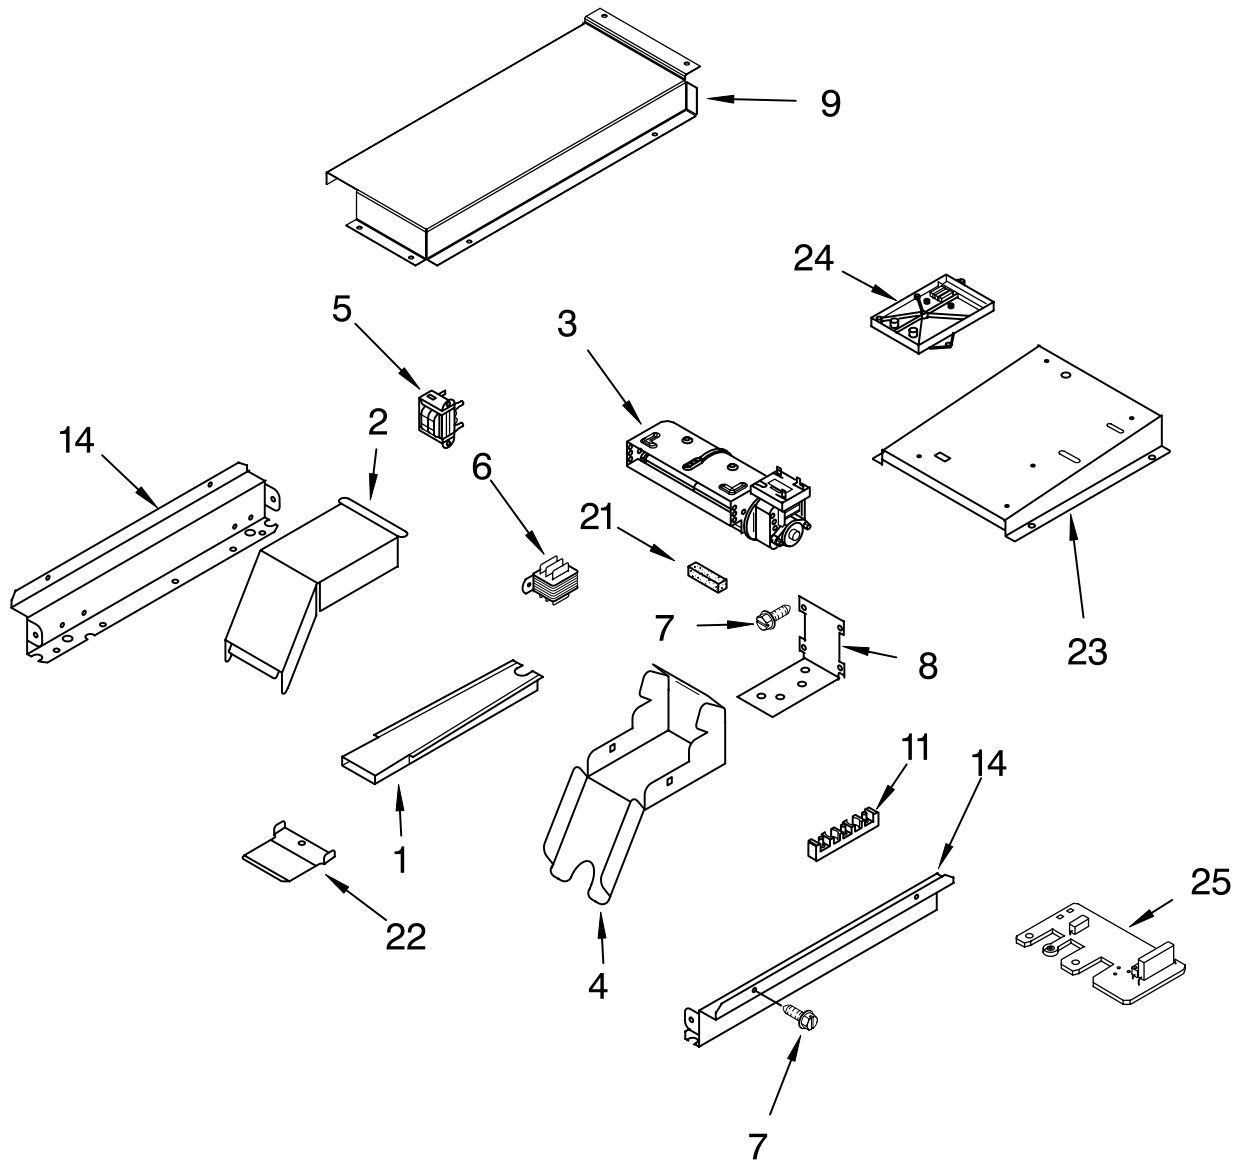

TOP VENTING PARTS

For Model:KDRP462LSS04
(Stainless Steel)

Illus: No.	Part No.	DESCRIPTION
1	4451759	Vent, Exhaust
2	4455178	Elbow, Vent-Top
3	8300223	Blower 60MM
	4449809	Screw (4)
	3400015	Screw (1)
4	4455177	Elbow, Vent-Bottom
5	6610122	Transformer, Light

Illus: No.	Part No.	DESCRIPTION
6	8300642	Transformer, Control
7	4449809	Screw, 8-18 x 3/8
8	4455352	Bracket, Blower
9	8301632	Box, Blower
11	4449868	Block, Terminal
14	4452442	Side, Control Top

Illus: No.	Part No.	DESCRIPTION
21	4451758	Seal, Foam
22	4452489	Deflector, Vent Box
23	8301489	Bracket, Control Mounting
24	8300795	Control, Zodiac
25	4451985	Suppressor
	3400080	Screw (4)

FOR ORDERING INFORMATION REFER TO PARTS PRICE LIST