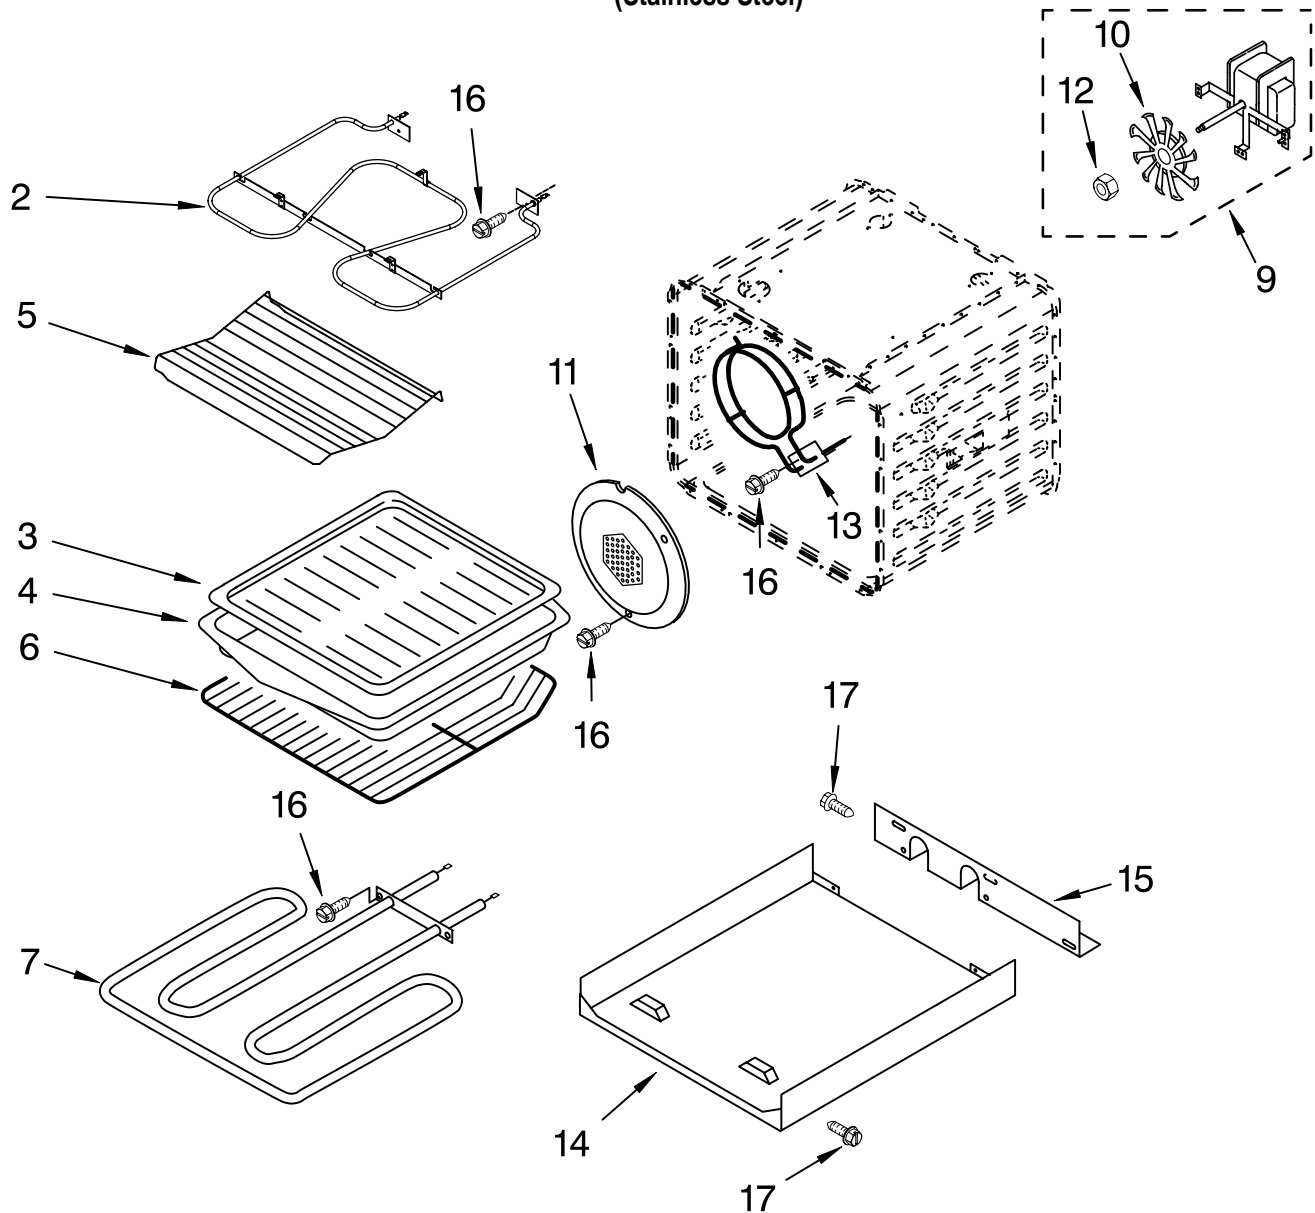

INTERNAL OVEN PARTS

For Model:KDRP462LSS04
(Stainless Steel)

Illus. No.	Part No.	DESCRIPTION
2	4456105	Element, Broil
	4449154	Screw
3	3195996	Grill, Broiler
4	3196076	Pan, Broiler
5	3181534	Rack, Roasting
6	8300796	Rack, Oven

Illus. No.	Part No.	DESCRIPTION
7	8300204	Element, Hidden Bake
9	4451583	Motor, Convection
10	4452226	Blade, Fan
11	4448418	Cover, Fan
12	4452227	Nut

Illus. No.	Part No.	DESCRIPTION
13	4452157	Element, Convection
14	8300799	Tray, Hidden Bake
15	8300800	Cover, Access
16	4449154	Screw, 8-32 x .440
17	4449809	Screw, 8-18 x 3/8

FOR ORDERING INFORMATION REFER TO PARTS PRICE LIST