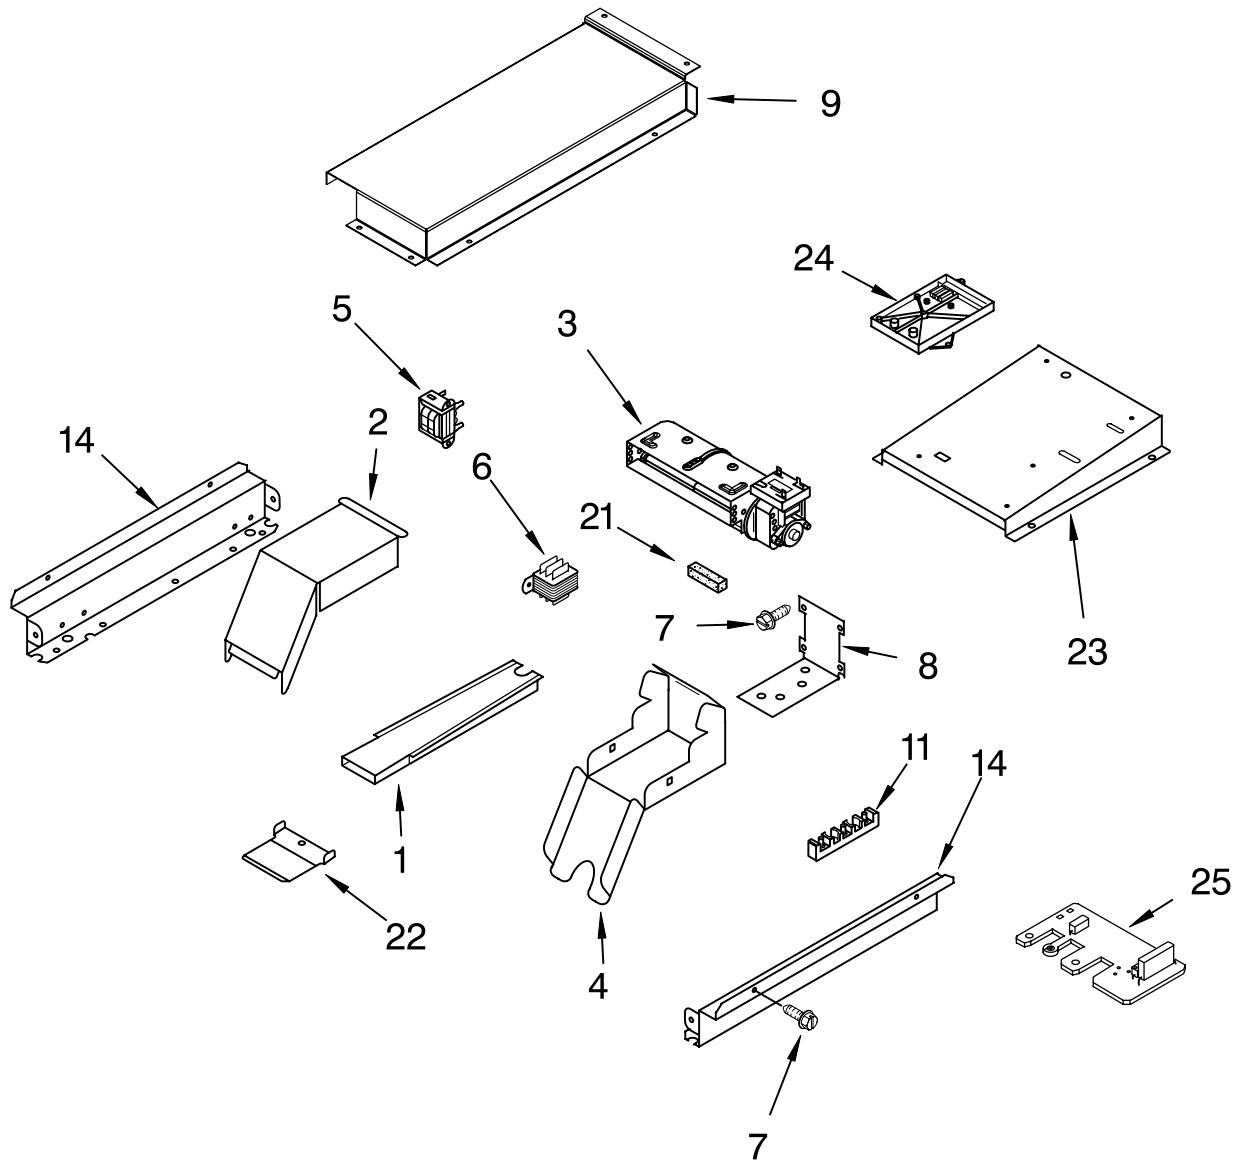

TOP VENTING PARTS

For Model:KDRP462LSS07
(Stainless Steel)

Illus. No.	Part No.	DESCRIPTION	Illus. No.	Part No.	DESCRIPTION	Illus. No.	Part No.	DESCRIPTION
1	4451759	Vent, Exhaust	6	8300642	Transformer, Control	21	4451758	Seal, Foam
2	4455178	Elbow, Vent-Top	7	4449809	Screw, 8-18 x 3/8	22	4452489	Deflector, Vent Box
3	8300223	Blower 60MM	8	4455352	Bracket, Blower	23	8301489	Bracket, Control Mounting
	4449809	Screw (4)	9	8301632	Box, Blower	24	8302210	Control, Zodiac
	3400015	Screw (1)	11	4449868	Block, Terminal	25	4451985	Suppressor
4	4455177	Elbow, Vent-Bottom	14	4452442	Side, Control Top		3400080	Screw (4)
5	6610122	Transformer, Light						

FOR ORDERING INFORMATION REFER TO PARTS PRICE LIST