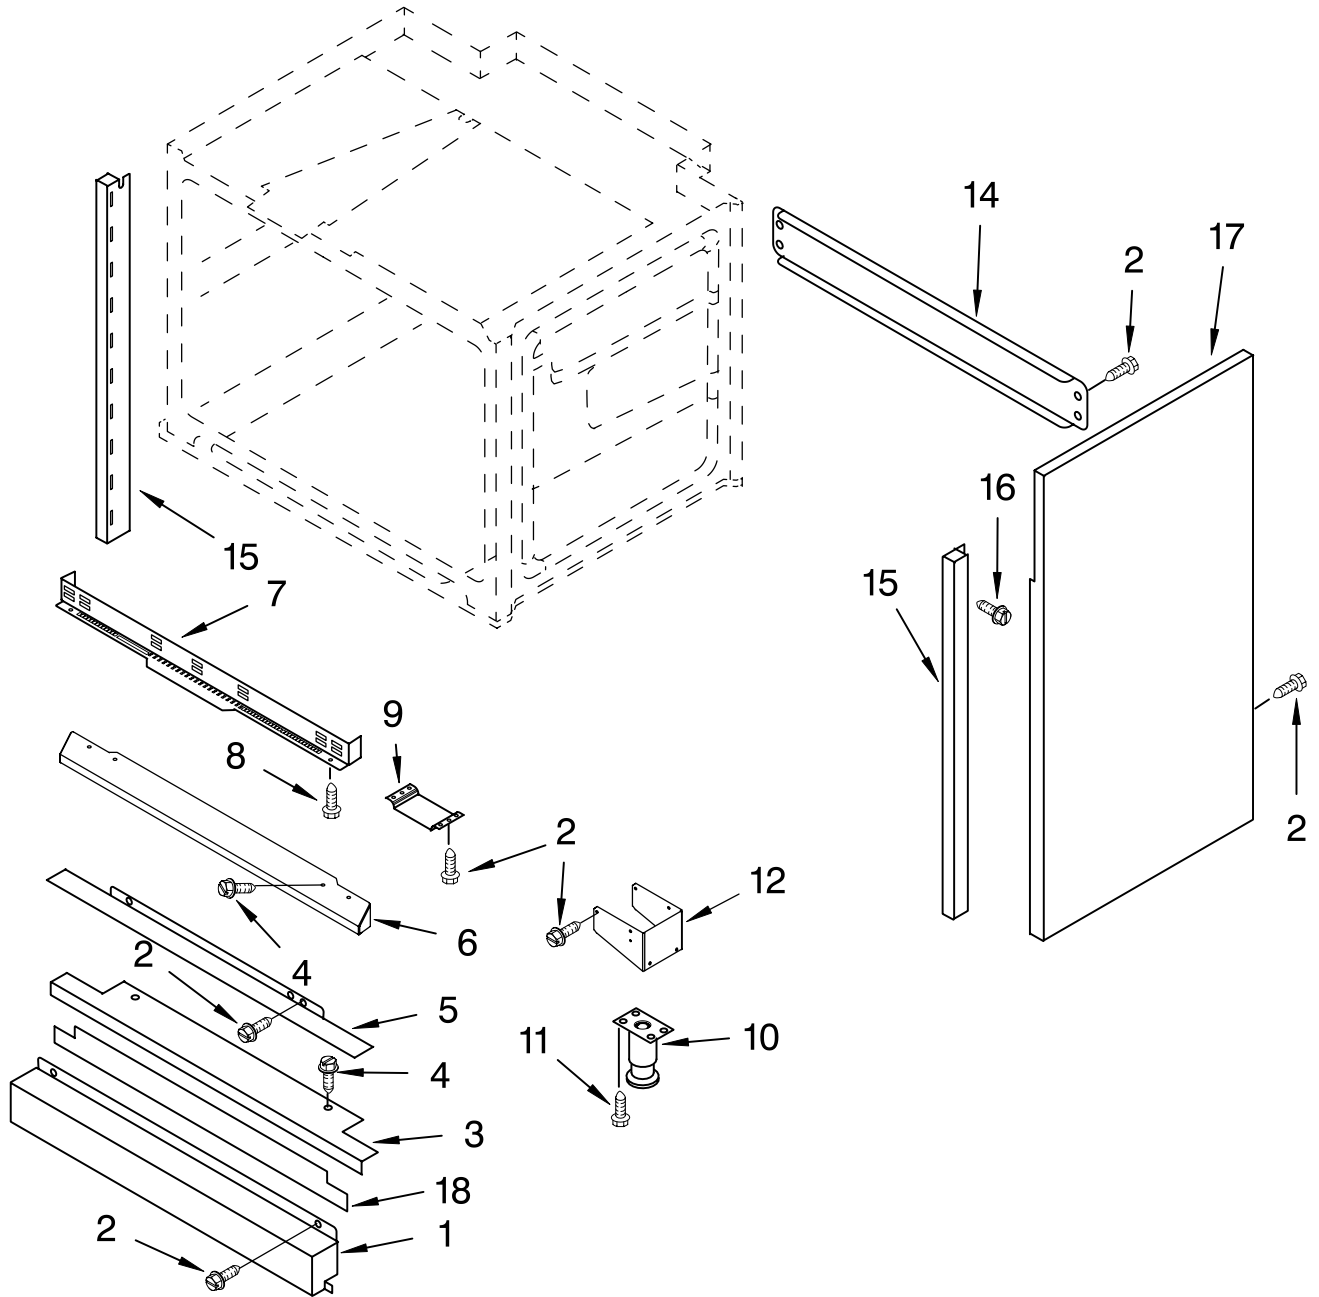

CHASSIS PARTS

For Model:KDRP462LSS07
(Stainless Steel)

Illus. No.	Part No.	DESCRIPTION
1	4452803	Vent, Bottom Lower
2	4449809	Screw, 8-18 x 3/8
3	8301087	Backer, Trim Lower
4	3400837	Screw, 8-18 x 3/8
5	8301225	Deflector, Center
6	8300978	Vent, Bottom Upper
7	4455983	Vent, Center
	4453327	Gasket
	3400805	Screw (4)

Illus. No.	Part No.	DESCRIPTION
8	3196537	Screw, 8-18 x 3/8
9	4455604	Bracket, Mounting Regulator
10	4452430	Foot Assembly
11	3400518	Screw, 5/16-12 x 5/8
12	4455644	Gusset
14	4452434	Brace, Rear

Illus. No.	Part No.	DESCRIPTION
15		Trim, Front
	4452804	Right Side
	4453205	Left Side
16	3196537	Screw, 8-18 x 3/8
17		Side Chassis
	4452418	Right Side
	4452419	Left Side
18	8300154	Insulation

FOR ORDERING INFORMATION REFER TO PARTS PRICE LIST