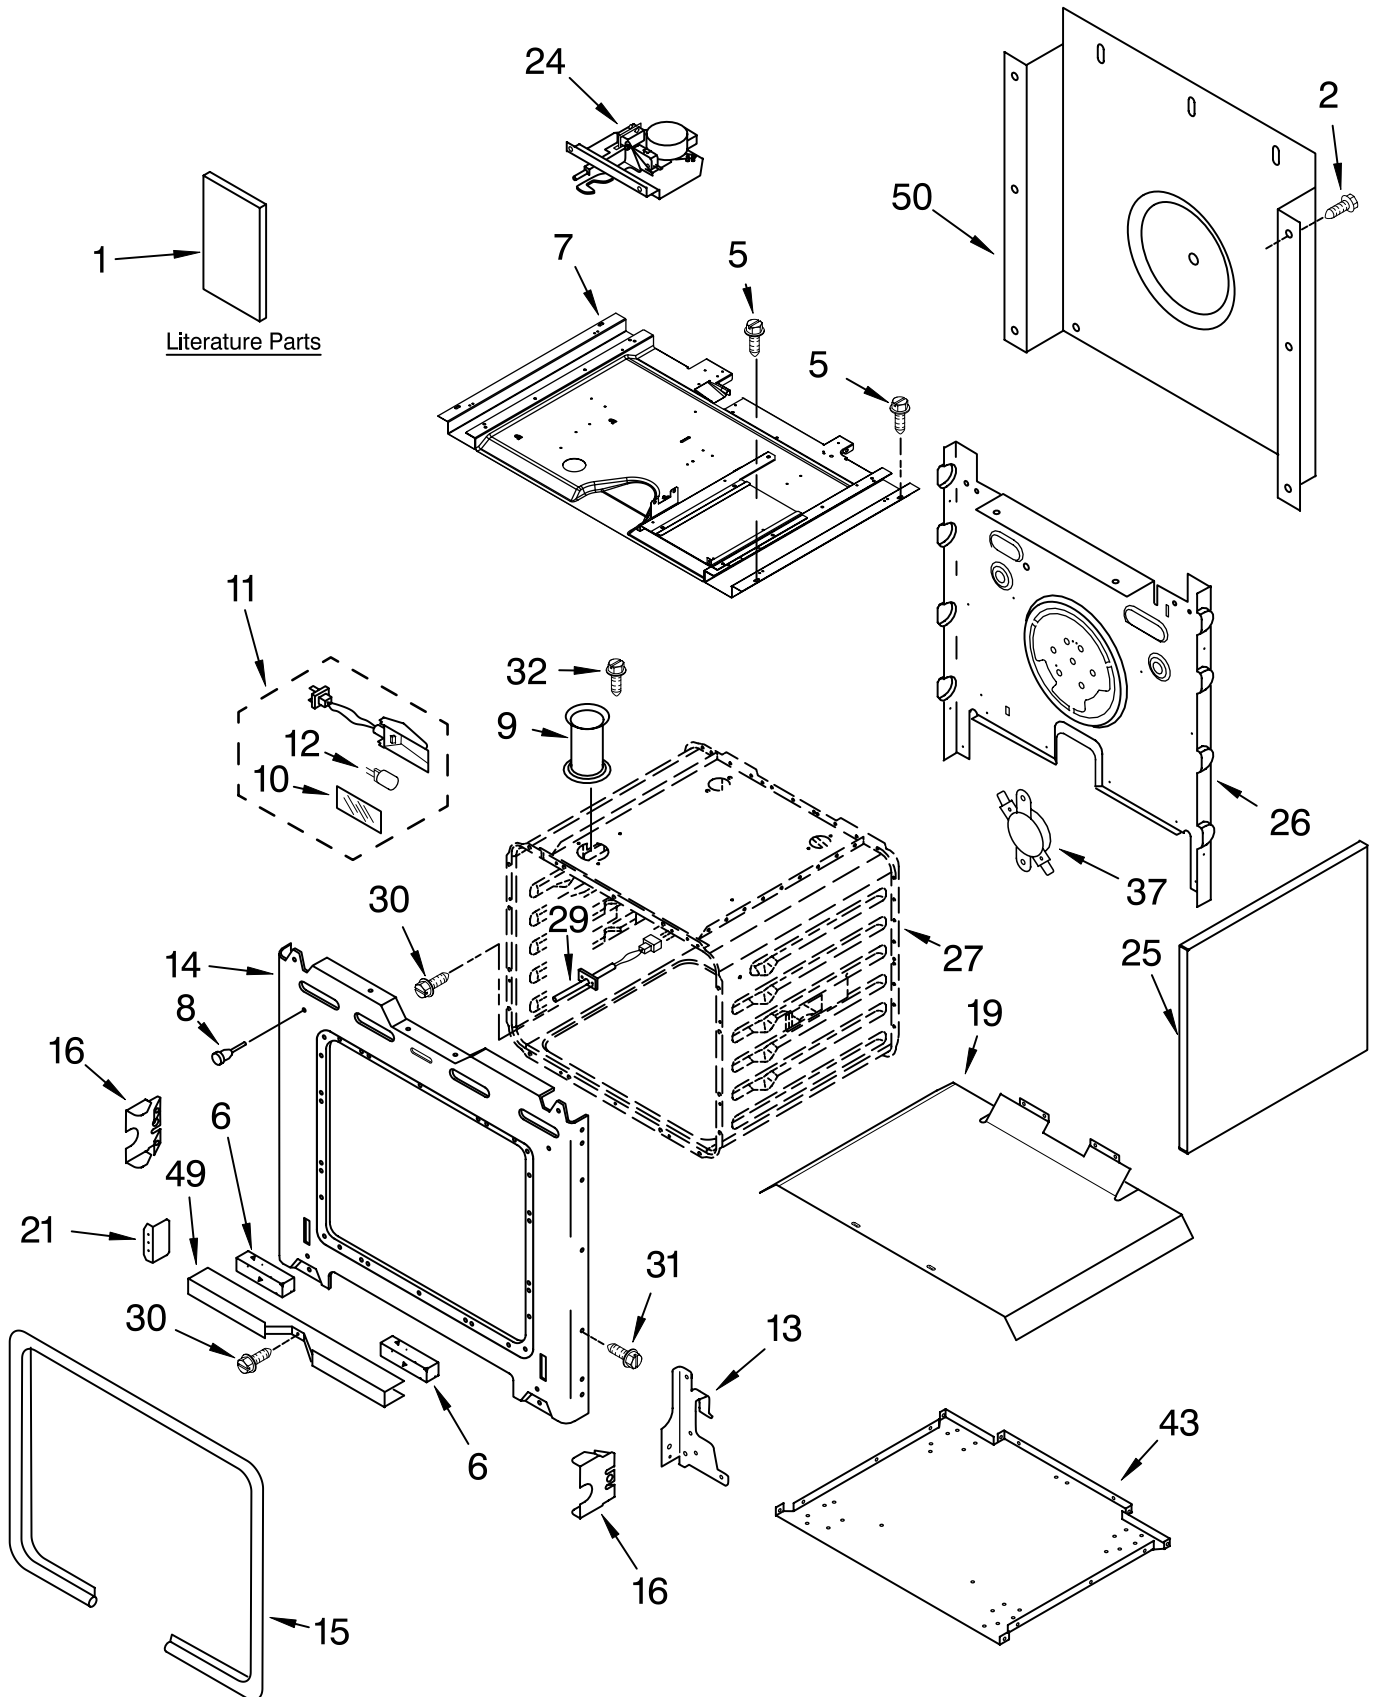

OVEN PARTS
For Model:KDRP462LSS07
(Stainless Steel)

36" KITCHENAID
FREE STANDING RANGE
DUAL FUEL W/GRILLE

FOR ORDERING INFORMATION REFER TO PARTS PRICE LIST

OVEN PARTS

For Model:KDRP462LSS07
(Stainless Steel)

Illus. No.	Part No.	DESCRIPTION
-------------------	-----------------	--------------------

NOTE: The screws and nuts required to attach a part are listed immediately following that part.

1		Literature Parts
	LIT8301169	Installation Instructions
	LIT4456611	Use & Care Guide
	LIT8302207	Tech Sheet
	LIT8301171	Conversion Instructions
	LIT3191638	Safer Cooking Tips
2	4449809	Screw, 8-18 x 3/8
5	4449746	Screw
6	4452260	Spacer, Foam
7	8301469	Top, Chassis
8	4448520	Bumper, Door
9	4452158	Tube, Vent
10	4452163	Lens, Light
11	4448972	Oven Light Assy
	4449748	Screw
12	4452164	Bulb, Light
13		Hinge Receiver
	4455605	Left Hand
	4455606	Right Hand
14	8300150	Frame, Front
15	8300142	Gasket, Door
16	4452152	Bracket, Mounting
19	8300184	Support, Insulation
21	4455510	Bracket, Support
24	8302474	Latch, Motorized
25	4455641	Side, Chassis
26	8300193	Back, Chassis
27		Liner, Oven (Not serviceable)
29	4455636	Sensor
30	4449154	Screw, 8-32 x .440
31	4449040	Screw, 8-18 x 3/8
32	3196176	Screw, 8-18 x 1/2
37	8300802	Thermostat (TOD) (Temp.) SPST
43	8300965	Base, Chassis
49	4448933	Retainer, Gasket
50	4451747	Cover, Back