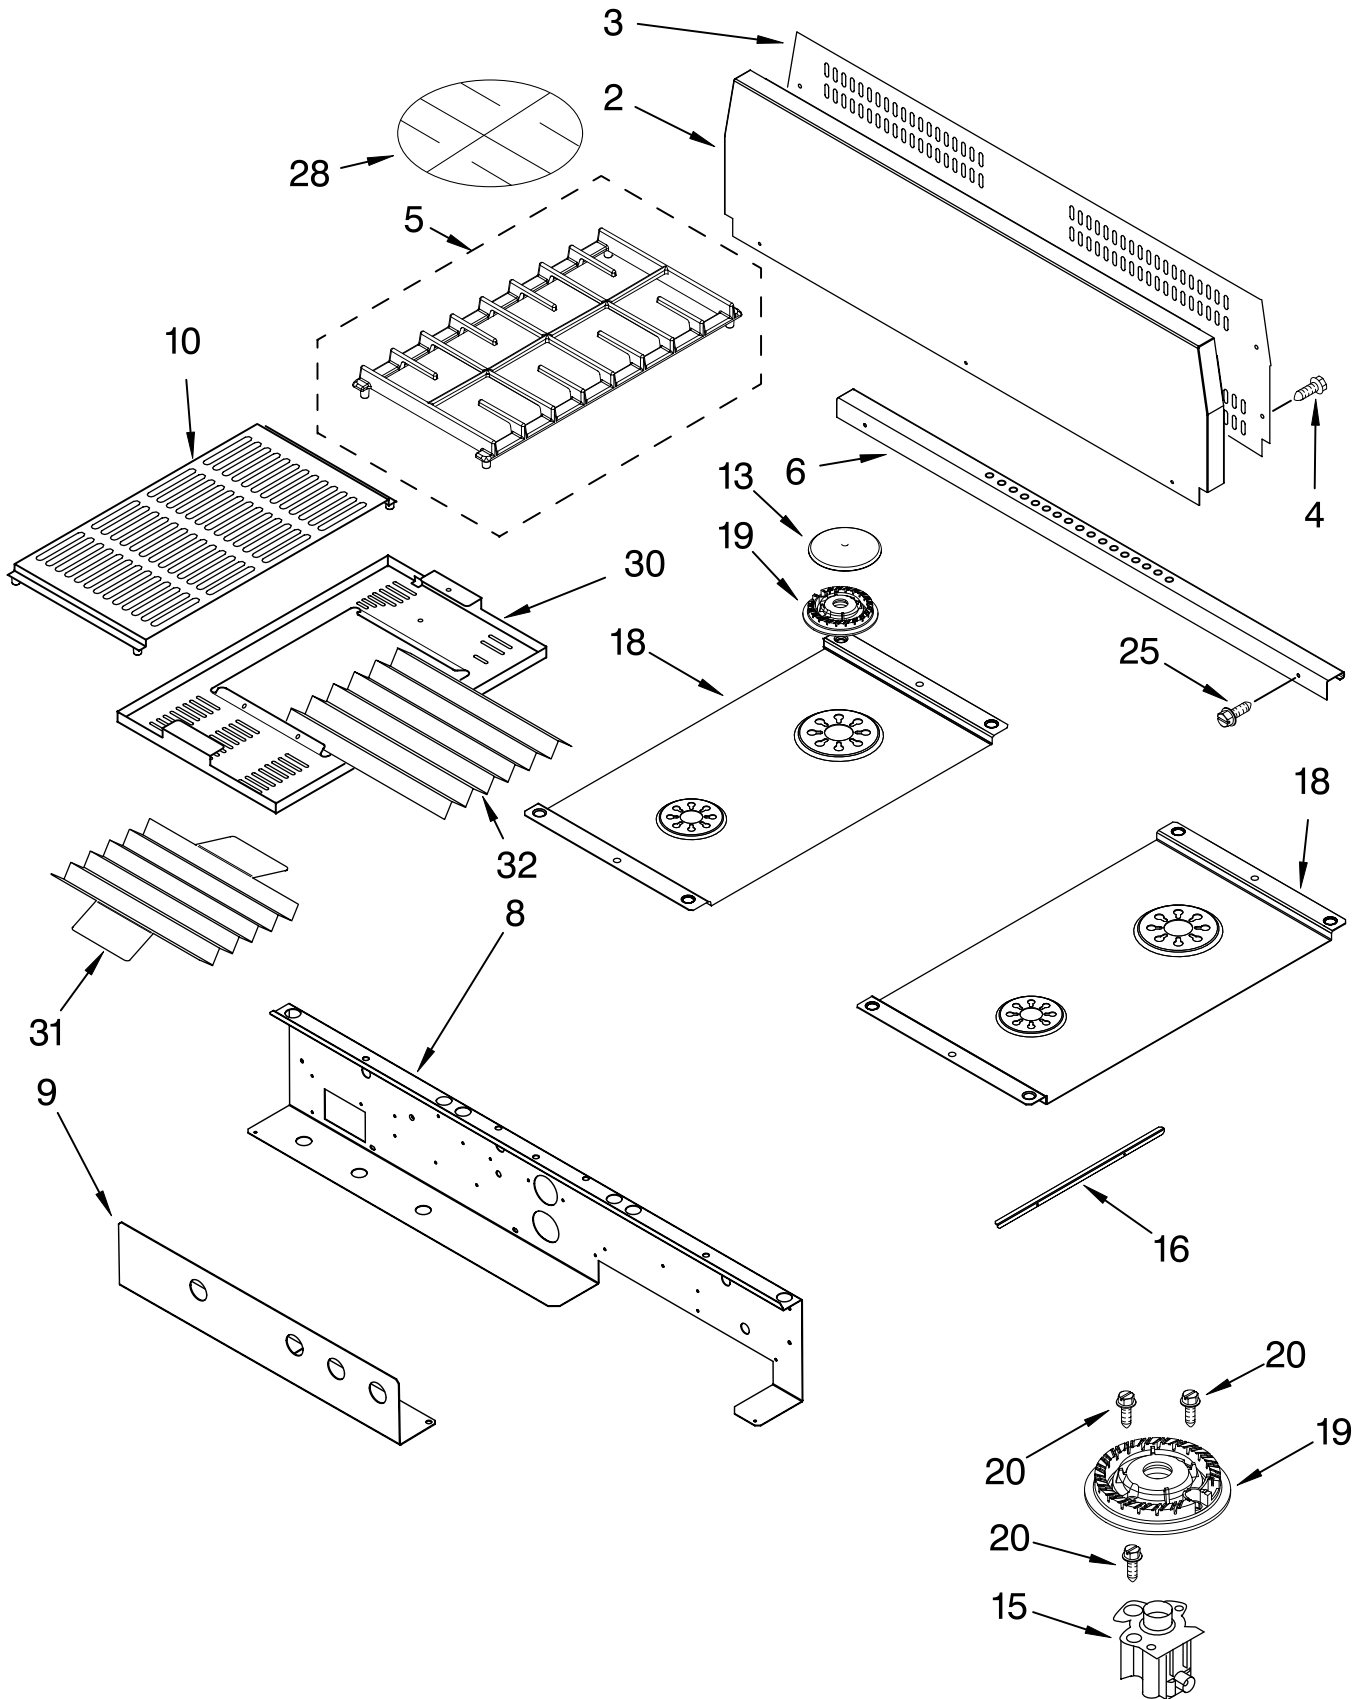

COOKTOP, BURNER AND GRATE PARTS

For Model:KDRP462LSS07
(Stainless Steel)

FOR ORDERING INFORMATION REFER TO PARTS PRICE LIST

COOKTOP, BURNER AND GRATE PARTS

For Model:KDRP462LSS07

(Stainless Steel)

Illus. No.	Part No.	DESCRIPTION
2	4454960	Backsplash
3	8284712	Support,Backsplash
4	3196537	Screw, 8-18 x 3/8
5	4454963	Grate, Burner
6	8284851	Trim, Island
8	8301056	Support, Control Panel
9	8301041	Cover, Control Panel
10	8284741	Grate, Grill
13		Cap, Burner
	4455243	14K (2)
	8284669	6K (2)
15		Holder, Orifice Includes Orifice
	4456622	Turbo (2)
	4456920	Auxillary (2)
16	4454974	Support Rail R.H.& L.H.
18	4456964	Cooktop, Black
19		Burner Head 14K
	4455849	Turbo (2)
	4455979	Auxillary (2)
20	3368921	Screw, 7-18 x 3/4
25	3196176	Screw
28	4455109	Plate, Simmer
30	8284918	Frame, Wave Tray
31	8284919	Plate, Wave
32	8284917	Plate, Wave tray
	3177991	Screw

FOR ORDERING INFORMATION REFER TO PARTS PRICE LIST