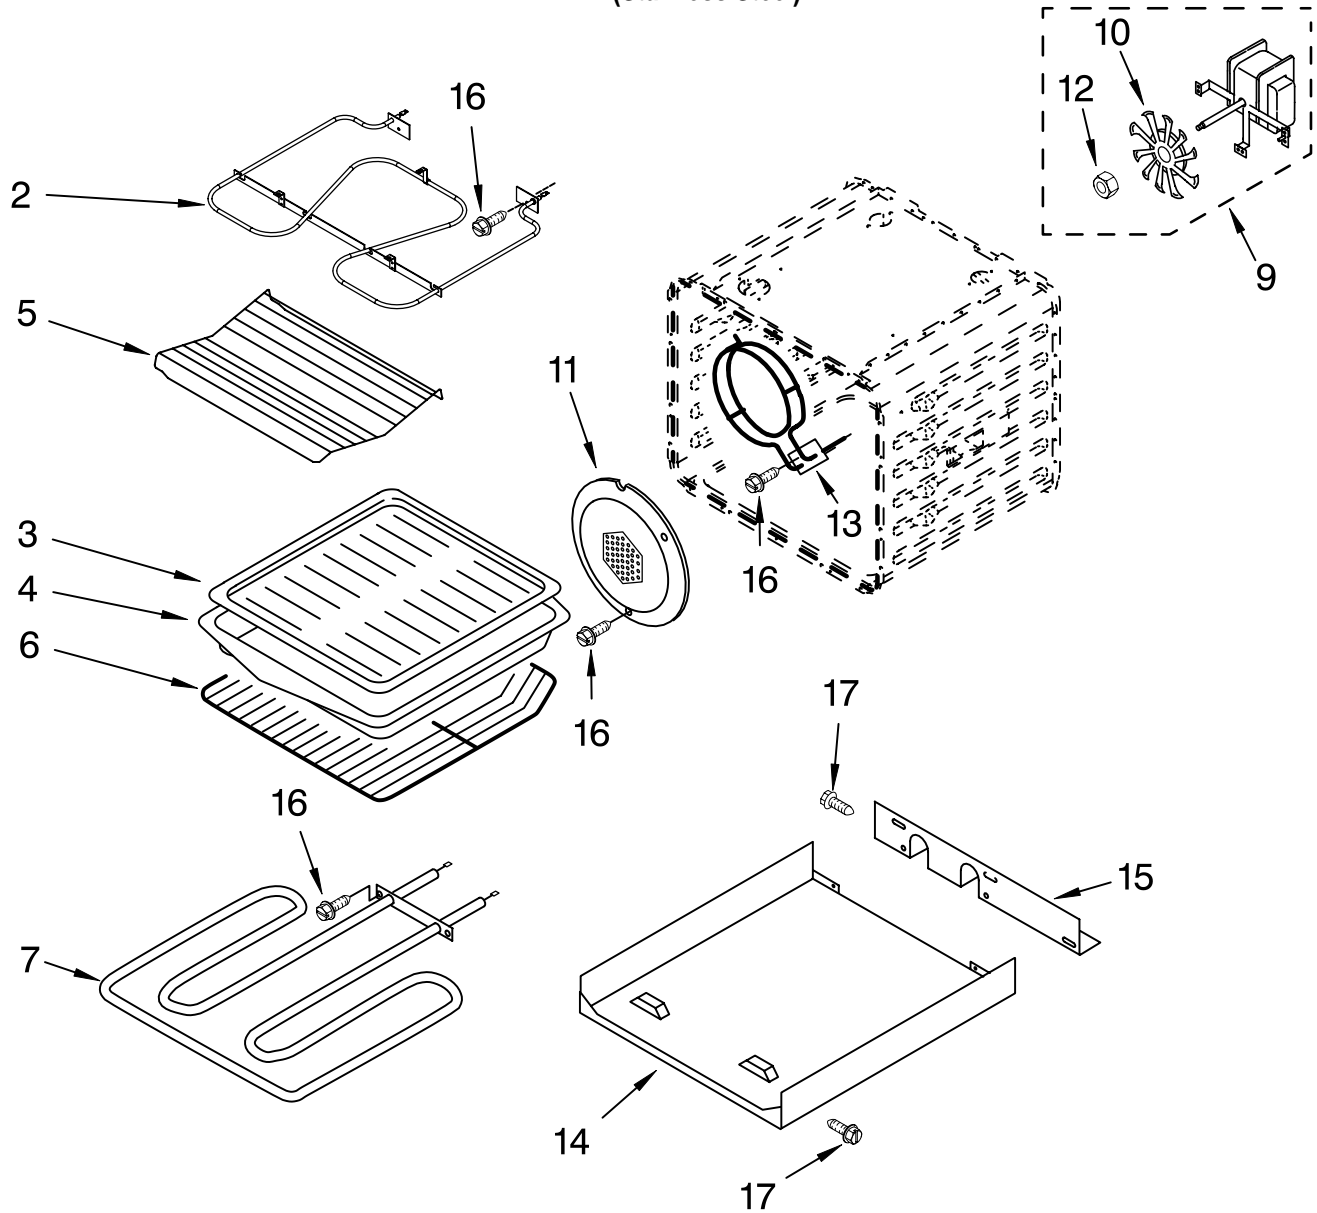

INTERNAL OVEN PARTS

For Model:KDRP462LSS07
(Stainless Steel)

Illus. No.	Part No.	DESCRIPTION
2	4456105	Element, Broil
	4449154	Screw
3	4457277	Grill, Broiler
4	4457276	Pan, Broiler
5	3181534	Rack, Roasting
6	8300796	Rack, Oven

Illus. No.	Part No.	DESCRIPTION
7	8300204	Element, Hidden Bake
9	4451583	Motor, Convection
10	4452226	Blade, Fan
11	4448418	Cover, Fan
12	4452227	Nut
13	4452157	Element, Convection

Illus. No.	Part No.	DESCRIPTION
14	8300799	Tray, Hidden Bake
15	8300800	Cover, Access
16	4449154	Screw, 8-32 x .440
17	4449809	Screw, 8-18 x 3/8

FOR ORDERING INFORMATION REFER TO PARTS PRICE LIST