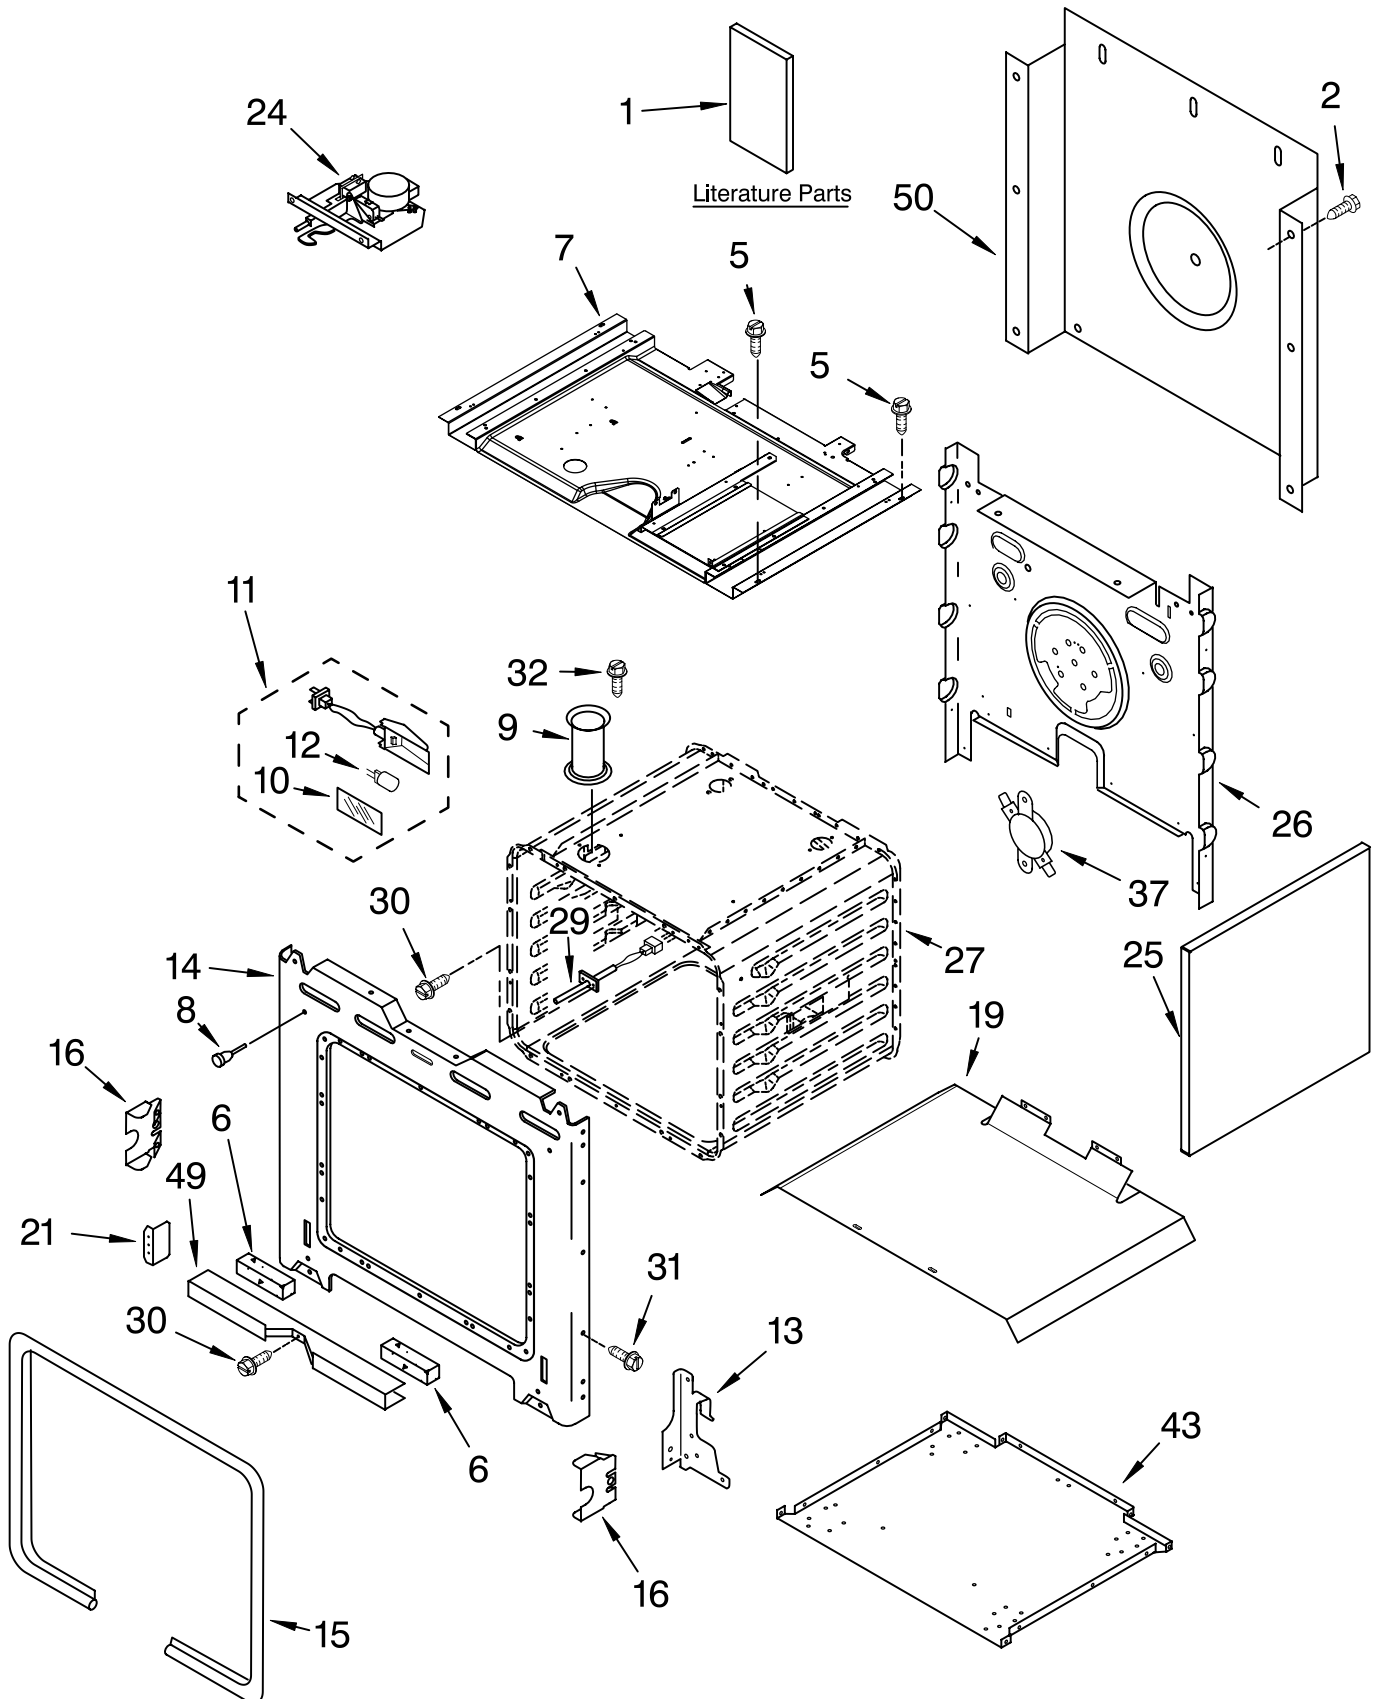

OVEN PARTS

For Model:KDRP463LSS0
(Stainless Steel)

36" KITCHENAID
FREE STANDING RANGE
DUAL FUEL W/GRIDDLE

FOR ORDERING INFORMATION REFER TO PARTS PRICE LIST

OVEN PARTS

For Model:KDRP463LSS0

(Stainless Steel)

Illus. No.	Part No.	DESCRIPTION
NOTE: The screws and nuts required to attach a part are listed immediately following that part.		
1		Literature Parts
	LIT8301169	Installation Instructions
	LIT8301170	Use & Care Guide
	LIT8301596	Tech Sheet
	LIT8301171	Conversion Instructions
	LIT3191638	Safer Cooking Tips
2	4449809	Screw, 8-18 x 3/8
5	4449746	Screw
6	4452260	Spacer, Foam
7	8301469	Top, Chassis
8	4448520	Bumper, Door
9	4452158	Tube, Vent

Illus. No.	Part No.	DESCRIPTION
30	4449154	Screw, 8-32 x .440
31	4449040	Screw, 8-18 x 3/8
32	3196176	Screw, 8-18 x 1/2
37	8300802	Thermostat (TOD) (Temp.) SPST
43	8300965	Base, Chassis
49	4448933	Retainer, Gasket
50	4451747	Cover, Back