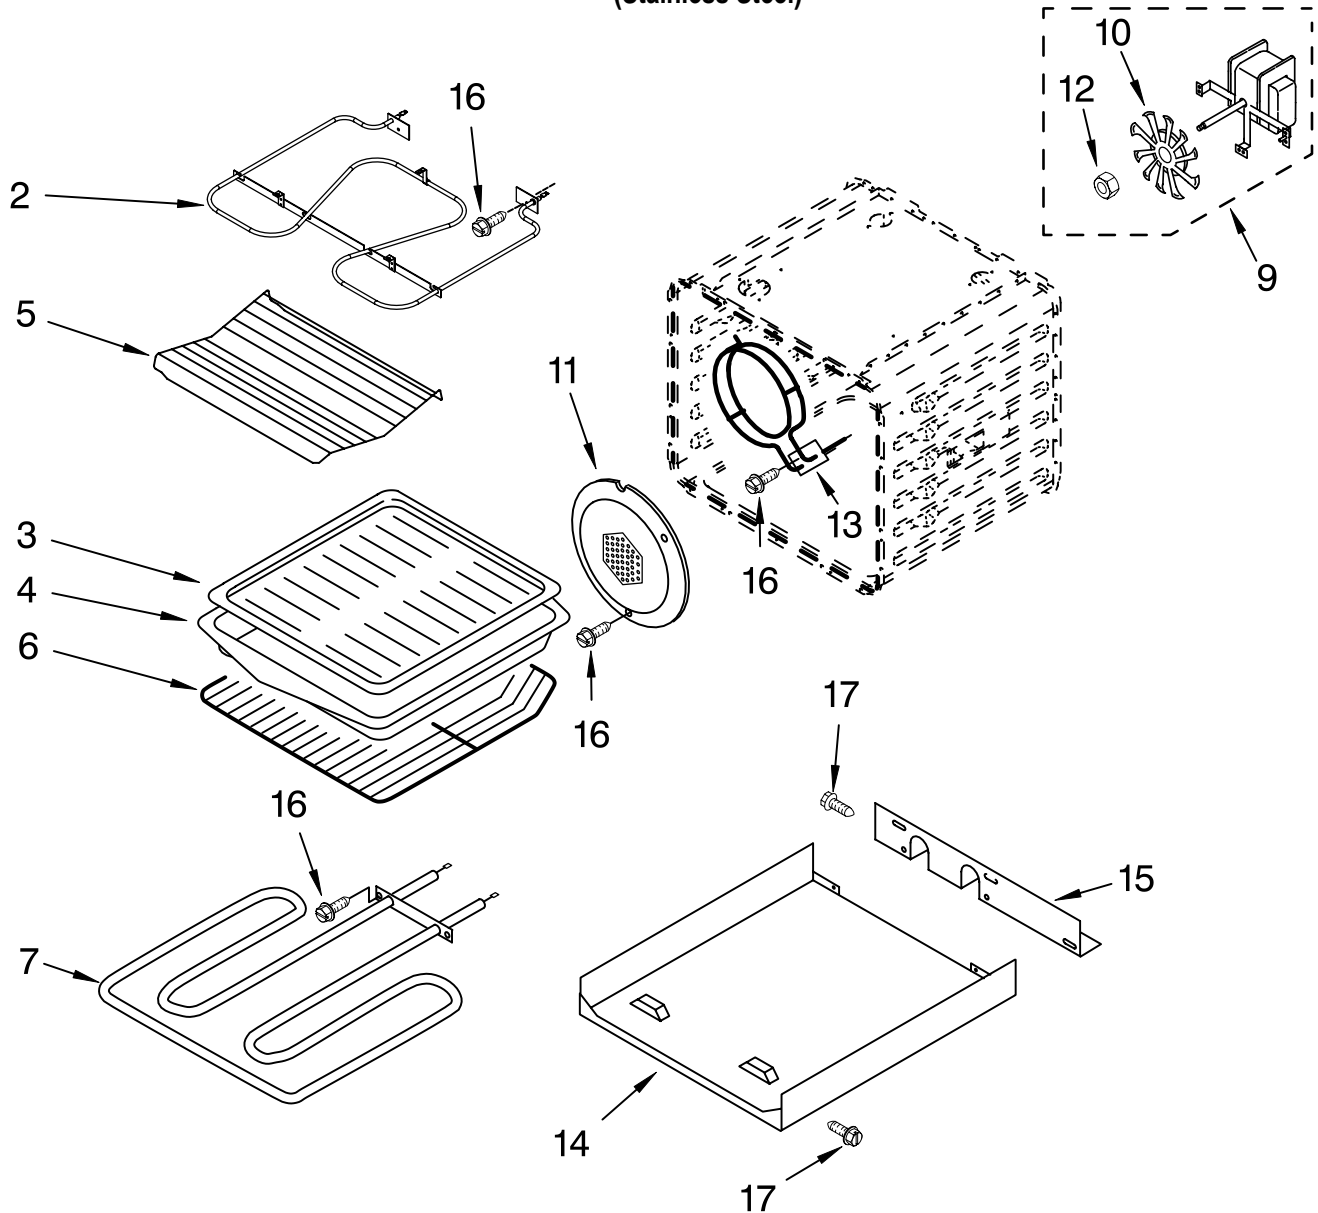

INTERNAL OVEN PARTS

For Model:KDRP463LSS0
(Stainless Steel)

Illus. No.	Part No.	DESCRIPTION
2	4456105	Element, Broil
	4449154	Screw
3	3147563	Grill, Broiler
4	3147845	Pan, Broiler
5	3181534	Rack, Roasting
6	8300796	Rack, Oven

Illus. No.	Part No.	DESCRIPTION
7	8300204	Element, Hidden Bake
9	4451583	Motor, Convection
10	4452226	Blade, Fan
11	4448418	Cover, Fan
12	4452227	Nut
13	4452157	Element, Convection

Illus. No.	Part No.	DESCRIPTION
14	8300799	Tray, Hidden Bake
15	8300800	Cover, Access
16	4449154	Screw, 8-32 x .440
17	4449809	Screw, 8-18 x 3/8

FOR ORDERING INFORMATION REFER TO PARTS PRICE LIST