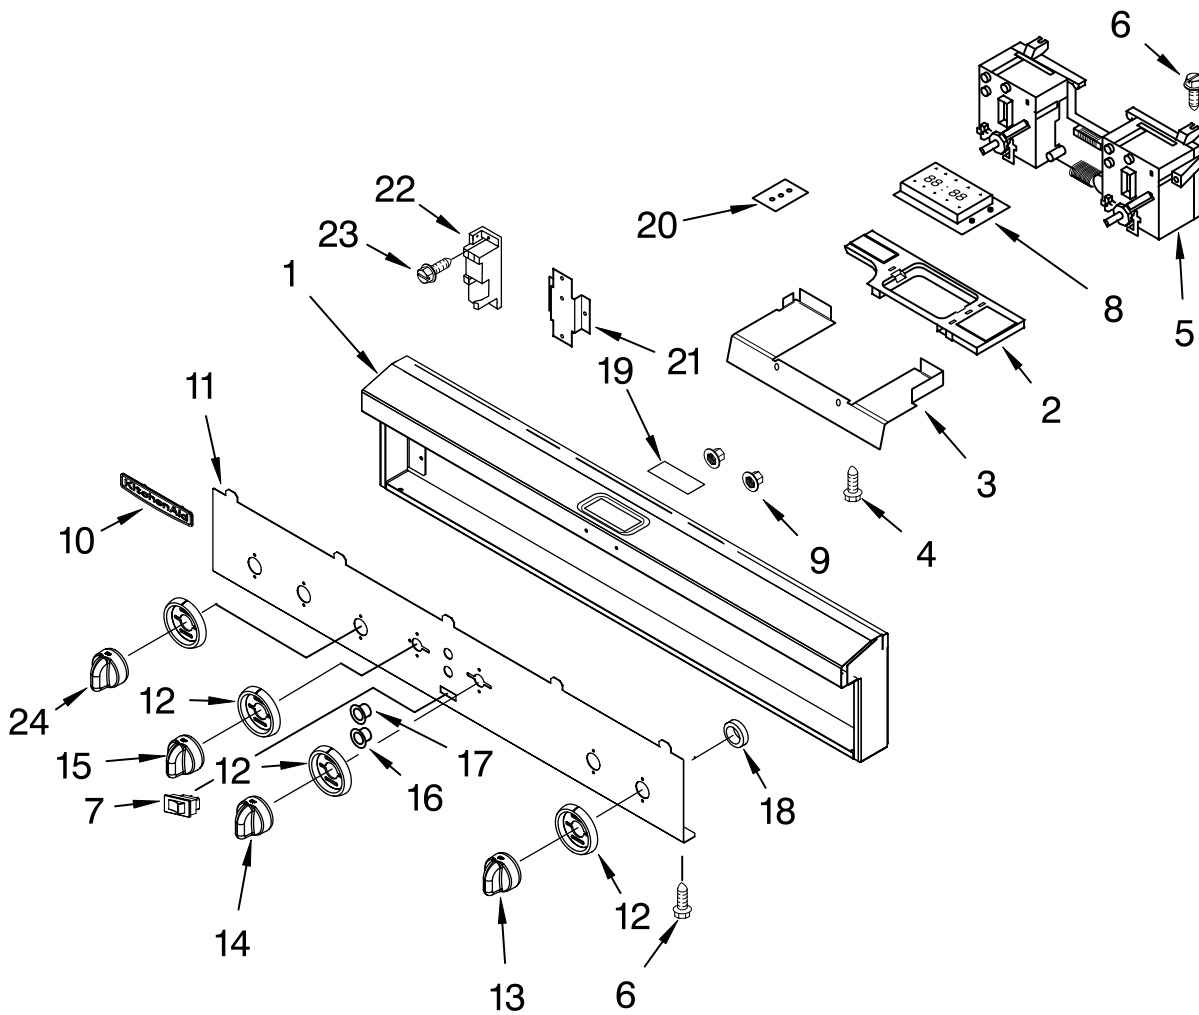

CONTROL PANEL PARTS

For Model:KDRP463LSS0
(Stainless Steel)

Illus. No.	Part No.	DESCRIPTION
1	8300208	Panel, Control
2	4453000	Bracket, Display
3	8300805	Bracket, Display Mounting
4	3196537	Screw, 8-18 x 3/8
5	8300203	Control, Zodiac
6	3196184	Screw, 6-19 x 1
7	4452842	Switch, Rocker
8	4452999	Module, Display

Illus. No.	Part No.	DESCRIPTION
9	2004333	Palnut
10	2005292	Nameplate
11	8301490	Face, Control Panel
12	4455192	Bezel, Knob
13	4454970	Knob, Control
14	4455115	Knob, Temp/Time
15	4455141	Knob, Selector
16	4452998	Button, Cancel

Illus. No.	Part No.	DESCRIPTION
17	4452997	Button, Enter
18	4455719	Spacer Ring
19	4455806	Glass, Display
20	3192439	Seal, Limiter
21	8285005	Bracket, Spark Module
22	8522426	Module, Spark
23	3400843	Screw
24	8284743	Knob, Grill

FOR ORDERING INFORMATION REFER TO PARTS PRICE LIST