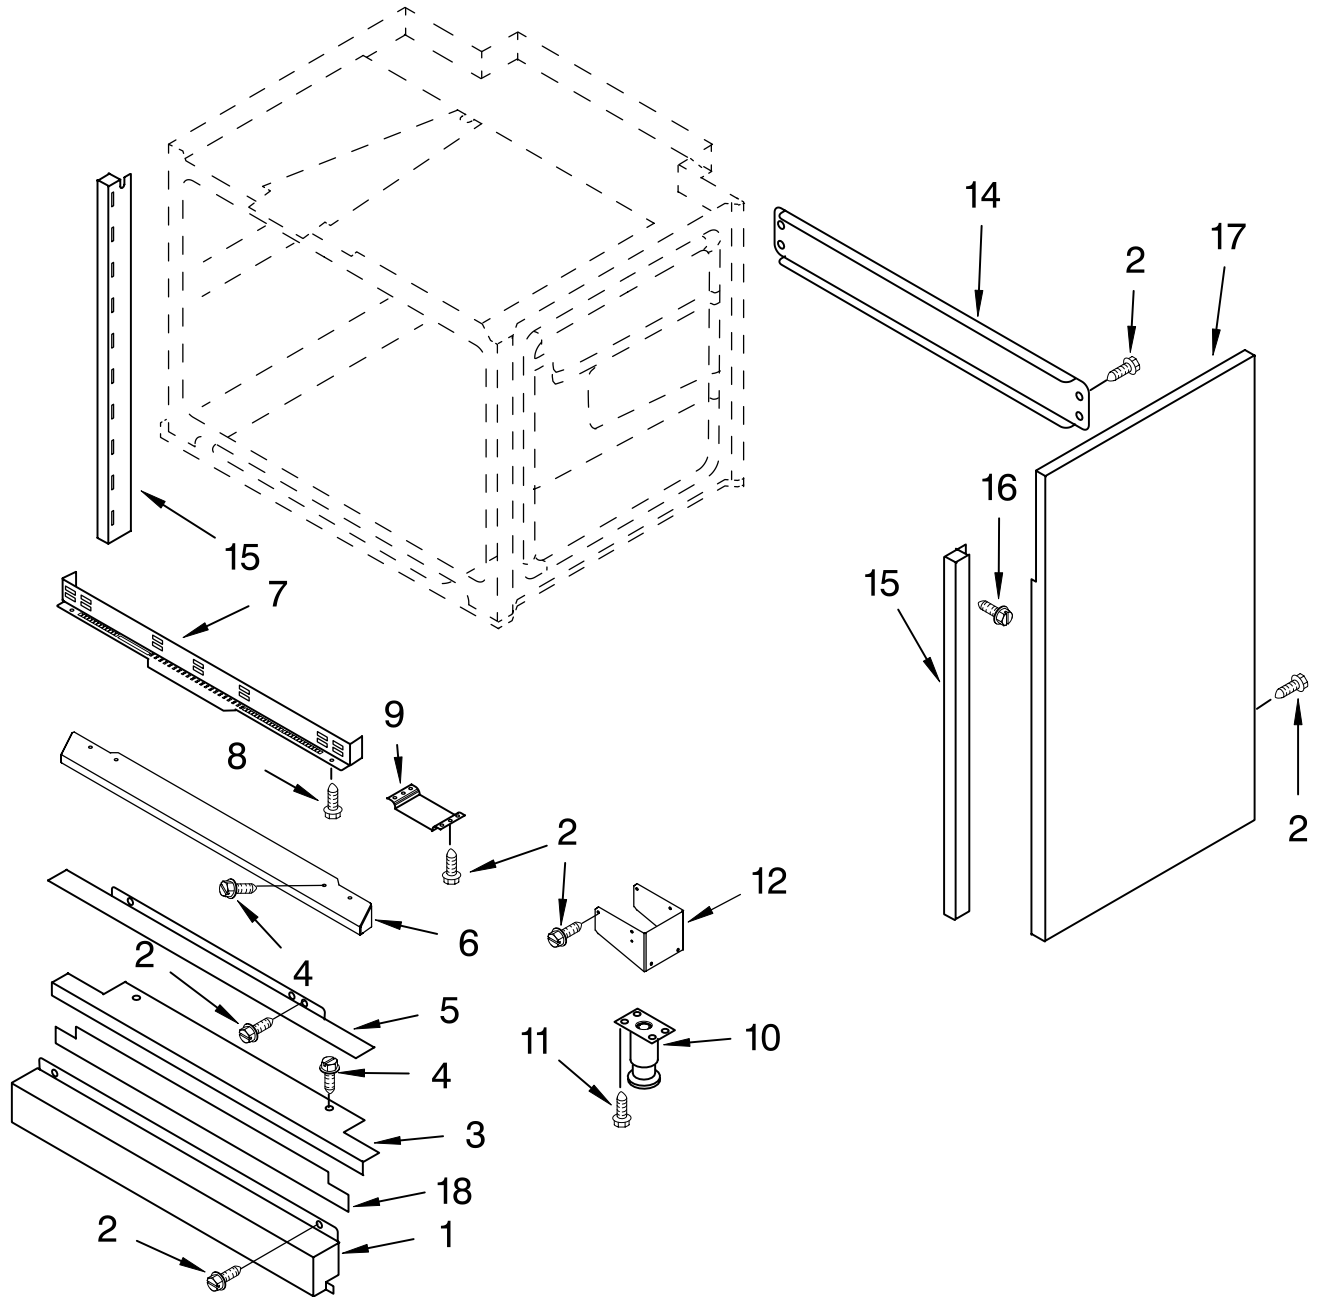

CHASSIS PARTS

For Model:KDRP463LSS0
(Stainless Steel)

Illus. No.	Part No.	DESCRIPTION
1	4452803	Vent, Bottom Lower
2	4449809	Screw, 8-18 x 3/8
3	8301087	Backer, Trim Lower
4	3400837	Screw, 8-18 x 3/8
5	8301225	Deflector, Center
6	8300978	Vent, Bottom Upper
7	8300804	Vent, Center
	4453327	Gasket
	3400805	Screw (4)

Illus. No.	Part No.	DESCRIPTION
8	3196537	Screw, 8-18 x 3/8
9	4455604	Bracket, Mounting Regulator
10	4452430	Foot Assembly
11	3400518	Screw, 5/16-12 x 5/8
12	4455644	Gusset

Illus. No.	Part No.	DESCRIPTION
14	4452434	Brace, Rear
15	4452804	Trim, Front Right Side
	4453205	Left Side
16	3196537	Screw, 8-18 x 3/8
17		Side Chassis
	4452418	Right Side
	4452419	Left Side
18	8300154	Insulation

FOR ORDERING INFORMATION REFER TO PARTS PRICE LIST