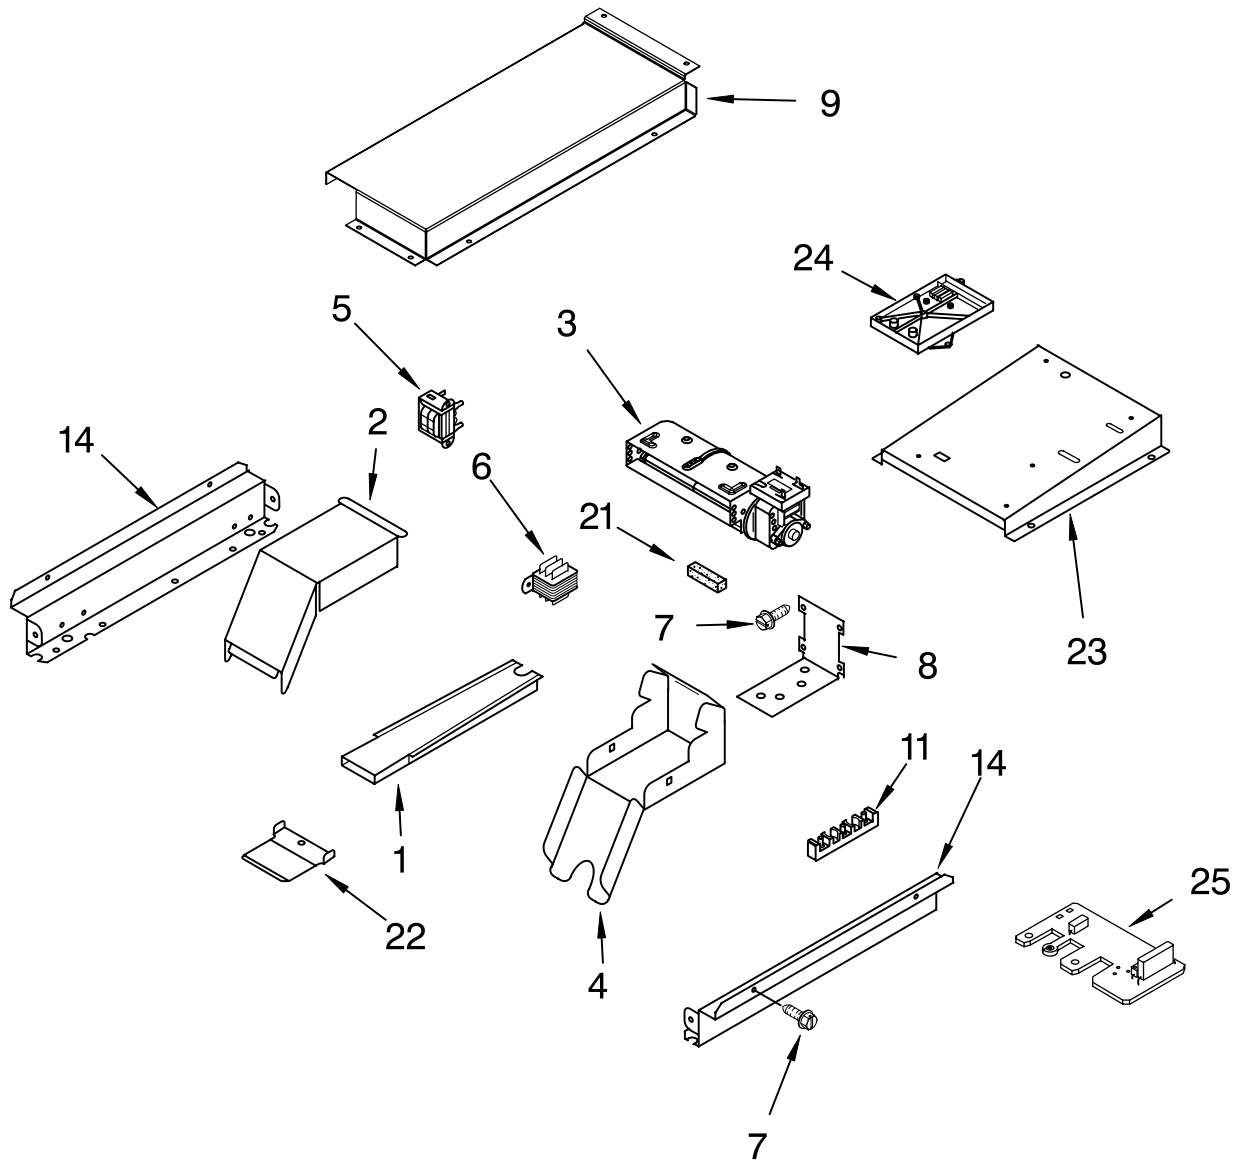

TOP VENTING PARTS

For Model:KDRP463LSS0
(Stainless Steel)

Illus. No.	Part No.	DESCRIPTION
1	4451759	Vent, Exhaust
2	4451438	Elbow, Vent-Top
3	8300223	Blower 60MM
	4449809	Screw (4)
	3400015	Screw (1)
4	4451752	Elbow, Vent-Bottom
5	6610122	Transformer, Light

Illus. No.	Part No.	DESCRIPTION
6	8300642	Transformer, Control
7	4449809	Screw, 8-18 x 3/8
8	4455352	Bracket, Blower
9	8301632	Box, Blower
11	4449868	Block, Terminal
14	4452442	Side, Control Top
21	4451758	Seal, Foam

Illus. No.	Part No.	DESCRIPTION
22	4452489	Deflector, Vent Box
23	8301489	Bracket, Control Mounting
24	8300795	Control, Zodiac
25	4451985	Suppressor
	3400080	Screw (4)

FOR ORDERING INFORMATION REFER TO PARTS PRICE LIST