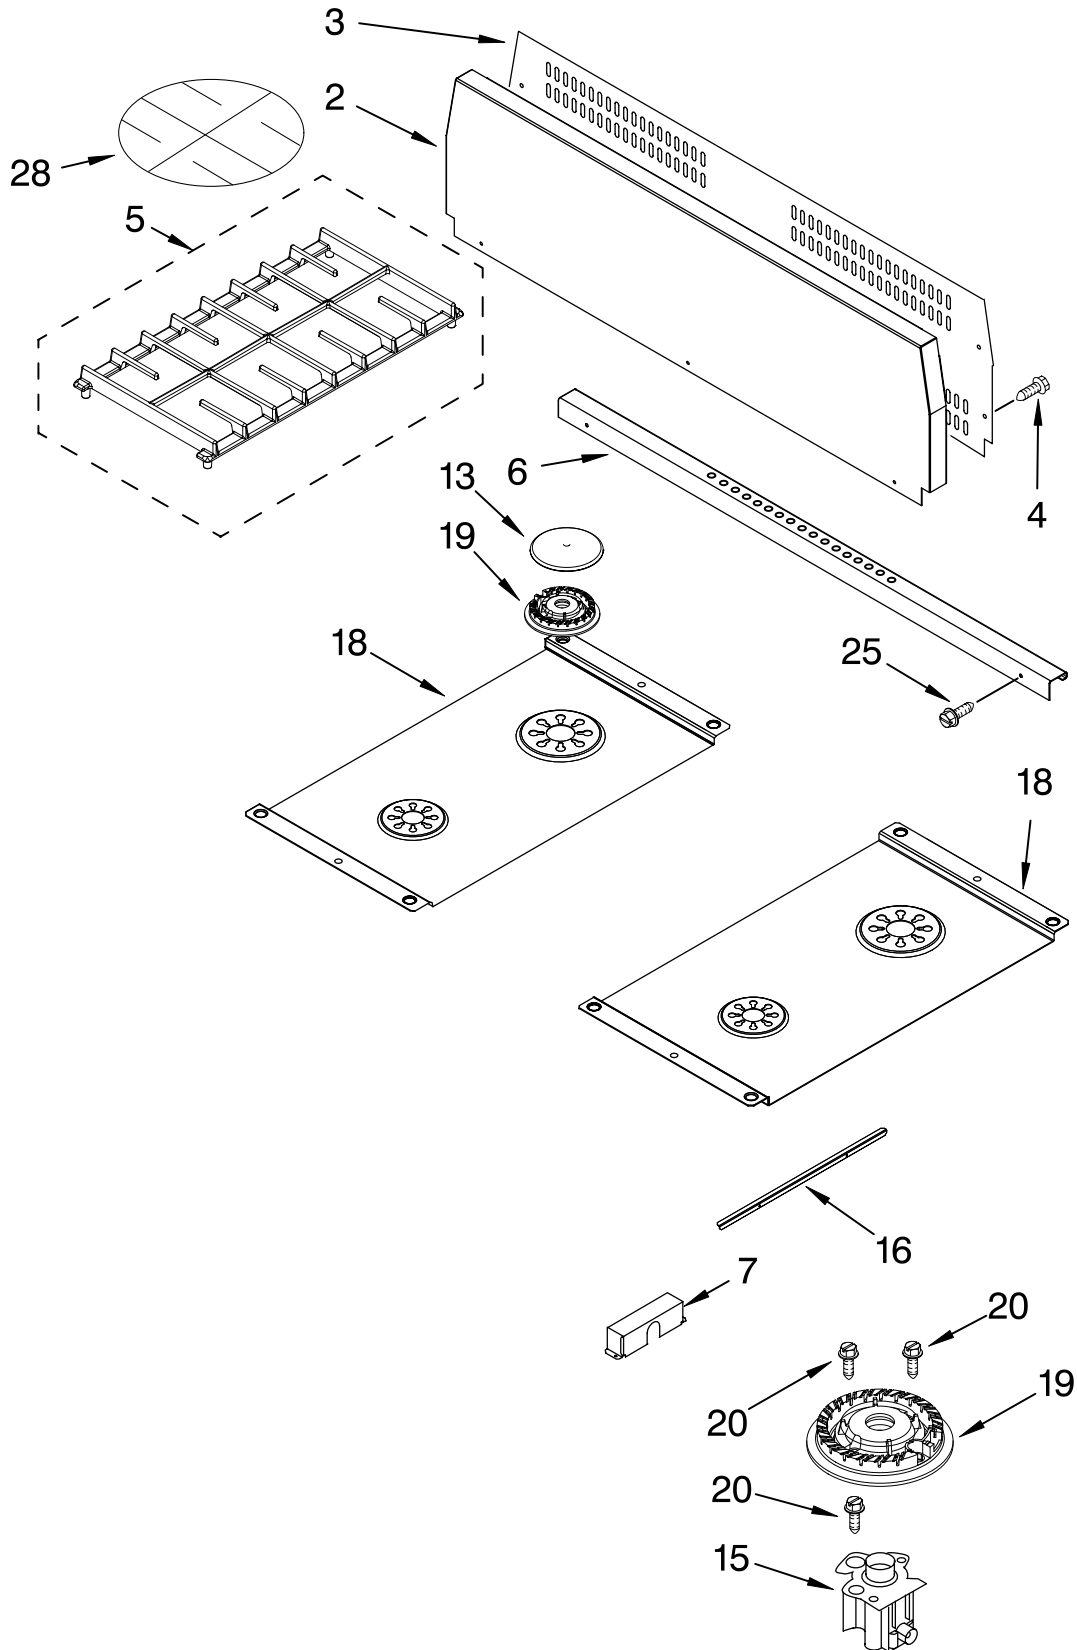

COOKTOP, BURNER AND GRATE PARTS

For Model:KDRP463LSS0
(Stainless Steel)

FOR ORDERING INFORMATION REFER TO PARTS PRICE LIST

COOKTOP, BURNER AND GRATE PARTS

For Model:KDRP463LSS0
(Stainless Steel)

Illus. No.	Part No.	DESCRIPTION
2	4454960	Backsplash
3	8284712	Support,Backsplash
4	3196537	Screw, 8-18 x 3/8
5	4454963	Grate, Burner
6	8284851	Trim, Island
7	8285038	Cover, Burner
		Spud
13		Cap, Burner
	4455243	14K (2)
	8284669	6K (2)
15		Holder, Orifice
		Includes Orifice
	9754188	Turbo (4)
	9754182	Auxillary (2)
16	4454974	Support Rail
		R.H.& L.H.
18	8284812	Cooktop, Black
19		Burner Head 14K
	4455849	Turbo (2)
	4455979	Auxillary (2)
20	3368921	Screw, 7-18 x 3/4
25	3196176	Screw
28	4455109	Plate, Simmer

FOR ORDERING INFORMATION REFER TO PARTS PRICE LIST