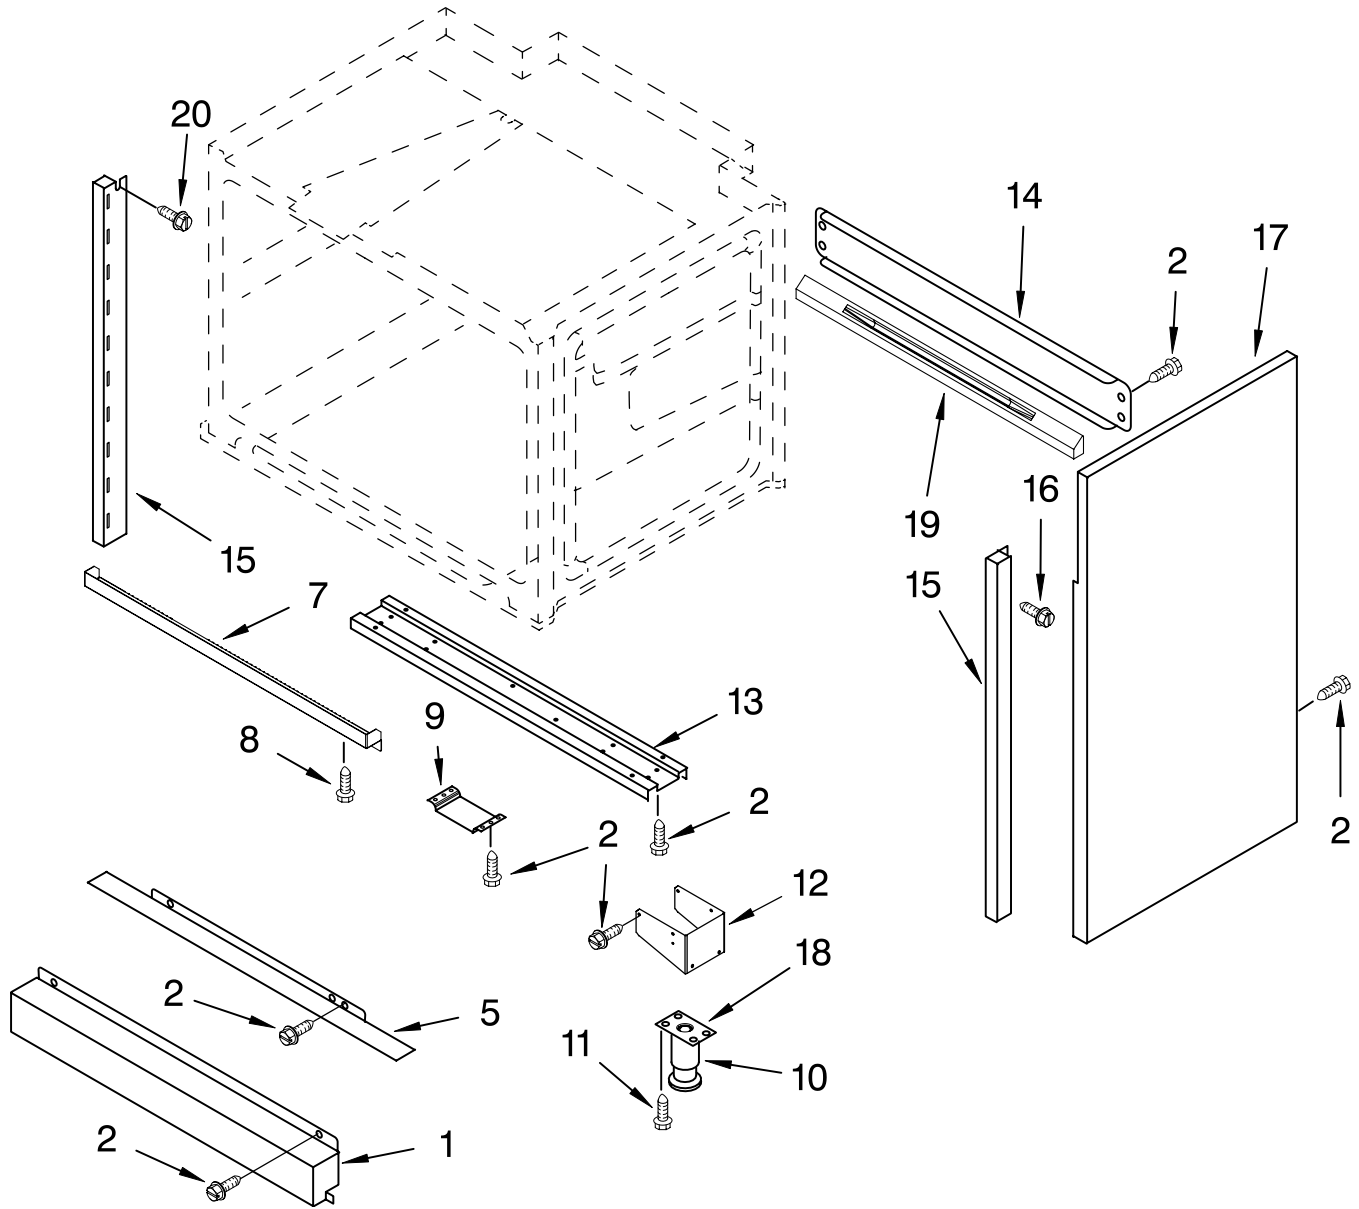

CHASSIS PARTS

For Model: KDRP707RSS00
(Stainless Steel)

Illus. No.	Part No.	DESCRIPTION
1	4452802	Vent, Bottom Lower
2	4449809	Screw, 8-18 x 3/8
5	4452800	Deflector, Center
7	9761913	Vent, Center
	4453323	Gasket
	3400805	Screw (4)
8	3196537	Screw, 8-18 x 3/8
9	9759092	Bracket, Mounting Regulator

Illus. No.	Part No.	DESCRIPTION
10	9759117	Foot
11	3400518	Screw, 5/16-12 x 5/8
12	4455644	Gusset
13	4455643	Support, Channel
14	9760672	Brace, Rear
15	4452804	Trim, Front Right Side
	4453205	Left Side

Illus. No.	Part No.	DESCRIPTION
16	3196537	Screw, 8-18 x 3/8
17	9761934	Right Side
	9761933	Left Side
18	9759118	Plate
19	9762142	Tray, Drip
20	3400805	Screw, 8-18 x 3/8

FOR ORDERING INFORMATION REFER TO PARTS PRICE LIST