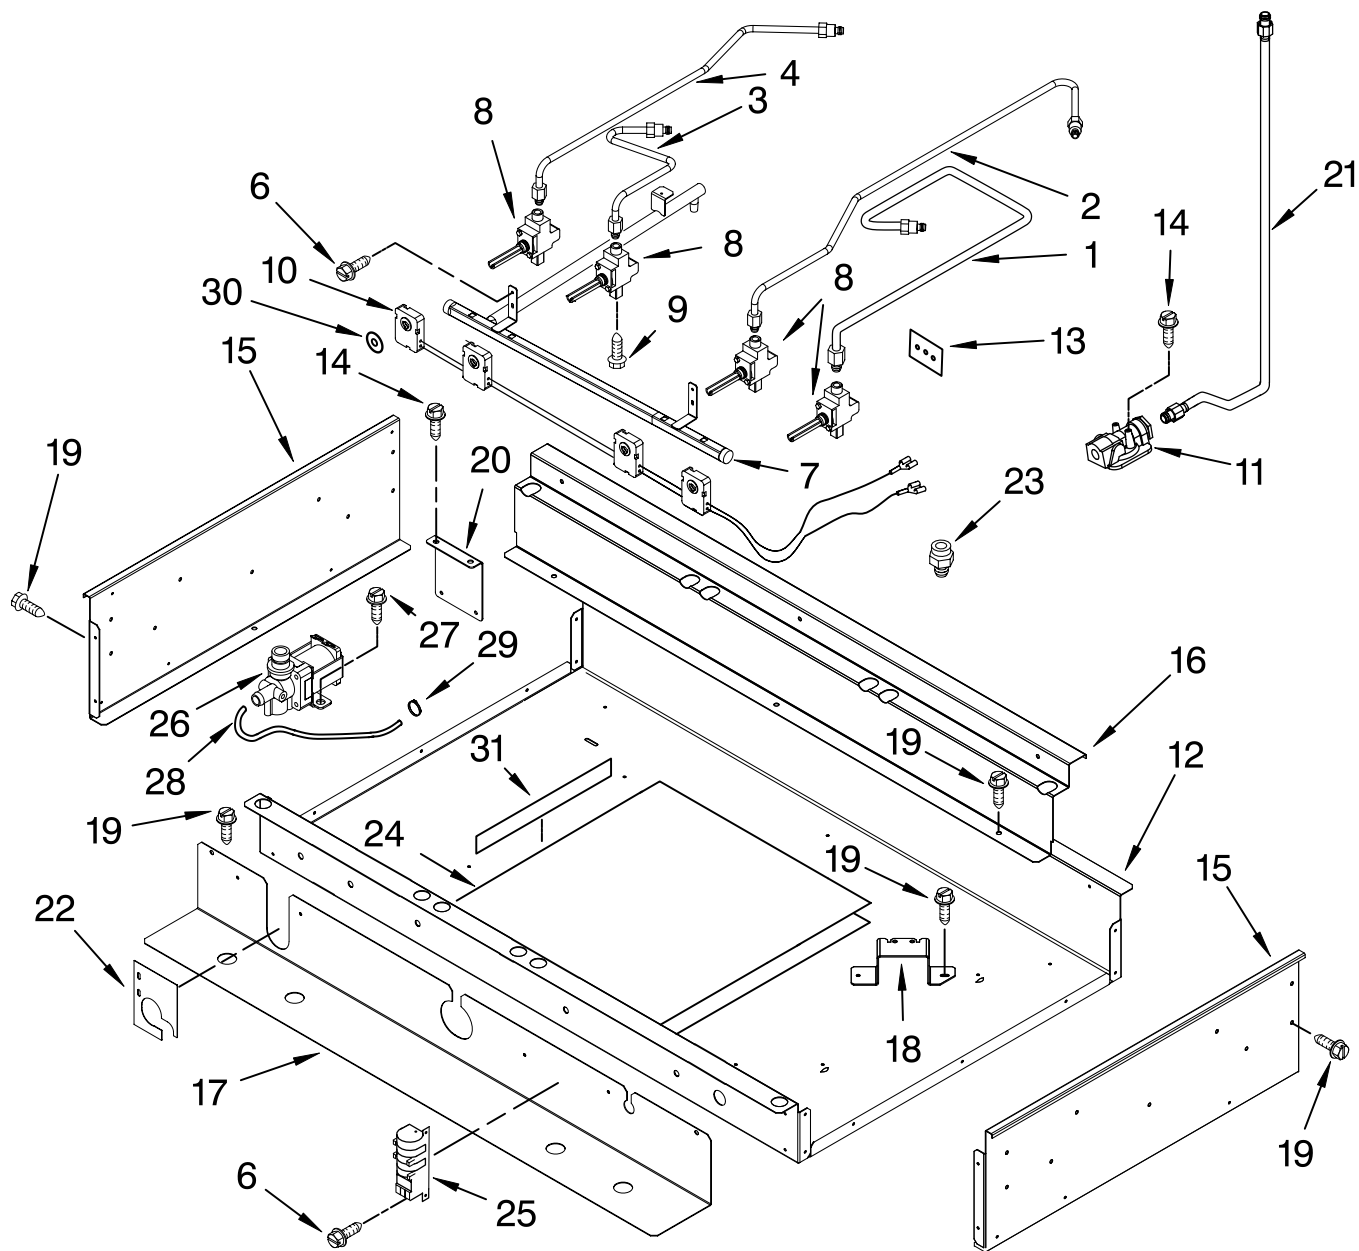

BURNER BOX AND MANIFOLD PARTS

For Model: KDRP707RSS00
(Stainless Steel)

Illus. No.	Part No.	DESCRIPTION
1	4457272	Tubing, Gas Burner - RF
2	4457273	Tubing, Gas Burner - RR
3	4457274	Tubing, Gas Burner - LF
4	4457275	Tubing, Gas Burner - LR
6	3400843	Screw, 8-18 x 3/8
7	4457267	Manifold
8	4456818	Valve, Burner (4)
9	3186217	Bolt, Gas Valve (4)
10	4457173	Burner Switch & Harness Assembly

Illus. No.	Part No.	DESCRIPTION
11	9759091	Pressure Regulator
12	9762134	Box, Burner
13	3192439	Seal, Switch
14	4449809	Screw, 8-18 x 3/8
15	8285607	Right Side
	8285606	Left Side
16	4457315	Support, Rear
17	9758986	Support, Cooktop
18	3192811	Bracket, Burner
19	3177991	Screw, 8-18 x 1/4
20	9758964	Bracket, Valve
21	4455645	Tube, Manifold
22	9762133	Cover, Manifold

Illus. No.	Part No.	DESCRIPTION
23		Adaptr, Compression
	4453116	1/2" Male
	4453115	1/2" Female
24	4453036	Cover, Burner Box
25	8522426	Module, Spark
26	9761102	Valve, Overflow
27	3196184	Screw, 8-32
28	9761150	Hose (White) (Valve to Resrv'r)
29	9761147	Clamp
30	3191387	Seal, Switch
31	4453191	Seal, Panel

FOR ORDERING INFORMATION REFER TO PARTS PRICE LIST