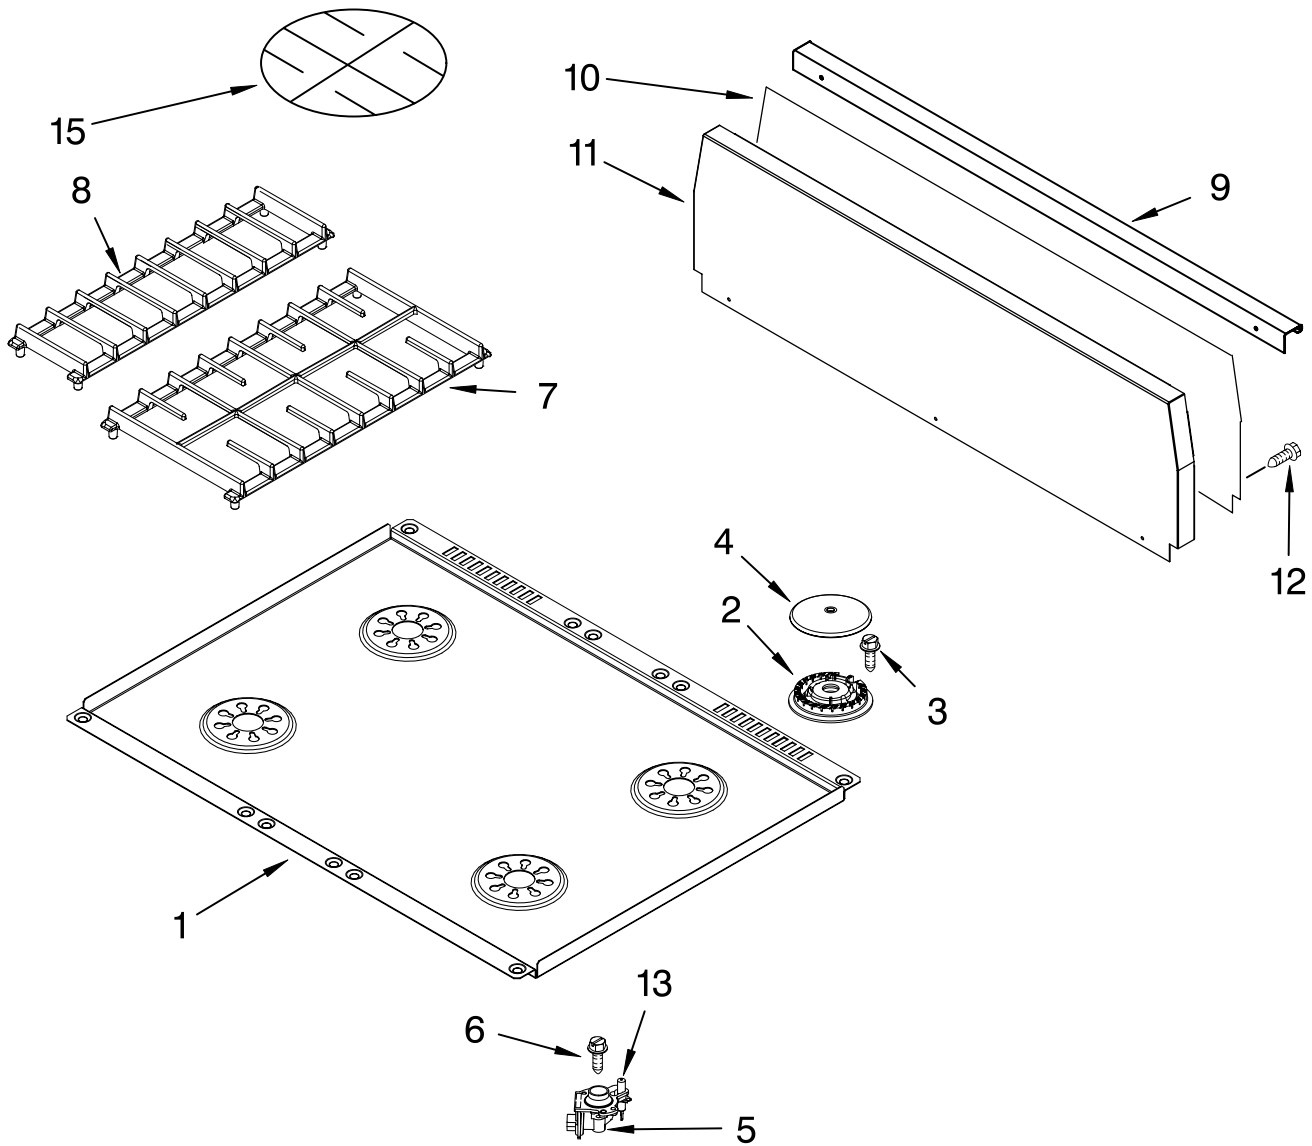

COOKTOP PARTS

For Model: KDRP707RSS00
(Stainless Steel)

Illus. No.	Part No.	DESCRIPTION
1	4456868	Cooktop
2	4455849	Burner Head (4)
3	3368921	Screw, 7-18 x 3/4
4	4455243	Cap, Burner (4)
5	4456622	Orifice Holder (4) (Incl.Orifice & Ignitor)
	3400843	Screw

Illus. No.	Part No.	DESCRIPTION
6	3177991	Screw, 8-18 x 1/4
7	4457331	Grate, Burner (2)
8	4457150	Grate, Filler
9	4454961	Trim, Island

Illus. No.	Part No.	DESCRIPTION
10	4455031	Support, Backsplash
11	4454959	Trim, Backsplash
12	3400837	Screw, 8-18 x 3/8
13	9782116	Ignitor
15	4455109	Plate, Simmer

FOR ORDERING INFORMATION REFER TO PARTS PRICE LIST