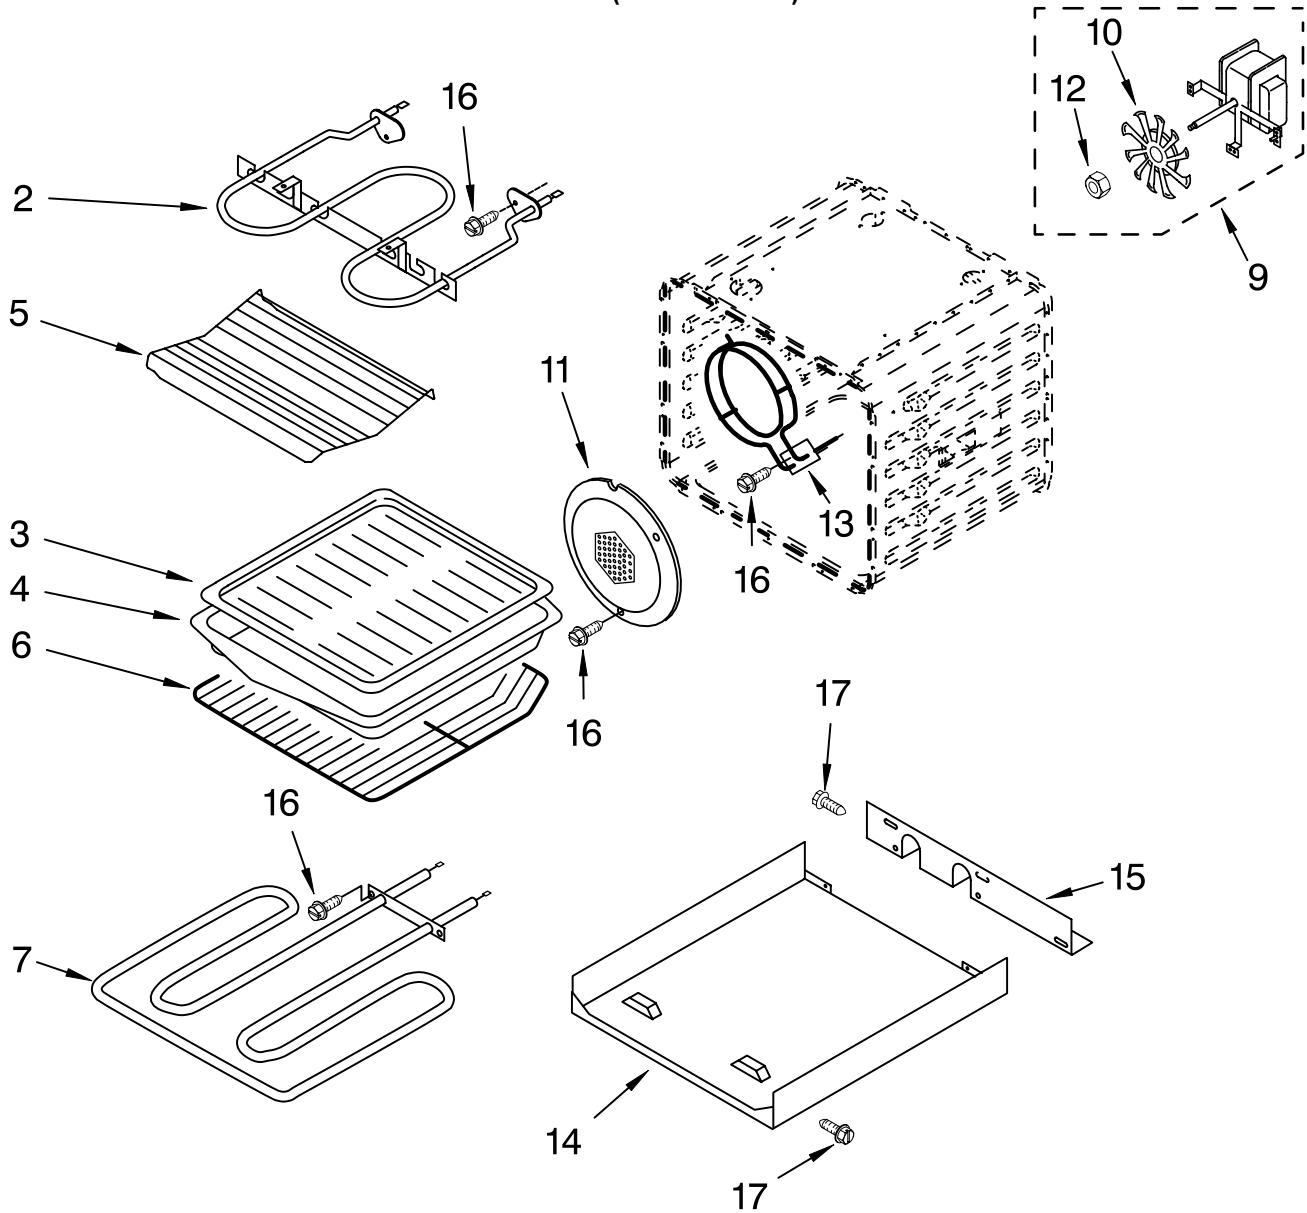

INTERNAL OVEN PARTS

For Model: KDRP707RSS00
(Stainless Steel)

Illus. No.	Part No.	DESCRIPTION
2	4456103	Element, Broil
3	4457277	Grill, Broiler
4	4457276	Pan, Broiler
5	3181534	Rack, Roasting
6	4452807	Rack, Oven
7	4452155	Element, Hidden Bake

Illus. No.	Part No.	DESCRIPTION
9	4451583	Motor, Convection
10	4452226	Blade, Fan
11	4448418	Cover, Fan
12	4452227	Nut
13	9762242	Element, Convection

Illus. No.	Part No.	DESCRIPTION
14	4455037	Tray, Hidden Bake
15	4450039	Cover, Access
16	4449154	Screw, 8-32 x .440
17	4449809	Screw, 8-18 x 3/8

FOR ORDERING INFORMATION REFER TO PARTS PRICE LIST