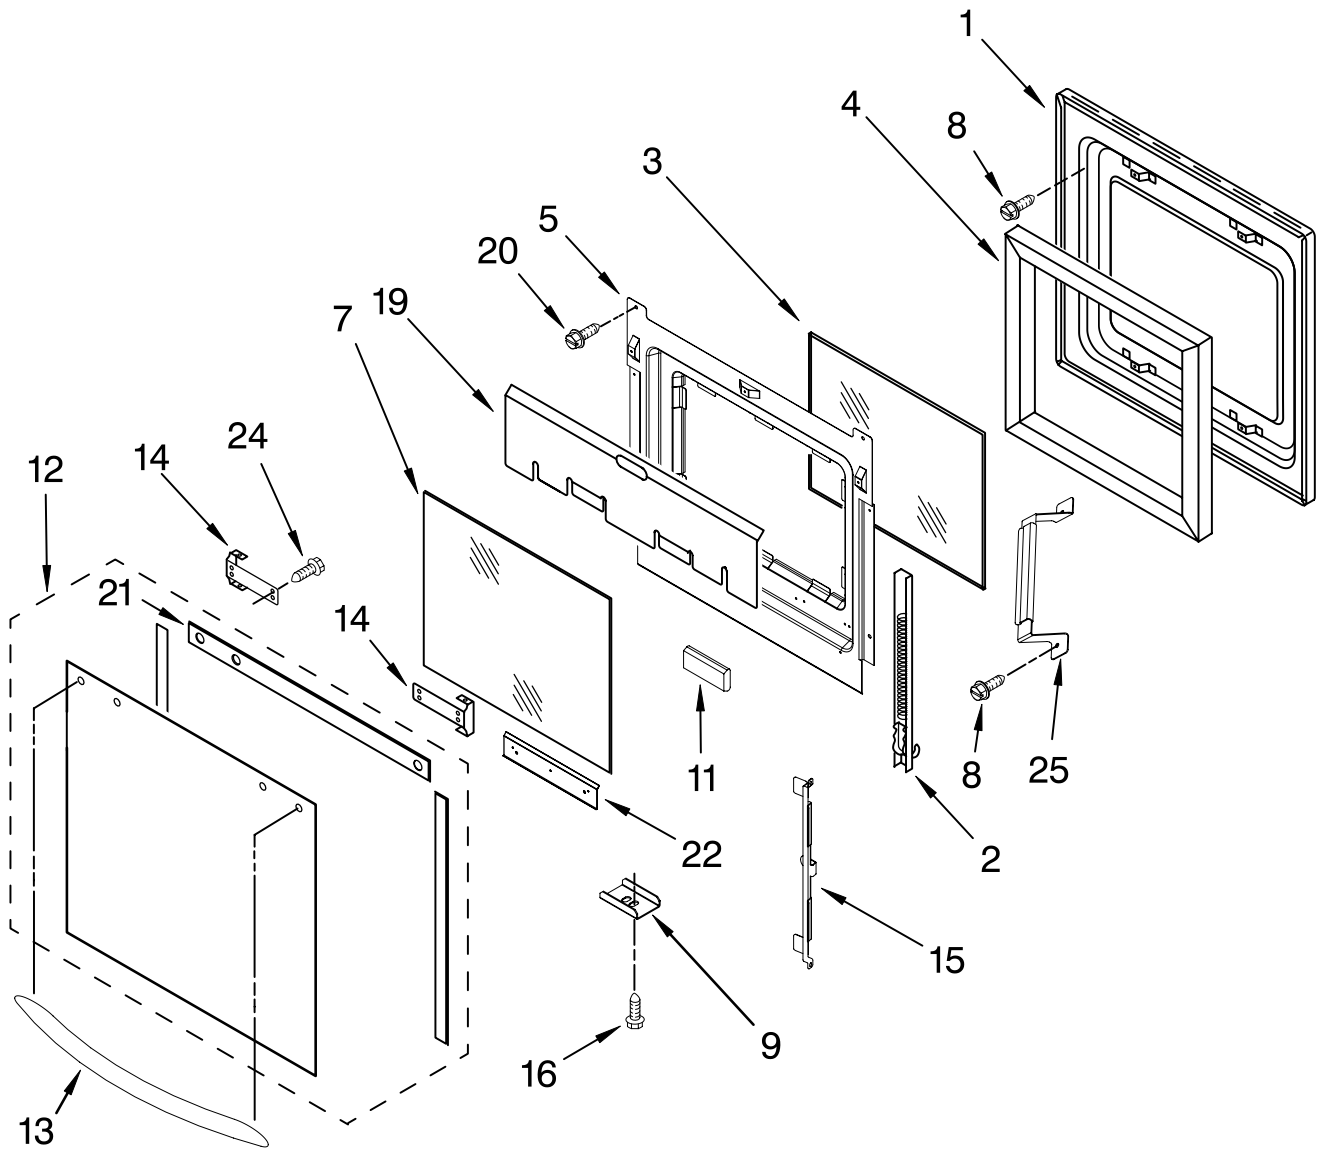

OVEN DOOR PARTS

For Model: KDRP707RSS00
(Stainless Steel)

Illus. No.	Part No.	DESCRIPTION
1	4455618	Door Liner
2	8300577	Hinge, Door R.Side
	9760578	L.Side
3	4449259	Glass, Inner
4	4451722	Insulation, Door
5	4457132	Retainer, Glass
7	4449263	Glass, Inner

Illus. No.	Part No.	DESCRIPTION
8	4449743	Screw, 8-32 x 3/8
9	9759634	Retainer, Glass
11	9759635	Spacer, Glass
12	4452316	Assy, Door Glass
13	4455851	Door Handle
14	4455803	Bracket, Handle Right Hand
	4455804	Left Hand

Illus. No.	Part No.	DESCRIPTION
15	8302092	Bracket(2nd Glass)
16	3400832	Screw, 8-18 x 3/8
19	4457103	Shield, Top Heat
20	4449809	Screw, 8-18 x 3/8
21	4452326	Seal, Door Top
22	4457114	Heat Shield (Btm)
24	3196184	Screw, 8-32 x .548
25	8302094	Bracket(3rd Glass)

FOR ORDERING INFORMATION REFER TO PARTS PRICE LIST