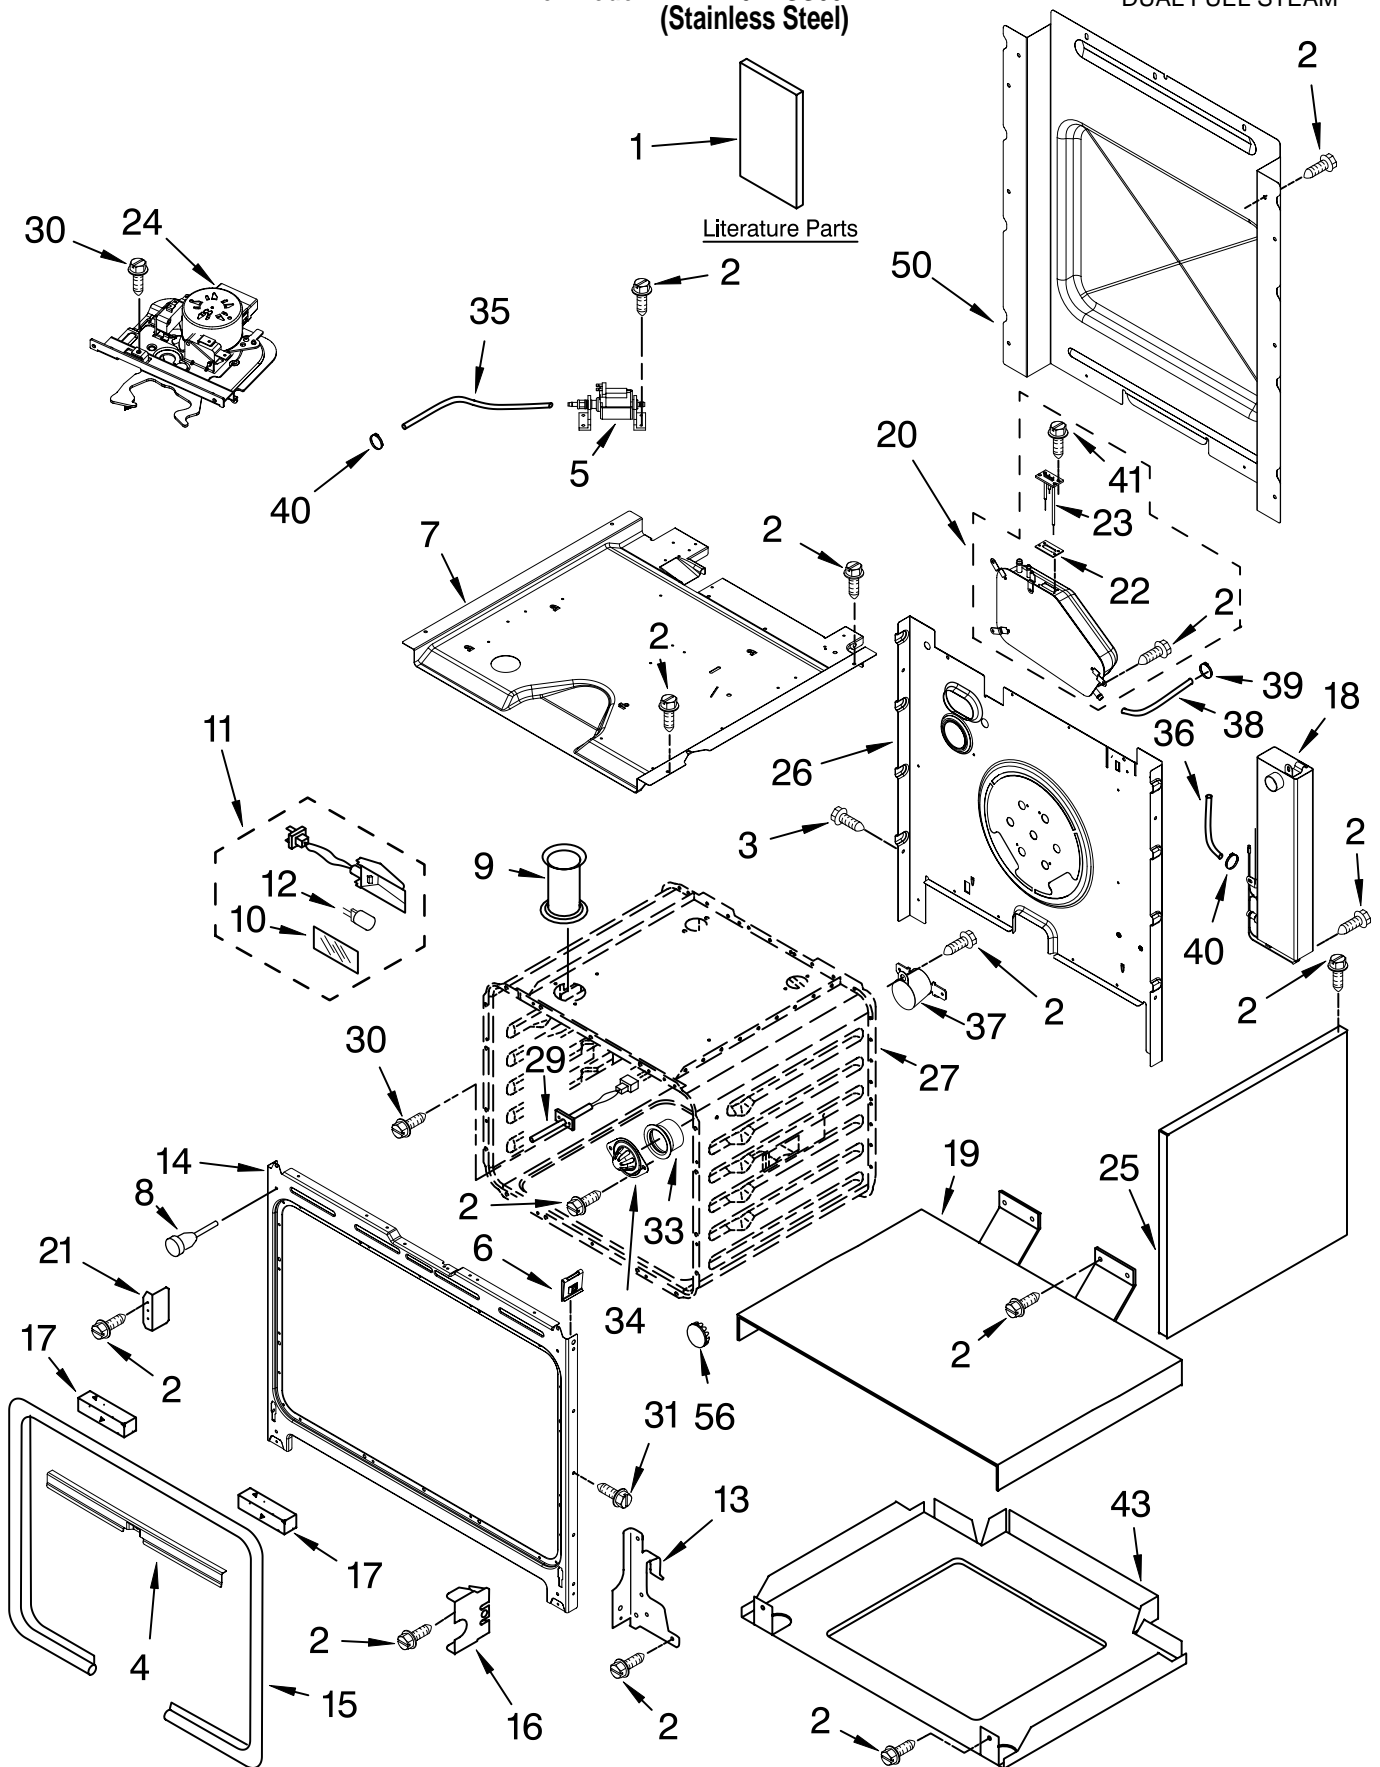

OVEN PARTS
For Model: KDRP707RSS00
(Stainless Steel)

30" KITCHENAID
FREE STANDING RANGE
DUAL FUEL STEAM

FOR ORDERING INFORMATION REFER TO PARTS PRICE LIST

OVEN PARTS

For Model: KDRP707RSS00
(Stainless Steel)

Illus. No.	Part No.	DESCRIPTION	Illus. No.	Part No.	DESCRIPTION	Illus. No.	Part No.	DESCRIPTION
1	9758978	Literature Parts Installation Instructions	13	4455605	Hinge Receiver Left Hand	35	9762138	Hose, (Blue) (Pump to Outlet)
	9761936	Use & Care Guide		4455606	Right Hand	36	9762139	Hose (Gray) (Boiler to Pump)
	9758979	Tech Sheet	14	9762237	Frame, Front	37	4450249	Thermostat (TOD) (150c) SPST
	9759441	Conversion Instructions	15	4455382	Gasket, Door	38	9761154	Hose (Green) (Boil'r to Resv'r)
	3191638	Safer Cooking Tips	16	4452152	Bracket, Mounting	39	9761147	Clamp
	9759133	Safer Cooking Tips	17	4452260	Spacer, Foam	40	9761146	Clamp
	9762575	Cook Book	18	9758598	Boiler	41	9762844	Screw
2	4449809	Screw, 8-18 x 3/8	19	4451478	Support, Insulation	43	4455649	Base, Chassis
3	4449743	Screw, 8-32 X 3/8	20	9761145	Reservoir (Includes Clamps)	50	9758583	Cover, Back
4	9758595	Retainer, Gasket	21	4455510	Bracket, Support	56	4448982	Button, Plug
5	9761101	Pump, Drain (120v) (Includes Clamps)	22	9762243	Gasket, Sensor	FOLLOWING PARTS NOT ILLUSTRATED		
6	4450118	Nut, (U-Type Clip)	23	9761107	Sensor, Level	INSULATION		
7	9758832	Top, Chassis	24	9762606	Latch, Motorized	4449316		Insulation, Wrap
8	4448520	Bumper, Door	25	4455641	Side, Chassis	4450365		Insulation, Back
9	4452158	Tube, Vent	26	9758830	Back, Chassis	4452337		Insulation, Bottom Vent
10	4452163	Lens, Light	27		Liner, Oven (Not serviceable)			
11	4448972	Oven Light Assy	29	4455636	Sensor			
	4449748	Screw	30	4449154	Screw, 8-32 x .440			
12	4452164	Bulb, Light	31	4449040	Screw, 8-18 x 3/8			
			33	9758597	Orifice, Boiler			
			34	9758596	Cover, Orifice Boiler			