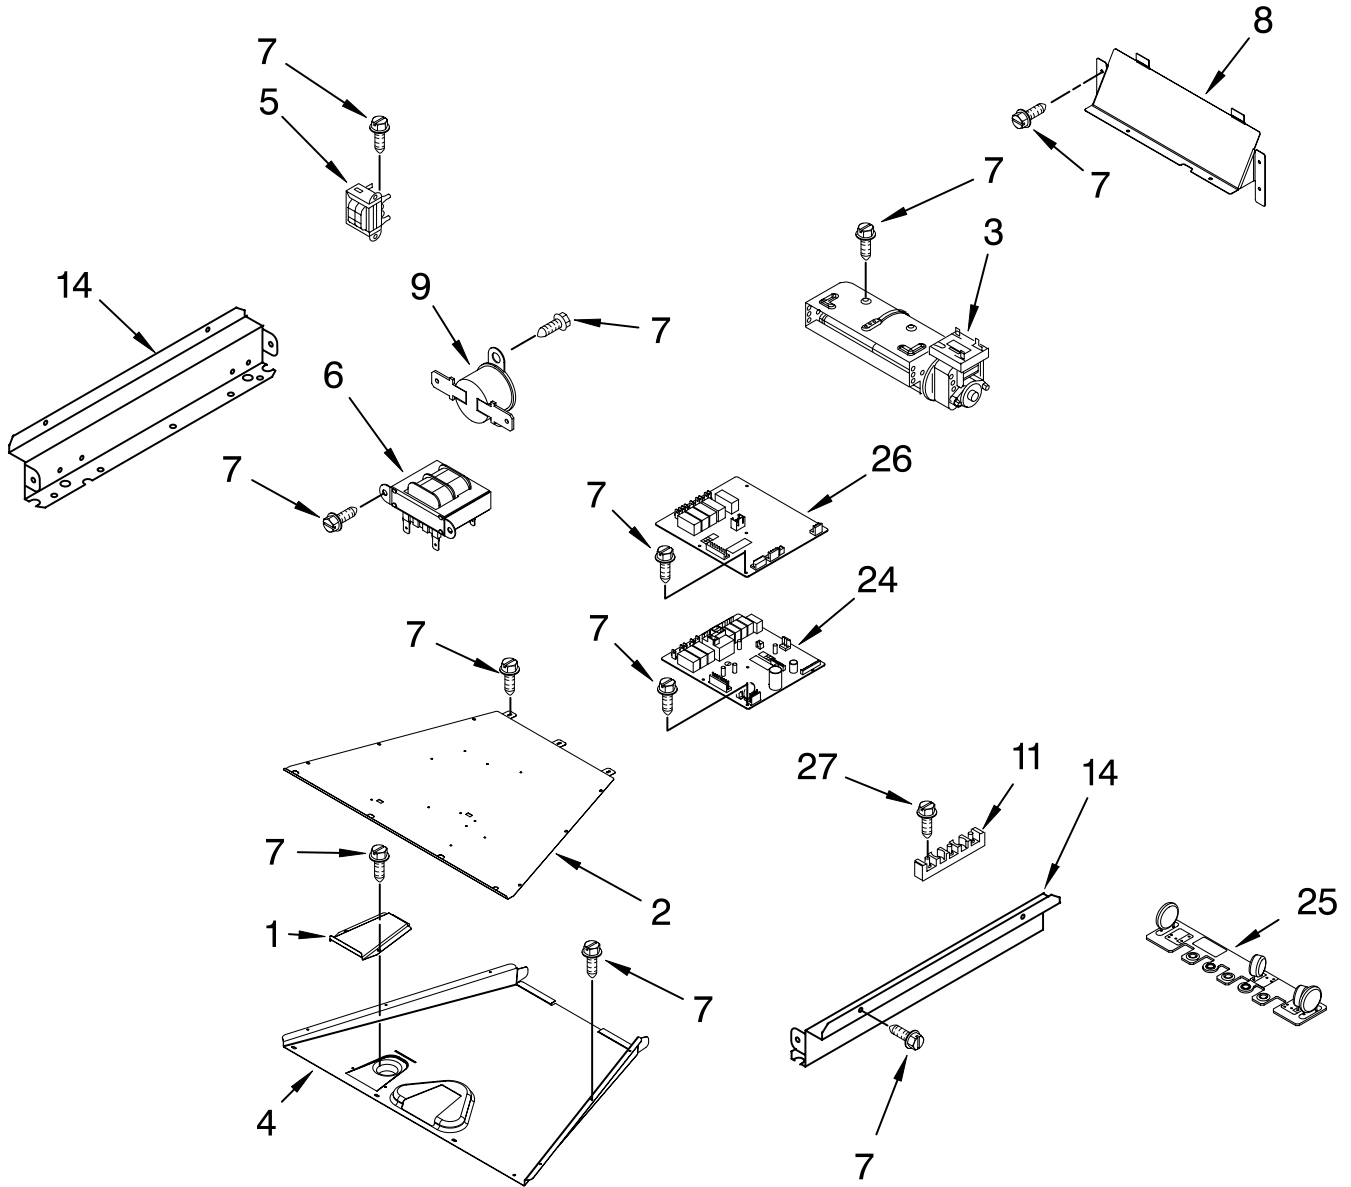

TOP VENTING PARTS

For Model: KDRP707RSS00
(Stainless Steel)

Illus. No.	Part No.	DESCRIPTION
1	9758955	Vent, Exhaust
2	9758954	Vent-Top
3	9759837	Blower 60MM
4	9758953	Vent-Bottom
5	6610122	Transformer, Light
6	8300642	Transformer, Control

Illus. No.	Part No.	DESCRIPTION
7	4449809	Screw, 8-18 x 3/8
8	9758956	Bracket, Blower
9	9758999	Fuse-Thermo 105c 15a/120vac
11	4449868	Block, Terminal

Illus. No.	Part No.	DESCRIPTION
14	4452442	Side, Control Top
24	9761155	Control, Taurus (Appliance Mngr)
25	8302143	Suppressor
26	9758985	Control, Steam
27	4450800	Screw, 8-32 x 3/8

FOR ORDERING INFORMATION REFER TO PARTS PRICE LIST